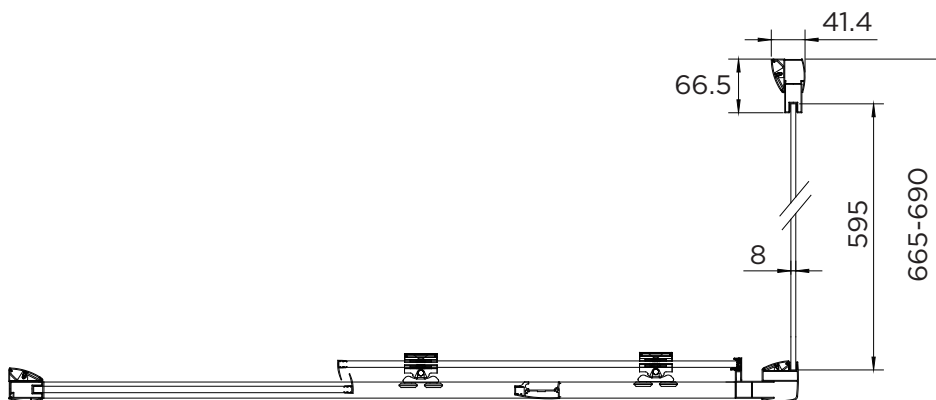

SPECIFICATION

venturi 8

SIDE PANEL

RANGE	VENTURI 8
PRODUCT	SIDE PANEL
CODE	AQ8220S
SIZE	700
PROFILE COLOUR	SILVER
GLASS THICKNESS	8mm
GLASS FINISH	CLEAR
GLASS TREATMENT	CLEAN & CLEAR™
HEIGHT	1900
ADJUSTMENT	665-690
ADJUSTMENT WITH SIDE PANEL	N/A
OPTIONAL SIDE PANEL	N/A
APERTURE	N/A
GUARANTEE	LIFETIME
CE	EN14428
GLASS BS EN	EN12150-1T
PROFILE MATERIAL	ALUMINUM/6463#
HANDLE MATERIAL	N/A
ROLLER MATERIAL	N/A
QUICK RELEASE ROLLERS	N/A
FIXED PANEL SIZE	595
MOVING PANEL SIZE	N/A
PRODUCT HAND	UNIVERSAL
PRODUCT WEIGHT	26KG
PACKAGED DIMENSIONS	1980x703x75
BARCODE	5031978044005

All measurements in mm and are nominal