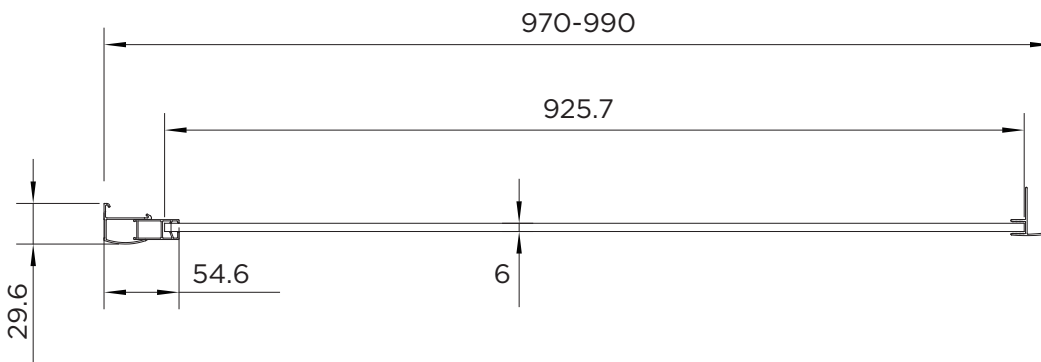

SPECIFICATION

venturi 6 SIDE PANEL

RANGE	VENTURI 6
PRODUCT	SIDE PANEL
CODE	AQ9331S
SIZE	1000
PROFILE COLOUR	SILVER
GLASS THICKNESS	6mm
GLASS FINISH	CLEAR
GLASS TREATMENT	CLEAN & CLEAR™
HEIGHT	1900
ADJUSTMENT	970-990
APERTURE	N/A
GUARANTEE	LIFETIME
GLASS BS EN	EN12150-1T
CE	YES/EN14428
PROFILE MATERIAL	ALUMINUM/6463#
HANDLE MATERIAL	N/A
QUICK RELEASE ROLLERS	N/A
FIXED PANEL SIZE	925.7
MOVING PANEL SIZE	N/A
PRODUCT HAND	UNIVERSAL
PRODUCT WEIGHT	29KG
PACKAGED DIMENSIONS	1980x1010x63
BARCODE	5031978044524

All measurements in mm and are nominal