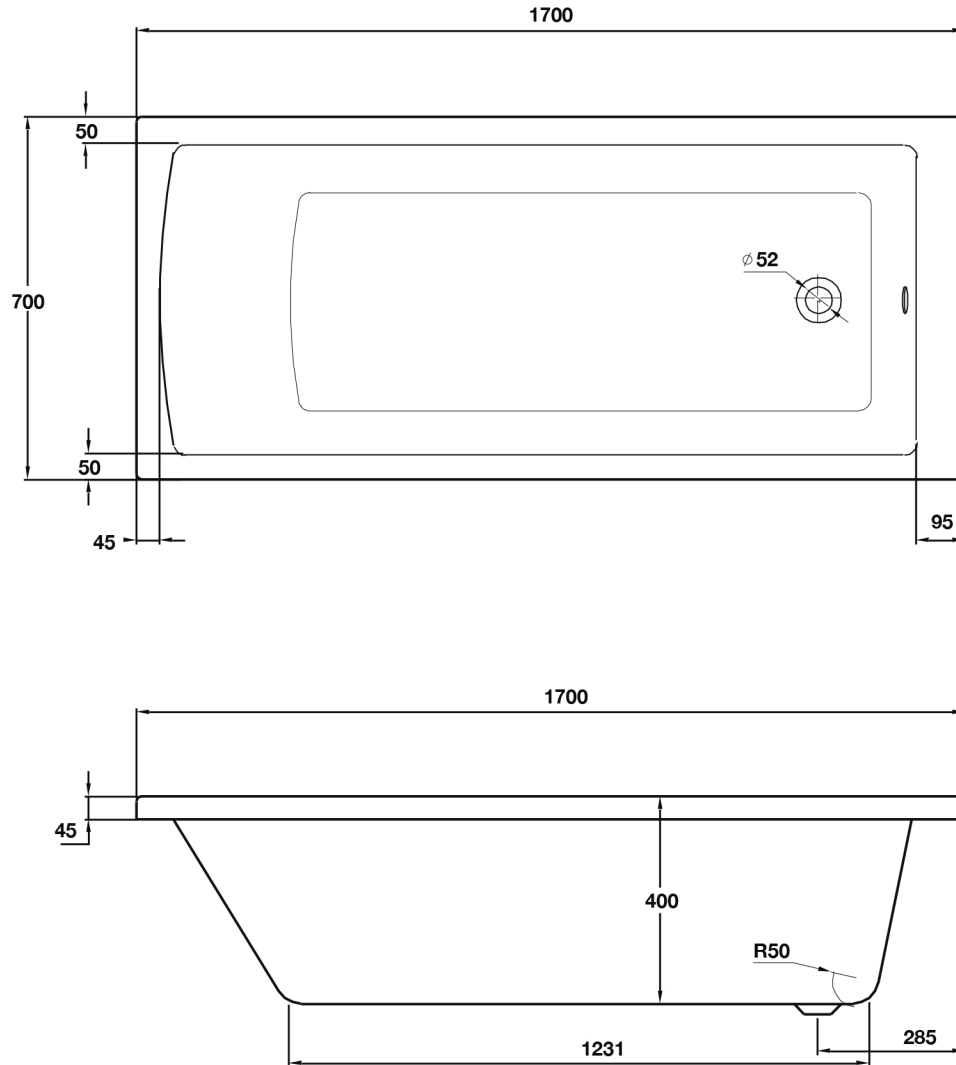

Lorenzo Series

1700 x 700 Bath - Single Ended

TISSINO

Designed to Inspire
Made to Experience

TISSINO

T 0345 582 8000
E info@tissino.co.uk
W tissino.co.uk

2 Lyncastle Road
Appleton Thorn
Warrington WA4 4SN

We reserve the right to
change this information
without prior notice