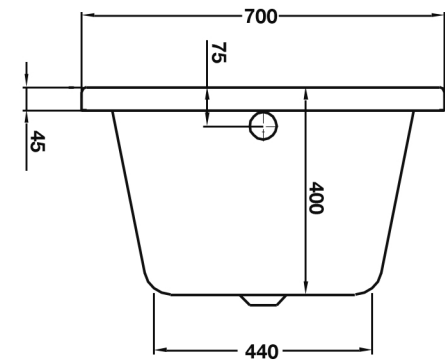

Lorenzo Series

1700 x 700 Bath - Single Ended

TISSINO

Designed to Inspire
Made to Experience

TISSINO

T 0345 582 8000
E info@tissino.co.uk
W tissino.co.uk

2 Lyncastle Road
Appleton Thorn
Warrington WA4 4SN

We reserve the right to
change this information
without prior notice