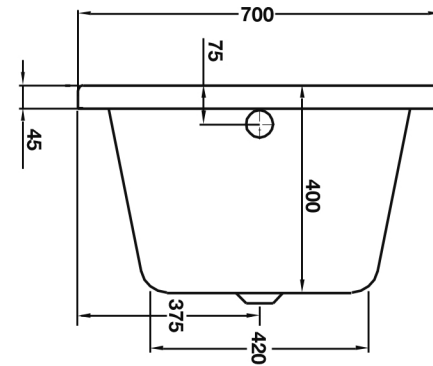

TISSINO

T 0345 582 8000
E info@tissino.co.uk
W tissino.co.uk

2 Lyncastle Road
Appleton Thorn
Warrington WA4 4SN

We reserve the right to
change this information
without prior notice