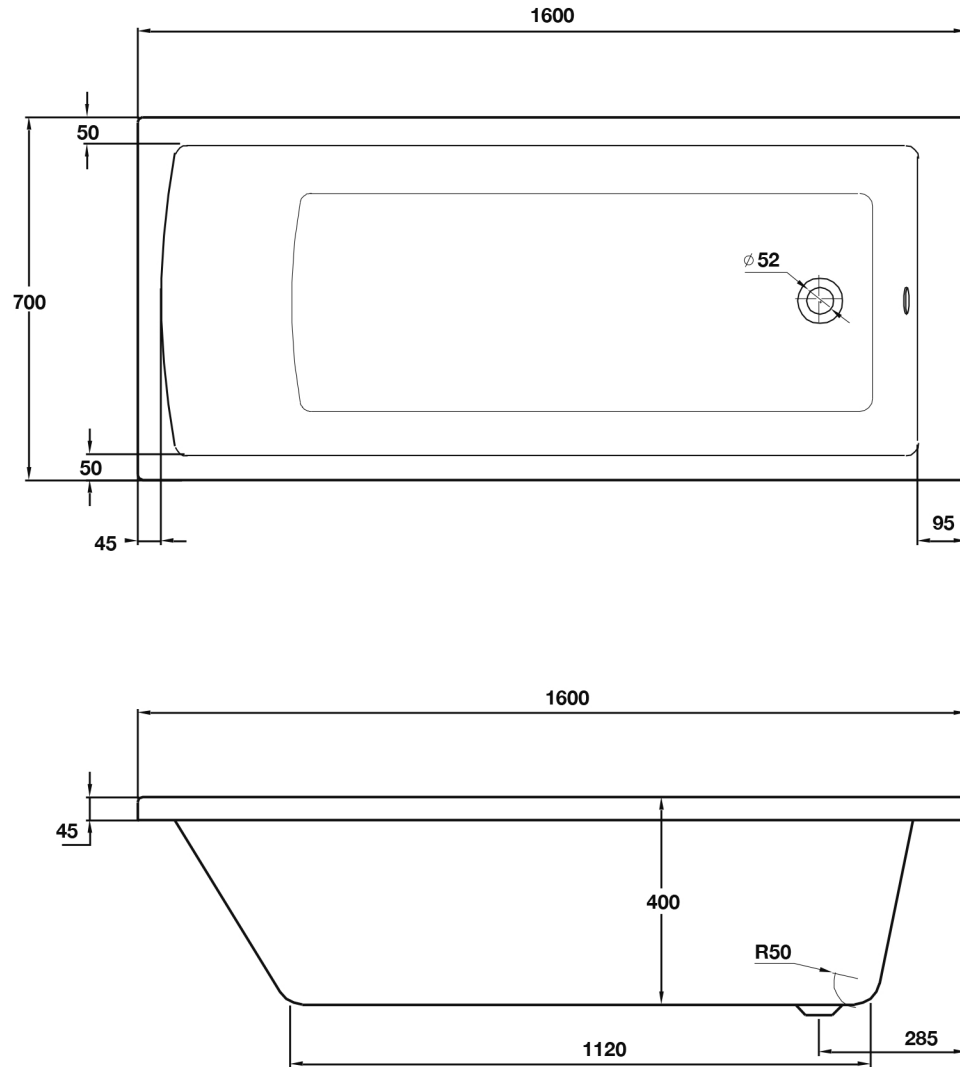

# Lorenzo Series

1600 x 700 Bath - Single Ended