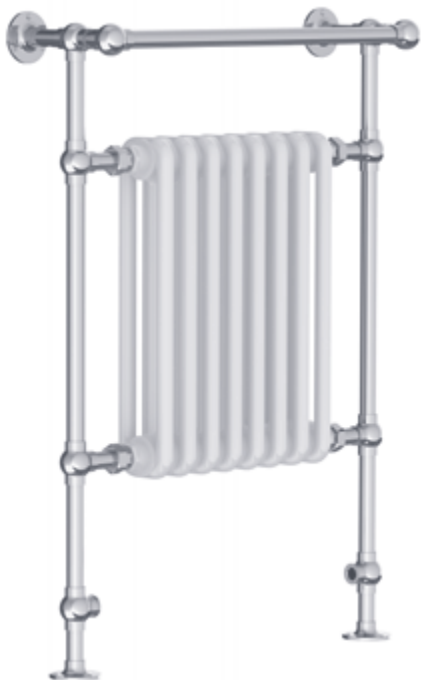

LB 3202

Classic towel warmer with stainless steel radiator

95.3 x 66.8 cm

Suitable for closed circuits only

Colour white, also available in black BK 3202

Radiator stopcocks ordered separately

Dual fuel option available

CHROMIUM PLATE

£ 1,573.00

SILVER NICKEL

£ 1,731.00

ANTIQUE GOLD

P.O.A.