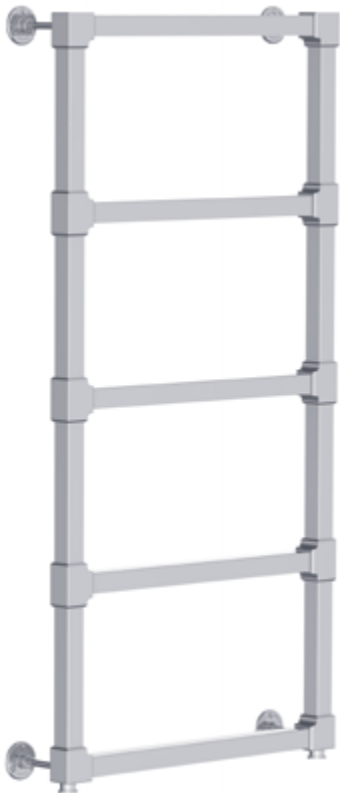

MK 3211

Mackintosh tall wall mounted
towel warmer

120 x 60 cm
Radiator stopcocks ordered separately
Dual fuel option available

CHROMIUM PLATE
£ 2,997.00

SILVER NICKEL
£ 3,260.00

ANTIQUE GOLD
P.O.A.