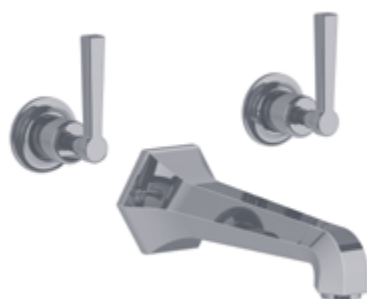

ML 1270

Mackintosh wall bath filler with
metal levers

CHROMIUM PLATE
£ 784.00

SILVER NICKEL
£ 872.00

ANTIQUE GOLD
£ 1,057.00