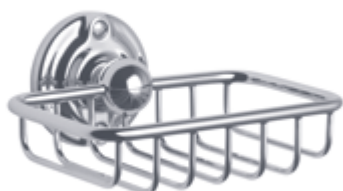

RT 4934

Belle Aire soap dish

CHROMIUM PLATE
£ 153.00

SILVER NICKEL
£ 189.00

ANTIQUÉ GOLD
£ 234.00