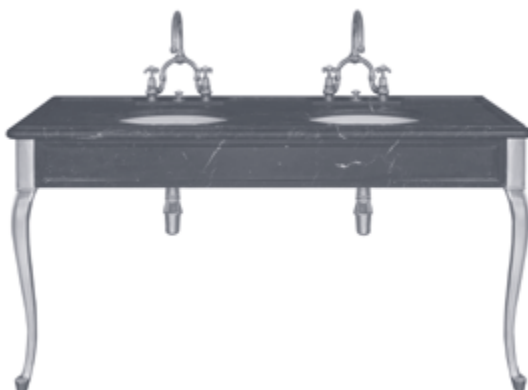

LB 6435 BK

La Chapelle double black Marquina marble console

BLACK MARQUINA MARBLE
WITH CHROMIUM PLATE
£ 12,634.00

BLACK MARQUINA MARBLE
WITH SILVER NICKEL
£ 13,156.00