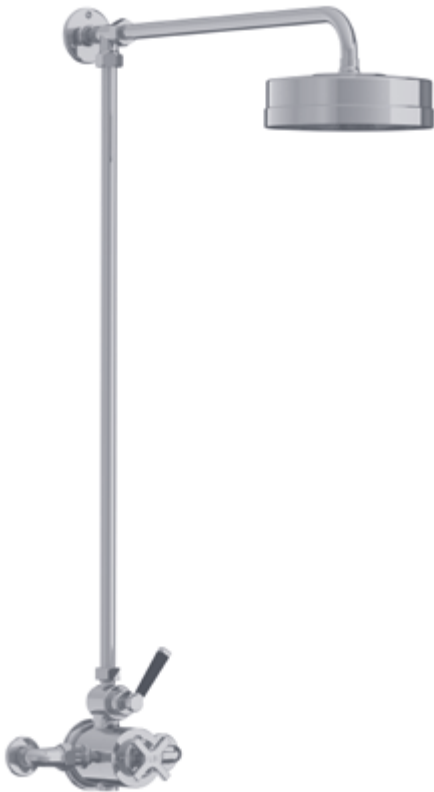

MB 8702

Mackintosh black thermostatic valve with riser & 8" rose

Riser pipe may be cut to length
Also available in Euro Spec. BLE
&/or Easy clean rose

CHROMIUM PLATE
£ 1,650.00

SILVER NICKEL
£ 1,816.00

ANTIQUE GOLD
£ 2,227.00

MB 8701

Mackintosh black thermostatic valve with riser & 6" rose

Riser pipe may be cut to length
Also available in Euro Spec. BLE
&/or Easy clean rose

CHROMIUM PLATE
£ 1,567.00

SILVER NICKEL
£ 1,724.00

ANTIQUE GOLD
£ 2,117.00