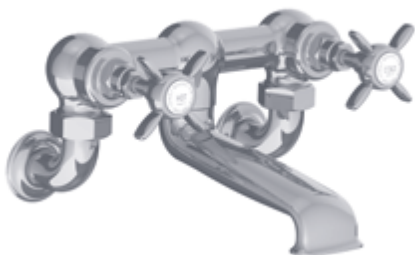

SILVER NICKEL
£ 778.00

ANTIQUE GOLD
£ 932.00

LS 1107

Connaught deck mounted bath bridge filler with star handles

CHROMIUM PLATE
£ 803.00

SILVER NICKEL
£ 930.00

ANTIQUE GOLD
£ 1,140.00

LB 1151

Classic wall mounted bath bridge filler

Also available in Euro Spec. LBE

CHROMIUM PLATE
£ 690.00

SILVER NICKEL
£ 778.00

ANTIQUE GOLD
£ 932.00

CLASSIC BATH TAPS

WL 1151

Classic wall mounted bath bridge filler with white levers