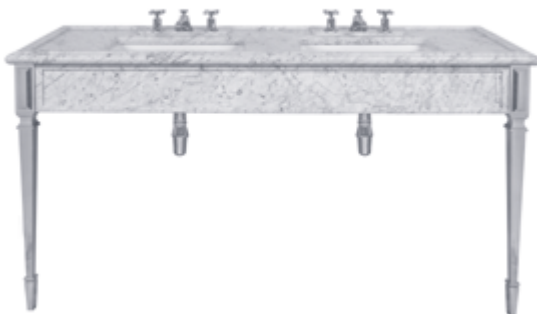

LB 6443 WH

Mackintosh double white Carrara marble console

WHITE CARRARA MARBLE WITH CHROMIUM PLATE
£ 11,144.00

WHITE CARRARA MARBLE WITH SILVER NICKEL
£ 11,666.00