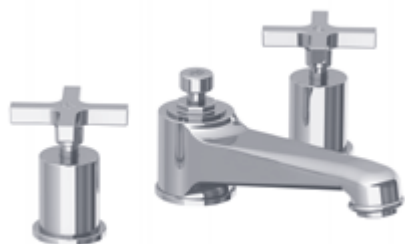

CHROMIUM PLATE
£ 548.00

SILVER NICKEL
£ 601.00

ANTIQUE GOLD
£ 739.00

1935
JANEY MAC

See Ten Ten for recommended accessories

JANEY MAC BASIN TAPS

JH 1222

Janey Mac basin mixer with cross handles & pop-up waste