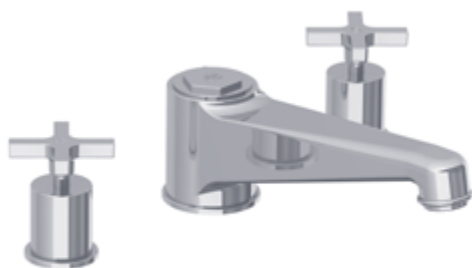

JANEY MAC BATH TAPS

JH 1242

Janey Mac bath filler with cross handles

CHROMIUM PLATE
£ 1,049.00

SILVER NICKEL
£ 1,156.00

ANTIQUÉ GOLD
£ 1,417.00