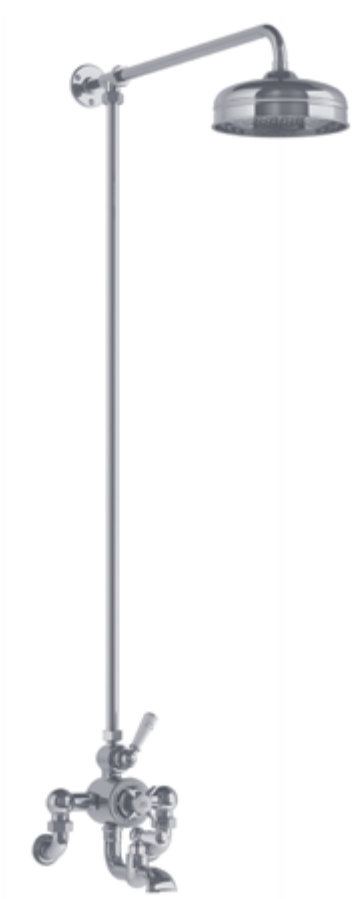

CLASSIC BATH SHOWERS

WM GD 8822

Classic wall mounted thermostatic bath shower mixer with riser & 8" rose

Riser pipe may be cut to length
Also available in Euro Spec. WM GDE
&/or Easy clean rose

CHROMIUM PLATE
£ 1,803.00

SILVER NICKEL
£ 1,984.00

ANTIQUE GOLD
£ 2,435.00

WM GD 8821

Classic wall mounted thermostatic bath shower mixer with riser & 5" rose

Riser pipe may be cut to length
Also available in Euro Spec. WM GDE
&/or Easy clean rose

CHROMIUM PLATE
£ 1,755.00

SILVER NICKEL
£ 1,931.00

ANTIQUE GOLD
£ 2,369.00