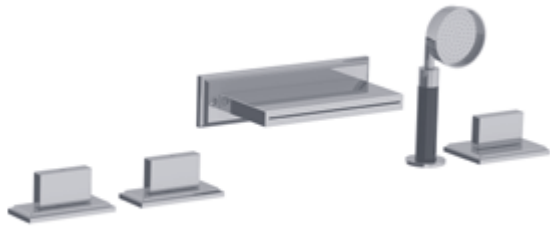

FIFTH BATH SHOWERS

DP 1269

Fifth five hole bath set with wall mounted spout, diverter & pull out hand shower

Also available with Easy clean rose

CHROMIUM PLATE

£ 3,010.00

SILVER NICKEL

£ 3,310.00

ANTIQUE GOLD

£ 4,061.00