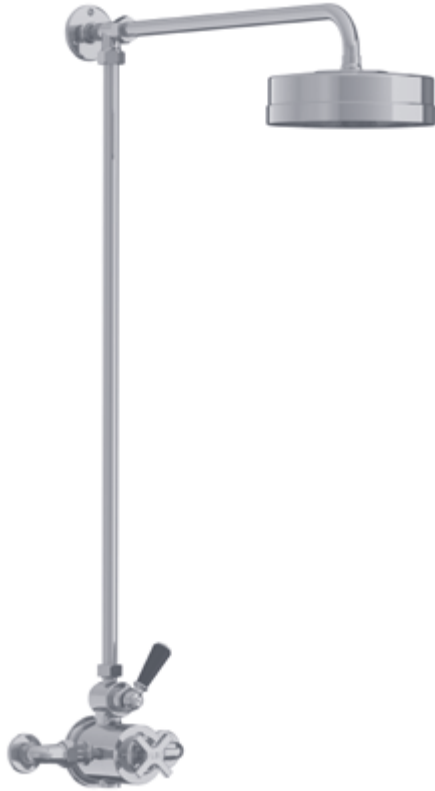

MACKINTOSH COMPLETE SHOWER SETS

MK 8702

Mackintosh thermostatic valve with Classic black lever, riser & 8" rose

Riser pipe may be cut to length
Also available in Euro Spec. MKE
&/or Easy clean rose
&/or with white ceramics

CHROMIUM PLATE
£ 1,503.00

SILVER NICKEL
£ 1,653.00

ANTIQUE GOLD
£ 2,029.00

MK 8701

Mackintosh thermostatic valve with Classic black lever, riser & 6" rose

Riser pipe may be cut to length
Also available in Euro Spec. BLE
&/or Easy clean rose

CHROMIUM PLATE
£ 1,420.00

SILVER NICKEL
£ 1,562.00

ANTIQUE GOLD
£ 1,917.00