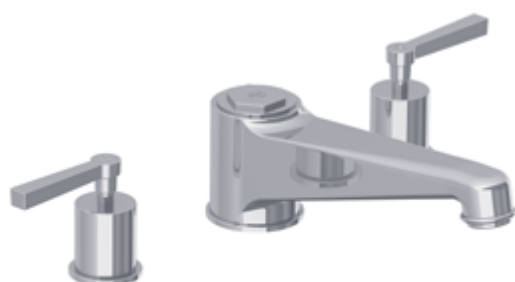

SILVER NICKEL
£ 710.00

ANTIQUÉ GOLD
£ 869.00

JANEY MAC BATH TAPS

JH 1242

Janey Mac bath filler with cross handles

CHROMIUM PLATE
£ 1,049.00

SILVER NICKEL
£ 1,156.00

ANTIQUÉ GOLD
£ 1,417.00