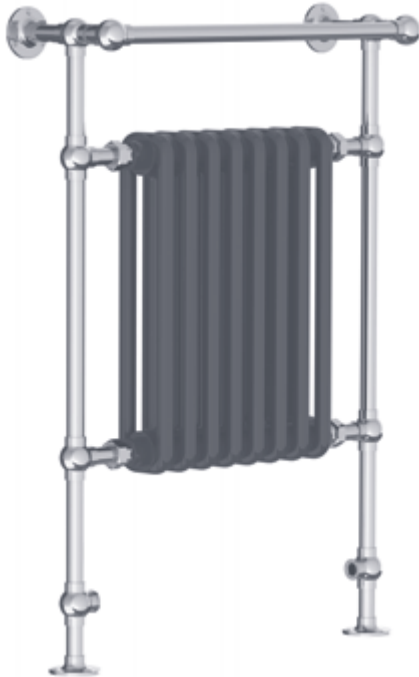

TOWEL WARMERS

BK 3202

Classic black towel warmer with stainless steel radiator

95.3 x 66.8 cm

Suitable for closed circuits only

Colour black, also available in white LB 3202

Radiator stopcocks ordered separately

Dual fuel option available

CHROMIUM PLATE

£ 1,872.00

SILVER NICKEL

£ 2,059.00

ANTIQUE GOLD

P.O.A.