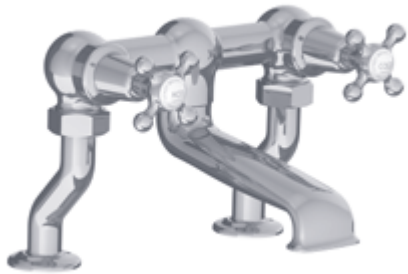

CH 1107

Connaught deck mounted bath bridge filler

CHROMIUM PLATE
£ 690.00

SILVER NICKEL
£ 778.00

ANTIQUE GOLD
£ 932.00