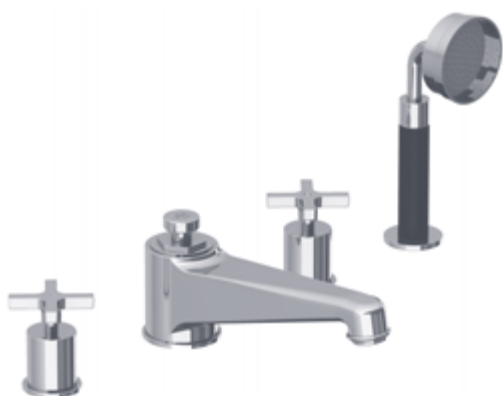

SILVER NICKEL
£ 872.00

ANTIQUÉ GOLD
£ 1,057.00

JL 1248

Janey Mac wall bath filler with levers

CHROMIUM PLATE
£ 784.00

SILVER NICKEL
£ 872.00

ANTIQUÉ GOLD
£ 1,057.00

JANEY MAC BATH TAPS