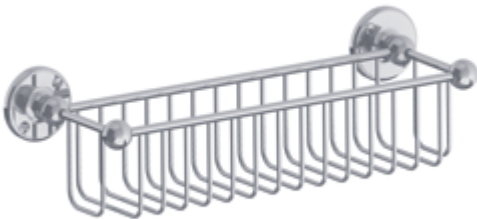

LB 4510

Classic bottle rack

CHROMIUM PLATE

£ 240.00

SILVER NICKEL

£ 262.00

ANTIQUE GOLD

£ 324.00