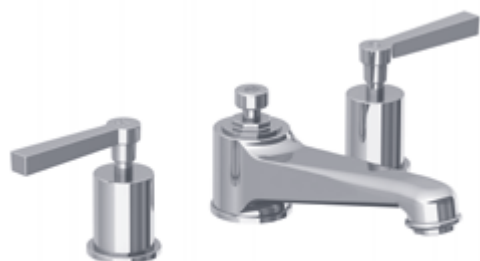

JL 1222

Janey Mac basin mixer with levers & pop-up waste

CHROMIUM PLATE
£ 584.00

SILVER NICKEL
£ 643.00

ANTIQUÉ GOLD
£ 789.00