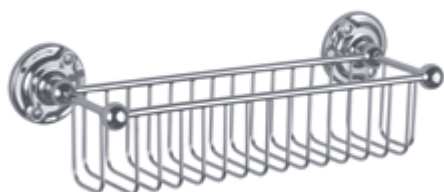

RT 4510

Belle Aire bottle rack

CHROMIUM PLATE
£ 284.00

SILVER NICKEL
£ 354.00

ANTIQUÉ GOLD
£ 440.00