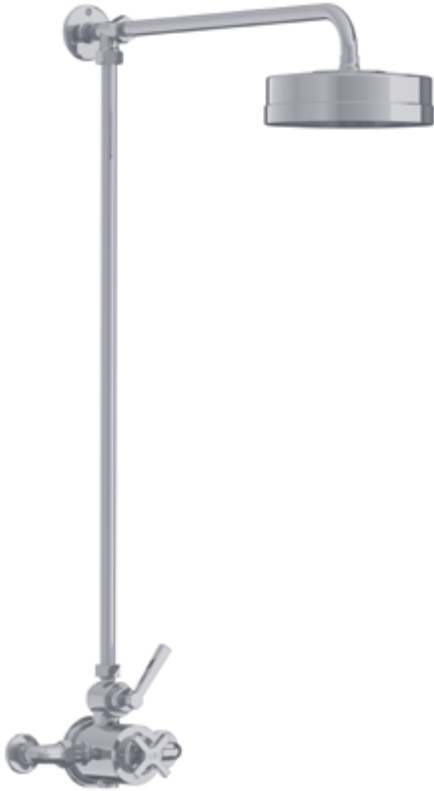

MACKINTOSH COMPLETE SHOWER SETS

ML 8702

Mackintosh thermostatic valve with riser & 8" rose

Riser pipe may be cut to length
Also available in Euro Spec. MLE
&/or Easy clean rose

CHROMIUM PLATE
£ 1,580.00

SILVER NICKEL
£ 1,738.00

ANTIQUE GOLD
£ 2,135.00

ML 8701

Mackintosh thermostatic valve with riser & 6" rose

Riser pipe may be cut to length
Also available in Euro Spec. MLE
&/or Easy clean rose

CHROMIUM PLATE
£ 1,497.00

SILVER NICKEL
£ 1,647.00

ANTIQUE GOLD
£ 2,022.00