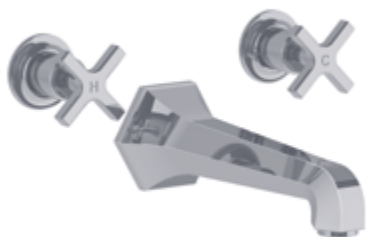

MACKINTOSH BATH TAPS

MH 1270

Mackintosh wall bath filler

CHROMIUM PLATE
£ 784.00

SILVER NICKEL
£ 872.00

ANTIQUE GOLD
£ 1,057.00