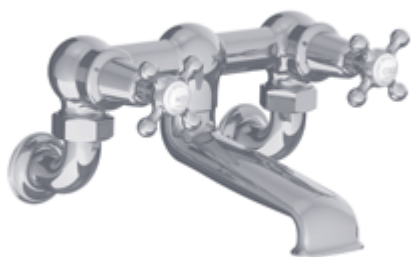

CH 1151

Connaught wall mounted bath bridge filler

Also available in Euro Spec. CHE

CHROMIUM PLATE
£ 690.00

SILVER NICKEL
£ 778.00

ANTIQUÉ GOLD
£ 932.00