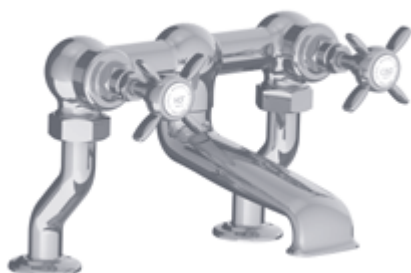

Connaught bath pillar taps

CHROMIUM PLATE

£ 331.00

SILVER NICKEL

£ 371.00

ANTIQUÉ GOLD

£ 447.00

LB 1107