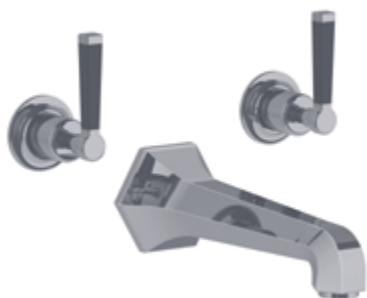

SILVER NICKEL
£ 872.00

ANTIQUE GOLD
£ 1,057.00

ML 1270

Mackintosh wall bath filler with
metal levers

CHROMIUM PLATE
£ 784.00

SILVER NICKEL
£ 872.00

ANTIQUE GOLD
£ 1,057.00

MB 1270