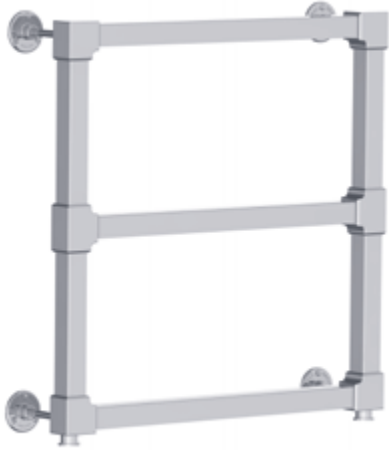

P.O.A.

TOWEL WARMERS

MK 3210

Mackintosh short wall mounted
towel warmer

60 x 60 cm
Radiator stopcocks ordered separately
Dual fuel option available

CHROMIUM PLATE
£ 2,180.00

SILVER NICKEL
£ 2,398.00

ANTIQUE GOLD
P.O.A.