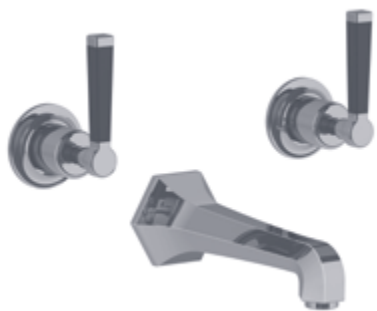

MACKINTOSH BASIN TAPS

MB 1200

Mackintosh wall mounted basin mixer with black levers

CHROMIUM PLATE
£ 783.00

SILVER NICKEL
£ 817.00

ANTIQUÉ GOLD
£ 1,000.00