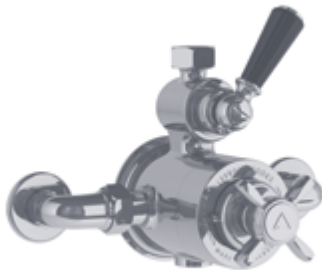

SHOWER COMPONENTS

SHOWER COMPONENTS - VALVES

GD 8700

Classic exposed thermostatic valve only

Also available in Euro Spec. GDE

CHROMIUM PLATE
£ 952.00

SILVER NICKEL
£ 1,047.00

ANTIQUE GOLD
£ 1,286.00