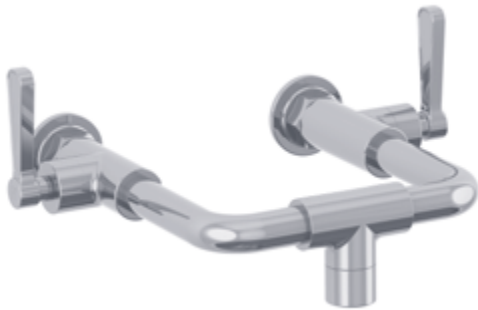

TL 1157

Ten Ten wall mounted bath bridge mixer with levers

Euro Spec. compatible

CHROMIUM PLATE

£ 956.00

SILVER NICKEL

£ 1,051.00

ANTIQUE GOLD

£ 1,290.00