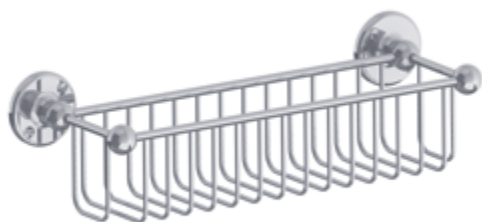

ANTIQUÉ GOLD
£ 138.00

LB 4941

CHROMIUM PLATE
£ 141.00

Classic corner soap dish

SILVER NICKEL
£ 155.00

ANTIQUÉ GOLD
£ 190.00

CLASSIC ACCESSORIES

LB 4510