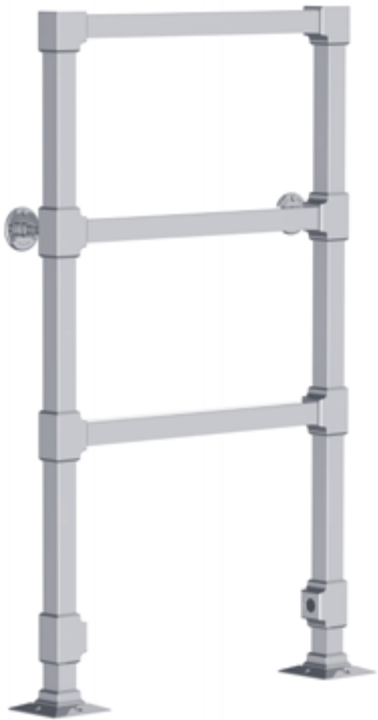

TOWEL WARMERS

MK 3212

Mackintosh narrow floor standing towel warmer

95 x 60 cm

Radiator stopcocks ordered separately

Dual fuel option available

CHROMIUM PLATE

£ 2,440.00

SILVER NICKEL

£ 2,683.00

ANTIQUE GOLD

P.O.A.