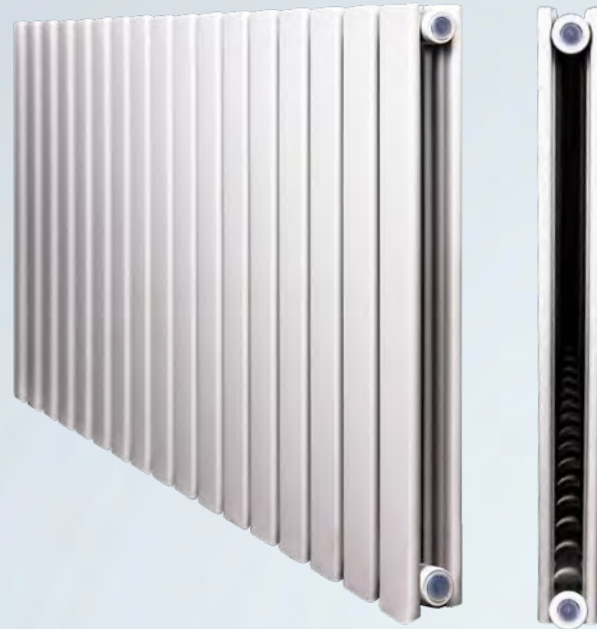

ATMOSPHERE PICTOR

Product Code **Q31**

Flat Profile | Double | Horizontal | White

PRODUCT NAME	PRODUCT CODE	HEIGHT (mm)	WIDTH (mm)	C/C (mm)	W/C (mm)	BTU/DT50	BTU/DT60	RRP (INC VAT)	COLOUR OPTION (*) (INC. VAT)
Pisces	Q30	1.600	218	218	67	2278	2916	£367	£554
Pisces	Q30	1.600	292	292	67	2619	3352	£384	£571
Pisces	Q30	1.600	366	366	67	2956	3784	£407	£593
Pisces	Q30	1.600	440	440	67	3297	4221	£509	£695
Pisces	Q30	1.600	514	514	67	3635	4653	£593	£780
Pisces	Q30	1.600	588	588	67	3976	5089	£638	£825
Pisces	Q30	1.800	218	218	67	2561	3278	£390	£576
Pisces	Q30	1.800	292	292	67	3141	4020	£412	£599
Pisces	Q30	1.800	366	366	67	3724	4766	£424	£610
Pisces	Q30	1.800	440	440	67	4307	5513	£537	£723
Pisces	Q30	1.800	514	514	67	4887	6255	£616	£802
Pisces	Q30	1.800	588	588	67	5470	7001	£646	£833
Pictor	Q31	600	440	440	67	1436	1838	£540	£727
Pictor	Q31	600	588	588	67	1824	2335	£549	£736
Pictor	Q31	600	810	810	67	2404	3077	£559	£746
Pictor	Q31	600	1032	1032	67	2987	3824	£593	£780
Pictor	Q31	600	1254	1254	67	3570	4570	£695	£881
Pictor	Q31	600	1402	1402	67	3956	5063	£706	£893
Pictor	Q31	600	1550	1550	67	4344	5561	£745	£931

The Recommended Retail Price (RRP) are inclusive of VAT.
Pipe centres left to right = C/C + Valvesuie
(*) See page 60-61 for colour options.