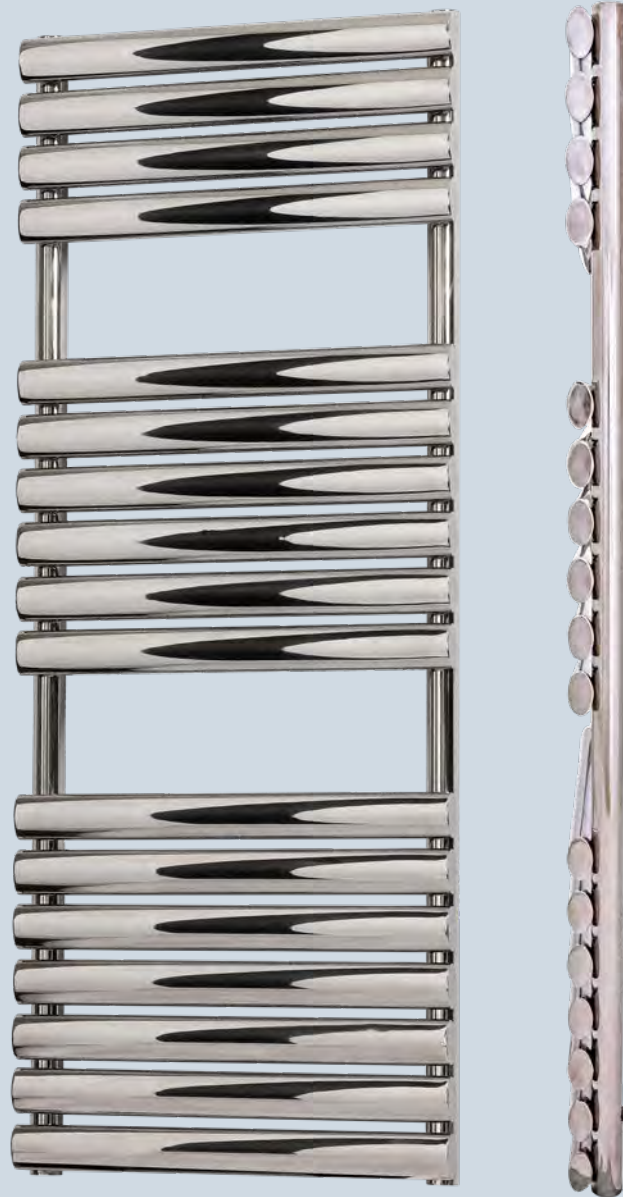

IMPULSE
TORNADO
Product Code **S40**

PRODUCT NAME	PRODUCT CODE	HEIGHT (mm)	WIDTH (mm)	C/C (mm)	W/C (mm)	BTU/DT50	BTU/DT60	RRP (INC VAT)
Tornado	S40	826	500	460	63-78	2645	3174	£539
Tornado	S40	1120	500	460	63-78	3452	4142	£616
Tornado	S40	1200	500	480	63-78	3300	3960	£699
Tornado	S40	1535	500	460	63-78	4230	5076	£836

The Recommended Retail Price (RRP) are inclusive of VAT.
Pipe centres left to right = C/C + Valves