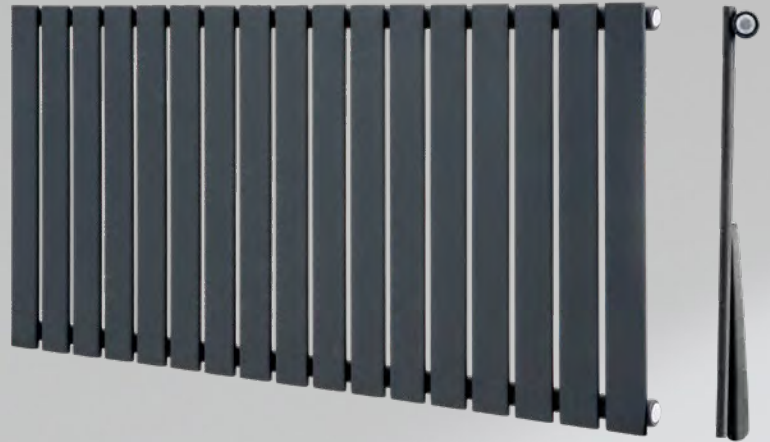

ATMOSPHERE

GEMINI

Product Code **Q28**

Flat Profile | Single | Horizontal | Anthracite

PRODUCT NAME	PRODUCT CODE	HEIGHT (mm)	WIDTH (mm)	C/C (mm)	W/C (mm)	BTU/DT50	BTU/DT60	RRP (INC VAT)	COLOUR OPTION (*) (INC. VAT)
Gemini	Q28	600	440	440	50	938	1200	£322	£509
Gemini	Q28	600	588	588	50	1156	1480	£333	£520
Gemini	Q28	600	810	810	50	1483	1899	£345	£531
Gemini	Q28	600	1032	1032	50	1814	2322	£350	£537
Gemini	Q28	600	1254	1254	50	2141	2741	£417	£603
Gemini	Q28	600	1402	1402	50	2363	3025	£429	£616
Gemini	Q28	600	1550	1550	50	2581	3304	£463	£650

The Recommended Retail Price (RRP) are inclusive of VAT.
Pipe centres left to right = C/C + Valves
(*) See page 60-61 for colour options.