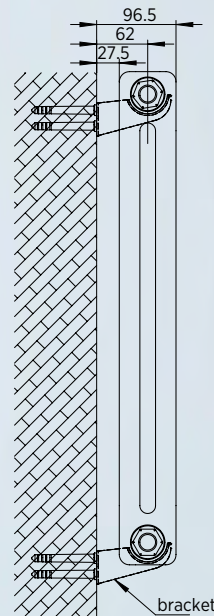

Technical Drawings

Tools required :
Ruler, pen, drill, screw
driver, hammer.