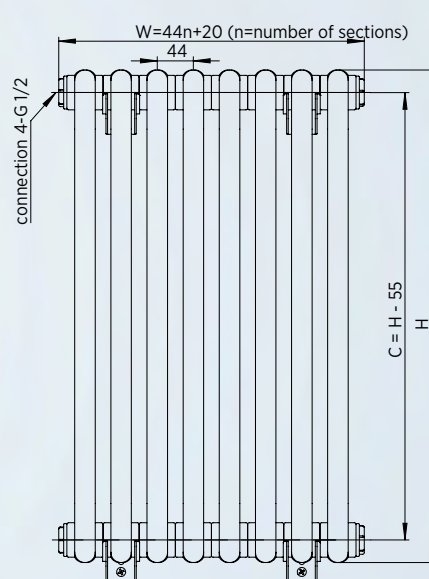

Technical Drawings

Tools required :
Ruler, pen, drill, screw
driver, hammer.