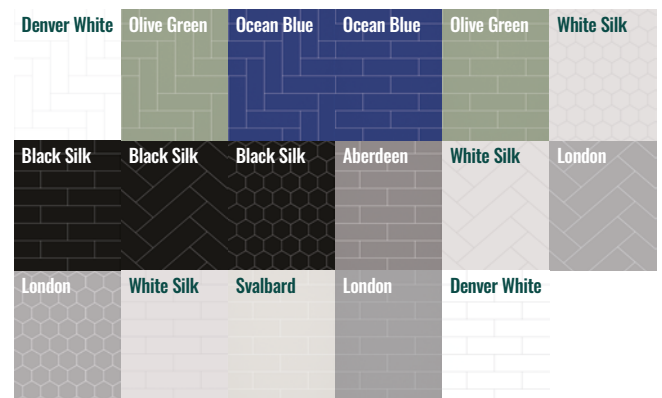

Scan this QR Code to find out more about Fibo.

Olive Green

PANEL SIZES:

600 x 2400mm

PRODUCT BENEFITS

- Fully waterproof
- Have a virtually invisible join
- 25 year warranty
- Easy to clean
- Fit straight to existing tiles or plasterboard walls
- Attach wall mounted items or accessories

STYLES AVAILABLE:

SCANDINAVIAN TILE EFFECT.

Bang on trend, the Scandinavian range reflects our Norwegian heritage with clean lines and smart tile effects. Whether you prefer large format marble and stone, wood, shabby chic or a super-modern industrial look.

STYLES AVAILABLE:

Smokey Blue	Midnight Blue	Dusty Blue	Aberdeen	Hanoi	White Silk
Ivory	Toscana	Bilbao	London	Kingston	Svalbard
Olive Green	Light Sand	Warm Grey	White Silk		

SIGNATURE.

Featuring new on-trend colours alongside classic trend-setting marble designs, and industrial styling, the Signature range speaks to everyone interested in stylish, contemporary internal decoration.

STYLES AVAILABLE:

Bright Marble	Svalbard	Light Sand	Soft Cement	Warm Grey	Olive Green
Silver Grey Marble	Black Marble	Golden Brown Marble	White Marble	Aberdeen	Kingston
London	Palermo	Kalahari	Lentini Light	Shabby Chic	Cracked Cement
Grey Concrete	Hanoi				