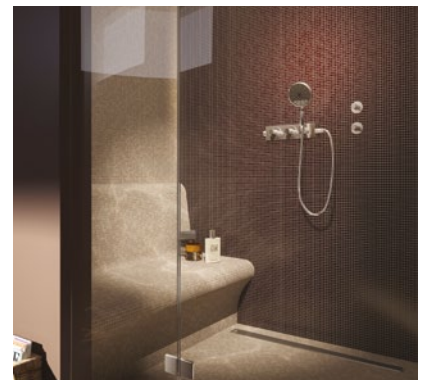

Wet Rooms Page 46