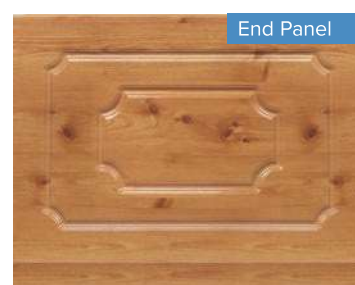

FEATURES

- British manufactured
- FSC - All materials sourced from protected forests
- MDF
- Fully adjustable plinth