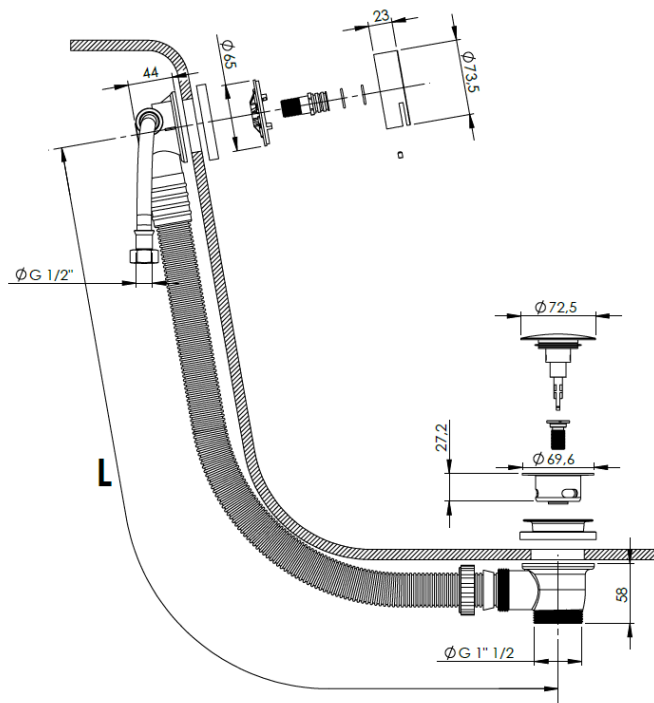

Technical drawing

T 0345 582 8000
E info@tissino.co.uk
W tissino.co.uk

Lyncastle Road
Appleton Thorn
Warrington WA4 4SN

Tissino Ltd
Registered in England
No 08347428

Designed to Inspire
Progettato per Ispirare
Made to Experience
Fatto di Vivere