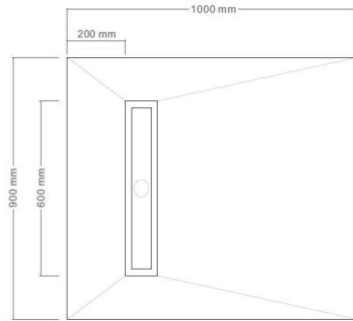

**Kleen Waterproofing Kit
(Incl. Inner Corner/Outer Corner/Side
Membrane & Sealent)**

- High Flow Shower Drain included
- High Quality Pre-Formed Wetroom Shower Board - cuttable to size

- Boards - 2% Fall Towards The Drain
- Strong Heavy Density 25mm Thickness Boards

1000X900
Kleen Wetroom Pre-Formed Shower Board
1000x900mm With 600mm Linear High Flow
Shower Drain & Choice Of Any Metal Grate

1200X1000
Kleen Wetroom Pre-Formed Shower Board
1200x1000mm With 600mm Linear High Flow
Shower Drain & Choice Of Any Metal Grate

1200X900
Kleen Wetroom Pre-Formed Shower Board
1200x900mm With 600mm Linear High Flow
Shower Drain & Choice Of Any Metal Grate

1400X1000
Kleen Wetroom Pre-Formed Shower Board
1400x1000mm With 600mm Linear High Flow
Shower Drain & Choice Of Any Metal Grate

1800X900
Kleen Wetroom Pre-Formed Shower Board
1800x900mm With 600mm Linear High Flow
Shower Drain & Choice Of Any Metal Grate

Kleen Shower Drains

RECTANGULAR SHOWER DRAINS

High flow rate - 41liters/minute