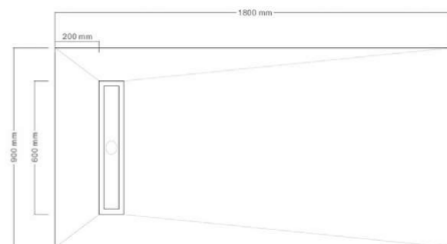

1000X900
Kleen Wetroom Pre-Formed Shower Board
1000x900mm With 600mm Linear High Flow
Shower Drain & Choice Of Any Metal Grate

1200X1000
Kleen Wetroom Pre-Formed Shower Board
1200x1000mm With 600mm Linear High Flow
Shower Drain & Choice Of Any Metal Grate

1200X900
Kleen Wetroom Pre-Formed Shower Board
1200x900mm With 600mm Linear High Flow
Shower Drain & Choice Of Any Metal Grate

1400X1000
Kleen Wetroom Pre-Formed Shower Board
1400x1000mm With 600mm Linear High Flow
Shower Drain & Choice Of Any Metal Grate

1400X900
Kleen Wetroom Pre-Formed Shower Board
1400x900mm With 600mm Linear High Flow
Shower Drain & Choice Of Any Metal Grate

1800X1000
Kleen Wetroom Pre-Formed Shower Board
1800x1000mm With 600mm Linear High Flow
Shower Drain & Choice Of Any Metal Grate

1800X900
Kleen Wetroom Pre-Formed Shower Board
1800x900mm With 600mm Linear High Flow
Shower Drain & Choice Of Any Metal Grate

Kleen Shower Drains

RECTANGULAR SHOWER DRAINS

High flow rate - 41liters/minute