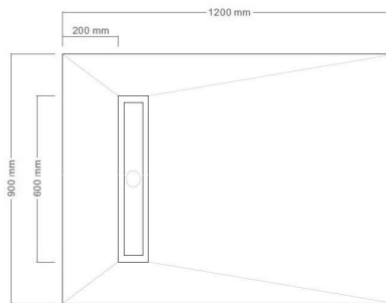

- Latest Black Waterproof Cement Coating For Instant Installation
- Heat resistant 75° C

1000X1000
Kleen Wetroom Pre-Formed Shower Board
1000x1000mm With 600mm Linear High Flow
Shower Drain & Choice Of Any Metal Grate

1000X900
Kleen Wetroom Pre-Formed Shower Board
1000x900mm With 600mm Linear High Flow
Shower Drain & Choice Of Any Metal Grate

1200X1000
Kleen Wetroom Pre-Formed Shower Board
1200x1000mm With 600mm Linear High Flow
Shower Drain & Choice Of Any Metal Grate

1200X900
Kleen Wetroom Pre-Formed Shower Board
1200x900mm With 600mm Linear High Flow
Shower Drain & Choice Of Any Metal Grate

1400X1000
Kleen Wetroom Pre-Formed Shower Board
1400x1000mm With 600mm Linear High Flow
Shower Drain & Choice Of Any Metal Grate

1800X900
Kleen Wetroom Pre-Formed Shower Board
1800x900mm With 600mm Linear High Flow
Shower Drain & Choice Of Any Metal Grate

Kleen Shower Drains

RECTANGULAR SHOWER DRAINS

High flow rate - 41liters/minute