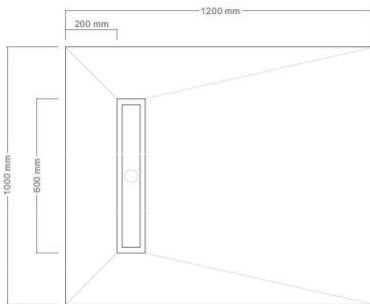

**Kleen Waterproofing Kit
(Incl. Inner Corner/Outer Corner/Side
Membrane & Sealent)**

- High Flow Shower Drain included
- High Quality Pre-Formed Wetroom Shower Board - cuttable to size

- Boards - 2% Fall Towards The Drain
- Strong Heavy Density 25mm Thickness Boards

1000X900
Kleen Wetroom Pre-Formed Shower Board
1000x900mm With 600mm Linear High Flow
Shower Drain & Choice Of Any Metal Grate

1200X1000
Kleen Wetroom Pre-Formed Shower Board
1200x1000mm With 600mm Linear High Flow
Shower Drain & Choice Of Any Metal Grate

1200X900
Kleen Wetroom Pre-Formed Shower Board
1200x900mm With 600mm Linear High Flow
Shower Drain & Choice Of Any Metal Grate

1400X1000
Kleen Wetroom Pre-Formed Shower Board
1400x1000mm With 600mm Linear High Flow
Shower Drain & Choice Of Any Metal Grate

1800X900
Kleen Wetroom Pre-Formed Shower Board
1800x900mm With 600mm Linear High Flow
Shower Drain & Choice Of Any Metal Grate

Kleen Shower Drains

RECTANGULAR SHOWER DRAINS

High flow rate - 41liters/minute