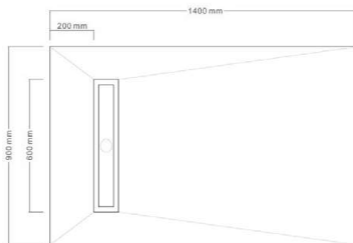

1000X900
Kleen Wetroom Pre-Formed Shower Board
1000x900mm With 600mm Linear High Flow
Shower Drain & Choice Of Any Metal Grate

1200X1000
Kleen Wetroom Pre-Formed Shower Board
1200x1000mm With 600mm Linear High Flow
Shower Drain & Choice Of Any Metal Grate

1200X900
Kleen Wetroom Pre-Formed Shower Board
1200x900mm With 600mm Linear High Flow
Shower Drain & Choice Of Any Metal Grate

1400X1000
Kleen Wetroom Pre-Formed Shower Board
1400x1000mm With 600mm Linear High Flow
Shower Drain & Choice Of Any Metal Grate

1400X900
Kleen Wetroom Pre-Formed Shower Board
1400x900mm With 600mm Linear High Flow
Shower Drain & Choice Of Any Metal Grate

1800X1000
Kleen Wetroom Pre-Formed Shower Board
1800x1000mm With 600mm Linear High Flow
Shower Drain & Choice Of Any Metal Grate

1800X900
Kleen Wetroom Pre-Formed Shower Board
1800x900mm With 600mm Linear High Flow
Shower Drain & Choice Of Any Metal Grate

Kleen Shower Drains

RECTANGULAR SHOWER DRAINS

High flow rate - 41liters/minute