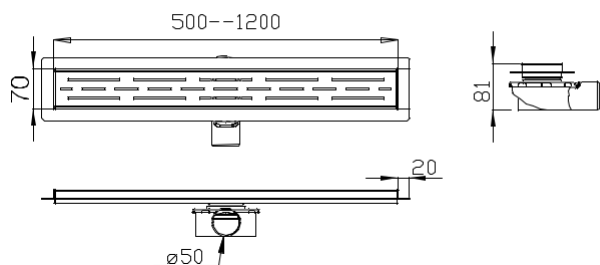

1400X900
Kleen Wetroom Pre-Formed Shower Board
1400x900mm With 600mm Linear High Flow
Shower Drain & Choice Of Any Metal Grate

1800X1000
Kleen Wetroom Pre-Formed Shower Board
1800x1000mm With 600mm Linear High Flow
Shower Drain & Choice Of Any Metal Grate

1800X900
Kleen Wetroom Pre-Formed Shower Board
1800x900mm With 600mm Linear High Flow
Shower Drain & Choice Of Any Metal Grate

Kleen Shower Drains

RECTANGULAR SHOWER DRAINS

High flow rate - 41liters/minute