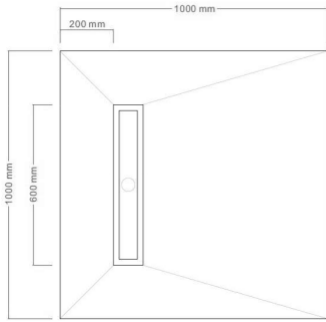

1000X1000
Kleen Wetroom Pre-Formed Shower Board
1000x1000mm With 600mm Linear High Flow
Shower Drain & Choice Of Any Metal Grate