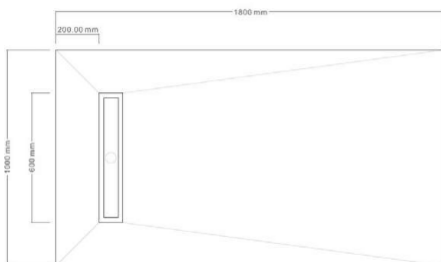

1000X900
Kleen Wetroom Pre-Formed Shower Board
1000x900mm With 600mm Linear High Flow
Shower Drain & Choice Of Any Metal Grate

1200X1000
Kleen Wetroom Pre-Formed Shower Board
1200x1000mm With 600mm Linear High Flow
Shower Drain & Choice Of Any Metal Grate

1200X900
Kleen Wetroom Pre-Formed Shower Board
1200x900mm With 600mm Linear High Flow
Shower Drain & Choice Of Any Metal Grate

1400X1000
Kleen Wetroom Pre-Formed Shower Board
1400x1000mm With 600mm Linear High Flow
Shower Drain & Choice Of Any Metal Grate

1400X900
Kleen Wetroom Pre-Formed Shower Board
1400x900mm With 600mm Linear High Flow
Shower Drain & Choice Of Any Metal Grate

1800X1000
Kleen Wetroom Pre-Formed Shower Board
1800x1000mm With 600mm Linear High Flow
Shower Drain & Choice Of Any Metal Grate

1800X900
Kleen Wetroom Pre-Formed Shower Board
1800x900mm With 600mm Linear High Flow
Shower Drain & Choice Of Any Metal Grate

Kleen Shower Drains

RECTANGULAR SHOWER DRAINS

High flow rate - 41liters/minute