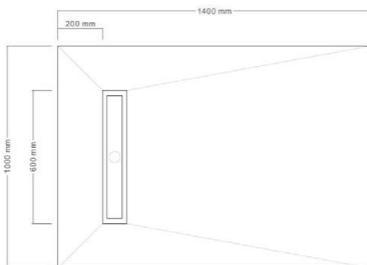

- Latest Black Waterproof Cement Coating For Instant Installation
- Heat resistant 75° C

1000X1000
Kleen Wetroom Pre-Formed Shower Board
1000x1000mm With 600mm Linear High Flow
Shower Drain & Choice Of Any Metal Grate

1000X900
Kleen Wetroom Pre-Formed Shower Board
1000x900mm With 600mm Linear High Flow
Shower Drain & Choice Of Any Metal Grate

1200X1000
Kleen Wetroom Pre-Formed Shower Board
1200x1000mm With 600mm Linear High Flow
Shower Drain & Choice Of Any Metal Grate

1200X900
Kleen Wetroom Pre-Formed Shower Board
1200x900mm With 600mm Linear High Flow
Shower Drain & Choice Of Any Metal Grate

1400X1000
Kleen Wetroom Pre-Formed Shower Board
1400x1000mm With 600mm Linear High Flow
Shower Drain & Choice Of Any Metal Grate

1800X900
Kleen Wetroom Pre-Formed Shower Board
1800x900mm With 600mm Linear High Flow
Shower Drain & Choice Of Any Metal Grate

Kleen Shower Drains

RECTANGULAR SHOWER DRAINS

High flow rate - 41liters/minute