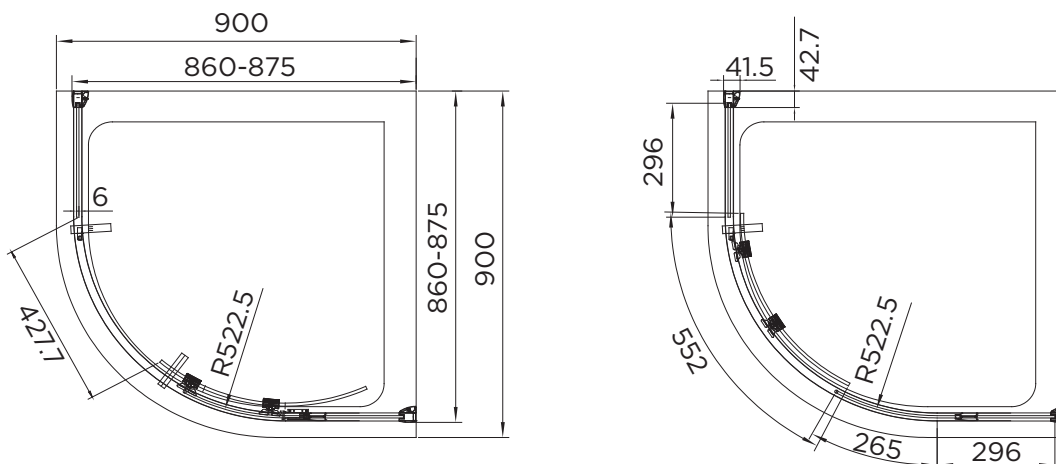

SPECIFICATION

venturi 8

SINGLE DOOR QUADRANT

RANGE	VENTURI 8
PRODUCT	SINGLE DOOR QUAD
CODE	AQ8121S
SIZE	900x900
PROFILE COLOUR	SILVER
GLASS THICKNESS	8mm
GLASS FINISH	CLEAR
GLASS TREATMENT	CLEAN & CLEAR™
HEIGHT	1900
ADJUSTMENT IN RECESS	860-885
ADJUSTMENT WITH SIDE PANEL	N/A
OPTIONAL SIDE PANEL	N/A
APERTURE	428
GUARANTEE	LIFETIME
CE	EN14428
GLASS BS EN	EN12150-1T
PROFILE MATERIAL	ALUMINUM/6463#
HANDLE MATERIAL	STAINLESS STEEL
ROLLER MATERIAL	ZINC ALLOY/ABS CHROME
QUICK RELEASE ROLLERS	YES
FIXED PANEL SIZE	561/296
MOVING PANEL SIZE	552
PRODUCT HAND	UNIVERSAL
PRODUCT WEIGHT	56KG
PACKAGED DIMENSIONS	1980x573x285
BARCODE	5031978006341

All measurements in mm and are nominal