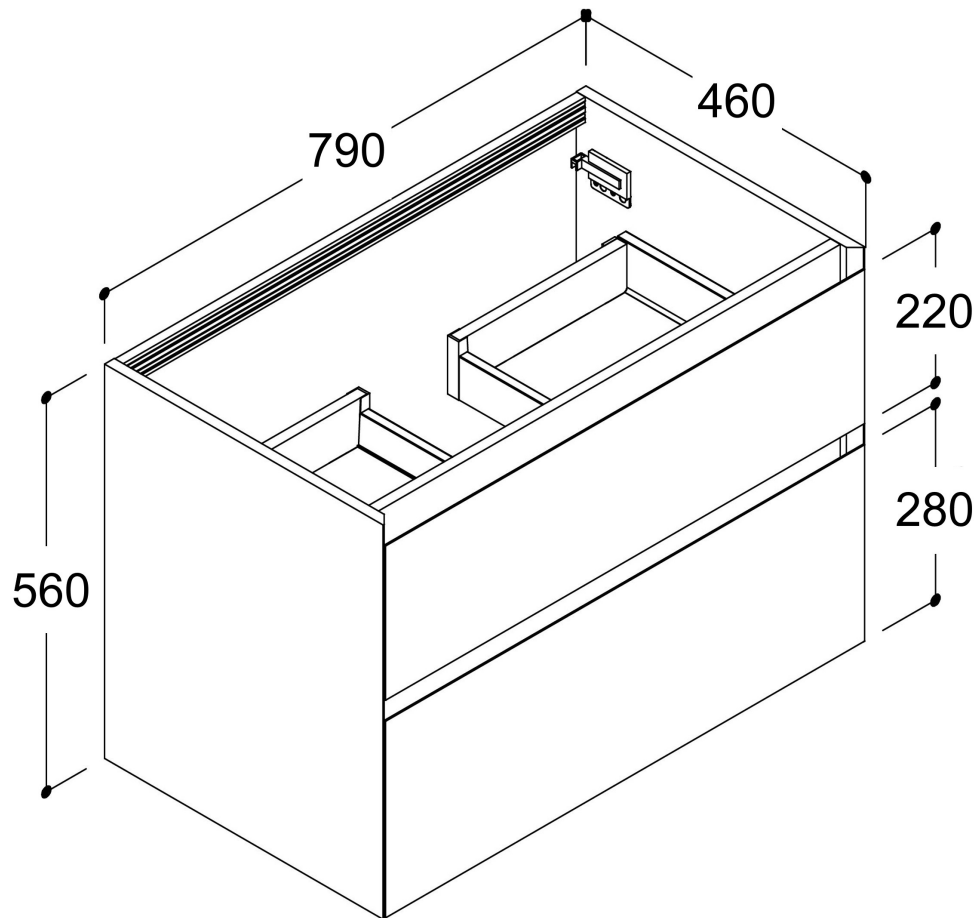

Mozzano Series

800mm Basin Unit

Matt White	TMZ-102-MW
Gloss White	TMZ-102-WH
Cashmere Grey	TMZ-102-CG
Matt Grey	TMZ-102-MG

tissino

Designed to Inspire
Made to Experience

tissino

T 0345 582 8000
E info@tissino.co.uk
W tissino.co.uk