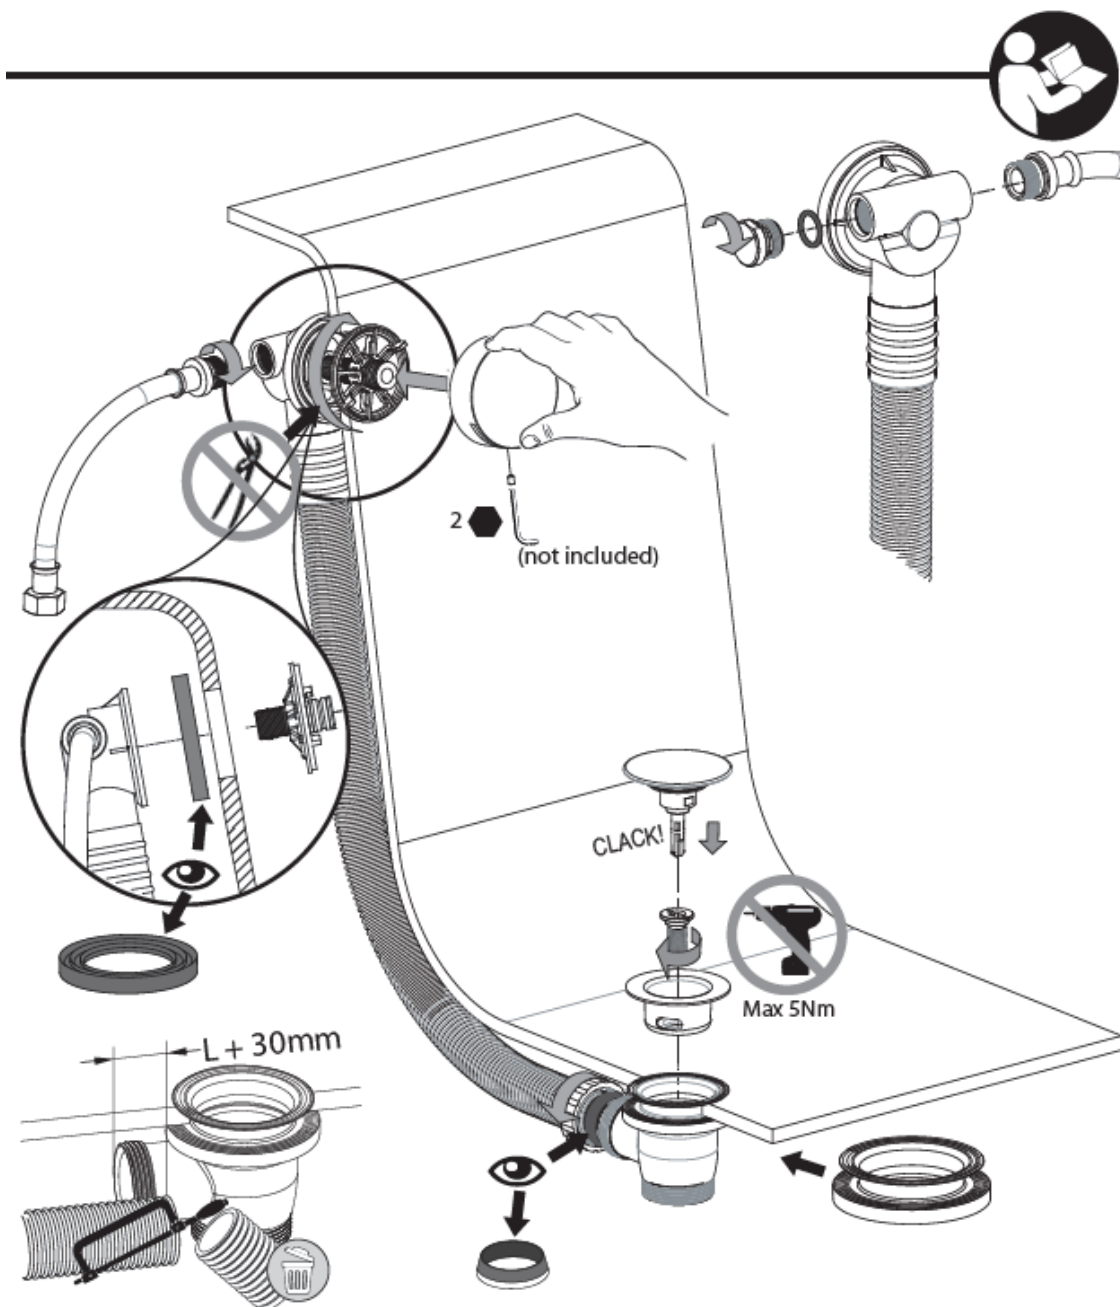

Installation guide

Alek bath filler
TAL-102-BB

tissino

Designed to Inspire
Made to Experience

	min. 1bar/14,5psi max. 6bar/87psi ✓ 3bar/43,5psi	 max. 70°C 158°F		
--	--	------------------------	--	--

T 0345 582 8000
E info@tissino.co.uk
W tissino.co.uk