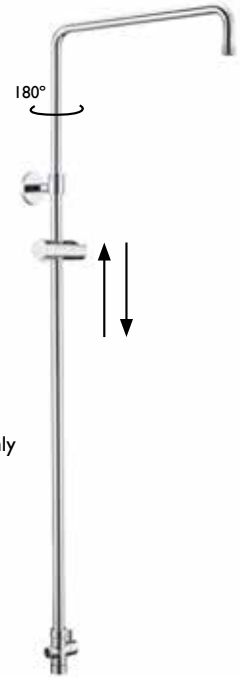

BAGNOSPA
Universal Swivel Shower Column
with Integral Diverter
Height Adjustable from 880-1110 mm
with 3/4" Connection
113 x 398 x 1110 mm
Min. Operating Pressure 1.0 bar MP

To be used with an Exposed Shower Mixer only
BDM-MLI-T201-EXP-XX