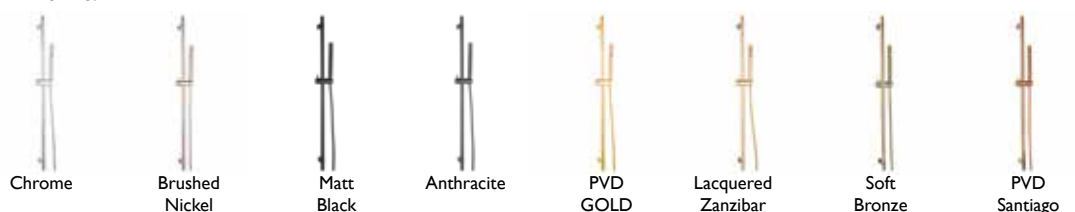

Corsair/Zephyr

Slide Rail Kit

Consists of:

1. Slide Rail 700 mm
   - Single Function Hand Shower
   - Double Interlock Hose 1500 mm
2. Min. Operating Pressure 0.5 bar LP

BDD-SMO-K4175-B-CP	Chrome	£282.00
BDD-SMO-K4175-B-NB	Brushed Nickel	£343.00
BDD-SMO-K4175-B-MB	Matt Black	£390.00
BDD-SMO-K4175-C-LZ	Lacquered Zanzibar	£440.00

Universal

Slide Rail Kit

Consists of:

- Slide Rail 700 mm
- Single Function Hand Shower
- Double Interlock Hose 1500 mm

BDD-UNI-K515-CP	Chrome	£55.00
BDD-UNI-K515-MB	Matt Black	£76.00

M-Line/Toko/Teatro

Slide Rail Kit

Consists of:

1. Slide Rail 950 mm
   - Single Function Hand Shower
   - Double Interlock Hose 1500 mm
2. Min. Operating Pressure 0.5 bar LP

BDD-MLI-K515-A-CP	Chrome	£211.00
BDD-MLI-K515-A-NB	Brushed Nickel	£330.00
BDD-MLI-K515-A-MB	Matt Black	£254.00
BDD-MLI-K515-A-AN	Anthracite	£335.00
BDD-MLI-K515-A-PG	PVD Gold	£385.00
BDD-MLI-K515-C-LZ	Lacquered Zanzibar	£335.00
BDD-MLI-K515-A-SBZ	Soft Bronze	£330.00
BDD-MLI-K515-A-RCP	Santiago	£385.00

Embassy

Slide Rail Kit

Consists of:

1. Slide Rail 700 mm
   - 3 Function Hand Shower
   - Double Interlock Hose 1500 mm
2. Min. Operating Pressure 1.0 bar MP

AQE-EMB-K515-CP	Chrome	£107.00

Diplomat

Slide Rail Kit

Consists of:

1. Slide Rail 900 mm
   - 3 Function Hand Shower
   - Double Interlock Hose 1500 mm
2. Min. Operating Pressure 1.0 bar MP

AQE-DIP-K515-CP	Chrome	£111.00

FINISHES: