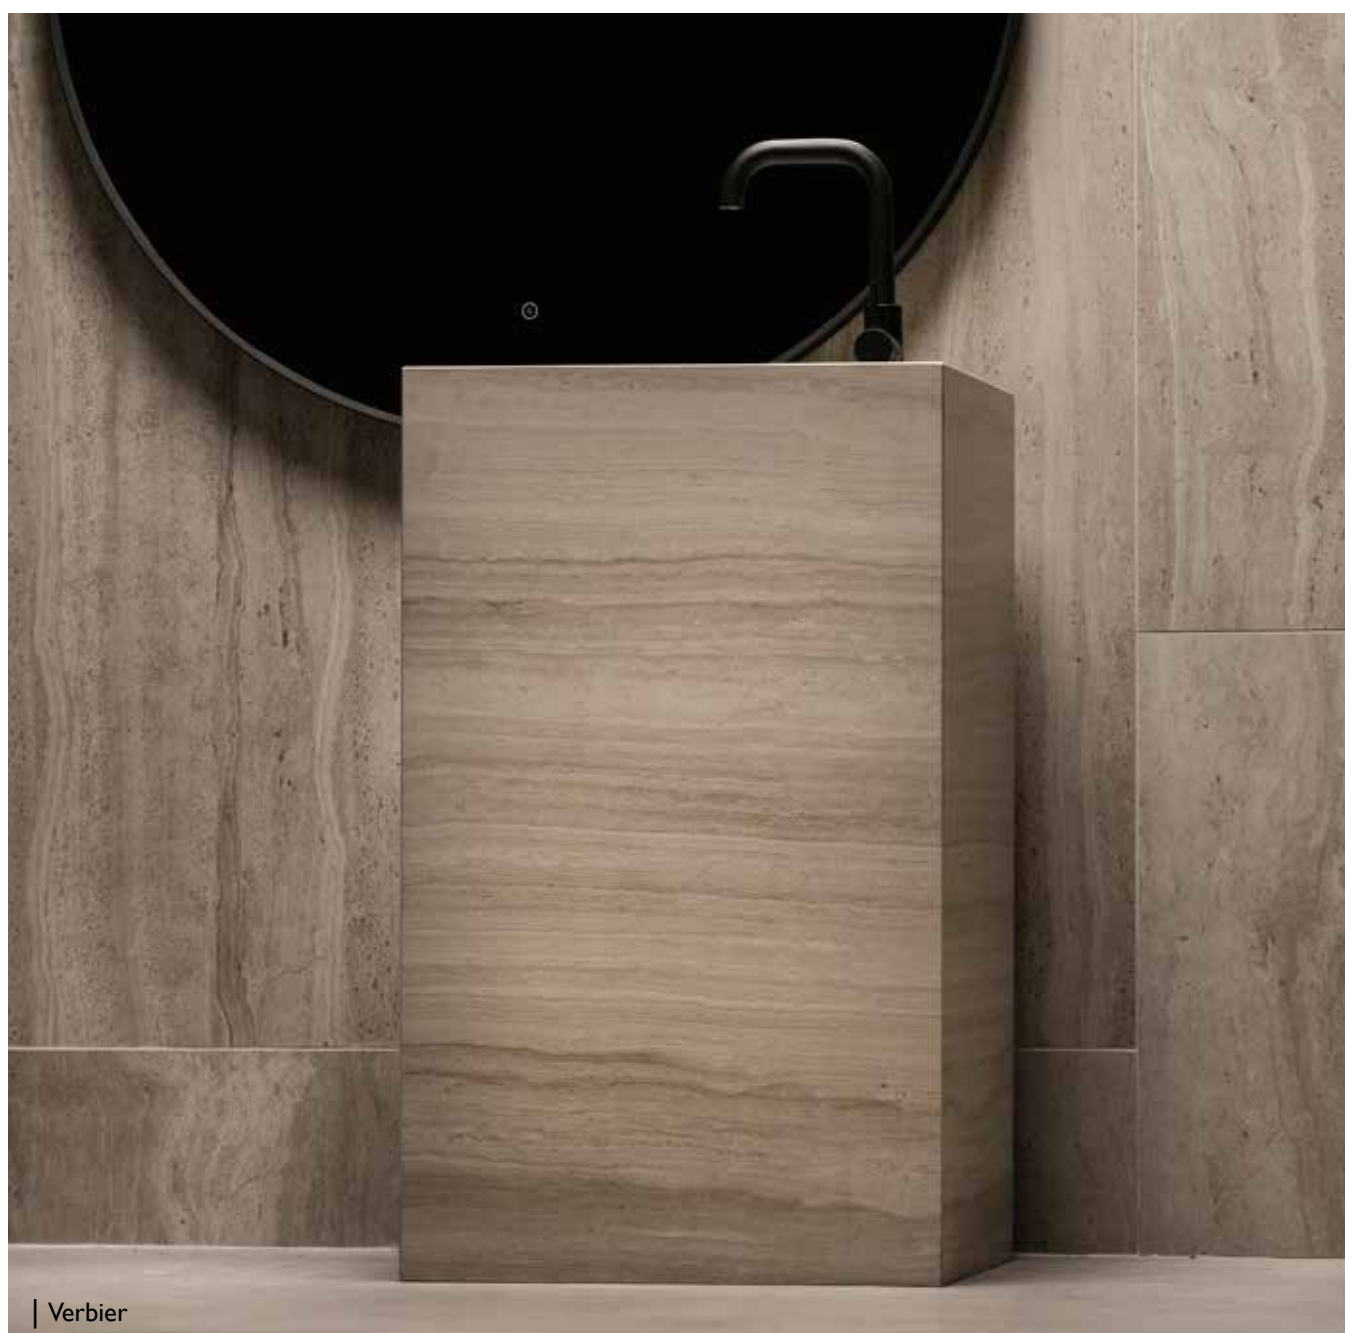

The Hotel Chic trend sees many walls blending into countertops and basins to create a sleek and contemporary yet timeless look.

We make this possible with a diverse collection of basins stretching from textured looks to custom sizing. The most imaginative of designs can be found with the Alpine range, in itself offering 11 basin designs and 3 countertops with an unrivalled choice of finishes. This makes the Alpine range our most versatile to create your signature style. Choose from freestanding to wall hung options, with double basins and extended countertop styles available.

We strive for quality and durability to the very core of our products – the base of the Alpine range is made from Wedi; an extruded polystyrene rigid foam that is reinforced with glass fibre and coated with a polymer modified cement providing a smooth surface for tiling. The result is mould and fungus proof but above all it is 100% waterproof.

| Verbier