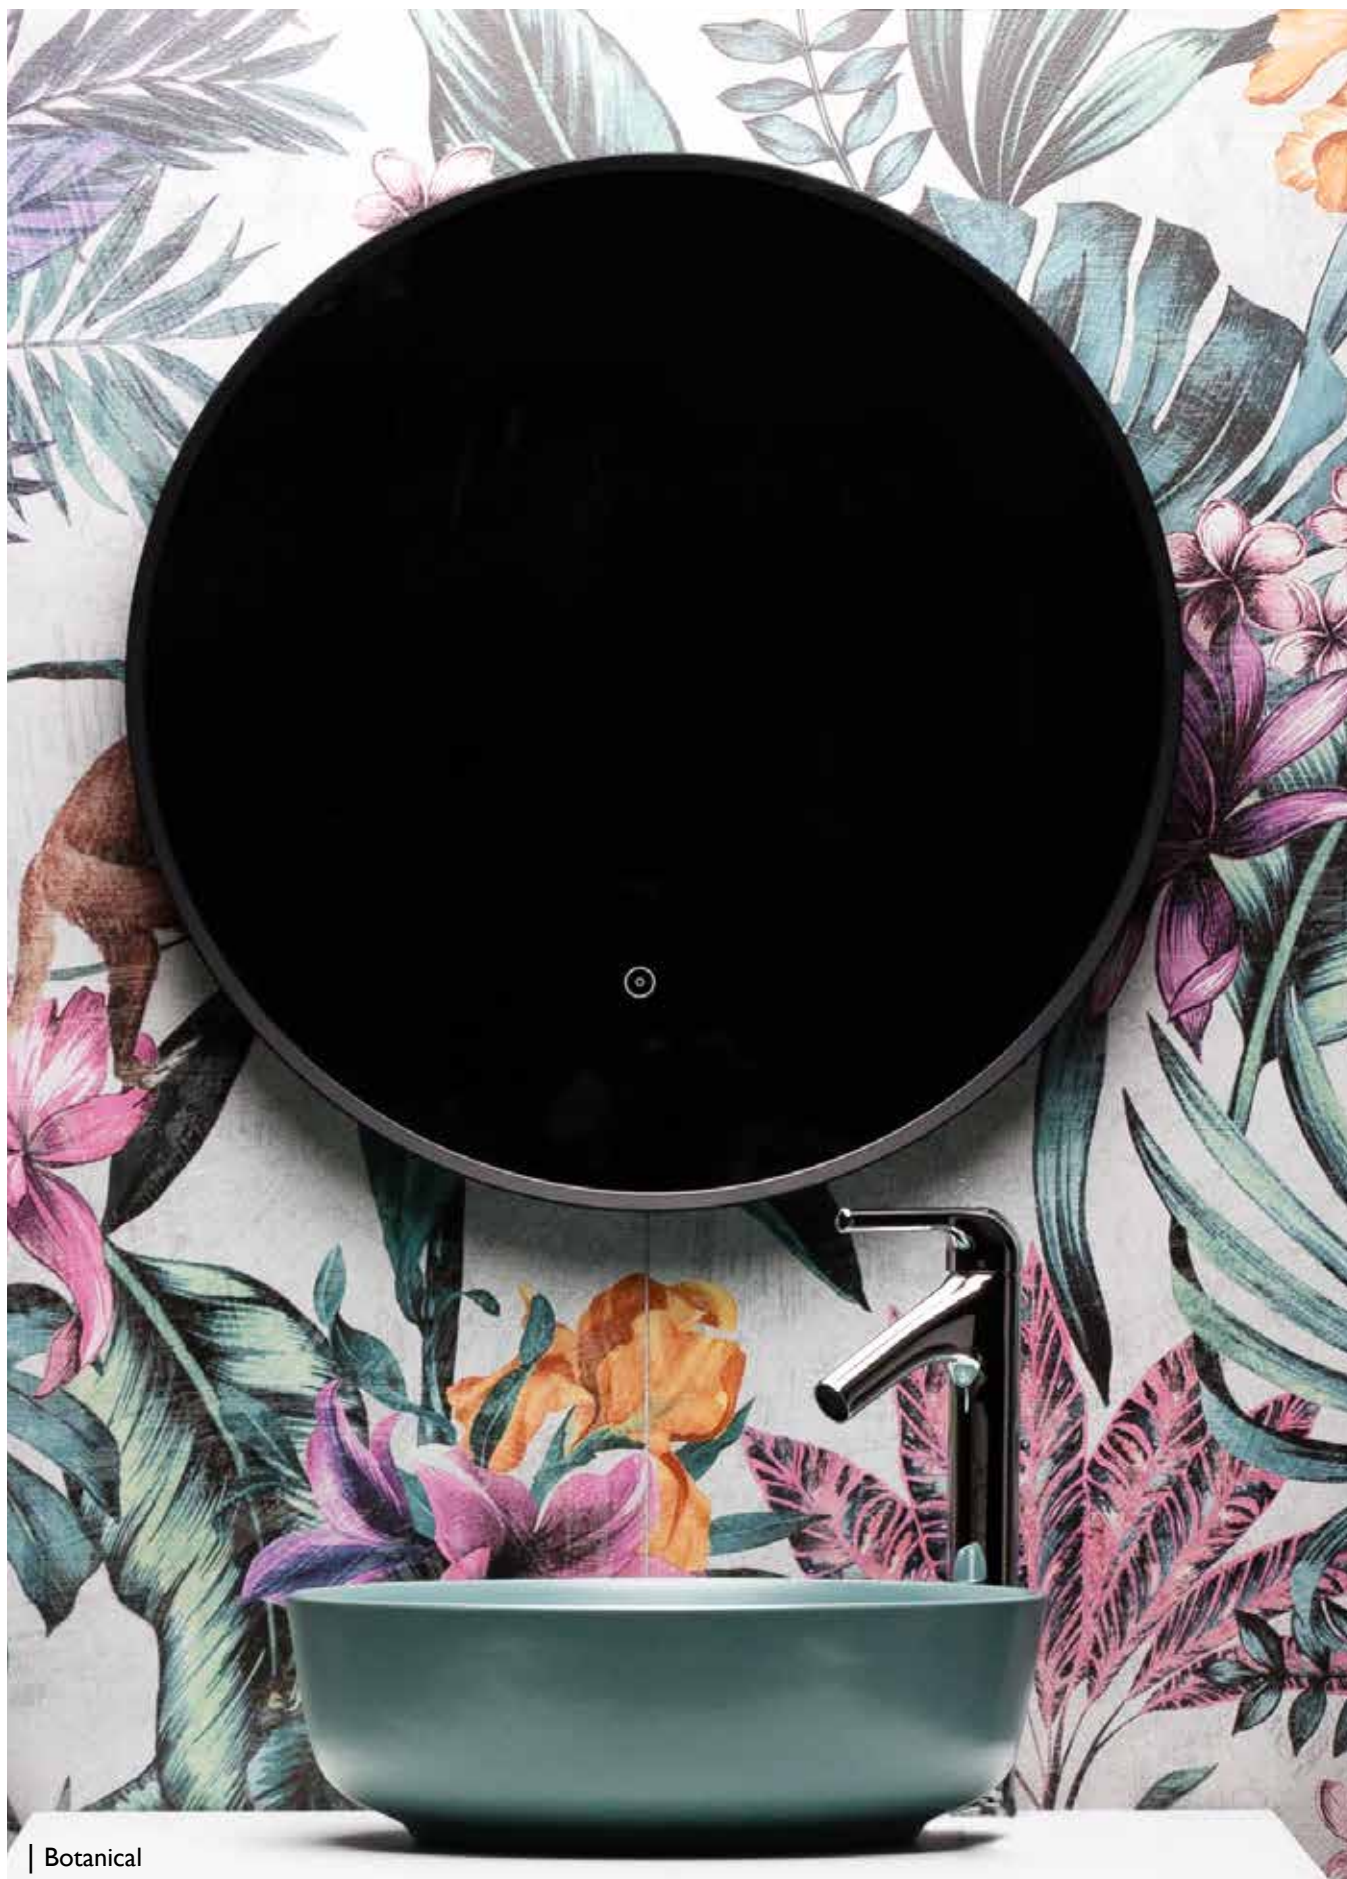

| Botanical