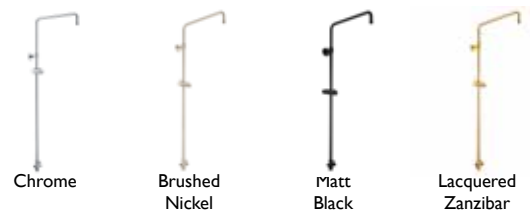

BAGNOSPA
Universal Swivel Shower Column
with Integral Diverter
Height Adjustable from 880-1110 mm
with 3/4" Connection
113 x 398 x 1110 mm
Min. Operating Pressure 1.0 bar MP

To be used with an Exposed Shower Mixer only
BDM-MLI-T201-EXP-XX

BDD-SPA-502-CP	Chrome	£265.00
BDD-SPA-502-NB	Brushed Nickel	£372.00
BDD-SPA-502-MB	Matt Black	£336.00
BDD-SPA-502-A-LZ	Lacquered Zanzibar	£420.00

RECOMMENDED SHOWERING ACCESSORIES:

SHOWER HEADS: Zephyr	M-Line Diffusion	Koy	Aquaeco
HAND SHOWERS: Zephyr	M-Line	Universal	M-Line

For more Shower Head options see pages 89-90, for Hand Showers & Hoses see pages 95-96.

FINISHES: