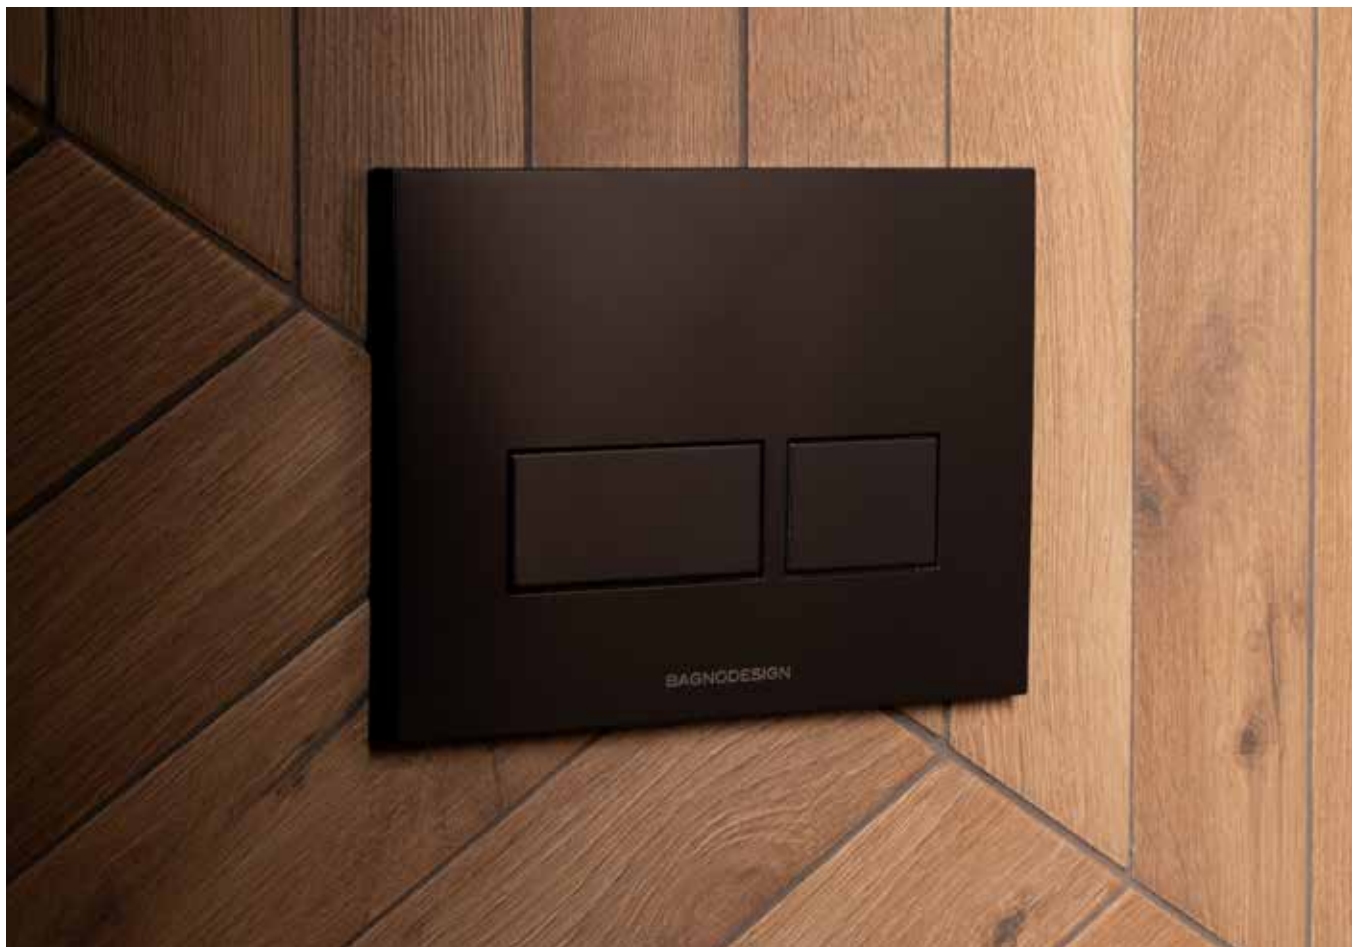

BAGNODESIGN
ABS Flush Plate (Dual Flush)

AQE-K5231-K-ESG2	Chrome	£72.00
AQE-K5231-K-ESG2-NB	Brushed Nickel	£165.00
AQE-K5231-K-ESG4	Matt Black	£72.00
AQE-K5231-K-ESG8	Anthracite	£84.00
AQE-K5231-K-ESG6	Satin Gold	£84.00
AQE-K5231-K-ESG3	Gloss White	£72.00
AQE-K5231-K-ESG7	Matt White	£72.00
AQE-K5231-K-ESG1	Matt Chrome	£72.00
AQE-K5231-K-ESG2-SBZ	Soft Bronze	£165.00

BAGNODESIGN
ABS Flush Plate (Dual Flush)

AQE-K5230-K-ESG2	Chrome	£72.00
AQE-K5230-K-ESG2-NB	Brushed Nickel	£160.00
AQE-K5230-K-ESG4-MB	Matt Black	£72.00
AQE-K5230-K-ESG7	Anthracite	£84.00
AQE-K5230-K-ESG6	Satin Gold	£84.00
AQE-K5230-K-ESG2-GD	Gold	£144.00
AQE-K5230-K-ESG3-WH	Gloss White	£72.00
AQE-K5230-K-ESG8	Matt White	£72.00
AQE-K5230-K-ESG2-SBZ	Soft Bronze	£160.00
AQE-K5230-K-ESG2-RCP	Santiago	£160.00

BAGNODESIGN
ABS Flush Plate (Dual Flush)

BDP-K5233-K-ESG1	Chrome	£65.00