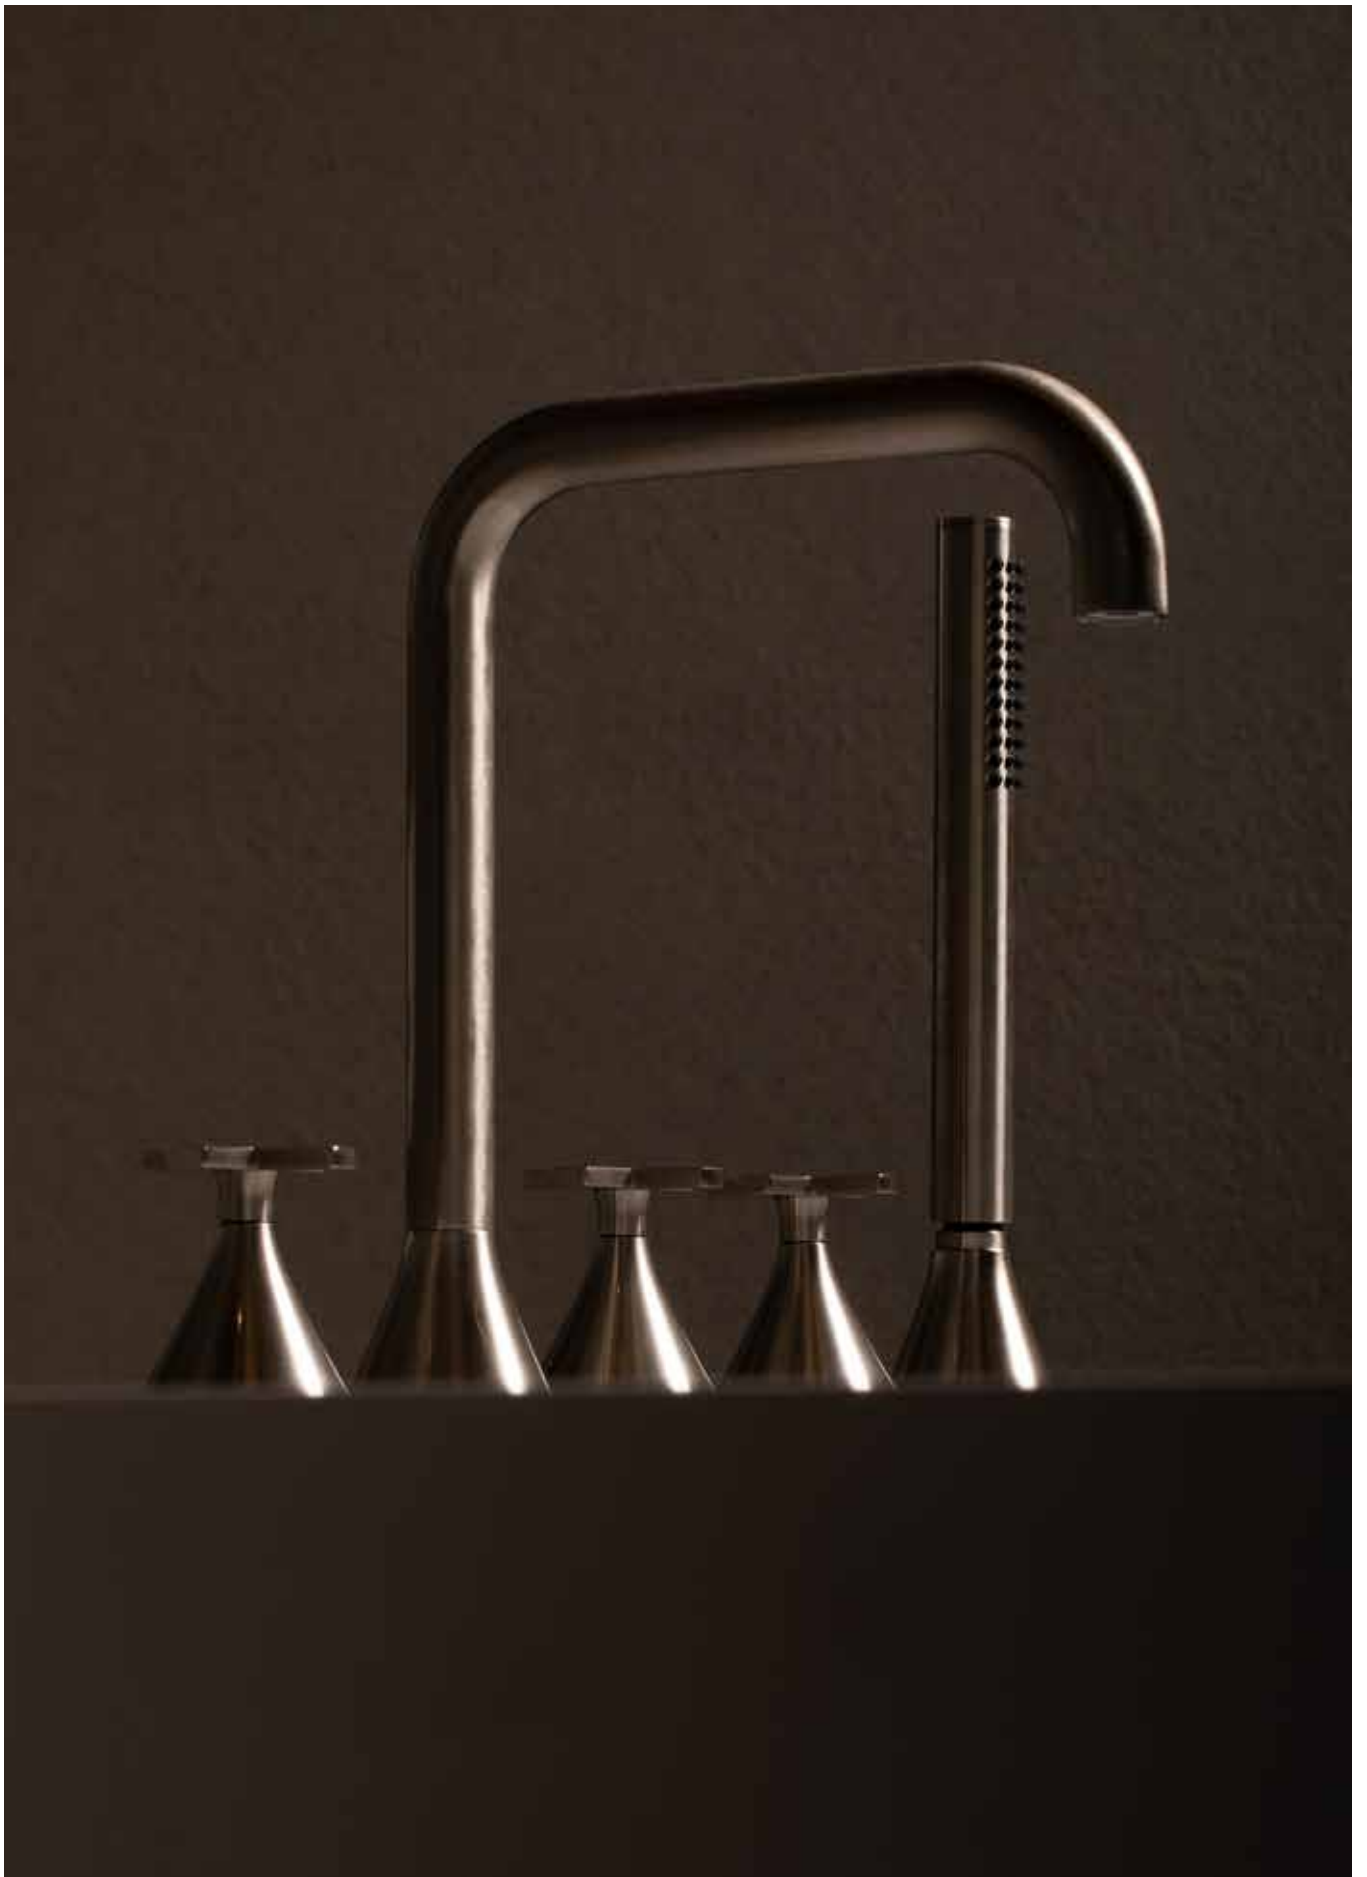

FINISHES:

recommended accessories Orology (Pages 175-177)

BRISTOL

Mono Basin Mixer
with Lever Handle
without Waste
with 1/2" Flexible Pipes
Min. Operating Pressure 1.0 bar MP

BDM-BIS-301SL-CP	Chrome	£405.00
BDM-BIS-301SL-NB	Brushed Nickel	£605.00
BDM-BIS-301SL-MB	Matt Black	£490.00
BDM-BIS-301SL-SBZ	Soft Bronze	£605.00
BDM-BIS-301SL-RCP	Santiago	£795.00