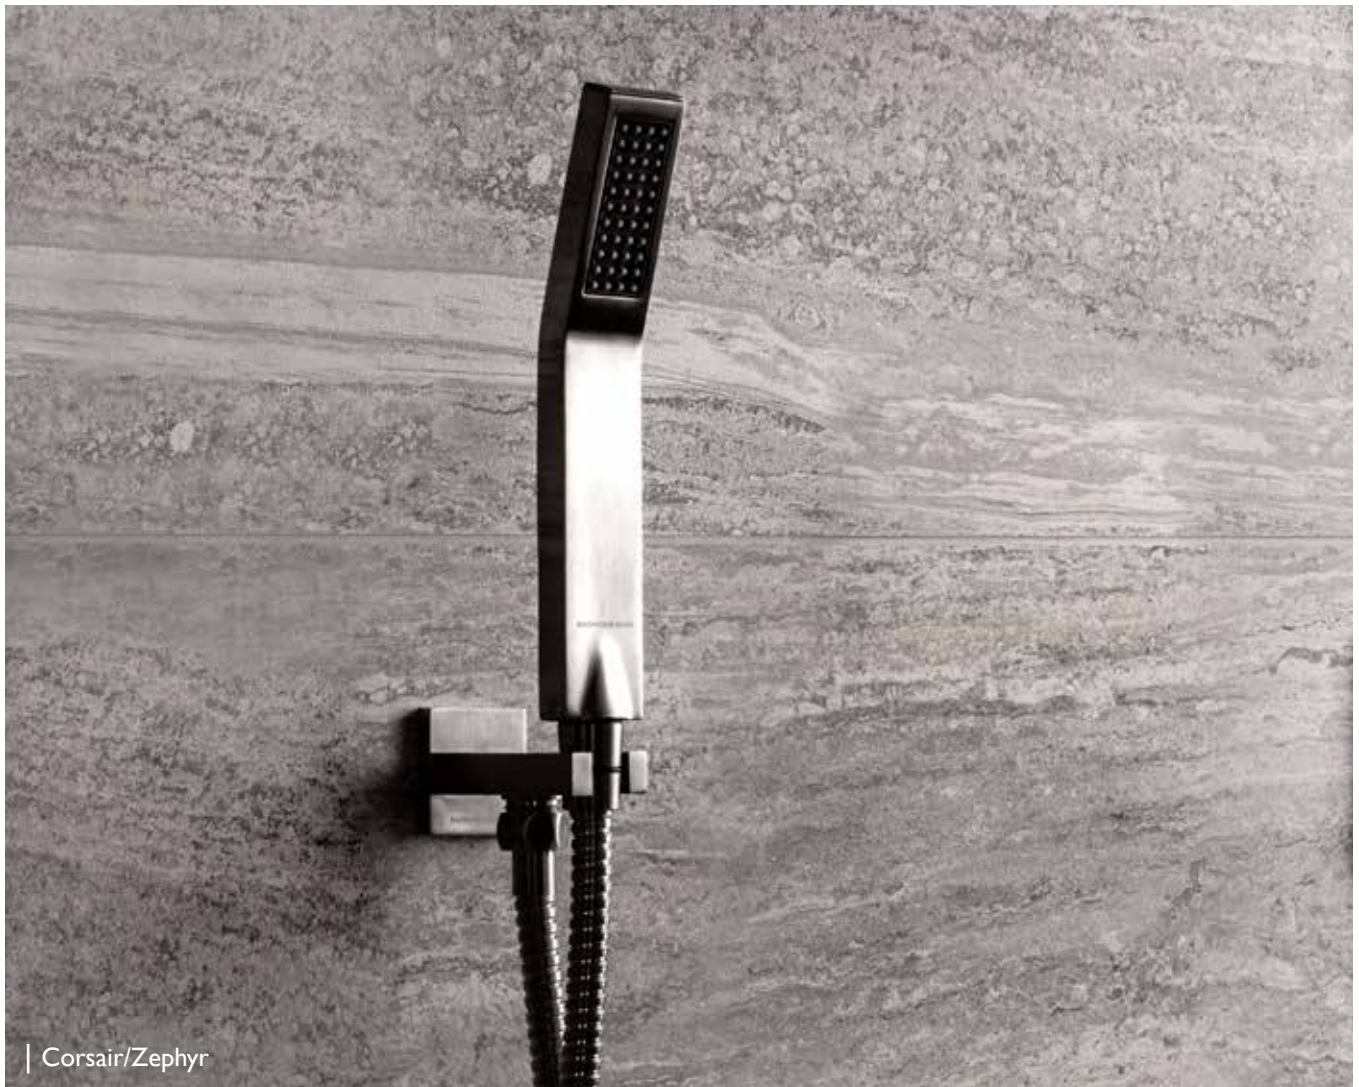

M-Line/Toko/Teatro

Hand Shower Kit

Consists of:

1. Combined Wall Inlet
   - Single Function Hand Shower
   - Double Interlock Hose 1500 mm
2. Min. Operating Pressure 0.5 bar LP

Corsair/Zephyr

Hand Shower Kit

Consists of:

1. Combined Wall Inlet
   - Single Function Hand Shower
   - Double Interlock Hose 1500 mm
2. Min. Operating Pressure 0.5 bar LP

BDD-MLI-D515-A-CP	Chrome	£102.00
BDD-MLI-D515-A-NB	Brushed Nickel	£175.00
BDD-MLI-D515-A-MB	Matt Black	£150.00
BDD-MLI-D515-A-PG	PVD Gold	£215.00
BDD-MLI-D515-B-LZ	Lacquered Zanzibar	£192.00
BDD-MLI-D515-A-AN	Anthracite	£200.00
BDD-MLI-D515-B-SBZ	Soft Bronze	£175.00
BDD-MLI-D515-B-RCP	Santiago	£215.00

BDD-HSW-D515-CP	Chrome	£126.00
BDD-HSW-D515-NB	Brushed Nickel	£174.00
BDD-HSW-D515-MB	Matt Black	£192.00
BDD-HSW-D515-PG	PVD Gold	£205.00
BDD-HSW-D515-A-LZ	Lacquered Zanzibar	£195.00

| Corsair/Zephyr