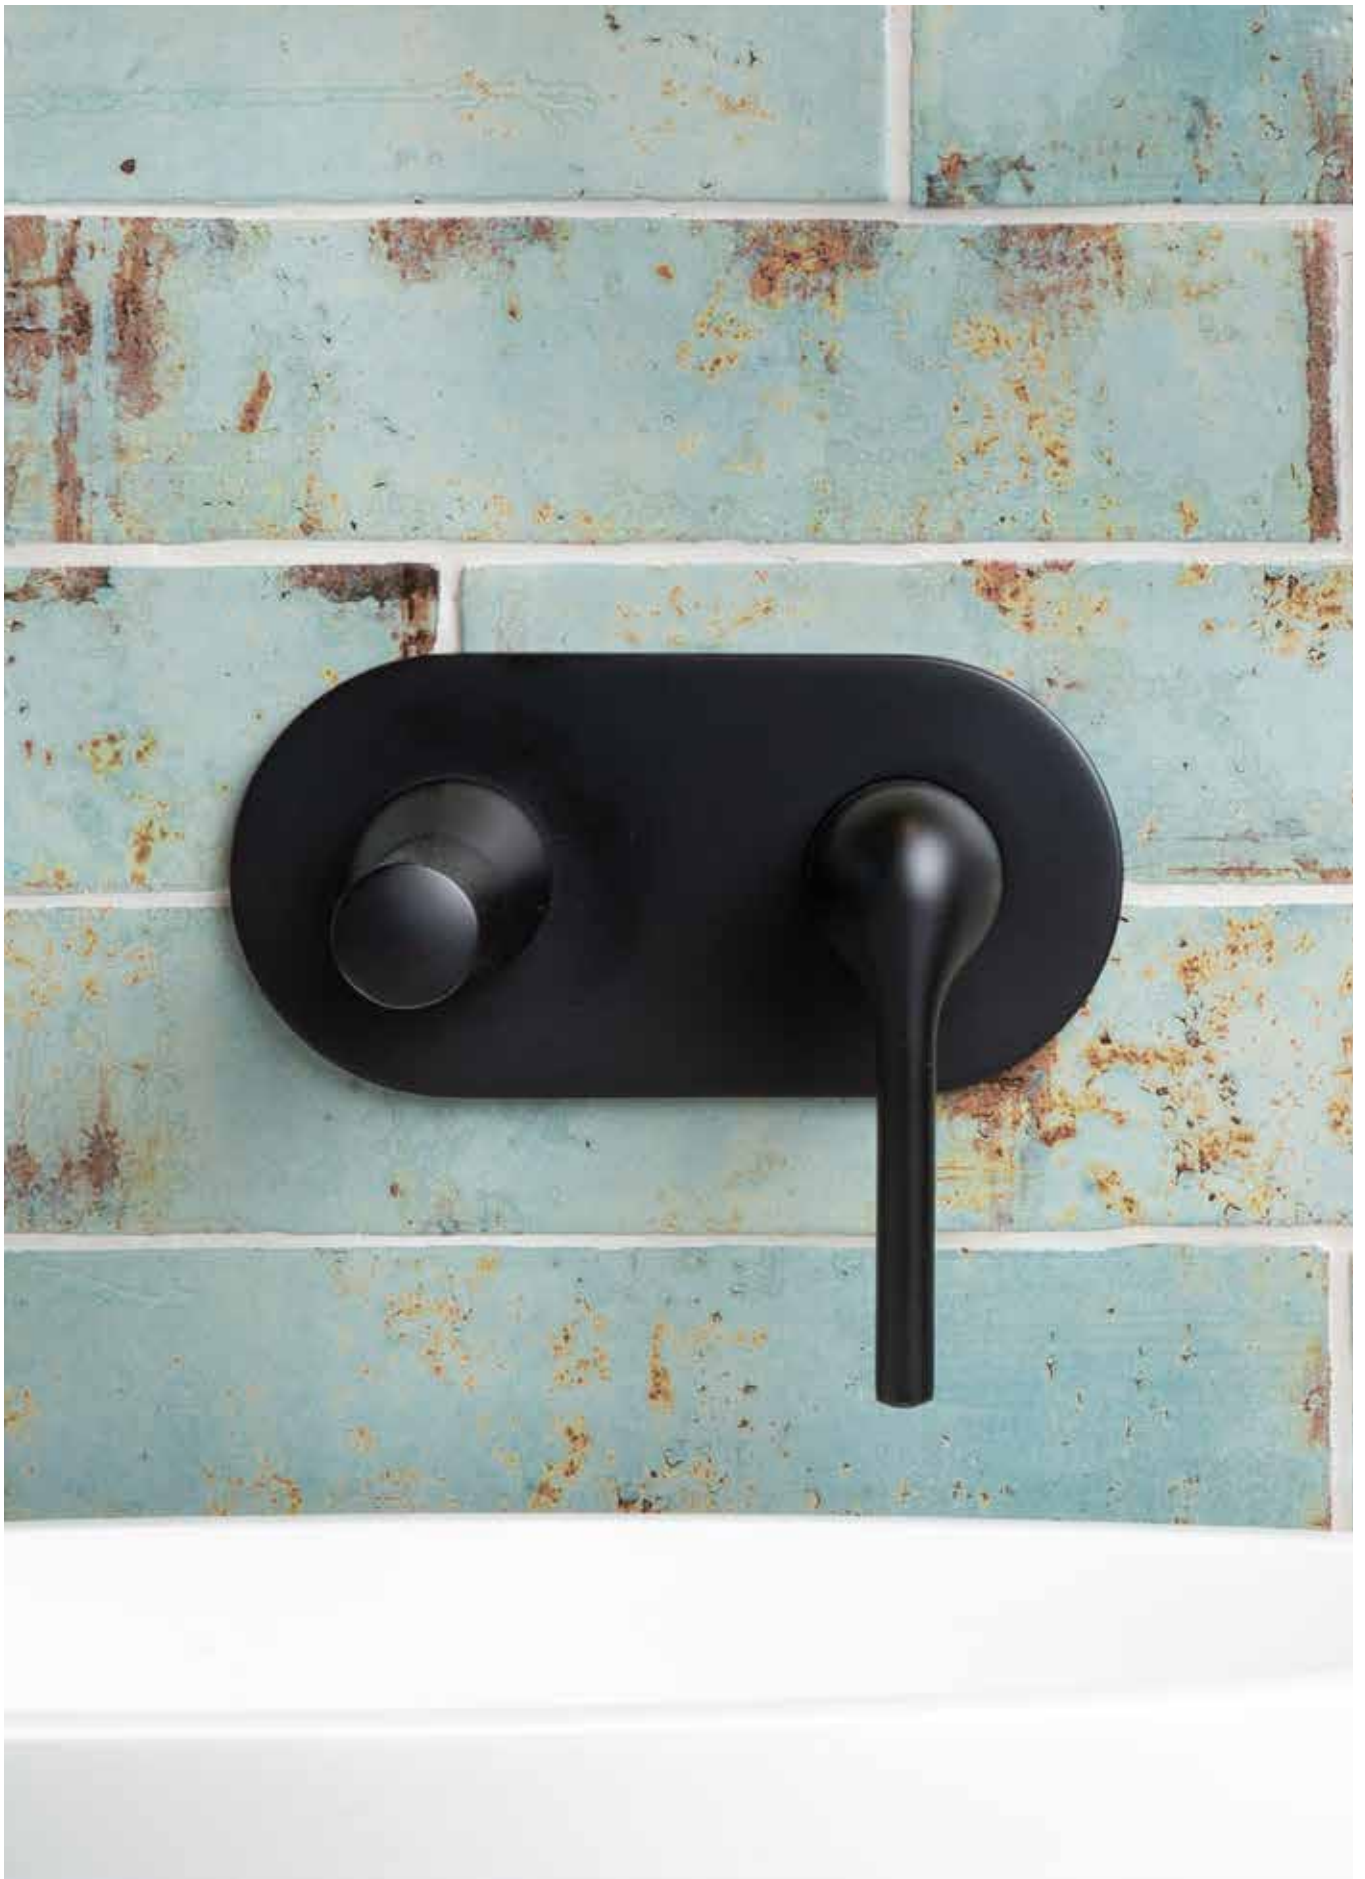

Wall Mounted Bath Spout
Length 180 mm
Min. Operating Pressure 0.5 bar LP

BDM-ZEP-407-CP	Chrome	£127.00
BDM-ZEP-407-MB	Matt Black	£164.00

FINISHES:

recommended accessories Zephyr (Pages 180-181)

Mono Basin Mixer
without Waste
with 1/2" Flexible Pipes
Min. Operating Pressure 0.5 bar LP