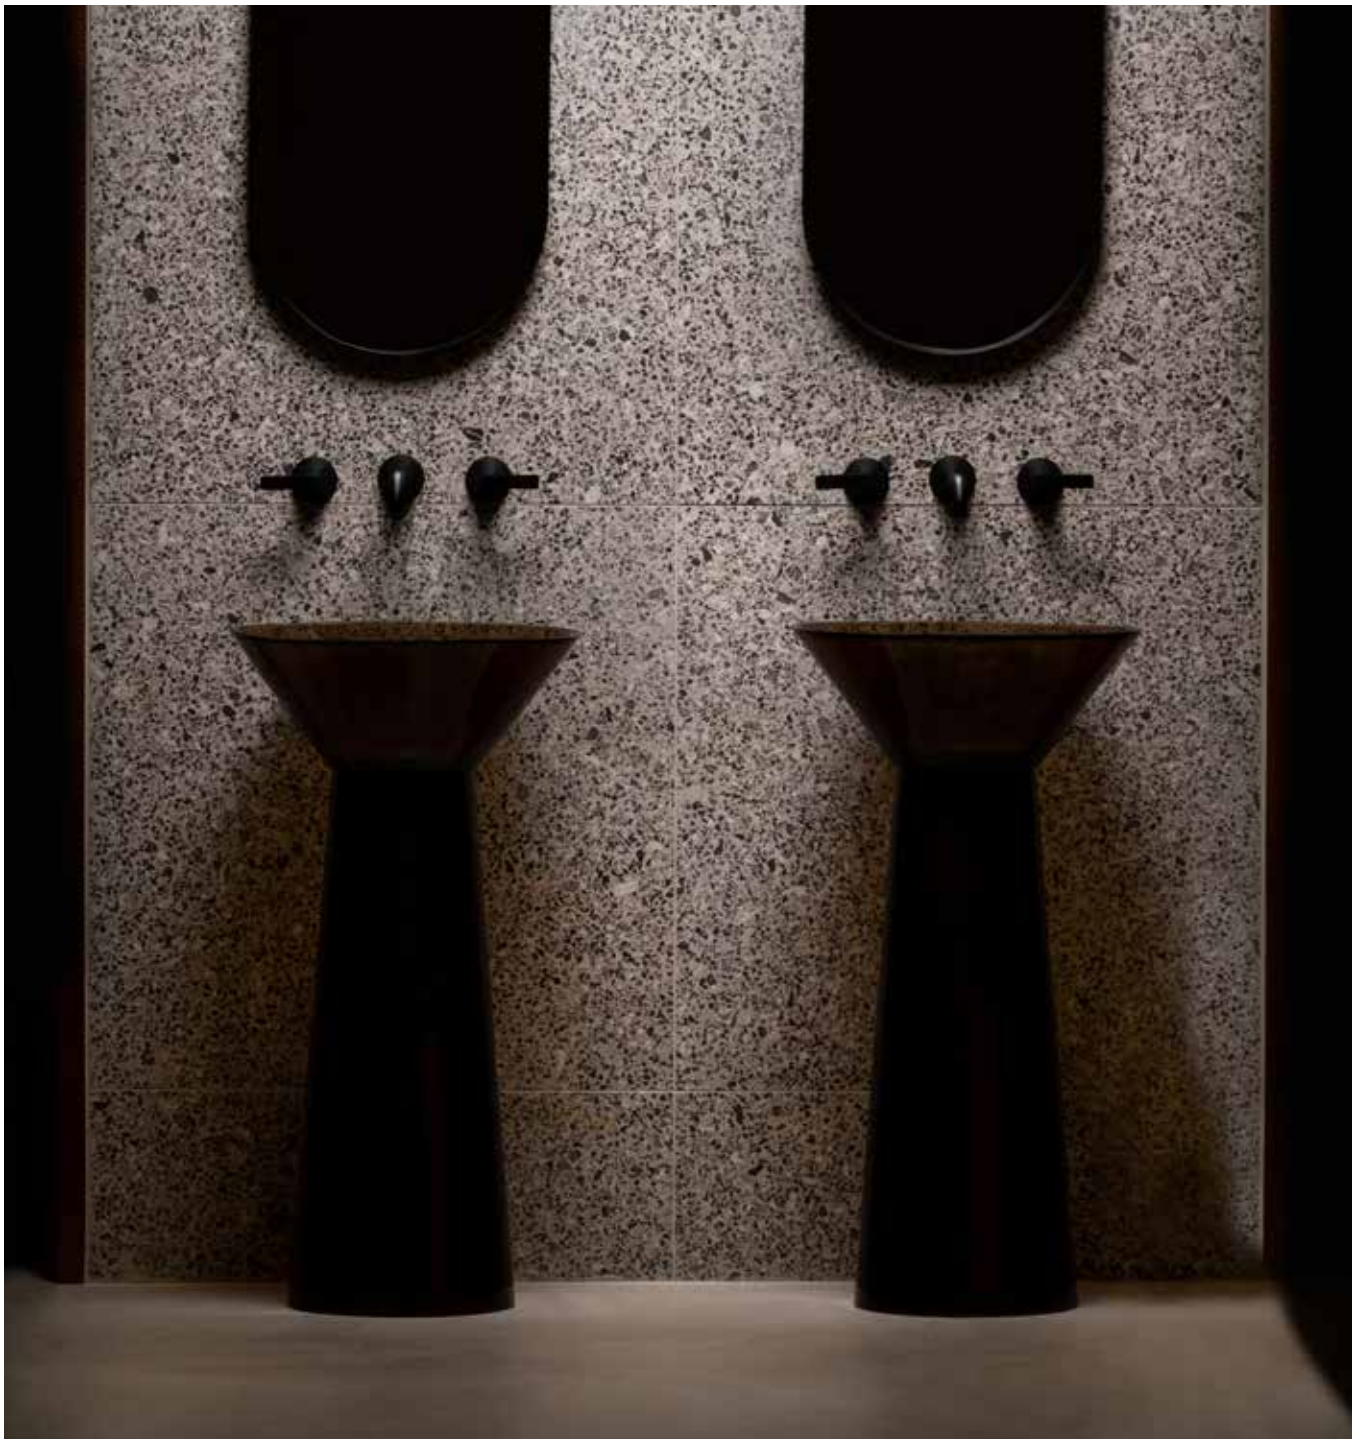

Freestanding Wash Basin
No Tap Hole
without Overflow
Dia. 450 x 850 mm

Countertop Wash Basin
No Tap Hole
without Overflow
Dia. 450 x 180 mm

BDS-BIS-501-GXB

Galaxy Black

£1970.00

BDS-BIS-701-GXB

Galaxy Black

£550.00