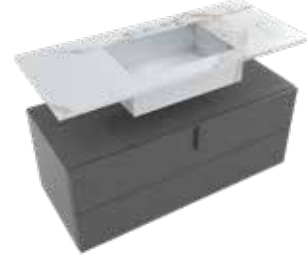

COMPOSITION OROLOGY B

Single Vanity Unit - 1200 x 512 x 480 mm