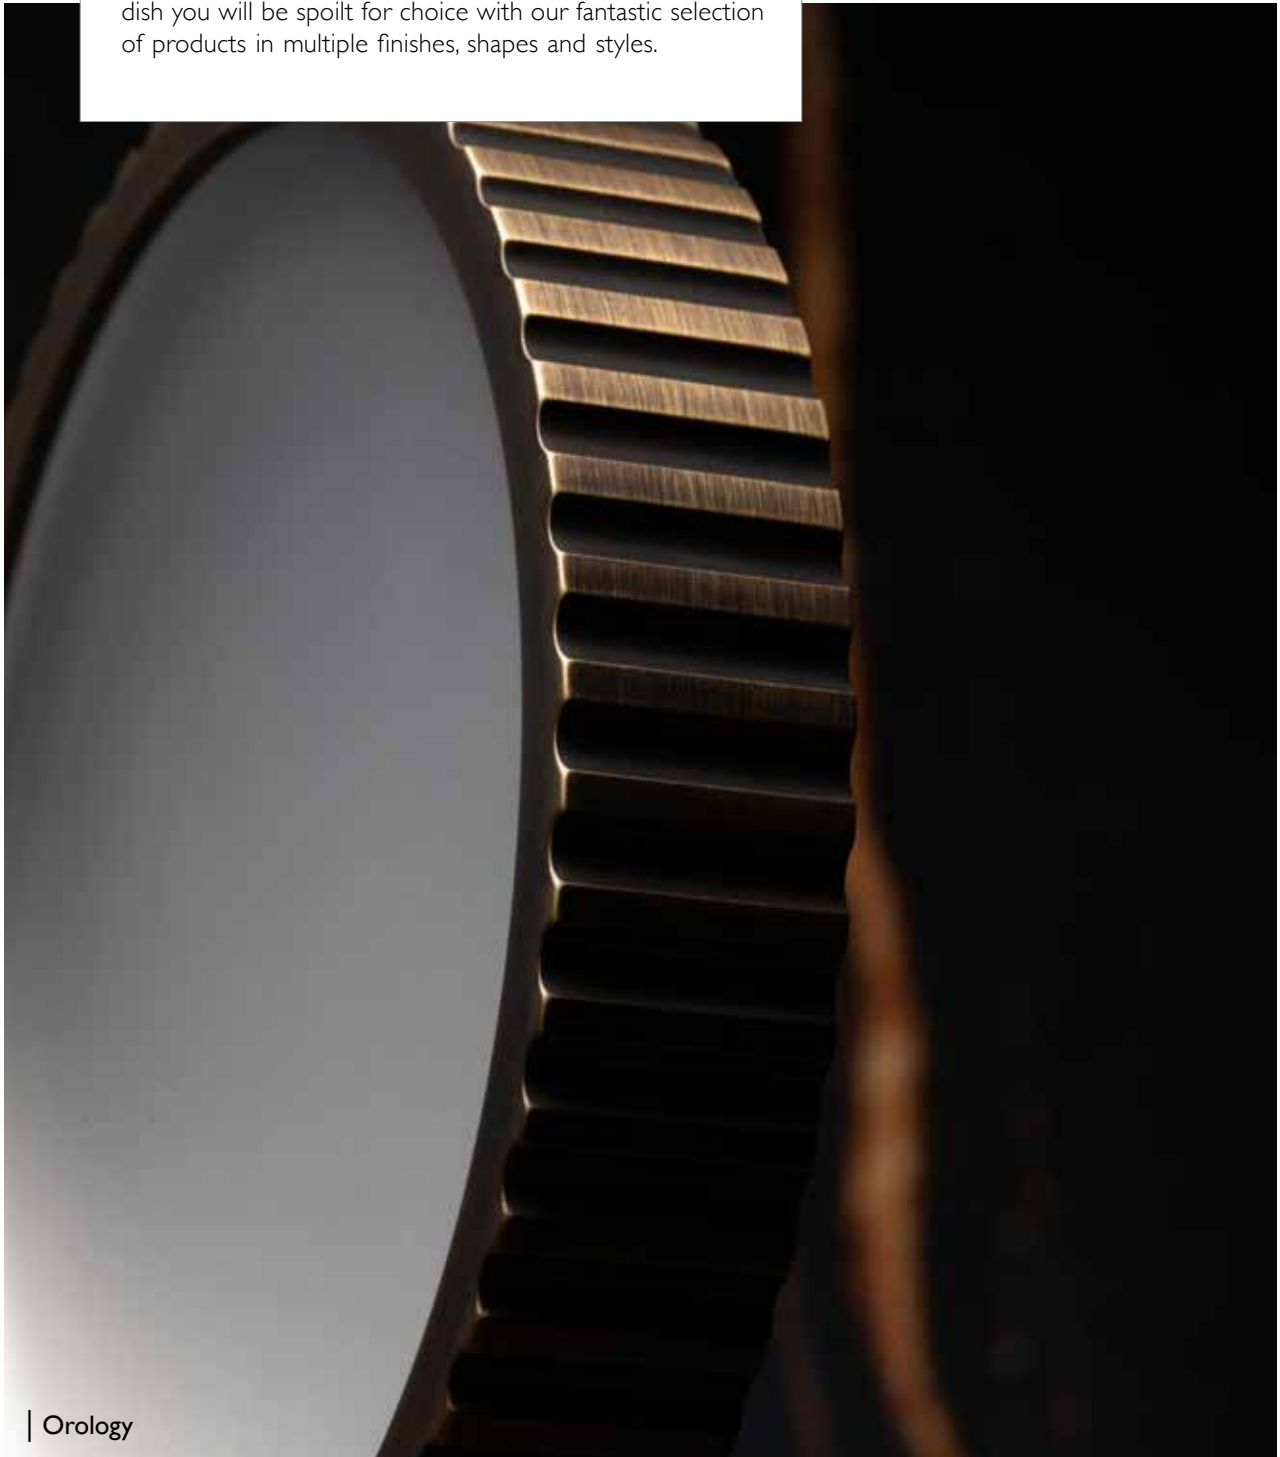

Our products are tested to leading European industry standards and we provide up to 10 years guarantee. Whether you are looking for a Soft Bronze towel rail or Santiago soap dish you will be spoilt for choice with our fantastic selection of products in multiple finishes, shapes and styles.