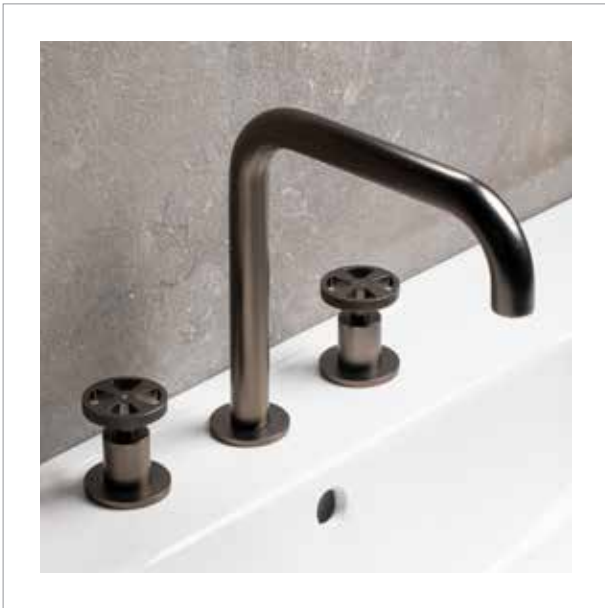

GET THE LATEST LOOK

A FRESH TAKE ON INDUSTRIAL STYLE

Industrial design is a trend that has remained strong over recent years, steadily evolving with hints of modern concepts. The finished look satisfies both utilitarian and commercial purposes.

Our Revolution collection reflects the same concept, beautifully tying together modern and elegantly organic aesthetics. The brassware comes in multiple favourable options including the popular Matt Black finish whilst drawing inspiration from the Industrial Revolution with unique cog-like mixer handles and luxurious knurling details. Such statement design is enough to add character to even the most minimalistic basin areas.

THE POWER OF COLOUR

In line with this year's more optimistic outlook, colour is back. Offering up a cheerful palette that ranges from matt pink, thistle blue, fern green, dusky pink to buttercup yellow and terracotta tones, the options for a brighter, bolder bathroom are endless.

Elevate your aesthetic with a coloured washbasin and tiles set in vibrant tones against an otherwise neutral palette for a fresh take on Scandi style, or layer up a rainbow of hues and textures for a candy-bright space with retro-inspired appeal. Colour-blocking offers another impactful way to introduce colour, from solid swatches of your favourite shade against a black or white base or by layering contrasting colours for a mood-boosting pop to brighten up your day.