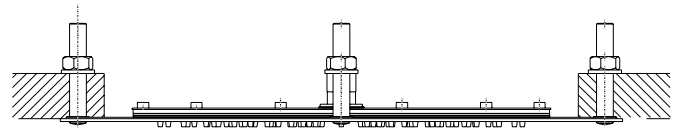

Options Round

Recessed Shower Head
with Rainfall Function
with 1/2" Connection
Dia. 300 mm
Min. Operating Pressure 0.5 bar LP

(Can be disassembled for cleaning)

BDD-OPT-515-CP	Chrome	£632.00
BDD-OPT-515-NB	Brushed Nickel	£762.00
BDD-OPT-515-MB	Matt Black	£859.00
BDD-OPT-515-AN	Anthracite	£813.00
BDD-OPT-515-PG	PVD Gold	£1375.00
BDD-OPT-515-LZ	Lacquered Zanzibar	£1041.00
BDD-OPT-515-MW	Matt White	£859.00
BDD-OPT-515-SBZ	Soft Bronze	£940.00
BDD-OPT-515-RCP	Santiago	£1375.00

Zephyr

Recessed Shower Head
with Rounded Edges
with Rainfall Function
with 1/2" Connection
400 x 400 mm
Min. Operating Pressure 1.0 bar MP

(Can be disassembled for cleaning)

BDD-URB-510-CP	Chrome	£960.00
BDD-URB-510-NB	Brushed Nickel	£1080.00
BDD-URB-510-MB	Matt Black	£1260.00
BDD-URB-510-AN	Anthracite	£1380.00
BDD-URB-510-LZ	Lacquered Zanzibar	£1430.00
BDD-URB-510-MW	Matt White	£1260.00

Options Round

Recessed Shower Head
with Rainfall Function
with 1/2" Connection
Dia. 400 mm
Min. Operating Pressure 1.0 bar MP

(Can be disassembled for cleaning)

BDD-OPT-516-CP	Chrome	£884.00
BDD-OPT-516-NB	Brushed Nickel	£1045.00
BDD-OPT-516-PG	PVD Gold	£1905.00
BDD-OPT-516-LZ	Lacquered Zanzibar	£1175.00
BDD-OPT-516-MW	Matt White	£1150.00
BDD-OPT-516-SBZ	Soft Bronze	£1215.00
BDD-OPT-516-RCP	Santiago	£1905.00

A Slim Shower Head with the main body hidden away providing a minimalistic look