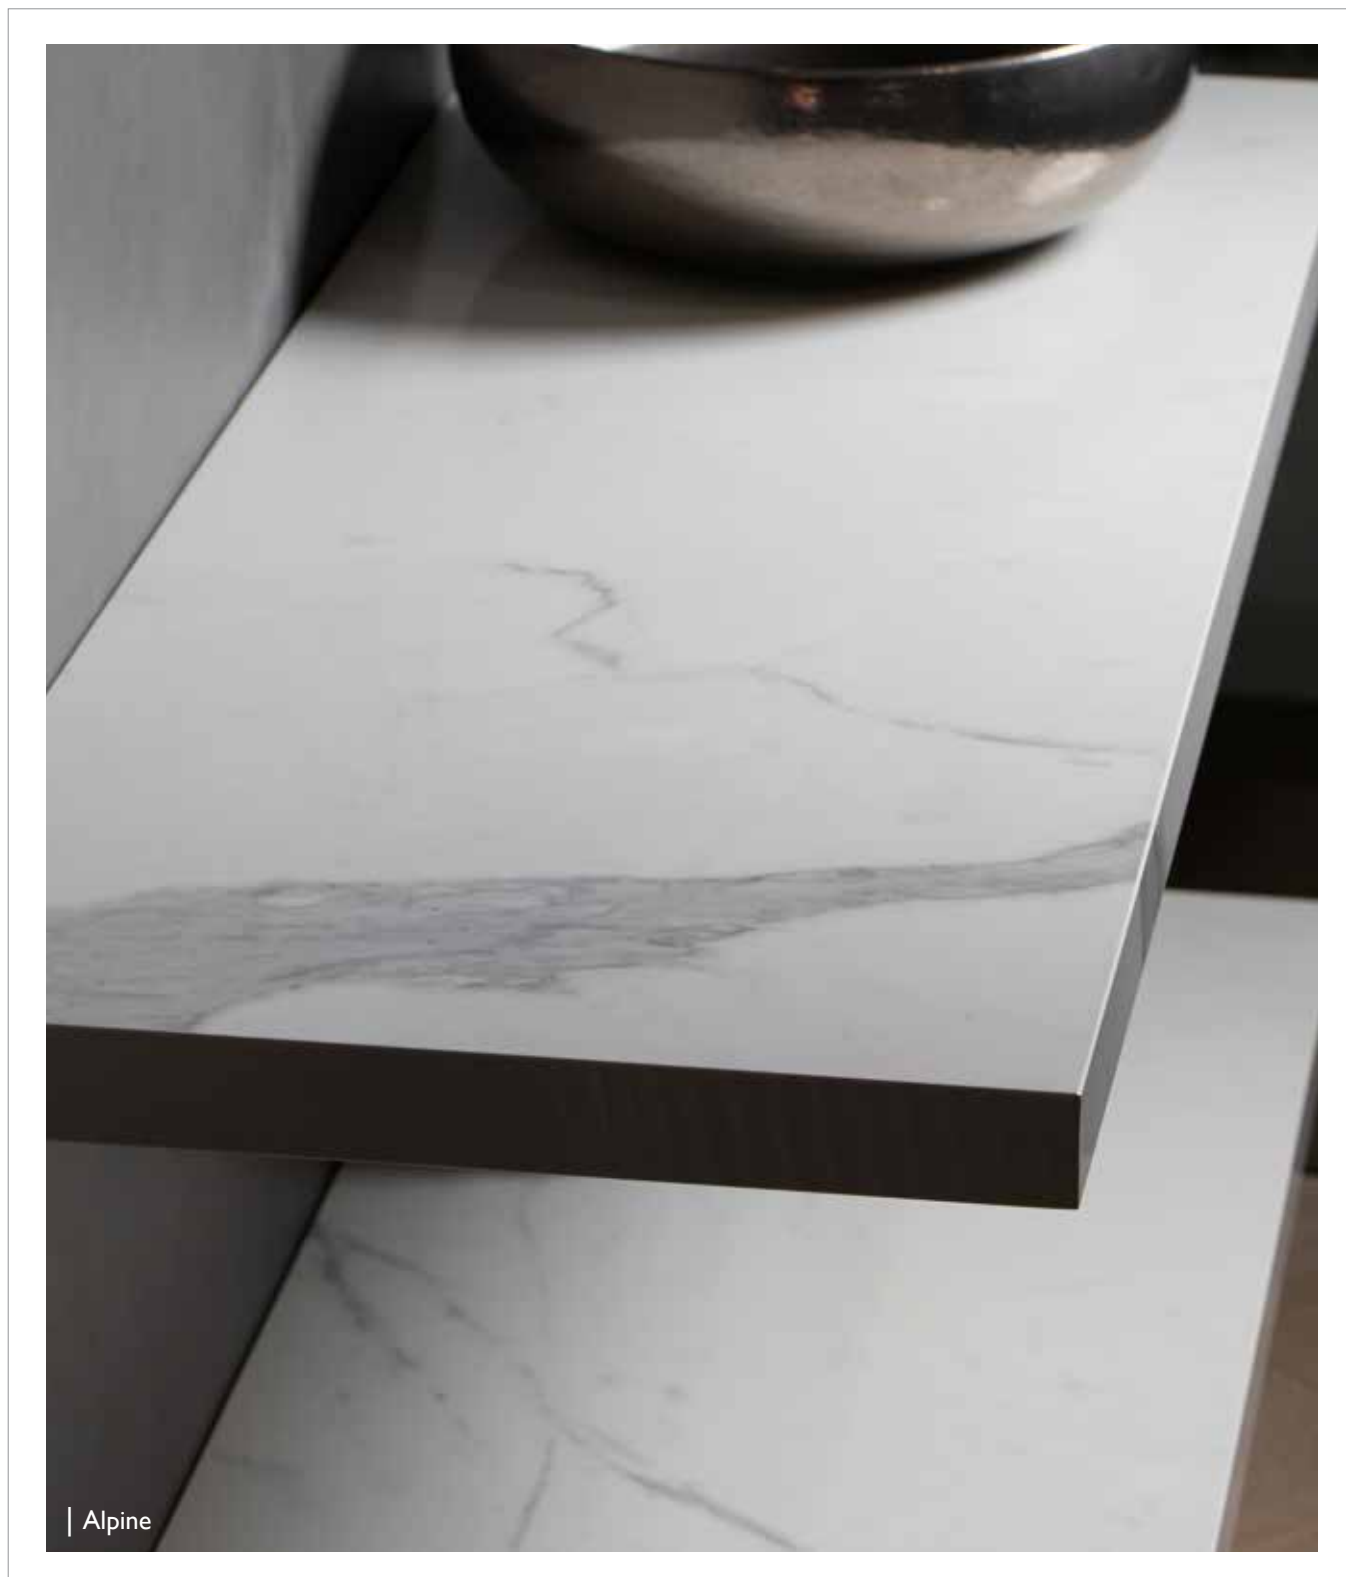

COUNTERTOPS

Countertops are a sleek solution for bathrooms that do not require storage. Wood effect infuses the warmth of nature into the bathroom, whilst stone and marble finishes can be found in our Alpine slab range. Handmade from porcelain slab tiles adorning a non-porous waterproof Wedi base, we bring you numerous bespoke options with the ability to coordinate your wall tiles to your basin and shelf for seamless coordination.

Vanity units and additional storage options are available in the Furniture & Sanitaryware section.

| Alpine