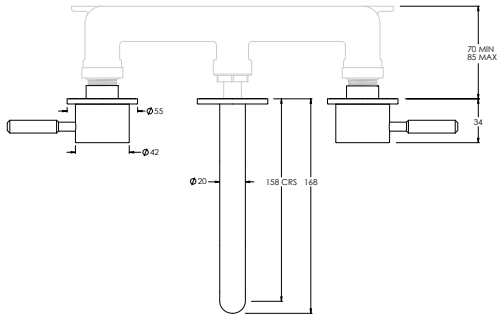

DOMO FLOW RATES & DIMENSIONS

DOMO DO1008

3TH WALL MOUNTED BASIN MIXER (165MM SPOUT)**

Water pressure BAR	0.5	1.0	2.0	3.0	4.0	5.0
Outlets LITRES/MIN	5.9	8.3	11.7	14.1	16.4	18.3