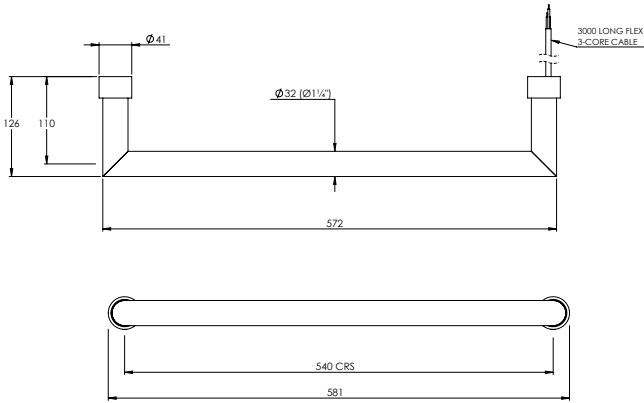

29 - 48mm FURNITURE

FLUSH BUTTON

CO7100 / 200

CONCEALED CISTERN

ACCESSORIES DIMENSIONS

TOWEL RAIL ROUND

CO8001

TOWEL RAIL FLAT