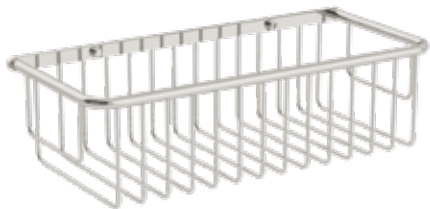

ACCESSORIES

Rectangular Soap Basket

DO7004

CP..... £128
BB BN GM £146