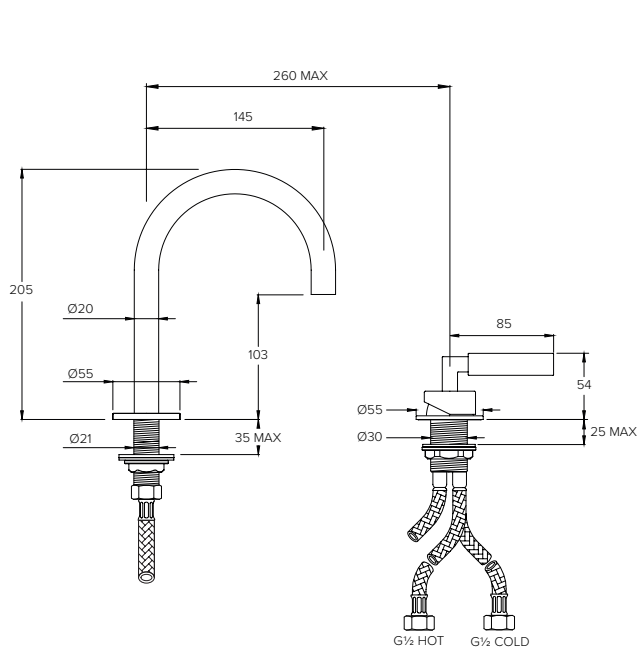

ZURICH ZU1003

2TH DECK MOUNTED BASIN MIXER FIXED SPOUT

Water pressure BAR	0.5	1.0	2.0	3.0	4.0	5.0
Outlet LITRES/MIN	3.9	5.4	7.7	9.4	11.0	12.4