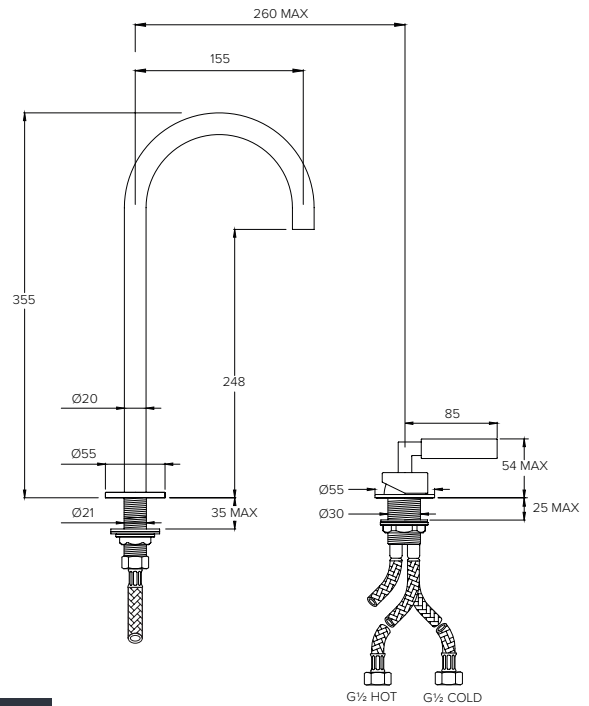

ZURICH ZU1004

2TH DECK MOUNTED BASIN MIXER TALL SPOUT

Water pressure BAR	0.5	1.0	2.0	3.0	4.0	5.0
Outlet LITRES/MIN	3.8	5.5	7.8	9.6	11.1	12.4

ZURICH FLOW RATES & DIMENSIONS

ZURICH ZU1007

2TH WALL MOUNTED BASIN MIXER*