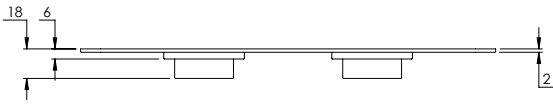

ACCESSORIES DIMENSIONS

FLUSHPLATE (MAJOR/MINOR)