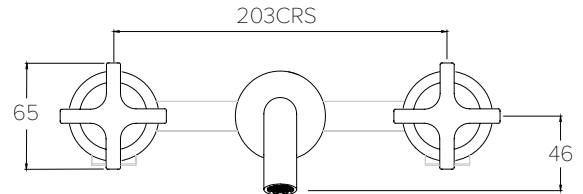

BANK BA1021

3TH WALL MOUNTED BASIN MIXER WITH BOSS (190mm SPOUT)**						
Water pressure BAR	0.5	1.0	2.0	3.0	4.0	5.0
Outlets LITRES/MIN	5.9	8.3	11.7	14.1	16.4	18.3

** separate rough CO1301 required for 3TH wall mounted basin mixers