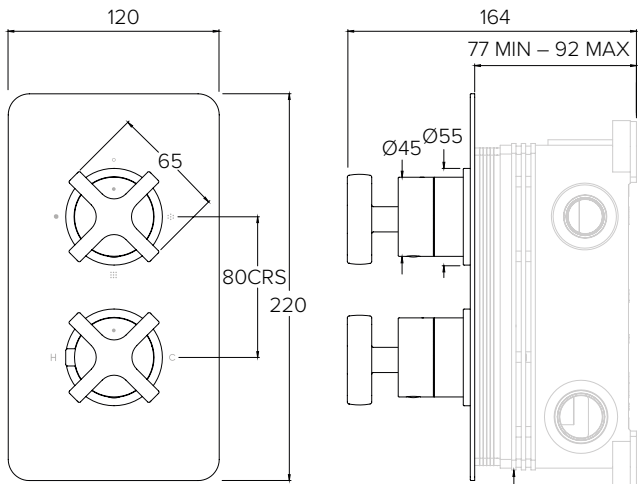

SEE DRAWING CO3003 – 3 OUTLET C-BOX

BANK BA3003

CONCEALED SHOWER VALVE TRIMSET 3 OUTLET

Water pressure BAR	0.5	1.0	2.0	3.0	4.0	5.0
Outlets LITRES/MIN	10.5	15.6	22.7	27.8	31.9	37.4