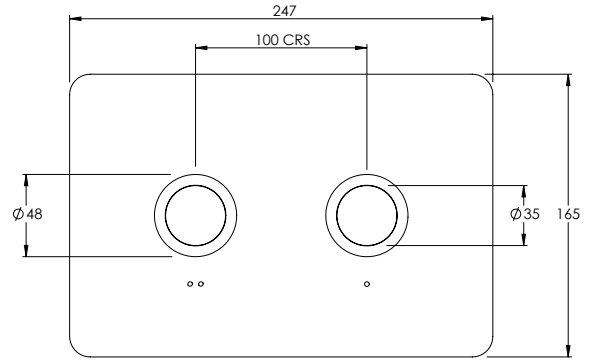

ACCESSORIES DIMENSIONS

FLUSHPLATE (MAJOR/MINOR)