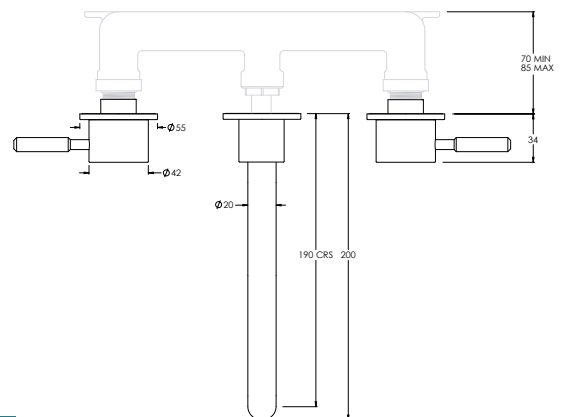

DOMO DO1021

3TH WALL MOUNTED BASIN MIXER WITH BOSS (190MM SPOUT)**

Water pressure BAR	0.5	1.0	2.0	3.0	4.0	5.0
Outlets LITRES/MIN	5.9	8.3	11.7	14.1	16.4	18.3

** separate rough **CO1301** required for 3TH wall mounted basin mixers