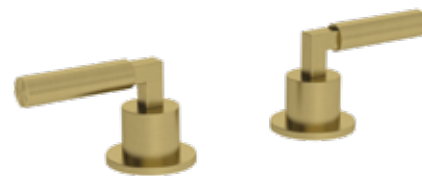

***ROUGHS NOT INCLUDED**
 WALL MOUNTED BASIN MIXERS REQUIRE ROUGH ORDERED SEPARATELY
ZU1008, 1011, 1018 & 1021 REQUIRE ROUGH: CO1301 £170

BATH

3TH Deck Mounted
Bath Filler Swivel Spout

ZU2006

CP..... £525
BB BN GM £599