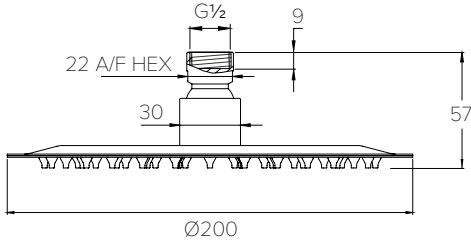

SHOWER FLOW RATES & DIMENSIONS

200mm SHOWER HEAD							CO4004
Water pressure BAR	0.5	1.0	2.0	3.0	4.0	5.0	
Ceiling Arm LITRES/MIN	15.9	20.9	29.7	36.4	41.5	45.1	
Projection Arm LITRES/MIN	17.0	22.4	31.0	38.5	45.0	50.3	

300mm SHOWER HEAD					CO4003
Water pressure BAR	0.5	1.0	2.0	3.0	
Ceiling Arm LITRES/MIN	21.0	28.1	39.4	48.1	
Projection Arm LITRES/MIN	18.9	28.1	39.4	47.6