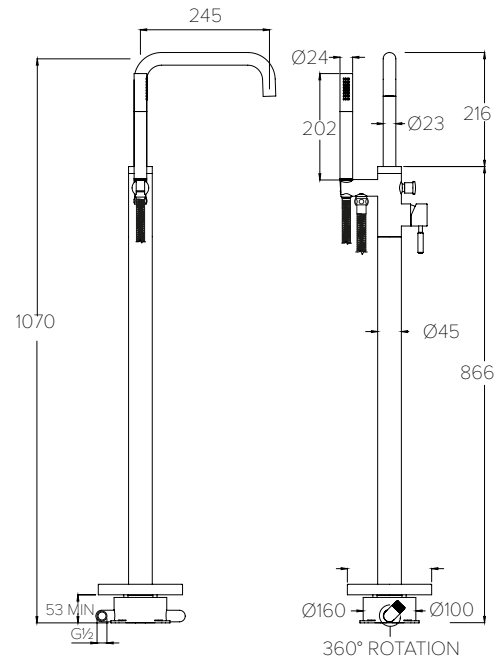

DOMO DO2001 **DECCA** DO2001

FREESTANDING BATH SHOWER MIXER *

Water pressure BAR	0.5	1.0	2.0	3.0	4.0	5.0
Spout LITRES/MIN	8.1	11.4	16.7	20.8	24.0	27.1
Hand Shower LITRES/MIN	3.8	5.9	8.8	11.2	13.3	15.2

* includes rough