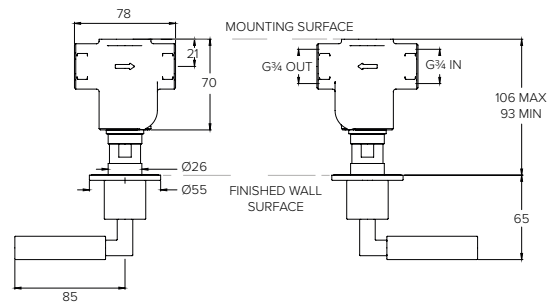

ZURICH ZU2004

WALL MOUNTED ON/OFF VALVES

Water pressure BAR	0.5	1.0	2.0	3.0	4.0	5.0
Outlet LITRES/MIN	21.6	28.5	41.3	51.6	59.4	-