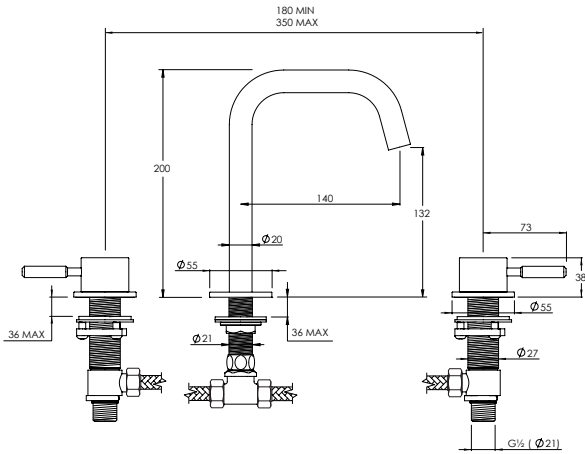

DOMO DO1005

3TH DECK MOUNTED BASIN MIXER ANGLED FIXED SPOUT

Water pressure BAR	0.5	1.0	2.0	3.0	4.0	5.0
Outlets LITRES/MIN	6.0	8.3	11.8	14.4	16.6	18.6

DOMO DO1006

3TH DECK MOUNTED BASIN MIXER ROUND FIXED SPOUT

Water pressure BAR	0.5	1.0	2.0	3.0	4.0	5.0
Outlets LITRES/MIN	5.7	7.8	11.4	13.9	16.1	18.1