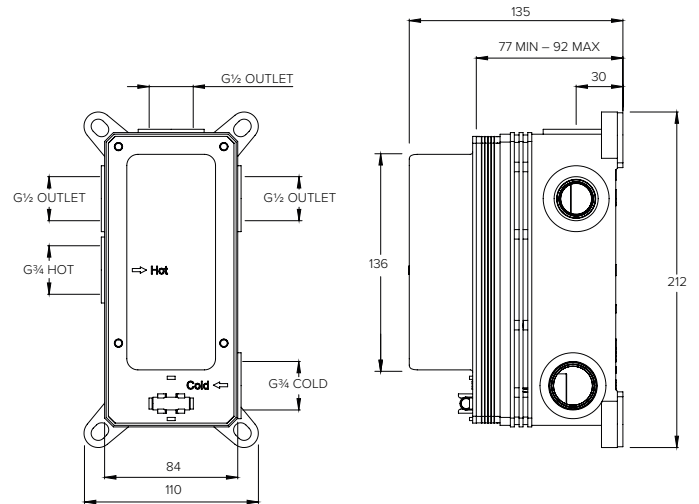

1 OUTLET C-BOX

CO3001

Water pressure BAR	0.5	1.0	2.0	3.0	4.0	5.0
Outlet (Shower Hose) LITRES/MIN	11.1	16.4	23.4	29.3	33.0	37.2