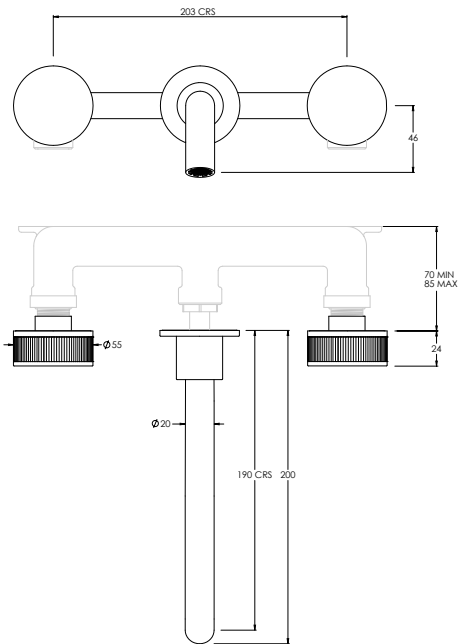

DECCA DC1021

3TH WALL MOUNTED BASIN MIXER WITH BOSS (190mm SPOUT)**

Water pressure BAR	0.5	1.0	2.0	3.0	4.0	5.0
Outlets LITRES/MIN	5.9	8.3	11.7	14.1	16.4	18.3

** separate rough **CO1301** required for 3TH wall mounted basin mixers