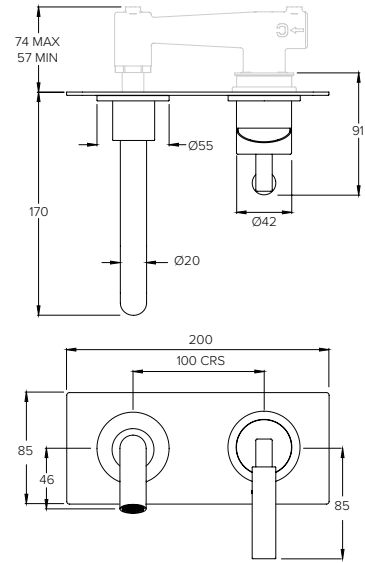

ZURICH ZU1009

2TH WALL MOUNTED BASIN MIXER WITH PLATE*

Water pressure BAR	0.5	1.0	2.0	3.0	4.0	5.0
Outlets LITRES/MIN	5.5	7.6	10.9	13.3	15.5	17.4

* separate rough **CO1201** required for 2TH wall mounted basin mixers