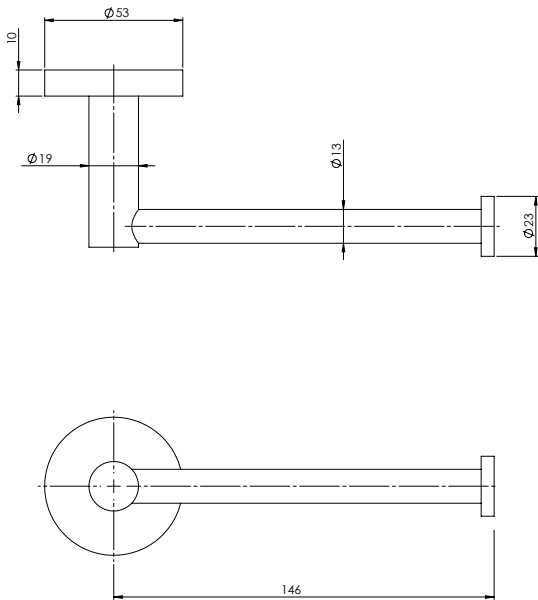

PAPER HOLDER

D07002

SPARE PAPER HOLDER

D07010