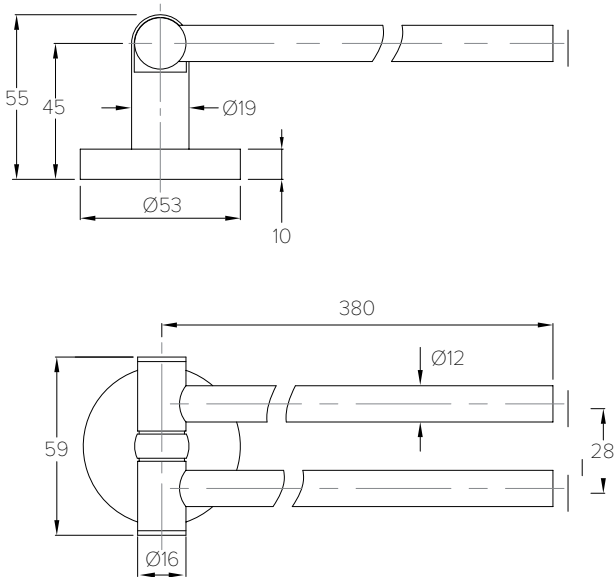

DOUBLE SWIVEL TOWEL BARS

D07000

TOWEL BAR 18"

D07005