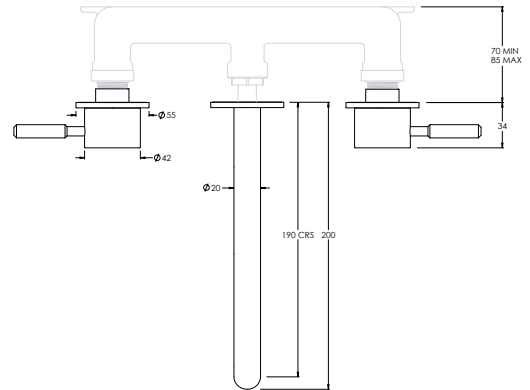

Water pressure BAR	0.5	1.0	2.0	3.0	4.0	5.0
Outlets LITRES/MIN	5.7	7.8	11.4	13.9	16.1	18.1

DOMO FLOW RATES & DIMENSIONS

DOMO DO1008

3TH WALL MOUNTED BASIN MIXER (165MM SPOUT)**

Water pressure BAR	0.5	1.0	2.0	3.0	4.0	5.0
Outlets LITRES/MIN	5.9	8.3	11.7	14.1	16.4	18.3