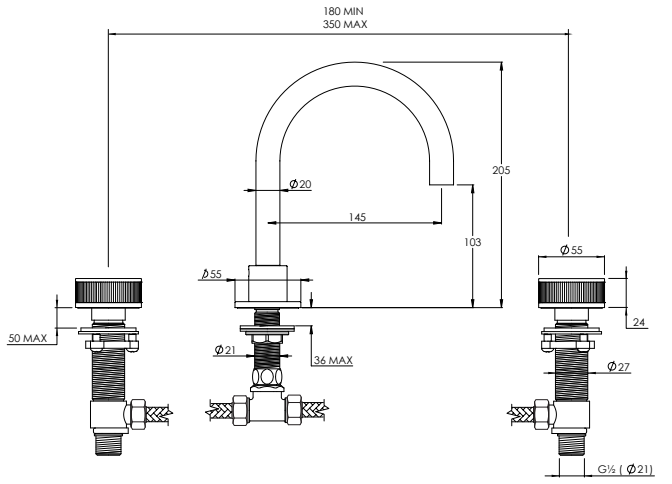

3TH DECK MOUNTED BASIN MIXER ROUND FIXED SPOUT

Water pressure BAR	0.5	1.0	2.0	3.0	4.0	5.0
Outlets LITRES/MIN	5.7	7.8	11.4	13.9	16.1	18.1

DECCA DC1015