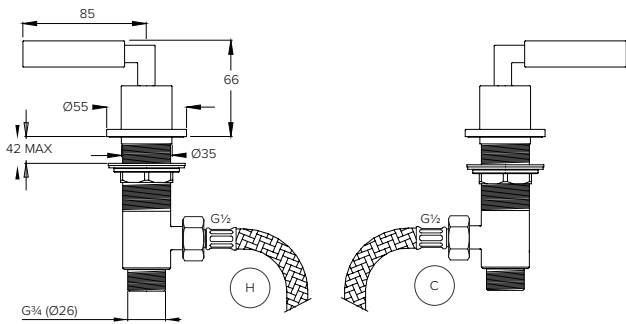

ZURICH ZU2112

DECK MOUNTED ON/OFF VALVES

Water pressure BAR	0.5	1.0	2.0	3.0	4.0	5.0
Outlet LITRES/MIN	15.5	22.1	31.3	39	40.3	44.9