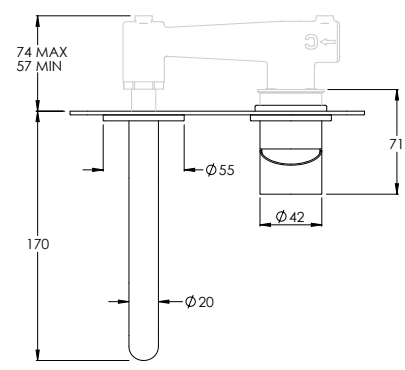

DOMO DO1009 DECCA DC1009

2TH WALL MOUNTED BASIN MIXER WITH PLATE*

Water pressure BAR	0.5	1.0	2.0	3.0	4.0	5.0
Outlets LITRES/MIN	5.5	7.6	10.9	13.3	15.5	17.4

* separate rough **CO1201** required for 2TH wall mounted basin mixers