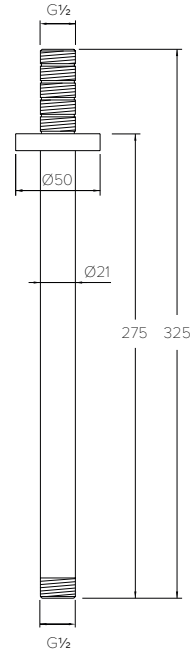

ADJUSTABLE WALL ARM CO4016
(MIN 150MM - MAX 500MM)

300mm CEILING ARM

C04005