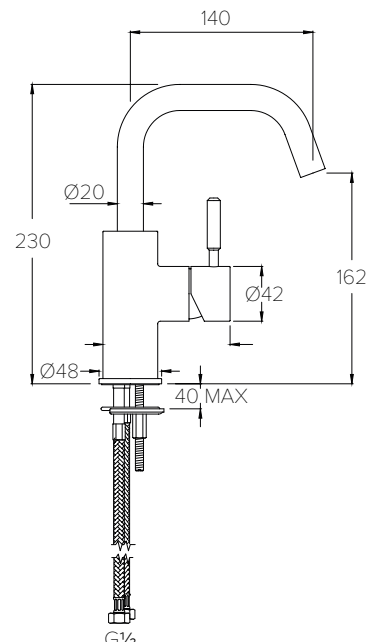

DOMO FLOW RATES & DIMENSIONS