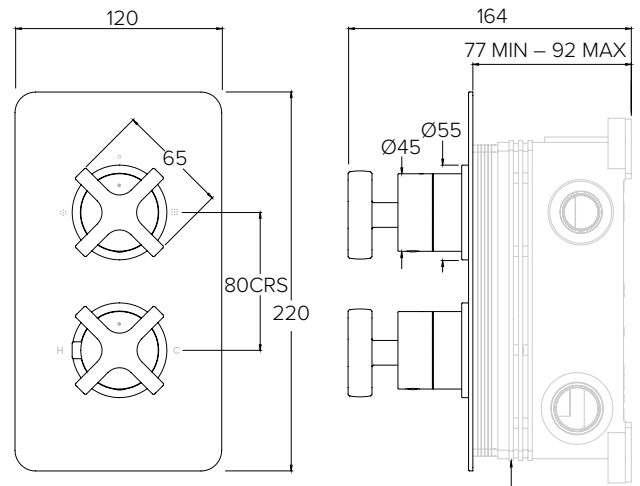

SEE DRAWING CO3002 – 2 OUTLET C-BOX

BANK BA3001

CONCEALED SHOWER VALVE TRIMSET 1 OUTLET

Water pressure BAR	0.5	1.0	2.0	3.0	4.0	5.0
Outlets LITRES/MIN	11.1	16.4	23.4	29.3	33.0	37.2

BANK BA3002

CONCEALED SHOWER VALVE TRIMSET 2 OUTLET

Water pressure BAR	0.5	1.0	2.0	3.0	4.0	5.0
Outlets LITRES/MIN	10.7	16.0	23.9	29.0	33.2	38.0