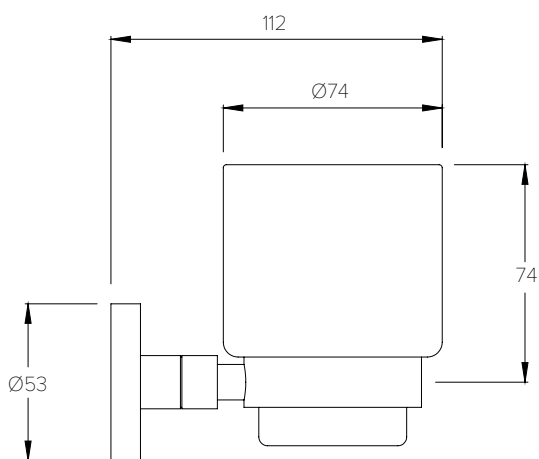

TUMBLER HOLDER

D07008