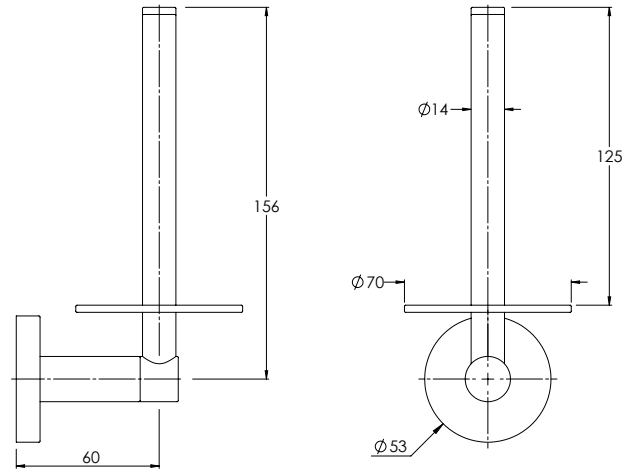

PAPER HOLDER

D07002

SPARE PAPER HOLDER

D07010