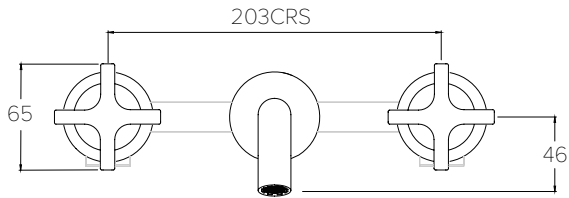

BANK FLOW RATES & DIMENSIONS

BANK BA1008

3TH WALL MOUNTED BASIN MIXER (165mm SPOUT)**						
Water pressure BAR	0.5	1.0	2.0	3.0	4.0	5.0
Outlets LITRES/MIN	5.9	8.3	11.7	14.1	16.4	18.3