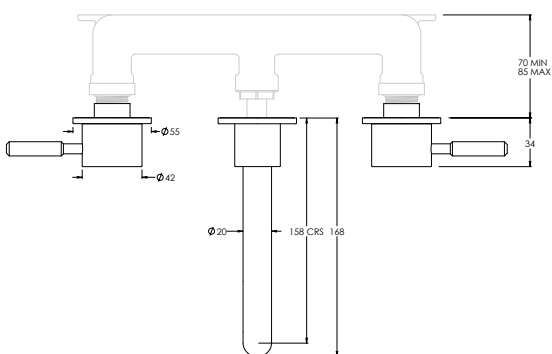

DOMO DO1018

3TH WALL MOUNTED BASIN MIXER WITH BOSS (165MM SPOUT)**

Water pressure BAR	0.5	1.0	2.0	3.0	4.0	5.0
Outlets LITRES/MIN	5.9	8.3	11.7	14.1	16.4	18.3