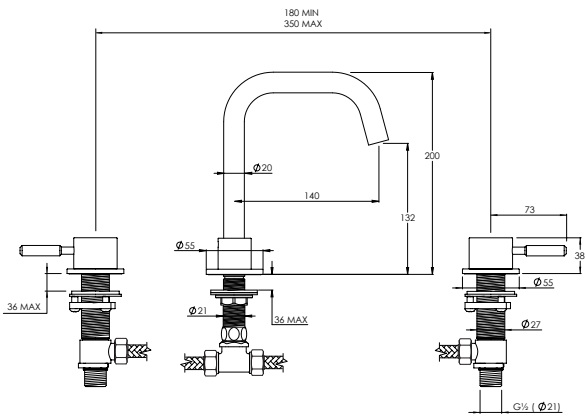

Water pressure BAR	0.5	1.0	2.0	3.0	4.0	5.0
Outlets LITRES/MIN	6.0	8.3	11.8	14.4	16.6	18.6

DOMO DO1006

3TH DECK MOUNTED BASIN MIXER ROUND FIXED SPOUT

Water pressure BAR	0.5	1.0	2.0	3.0	4.0	5.0
Outlets LITRES/MIN	5.7	7.8	11.4	13.9	16.1	18.1