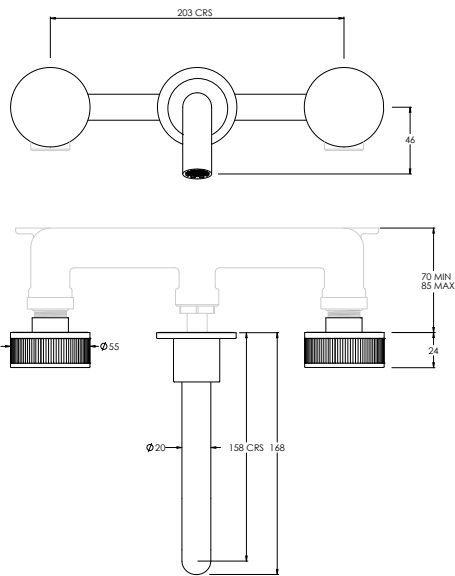

DECCA DC1018

3TH WALL MOUNTED BASIN MIXER WITH BOSS (165mm SPOUT)**

Water pressure BAR	0.5	1.0	2.0	3.0	4.0	5.0
Outlets LITRES/MIN	5.9	8.3	11.7	14.1	16.4	18.3