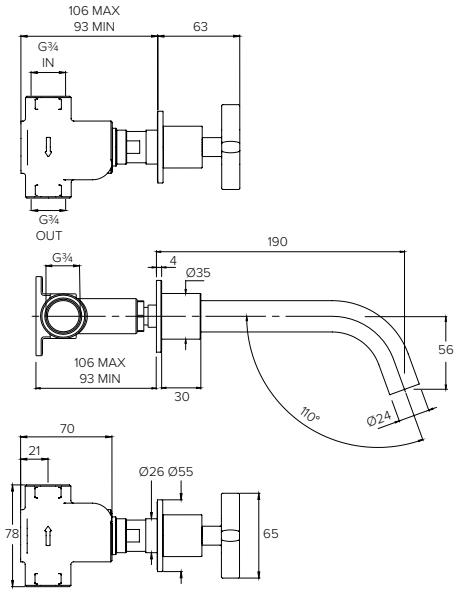

BANK BA2005

3TH WALL MOUNTED BATH FILLER WITH BOSS (190mm SPOUT)

Water pressure BAR	0.5	1.0	2.0	3.0	4.0	5.0
Outlets LITRES/MIN	11.8	19.9	28.2	35.2	40.8	45.0