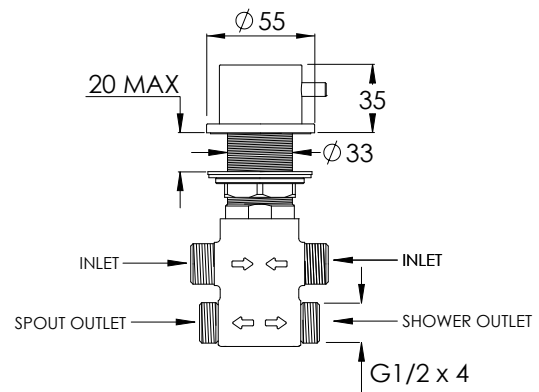

DOMO DO2004

WALL MOUNTED ON/OFF VALVES - INCLUDES ROUGH

Water pressure BAR	0.5	1.0	2.0	3.0	4.0	5.0
Outlets LITRES/MIN	21.16	28.5	41.3	51.6	59.4	-

DOMO DO2112

DECK MOUNTED ON/OFF VALVES - INCLUDES ROUGH

Water pressure BAR	0.5	1.0	2.0	3.0	4.0	5.0
Outlets LITRES/MIN	15.5	22.1	31.3	39	40.3	44.9