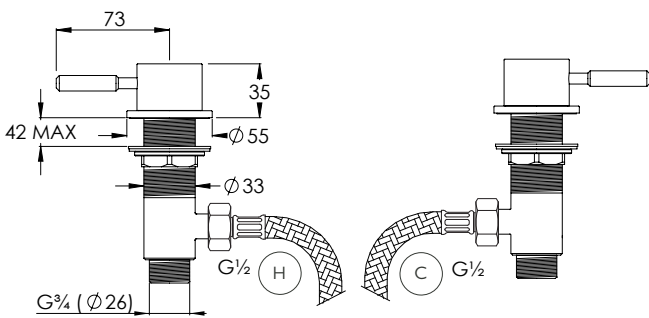

DOMO DO2004

WALL MOUNTED ON/OFF VALVES - INCLUDES ROUGH

Water pressure BAR	0.5	1.0	2.0	3.0	4.0	5.0
Outlets LITRES/MIN	21.16	28.5	41.3	51.6	59.4	-

DOMO DO2112

DECK MOUNTED ON/OFF VALVES - INCLUDES ROUGH

Water pressure BAR	0.5	1.0	2.0	3.0	4.0	5.0
Outlets LITRES/MIN	15.5	22.1	31.3	39	40.3	44.9