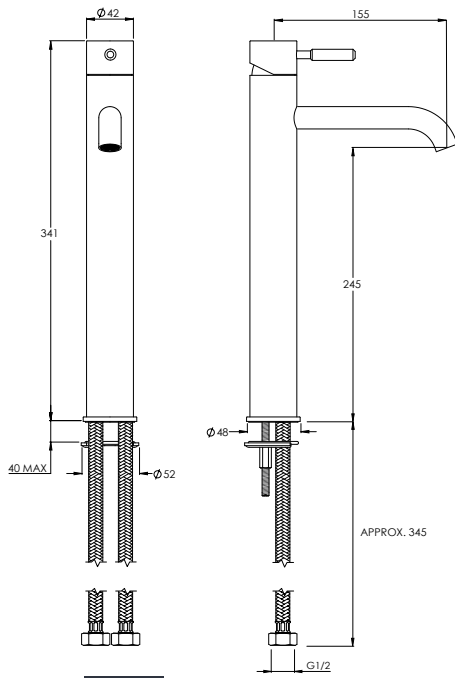

DOMO FLOW RATES & DIMENSIONS

DOMO DO1024

DECCA DO1024

DECK MOUNTED DOMO/DECCA TALL MONO MIXER

Water pressure BAR	0.5	1.0	2.0	3.0	4.0	5.0
Outlets LITRES/MIN	5.2	7.3	10.3	12.7	14.6	16.5