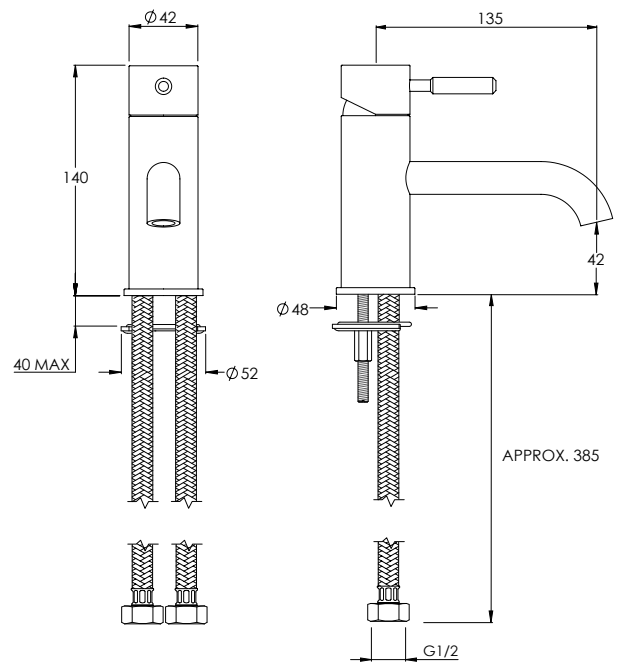

DOMO DO1000 **DECCA** DC1000

DOMO DO1001 **DECCA** DC1001

DECK MOUNTED MONO BASIN MIXER						
Water pressure BAR	0.5	1.0	2.0	3.0	4.0	5.0
Outlets LITRES/MIN	5.2	7.3	10.3	12.7	14.6	16.5

DECK MOUNTED MONO BASIN MIXER WITH SWIVEL SPOUT						
Water pressure BAR	0.5	1.0	2.0	3.0	4.0	5.0
Outlets LITRES/MIN	8.3	11.7	16.5	20.1	22.8	24.8