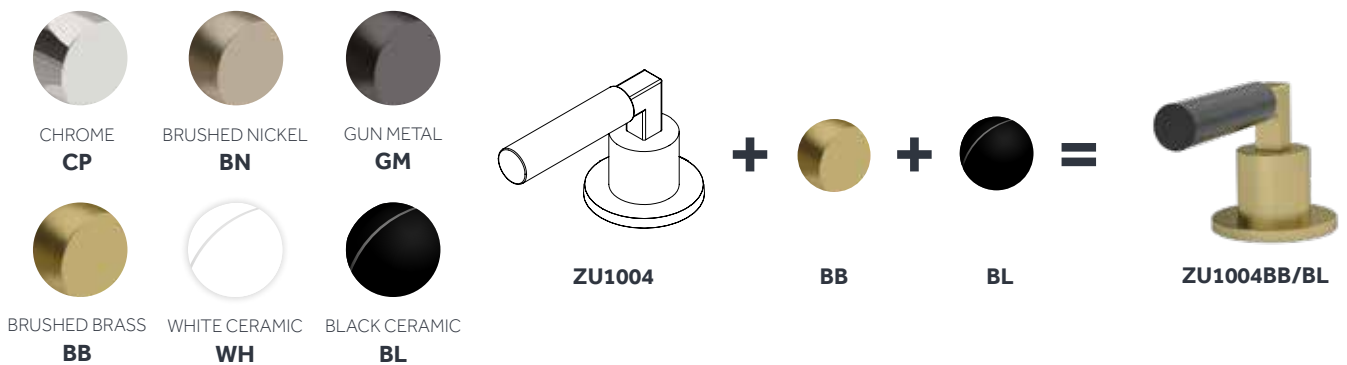

Our Chrome finish is a timeless classic, fitting perfectly in almost every bathroom setting. Brushed Nickel offers a subtle golden tint as a difference to Chrome. Gunmetal's dark and sleek tones add the perfect finish and Brushed Brass adds that extra touch of class to any bathroom.

DISCOVER COALESCENCE

The range is based on the **Zurich** basin and bath mixer levers and enables you to select your preferred **combination** of mixer and lever finish, including a ceramic lever option, made in England from **fine china**, the choice is yours.

Shown: **ZU1005BB/WH**

options: Twenty-four mixer and lever combinations for both basin and bath mixers in the Zurich range.

method: Choose your mixer from a range of four finishes along with a choice of six lever finishes including both brassware and ceramic options.

COALESCENCE PRICES

Single finish lever upgrade £18*
(CP, BN, GM, BB)

Double finish lever upgrade, 2x £18 £36*
(CP, BN, GM, BB)

* price extra from basic lever

Single ceramic lever upgrade £36*
(WH, BL)

Double ceramic lever upgrade, 2x £36 £72*
(WH, BL)