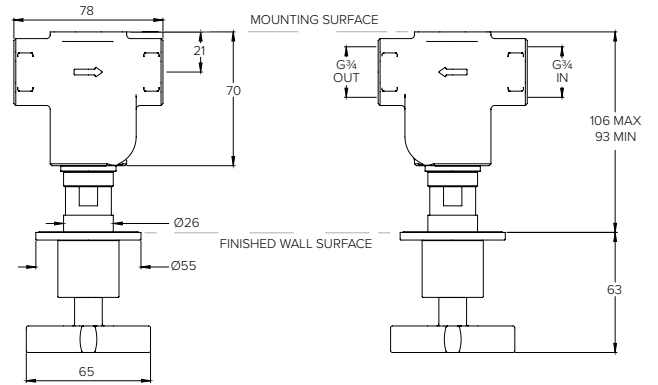

BANK FLOW RATES & DIMENSIONS

BANK BA2003

WALL MOUNTED BATH SPOUT WITH BOSS

Water pressure BAR	0.5	1.0	2.0	3.0	4.0	5.0
Outlets LITRES/MIN	11.8	19.9	28.2	35.2	40.8	45.0

BANK BA2004

WALL MOUNTED ON/OFF VALVES