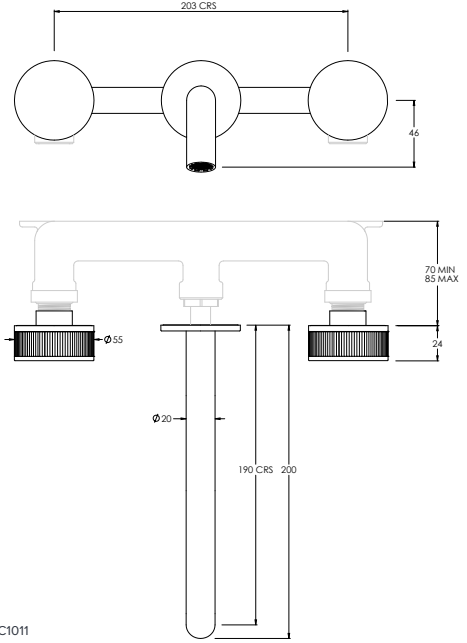

DECCA DC1011

3TH WALL MOUNTED BASIN MIXER (190mm SPOUT)**

Water pressure BAR	0.5	1.0	2.0	3.0	4.0	5.0
Outlets LITRES/MIN	5.9	8.3	11.7	14.1	16.4	18.3