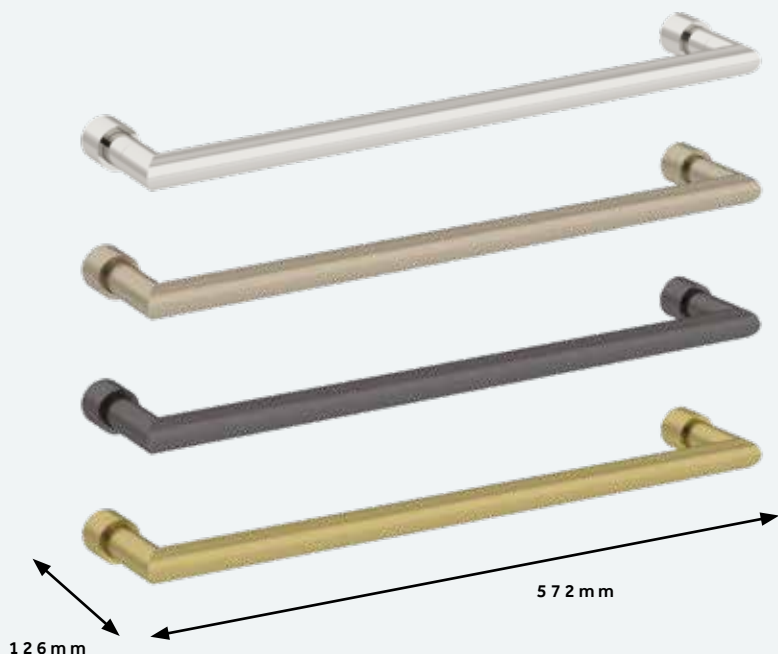

ACCESSORIES

FLOATING ELECTRIC TOWEL RAILS

IPX6 RATED | FOR USE IN ZONES 1-3 | 15W | 230V - 50HZ | SUPPLIED WITH 3M LONG FLEX

ROUND

Round Towel Rail (per rail)

CO8001

CP..... £240
BB BN GM £300