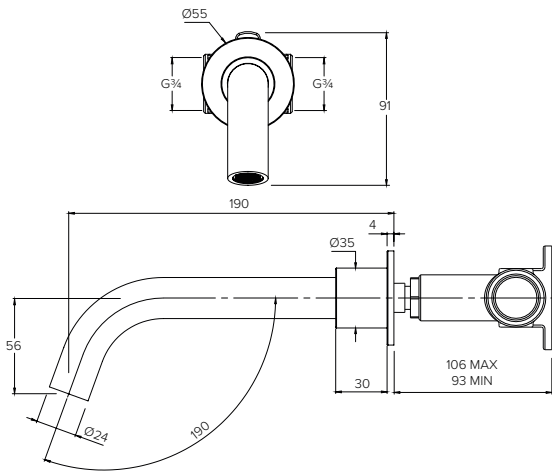

BANK FLOW RATES & DIMENSIONS

BANK BA2003

WALL MOUNTED BATH SPOUT WITH BOSS

Water pressure BAR	0.5	1.0	2.0	3.0	4.0	5.0
Outlets LITRES/MIN	11.8	19.9	28.2	35.2	40.8	45.0

BANK BA2004

WALL MOUNTED ON/OFF VALVES