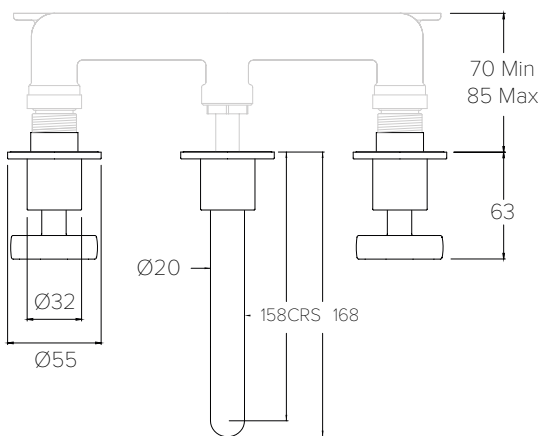

BANK BA1018

3TH WALL MOUNTED BASIN MIXER WITH BOSS (165mm SPOUT)**						
Water pressure BAR	0.5	1.0	2.0	3.0	4.0	5.0
Outlets LITRES/MIN	5.9	8.3	11.7	14.1	16.4	18.3