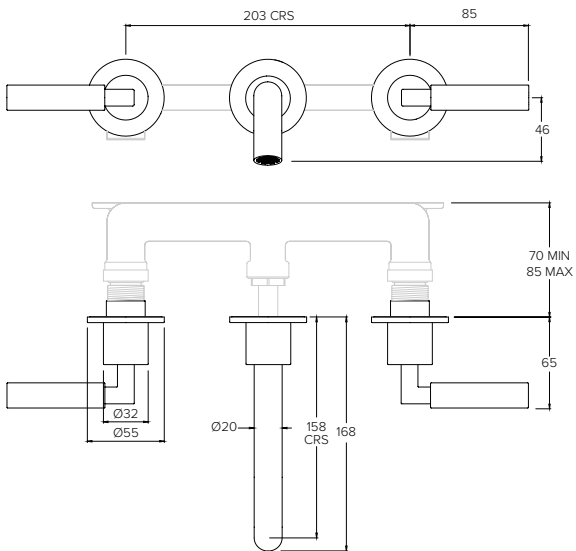

ZURICH ZU1018

3TH WALL MOUNTED BASIN MIXER (165mm SPOUT) WITH BOSS**

Water pressure BAR	0.5	1.0	2.0	3.0	4.0	5.0
Outlets LITRES/MIN	5.9	8.3	11.7	14.1	16.4	18.3