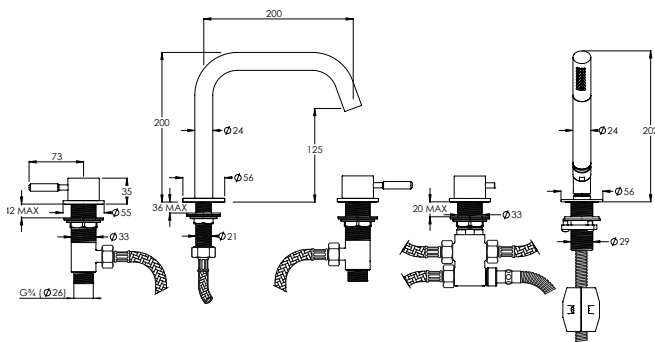

DOMO DO2000

5TH DECK MOUNTED BATH FILLER WITH PULL OUT HANDSPRAY

Water pressure BAR	0.5	1.0	2.0	3.0	4.0	5.0
Spout LITRES/MIN	12.1	16.9	24.4	31.1	35.3	-
Hand Shower LITRES/MIN	4.7	6.9	10.2	13.0	15.7	18.7