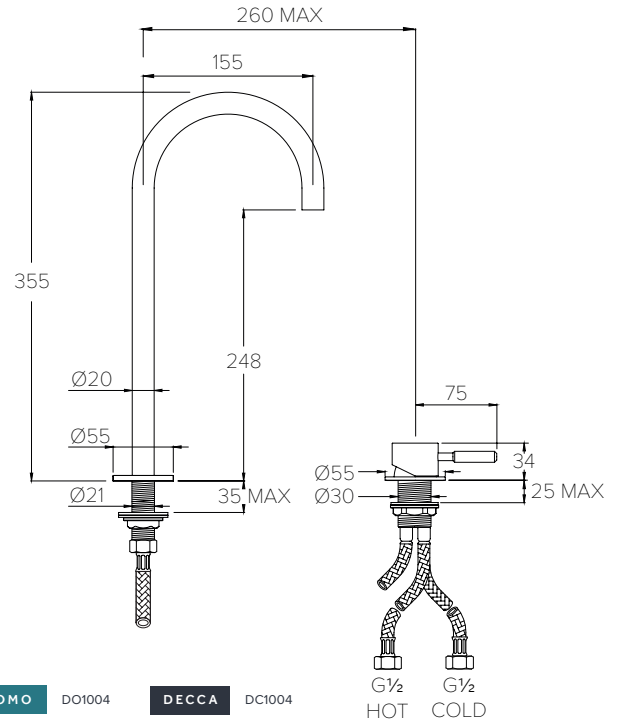

DOMO DO1004 DECCA DC1004

2TH DECK MOUNTED BASIN MIXER TALL FIXED SPOUT

Water pressure BAR	0.5	1.0	2.0	3.0	4.0	5.0
Outlets LITRES/MIN	3.8	5.5	7.8	9.6	11.1	12.4