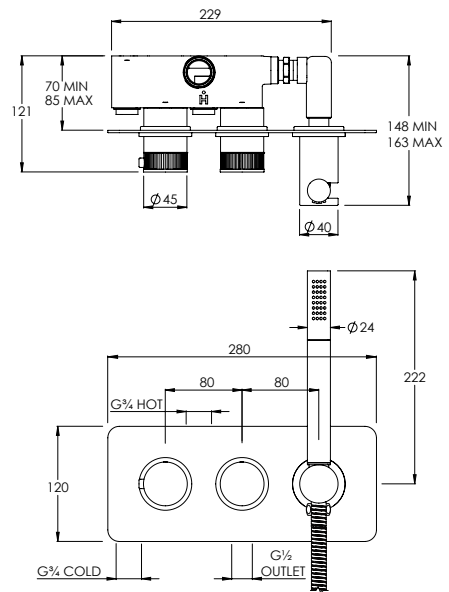

DECCA DC3002

CONCEALED SHOWER VALVE TRIMSET
2 OUTLET

Water pressure BAR	0.5	1.0	2.0	3.0	4.0	5.0
Outlets LITRES/MIN	10.7	16.0	23.9	29.0	33.2	38.0