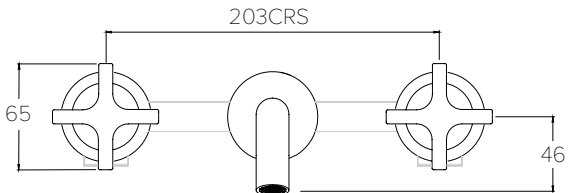

BANK BA1018

3TH WALL MOUNTED BASIN MIXER WITH BOSS (165mm SPOUT)**						
Water pressure BAR	0.5	1.0	2.0	3.0	4.0	5.0
Outlets LITRES/MIN	5.9	8.3	11.7	14.1	16.4	18.3