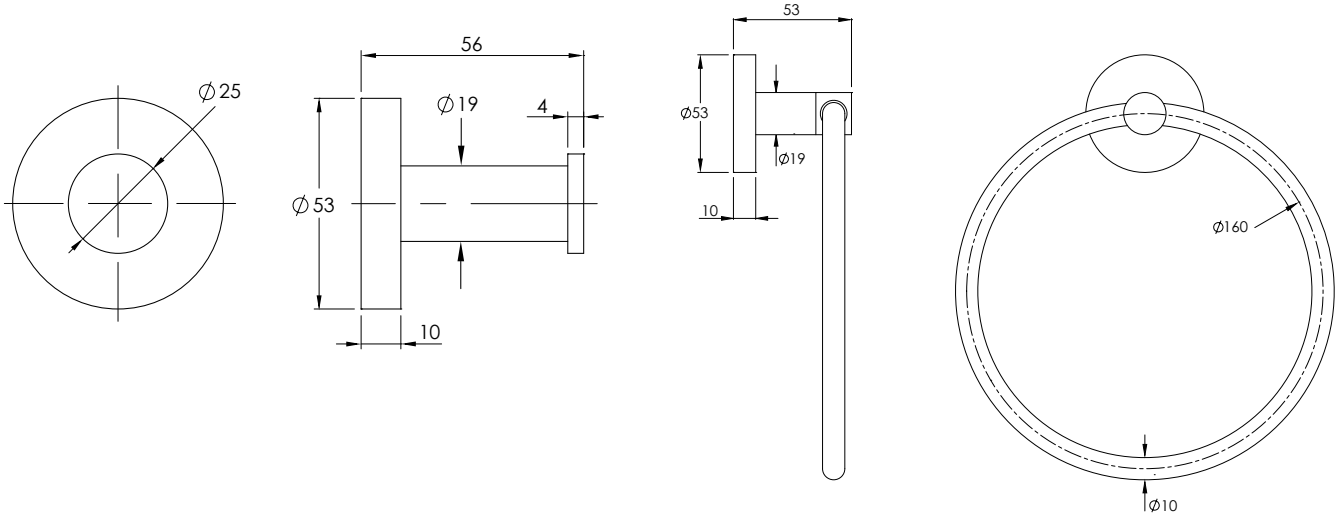

ROBE HOOK

D07003

TOWEL RING

D07006