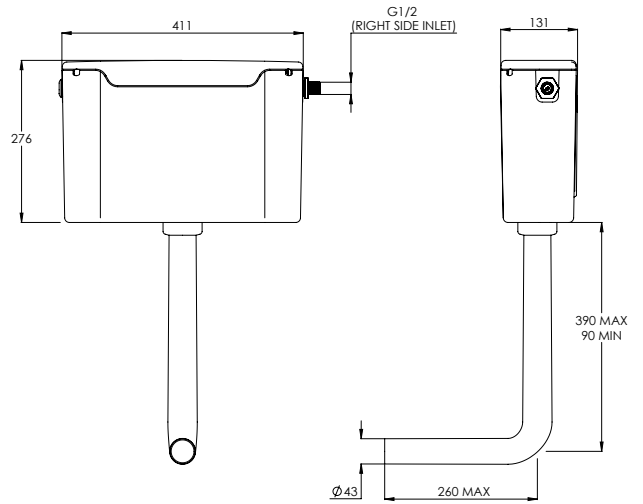

29 - 48mm FURNITURE

FLUSH BUTTON

CO7100 / 200

CONCEALED CISTERN

ACCESSORIES DIMENSIONS

TOWEL RAIL ROUND

CO8001

TOWEL RAIL FLAT