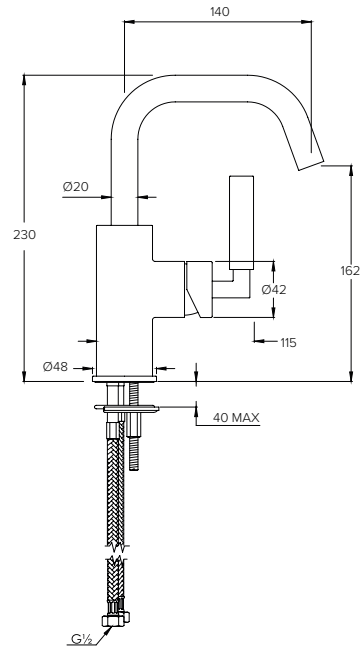

ZURICH ZU1001

DECK MOUNTED MONO BASIN MIXER SWIVEL SPOUT

Water pressure BAR	0.5	1.0	2.0	3.0	4.0	5.0
Outlets LITRES/MIN	8.3	11.7	16.5	20.1	22.8	24.8