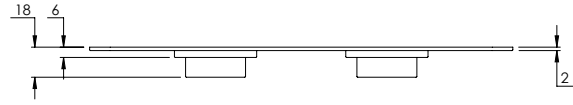

ACCESSORIES DIMENSIONS

FLUSHPLATE (MAJOR/MINOR)