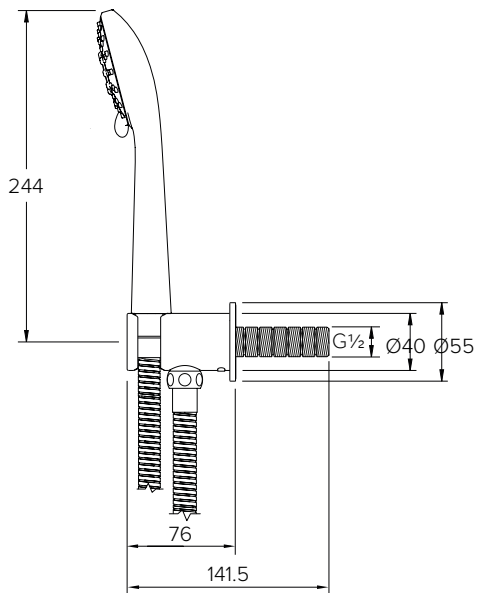

WALL OUTLET AND MULTIFUNCTION HANDSET C04011