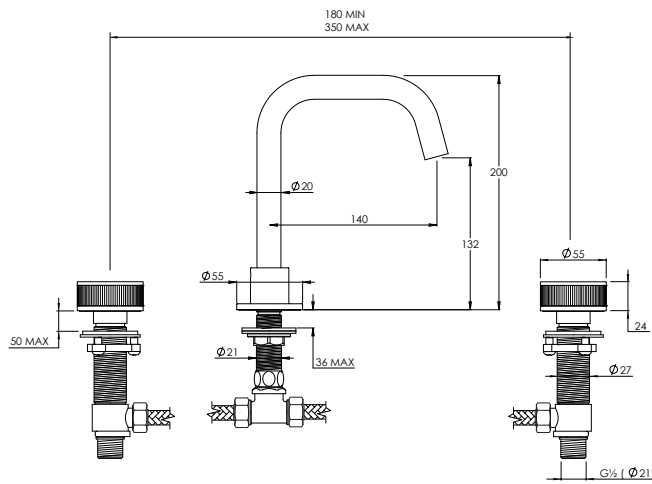

3TH DECK MOUNTED BASIN MIXER ROUND FIXED SPOUT

Water pressure BAR	0.5	1.0	2.0	3.0	4.0	5.0
Outlets LITRES/MIN	5.7	7.8	11.4	13.9	16.1	18.1

DECCA DC1015