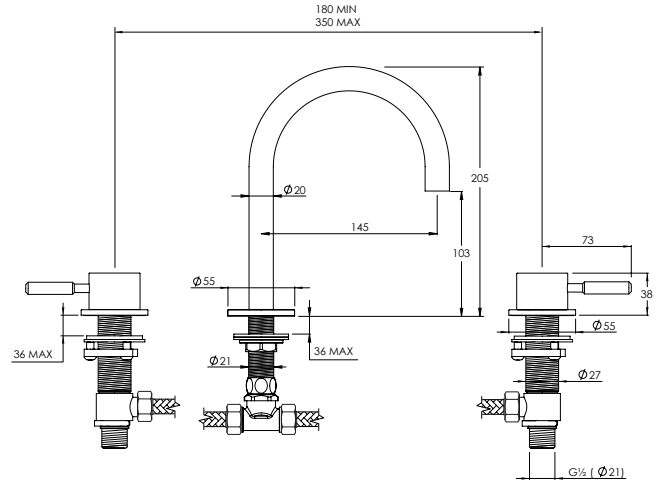

DOMO DO1005

3TH DECK MOUNTED BASIN MIXER ANGLED FIXED SPOUT

Water pressure BAR	0.5	1.0	2.0	3.0	4.0	5.0
Outlets LITRES/MIN	6.0	8.3	11.8	14.4	16.6	18.6

DOMO DO1006

3TH DECK MOUNTED BASIN MIXER ROUND FIXED SPOUT

Water pressure BAR	0.5	1.0	2.0	3.0	4.0	5.0
Outlets LITRES/MIN	5.7	7.8	11.4	13.9	16.1	18.1