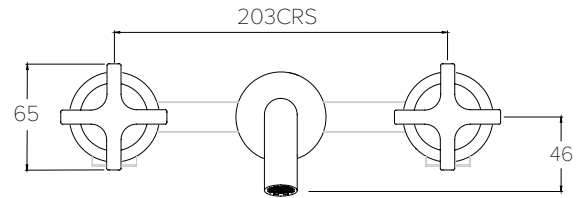

BANK BA1016

3TH DECK MOUNTED BASIN MIXER ROUND SWIVEL SPOUT

Water pressure BAR	0.5	1.0	2.0	3.0	4.0	5.0
Outlets LITRES/MIN	5.7	7.8	11.4	13.9	16.1	18.1

BANK FLOW RATES & DIMENSIONS

BANK BA1008

3TH WALL MOUNTED BASIN MIXER (165mm SPOUT)**						
Water pressure BAR	0.5	1.0	2.0	3.0	4.0	5.0
Outlets LITRES/MIN	5.9	8.3	11.7	14.1	16.4	18.3