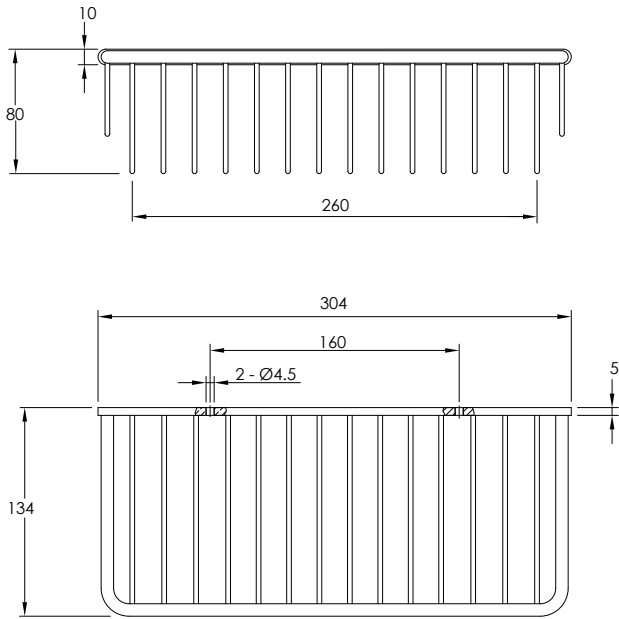

D07006

TUMBLER HOLDER

D07008

FREESTANDING TOILET BRUSH

D07001

WALL HUNG TOILET BRUSH

D07009

ACCESSORIES DIMENSIONS