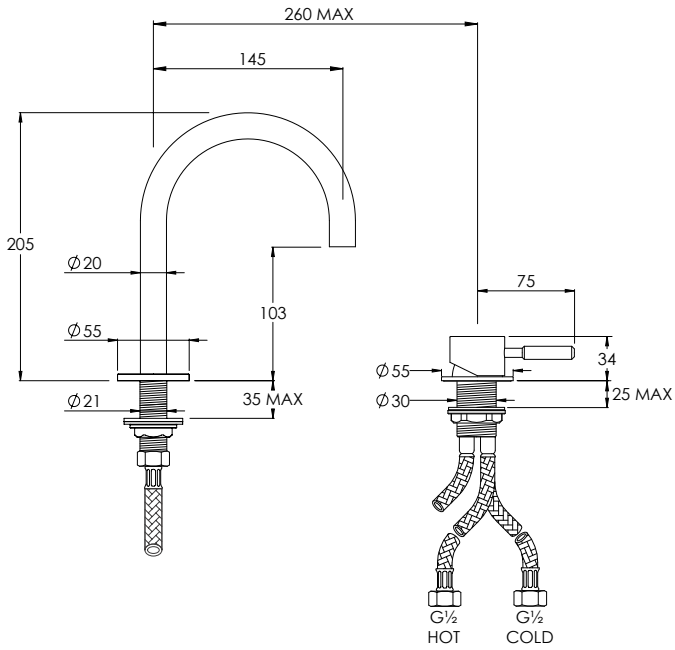

DOMO FLOW RATES & DIMENSIONS

DOMO DO1003 DECCA DC1003

2TH DECK MOUNTED BASIN MIXER FIXED SPOUT

Water pressure BAR	0.5	1.0	2.0	3.0	4.0	5.0
Outlets LITRES/MIN	3.9	5.4	7.7	9.4	11.0	12.4