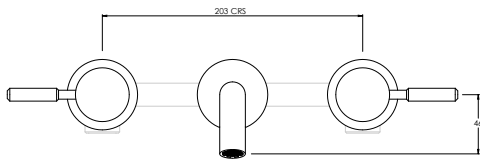

DOMO FLOW RATES & DIMENSIONS

DOMO DO1008

3TH WALL MOUNTED BASIN MIXER (165MM SPOUT)**

Water pressure BAR	0.5	1.0	2.0	3.0	4.0	5.0
Outlets LITRES/MIN	5.9	8.3	11.7	14.1	16.4	18.3