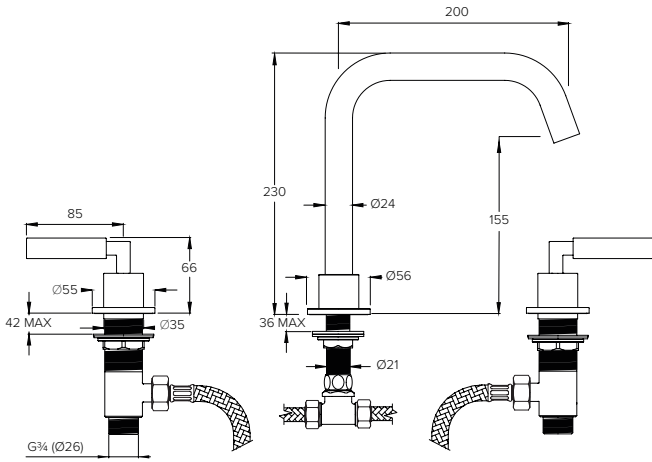

ZURICH ZU2006

3TH DECK MOUNTED SWIVEL SPOUT BATH FILLER

Water pressure BAR	0.5	1.0	2.0	3.0	4.0	5.0
Outlets LITRES/MIN	12.1	16.9	24.4	31.1	35.3	-