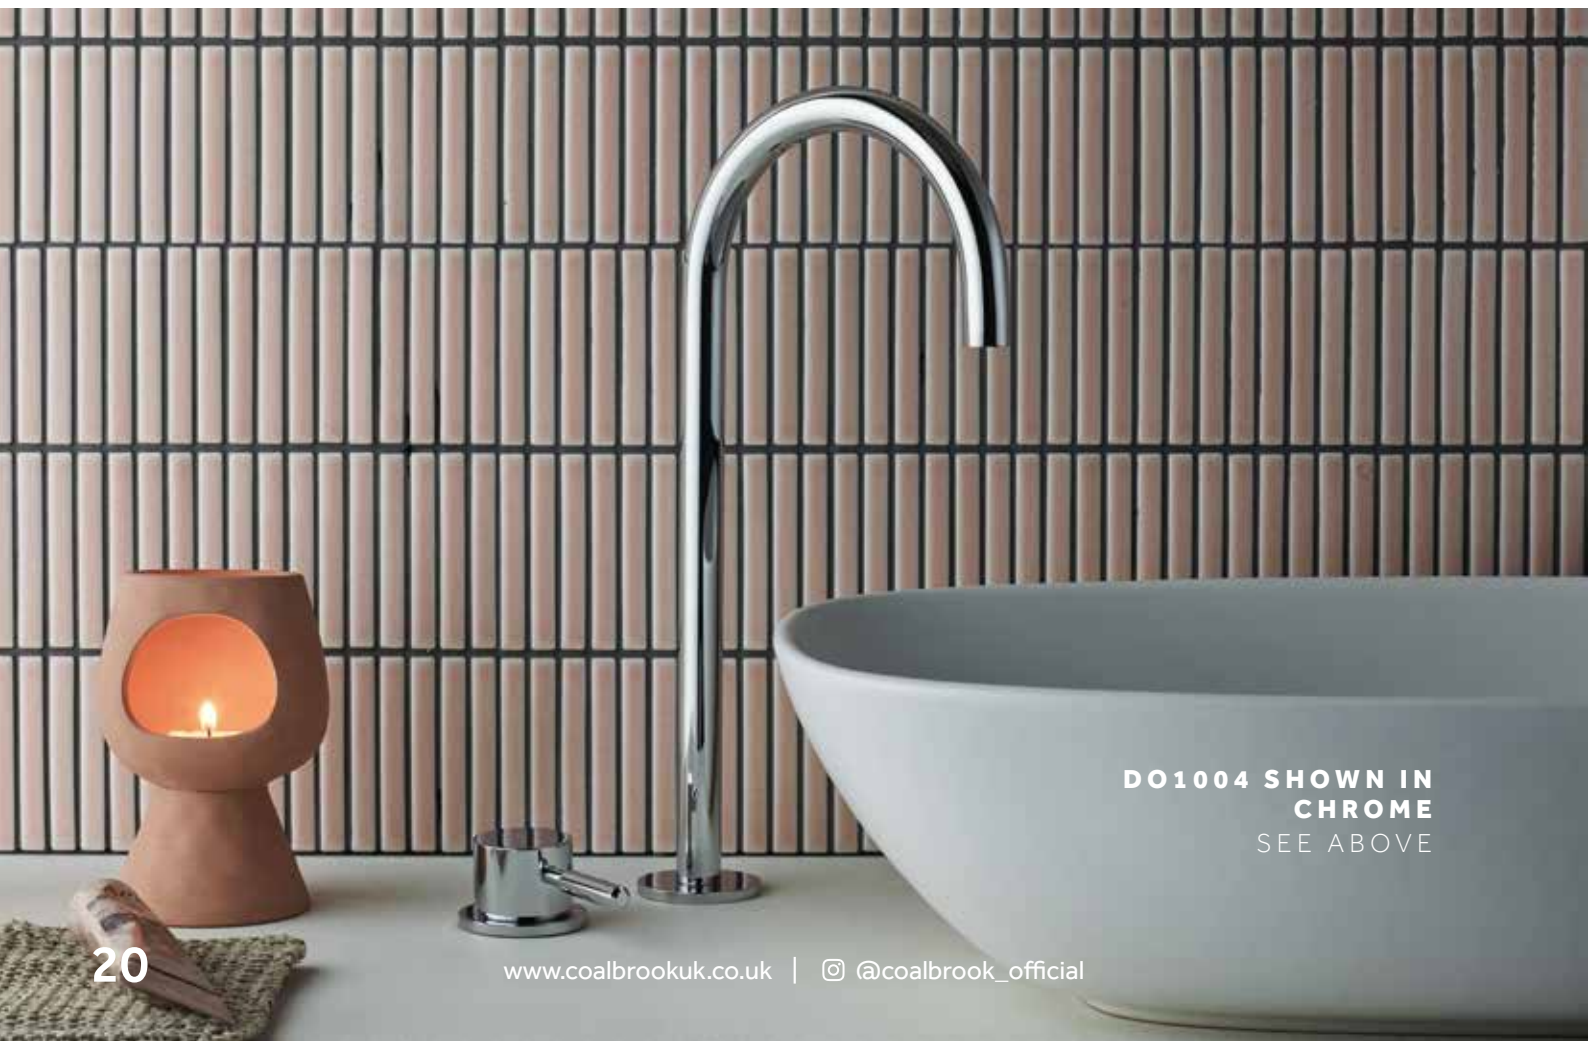

**DO1004 SHOWN IN
CHROME**
SEE ABOVE