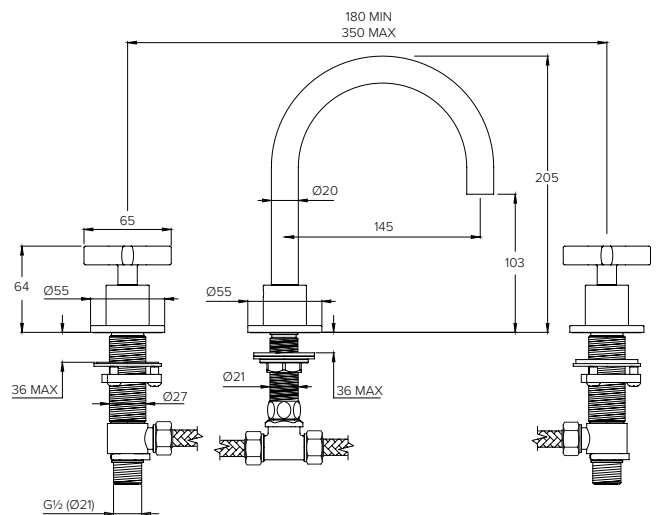

BANK BA1016

3TH DECK MOUNTED BASIN MIXER ROUND SWIVEL SPOUT

Water pressure BAR	0.5	1.0	2.0	3.0	4.0	5.0
Outlets LITRES/MIN	5.7	7.8	11.4	13.9	16.1	18.1