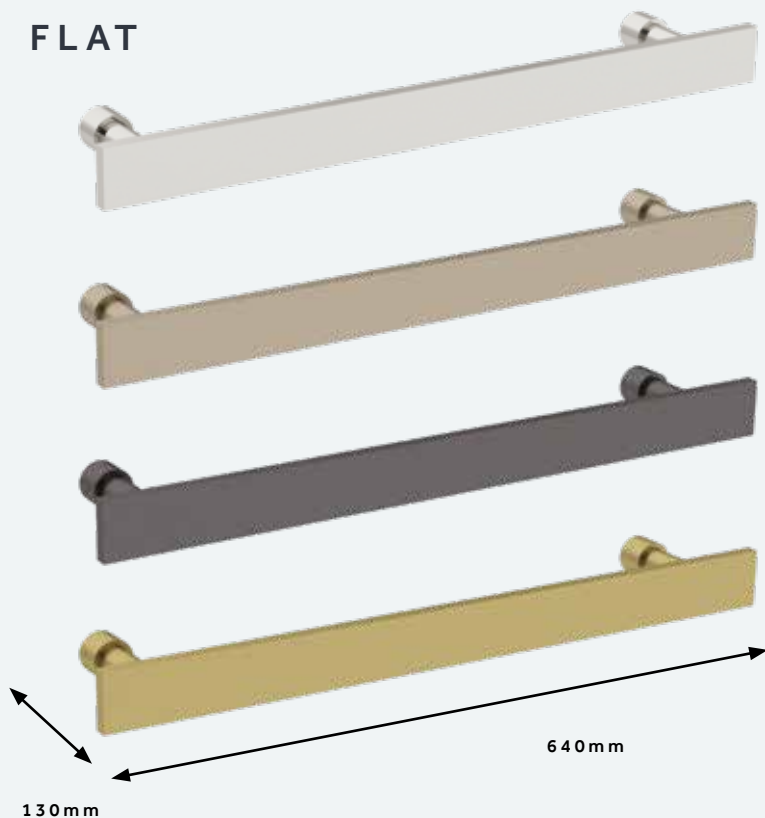

ROUND

Round Towel Rail (per rail)

CO8001

CP..... £240
BB BN GM £300

FLAT

Flat Towel Rail (per rail)

CO8002

CP..... £300
BB BN GM £360