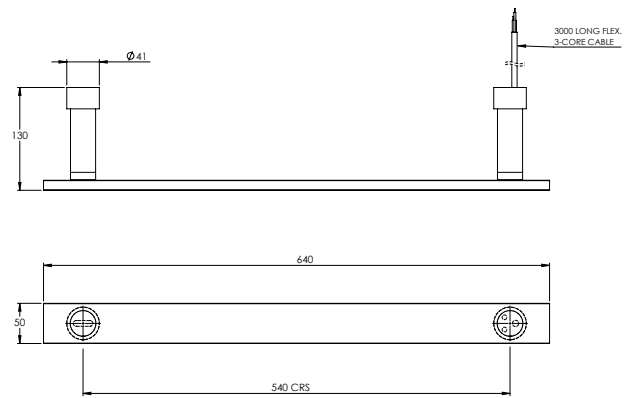

29 - 48mm FURNITURE

FLUSH BUTTON

CO7100 / 200

CONCEALED CISTERN

ACCESSORIES DIMENSIONS

TOWEL RAIL ROUND

CO8001

TOWEL RAIL FLAT