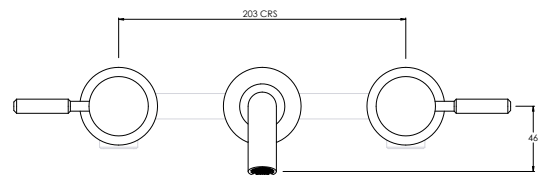

DOMO DO1021

3TH WALL MOUNTED BASIN MIXER WITH BOSS (190MM SPOUT)**

Water pressure BAR	0.5	1.0	2.0	3.0	4.0	5.0
Outlets LITRES/MIN	5.9	8.3	11.7	14.1	16.4	18.3

** separate rough **CO1301** required for 3TH wall mounted basin mixers