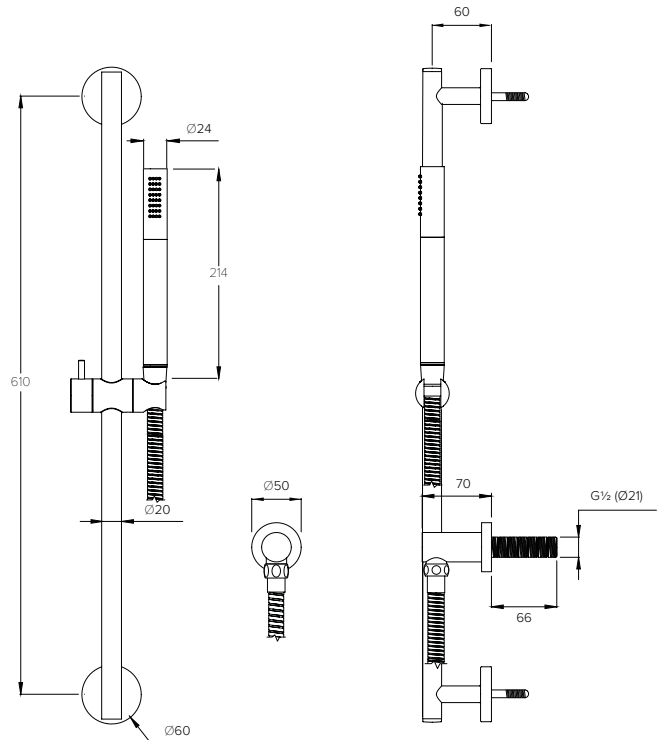

RISER RAIL & PENCIL SHOWER HEAD, OUTLET, HOSE C04012