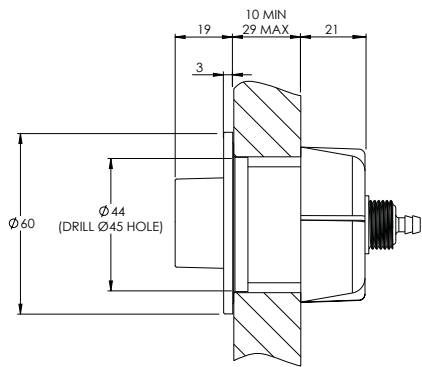

CO7020

FLUSHPLATE (DOTS)

CO7021

10 - 29mm FURNITURE