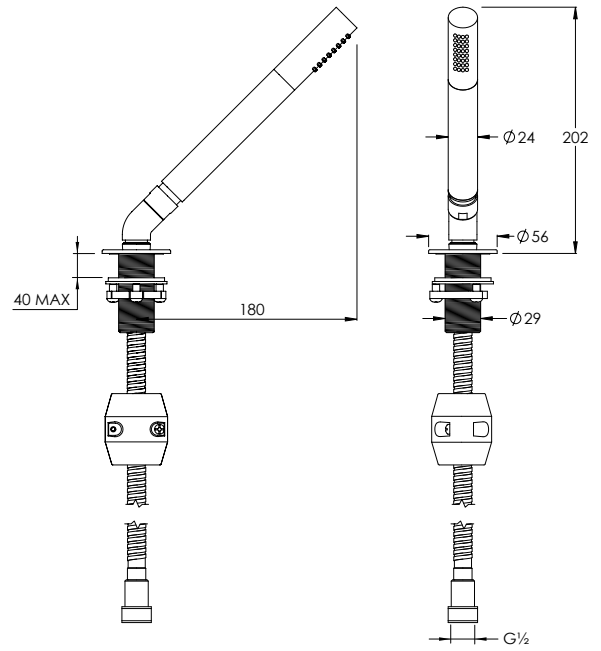

BATH FLOW RATES & DIMENSIONS

BATH OVERFLOW FILLER		C05000				
Water pressure BAR	0.5	1.0	2.0	3.0	4.0	5.0
Outlets LITRES/MIN	18.6	26.1	36.6	41.4	44.3	49.6

PULL OUT HANDSHOWER, HOSE & HOLSTER		C05003				
Water pressure BAR	0.5	1.0	2.0	3.0	4.0	5.0
Outlets LITRES/MIN	4.7	6.9	10.2	13.0	15.7	18.7