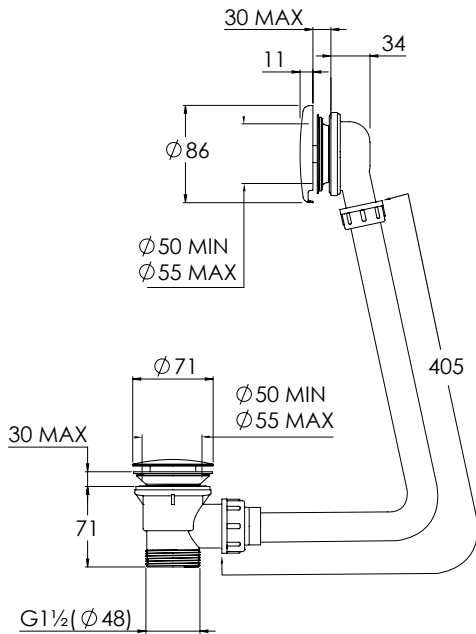

BATH OVERFLOW C05001