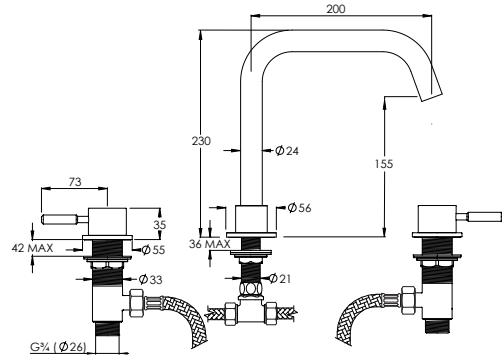

DOMO DO2006

3TH DECK MOUNTED BATH FILLER SWIVEL SPOUT

Water pressure BAR	0.5	1.0	2.0	3.0	4.0	5.0
Outlets LITRES/MIN	12.1	16.9	24.4	31.1	35.3	-