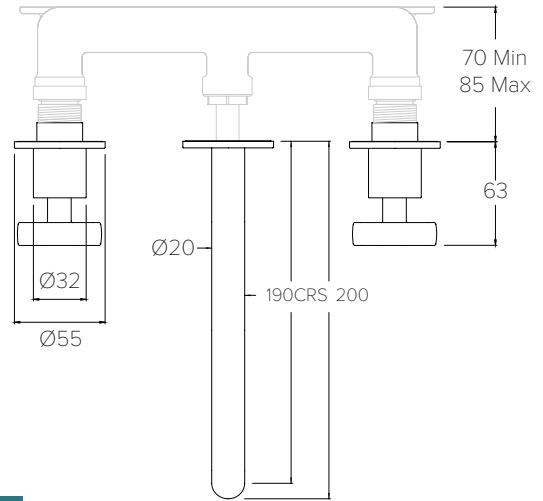

BANK BA1016

3TH DECK MOUNTED BASIN MIXER ROUND SWIVEL SPOUT

Water pressure BAR	0.5	1.0	2.0	3.0	4.0	5.0
Outlets LITRES/MIN	5.7	7.8	11.4	13.9	16.1	18.1

BANK FLOW RATES & DIMENSIONS

BANK BA1008

3TH WALL MOUNTED BASIN MIXER (165mm SPOUT)**						
Water pressure BAR	0.5	1.0	2.0	3.0	4.0	5.0
Outlets LITRES/MIN	5.9	8.3	11.7	14.1	16.4	18.3