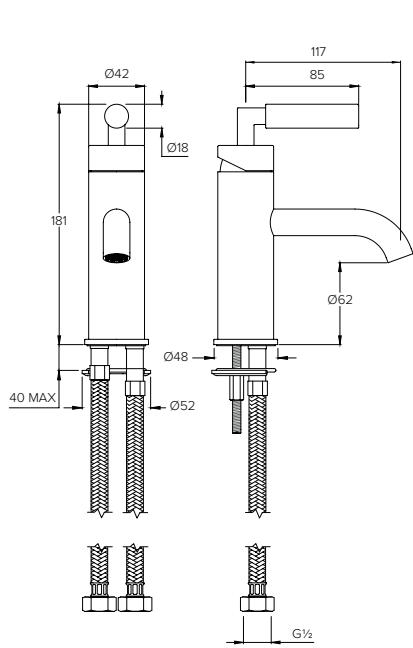

ZURICH ZU1000

DECK MOUNTED MONO BASIN MIXER

Water pressure BAR	0.5	1.0	2.0	3.0	4.0	5.0
Outlets LITRES/MIN	5.2	7.3	10.3	12.7	14.6	16.5