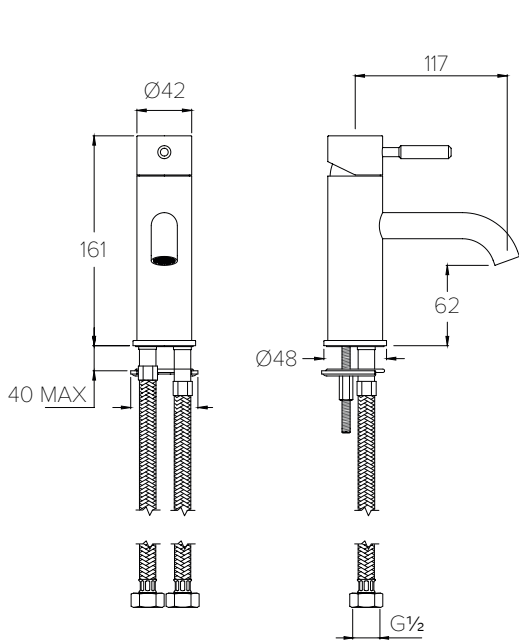

DOMO FLOW RATES & DIMENSIONS