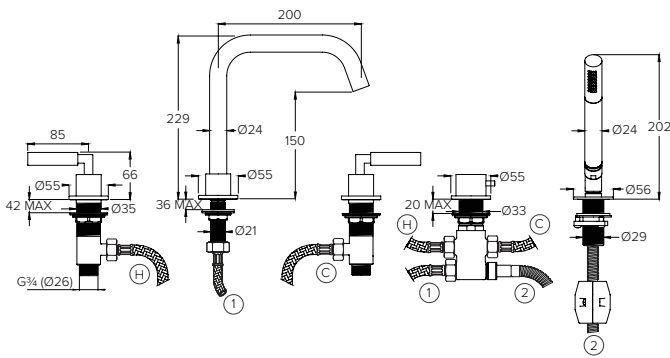

ZURICH/SHOWER FLOW RATES & DIMENSIONS