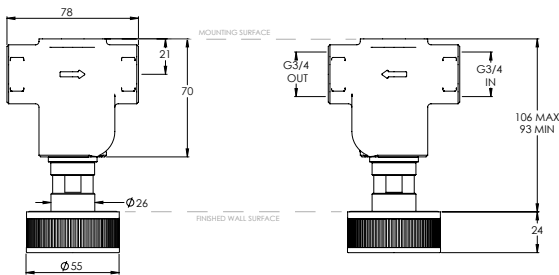

DECCA DC2004

WALL MOUNTED ON/OFF VALVES - INCLUDES ROUGH

Water pressure BAR	0.5	1.0	2.0	3.0	4.0	5.0
Outlets LITRES/MIN	21.16	28.5	42.3	51.6	59.4	-