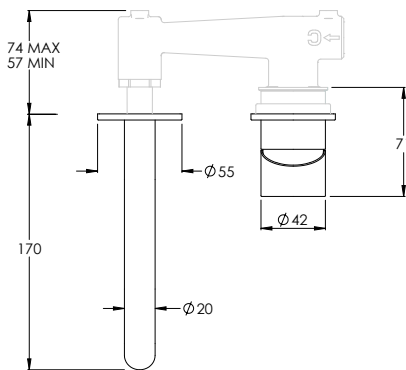

DOMO DO1007 DECCA DC1007

2TH WALL MOUNTED BASIN MIXER*

Water pressure BAR	0.5	1.0	2.0	3.0	4.0	5.0
Outlets LITRES/MIN	5.5	7.6	10.9	13.3	15.5	17.4