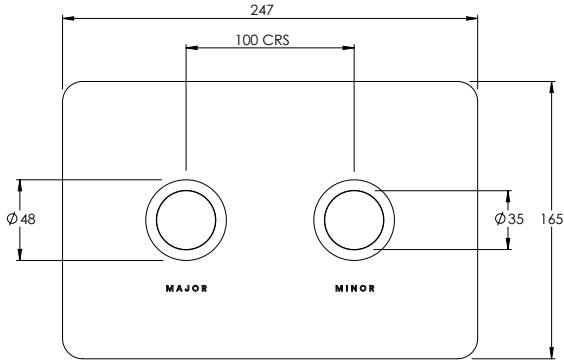

ACCESSORIES DIMENSIONS

FLUSHPLATE (MAJOR/MINOR)