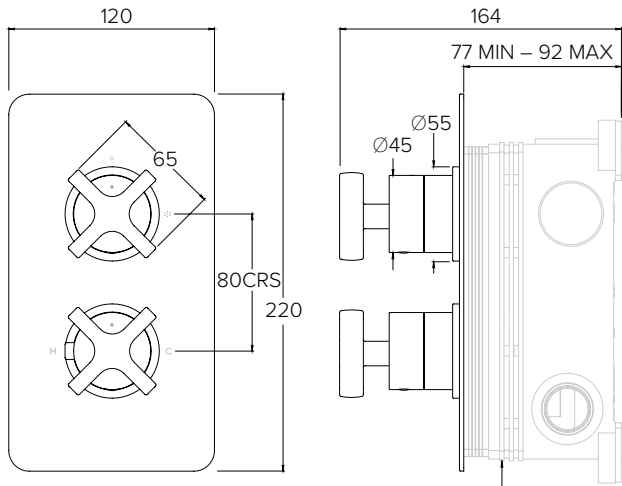

BANK FLOW RATES & DIMENSIONS

SEE DRAWING CO3001 – 1 OUTLET C-BOX