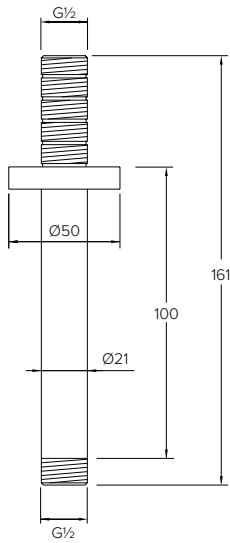

300mm WALL ARM CO4006

100mm CEILING ARM

C04007