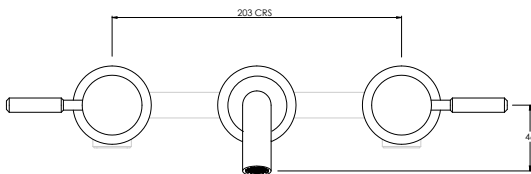

DOMO DO1018

3TH WALL MOUNTED BASIN MIXER WITH BOSS (165MM SPOUT)**

Water pressure BAR	0.5	1.0	2.0	3.0	4.0	5.0
Outlets LITRES/MIN	5.9	8.3	11.7	14.1	16.4	18.3