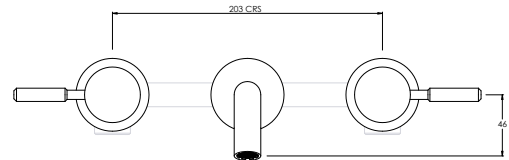

Water pressure BAR	0.5	1.0	2.0	3.0	4.0	5.0
Outlets LITRES/MIN	5.7	7.8	11.4	13.9	16.1	18.1

DOMO FLOW RATES & DIMENSIONS

DOMO DO1008

3TH WALL MOUNTED BASIN MIXER (165MM SPOUT)**

Water pressure BAR	0.5	1.0	2.0	3.0	4.0	5.0
Outlets LITRES/MIN	5.9	8.3	11.7	14.1	16.4	18.3