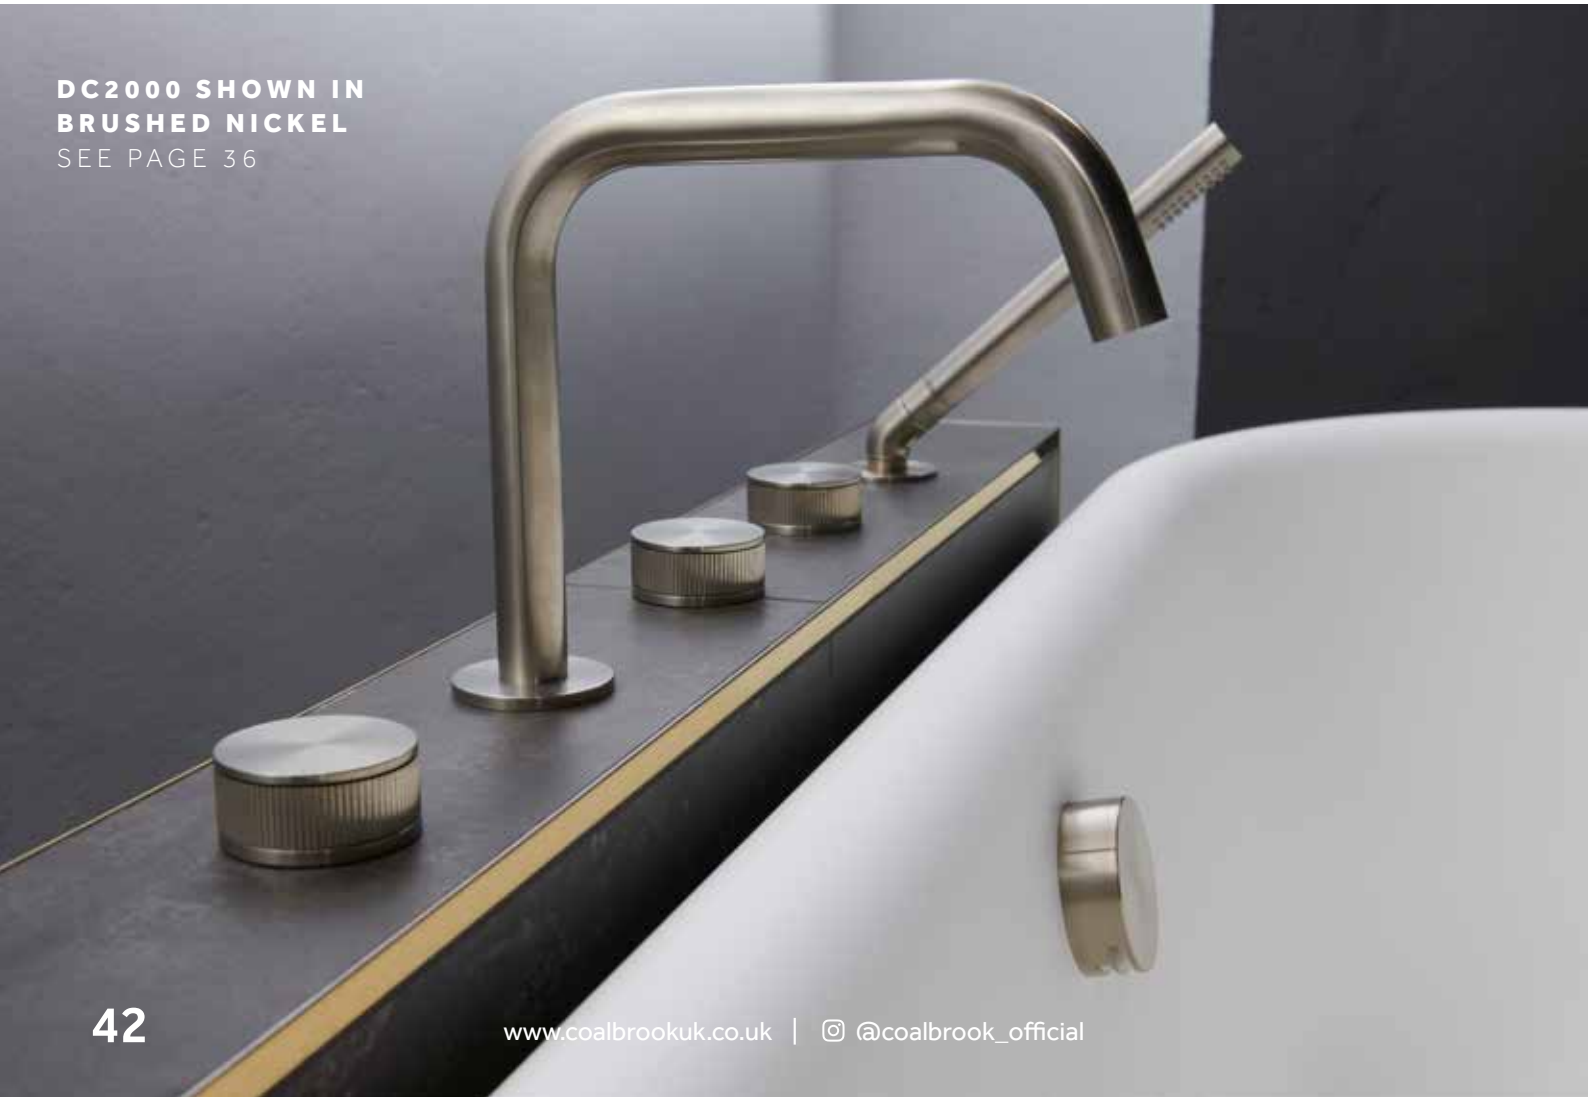

DC2006

CP.....	£495
BB BN GM	£570

DC2000 SHOWN IN
BRUSHED NICKEL
SEE PAGE 36