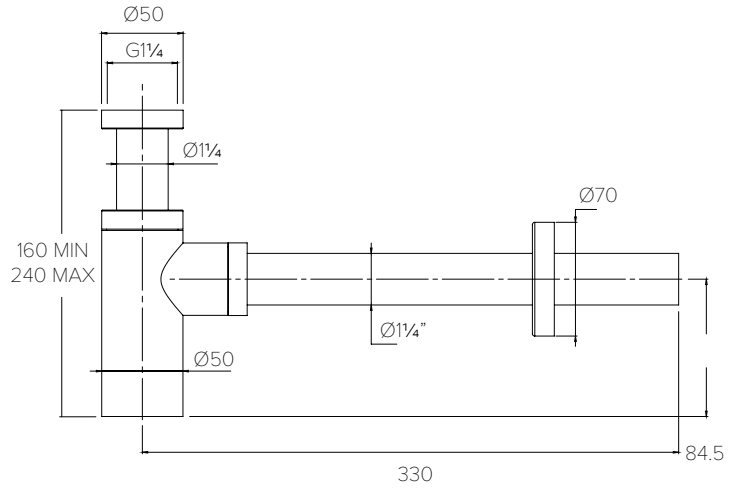

BASIN BOTTLE TRAP

C05004