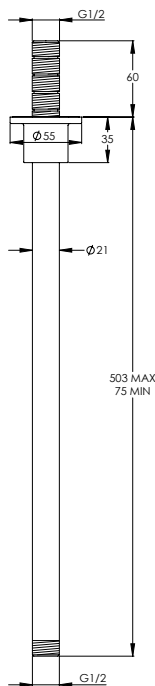

ADJUSTABLE CEILING ARM

C04015

(MIN 150MM - MAX 500MM)