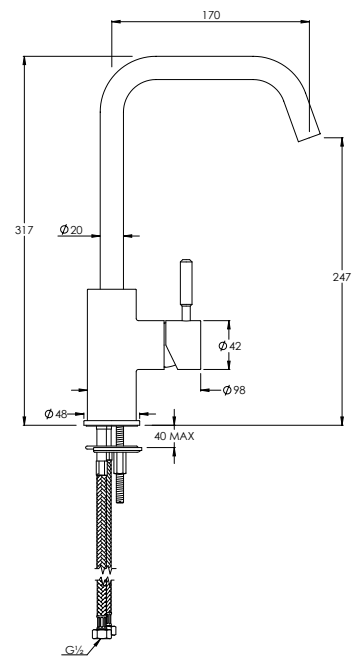

DOMO FLOW RATES & DIMENSIONS

DOMO DO1024

DECCA DO1024

DECK MOUNTED DOMO/DECCA TALL MONO MIXER

Water pressure BAR	0.5	1.0	2.0	3.0	4.0	5.0
Outlets LITRES/MIN	5.2	7.3	10.3	12.7	14.6	16.5

DOMO DO6000

DECCA DO6000