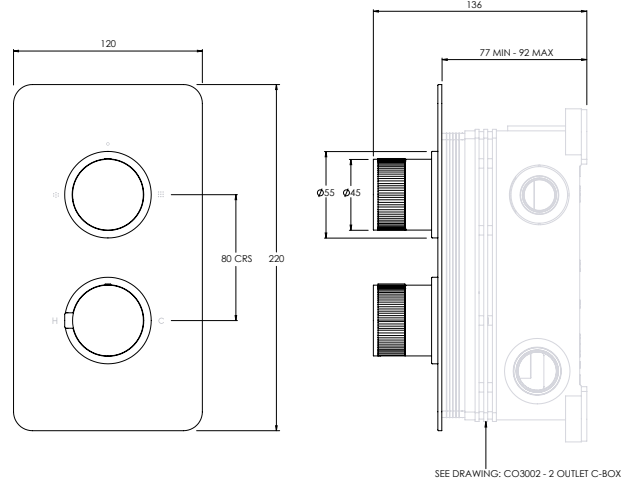

DECCA DC3001

CONCEALED SHOWER VALVE TRIMSET
1 OUTLET

Water pressure BAR	0.5	1.0	2.0	3.0	4.0	5.0
Outlets LITRES/MIN	11.1	16.4	23.4	29.3	33.0	37.2

DECCA DC3002

CONCEALED SHOWER VALVE TRIMSET
2 OUTLET

Water pressure BAR	0.5	1.0	2.0	3.0	4.0	5.0
Outlets LITRES/MIN	10.7	16.0	23.9	29.0	33.2	38.0

DECCA DC3003

CONCEALED SHOWER VALVE TRIMSET
3 OUTLET

Water pressure BAR	0.5	1.0	2.0	3.0	4.0	5.0
Outlets LITRES/MIN	10.5	15.6	22.7	27.8	31.9	37.4

DECCA DC3101

2 OUTLET SHOWER VALVE WITH HANDSPRAY***

Water pressure BAR	0.5	1.0	2.0	3.0	4.0	5.0
Outlet LITRES/MIN	10.7	16.0	23.9	29.0	33.2	38.0
Hand Shower LITRES/MIN	9.2	10.4	16.0	19.8	-	-

*** separate rough **CO3101** required for 2 outlet shower valve with handset