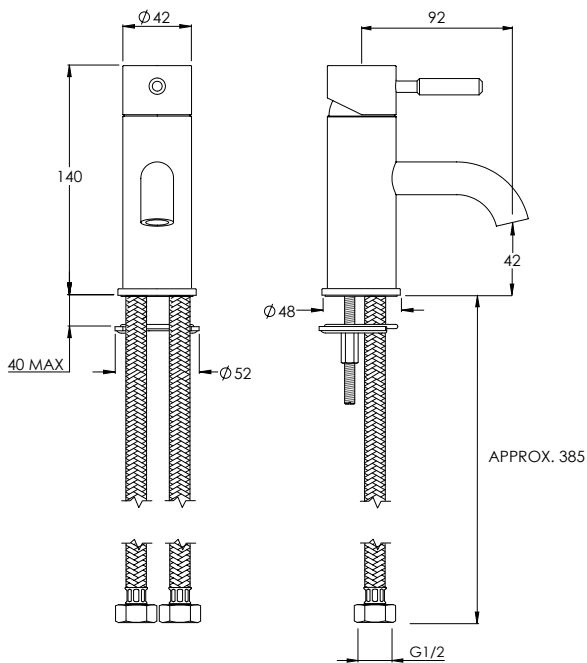

DOMO DO1000 **DECCA** DC1000

DOMO DO1001 **DECCA** DC1001

DECK MOUNTED MONO BASIN MIXER						
Water pressure BAR	0.5	1.0	2.0	3.0	4.0	5.0
Outlets LITRES/MIN	5.2	7.3	10.3	12.7	14.6	16.5

DECK MOUNTED MONO BASIN MIXER WITH SWIVEL SPOUT						
Water pressure BAR	0.5	1.0	2.0	3.0	4.0	5.0
Outlets LITRES/MIN	8.3	11.7	16.5	20.1	22.8	24.8