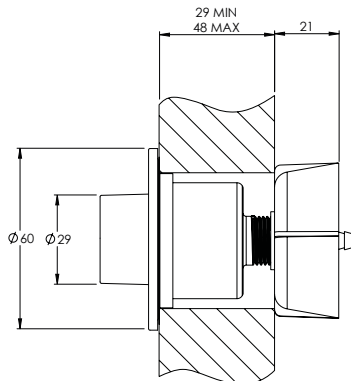

29 - 48mm FURNITURE

FLUSH BUTTON

CO7100 / 200

CONCEALED CISTERN

ACCESSORIES DIMENSIONS

TOWEL RAIL ROUND

CO8001

TOWEL RAIL FLAT