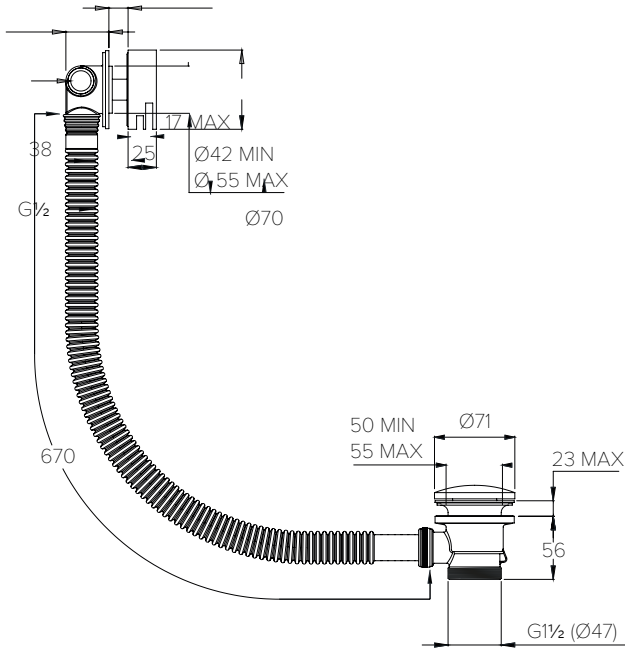

BATH FLOW RATES & DIMENSIONS

BATH OVERFLOW FILLER		C05000				
Water pressure BAR	0.5	1.0	2.0	3.0	4.0	5.0
Outlets LITRES/MIN	18.6	26.1	36.6	41.4	44.3	49.6

PULL OUT HANDSHOWER, HOSE & HOLSTER		C05003				
Water pressure BAR	0.5	1.0	2.0	3.0	4.0	5.0
Outlets LITRES/MIN	4.7	6.9	10.2	13.0	15.7	18.7