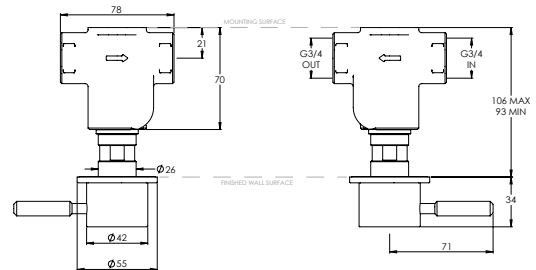

** separate rough **CO1301** required for 3TH wall mounted basin mixers

DOMO FLOW RATES & DIMENSIONS

DOMO DO2003

WALL MOUNTED BATH SPOUT (190MM) - INCLUDES ROUGH

Water pressure BAR	0.5	1.0	2.0	3.0	4.0	5.0
Outlets LITRES/MIN	11.8	19.9	28.2	35.2	40.8	45.0