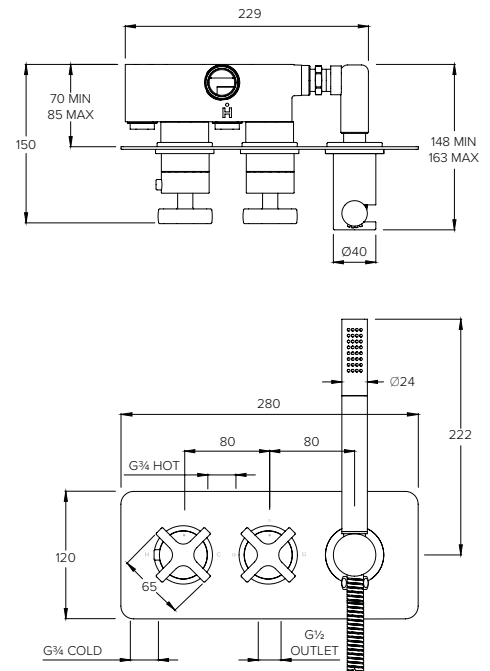

BANK BA3101

2 OUTLET SHOWER VALVE WITH HANDSPRAY***

Water pressure BAR	0.5	1.0	2.0	3.0	4.0	5.0
Outlet (Shower Hose) LITRES/MIN	10.7	16.0	23.9	29.0	33.2	38.0
Outlet (Handshower) LITRES/MIN	9.2	10.4	16.0	19.8		

*** separate rough **CO3101** required for 3TH wall mounted basin mixers