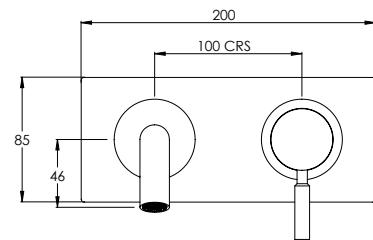

DOMO DO1009 DECCA DC1009

2TH WALL MOUNTED BASIN MIXER WITH PLATE*

Water pressure BAR	0.5	1.0	2.0	3.0	4.0	5.0
Outlets LITRES/MIN	5.5	7.6	10.9	13.3	15.5	17.4

* separate rough **CO1201** required for 2TH wall mounted basin mixers