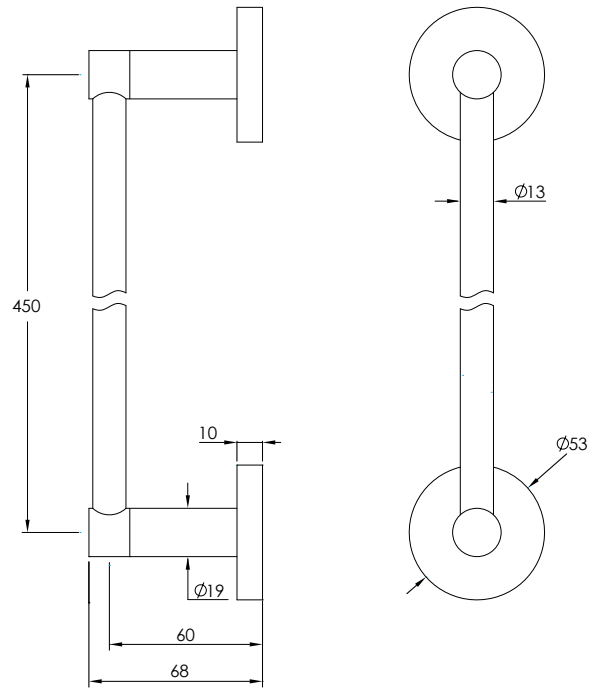

DOUBLE SWIVEL TOWEL BARS

D07000

TOWEL BAR 18"

D07005