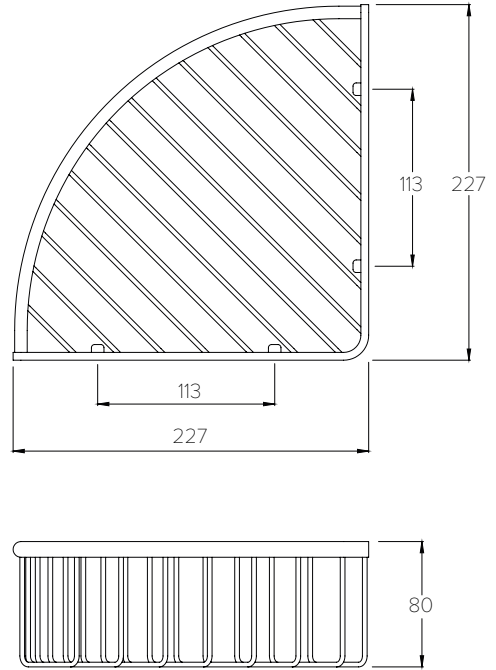

D07006

TUMBLER HOLDER

D07008

FREESTANDING TOILET BRUSH

D07001

WALL HUNG TOILET BRUSH

D07009

ACCESSORIES DIMENSIONS