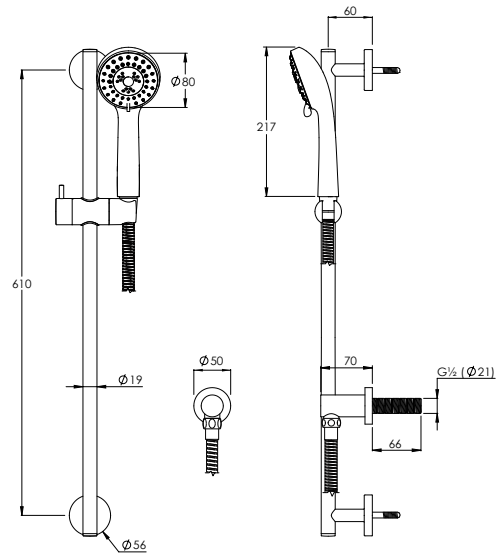

SHOWER FLOW RATES & DIMENSIONS

WALL OUTLET & PENCIL HANDSET C04001

Water pressure BAR	0.5	1.0	2.0	3.0	4.0	5.0
Outlets LITRES/MIN	8.2	11.6	16.6	20.6	23.7	26.5

RISER RAIL AND 3 FUNCTION SHOWER HEAD C04002

Water pressure BAR	0.5	1.0	2.0	3.0	4.0	5.0
Outlets LITRES/MIN	7.5	10.6	15.8	20.2	23.5	26.3