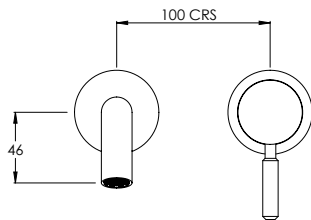

DOMO DO1007 DECCA DC1007

2TH WALL MOUNTED BASIN MIXER*

Water pressure BAR	0.5	1.0	2.0	3.0	4.0	5.0
Outlets LITRES/MIN	5.5	7.6	10.9	13.3	15.5	17.4