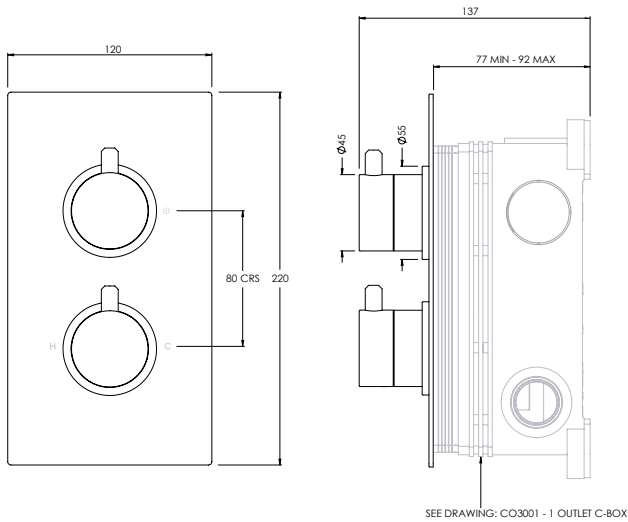

DOMO DO2001 **DECCA** DO2001

FREESTANDING BATH SHOWER MIXER *

Water pressure BAR	0.5	1.0	2.0	3.0	4.0	5.0
Spout LITRES/MIN	8.1	11.4	16.7	20.8	24.0	27.1
Hand Shower LITRES/MIN	3.8	5.9	8.8	11.2	13.3	15.2

* includes rough