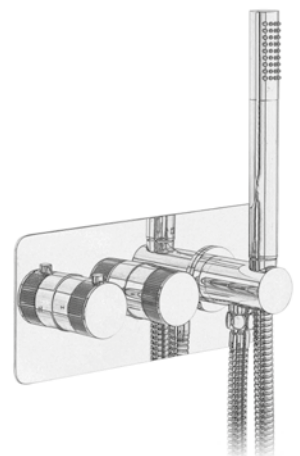

FIXED OR SWIVEL?

Fixed or swivel spouts are available across some of our basin and bath mixers. The swivel option allows you to move the spout up to 180°.

WALL MOUNTED

Wall mounted basin mixers are mounted to the wall to give a streamlined, minimalist look.

When choosing a wall mounted basin mixer it is important to check your basin is compatible and that the spout projection is sufficient.

2 TAP HOLE (2TH)

The two hole basin mixer allows you to select the perfect temperature with one hand. The lever is always on the right hand side.

BAR MIXER SYSTEM

The multifunction shower bar mixer comes with a fixed head but its height can be adjusted to suit your bathroom.

Separate handshower offers choice of overhead or handheld.

Fixed shower heads can be wall or ceiling mounted with varying size showerheads.

1, 2 OR 3 OUTLET

Our shower valves can control up to three separate showering elements from one valve.

2 OUTLET WITH HANDSHOWER

C-BOX

FOR SHOWER VALVES

The C-box is designed to allow easy installation of a shower valve within a wall. The box can be secured either to the back of the recess or to the front plasterboard at depths from 77mm – 92mm. The built in spirit level on the dust cover ensures the valve is installed level.