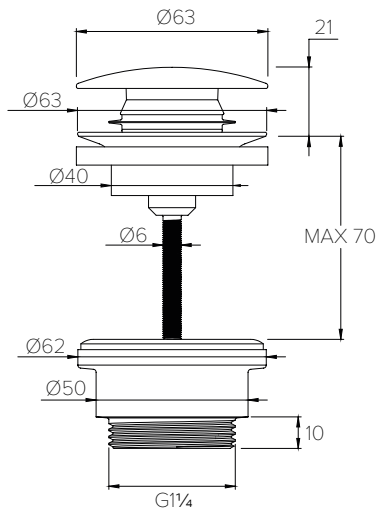

BASIN COMPONENTS DIMENSIONS

BASIN WASTE

C05002