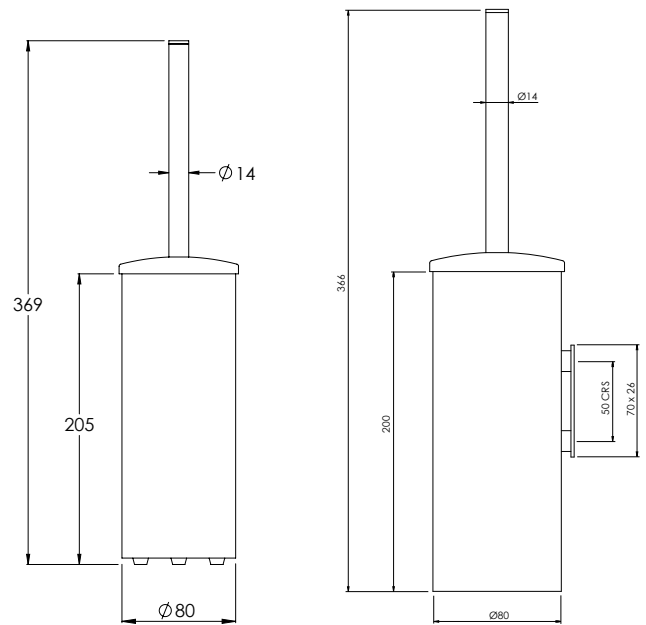

FREESTANDING TOILET BRUSH

D07001

WALL HUNG TOILET BRUSH

D07009