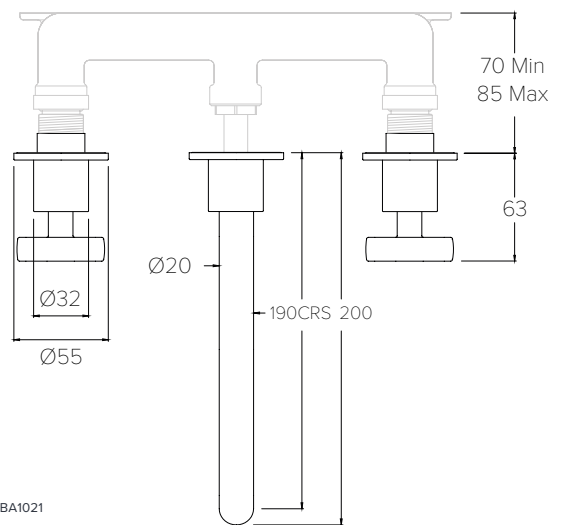

BANK BA1021

3TH WALL MOUNTED BASIN MIXER WITH BOSS (190mm SPOUT)**						
Water pressure BAR	0.5	1.0	2.0	3.0	4.0	5.0
Outlets LITRES/MIN	5.9	8.3	11.7	14.1	16.4	18.3

** separate rough CO1301 required for 3TH wall mounted basin mixers