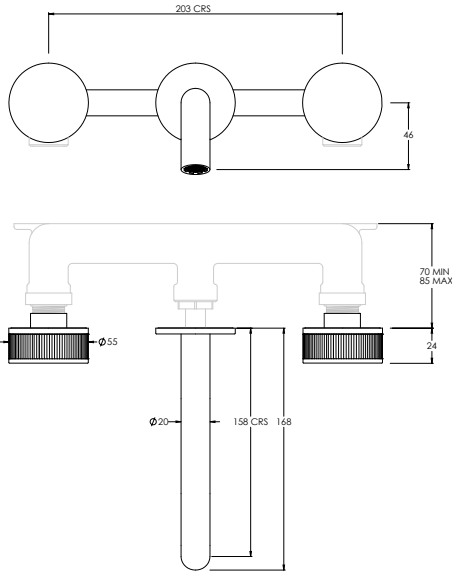

DECCA FLOW RATES & DIMENSIONS

DECCA DC1008

3TH WALL MOUNTED BASIN MIXER (165mm SPOUT)**

Water pressure BAR	0.5	1.0	2.0	3.0	4.0	5.0
Outlets LITRES/MIN	5.9	8.3	11.7	14.1	16.4	18.3