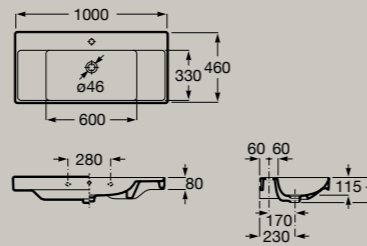

Wall-hung or vanity basin
1000 x 460 mm

- **A32768A000** Gloss White **£317.52**
- **A32768A620** Matt White **£381.02**
- **A32768AS00** Supraglaze **£347.52**