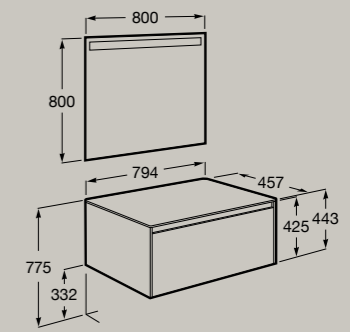

For compatible on countertop basins, please refer to the on countertop basins section.

Dimensions in mm. Prices shown are recommended retail prices including VAT. Replace (...) in the product reference with the code of the chosen finish:

● 509 Matt White ● 510 Matt Grey ● 511 Dark Elm ● 512 Light Oak ● 513 Matt Green

Please see back of brochure for all furniture finishes

Dimensions in mm. Prices shown are recommended retail prices including VAT. Replace (...) in the product reference with the code of the chosen finish:

● 509 Matt White ● 510 Matt Grey ● 511 Dark Elm ● 512 Light Oak ● 513 Matt Green ● 514 Pebble Grey

Please see back of brochure for all furniture finishes

Countertop only