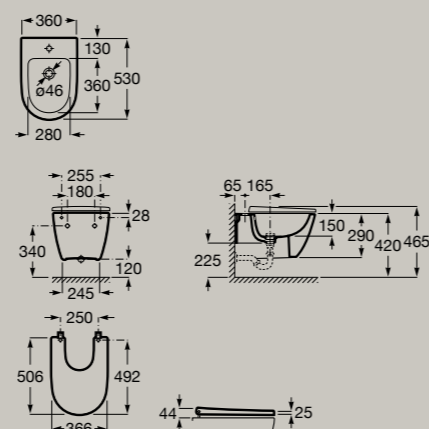

Bidet lid

A806E10001	White with Supralit®	£144.00
A806E10621	Matt White with Supralit®	£201.60

Soft Close   Extra Height   Supralit®