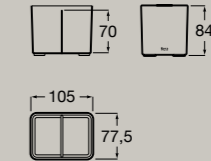

Countertop tumbler
105 x 77.5 mm
A817672C60 Matt White   **£12.30**
A817672C70 Matt Green   **£12.30**
A817672C80 Matt Grey   **£12.30**