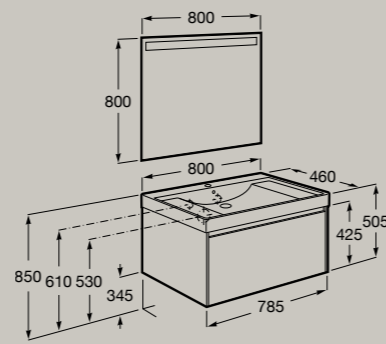

**A851719...** £800.52

*Sold individually:*

Base unit **A857607...** £502.80

Right hand basin **A327688004** £297.72

*Recommended:*

Eidos LED mirror 800 x 800mm

**A812356000** £326.69

Soft Close Full Extraction Internal organiser