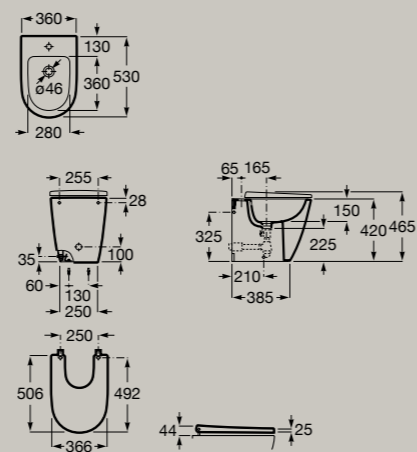

Bidets

Back to wall bidet

A357687000	Gloss White	£384.00
A357687620	Matt White	£476.64
A357687S00	Supraglaze®	£414.00

Soft-closing bidet lid

A806E12001	White with Supralit®	£119.52
A806E12621	Matt White with Supralit®	£190.66

Bidet lid

A806E10001	White with Supralit®	£144.00
A806E10621	Matt White with Supralit®	£201.60

Soft Close   Extra Height   Supralit®