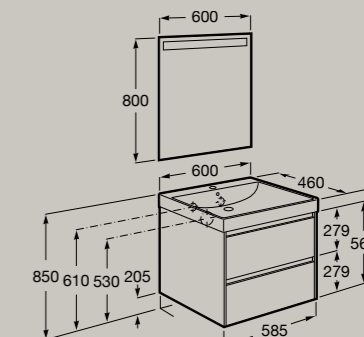

**A812355000** £271.09

Soft Close Full Extraction Internal organiser

Dimensions in mm. Prices shown are recommended retail prices including VAT. Replace (...) in the product reference with the code of the chosen finish: