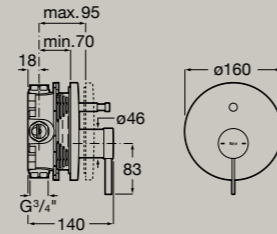

Built-in bath-shower mixer with automatic diverter (2 ways)

- **A5A0B9EC00** Chrome **£240.24**
- **A5A0B9ENB0** Matt Black **£336.36**
- **A5A0B9ECN0** Titanium Black **£336.36**
- **A5A0B9ERGO** Rose Gold **£336.36**

RocaBox required for installation

A525869403 **£125.89**