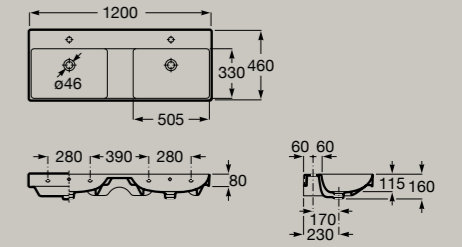

Dimensions in mm. Prices shown are recommended retail prices including VAT. Pedestal and semi-pedestal are not available in Supraglaze® finish.

- 00 White
- 62 Matt White
- SO Supraglaze®

Double wall-hung or vanity basin
1200 x 460 mm

- **A32768B000** Gloss White **£476.28**
- **A32768B620** Matt White **£571.54**
- **A32768BS00** Supraglaze **£506.28**

On countertop basin
Ø370 mm

- **A32768J000** Gloss White **£338.16**
- **A32768J620** Matt White **£405.79**
- **A32768JS00** Supraglaze **£368.16**