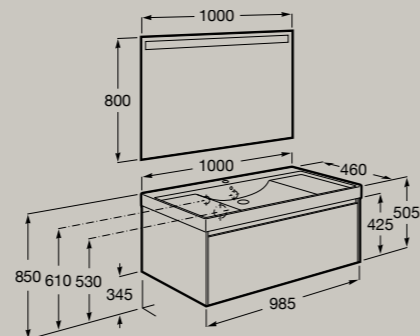

800 x 460 mm
Base unit for countertop right hand basin with two drawers

A851727... £1,058.28

Sold individually:

Base unit
A857629... £680.40
Countertop for right hand basin
A857618... £377.88

Recommended:

Eidos LED mirror 800 x 800mm
A812356000 £326.69

Soft Close Full Extraction Internal organiser

Base unit for countertop left hand basin with two drawers

A851729... £1,058.28

Sold individually:

Base unit
A857631... £680.40
Countertop for left hand basin
A857618... £377.88

Recommended:

Eidos LED mirror 800 x 800mm
A812356000 £326.69

Soft Close Full Extraction Internal organiser

Base unit for countertop centered basin with two drawers

A851728... £1,058.28

Sold individually:

Base unit
A857630... £680.40
Countertop for centred basin
A857618... £377.88

Recommended:

Eidos LED mirror 800 x 800mm
A812356000 £326.69

Soft Close Full Extraction Internal organiser

1000 x 460 mm
Unik (base unit with one drawer and basin)

A851686... £897.12

Sold individually:

Base unit
A857610... £579.60
Basin
A32768A004 £317.52

Recommended:

Eidos LED mirror 1000 x 800mm
A812357000 £385.09

Soft Close Full Extraction Internal organiser

Basin and countertop colour combinations

UNIK products (Base unit and Countertop) Light Oak base units are supplied with the Pebble Grey finish countertop. If you order these components separately a pebble grey countertop will need to be ordered.

Please substitute the countertop finish to 514 Pebble Grey.

UNIK products (Base unit and Countertop) Dark Elm base units are supplied with the Matt Grey finish countertop. If you order these components separately a Matt Grey countertop will need to be ordered.

Please substitute the countertop finish to 510 Matt Grey.

1000 x 460 mm
Unik (base unit with two drawers and basin)