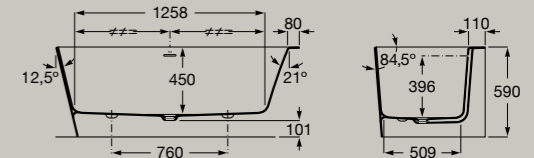

Asymmetric corner bath.
Made of Stonex®.

Right corner
1600 x 700 mm

A248638000 White **£2,757.12**

Includes click-clack drain, trap and integrated overflow.