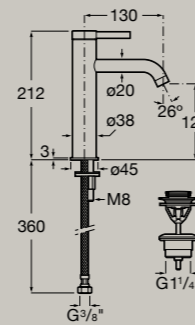

Cold start smooth body medium height basin mixer with click clack waste

A5A3C9EC00	Chrome	£260.76
A5A3C9ENB0	Matt Black	£365.16
A5A3C9ECN0	Titanium Black	£365.16
A5A3C9ERGO	Rose Gold	£365.16

5L Cold Start