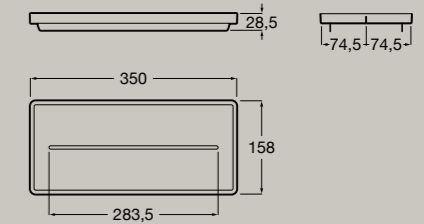

Container
151.5 x 75 mm
A817671C60 Matt White   **£12.30**
A817671C70 Matt Green   **£12.30**
A817671C80 Matt Grey   **£12.30**

Countertop tumbler
105 x 77.5 mm
A817672C60 Matt White   **£12.30**
A817672C70 Matt Green   **£12.30**
A817672C80 Matt Grey   **£12.30**

Countertop soap dispenser
53 x 73 mm
A817673C60 Matt White   **£30.00**
A817673C70 Matt Green   **£30.00**
A817673C80 Matt Grey   **£30.00**

Dimensions in mm. Prices shown are recommended retail prices including VAT. Replace (...) in the product reference with the code of the chosen finish:

● 509 Matt White   ● 510 Matt Grey   ● 511 Dark Elm   ● 512 Light Oak   ● 513 Matt Green

Please see back of brochure for all furniture finishes

Dimensions in mm. Prices shown are recommended retail prices including VAT.

● C6 Matt White   ● C7 Matt Green   ● C8 Matt Grey

Please see back of brochure for all furniture finishes