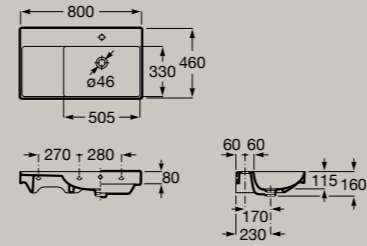

Right hand wall-hung basin
800 x 460 mm

- **A327688000** Gloss White **£297.72**
- **A327688620** Matt White **£357.26**
- **A327688S00** Supraglaze **£327.72**