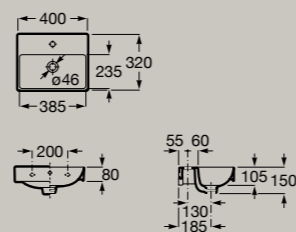

Compact wall-hung basin
450 x 360 mm

- **A327682000** Gloss White **£152.16**
- **A327682620** Matt White **£182.59**
- **A327682S00** Supraglaze **£182.16**