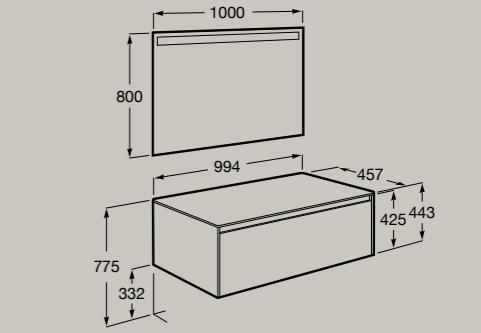

For compatible on countertop basins, please refer to the on countertop basins section.

* Please refer to opposite page for basin and countertop colour combinations

1000 x 460 mm
Base unit for countertop basin with two drawers

A851730... £1,207.56

Sold individually:

Base unit
A857616... £743.40
Countertop
A857634... £464.16

Recommended:

Eidos LED mirror 1000 x 800mm
A812357000 £385.09