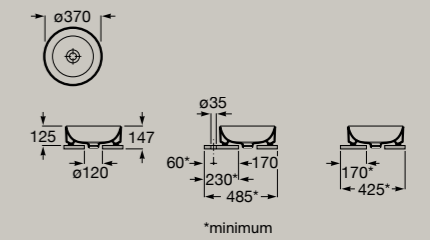

On countertop basin
550 x 345 mm

- **A32768C000** Gloss White **£495.84**
- **A32768C620** Matt White **£595.01**
- **A32768CS00** Supraglaze **£525.84**