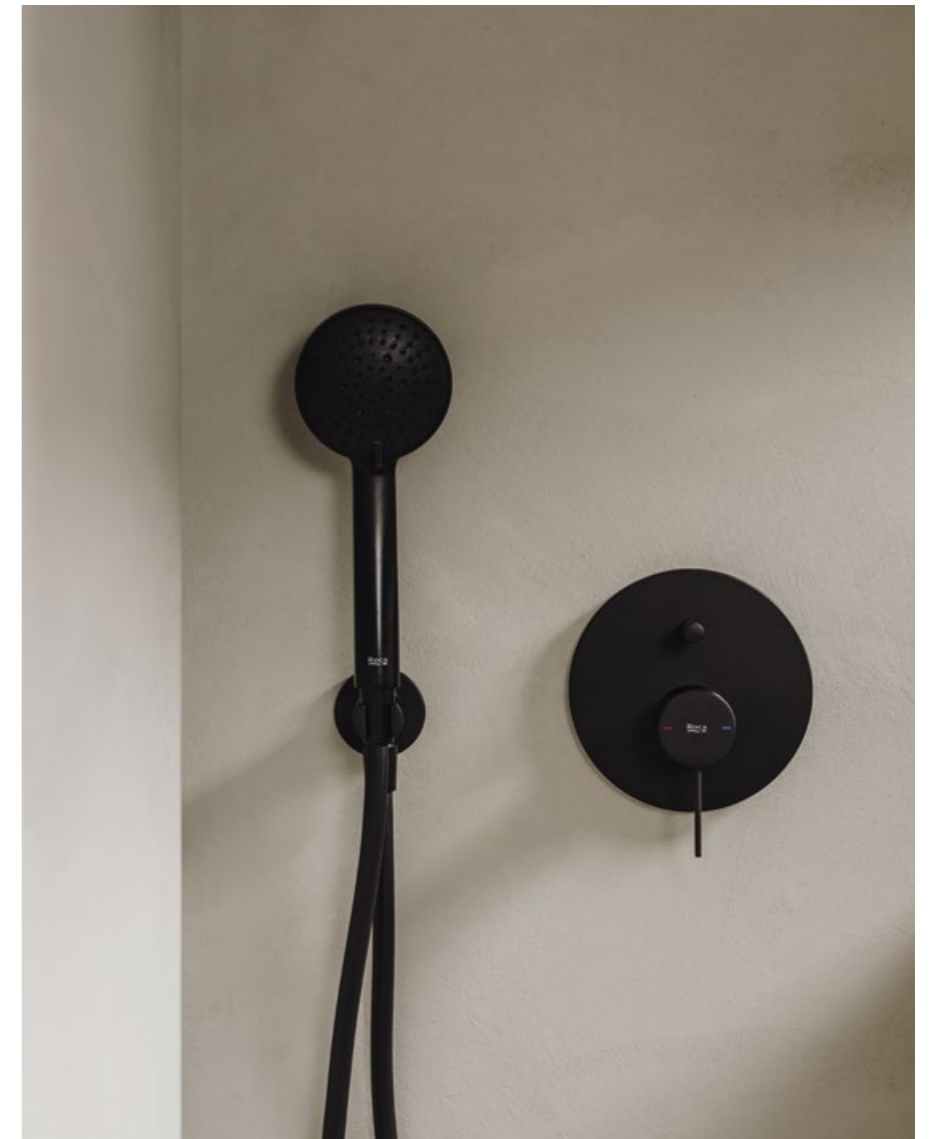

Previous page:
Built-in basin faucet in matt black /
370 mm over countertop basin

These pages:
Bath faucet in matt black /
Stella hand-shower in matt
black / 1700 mm drop-in bath

Built-in bath-shower faucet in
matt black / Stella hand-shower
in matt black

All faucet models in the Ona Collection allow for smooth and precise operation, with a long-term guarantee of one million opening and closing movements. The available heights for basin models are standard, mezzo and high neck, providing the perfect combination with different types of washbasins. Enjoy complete flexibility options with Ona's dedicated bath and shower faucets, bidets and built-in basin models.