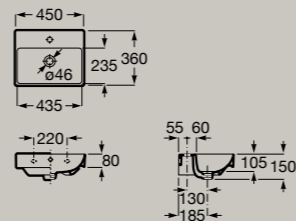

Optional

Compact semi-pedestal

- **A337782000** Gloss White **£146.24**
- **A337782620** Matt White **£175.48**

Compact wall-hung basin
500 x 360 mm

- **A32768E000** Gloss White **£165.36**
- **A32768E620** Matt White **£198.43**
- **A32768ES00** Supraglaze **£195.36**