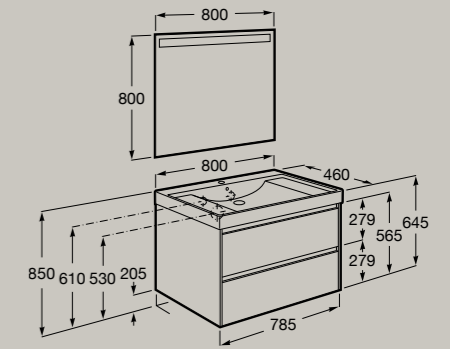

650 x 460 mm
Unik (base unit with two drawers and basin)

A851689... £881.16

Sold individually:

Base unit **A857614...** £636.36

Basin **A327687004** £244.80

Recommended:

Eidos LED mirror 650 x 800mm

A812390000 £286.08

Soft Close Full Extraction Internal organiser

800 x 460 mm
Unik (base unit with one drawer and right hand basin)

A851719... £800.52

Sold individually:

Base unit **A857607...** £502.80

Right hand basin **A327688004** £297.72

Recommended:

Eidos LED mirror 800 x 800mm

A812356000 £326.69

Soft Close Full Extraction Internal organiser

Unik (base unit with one drawer and left hand basin)

A851720... £800.52

Sold individually:

Base unit **A857607...** £502.80

Left hand basin **A327689004** £297.72

Recommended:

Eidos LED mirror 800 x 800mm

A812356000 £326.69

Soft Close Full Extraction Internal organiser

Unik (base unit with one drawer and centred basin)

A851685... £800.52

Sold individually:

Base unit **A857607...** £502.80

Centred basin **A32768H004** £297.72

Recommended:

Eidos LED mirror 800 x 800mm

A812356000 £326.69

Soft Close Full Extraction Internal organiser

800 x 460 mm
Unik (base unit with two drawers and right hand basin)

A851690... £978.12

Sold individually:

Base unit **A857629...** £680.40

Right hand basin **A327688004** £297.72

Recommended:

Eidos LED mirror 800 x 800mm

A812356000 £326.69

Soft Close Full Extraction Internal organiser

Unik (base unit with two drawers and left hand basin)

A851692... £978.12

Sold individually:

Base unit **A857631...** £680.40

Left hand basin **A327689004** £297.72

Recommended:

Eidos LED mirror 800 x 800mm

A812356000 £326.69

Soft Close Full Extraction Internal organiser

Unik (base unit with two drawers and centred basin)

A851691... £978.12

Sold individually:

Base unit **A857630...** £680.40

Left hand basin **A32768H004** £297.72