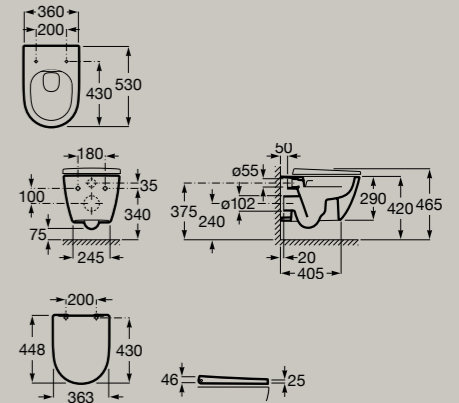

Compact wall-hung Rimless WC

A346688000	Gloss White	£390.00
A346688620	Matt White	£468.00
A346688S00	Supraglaze®	£420.00

Soft-closing seat and cover

A801E22002	White	£146.88
A801E22001	White with Supralit®	£146.88
A801E22622	Matt White	£176.26
A801E22621	Matt White with Supralit®	£176.26

Seat and cover

A801E20002	White	£122.40
A801E20001	White with Supralit®	£122.40
A801E20622	Matt White	£146.88
A801E20621	Matt White with Supralit®	£146.88