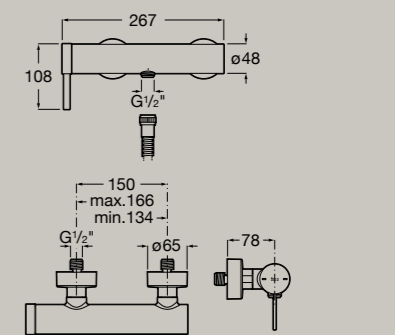

Dimensions in mm. Prices shown are recommended retail prices including VAT.

● C0 Chrome ● NB Matt Black Everlux finishes: ● CN Titanium Black ● RG Rose Gold

Dimensions in mm. Prices shown are recommended retail prices including VAT.

● C0 Chrome ● NB Matt Black Everlux finishes: ● CN Titanium Black ● RG Rose Gold