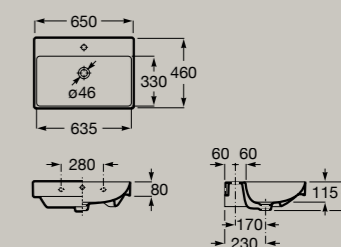

Optional

Full-pedestal

- **A337470000** Gloss White **£96.02**
- **A337470620** Matt White **£115.23**

Semi-pedestal

- **A337471000** Gloss White **£120.52**
- **A337471620** Matt White **£144.62**

Dimensions in mm. Prices shown are recommended retail prices including VAT. Pedestal and semi-pedestal are not available in Supraglaze® finish.

● 00 White ● 62 Matt White ● SO Supraglaze®

Dimensions in mm. Prices shown are recommended retail prices including VAT. Pedestal and semi-pedestal are not available in Supraglaze® finish.

● 00 White ● 62 Matt White ● SO Supraglaze®