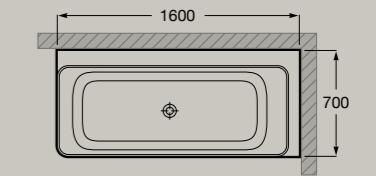

Asymmetric corner bath.
Made of Stonex®.

Right corner
1600 x 700 mm

A248638000 White **£2,757.12**

Includes click-clack drain, trap and integrated overflow.