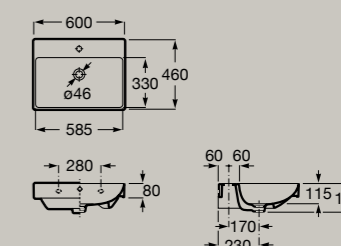

Optional

Full-pedestal

- **A337470000** Gloss White **£96.02**
- **A337470620** Matt White **£115.23**

Semi-pedestal

- **A337471000** Gloss White **£120.52**
- **A337471620** Matt White **£144.62**

Wall-hung basin
650 x 460 mm

- **A327687000** Gloss White **£244.80**
- **A327687620** Matt White **£293.76**
- **A327687S00** Supraglaze **£274.80**