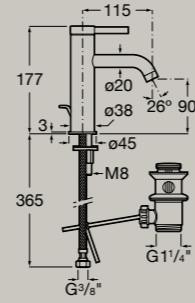

Brassware

Cold start basin mixer with pop-up waste

A5A309EC00	Chrome	£243.84
A5A309ENB0	Matt Black	£341.40
A5A309ECN0	Titanium Black	£341.40
A5A309ERGO	Rose Gold	£341.40

5L Cold Start