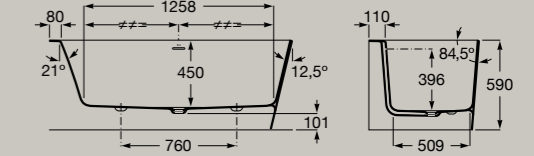

## Baths

Asymmetric corner bath.  
Made of Stonex®.

Left corner  
1600 x 700 mm

**A248629000** White **£2,757.12**

Includes click-clack drain, trap and integrated overflow.

Asymmetric corner bath.  
Made of Stonex®.