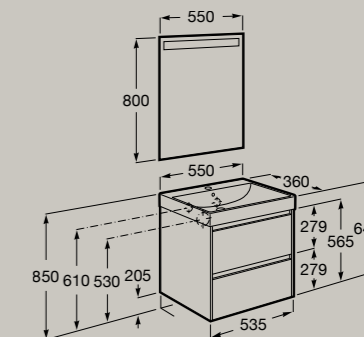

550 x 360 mm
Unik (compact base unit with two drawers and basin)

A851683... £655.68

Sold individually:

Compact base unit

A857600... £462.24

Basin

A327683004 £185.28

Recommended:

Eidos LED mirror 550 x 800mm

A812389000 £257.16

Soft Close Full Extraction