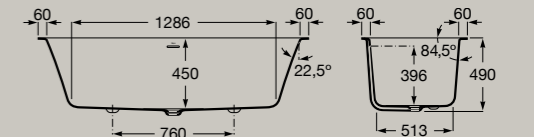

Rectangular drop in bath.
Made of Stonex®.

1700 x 700 mm

A248631000 White **£1,572.00**

Includes click-clack drain, trap and integrated overflow.