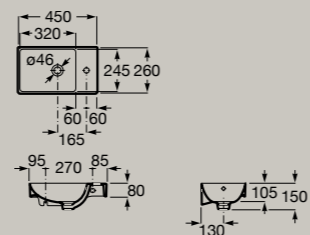

Basins

Compact wall-hung basin - Right hand
450 x 260 mm

- **A327681000** Gloss White **£145.56**
- **A327681620** Matt White **£174.67**
- **A327681S00** Supraglaze **£175.56**

Compact wall-hung basin
400 x 320 mm

- **A32768D000** Gloss White **£138.96**
- **A32768D620** Matt White **£166.75**
- **A32768DS00** Supraglaze **£168.96**