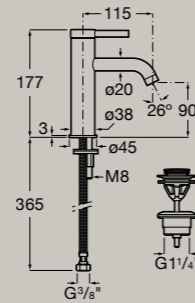

Cold start smooth body basin mixer with click clack waste

A5A3A9EC00	Chrome	£208.56
A5A3A9ENB0	Matt Black	£292.08
A5A3A9ECN0	Titanium Black	£292.08
A5A3A9ERGO	Rose Gold	£292.08

5L Cold Start