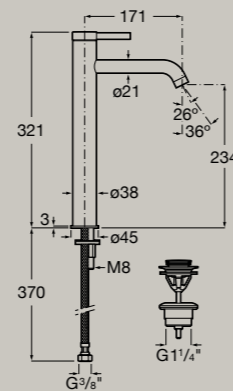

Brassware

Cold start basin mixer with pop-up waste

A5A309EC00	Chrome	£243.84
A5A309ENB0	Matt Black	£341.40
A5A309ECN0	Titanium Black	£341.40
A5A309ERGO	Rose Gold	£341.40

5L Cold Start

Cold start smooth body basin mixer with click clack waste

A5A3A9EC00	Chrome	£208.56
A5A3A9ENB0	Matt Black	£292.08
A5A3A9ECN0	Titanium Black	£292.08
A5A3A9ERGO	Rose Gold	£292.08

5L Cold Start

Cold start smooth body medium height basin mixer with click clack waste

A5A3C9EC00	Chrome	£260.76
A5A3C9ENB0	Matt Black	£365.16
A5A3C9ECN0	Titanium Black	£365.16
A5A3C9ERGO	Rose Gold	£365.16

5L Cold Start

Cold start smooth body extended height basin mixer with click clack waste

A5A349EC00	Chrome	£319.56
A5A349ENB0	Matt Black	£447.48
A5A349ECN0	Titanium Black	£447.48
A5A349ERGO	Rose Gold	£447.48

5L Cold Start

Built-in basin mixer

A5A359EC00	Chrome	£428.16
A5A359ENB0	Matt Black	£599.52
A5A359ECN0	Titanium Black	£599.52
A5A359ERGO	Rose Gold	£599.52

5L

Built-in body required for installation with built-in basin mixer

A5E3501C00	Chrome	£108.00
A5E3501NB0	Matt Black	£151.20
A5E3501CN0	Titanium Black	£151.20
A5E3501RGO	Rose Gold	£151.20

Bidet mixer with pop-up waste and flexible supply hoses

A5A609EC00	Chrome	£269.16
A5A609ENB0	Matt Black	£376.92
A5A609ECN0	Titanium Black	£376.92
A5A609ERGO	Rose Gold	£376.92

5L

Wall-mounted bath-shower mixer with automatic diverter

A5A029EC00	Chrome	£326.28
A5A029ENB0	Matt Black	£456.84
A5A029ECN0	Titanium Black	£456.84
A5A029ERGO	Rose Gold	£456.84

Wall-mounted shower mixer

A5A219EC00	Chrome	£285.96
A5A219ENB0	Matt Black	£400.44
A5A219ECN0	Titanium Black	£400.44
A5A219ERGO	Rose Gold	£400.44

Dimensions in mm. Prices shown are recommended retail prices including VAT.