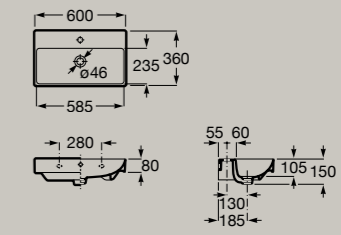

*Optional*

Compact semi-pedestal

- A337782000** Gloss White **£146.24**
- A337782620** Matt White **£175.48**

Compact wall-hung basin  
600 x 360 mm

- A327684000** Gloss White **£221.52**
- A327684620** Matt White **£265.82**
- A327684S00** Supraglaze **£251.52**