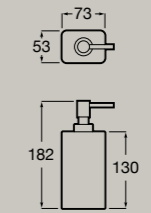

Countertop soap dispenser
53 x 73 mm
A817673C60 Matt White   **£30.00**
A817673C70 Matt Green   **£30.00**
A817673C80 Matt Grey   **£30.00**