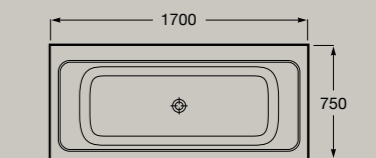

Bath panels not included.
Please visit our website at www.uk.roca.com for installation details.

Rectangular drop in bath.
Made of Stonex®.

1700 x 750 mm

A248630000 White **£1,683.60**

Includes click-clack drain, trap and integrated overflow.