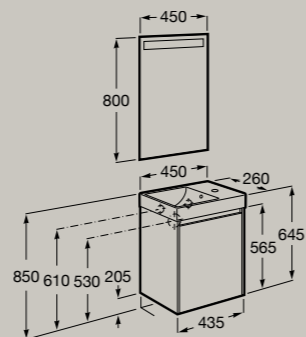

Furniture

450 x 260 mm
Unik (compact base unit with one door and basin)

A851678... £561.36

Sold individually:

Compact base unit

A857595... £415.80

Right hand basin

A327681004 £145.56

Recommended:

Eidos LED mirror 450 x 800mm

A812388000 £237.36

Soft Close Internal Shelf