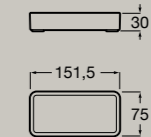

Container
151.5 x 75 mm
A817671C60 Matt White   **£12.30**
A817671C70 Matt Green   **£12.30**
A817671C80 Matt Grey   **£12.30**