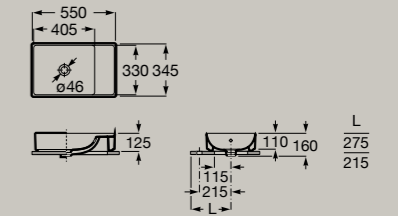

On countertop basin
550 x 345 mm

- **A32768C000** Gloss White **£495.84**
- **A32768C620** Matt White **£595.01**
- **A32768CS00** Supraglaze **£525.84**