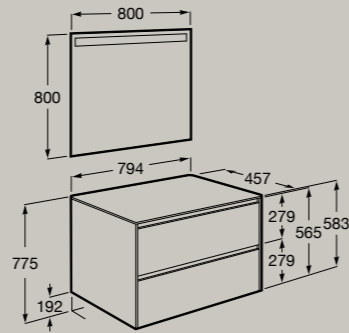

800 x 460 mm
Base unit for countertop right hand basin with two drawers

A851727... £1,058.28

Sold individually:

Base unit
A857629... £680.40
Countertop for right hand basin
A857618... £377.88

Recommended:

Eidos LED mirror 800 x 800mm
A812356000 £326.69

Soft Close Full Extraction Internal organiser

Base unit for countertop left hand basin with two drawers

A851729... £1,058.28

Sold individually:

Base unit
A857631... £680.40
Countertop for left hand basin
A857618... £377.88

Recommended:

Eidos LED mirror 800 x 800mm
A812356000 £326.69

Soft Close Full Extraction Internal organiser

Base unit for countertop centered basin with two drawers

A851728... £1,058.28

Sold individually:

Base unit
A857630... £680.40
Countertop for centred basin
A857618... £377.88

Recommended:

Eidos LED mirror 800 x 800mm
A812356000 £326.69

Soft Close Full Extraction Internal organiser

1000 x 460 mm
Unik (base unit with one drawer and basin)

A851686... £897.12

Sold individually:

Base unit
A857610... £579.60
Basin
A32768A004 £317.52

Recommended:

Eidos LED mirror 1000 x 800mm
A812357000 £385.09

Soft Close Full Extraction Internal organiser

Basin and countertop colour combinations

UNIK products (Base unit and Countertop) Light Oak base units are supplied with the Pebble Grey finish countertop. If you order these components separately a pebble grey countertop will need to be ordered.

Please substitute the countertop finish to 514 Pebble Grey.

UNIK products (Base unit and Countertop) Dark Elm base units are supplied with the Matt Grey finish countertop. If you order these components separately a Matt Grey countertop will need to be ordered.

Please substitute the countertop finish to 510 Matt Grey.

1000 x 460 mm
Unik (base unit with two drawers and basin)