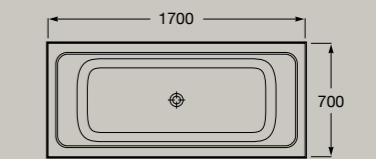

Rectangular drop in bath.
Made of Stonex®.

1700 x 700 mm

A248631000 White **£1,572.00**

Includes click-clack drain, trap and integrated overflow.