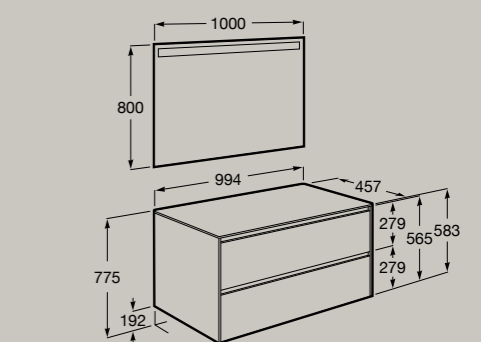

*Recommended:*

Eidos LED mirror 1000 x 800mm  
**A812357000** £385.09

Soft Close Full Extraction Internal organiser

For compatible on countertop basins, please refer to the on countertop basins section.

\*Please refer to the opposite page for basin and countertop colour combinations to suit the Light Oak and Dark Elm base units.