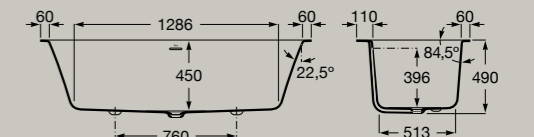

Bath panels not included.
Please visit our website at www.uk.roca.com for installation details.

Rectangular drop in bath.
Made of Stonex®.

1700 x 750 mm

A248630000 White **£1,683.60**

Includes click-clack drain, trap and integrated overflow.