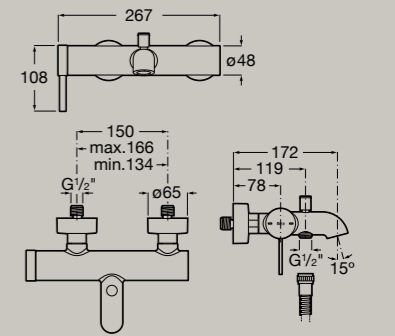

Wall-mounted shower mixer

A5A219EC00	Chrome	£285.96
A5A219ENB0	Matt Black	£400.44
A5A219ECN0	Titanium Black	£400.44
A5A219ERGO	Rose Gold	£400.44