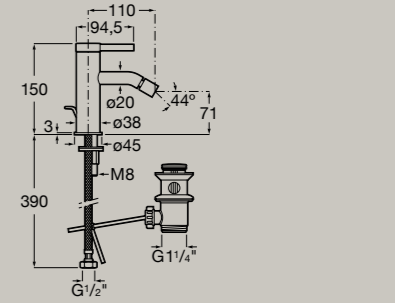

Built-in body required for installation with built-in basin mixer

A5E3501C00	Chrome	£108.00
A5E3501NB0	Matt Black	£151.20
A5E3501CN0	Titanium Black	£151.20
A5E3501RGO	Rose Gold	£151.20

Bidet mixer with pop-up waste and flexible supply hoses

A5A609EC00	Chrome	£269.16
A5A609ENB0	Matt Black	£376.92
A5A609ECN0	Titanium Black	£376.92
A5A609ERGO	Rose Gold	£376.92

5L