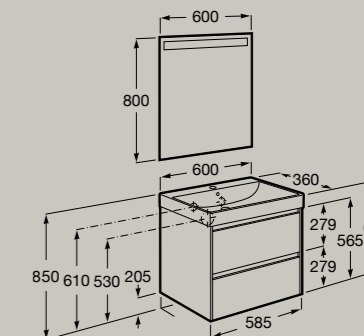

600 x 360 mm
Unik (compact base unit with two drawers and basin)

A851684... £681.00

Sold individually:

Compact base unit

A857601... £470.16

Basin

A327684004 £221.52

Recommended:

Eidos LED mirror 600 x 800mm

A812355000 £271.09

Soft Close Full Extraction