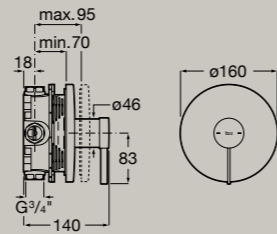

Built-in shower mixer (1 way)

- **A5A2B9EC00** Chrome **£208.20**
- **A5A2B9ENB0** Matt Black **£291.48**
- **A5A2B9ECN0** Titanium Black **£291.48**
- **A5A2B9ERGO** Rose Gold **£291.48**

RocaBox required for installation

A525869403 **£125.89**