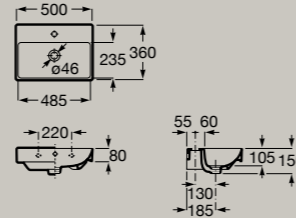

*Optional*

Compact semi-pedestal

- A337782000** Gloss White **£146.24**
- A337782620** Matt White **£175.48**

Compact wall-hung basin  
500 x 360 mm

- A32768E000** Gloss White **£165.36**
- A32768E620** Matt White **£198.43**
- A32768ES00** Supraglaze **£195.36**