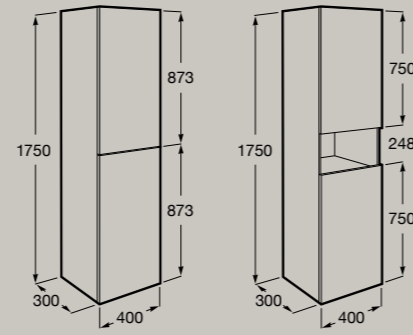

Delta column unit
1750 x 400 mm
A857635...   **£808.80**
Delta column unit, with open shelf
1750 x 400 mm
A857636...   **£808.80**

Soft Close   Reversible   Push to open

Adjustable shelves

Delta top unit with door
50 x 350 mm
A857637...   **£403.20**

Soft Close   Reversible   Push to open

Basin complements

Tray
350 x 158 mm
A817670C60 Matt White   **£20.40**
A817670C70 Matt Green   **£20.40**
A817670C80 Matt Grey   **£20.40**

Compatible with
460 mm width basins