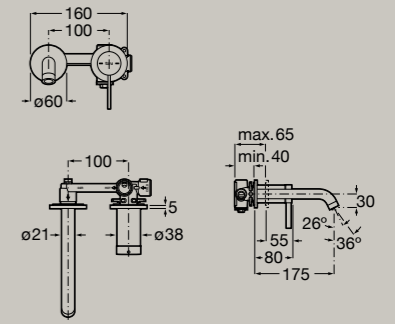

Built-in basin mixer

A5A359EC00	Chrome	£428.16
A5A359ENB0	Matt Black	£599.52
A5A359ECN0	Titanium Black	£599.52
A5A359ERGO	Rose Gold	£599.52

5L