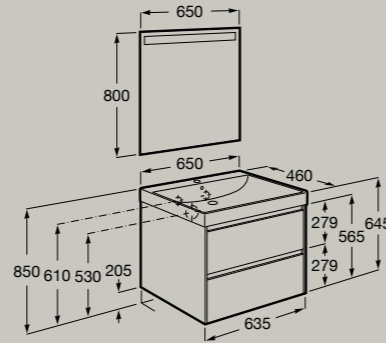

*Sold individually:*

Base unit **A857614...** £636.36

Basin **A327687004** £244.80

*Recommended:*

Eidos LED mirror 650 x 800mm

**A812390000** £286.08

Soft Close Full Extraction Internal organiser

800 x 460 mm  
Unik (base unit with one drawer and right hand basin)