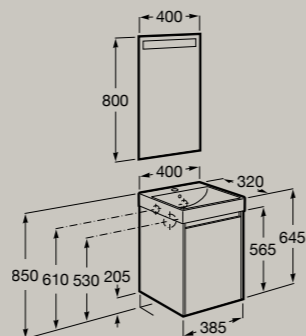

**A857594...** £415.80

Basin

**A32768D004** £138.96

*Recommended:*

Eidos LED mirror 400 x 800mm

**A812387000** £231.48

Soft Close Internal Shelf

450 x 360 mm  
Unik (compact base unit with two drawers and basin)