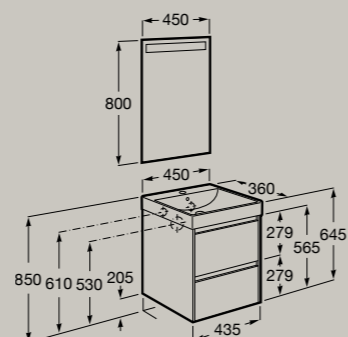

**A812388000** £237.36

Soft Close Full Extraction

500 x 360 mm  
Unik (compact base unit with two drawers and basin)

**A851682...** £623.04

*Sold individually:*

Compact base unit

**A857599...** £441.48

Basin