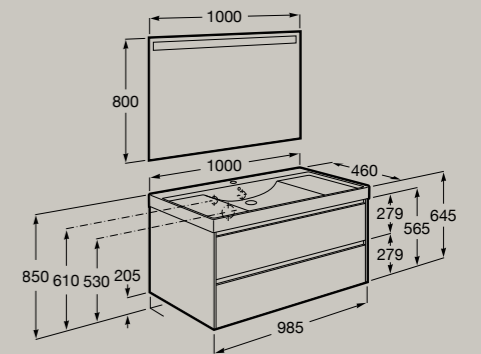

*Recommended:*

Eidos LED mirror 1000 x 800mm  
**A812357000** £385.09

Soft Close Full Extraction Internal organiser

1000 x 460 mm  
Base unit for countertop basin with one drawer

**A851726...** £1,207.56

*Sold individually:*