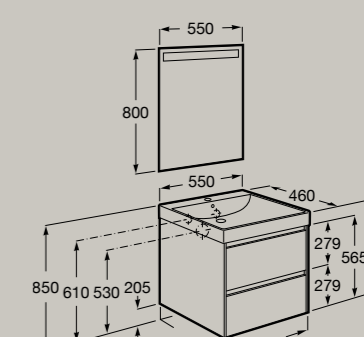

**A857612...** £592.20

Basin

**A327685004** £214.32

*Recommended:*

Eidos LED mirror 550 x 800mm

**A812389000** £257.16

Soft Close Full Extraction Internal organiser

600 x 460 mm  
Unik (base unit with two drawers and basin)