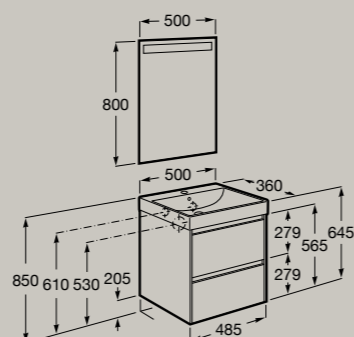

**A32768E004** £165.36

*Recommended:*

Eidos LED mirror 500 x 800mm

**A812354000** £243.28

Soft Close Full Extraction

550 x 360 mm  
Unik (compact base unit with two drawers and basin)

**A851683...** £655.68