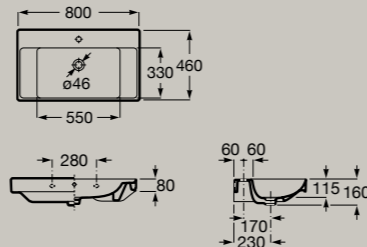

Wall-hung basin
800 x 460 mm

- **A32768H000** Gloss White **£297.72**
- **A32768H620** Matt White **£357.26**
- **A32768HS00** Supraglaze **£327.72**