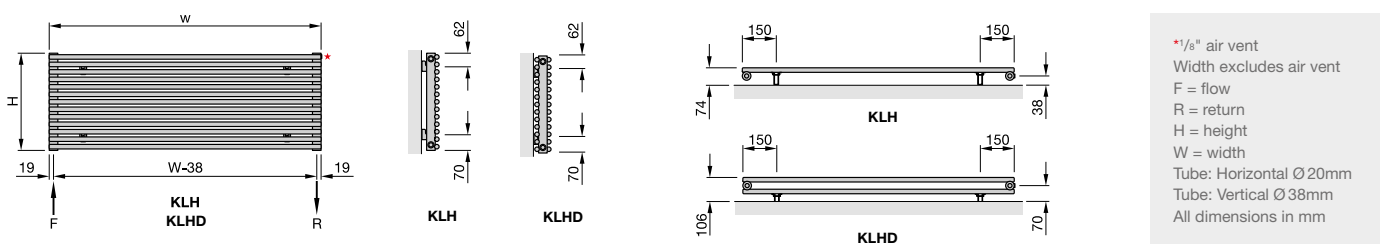

Zehnder Kleo Horizontal

Stocked Items

In stock items highlighted in black	Height mm	Width mm	Number of tubes	Finish	Output $\Delta T=50^{\circ}\text{C}$ Watts/btu All outputs certified to EN 442	RRP (ex VAT)	RRP (inc 20% VAT)
Zehnder Kleo horizontal single tube							
KLH-058-100	596	1000	18	white*	782/2668	£344	£412.80
KLH-058-120	596	1200	18	white*	938/3201	£376	£451.20
KLH-058-140	596	1400	18	white*	1095/3736	£408	£489.60
Zehnder Kleo horizontal double tube							
KLHD-058-100	596	1000	18	white*	1211/4134	£602	£722.40
KLHD-058-120	596	1200	18	white*	1453/4961	£658	£789.60
KLHD-058-140	596	1400	18	white*	1695/5787	£715	£858.00

Made to Measure sizes available (excluding chrome KLHD models)

*White (RAL 9016)

Colour finish: Standard colours from the Zehnder colour chart including matt white finish: white RAL 9016 + 25%.
Colour finish and non-stock products delivery: 3-5 weeks.