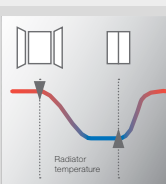

H = height
W = width
Tube: Horizontal Ø 23mm
Tube: Vertical 30 x 30mm
All dimensions in mm