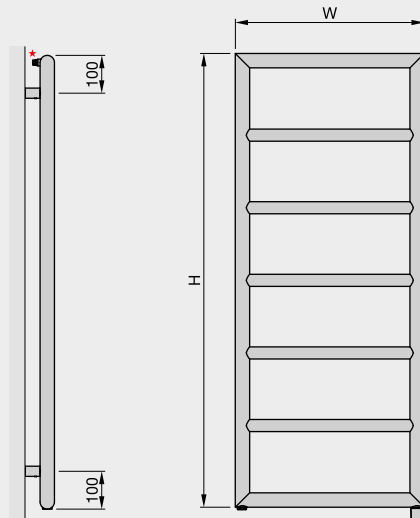

Zehnder Pera

Formerly the Bisque Pera

Stocked Items

In stock items highlighted in black	Height mm	Width mm	Finish	Output $\Delta T=50^{\circ}C$ Watts/btu All outputs certified to EN 442	Dual Fuel Immersion Rating in Watts	RRP (ex VAT)	RRP (inc 20% VAT)
Zehnder Pera							
PER-080-050	800	500	stainless steel mirror	187/638	150	£692	£830.40
PER-120-050	1200	500	stainless steel mirror	269/918	200	£882	£1,058.40
PER-150-050	1500	500	stainless steel mirror	334/1140	250	£1,079	£1,294.80
PER-080-050-N209	800	500	brushed brass	187/638	150	£752	£902.40
PER-120-050-N209	1200	500	brushed brass	269/918	200	£957	£1,148.40
PER-150-050-N209	1500	500	brushed brass	334/1140	250	£1,169	£1,402.80
PER-080-050-N211	800	500	brushed black chrome	187/638	150	£752	£902.40
PER-120-050-N211	1200	500	brushed black chrome	269/918	200	£957	£1,148.40
PER-150-050-N211	1500	500	brushed black chrome	334/1140	250	£1,169	£1,402.80
PER-080-050-N213	800	500	brushed bronze	187/638	150	£752	£902.40
PER-120-050-N213	1200	500	brushed bronze	269/918	200	£957	£1,148.40
PER-150-050-N213	1500	500	brushed bronze	334/1140	250	£1,169	£1,402.80

In stock items highlighted in black	Height mm	Width mm	Finish	Simple immersion heater Class I IPX4 Zone 1 Bath, Zone 2 Shower Electric rating (Watts)	RRP (ex VAT)	RRP (inc 20% VAT)
Zehnder Pera Electric Heating Model						
PERE-080-050/F	870	500	stainless steel mirror	150	£758	£909.60
PERE-120-050/F	1270	500	stainless steel mirror	200	£949	£1,138.80
PERE-150-050/F	1570	500	stainless steel mirror	250	£1,146	£1,375.20

Dual energy: Self fit (additional cost to central heating model prices).
For more information please scan the QR code on the following page.