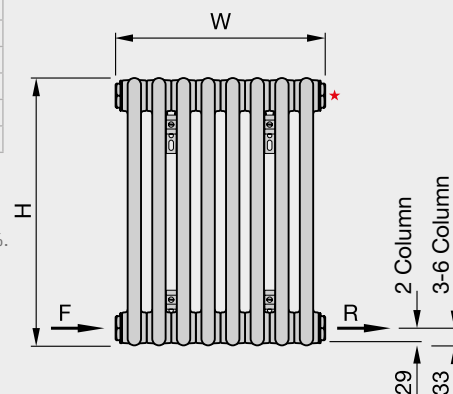

Nominal height mm	Model code	Output 50ΔT Watts/BTU	RRP white (ex VAT)	RRP colour (ex VAT)
5 column				
260	5026	45/154	£37.00	£46.25
300	5030	52/177	£38.75	£48.44
350	5035	60/204	£39.40	£49.25
400	5040	68/232	£40.05	£50.06
450	5045	76/259	£41.35	£51.69
500	5050	84/285	£42.65	£53.31
550	5055	91/310	£43.95	£54.94
600	5060	99/336	£45.20	£56.50
750	5075	120/409	£50.40	£63.00
900	5090	141/481	£55.55	£69.44
1000	5100	154/525	£63.30	£79.13
1200	5120	179/611	£80.10	£100.13
1500	5150	219/747	£105.95	£132.44
1800	5180	259/884	£120.65	£150.81
2000	5200	285/972	£135.90	£169.88

Model code	Output 50ΔT Watts/BTU	RRP white (ex VAT)	RRP colour (ex VAT)
6 column			
6026	54/183	£46.25	£57.81
6030	61/209	£48.60	£60.75
6035	71/242	£50.40	£63.00
6040	81/275	£51.70	£64.63
6045	90/306	£54.20	£67.75
6050	99/338	£56.85	£71.06
6055	108/369	£59.45	£74.31
6060	117/399	£62.00	£77.50
6075	143/488	£64.60	£80.75
6090	167/570	£69.75	£87.19
6100	183/624	£80.10	£100.13
6120	210/717	£98.20	£122.75
6150	256/873	£124.05	£155.06
6180	303/1034	£145.10	£181.38
6200	334/1140	£165.00	£206.25

Made to Measure

*1/2" air vent
Width excludes air vent
F = flow
R = return
H = height
W = width
Tube: Vertical Ø 25mm
All dimensions in mm