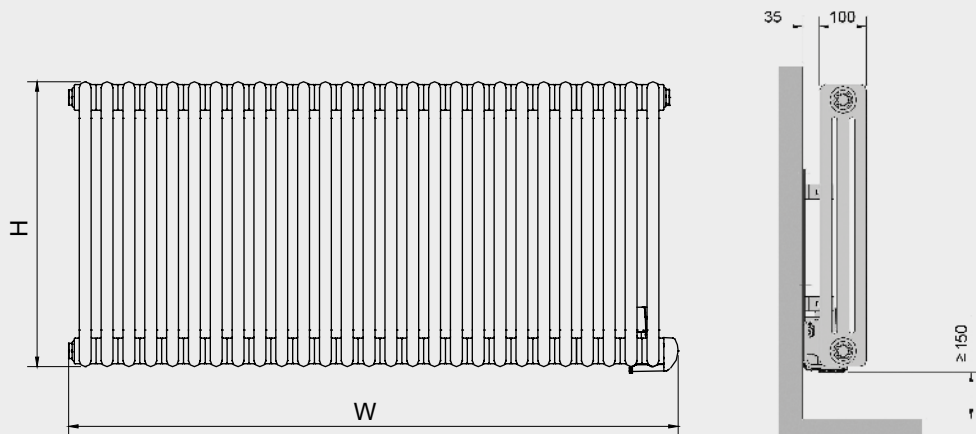

Zehnder

Charleston Electric & Plinth

In stock items highlighted in black	Height mm	Width mm	No. of columns	No. of sections	Finish	Radio frequency remote programmer IPX4 Zone 1 Bath, Zone 2 Shower, Class II. Electric rating (Watts)	Weight kg	RRP (ex VAT)	RRP (inc 20% VAT)
Zehnder Charleston Electric									
NZ3-060-050/GF	600	502	3	10	white*	500	27.0	£647	£776.40
NZ3-060-059/GF	600	594	3	12	white*	750	30.0	£754	£904.80
NZ3-060-073/GF	600	732	3	15	white*	1000	41.0	£817	£980.40
NZ3-060-087/GF	600	870	3	18	white*	1250	47.0	£954	£1,144.80
NZ3-060-101/GF	600	1008	3	21	white*	1500	58.0	£1,029	£1,234.80
NZ3-060-128/GF	600	1284	3	27	white*	2000	70.0	£1,238	£1,485.60
Zehnder Charleston Plinth Electric									
NZ5-030-096/GF-F	300	962	5	20	white*	1000	42.4	£1,075	£1,290.00

Colour finish: Standard colours from the Zehnder colour chart including matt white finish are priced at: RAL 9016 + 25%.
Colour finish and non-stock products.
*White (RAL 9016)

Accessories			
Model		RRP (ex VAT)	RRP (inc 20% VAT)
601020	Lambswool cleaning brush	£32	£38.40
966018	Zehnder Charleston towel bar 366mm	£145	£174.00
966028	Zehnder Charleston towel bar 918mm	£167	£200.40

Please note: Towel bars can be cut to size to fit perfectly to the size of your selected radiator

CHARLESTON ELECTRIC