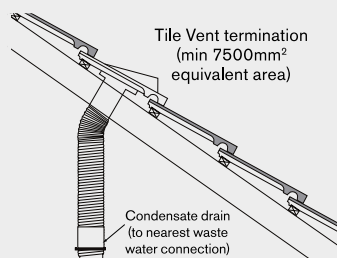

ZCV2 Controls

VENTILATION - EXTRACTOR FANS

In stock items highlighted in black	Control	W (mm)	H (mm)	D (Spigot mm)	IP Rating	Speed	Airflow l/s in FREE AIR (BS848 Pt 1)		Sound pressure level dB(A)	Energy consumption (W)		RRP (ex VAT)	RRP (inc 20% VAT)
							Min	Max		Min	Max		
ZCV2	Continuous trickle speed with boost activated by lightswitch or smart humidity sensing. Optional SMART overrun timer. Easy set on touch pad located on the fan fascia. Quiet running, low energy design	199	129.5	68	IPX4 Ceiling	Trickle	5	8	10.1-38.5	1.1	5.4	£148	£177.60
						Boost	8	13					
						Maximum	23	23					

Suitable for wall or ceiling mounting with discharge through an external wall, soffit, or the roof. Please see pages 173, 174 and 176 for diagrams. Not for use with more than 3m of ducting.

Accessories for all bathroom fans

Accessories				
Wall fan accessories			RRP (ex VAT)	RRP (inc 20% VAT)
	ZFF100W ZFF100B	Fast fix wall duct system with external grill available in white (W) or brown (B)	£22	£26.40
Ceiling fan accessories				
	ZGFP4.3A	Flexiduct 3m x Ø100mm (required for ceiling fitting)	£6	£7.20
	ZGG42WA	100mm External grille with spigot in white	£5	£6.00
	ZGG42BA	100mm External grille with spigot in brown	£5	£6.00

Zehnder Adaptive fan with "SMART" timer technology.

The length of time of the fan over-run is based on occupancy duration, up to a maximum run-time of 15 minutes, reducing heat loss and energy usage.

Zehnder Adaptive fan with "SMART" humidistat and timer technology.

The fan knows the normal humidity level and only activates when spikes occur, providing the right amount of ventilation when required, unlike fans with a generic point that respond to high ambient humidity on a summer's day and particularly in the middle of the night.