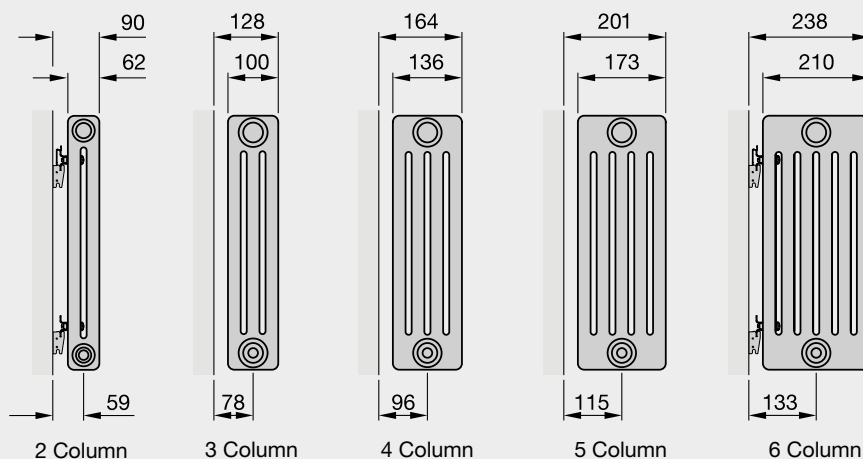

Technical Information

Please note: We only supply complete radiators. Additional sections cannot be joined to our stock range of radiators. The number of sections/length is virtually unlimited. Practicality regarding weights, handling and accessibility should be taken into consideration. Large radiators may be supplied in modules to be assembled on site. Lead times – Please allow 6-8 weeks for curved, angled and engineered to drawing.

Prices are for radiators with standard bottom opposite end connections. For underside connections add £15 per radiator.

Angled and curved radiators are also available.

Angled radiators: Prices on application. Please contact your Zehnder stockist or a member of our sales team for further details.

Curved radiators: Please multiply the prices for standard radiators by 2.