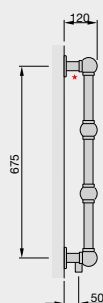

*1/2" air vent
Tube: Horizontal
Ø31.8mm
Tube: Vertical
Ø31.8mm
All dimensions in mm