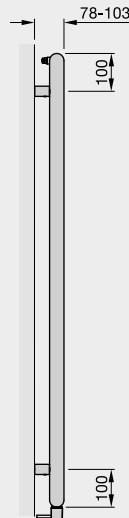

Supplementary Heater Connection
Electric DE-PACK thermostat supplied in chrome to match rail. *pipe centres may be affected.