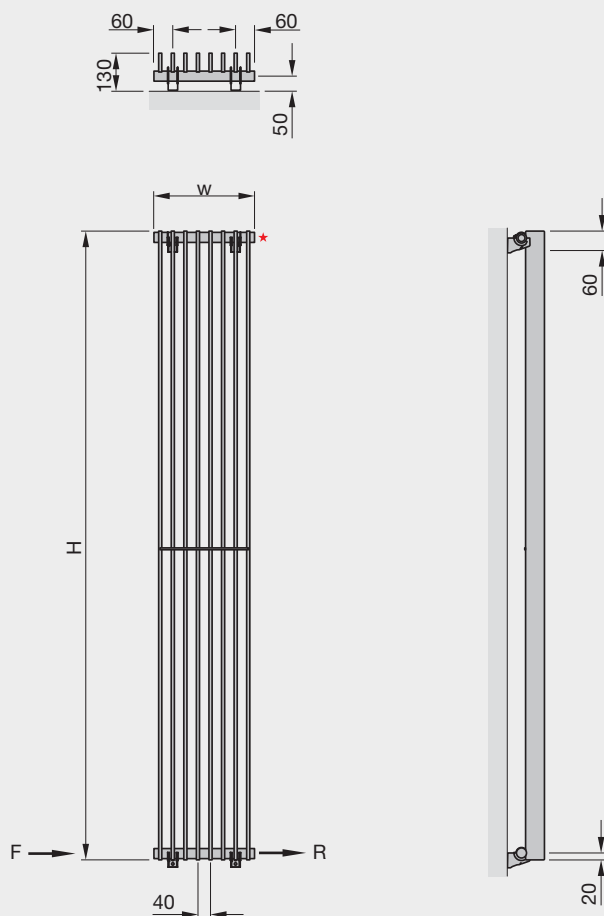

Zehnder Excelsior

Stocked Items

In stock items highlighted in black	Height mm	Width mm	Overall Projection	No. of sections	Finish	Output $\Delta T=50^{\circ}\text{C}$ Watts/btu All outputs certified to EN 442	RRP (ex VAT)	RRP (inc 20% VAT)
Zehnder Excelsior								
E1060/40-20	600	800	95	20	white*	794/2709	£611	£733.20
E1060/40-25	600	1000	95	25	white*	993/3388	£691	£829.20
E1060/40-30	600	1200	95	30	white*	1191/4064	£770	£924.00
E1060/40-35	600	1400	95	35	white*	1390/4743	£850	£1,020.00
E1180/40-8	1800	320	95	8	white*	872/2975	£567	£680.40
E1180/40-10	1800	400	95	10	white*	1090/3719	£630	£756.00
E1180/40-12	1800	480	95	12	white*	1308/4463	£693	£831.60

*White (RAL 9016)

Colour finish: Standard colours from the Zehnder colour chart including matt white finish are priced at: RAL 9016 + 25%.
Colour finish and non-stock products delivery: 3-5 weeks.

*1/2" air vent
Width excludes air vent
F = flow
R = return
H = height
W = width
Tube: Horizontal $\varnothing 30\text{mm}$
Tube: Vertical 70mm x 8mm
All dimensions in mm