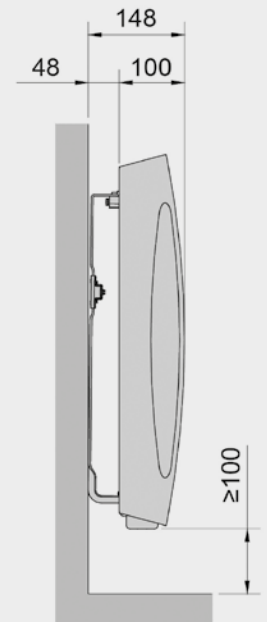

Projection from wall to front of radiator: 148mm max.

*White (RAL 9010)

Temperature controller: Backlit LCD digital display screen gives complete control. Temperature can be adjusted in 0.5°C increments. 3 pre-set programmes and 5 mode settings. Open window detection system and parental lock. 7 day programmable function.

Colour finish: Standard colours from the Zehnder colour chart including matt white finish which are priced at: white RAL 9010 + 25%. Colour finish and non-stock products delivery: 3–5 weeks.

Accessories			
Model		RRP (ex VAT)	RRP (inc 20% VAT)
887220	Zehnder Connect hub for Fare Tech radiator. White (RAL 9016)	£256	£307.20

Open Window detection

The Integral control unit recognises if a window has been opened for an extended period and switches the radiator off. Once the window is closed, the radiator returns to normal operation.

- Temperature changes are quickly recognised via the external temperature sensor.
- The integral thermostat proactively reacts to sensor information; delivering the perfect indoor climate.
- Intuitive radiator which automatically switches off if a window is open for an extended period.
- An intelligent heating solution which lowers costs and energy consumption.

H = height
W = width
All dimensions in mm

The Zehnder Fare Tech can now be controlled via the Zehnder Connect App. Scan the QR code on the following page to find out more.