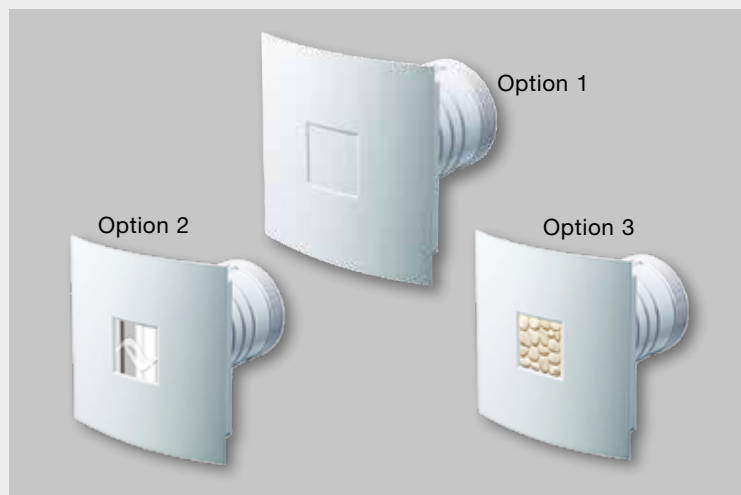

Zehnder Silent Fan - Front Fascia Options