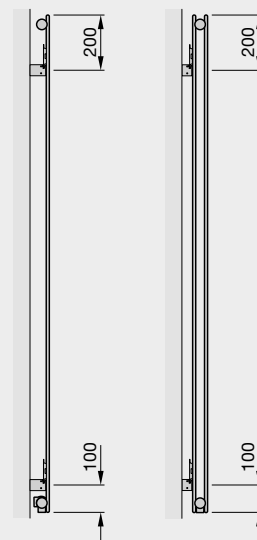

Zehnder Roda Mirror

Stocked Items

In stock items highlighted in black	Height mm	Width mm	Finish	No. of tubes	Output $\Delta T=50^{\circ}\text{C}$ Watts/btu All outputs certified to EN 442	RRP (ex VAT)	RRP (inc 20% VAT)
Zehnder Roda Mirror Vertical Single panel							
ROM-180-059	1800	592	white*	2+2	544/1856	£559	£670.80
ROM-180-067	1800	666	white*	3+2	680/2320	£616	£739.20
ROM-180-081	1800	814	white*	5+2	952.3248	£704	£844.80
Zehnder Roda Mirror Vertical Double panel							
ROMD-180-067	1800	666	white*	6+4	1355/4623	£981	£1,177.20
ROMD-180-081	1800	814	white*	10+4	1527/5210	£1,418	£1,701.60

*White (RAL 9016)

Colour finish: Standard colours from the Zehnder colour chart including matt white finish are priced at: RAL 9016 + 25%.
Colour finish and non-stock products delivery: 3-5 weeks.

*1/8" air vent
Width excludes air vent
F = flow
R = return
H = height
W = width
Tube: Dimensions 70mm x 11mm
Tube: Horizontal tubes: $\varnothing 38\text{mm}$
All dimensions in mm

ROM-180-081
ROMD-180-081

ROM-180-067
ROMD-180-067

ROM

ROMD

Zehnder recommends **VALVE-SET-10-CR**.
For more information see page 182.