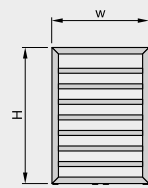

Dual energy: Self fit (additional cost to central heating model prices). For more information please scan the QR code.

Colour finish: Standard colours from the Zehnder colour chart including matt white finish are priced at: RAL 9016 +25%.
Colour finish and non-stock products delivery: 3-5 weeks.

Optional wall brackets: Increases space behind rail by 20mm

Model		RRP (ex VAT)	RRP (inc 20% VAT)
952119	Zehnder Subway SUB extended bracket kit. Colour finish.	£58	£69.60

*1/2" air vent
Height excludes air vent
F = flow
R = return
H = height
W = width
Tube: Horizontal $\varnothing$ 23mm
Tube: Vertical 30 x 30mm
All dimensions in mm

SUB-060
SUBC-060