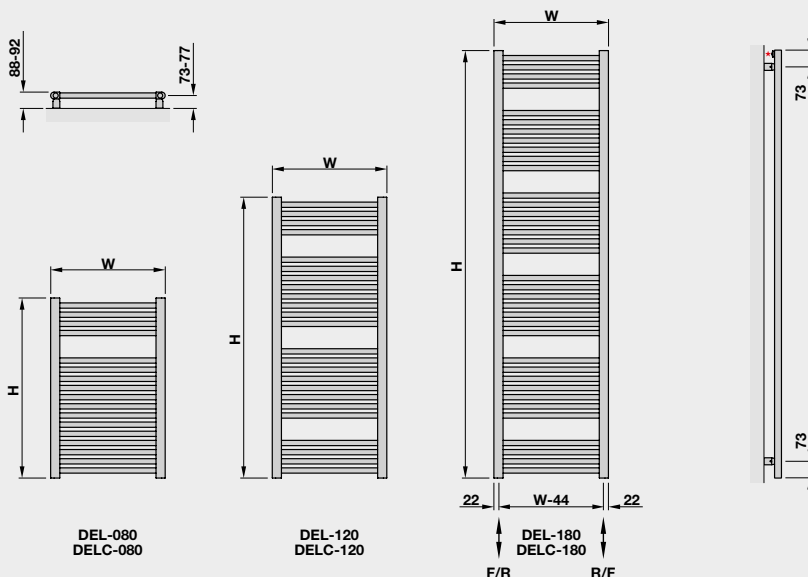

*White (RAL 9016)

Colour finish: Standard colours from the Zehnder colour chart including matt white finish are priced at: RAL 9016 + 25%. Colour finish and non-stock products delivery: 3-5 weeks.

Dual energy: Self fit (additional cost to central heating model prices). For more information please scan the QR code on the following page.

*1/2" air vent
Width excludes air vent
F = flow
R = return
H = height
W = width
Tube: Horizontal 30mm x 40mm D profile
Tube: Vertical $\varnothing 23$ mm
All dimensions in mm