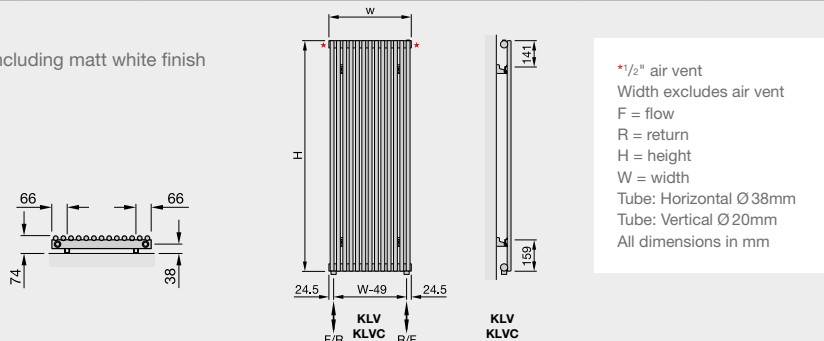

Zehnder Kleo Vertical

Stocked Items

In stock items highlighted in black	Height mm	Width mm	Number of tubes	Finish	Output $\Delta T=50^{\circ}\text{C}$ Watts/btu All outputs certified to EN 442	RRP (ex VAT)	RRP (inc 20% VAT)
Zehnder Kleo vertical single tube							
KLV-180-030	1800	299	9	white*	632/2156	£278	£333.60
KLV-180-040	1800	398	12	white*	842/2874	£335	£402.00
KLV-180-050	1800	497	15	white*	1053/3593	£392	£470.40
KLV-180-060	1800	596	18	white*	1264/4313	£449	£538.80
KLVC-180-030	1800	299	9	chrome	448/1529	£500	£600.00
KLVC-180-040	1800	398	12	chrome	598/2040	£605	£726.00
KLVC-180-050	1800	497	15	chrome	747/2549	£710	£852.00
KLVC-180-060	1800	596	18	chrome	896/3057	£815	£978.00
Zehnder Kleo vertical double tube							
KLVD-180-030	1800	299	9	white*	954/3255	£473	£567.60
KLVD-180-040	1800	398	12	white*	1272/4340	£572	£686.40
KLVD-180-050	1800	497	15	white*	1590/5425	£671	£805.20
KLVD-180-060	1800	596	18	white*	1908/6510	£770	£924.00

The KLV can also be installed horizontally with TBSE connections on either side.

*White (RAL 9016)

Colour finish: Standard colours from the Zehnder colour chart including matt white finish are priced at: RAL 9016 + 25%.
Colour finish and non-stock products delivery: 3-5 weeks.