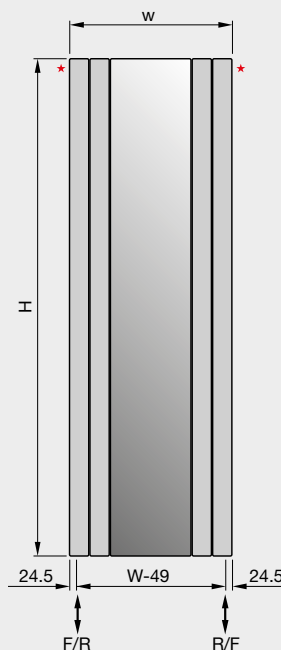

ROM-180-059