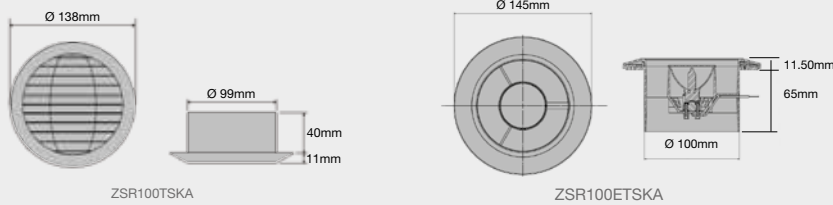

Zehnder Silent Shower Fan Kit

3
YEAR
WARRANTY

In stock items highlighted in black	Description	Controls	Airflow I/s in FREE AIR (BS848 Pt 1)	Sound pressure level @ 3m dB(A)	Energy Consumption (W)	IP Rating	RRP (ex VAT)	RRP (inc 20% VAT)
ZSR100TSKA	Silent Timer Shower Kit	Single speed, 230V. Operation by light/remote switch. Adjustable timer. Kit includes induct fan, 900 end, 3 metres of flexiduct, 4 fixing clips, ceiling grills and fixing screws	15	24	16	IPX4 Zones 1 & 2	£119	£142.80
ZSR100ETSKA	Silent Timer Shower Kit & Light	Single speed, 230V. Operation by light/remote switch. Adjustable timer. Kit includes induct fan, 12V light unit, light transformer, 90o bend, 3 metres of flexiduct, 4 fixing clips, ceiling grille and fixing screws. Provided with white & chrome bezels.	15	24	Fan 16W, 12V lamp rated at 6W	IPX4 Zones 1 & 2	£147	£176.40

Length of ductwork should not exceed the length of the ducting supplied. Recommended for discharge through an external wall or soffit, **but not** the roof.

Zehnder Silent ø100mm Induct Fans