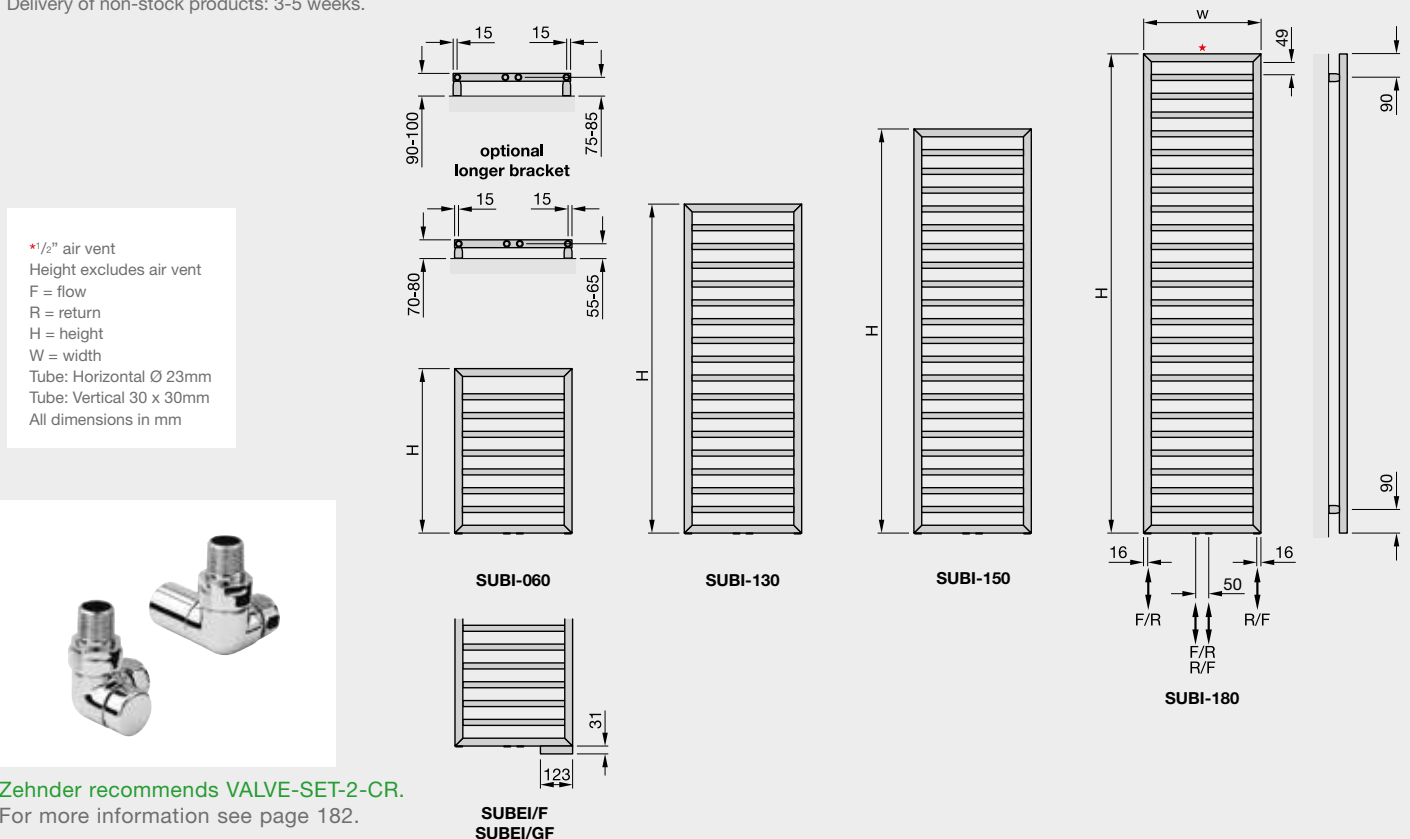

Dual energy: Self fit (additional cost to central heating model prices). For more information please scan the QR code.

Height mm	Width mm	Finish	Simple immersion heater Class II IPX4 Zones 1 & 2 Electric rating (Watts)				Radio frequency remote programmer IPX4 Zone 1 Bath, Zone 2 Shower, Class II Electric rating (Watts)			
			Model	Electric rating	RRP (ex VAT)	RRP (inc 20% VAT)	Model	Electric rating	RRP (ex VAT)	RRP (inc 20% VAT)
Zehnder Subway Stainless Steel (brushed) Electric Heating Model										
1261	450	s/steel	SUBIS130045EAZK	300	£989	£1,186.80	SUBEI-130-045/GF	300	£1,420	£1,704.00
1549	450	s/steel	SUBIS150045EAZK	300	£1,162	£1,394.40	SUBEI-150-045/GF	300	£1,675	£2,010.00
1549	600	s/steel	SUBIS150060EAZK	500	£1,285	£1,542.00	SUBEI-150-060/GF	500	£1,881	£2,257.20
1837	600	s/steel	SUBIS180060EAZK	600	£1,431	£1,717.20	SUBEI-180-060/GF	600	£2,059	£2,470.80

Note: Height includes immersion heater (See diagrams below).

Optional wall brackets: Increases space behind rail by 20mm

Model		RRP (ex VAT)	RRP (inc 20% VAT)
952119	Zehnder Subway SUB extended bracket kit. Colour finish.	£58	£69.60
954119	Zehnder Subway Electric SUBE extended bracket kit. Colour finish.	£58	£69.60

All brackets for stainless steel radiators are supplied with an Inox painted stainless steel finish.
Delivery of non-stock products: 3-5 weeks.