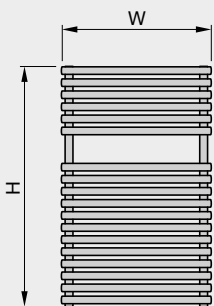

*White (RAL 9016)

Colour finish: Standard colours from the Zehnder colour chart including matt white finish are priced at: RAL 9016 + 25%.
Colour finish and non-stock products delivery: 3-5 weeks.

Dual energy: Self fit (additional cost to central heating model prices). For more information please scan the QR code on the following page.

*1/2" air vent
Width excludes air vent
F = flow
R = return
H = height
W = width
Tube: Horizontal $\varnothing 25mm$
Tube: Vertical $\varnothing 26mm$
All dimensions in mm

OVBC-080