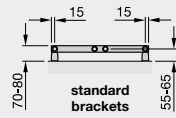

Dual energy: Self fit (additional cost to central heating model prices). For more information please scan the QR code.

Colour finish: Standard colours from the Zehnder colour chart including matt white finish are priced at: RAL 9016 +25%.
Colour finish and non-stock products delivery: 3-5 weeks.

Optional wall brackets: Increases space behind rail by 20mm

Model		RRP (ex VAT)	RRP (inc 20% VAT)
952119	Zehnder Subway SUB extended bracket kit. Colour finish.	£58	£69.60

*1/2" air vent
Height excludes air vent
F = flow
R = return
H = height
W = width
Tube: Horizontal $\varnothing$ 23mm
Tube: Vertical 30 x 30mm
All dimensions in mm

SUB-060
SUBC-060