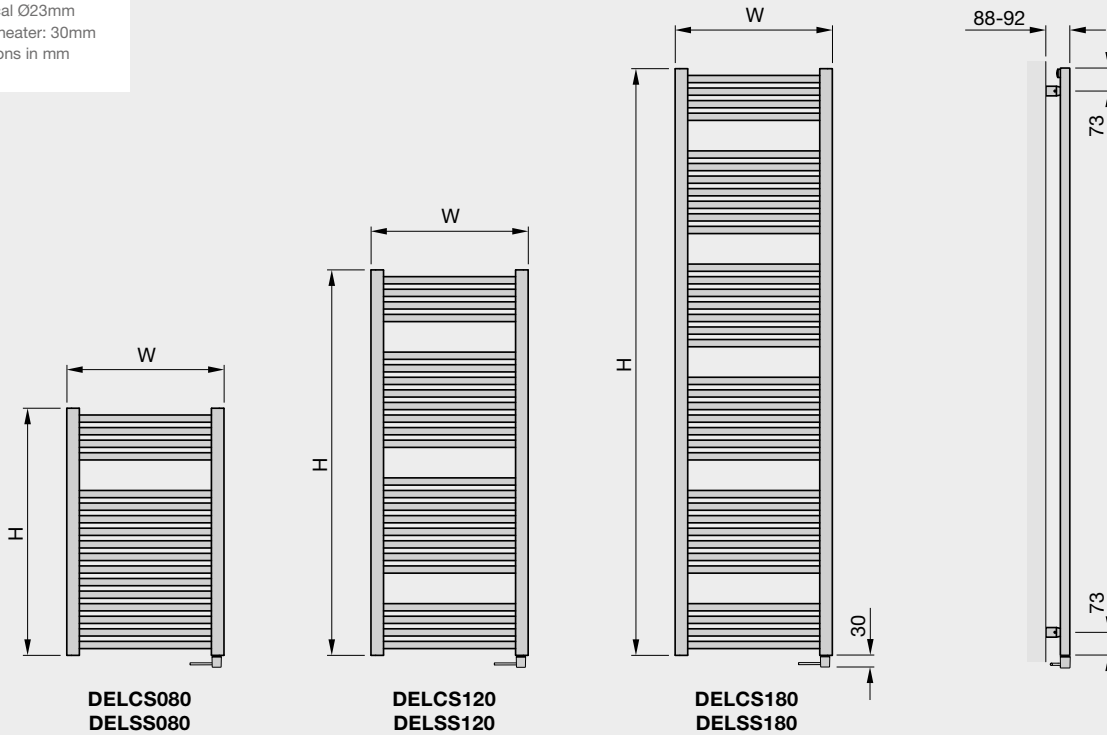

Zehnder Deline Electric

Formerly the Bisque Deline Electric

Stocked Items

In stock items highlighted in black	Height mm	Width mm	Finish	With factory fitted immersion heater, IPX4 Zone 1 Bath, Zone 2 Shower, Class II Electric Rating (Watts)	RRP (ex VAT)	RRP (inc 20% VAT)
Zehnder Deline Electric						
DELSS080050EAZK	786	500	white*	400	£292	£350.40
DELSS080060EAZK	786	600	white*	400	£314	£376.80
DELSS120050EAZK	1226	500	white*	500	£361	£433.20
DELSS120060EAZK	1226	600	white*	600	£399	£478.80
DELSS180050EAZK	1866	500	white*	600	£472	£566.40
DELSS180060EAZK	1866	600	white*	600	£515	£618.00
DELCS080050EAZK	786	500	chrome	200	£509	£610.80
DELCS080060EAZK	786	600	chrome	200	£567	£680.40
DELCS120050EAZK	1226	500	chrome	400	£675	£810.00
DELCS120060EAZK	1226	600	chrome	400	£756	£907.20
DELCS180050EAZK	1866	500	chrome	500	£946	£1,135.20
DELCS180060EAZK	1866	600	chrome	600	£1,073	£1,287.60

*White (RAL 9016)

Colour finish: Standard colours from the Zehnder colour chart including matt white finish are priced at: RAL 9016 + 25%.
Colour finish and non-stock products delivery: 3-5 weeks.

H = height
W = width
Tube: Horizontal 30mm x 40mm D profile
Tube: Vertical Ø23mm
Immersion heater: 30mm
All dimensions in mm