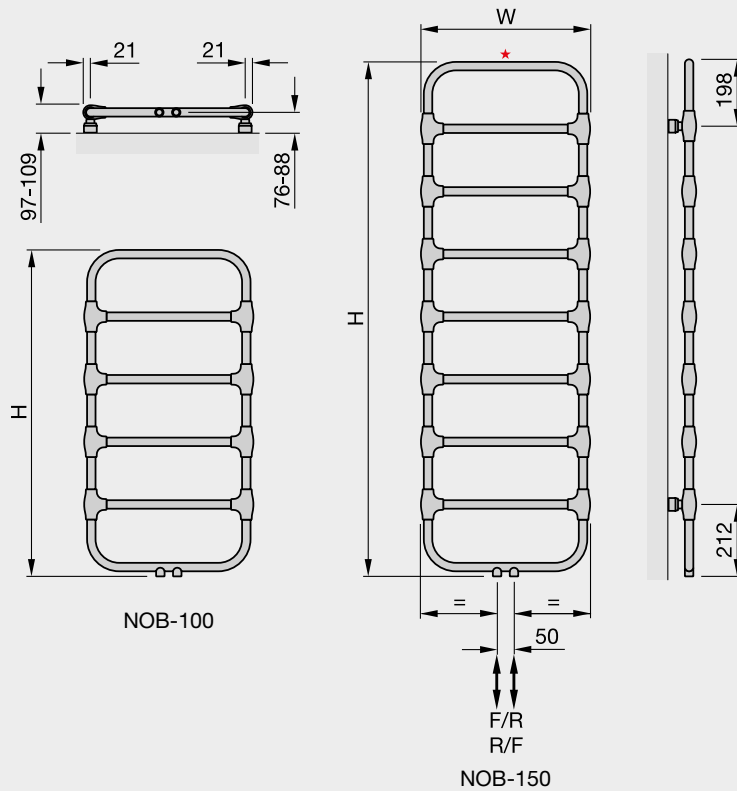

Zehnder Nobis

Stocked Items

In stock items highlighted in black	Height mm	Width mm	Finish	Output $\Delta T=50^{\circ}C$ Watts/btu All outputs certified to EN 442	RRP (ex VAT)	RRP (inc 20% VAT)
Zehnder Nobis						
NOB-100-050	965	500	chrome	210/717	£1,265	£1,518.00
NOB-150-050	1520	500	chrome	325/1109	£1,549	£1,858.80

Note: Zehnder Nobis is a Brass radiator so therefore can be used in wet rooms and on hot water systems.

*1/2" air vent (rear)
F = flow
R = return
H = height
W = width
Tube: $\varnothing$ 25mm
All dimensions in mm