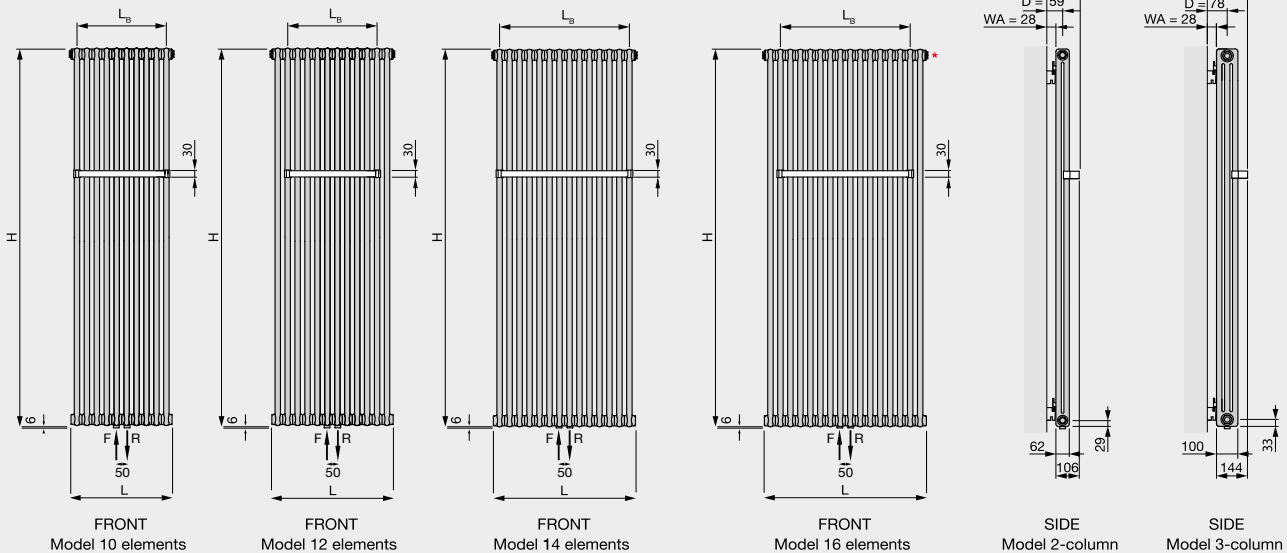

1 x Chrome Bar included. See diagrams below for detail.
If you require an additional towel bar please see Accessories section below.

*White (RAL 9016)

Accessories		RRP (ex VAT)	RRP (inc 20% VAT)
Model			
601020	Lambs wool brush	£32	£38.40
The Charleston chrome towel bar (below) can be cut down to fit if required			
966018	Additional Zehnder Charleston chrome towel bar 366mm. Spans up to 9 sections.	£145	£174.00
966028	Additional Zehnder Charleston chrome towel bar 918mm. Spans up to 21 sections.	£167	£200.40

Colour finish: Standard colours from the Zehnder colour chart including matt white finish are priced at: RAL 9016 + 25%. Colour finish and non-stock products delivery: 3-5 weeks.
Charleston Technoline finish is not recommended for bathroom applications.

*1/2" air vent
Width excludes air vent
H = height
L = length
 L_b = towel rail length
WA = wall clearance
D = distance from wall to middle of connection
Tube: $\varnothing$ 25mm
All dimensions in mm