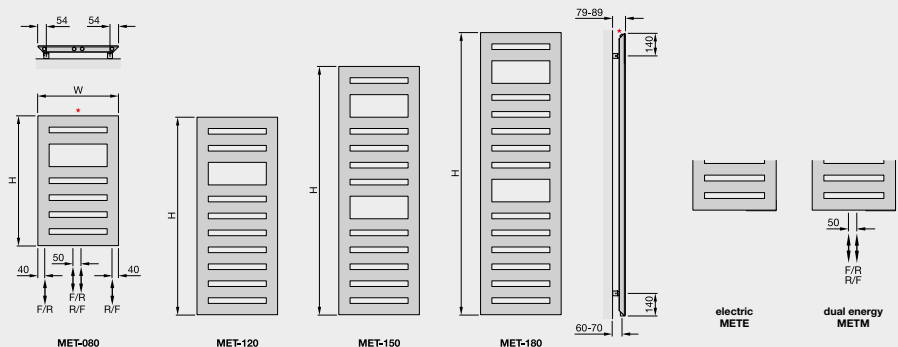

Electric Heating Model	Height mm	Width mm	Finish	Radio Frequency Remote Programmer IPX4-IK09 (suitable for Zone 1 bath, Zone 2 shower) Electric Rating (Watts)	RRP (ex VAT)	RRP (inc 20% VAT)
Zehnder Metropolitan Spa Electric						
METE-080-040/GF	805	400	white*	300	£718	£861.60
METE-120-040/GF	1225	400	white*	500	£827	£992.40
METE-120-050/GF	1225	500	white*	500	£880	£1,056.00
METE-120-060/GF	1225	600	white*	600	£933	£1,119.60
METE-150-050/GF	1540	500	white*	600	£944	£1,132.80
METE-150-060/GF	1540	600	white*	750	£1,011	£1,213.20
METE-180-050/GF	1750	500	white*	750	£1,029	£1,234.80

*White (RAL 9016)

Accessories			
Model		RRP (ex VAT)	RRP (inc 20% VAT)
468038	Towel-bar for 400 mm width radiator, chrome plated	£111	£133.20
468048	Towel-bar for 500 mm width radiator, chrome plated	£113	£135.60
468058	Towel-bar for 600 mm width radiator, chrome plated	£117	£140.40
480438	Set of hooks (2 pcs.), to clip on, chrome plated	£52	£62.40

Colour finish: Standard colours from the Zehnder colour chart including matt white finish are priced at: RAL 9016 + 25%. Colour finish and non-stock products delivery: 3-5 weeks.

*1/2" air vent
Frame: 70mm x 39mm triangular tubes
Flat tubes: 70mm x 8mm
F = flow
R = return
H = height
W = width
All dimensions in mm