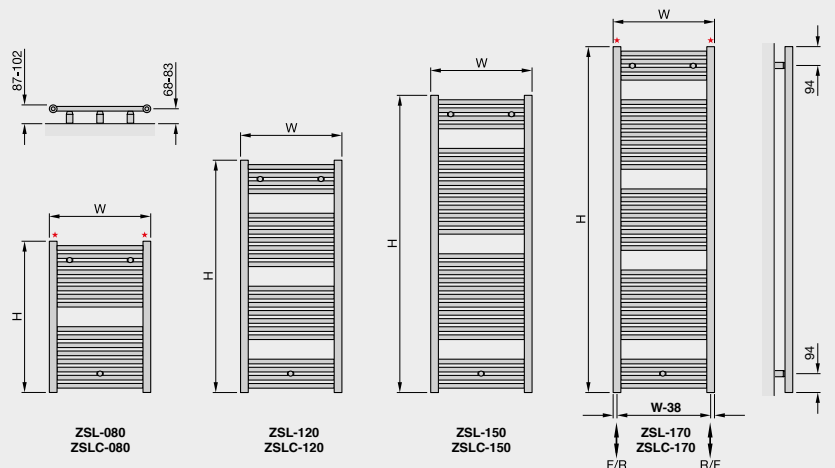

*White (RAL 9016)

Dual energy: Self fit (additional cost to central heating model prices).
For more information please scan the QR code on the following page.

Colour finish: Standard colours from the Zehnder colour chart including matt white finish are priced at: RAL 9016 + 25%. Colour finish and non-stock products delivery: 3-5 weeks.

*1/2" air vent
† width excludes air vent
F = flow
R = return
Tube: Horizontal $\varnothing$ 23mm
Vertical $\varnothing$ 38mm
Air vent can be moved either side depending on flow position.