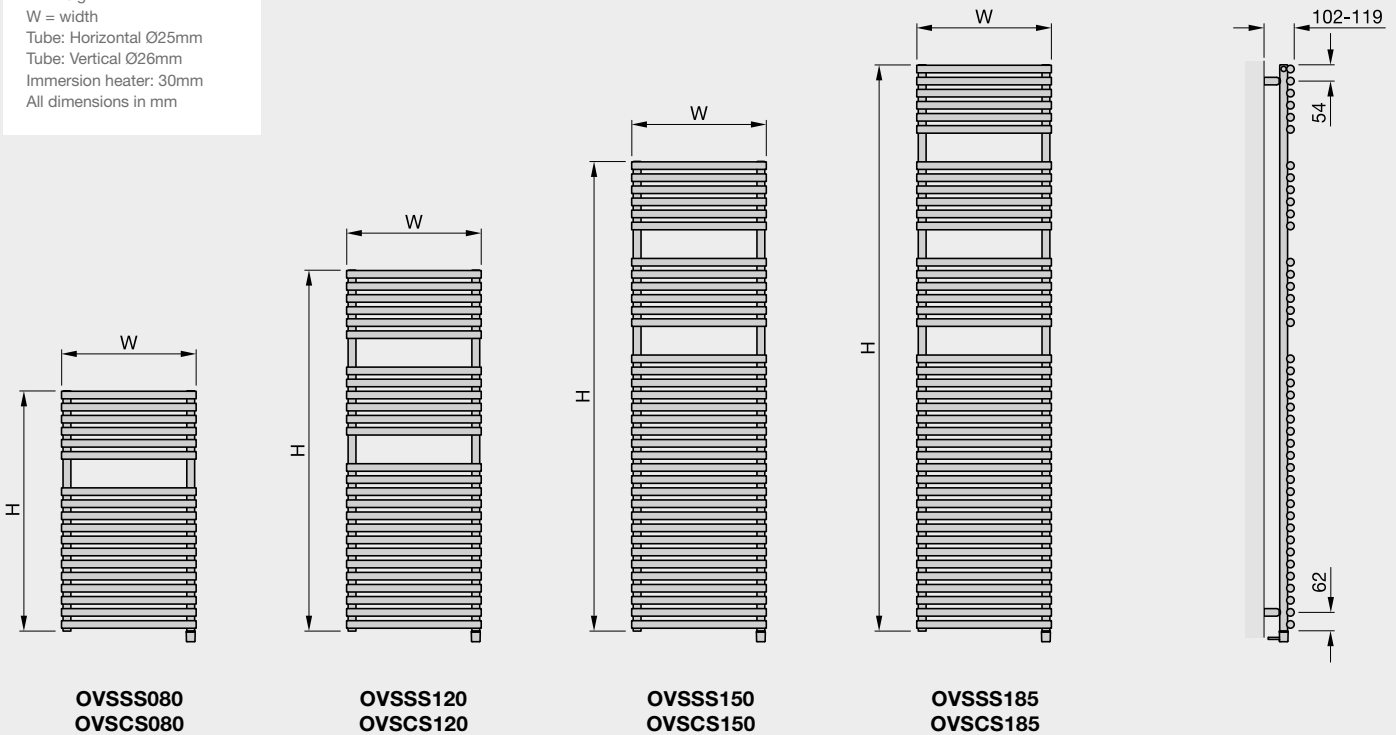

Zehnder Ovida Electric

Formerly the Bisque Straight Fronted Electric

In stock items highlighted in black	Height mm	Width mm	Finish	With factory fitted controls, IPX4 Zone 1 Bath, Zone 2 Shower, Class II Electric Rating (Watts)	RRP (ex VAT)	RRP (inc 20% VAT)
Zehnder Ovida Electric						
OVSSS080050EAZK	796	496	white*	400	£324	£388.80
OVSSS080060EAZK	796	596	white*	500	£349	£418.80
OVSSS120050EAZK	1196	496	white*	600	£390	£468.00
OVSSS120060EAZK	1196	496	white*	600	£418	£501.60
OVSSS150050EAZK	1556	496	white*	600	£448	£537.60
OVSSS150060EAZK	1556	596	white*	600	£486	£583.20
OVSSS185050EAZK	1876	496	white*	600	£489	£586.80
OVSSS185060EAZK	1876	596	white*	600	£534	£640.80
OVSCS080050EAZK	796	496	chrome	200	£589	£706.80
OVSCS080060EAZK	796	596	chrome	200	£647	£776.40
OVSCS120050EAZK	1196	496	chrome	400	£760	£912.00
OVSCS120060EAZK	1196	596	chrome	400	£856	£1,027.20
OVSCS150050EAZK	1556	496	chrome	500	£964	£1,156.80
OVSCS150060EAZK	1556	596	chrome	600	£1,087	£1,304.40
OVSCS185050EAZK	1876	496	chrome	600	£1,106	£1,327.20
OVSCS185060EAZK	1876	596	chrome	600	£1,240	£1,488.00

*White (RAL 9016)

Colour finish: Standard colours from the Zehnder colour chart including matt white finish are priced at: RAL 9016 + 25%.
Colour finish and non-stock products delivery: 3-5 weeks.

H = height
W = width
Tube: Horizontal Ø25mm
Tube: Vertical Ø26mm
Immersion heater: 30mm
All dimensions in mm