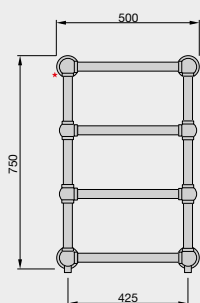

BUCK-075-050