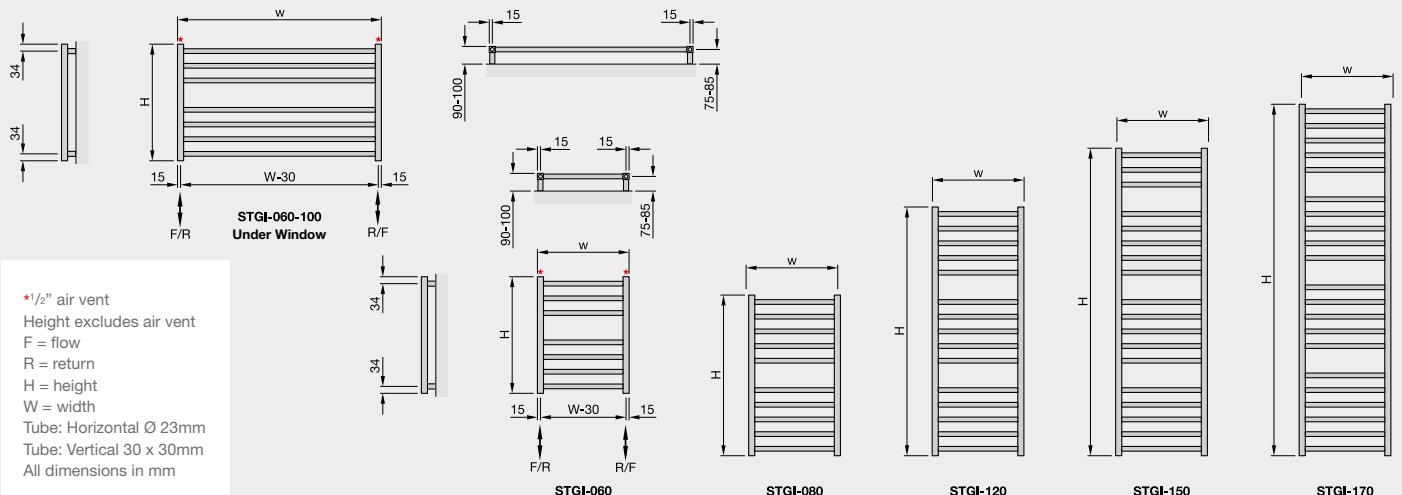

*No price surcharge for colour finishes.

Dual energy: Self fit (additional cost to central heating model prices). For more information please scan the QR code.

Colour finish: Standard colours from the Zehnder colour chart. No charge for colour option. Delivery of colour finish and non-stock products: 4-6 weeks.