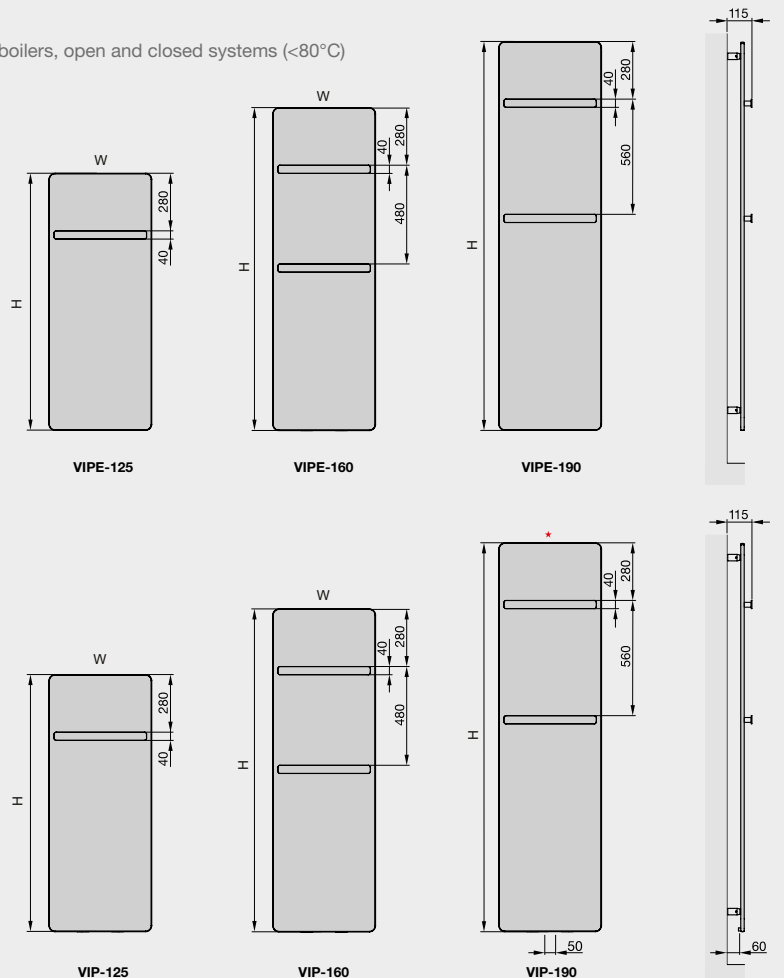

Zehnder Vitalo Bar

Stocked Items

In stock items highlighted in black	Height mm	Width mm	Finish	Output $\Delta T=50^{\circ}\text{C}$ Watts/Btu All outputs certified to EN 442	RRP (ex VAT)	RRP (inc 20% VAT)
Zehnder Vitalo Bar						
VIP-125-040	1250	400	white*	465/1587	£737	£884.40
VIP-125-050	1250	500	white*	555/1894	£770	£924.00
VIP-125-060	1250	600	white*	641/2187	£807	£968.40
VIP-160-040	1570	400	white*	546/1863	£869	£1,042.80
VIP-160-050	1570	500	white*	676/2307	£898	£1,077.60
VIP-160-060	1570	600	white*	806/2750	£930	£1,116.00
VIP-190-040	1890	400	white*	673/2296	£902	£1,082.40
VIP-190-050	1890	500	white*	834/2846	£959	£1,150.80
VIP-190-060	1890	600	white*	994/3392	£983	£1,179.60

Electric Heating Model	Height mm	Width mm	Finish	Watts Radio frequency remote programmer IPX4 Zone 1 Bath, Zone 2 Shower, Class II	RRP (ex VAT)	RRP (inc 20% VAT)
Zehnder Vitalo Bar Electric						
VIPE-125-040/GF	1250	400	white*	300	£832	£998.40
VIPE-160-040/GF	1570	400	white*	500	£964	£1,156.80
VIPE-160-050/GF	1570	500	white*	500	£993	£1,191.60
VIPE-190-040/GF	1890	400	white*	500	£997	£1,196.40
VIPE-190-050/GF	1890	500	white*	750	£1,054	£1,264.80
VIPE-190-060/GF	1890	600	white*	1000	£1,078	£1,293.60

*White (RAL 9016)

Colour finish: Standard colours from the Zehnder colour chart including matt white finish are priced at: RAL 9016 +25%.
Colour finish and non-stock products delivery: 3-5 weeks.

Suitable for all low temperature systems, heat pumps and condensing boilers, open and closed systems (<80°C)

*1/2" air vent
Height excludes air vent
F = flow
R = return
H = height
W = width
All dimensions in mm