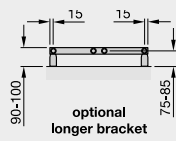

Dual energy: Self fit (additional cost to central heating model prices). For more information please scan the QR code.

Colour finish: Standard colours from the Zehnder colour chart including matt white finish are priced at: RAL 9016 +25%.
Colour finish and non-stock products delivery: 3-5 weeks.

Optional wall brackets: Increases space behind rail by 20mm

Model		RRP (ex VAT)	RRP (inc 20% VAT)
952119	Zehnder Subway SUB extended bracket kit. Colour finish.	£58	£69.60

*1/2" air vent
Height excludes air vent
F = flow
R = return
H = height
W = width
Tube: Horizontal $\varnothing$ 23mm
Tube: Vertical 30 x 30mm
All dimensions in mm

SUB-060
SUBC-060