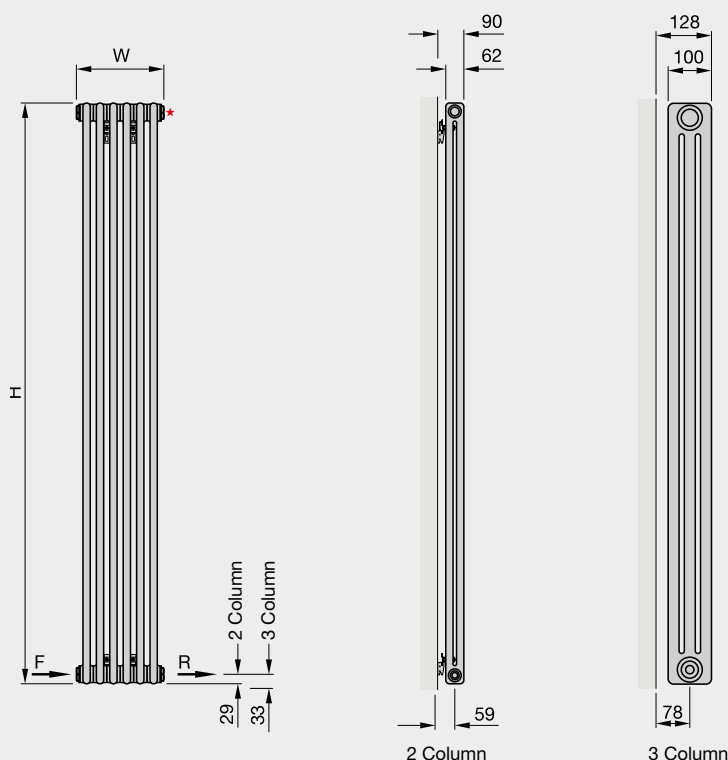

Model code breakdown: eg. 3180-6 = 3 (number of columns), 180 (1800mm high), 6 (number of sections).

*White (RAL 9016)

Colour finish: Standard colours from the Zehnder colour chart including matt white finish are priced at: RAL 9016 + 25%.
Colour finish and non-stock products delivery: 3-5 weeks.

Accessories		RRP (ex VAT)	RRP (inc 20% VAT)
Model			
966018	Charleston chrome towel bar 366mm	£145	£174.00
966028	Charleston chrome towel bar 918mm	£167	£200.40
The Charleston chrome towel bar (above) can be cut down to fit if required			
CTR-28	Chrome towel rail. Spans across 6 elements	£165	£198.00
CTR-37	Chrome towel rail. Spans across 8 elements	£167	£200.40
CTR-46	Chrome towel rail. Spans across 10 elements	£169	£202.80
CTR-55	Chrome towel rail. Spans across 12 elements	£171	£205.20
CTR-64	Chrome towel rail. Spans across 14 elements	£173	£207.60

Chrome towel rail contains full length rail and two brackets

**1/2" air vent
Width excludes air vent
F = flow
R = return
H = height
W = width
Tube: Vertical Ø 25mm
All dimensions in mm
Manufacturing tolerance of +/-0.6mm per section

For further technical drawings please see next page