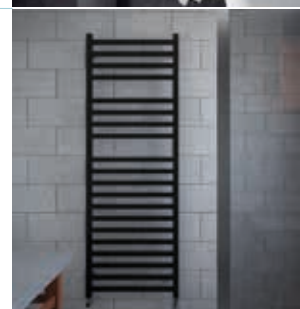

120

		Product		Product
	<h3>Vitalo Bar</h3> <p>The Vitalo Bar has an incredibly slim 16mm profile and is manufactured from corrosion-resistant, high-grade materials. Designed by renowned designers King & Miranda, the Vitalo Bar is economical and quick to heat up, making it extremely economical.</p>   	122	<h3>Yucca Asym</h3> <p>The Yucca Asym is a beautiful but practical towel rail. Available with single or double tubes in either white or chrome, the Yucca Asym can be installed perpendicular to the wall to create a partition.</p>   	124