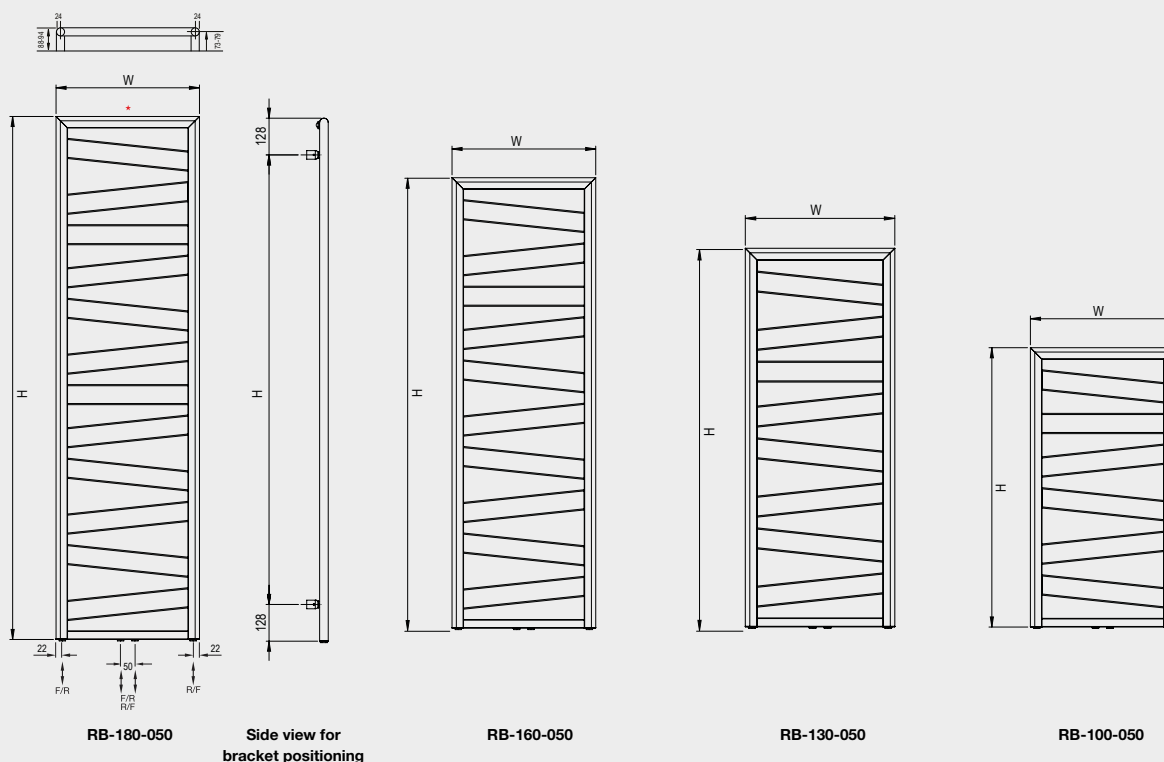

Zehnder Ribbon

Stocked Items

In stock items highlighted in black	Height mm	Width mm	Finish	Output $\Delta T=50^{\circ}C$ Watts/btu All outputs certified to EN 442	Dual Fuel Immersion Rating in Watts	RRP (ex VAT)	RRP (inc 20% VAT)
Zehnder Ribbon							
RB-100-050	965	500	white*	398/1358	250	£347	£416.40
RB-130-050	1266	500	white*	509/1737	300	£416	£499.20
RB-160-050	1567	500	white*	621/2119	400	£485	£582.00
RB-180-050	1823	500	white*	723/2467	500	£552	£662.40
RB-100-050-0557	965	500	matt black	398/1358	250	£434	£520.80
RB-130-050-0557	1266	500	matt black	509/1737	300	£520	£624.00
RB-160-050-0557	1567	500	matt black	621/2119	400	£606	£727.20
RB-180-050-0557	1823	500	matt black	723/2467	500	£690	£828.00
RBC-100-050	965	500	chrome	261/891	150	£832	£998.40
RBC-130-050	1266	500	chrome	327/1116	200	£1,011	£1,213.20
RBC-160-050	1567	500	chrome	393/1341	250	£1,179	£1,414.80
RBC-180-050	1823	500	chrome	461/1573	300	£1,344	£1,612.80

*White (RAL 9016)

Dual energy: Self fit (additional cost to central heating model prices). For more information please scan the QR code.

Colour finish: Standard colours from the Zehnder colour chart including matt white finish are priced at: RAL 9016 + 25%.
Colour finish and non-stock products delivery: 3-5 weeks.

Zehnder recommends VALVE-SET-2-CR
For more information see page 182.

*1/2" air vent
Width excludes air vent
F = flow
R = return
H = height
W = width
All dimensions in mm
Tube: horizontal 70 x 8mm
Tube: vertical 30 x 4mm
D-shaped tubes