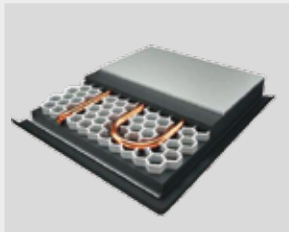

Zehnder Vitalo Bar

Stocked Items

In stock items highlighted in black	Height mm	Width mm	Finish	Output $\Delta T=50^{\circ}\text{C}$ Watts/Btu All outputs certified to EN 442	RRP (ex VAT)	RRP (inc 20% VAT)
Zehnder Vitalo Bar						
VIP-125-040	1250	400	white*	465/1587	£737	£884.40
VIP-125-050	1250	500	white*	555/1894	£770	£924.00
VIP-125-060	1250	600	white*	641/2187	£807	£968.40
VIP-160-040	1570	400	white*	546/1863	£869	£1,042.80
VIP-160-050	1570	500	white*	676/2307	£898	£1,077.60
VIP-160-060	1570	600	white*	806/2750	£930	£1,116.00
VIP-190-040	1890	400	white*	673/2296	£902	£1,082.40
VIP-190-050	1890	500	white*	834/2846	£959	£1,150.80
VIP-190-060	1890	600	white*	994/3392	£983	£1,179.60

Electric Heating Model	Height mm	Width mm	Finish	Watts Radio frequency remote programmer IPX4 Zone 1 Bath, Zone 2 Shower, Class II	RRP (ex VAT)	RRP (inc 20% VAT)
Zehnder Vitalo Bar Electric						
VIPE-125-040/GF	1250	400	white*	300	£832	£998.40
VIPE-160-040/GF	1570	400	white*	500	£964	£1,156.80
VIPE-160-050/GF	1570	500	white*	500	£993	£1,191.60
VIPE-190-040/GF	1890	400	white*	500	£997	£1,196.40
VIPE-190-050/GF	1890	500	white*	750	£1,054	£1,264.80
VIPE-190-060/GF	1890	600	white*	1000	£1,078	£1,293.60

*White (RAL 9016)

Colour finish: Standard colours from the Zehnder colour chart including matt white finish are priced at: RAL 9016 +25%.
Colour finish and non-stock products delivery: 3-5 weeks.

Suitable for all low temperature systems, heat pumps and condensing boilers, open and closed systems (<80°C)

*1/2" air vent
Height excludes air vent
F = flow
R = return
H = height
W = width
All dimensions in mm