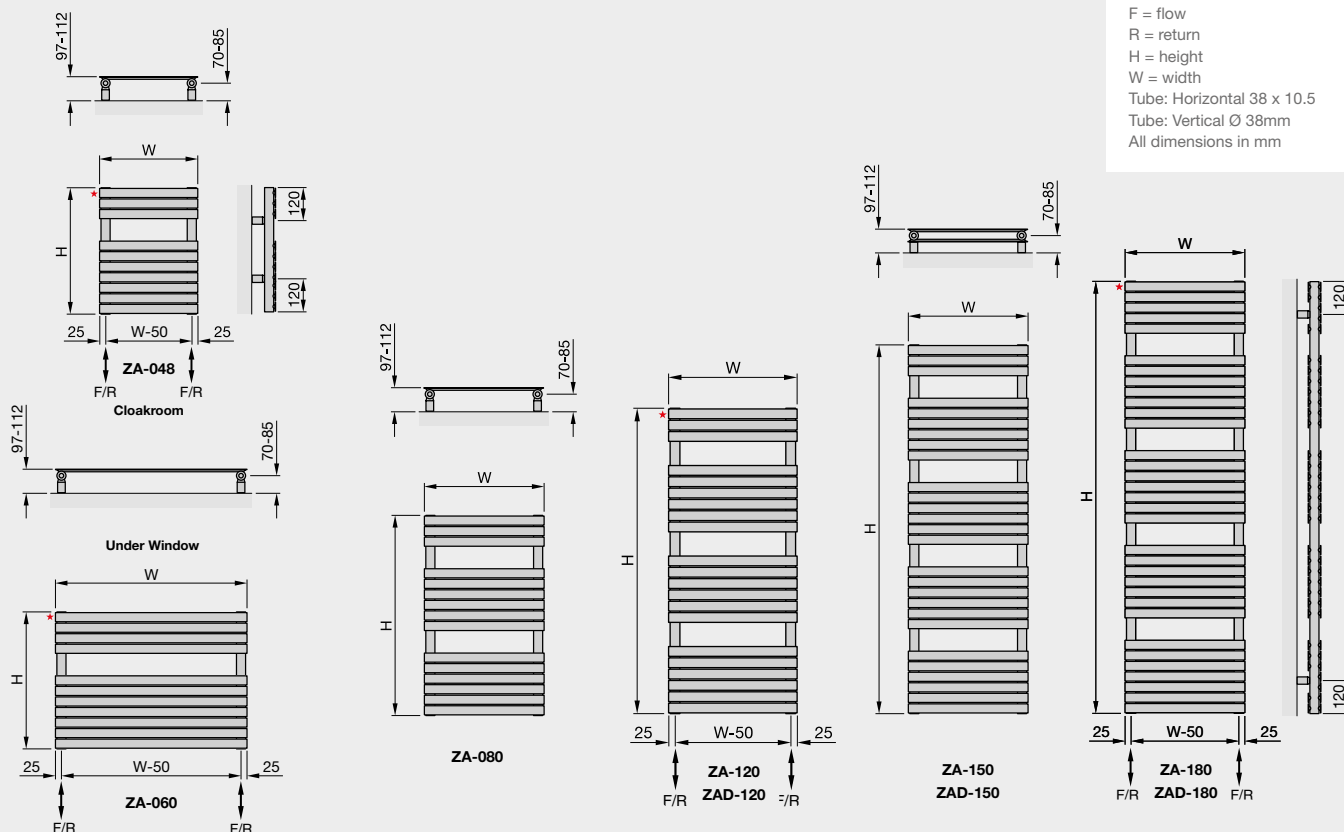

Zehnder Ax Spa Double tube							
ZAD-120-050	1188	500	white*	844/2880	n/a	£521	£625.20
ZAD-150-050	1540	500	white*	1049/3579	n/a	£656	£787.20
ZAD-180-050	1804	500	white*	1262/4306	n/a	£784	£940.80
ZAD-180-060	1804	600	white*	1485/5067	n/a	£914	£1,096.80

Projection: 97-112mm

*White (RAL 9016)

Dual energy: Self fit (additional cost to central heating model prices). Not available for ZAD. For more information please scan the QR code.

Colour finish: Standard colours from the Zehnder colour chart including matt white finish are priced at: RAL 9016 + 25%.
Colour finish and non-stock products delivery: 3-5 weeks.

*1/8" air vent
Width excludes air vent
F = flow
R = return
H = height
W = width
Tube: Horizontal 38 x 10.5
Tube: Vertical $\varnothing$ 38mm
All dimensions in mm