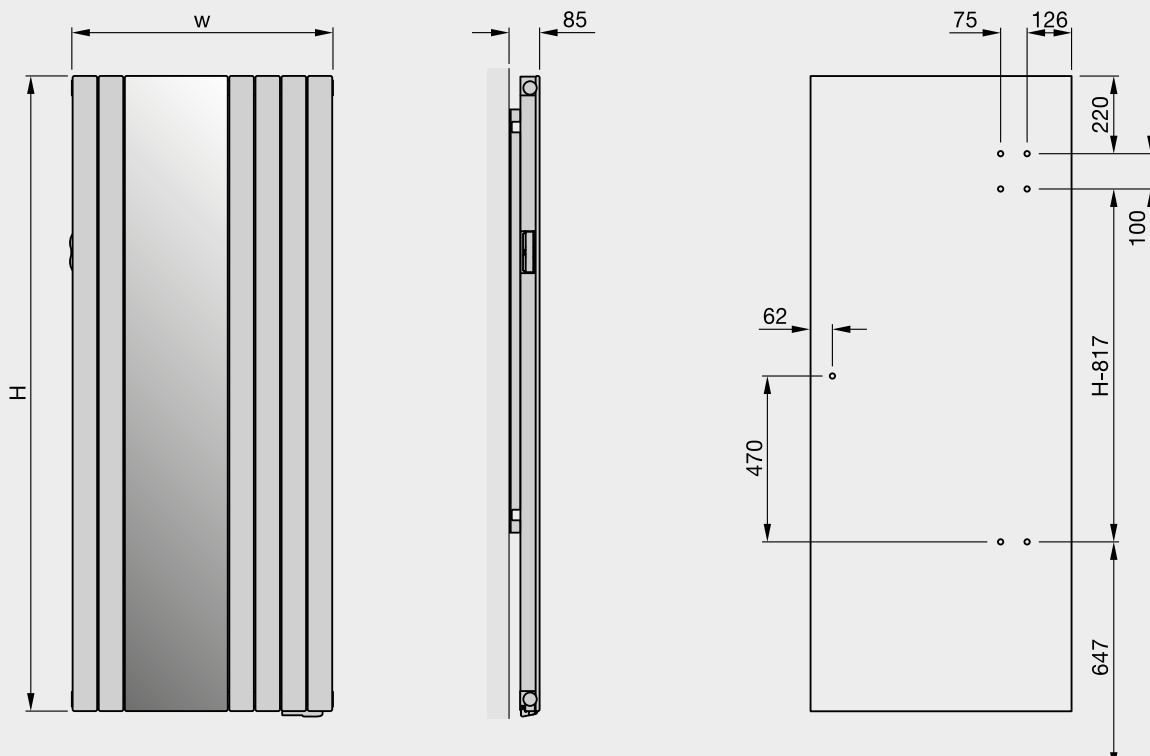

H = height
W = width
Tube:
Horizontal Ø38mm
Tube:
Vertical 70mm x 11mm
All dimensions in mm

With a full-length mirror to enhance its elegance, the **Roda Mirror Electric** radiator is a stylish asset to any home.