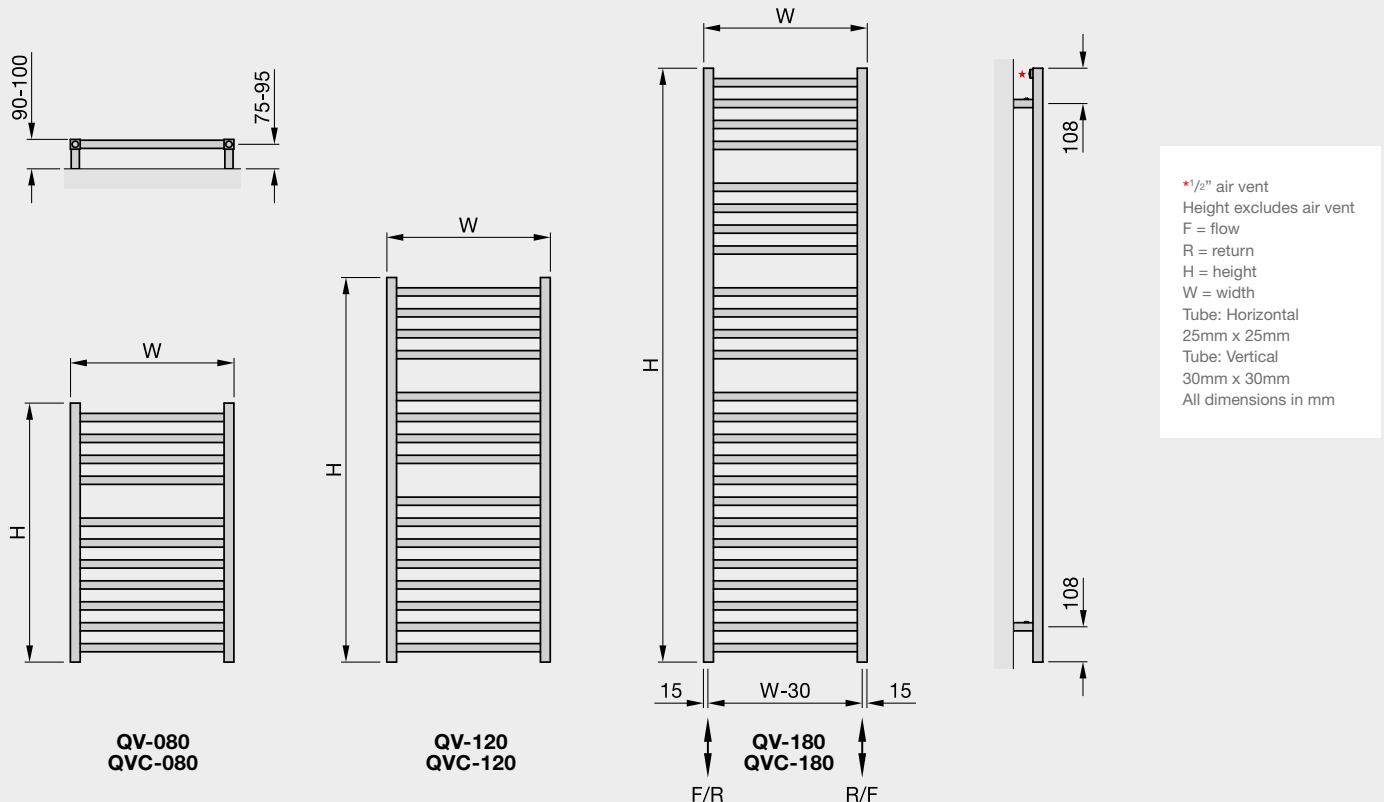

*White (RAL 9016)

Colour finish: Standard colours from the Zehnder colour chart including matt white finish are priced at: RAL 9016 + 25%. Colour finish and non-stock products delivery: 3-5 weeks.

Dual energy: Self fit (additional cost to central heating model prices). For more information please scan the QR code on the following page.