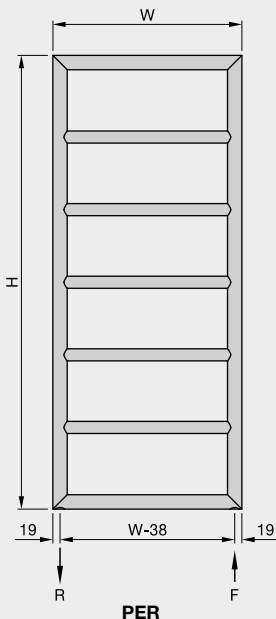

Zehnder Pera

Formerly the Bisque Pera

Stocked Items

In stock items highlighted in black	Height mm	Width mm	Finish	Output $\Delta T=50^{\circ}C$ Watts/btu All outputs certified to EN 442	Dual Fuel Immersion Rating in Watts	RRP (ex VAT)	RRP (inc 20% VAT)
Zehnder Pera							
PER-080-050	800	500	stainless steel mirror	187/638	150	£692	£830.40
PER-120-050	1200	500	stainless steel mirror	269/918	200	£882	£1,058.40
PER-150-050	1500	500	stainless steel mirror	334/1140	250	£1,079	£1,294.80
PER-080-050-N209	800	500	brushed brass	187/638	150	£752	£902.40
PER-120-050-N209	1200	500	brushed brass	269/918	200	£957	£1,148.40
PER-150-050-N209	1500	500	brushed brass	334/1140	250	£1,169	£1,402.80
PER-080-050-N211	800	500	brushed black chrome	187/638	150	£752	£902.40
PER-120-050-N211	1200	500	brushed black chrome	269/918	200	£957	£1,148.40
PER-150-050-N211	1500	500	brushed black chrome	334/1140	250	£1,169	£1,402.80
PER-080-050-N213	800	500	brushed bronze	187/638	150	£752	£902.40
PER-120-050-N213	1200	500	brushed bronze	269/918	200	£957	£1,148.40
PER-150-050-N213	1500	500	brushed bronze	334/1140	250	£1,169	£1,402.80

In stock items highlighted in black	Height mm	Width mm	Finish	Simple immersion heater Class I IPX4 Zone 1 Bath, Zone 2 Shower Electric rating (Watts)	RRP (ex VAT)	RRP (inc 20% VAT)
Zehnder Pera Electric Heating Model						
PERE-080-050/F	870	500	stainless steel mirror	150	£758	£909.60
PERE-120-050/F	1270	500	stainless steel mirror	200	£949	£1,138.80
PERE-150-050/F	1570	500	stainless steel mirror	250	£1,146	£1,375.20

Dual energy: Self fit (additional cost to central heating model prices).
For more information please scan the QR code on the following page.