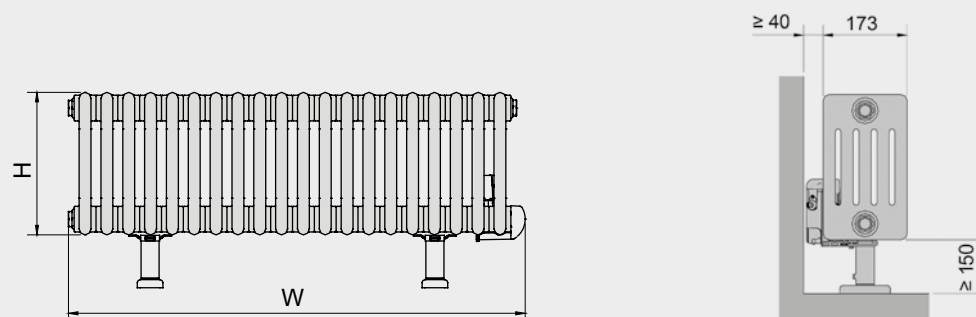

CHARLESTON PLINTH

H = height
W = width
Width includes controller
All dimensions in mm