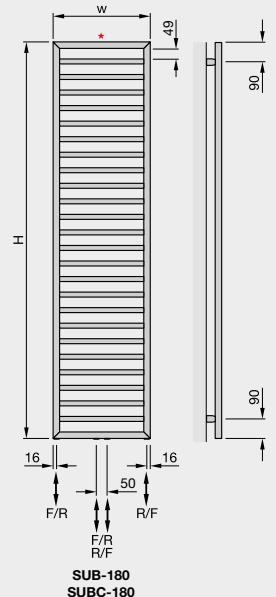

SUB-180
SUBC-180