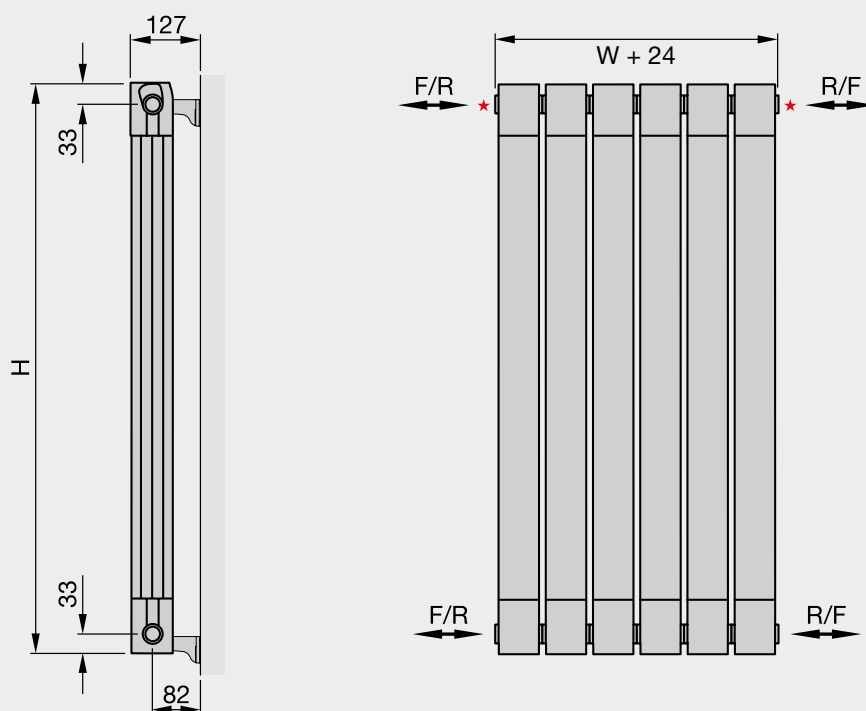

*White (RAL 9010). Colour finishes are not available. Width excludes air vent and bushes (Additional 24mm)

The Aluminium Garda S90 is a high output, low water content, extruded aluminium radiator, sectional in manufacture, supplied with a bracket pack comprised of wall fixing brackets, plugs, bushes and an air vent.

Joining nipples, gaskets and an assembly tool must be purchased separately.

Accessories			
Model		RRP (ex VAT)	RRP (inc 20% VAT)
A32/1	Gasket for nipples, plugs and adaptors for Aluminium Garda S90 - Black.	£1.80	£2.16
A33/1	1 inch steel joining nipple for Aluminium Garda S90.	£3.70	£4.44
A82	Installation bush and bracket pack for Aluminium Garda S90.	£32	£38.40
A36/4	Towel rail for 4 section Aluminium Garda S90. White RAL9010	£76	£91.20
A36/5	Towel rail for 5 section Aluminium Garda S90. White RAL9010	£89	£106.80
A36/6	Towel rail for 6 section Aluminium Blitz Super and Aluminium Garda S90. White RAL9010	£97	£116.40

*1/2" air vent
Width excludes air vent
F = flow
R = return
H = height
W = width
All dimensions in mm