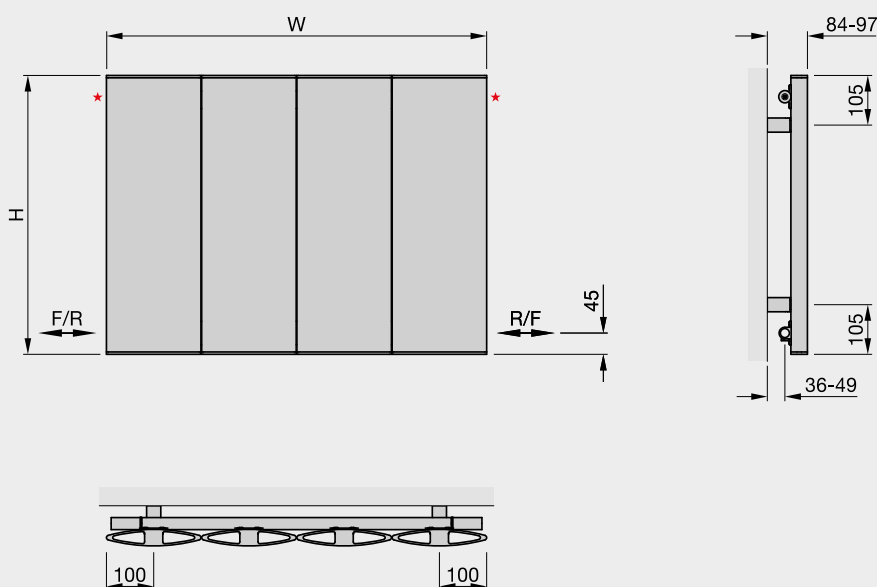

*White (RAL 9016)

Also available in Aluminium, Champagne, Nickel Look, Marron and White Sable colour
Finishes: Exclusive Aluminium radiator colour finishes are priced at RAL9016 + 25%. Colour finish delivery: 4-6 weeks.

Accessories				
Model		Finish	RRP (ex VAT)	RRP (inc 20% VAT)
LRS-040	Zehnder Lissett Towel Rail for cloakroom. Length spans 2 elements (adds 45mm to front face)	Polished Aluminium	£194	£232.80
LR-040	Zehnder Lissett Towel Rail. Length spans 2 elements (adds 65mm to front face)	Polished Aluminium	£197	£236.40

Please note: additional towel rails are only suitable for radiators which are 401mm in width.

*1/2" air vent
Width excludes air vent
F = flow
R = return
H = height
W = width
All dimensions in mm