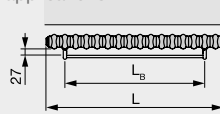

1 x Chrome Bar included. See diagrams below for detail.
If you require an additional towel bar please see Accessories section below.

*White (RAL 9016)

Accessories		RRP (ex VAT)	RRP (inc 20% VAT)
Model			
601020	Lambs wool brush	£32	£38.40
The Charleston chrome towel bar (below) can be cut down to fit if required			
966018	Additional Zehnder Charleston chrome towel bar 366mm. Spans up to 9 sections.	£145	£174.00
966028	Additional Zehnder Charleston chrome towel bar 918mm. Spans up to 21 sections.	£167	£200.40

Colour finish: Standard colours from the Zehnder colour chart including matt white finish are priced at: RAL 9016 + 25%. Colour finish and non-stock products delivery: 3-5 weeks.
Charleston Technoline finish is not recommended for bathroom applications.

*1/2" air vent
Width excludes air vent
H = height
L = length
 L_b = towel rail length
WA = wall clearance
D = distance from wall to middle of connection
Tube: $\varnothing$ 25mm
All dimensions in mm