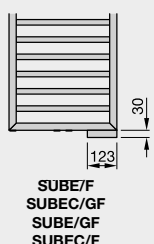

Electric Heating Model	Height mm	Width mm	Finish	Radio frequency remote programmer IPX4 Zone 1 Bath, Zone 2 Shower, Class II Electric rating (Watts)	RRP (ex VAT)	RRP (inc 20% VAT)
Zehnder Subway Electric Heating Model						
SUBE-130-045/GF	1261	450	white*	500	£757	£908.40
SUBE-150-045/GF	1549	450	white*	600	£824	£988.80
SUBE-150-060/GF	1549	600	white*	750	£903	£1,083.60
SUBE-180-060/GF	1837	600	white*	900	£979	£1,174.80
SUBEC-130-045/GF	1261	450	chrome	300	£1,314	£1,576.80
SUBEC-150-045/GF	1549	450	chrome	300	£1,522	£1,826.40
SUBEC-150-060/GF	1549	600	chrome	500	£1,672	£2,006.40
SUBEC-180-060/GF	1837	600	chrome	600	£1,819	£2,182.80

*White (RAL 9016)

The immersion heater is fitted to the right hand header.

Note: Height does not include the immersion heater. (See diagrams below)

Colour finish: Standard colours from the Zehnder colour chart including matt white finish are priced at: RAL 9016 +25%.
Colour finish and non-stock products delivery: 3-5 weeks.

Optional wall brackets: Increases space behind rail by 20mm

Model		RRP (ex VAT)	RRP (inc 20% VAT)
954111	Zehnder Subway Electric SUBE extended bracket kit. White finish.	£58	£69.60
954118	Zehnder Subway Electric SUBEC extended bracket kit. Chrome finish.	£58	£69.60
954119	Zehnder Subway Electric SUBE extended bracket kit. Colour finish.	£58	£69.60