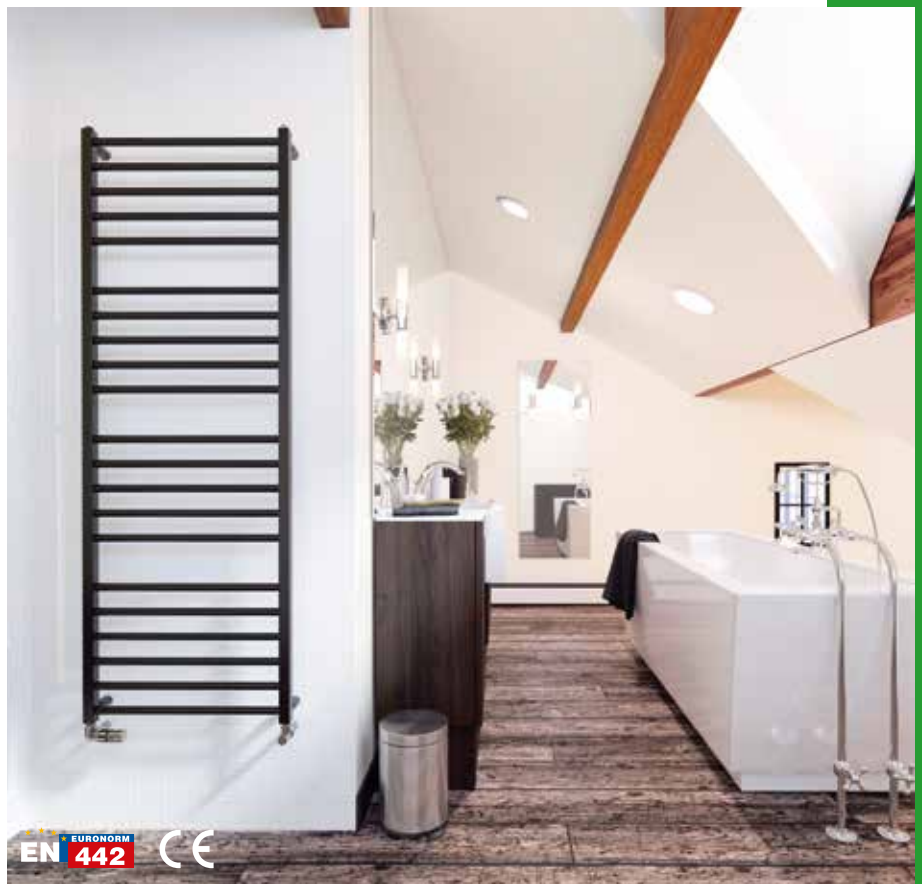

The **Stellar Spa** is contemporary in design and its stainless steel finish suits the latest lifestyle trends. Ideal for wetrooms and suitable for dual energy installation for year-round comfort.

STGI-170-060 MATT BLACK 0557