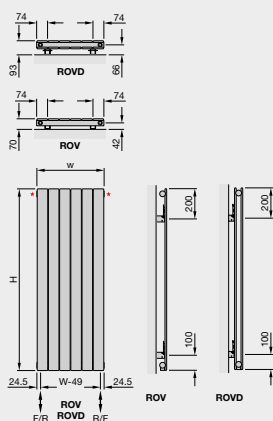

Zehnder Roda Horizontal Single panel with single convactor fin								
ROHL-059-060	592	600	92	white*	8	644/2197	£348	£417.60
ROHL-059-080	592	800	92	white*	8	859/2931	£406	£487.20
ROHL-059-100	592	1000	92	white*	8	1074/3665	£463	£555.60
ROHL-059-120	592	1200	92	white*	8	1289/4398	£520	£624.00
ROHL-059-140	592	1400	92	white*	8	1504/5132	£578	£693.60
ROHL-059-160	592	1600	92	white*	8	1718/5862	£635	£762.00

Zehnder Roda Horizontal Double panel								
ROHD-059-060	592	600	93	white*	8	641/2187	£413	£495.60
ROHD-059-080	592	800	93	white*	8	855/2917	£468	£561.60
ROHD-059-100	592	1000	93	white*	8	1069/3648	£523	£627.60
ROHD-059-120	592	1200	93	white*	8	1283/4378	£578	£693.60
ROHD-059-140	592	1400	93	white*	8	1497/5108	£633	£759.60
ROHD-059-160	592	1600	93	white*	8	1710/5835	£687	£824.40

*White (RAL 9016)

Colour finish: Standard colours from the Zehnder colour chart including matt white finish are priced at: RAL 9016 + 25%.
Colour finish and non-stock products delivery: 3-5 weeks.

X = Variation in radiator height.
2 - 4 tubes tall = 35mm
5 tubes tall = 109mm
6 tubes tall = 55mm
7 tubes tall = 129mm
8 tubes tall = 63mm

*1/8" air vent
Width excludes air vent
F = flow
R = return
H = height
W = width
Tube dimensions 70mm x 11mm
Vertical tubes: Ø 38mm
All dimensions in mm