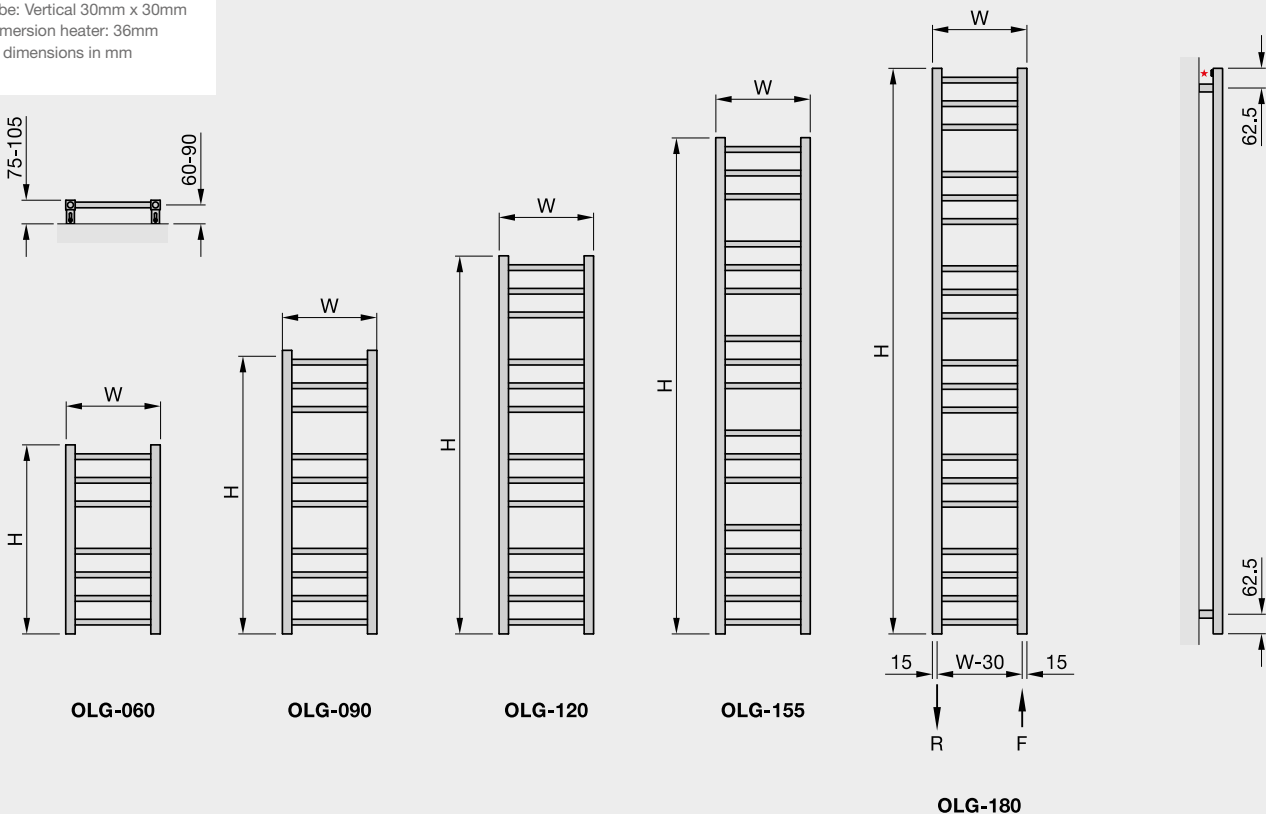

In stock items highlighted in black	Height mm	Width mm	Finish	Simple immersion heater Class I IPX4 Zone 1 Bath, Zone 2 Shower Electric rating (Watts)	RRP (ex VAT)	RRP (inc 20% VAT)
Zehnder Olga Electric Heating Model						
OLGE-090-030/F	900	300	stainless steel mirror	100	£593	£711.60
OLGE-090-050/F	900	480	stainless steel mirror	100	£631	£757.20
OLGE-120-050/F	1200	480	stainless steel mirror	150	£775	£930.00
OLGE-120-065/F	1200	630	stainless steel mirror	200	£876	£1,051.20
OLGE-155-050/F	1575	480	stainless steel mirror	250	£951	£1,141.20

Dual energy: Self fit (additional cost to central heating model prices). For more information please scan the QR code on the following page.

*1/2" air vent
Width excludes air vent
F = flow
R = return
H = height
W = width
Tube: Horizontal $\varnothing 18mm$
Tube: Vertical 30mm x 30mm
Immersion heater: 36mm
All dimensions in mm