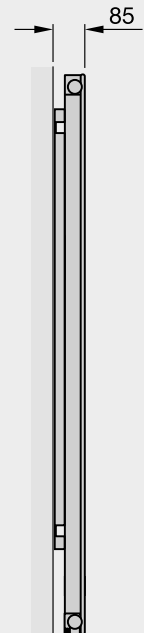

Open Window detection

The Integral control unit recognises if a window has been opened for an extended period and switches the radiator off. Once the window is closed, the radiator returns to normal operation.

- Temperature changes are quickly recognised via the external temperature sensor.
- The integral thermostat proactively reacts to sensor information; delivering the perfect indoor climate.
- Intuitive radiator which automatically switches off if a window is open for an extended period.
- An intelligent heating solution which lowers costs and energy consumption.

H = height
W = width
All dimensions in mm