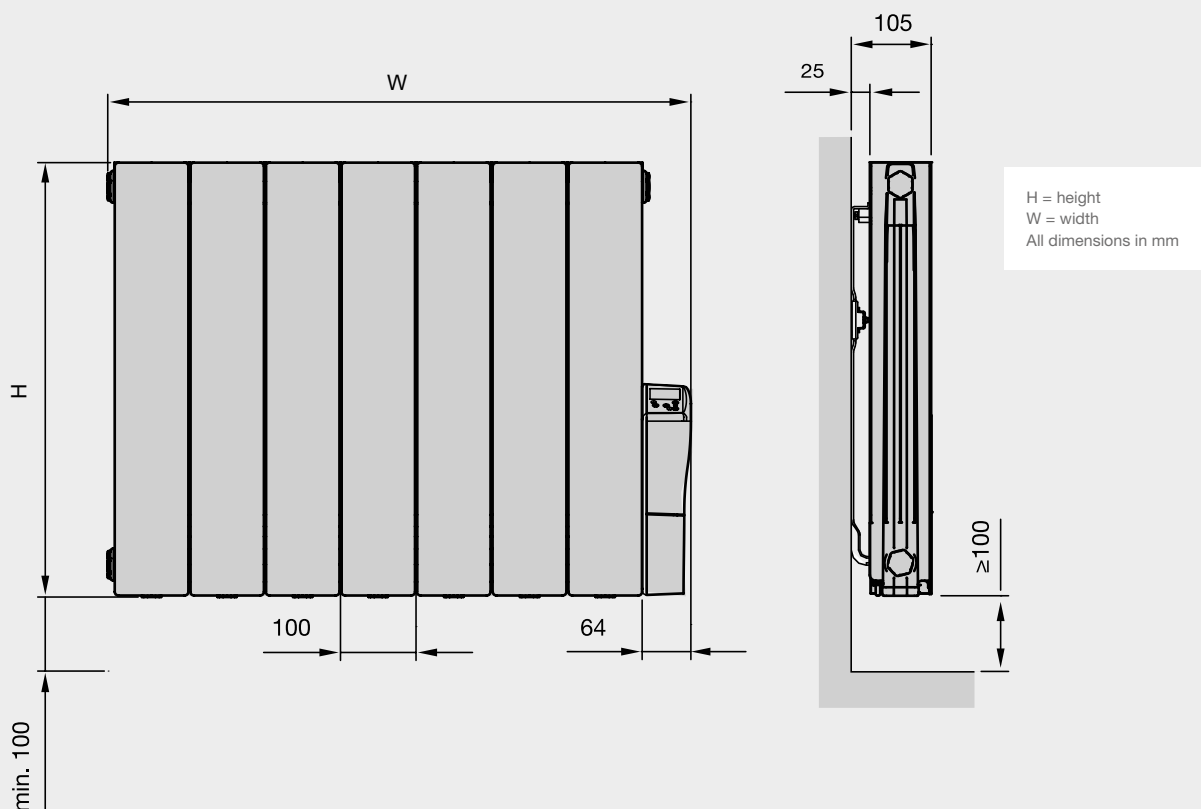

Zehnder Alura

Stocked Items

In stock items highlighted in black	Height mm	Width mm	Finish	No. of sections	With factory fitted controls, IPX4 Zone 1 Bath, Zone 2 Shower, Class II Electric Rating (Watts)	Weight kg	RRP (ex VAT)	RRP (inc 20% VAT)
Zehnder Alura								
ALE-050-036/F	575	377	white*	3	500	7	£379	£454.80
ALE-075-046/F	575	477	white*	4	750	9	£413	£495.60
ALE-100-056/F	575	577	white*	5	1000	11	£466	£559.20
ALE-125-076/F	575	777	white*	7	1250	15	£546	£655.20
ALE-150-086/F	575	877	white*	8	1500	17	£605	£726.00
ALE-200-116/F	575	1177	white*	11	2000	23	£743	£891.60

*white (RAL 9010)

Temperature controller: Backlit LCD digital display screen gives complete control. Temperature can be adjusted in 0.5°C increments. 3 pre-set programmes and 5 mode settings. Open window detection system and parental lock. 7 day programmable function.

Open Window detection

The Integral control unit recognises if a window has been opened for an extended period and switches the radiator off. Once the window is closed, the radiator returns to normal operation.

- Temperature changes are quickly recognised via the external temperature sensor
- The integral thermostat proactively reacts to sensor information; delivering the perfect indoor climate
- Intuitive radiator which automatically switches off if a window is open for an extended period
- An intelligent heating solution which lowers costs and energy consumption