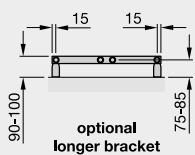

Electric Heating Model	Height mm	Width mm	Finish	Radio frequency remote programmer IPX4 Zone 1 Bath, Zone 2 Shower, Class II Electric rating (Watts)	RRP (ex VAT)	RRP (inc 20% VAT)
Zehnder Subway Electric Heating Model						
SUBE-130-045/GF	1261	450	white*	500	£757	£908.40
SUBE-150-045/GF	1549	450	white*	600	£824	£988.80
SUBE-150-060/GF	1549	600	white*	750	£903	£1,083.60
SUBE-180-060/GF	1837	600	white*	900	£979	£1,174.80
SUBEC-130-045/GF	1261	450	chrome	300	£1,314	£1,576.80
SUBEC-150-045/GF	1549	450	chrome	300	£1,522	£1,826.40
SUBEC-150-060/GF	1549	600	chrome	500	£1,672	£2,006.40
SUBEC-180-060/GF	1837	600	chrome	600	£1,819	£2,182.80

*White (RAL 9016)

The immersion heater is fitted to the right hand header.

Note: Height does not include the immersion heater. (See diagrams below)

Colour finish: Standard colours from the Zehnder colour chart including matt white finish are priced at: RAL 9016 +25%.
Colour finish and non-stock products delivery: 3-5 weeks.

Optional wall brackets: Increases space behind rail by 20mm

Model		RRP (ex VAT)	RRP (inc 20% VAT)
954111	Zehnder Subway Electric SUBE extended bracket kit. White finish.	£58	£69.60
954118	Zehnder Subway Electric SUBEC extended bracket kit. Chrome finish.	£58	£69.60
954119	Zehnder Subway Electric SUBE extended bracket kit. Colour finish.	£58	£69.60