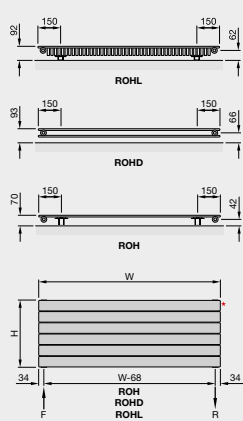

Zehnder Roda Horizontal Single panel with single convactor fin								
ROHL-059-060	592	600	92	white*	8	644/2197	£348	£417.60
ROHL-059-080	592	800	92	white*	8	859/2931	£406	£487.20
ROHL-059-100	592	1000	92	white*	8	1074/3665	£463	£555.60
ROHL-059-120	592	1200	92	white*	8	1289/4398	£520	£624.00
ROHL-059-140	592	1400	92	white*	8	1504/5132	£578	£693.60
ROHL-059-160	592	1600	92	white*	8	1718/5862	£635	£762.00

Zehnder Roda Horizontal Double panel								
ROHD-059-060	592	600	93	white*	8	641/2187	£413	£495.60
ROHD-059-080	592	800	93	white*	8	855/2917	£468	£561.60
ROHD-059-100	592	1000	93	white*	8	1069/3648	£523	£627.60
ROHD-059-120	592	1200	93	white*	8	1283/4378	£578	£693.60
ROHD-059-140	592	1400	93	white*	8	1497/5108	£633	£759.60
ROHD-059-160	592	1600	93	white*	8	1710/5835	£687	£824.40

*White (RAL 9016)

Colour finish: Standard colours from the Zehnder colour chart including matt white finish are priced at: RAL 9016 + 25%.
Colour finish and non-stock products delivery: 3-5 weeks.

X = Variation in radiator height.
2 - 4 tubes tall = 35mm
5 tubes tall = 109mm
6 tubes tall = 55mm
7 tubes tall = 129mm
8 tubes tall = 63mm

*1/8" air vent
Width excludes air vent
F = flow
R = return
H = height
W = width
Tube dimensions 70mm x 11mm
Vertical tubes: Ø 38mm
All dimensions in mm