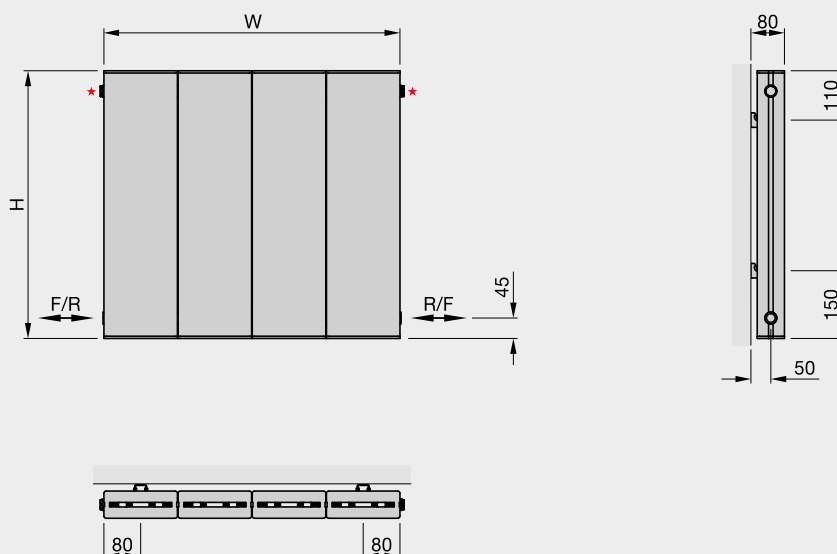

*White (RAL 9016)

Also available in Aluminium, Champagne, Nickel Look, Marron and White Sable colour Finishes: Exclusive Aluminium radiator colour finishes are priced at RAL9016 + 25%. Colour finish delivery: 4-6 weeks.

To make this a towel radiator please add a BLAR-33 towel rail to the order. Max. 1 rail per radiator. Please note: towel rails are only suitable for radiators 327mm in width.

Accessories				
Model		Finish	RRP (ex VAT)	RRP (inc 20% VAT)
BLARS-033	Zehnder Blok Rail for cloakroom. Length spans 2 elements (adds 38mm to front face)	Polished Aluminium	£169	£202.80
BLAR-033	Zehnder Blok Rail. Length spans 2 elements (adds 66mm to front face)	Polished Aluminium	£169	£202.80

*1/2" air vent
Width excludes air vent
F = flow
R = return
H = height
W = width
All dimensions in mm