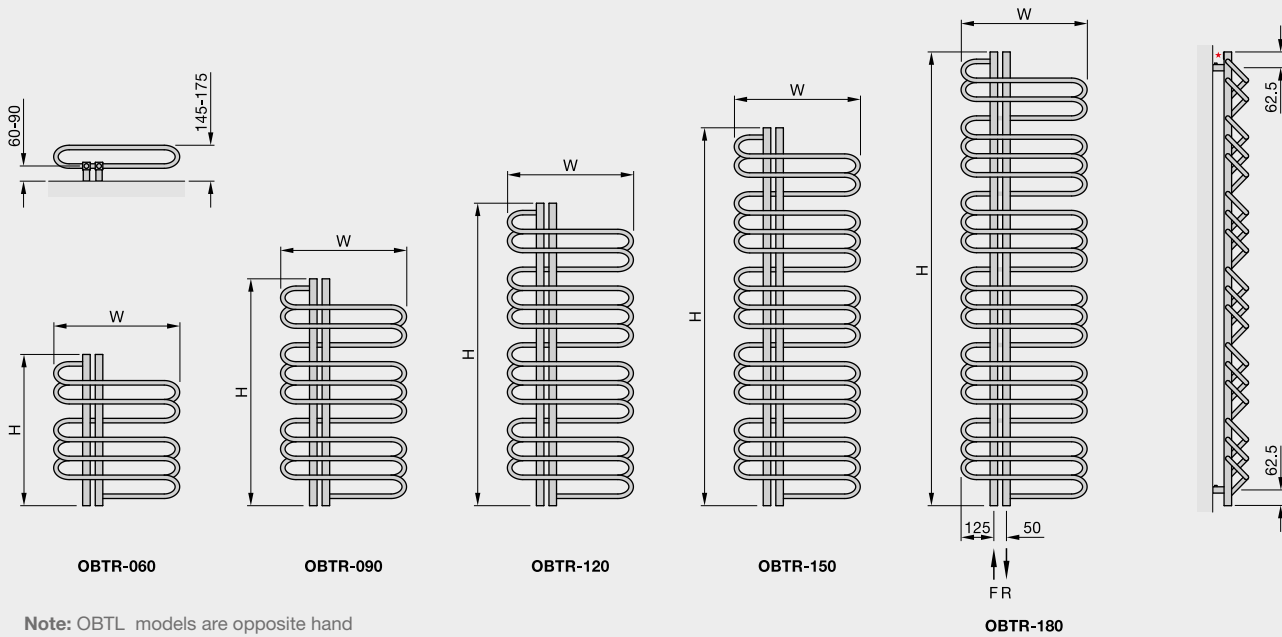

Zehnder Orbit

Formerly the Bisque Orbit

Stocked Items

In stock items highlighted in black	Height mm	Width mm	Finish	Output $\Delta T=50^{\circ}C$ Watts/btu All outputs certified to EN 442	RRP (ex VAT)	RRP (inc 20% VAT)
Zehnder Orbit						
OBTL-060-050	600	500	stainless steel mirror	192/655	£600	£720.00
OBTL-090-050	900	500	stainless steel mirror	295/1007	£850	£1,020.00
OBTL-120-050	1200	500	stainless steel mirror	403/1375	£1,114	£1,336.80
OBTL-150-050	1500	500	stainless steel mirror	516/1761	£1,360	£1,632.00
OBTL-180-050	1800	500	stainless steel mirror	636/2170	£1,533	£1,839.60
OBTR-060-050	600	500	stainless steel mirror	192/655	£600	£720.00
OBTR-090-050	900	500	stainless steel mirror	295/1007	£850	£1,020.00
OBTR-120-050	1200	500	stainless steel mirror	403/1375	£1,114	£1,336.80
OBTR-150-050	1500	500	stainless steel mirror	516/1761	£1,360	£1,632.00
OBTR-180-050	1800	500	stainless steel mirror	636/2170	£1,533	£1,839.60

In stock items highlighted in black	Height mm	Width mm	Finish	Simple immersion heater Class I IPX4 Zone 1 Bath, Zone 2 Shower Electric rating (Watts)	RRP (ex VAT)	RRP (inc 20% VAT)
Zehnder Orbit Electric Heating Model						
OBTER-060-050/F	600	500	stainless steel mirror	150	£699	£838.80
OBTER-090-050/F	900	500	stainless steel mirror	200	£965	£1,158.00
OBTER-120-050/F	1200	500	stainless steel mirror	250	£1,242	£1,490.40

Note: OBTL models are opposite hand