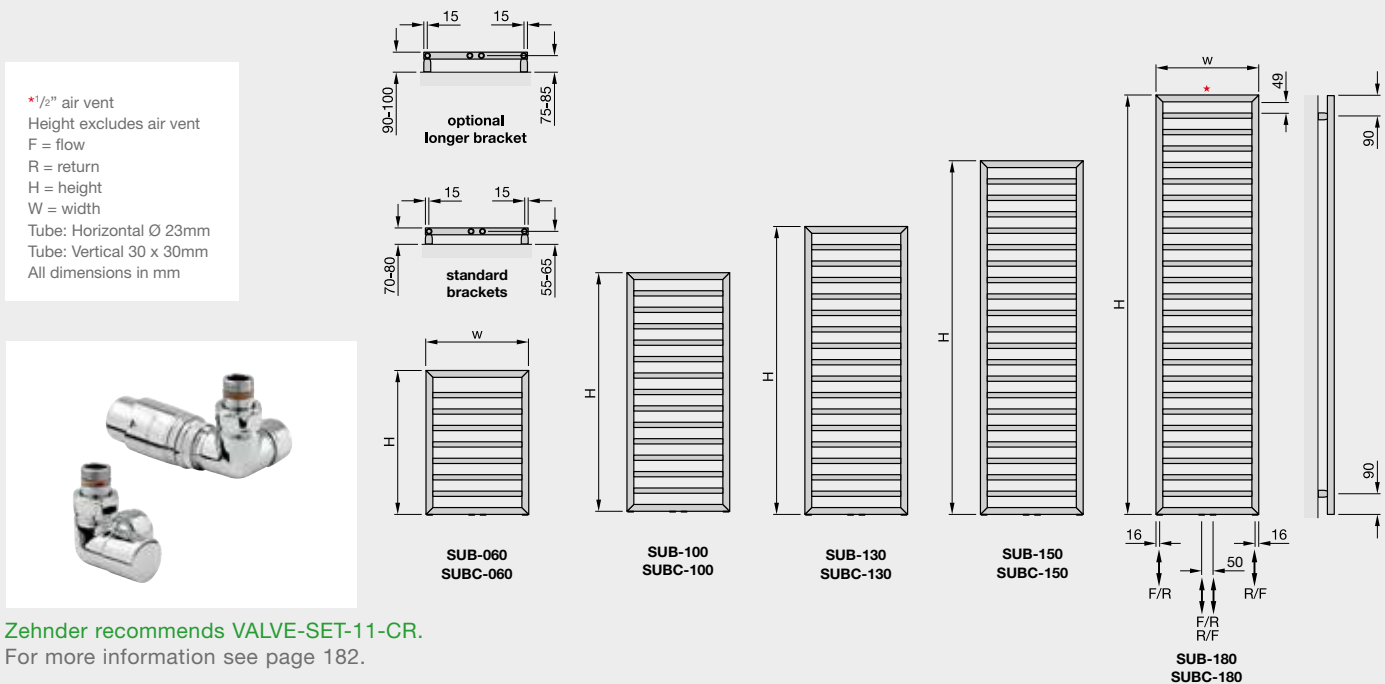

*White (RAL 9016)

Dual energy: Self fit (additional cost to central heating model prices). For more information please scan the QR code.

Colour finish: Standard colours from the Zehnder colour chart including matt white finish are priced at: RAL 9016 +25%.
Colour finish and non-stock products delivery: 3-5 weeks.

Optional wall brackets: Increases space behind rail by 20mm			
Model		RRP (ex VAT)	RRP (inc 20% VAT)
952111	Zehnder Subway SUB extended bracket kit. White finish.	£58	£69.60
952118	Zehnder Subway SUBC extended bracket kit. Chrome finish.	£58	£69.60
952119	Zehnder Subway SUB extended bracket kit. Colour finish.	£58	£69.60