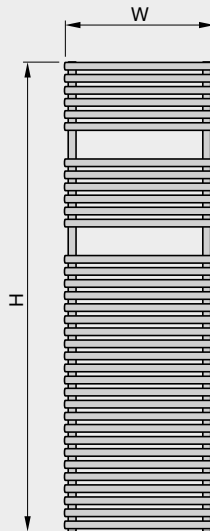

Zehnder Ovida Bow

Stocked Items

In stock items highlighted in black	Height mm	Width mm	Finish	Output $\Delta T=50^{\circ}C$ Watts/btu All outputs certified to EN 442	Dual Fuel Immersion Rating in Watts	RRP (ex VAT)	RRP (inc 20% VAT)
Zehnder Ovida Bow							
OVB-080-050	796	496	white*	417/1423	300	£202	£242.40
OVB-080-060	796	596	white*	492/1679	300	£215	£258.00
OVB-080-075	796	746	white*	601/2051	400	£239	£286.80
OVB-120-050	1196	496	white*	609/2078	400	£241	£289.20
OVB-120-060	1196	596	white*	718/2450	500	£262	£314.40
OVB-120-075	1196	746	white*	878/2996	600	£293	£351.60
OVB-150-050	1556	496	white*	784/2675	500	£283	£339.60
OVB-150-060	1556	596	white*	924/3153	600	£311	£373.20
OVB-185-050	1876	496	white*	943/3218	600	£314	£376.80
OVB-185-060	1876	596	white*	1111/3791	700	£347	£416.40
OVB-080-050-0346	796	496	anthracite	417/1423	300	£253	£303.60
OVB-080-060-0346	796	596	anthracite	492/1679	300	£269	£322.80
OVB-120-050-0346	1196	496	anthracite	609/2078	400	£301	£361.20
OVB-120-060-0346	1196	596	anthracite	718/2450	500	£328	£393.60
OVB-185-060-0346	1876	596	anthracite	1111/3791	700	£434	£520.80
OVBC-080-050	796	496	chrome	273/931	200	£406	£487.20
OVBC-080-060	796	596	chrome	322/1099	200	£449	£538.80
OVBC-080-075	796	746	chrome	394/1344	250	£516	£619.20
OVBC-120-050	1196	496	chrome	402/1372	250	£530	£636.00
OVBC-120-060	1196	596	chrome	475/1621	300	£602	£722.40
OVBC-120-075	1196	746	chrome	581/1982	400	£695	£834.00
OVBC-150-050	1556	496	chrome	523/1784	300	£680	£816.00
OVBC-150-060	1556	596	chrome	617/2105	400	£767	£920.40
OVBC-185-050	1876	496	chrome	635/2167	400	£784	£940.80
OVBC-185-060	1876	596	chrome	749/2556	500	£882	£1,058.40

*White (RAL 9016)