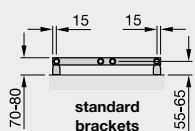

Electric Heating Model	Height mm	Width mm	Finish	Radio frequency remote programmer IPX4 Zone 1 Bath, Zone 2 Shower, Class II Electric rating (Watts)	RRP (ex VAT)	RRP (inc 20% VAT)
Zehnder Subway Electric Heating Model						
SUBE-130-045/GF	1261	450	white*	500	£757	£908.40
SUBE-150-045/GF	1549	450	white*	600	£824	£988.80
SUBE-150-060/GF	1549	600	white*	750	£903	£1,083.60
SUBE-180-060/GF	1837	600	white*	900	£979	£1,174.80
SUBEC-130-045/GF	1261	450	chrome	300	£1,314	£1,576.80
SUBEC-150-045/GF	1549	450	chrome	300	£1,522	£1,826.40
SUBEC-150-060/GF	1549	600	chrome	500	£1,672	£2,006.40
SUBEC-180-060/GF	1837	600	chrome	600	£1,819	£2,182.80

*White (RAL 9016)

The immersion heater is fitted to the right hand header.

Note: Height does not include the immersion heater. (See diagrams below)

Colour finish: Standard colours from the Zehnder colour chart including matt white finish are priced at: RAL 9016 +25%.
Colour finish and non-stock products delivery: 3-5 weeks.

Optional wall brackets: Increases space behind rail by 20mm

Model		RRP (ex VAT)	RRP (inc 20% VAT)
954111	Zehnder Subway Electric SUBE extended bracket kit. White finish.	£58	£69.60
954118	Zehnder Subway Electric SUBEC extended bracket kit. Chrome finish.	£58	£69.60
954119	Zehnder Subway Electric SUBE extended bracket kit. Colour finish.	£58	£69.60