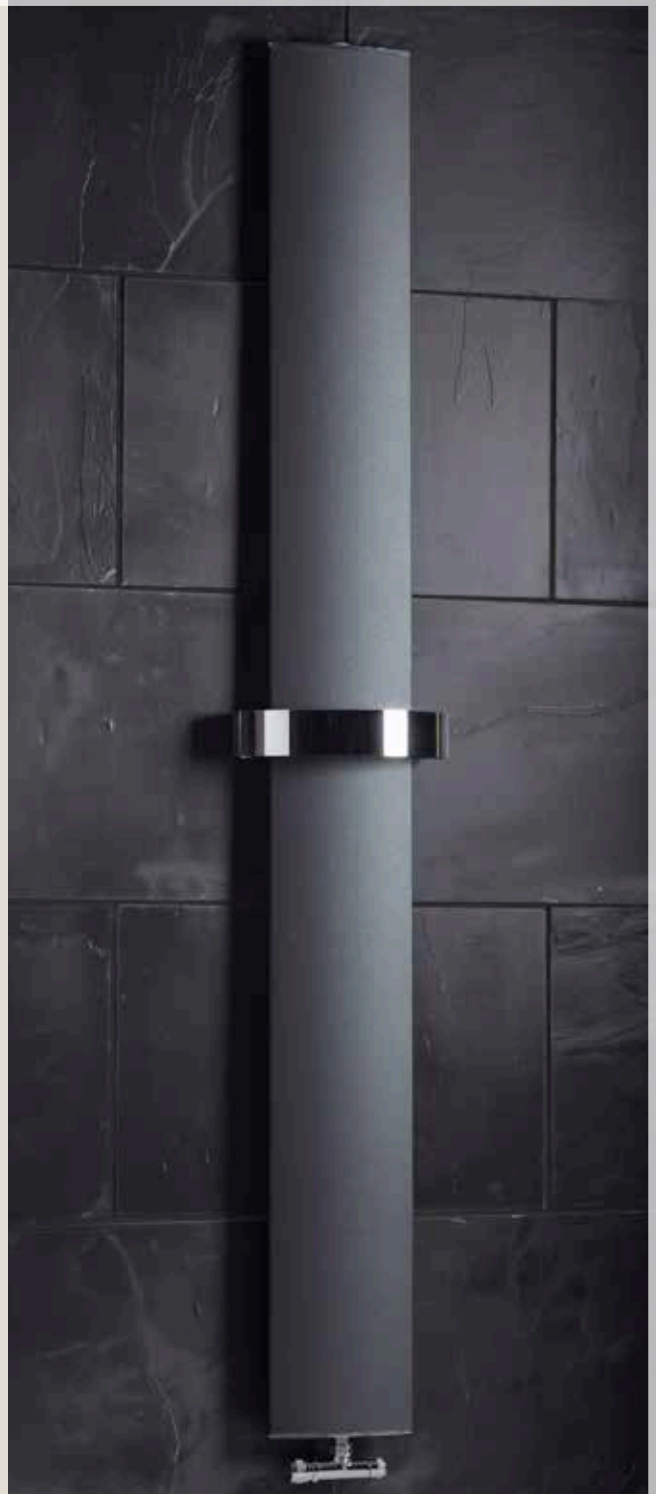

ZEHNDER EXCELSIOR

ZEHNDER PERA

ZEHNDER SVELTE

Designed for effortless installation

With easy-to-use hanging brackets, return and flow either left or right, and the option to have pipes from the wall or floor on most of our models, installing our radiators is effortless.