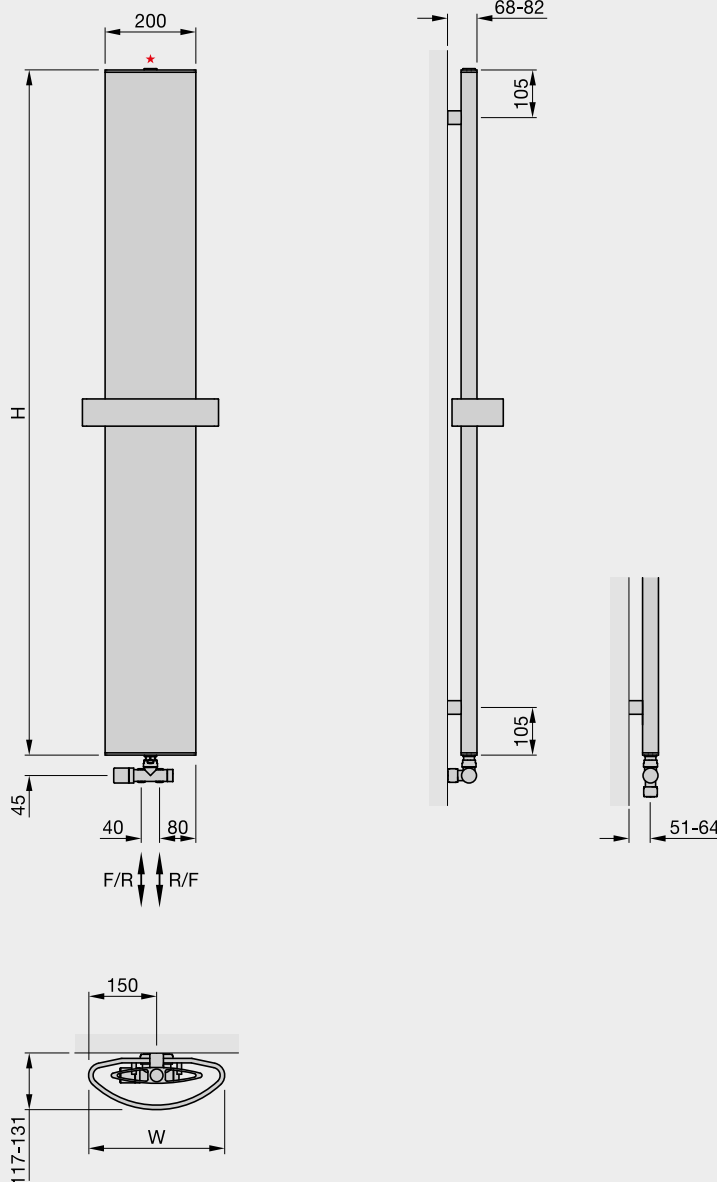

Please note: when ordering, please specify which valve set you require as these are specific for the fittings on the Zehnder Svelte

*1/2" air vent
Height excludes air vent
F = flow
R = return
H = height
W = width
All dimensions in mm