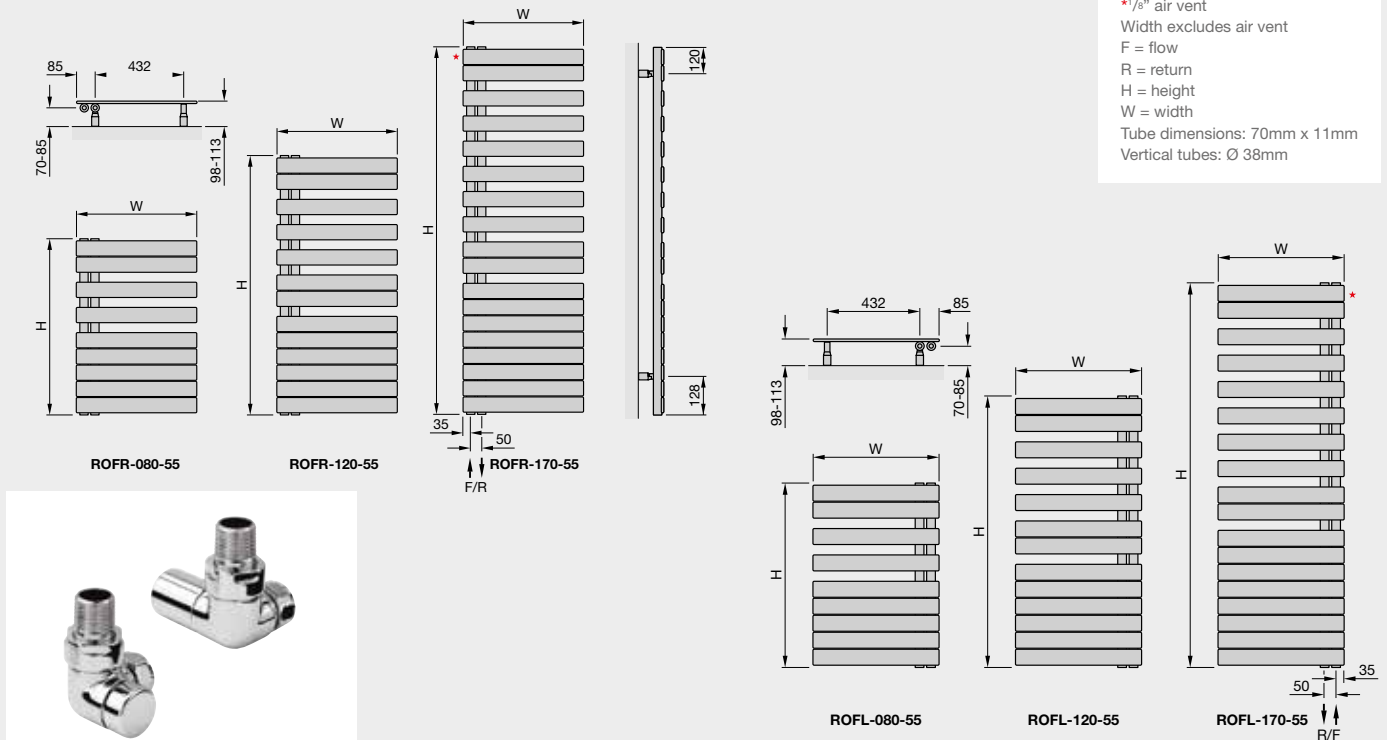

*White (RAL 9016)

Dual energy: Self fit (additional cost to central heating model prices). For more information please scan the QR code.

Colour finish: Standard colours from the Zehnder colour chart including matt white finish are priced at: RAL 9016 + 25%.
Colour finish and non-stock products delivery: 3-5 weeks.

Zehnder recommends VALVE-SET-2-CR.
For more information see page 182.