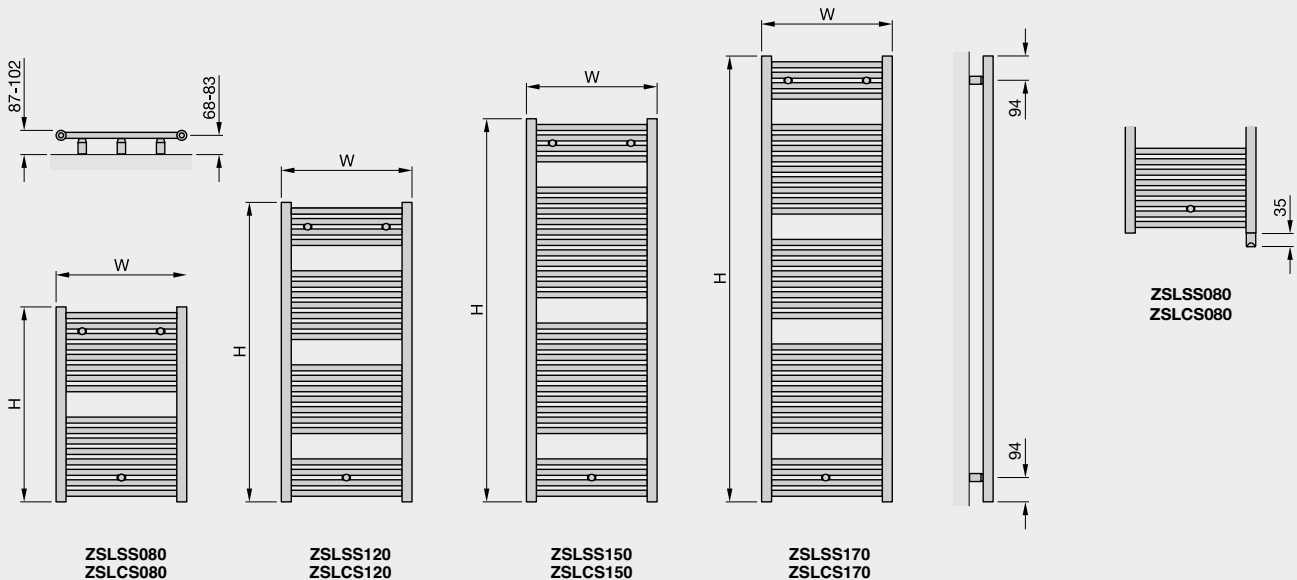

*White (RAL 9016)

When using the simple immersion heater, mount the radiators with the immersion heater to the left or right as required.

Note: Height does not include the immersion heater. (See diagrams below)

Colour finish: Standard colours from the Zehnder colour chart including matt white finish are priced at: RAL 9016 + 25%.
Colour finish and non-stock products delivery: 3-5 weeks.

H = height
W = width
Tube: Horizontal Ø 23mm
Tube: Vertical Ø 38mm
All dimensions in mm