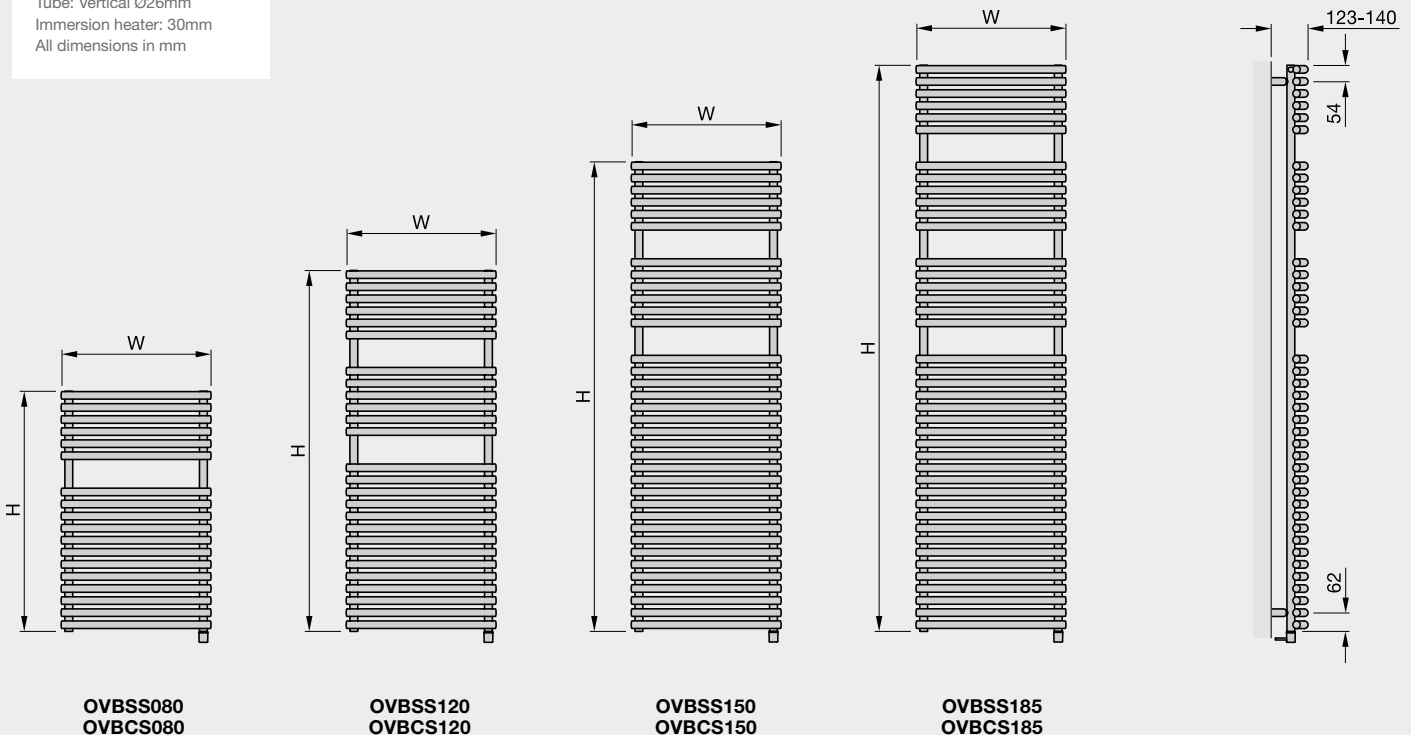

Zehnder Ovida Bow Electric

In stock items highlighted in black	Height mm	Width mm	Finish	Simple immersion heater, IPX4 Zone 1 Bath, Zone 2 Shower, Class II Electric Rating (Watts)	RRP (ex VAT)	RRP (inc 20% VAT)
Zehnder Ovida Bow Electric						
OVBSS080050EAZK	796	496	white*	400	£330	£396.00
OVBSS080060EAZK	796	596	white*	500	£355	£426.00
OVBSS120050EAZK	1196	496	white*	600	£396	£475.20
OVBSS120060EAZK	1196	596	white*	600	£425	£510.00
OVBSS150050EAZK	1556	496	white*	600	£455	£546.00
OVBSS150060EAZK	1556	596	white*	600	£494	£592.80
OVBSS180050EAZK	1876	496	white*	600	£497	£596.40
OVBSS180060EAZK	1876	596	white*	600	£543	£651.60
OVBCS080050EAZK	796	496	chrome	200	£599	£718.80
OVBCS080060EAZK	796	596	chrome	200	£657	£788.40
OVBCS120050EAZK	1196	496	chrome	400	£773	£927.60
OVBCS120060EAZK	1196	596	chrome	400	£870	£1,044.00
OVBCS150050EAZK	1556	496	chrome	500	£980	£1,176.00
OVBCS150060EAZK	1556	596	chrome	600	£1,106	£1,327.20
OVBCS180050EAZK	1876	496	chrome	600	£1,124	£1,348.80
OVBCS180060EAZK	1876	596	chrome	600	£1,261	£1,513.20

*White (RAL 9016)

Colour finish: Standard colours from the Zehnder colour chart including matt white finish are priced at: RAL 9016 + 25%.
Colour finish and non-stock products delivery: 3-5 weeks.

H = height
W = width
Tube: Horizontal Ø25mm
Tube: Vertical Ø26mm
Immersion heater: 30mm
All dimensions in mm