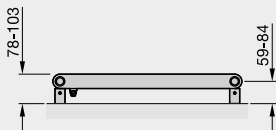

Dual energy: Self fit (additional cost to central heating model prices).
For more information please scan the QR code on the following page.

*1/2" air vent
Width excludes air vent
F = flow
R = return
H = height
W = width
Tube: Horizontal $\varnothing 32\text{mm}$
Tube: Vertical $\varnothing 38\text{mm}$
Immersion heater: 70mm
All dimensions in mm