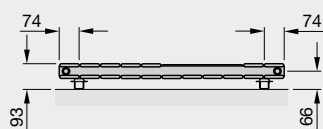

Zehnder Roda Mirror

Stocked Items

In stock items highlighted in black	Height mm	Width mm	Finish	No. of tubes	Output $\Delta T=50^{\circ}\text{C}$ Watts/btu All outputs certified to EN 442	RRP (ex VAT)	RRP (inc 20% VAT)
Zehnder Roda Mirror Vertical Single panel							
ROM-180-059	1800	592	white*	2+2	544/1856	£559	£670.80
ROM-180-067	1800	666	white*	3+2	680/2320	£616	£739.20
ROM-180-081	1800	814	white*	5+2	952.3248	£704	£844.80
Zehnder Roda Mirror Vertical Double panel							
ROMD-180-067	1800	666	white*	6+4	1355/4623	£981	£1,177.20
ROMD-180-081	1800	814	white*	10+4	1527/5210	£1,418	£1,701.60

*White (RAL 9016)

Colour finish: Standard colours from the Zehnder colour chart including matt white finish are priced at: RAL 9016 + 25%.
Colour finish and non-stock products delivery: 3-5 weeks.

ROMD