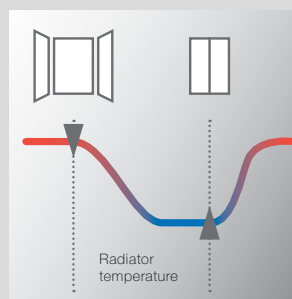

Zehnder Alura

Stocked Items

In stock items highlighted in black	Height mm	Width mm	Finish	No. of sections	With factory fitted controls, IPX4 Zone 1 Bath, Zone 2 Shower, Class II Electric Rating (Watts)	Weight kg	RRP (ex VAT)	RRP (inc 20% VAT)
Zehnder Alura								
ALE-050-036/F	575	377	white*	3	500	7	£379	£454.80
ALE-075-046/F	575	477	white*	4	750	9	£413	£495.60
ALE-100-056/F	575	577	white*	5	1000	11	£466	£559.20
ALE-125-076/F	575	777	white*	7	1250	15	£546	£655.20
ALE-150-086/F	575	877	white*	8	1500	17	£605	£726.00
ALE-200-116/F	575	1177	white*	11	2000	23	£743	£891.60

*white (RAL 9010)

Temperature controller: Backlit LCD digital display screen gives complete control. Temperature can be adjusted in 0.5°C increments. 3 pre-set programmes and 5 mode settings. Open window detection system and parental lock. 7 day programmable function.

Open Window detection

The Integral control unit recognises if a window has been opened for an extended period and switches the radiator off. Once the window is closed, the radiator returns to normal operation.

- Temperature changes are quickly recognised via the external temperature sensor
- The integral thermostat proactively reacts to sensor information; delivering the perfect indoor climate
- Intuitive radiator which automatically switches off if a window is open for an extended period
- An intelligent heating solution which lowers costs and energy consumption