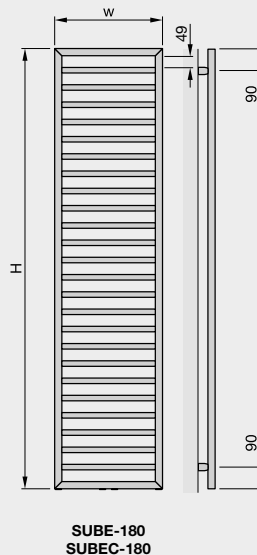

Electric Heating Model	Height mm	Width mm	Finish	Radio frequency remote programmer IPX4 Zone 1 Bath, Zone 2 Shower, Class II Electric rating (Watts)	RRP (ex VAT)	RRP (inc 20% VAT)
Zehnder Subway Electric Heating Model						
SUBE-130-045/GF	1261	450	white*	500	£757	£908.40
SUBE-150-045/GF	1549	450	white*	600	£824	£988.80
SUBE-150-060/GF	1549	600	white*	750	£903	£1,083.60
SUBE-180-060/GF	1837	600	white*	900	£979	£1,174.80
SUBEC-130-045/GF	1261	450	chrome	300	£1,314	£1,576.80
SUBEC-150-045/GF	1549	450	chrome	300	£1,522	£1,826.40
SUBEC-150-060/GF	1549	600	chrome	500	£1,672	£2,006.40
SUBEC-180-060/GF	1837	600	chrome	600	£1,819	£2,182.80

*White (RAL 9016)

The immersion heater is fitted to the right hand header.

Note: Height does not include the immersion heater. (See diagrams below)

Colour finish: Standard colours from the Zehnder colour chart including matt white finish are priced at: RAL 9016 +25%.
Colour finish and non-stock products delivery: 3-5 weeks.

Optional wall brackets: Increases space behind rail by 20mm

Model		RRP (ex VAT)	RRP (inc 20% VAT)
954111	Zehnder Subway Electric SUBE extended bracket kit. White finish.	£58	£69.60
954118	Zehnder Subway Electric SUBEC extended bracket kit. Chrome finish.	£58	£69.60
954119	Zehnder Subway Electric SUBE extended bracket kit. Colour finish.	£58	£69.60

H = height
W = width
Tube: Horizontal Ø 23mm
Tube: Vertical 30 x 30mm
All dimensions in mm

Open Window detection

- External temperature sensor recognises temperature changes.
- Integral thermostat reacts to sensor information
- Radiator automatically switches off if a window is open for an extended period.
- Intelligent heating that saves energy and costs.