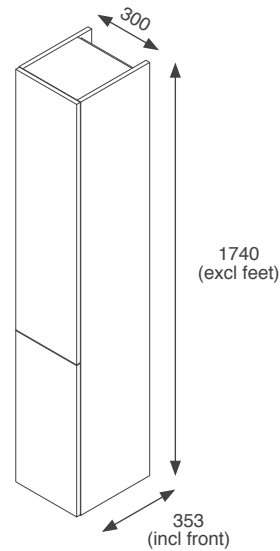

300mm 2 Door Tall Storage Unit Kits

Adjustable Feet & Wall Hanging Fittings Included

Stockton

	Black Matt STO30TUBL		Indigo Matt STO30TUIN
	Dust Grey Matt STO30TUDG		Cashmere Matt STO30TUCA
	Fir Green Matt STO30TUFG		White Gloss STO30TUWH

RRP: £612

Gresham

	Black Matt GRE30TUBL		Indigo Matt GRE30TUIN
	Dust Grey Matt GRE30TUDG		Cashmere Matt GRE30TUCA
	Fir Green Matt GRE30TUFG		

RRP: £632