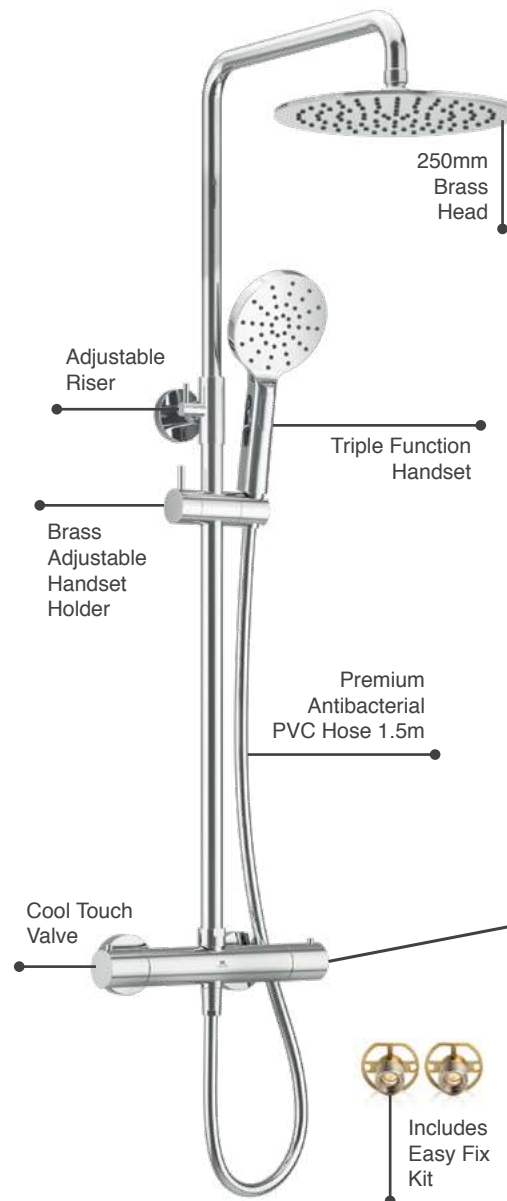

Ryver Exposed Thermostatic Shower

- Cool Touch Thermostatic Exposed Valve
- Adjustable Riser Rail Kit
- 250mm Brass Head
- Push Button Triple Function Handset
- Solid Brass Adjustable Handset Holder
- Premium Antibacterial PVC Shower Hose 1.5m
- Easy Fix Kit
- Chrome Finish

MLSHRYCP £478

P 1.0