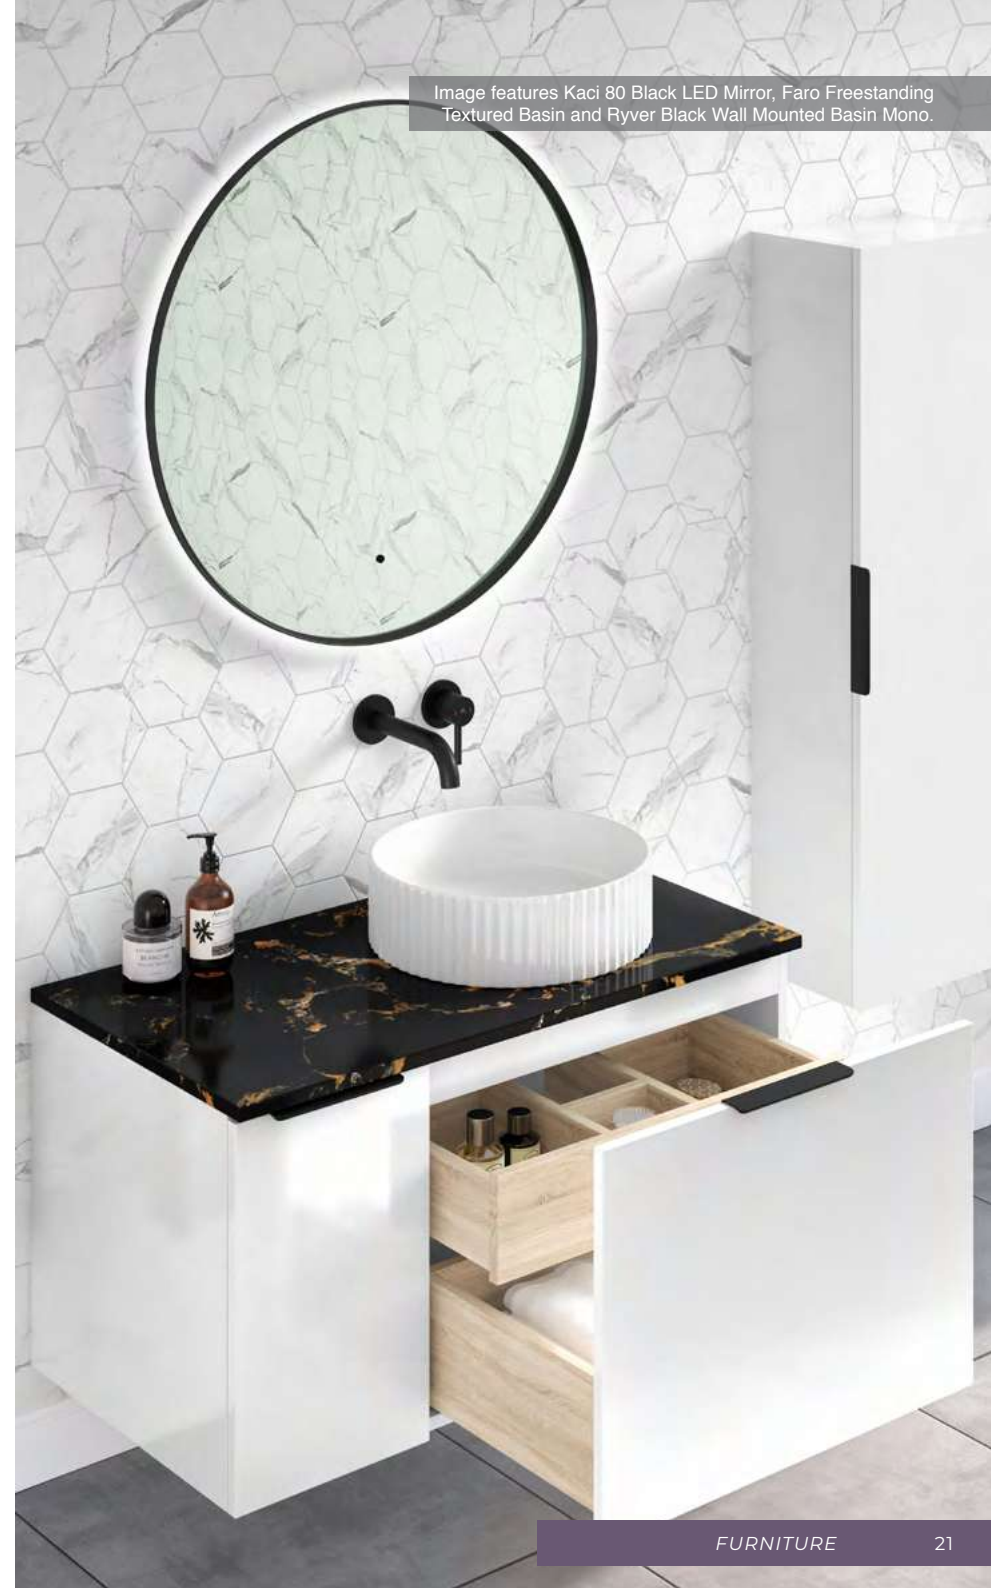

For Optional Handle Upgrades, see page 23

Image features Kaci 80 Black LED Mirror, Faro Freestanding Textured Basin and Ryver Black Wall Mounted Basin Mono.

Image features Zane 80 LED Mirror  
and Pure Black Basin Mono