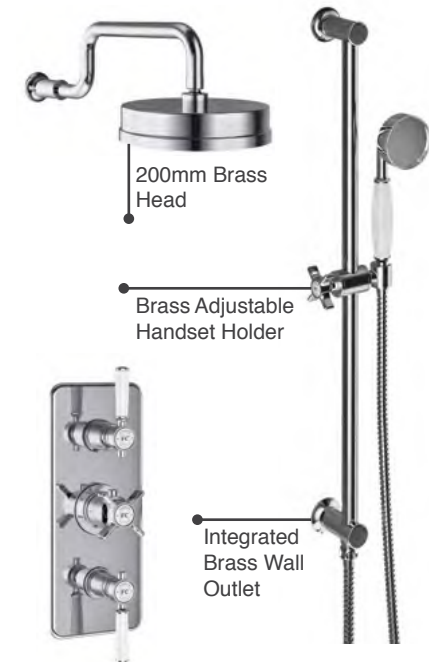

Farnham Traditional Shower Kit 1

- 410mm Traditional Shower Arm
- 200mm Brass Shower Head with Rub Clean Nozzles
- Adjustable Sliding Rail Kit integrated Brass Wall Outlet
- Brass Adjustable Handset Holder
- Brass / Ceramic Handset
- Standard Chrome Hose 1.5m
- Triple 2 Outlet Thermostatic Concealed Valve

FARSHOKIT1

£904

P 1.0

Valve can be installed horizontally or vertically

P Minimum bar pressure required to outlet