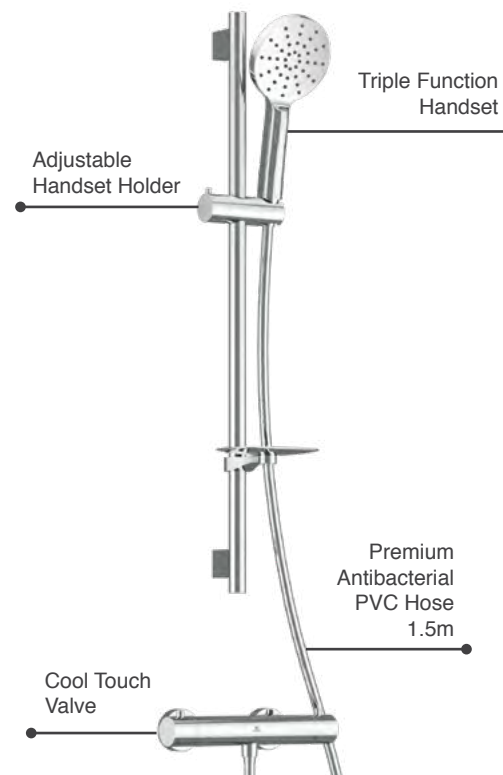

Euri

- Cool Touch Thermostatic Exposed Shower Valve
- Adjustable Sliding Rail Kit with Soap Dish
- Push Button Triple Function Handset
- ABS Chrome Plated Adjustable Handset Holder
- Premium Antibacterial PVC Shower Hose 1.5m
- Easy Fix Kit

MLSHEUCP

£262

P 1.0

Euri Sliding Rail Kit

- Adjustable Sliding Rail Kit with Soap Dish
- Push Button Triple Function Handset
- ABS Chrome Plated Adjustable Handset Holder
- Premium Antibacterial PVC Shower Hose 1.5m

MLSHEUSRK

£94

Round Shower Wall Outlet required if using with Concealed Valve. See page 185.

P Minimum bar pressure required to outlet