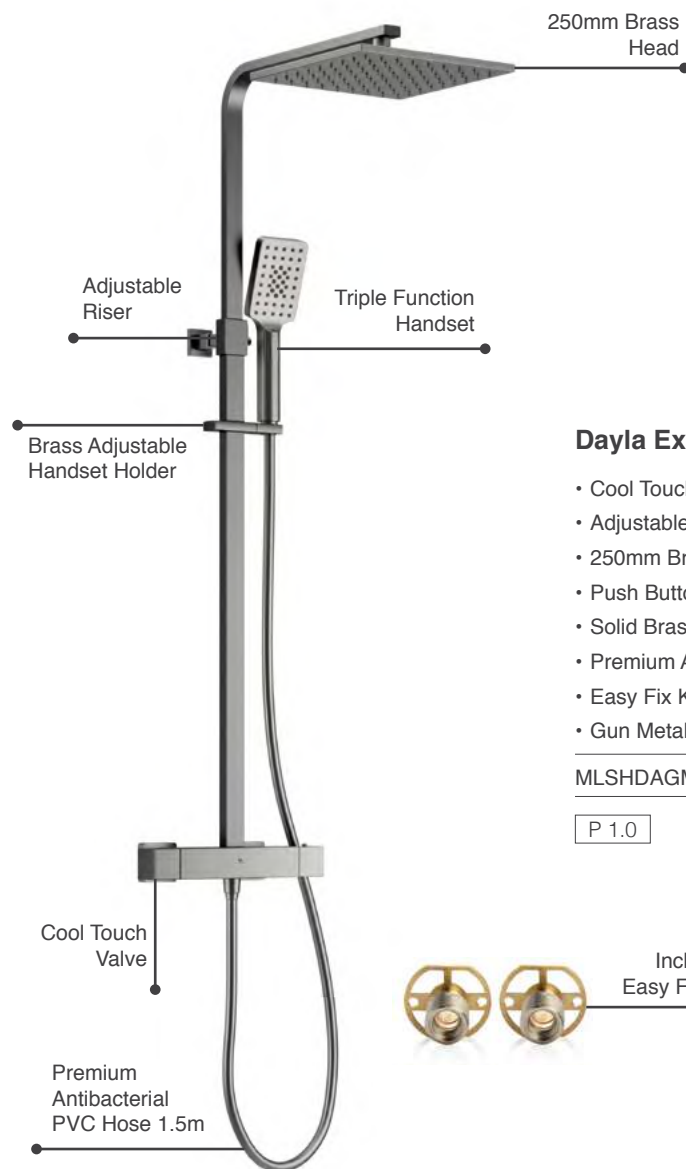

Dayla Exposed Thermostatic Shower

- Cool Touch Thermostatic Exposed Shower Valve
- Adjustable Riser Rail Kit
- 250mm Brass Head
- Push Button Triple Function Handset
- Solid Brass Adjustable Handset Holder
- Premium Antibacterial PVC Shower Hose 1.5m
- Easy Fix Kit
- Gun Metal PVD Finish

MLSHDAGM

£838

P 1.0

Includes Easy Fix Kit