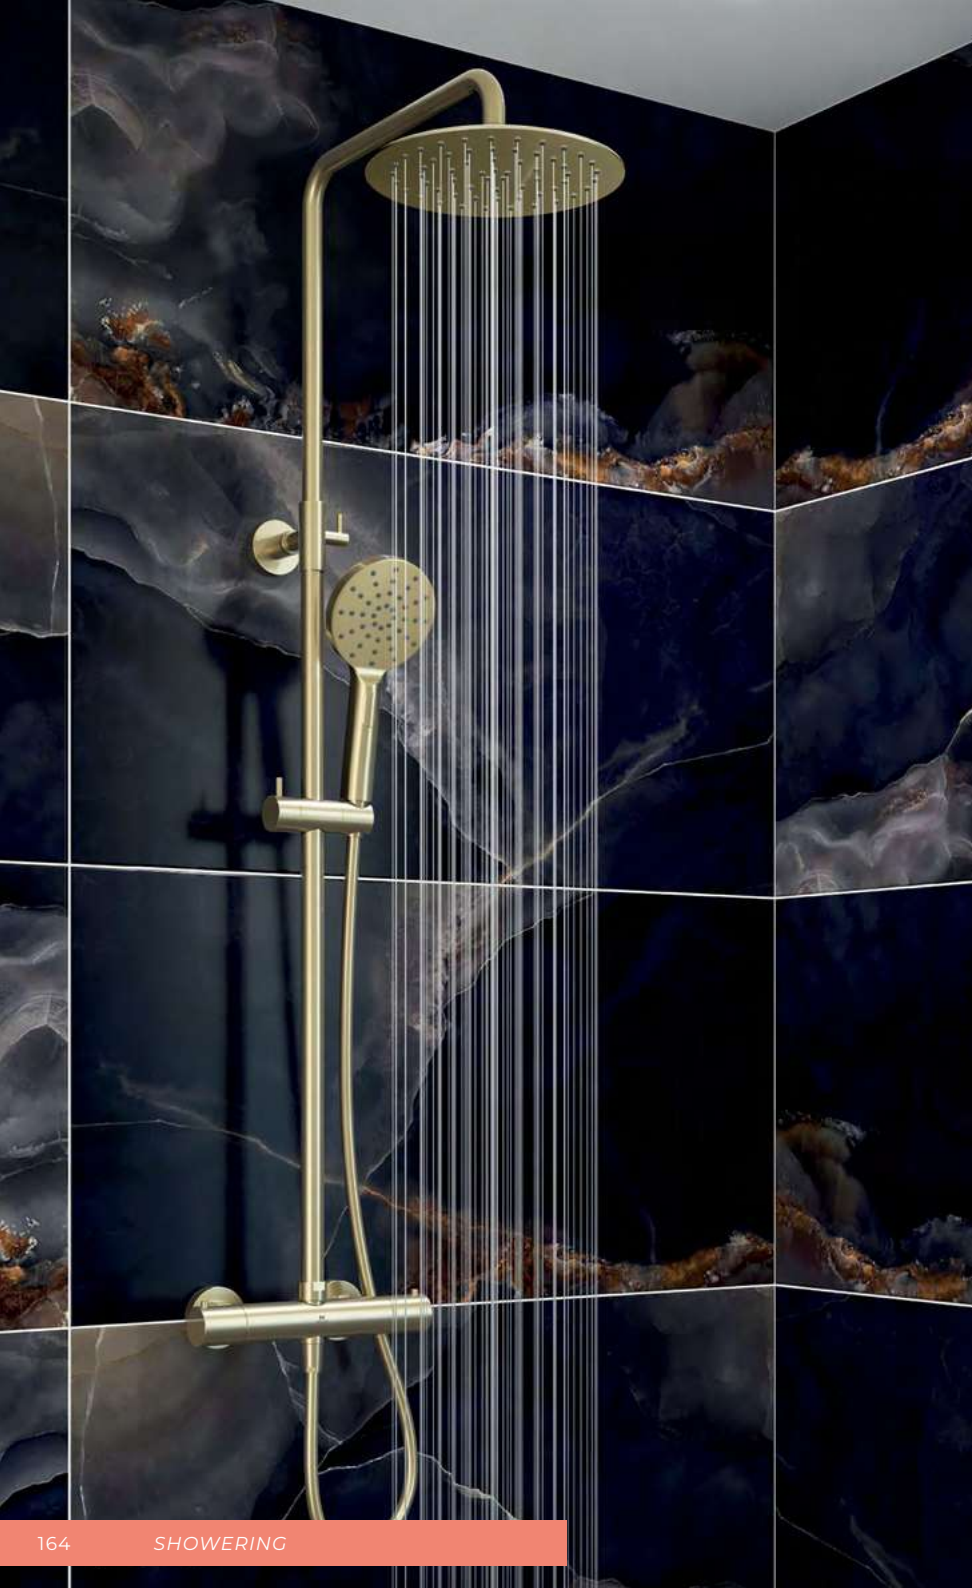

## Ryver Exposed Thermostatic Shower

- Cool Touch Thermostatic Exposed Valve
- Adjustable Riser Rail Kit
- 250mm Brass Head
- Push Button Triple Function Handset
- Solid Brass Adjustable Handset Holder
- Premium Antibacterial PVC Shower Hose 1.5m
- Easy Fix Kit
- Brushed Brass PVD Finish