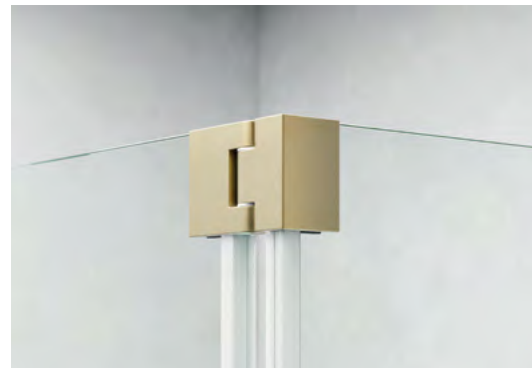

Brushed Brass