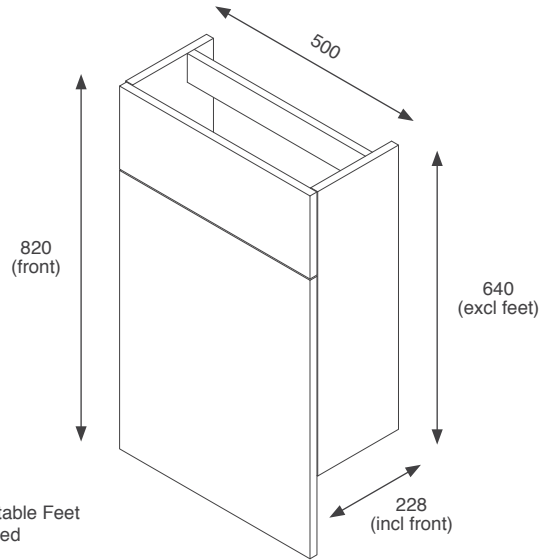

# Fitted Furniture Kits - Slimline Depth Units

500mm Back to Wall WC Kits

Adjustable Feet Included