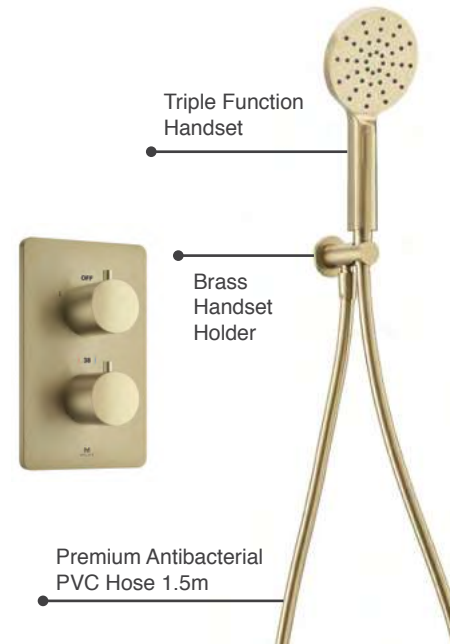

Upgrade The Look

Ryver Shower Kit available with Knurled or Fluted Handles