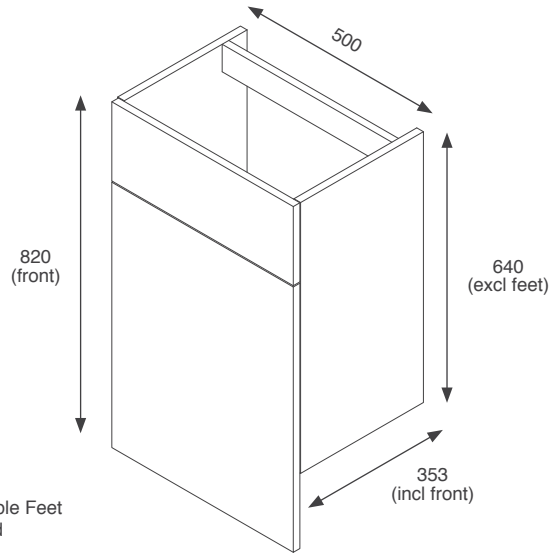

Fitted Furniture Kits - Standard Depth Units

500mm Back to Wall WC Kits

Adjustable Feet Included

Stockton

Black Matt STO50BTWBL	Indigo Matt STO50BTWIN
Dust Grey Matt STO50BTWDG	Cashmere Matt STO50BTWCA
Fir Green Matt STO50BTWFG	White Gloss STO50BTWWH

RRP: £296