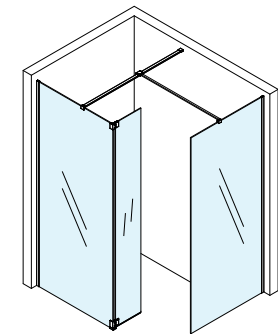

Standard Wetroom with End Panel & Flipper Glass