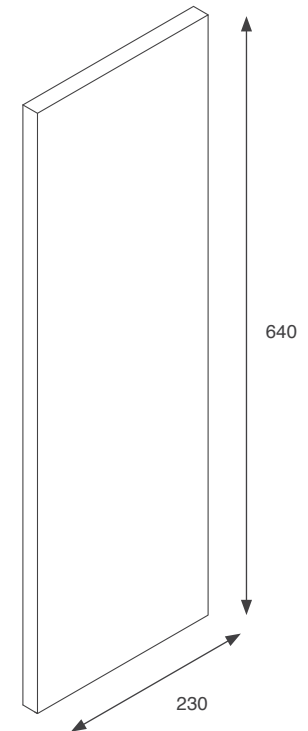

Slimline Wall End Panel - 230mm Depth

Black Matt MLFFSLWEPBL	Indigo Matt MLFFSLWEPIN
Dust Grey Matt MLFFSLWEPDG	Cashmere Matt MLFFSLWEPCA
Fir Green Matt MLFFSLWEPFG	White Gloss MLFFSLWEPWG

RRP: £46