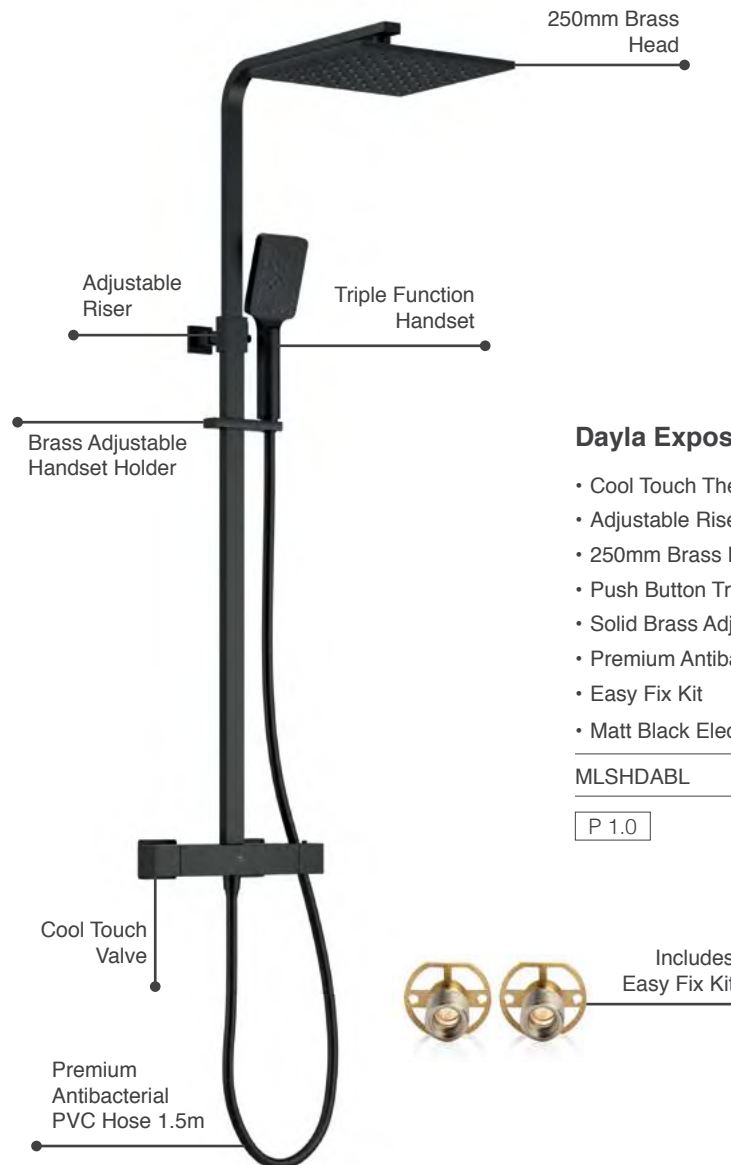

## Dayla Exposed Thermostatic Shower

- Cool Touch Thermostatic Exposed Shower Valve
- Adjustable Riser Rail Kit
- 250mm Brass Head
- Push Button Triple Function Handset
- Solid Brass Adjustable Handset Holder
- Premium Antibacterial PVC Shower Hose 1.5m
- Easy Fix Kit
- Matt Black Electro Plated Finish