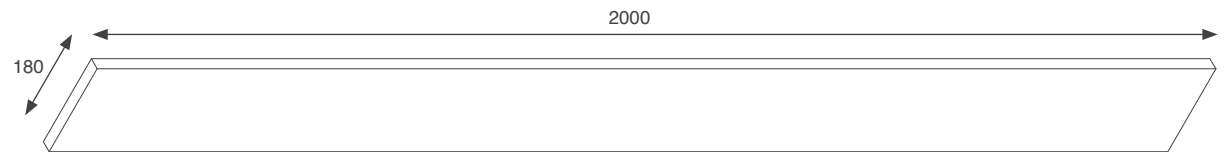

2000 x 180mm Plinths

Black Matt MLFF200X18PLBL	Fir Green Matt MLFF200X18PLFG	Cashmere Matt MLFF200X18PLKA
Dust Grey Matt MLFF200X18PLDG	Indigo Matt MLFF200X18PLIN	White Gloss MLFF200X18PLWH

RRP: £94