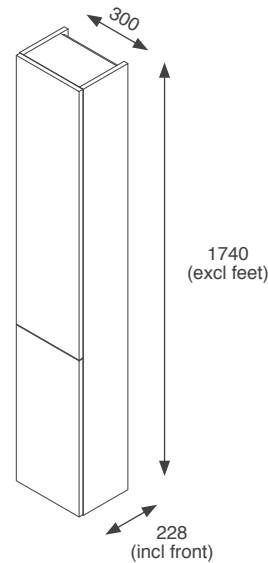

300mm 2 Door Tall Storage Unit Kits

Adjustable Feet & Wall Hanging Fittings Included

Stockton

Black Matt STOSL30TUBL	Indigo Matt STOSL30TUIN
Dust Grey Matt STOSL30TUDG	Cashmere Matt STOSL30TUCA
Fir Green Matt STOSL30TUGF	White Gloss STOSL30TUWH

RRP: £574

Gresham

Black Matt GRESL30TUBL	Indigo Matt GRESL30TUIN
Dust Grey Matt GRESL30TUDG	Cashmere Matt GRESL30TUCA
Fir Green Matt GRESL30TUGF	

RRP: £594