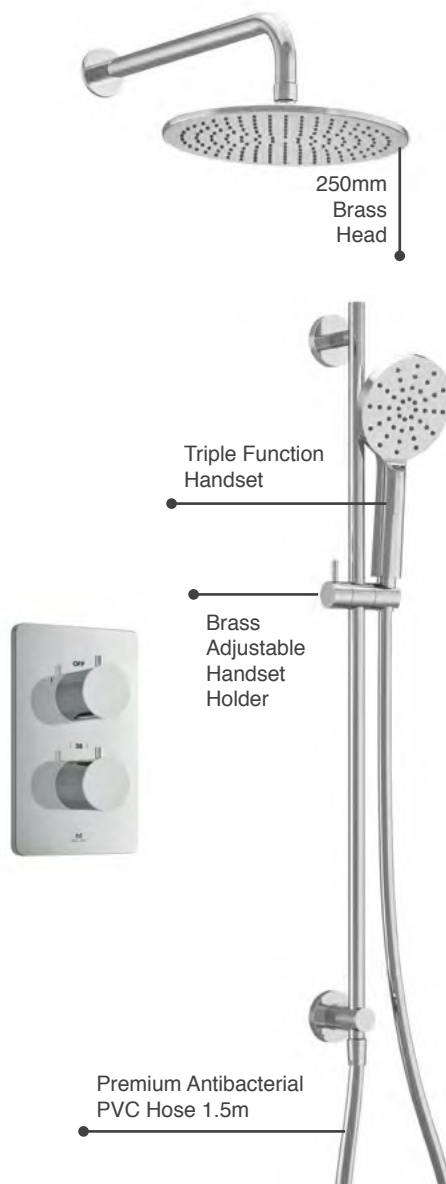

Ryver Shower Kit 3

- Ryver 380mm Shower Arm
- Ryver 250mm Brass Head
- Ryver Sliding Rail Kit with Bottom Outlet
- Universal Easy-Plumb Concealed Valve Box
- 2 Outlet Thermostatic Mixer Valve & Diverter
- 2 Outlet Wall Plate with Round Valves
- Chrome Finish

RYSHKIT3CP **£940**

P 1.0