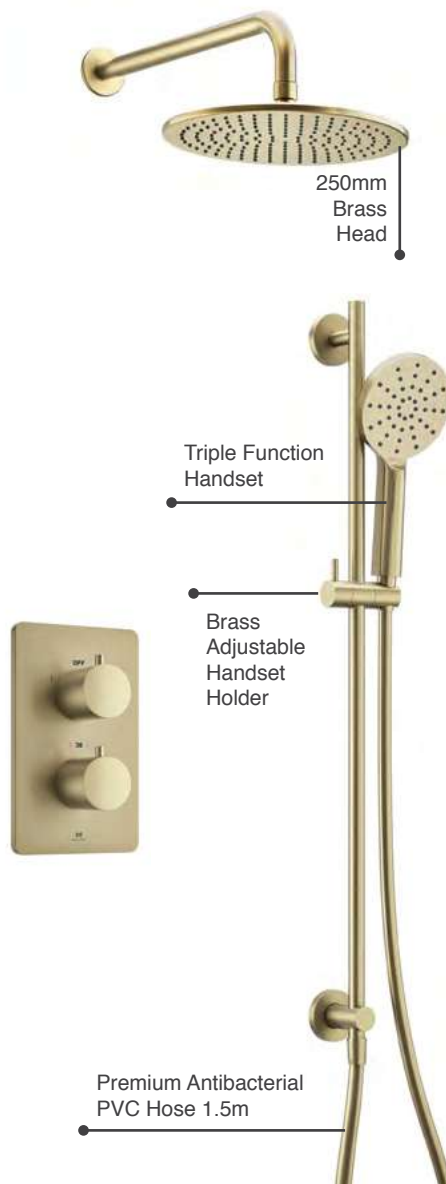

Ryver Shower Kit 3

- Ryver 380mm Shower Arm
- Ryver 250mm Brass Head
- Ryver Sliding Rail Kit with Bottom Outlet
- Universal Easy-Plumb Concealed Valve Box
- 2 Outlet Thermostatic Mixer Valve & Diverter
- 2 Outlet Wall Plate with Round Valves
- Brushed Brass PVD Finish

RYSHKIT3BB

£1,160

P 1.0

Upgrade The Look

Ryver Shower Kit available with Knurled or Fluted Handles