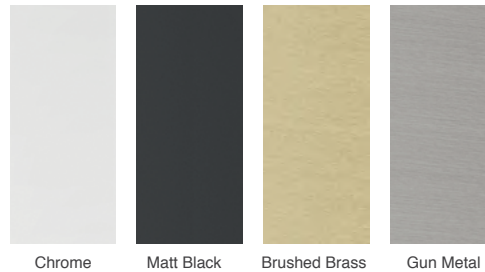

### Choose your Wall Profile & Bracing Bar colour.

Select from classic Chrome, sleek Matt Black, luxurious Brushed Brass or industrial-chic Gun Metal.