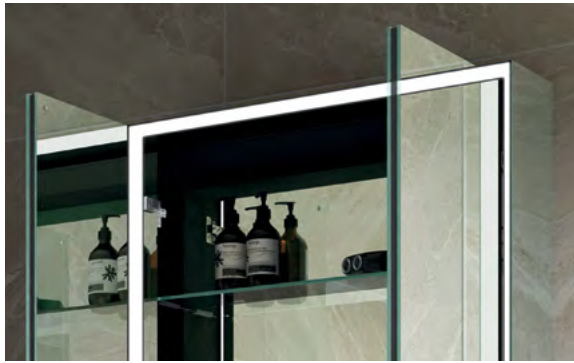

NEW

Double Sided Mirror Doors & Back Mirror