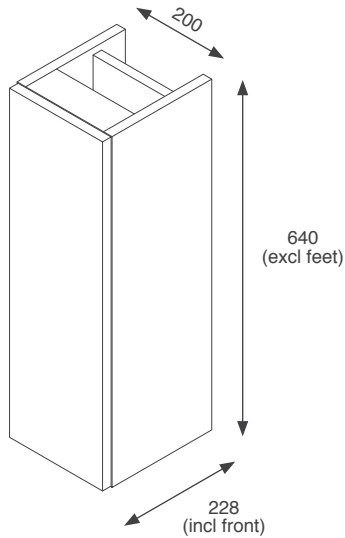

Fitted Furniture Kits - Slimline Depth Units

200mm 1 Door Storage Unit Kits

Adjustable Feet & Wall Hanging Fittings Included

Stockton

Black Matt STOSL20SUBL	Indigo Matt STOSL20SUIN
Dust Grey Matt STOSL20SUDG	Cashmere Matt STOSL20SUCA
Fir Green Matt STOSL20SUFG	White Gloss STOSL20SUWH

RRP: £219

Gresham

Black Matt GRESL20SUBL	Indigo Matt GRESL20SUIN
Dust Grey Matt GRESL20SUDG	Cashmere Matt GRESL20SUCA
Fir Green Matt GRESL20SUFG	

RRP: £226