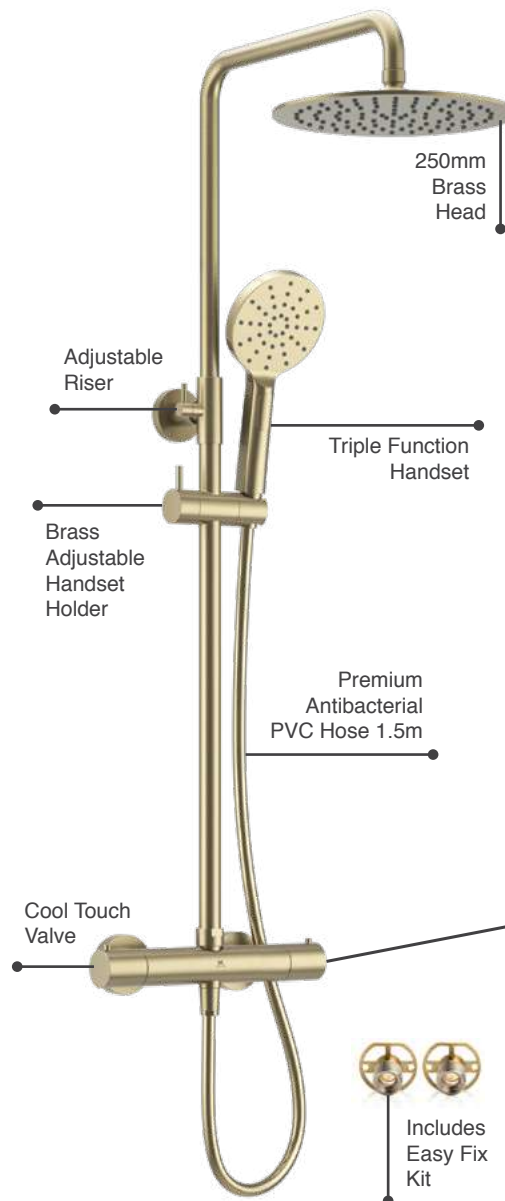

## Ryver Exposed Thermostatic Shower

- Cool Touch Thermostatic Exposed Valve
- Adjustable Riser Rail Kit
- 250mm Brass Head
- Push Button Triple Function Handset
- Solid Brass Adjustable Handset Holder
- Premium Antibacterial PVC Shower Hose 1.5m
- Easy Fix Kit
- Brushed Brass PVD Finish