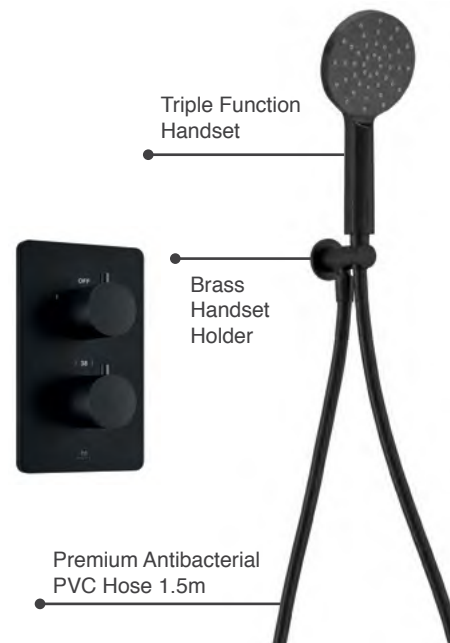

Upgrade The Look

Ryver Shower Kit available with Knurled or Fluted Handles

NEW

Ryver Shower Kit 2

RYSHKIT2KNBL	Knurled	£904
RYSHKIT2FLBL	Fluted	£904

P 1.0