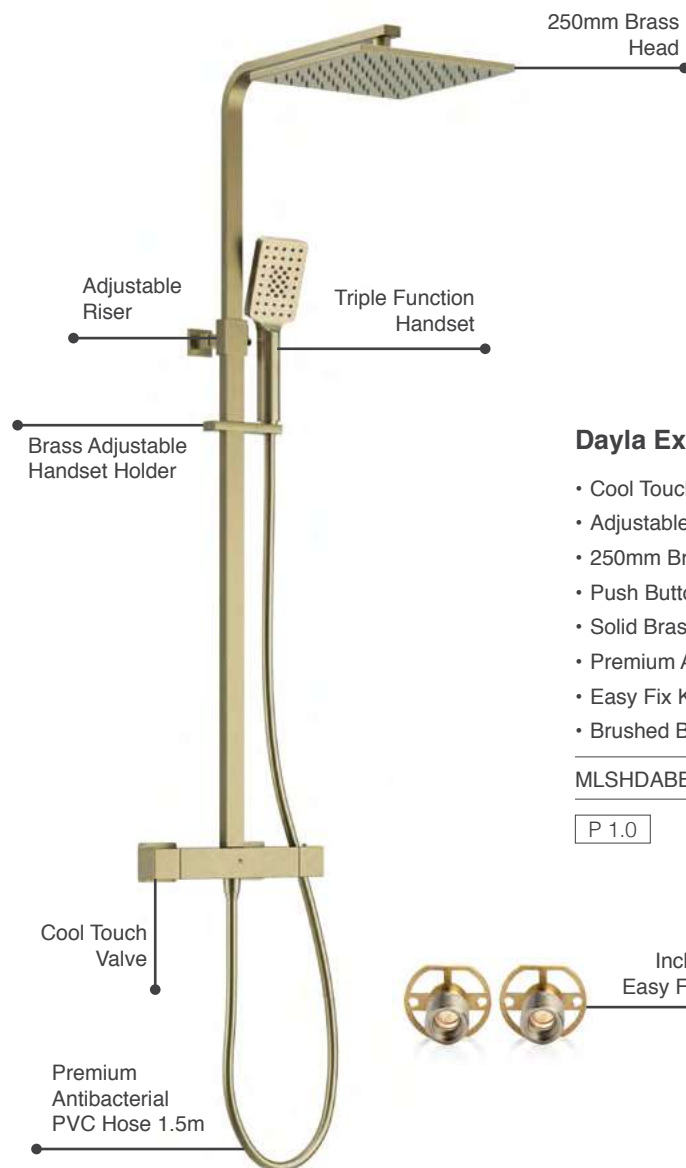

Dayla Exposed Thermostatic Shower

- Cool Touch Thermostatic Exposed Shower Valve
- Adjustable Riser Rail Kit
- 250mm Brass Head
- Push Button Triple Function Handset
- Solid Brass Adjustable Handset Holder
- Premium Antibacterial PVC Shower Hose 1.5m
- Easy Fix Kit
- Brushed Brass PVD Finish

MLSHDABB

£838

P 1.0

Includes Easy Fix Kit