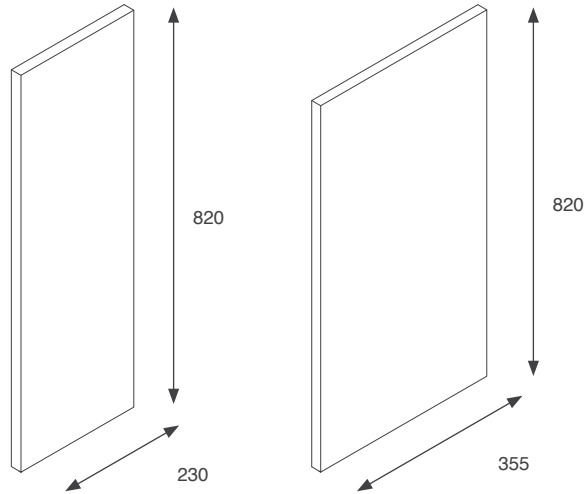

Fitted Furniture - End Panels & Base Plinths

Base End Panels

Slimline Base End Panel - 230mm Depth

Black Matt MLFFSLBEPBL	Indigo Matt MLFFSLBEPIN
Dust Grey Matt MLFFSLBEPDG	Cashmere Matt MLFFSLBEPKA
Fir Green Matt MLFFSLBEPFG	White Gloss MLFFSLBEPWH

RRP: £60

Standard Base End Panel - 355mm Depth

Black Matt MLFFBEPBL	Indigo Matt MLFFBEPIN
Dust Grey Matt MLFFBEPDG	Cashmere Matt MLFFBEPKA
Fir Green Matt MLFFBEPFG	White Gloss MLFFBEPWH

RRP: £84