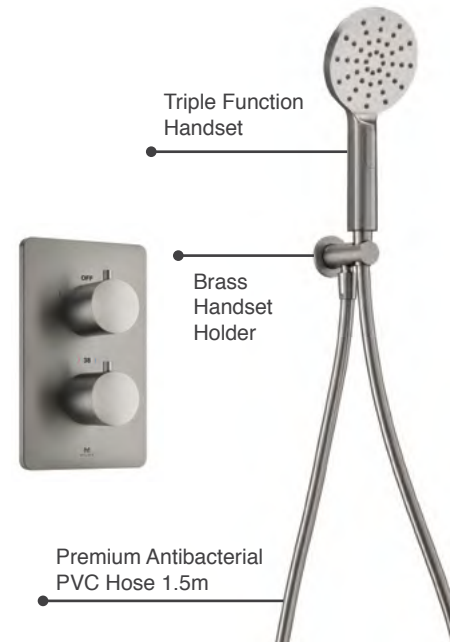

Upgrade The Look

Ryver Shower Kit available with Knurled or Fluted Handles