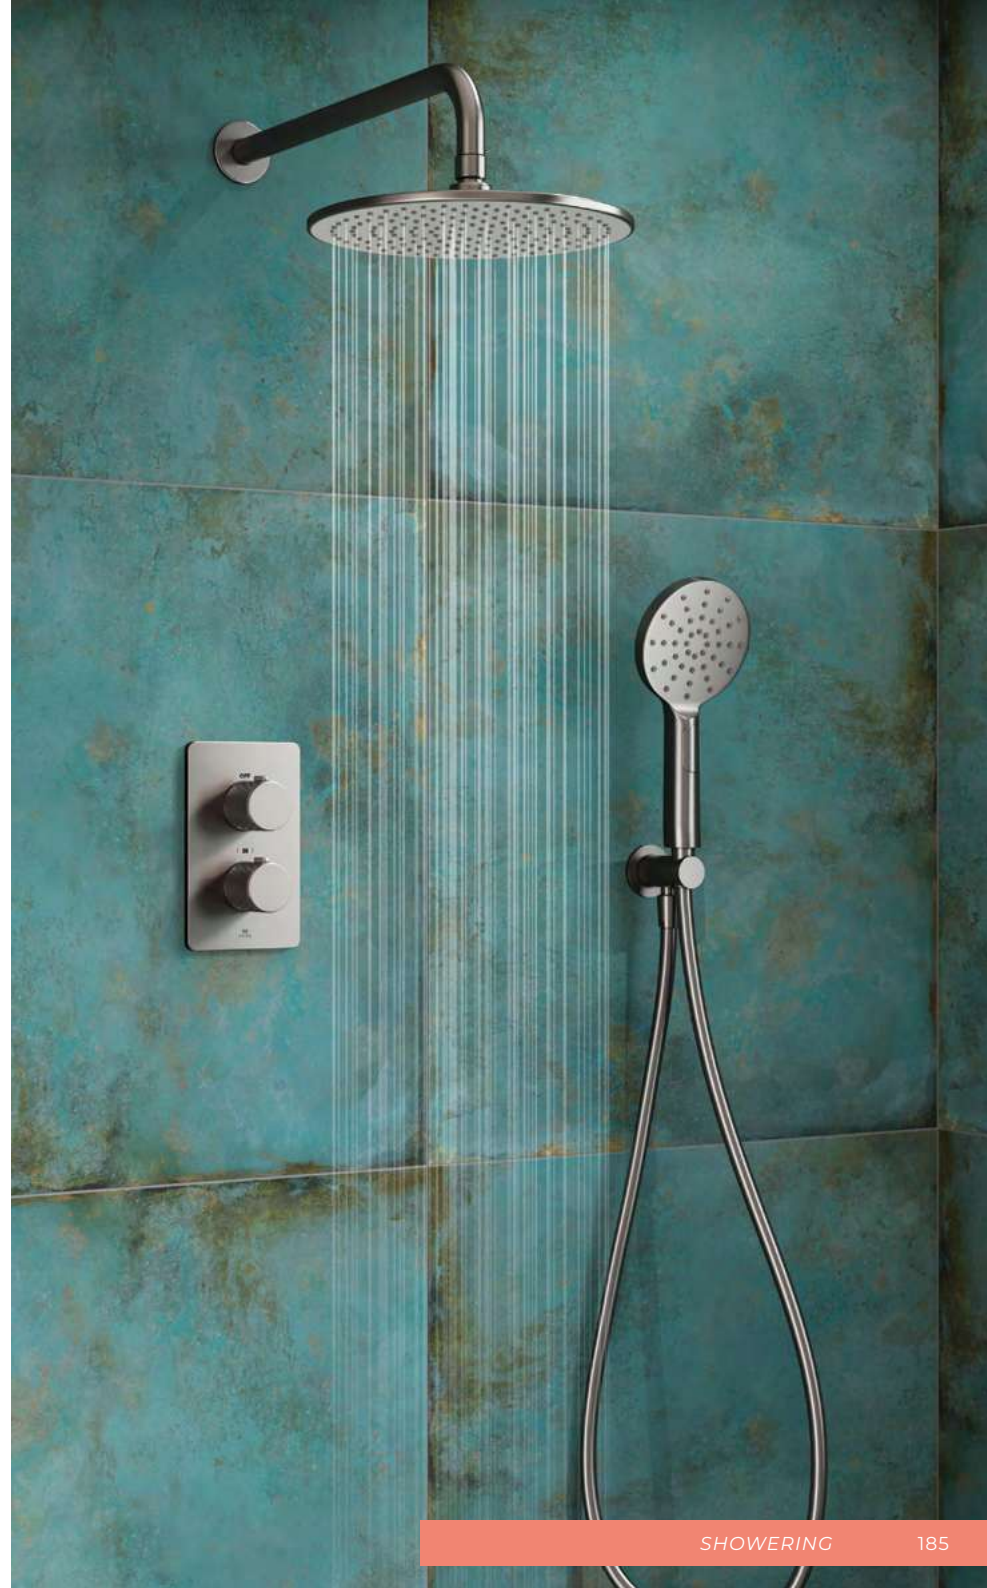

1.5m PVC Smooth Shower Hose

MLSHHOPVCCP	Chrome	£24
MLSHHOPVCBL	Matt Black	£29
MLSHHOPVCBB	Brushed Brass	£29
MLSHHOPVCGM	Gun Metal	£29