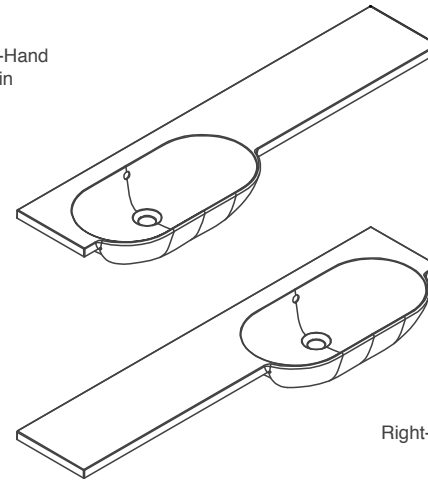

Integrated Worktop Basins

Resin Basin & Worktop Combined

Left-Hand Basin

Right-Hand Basin