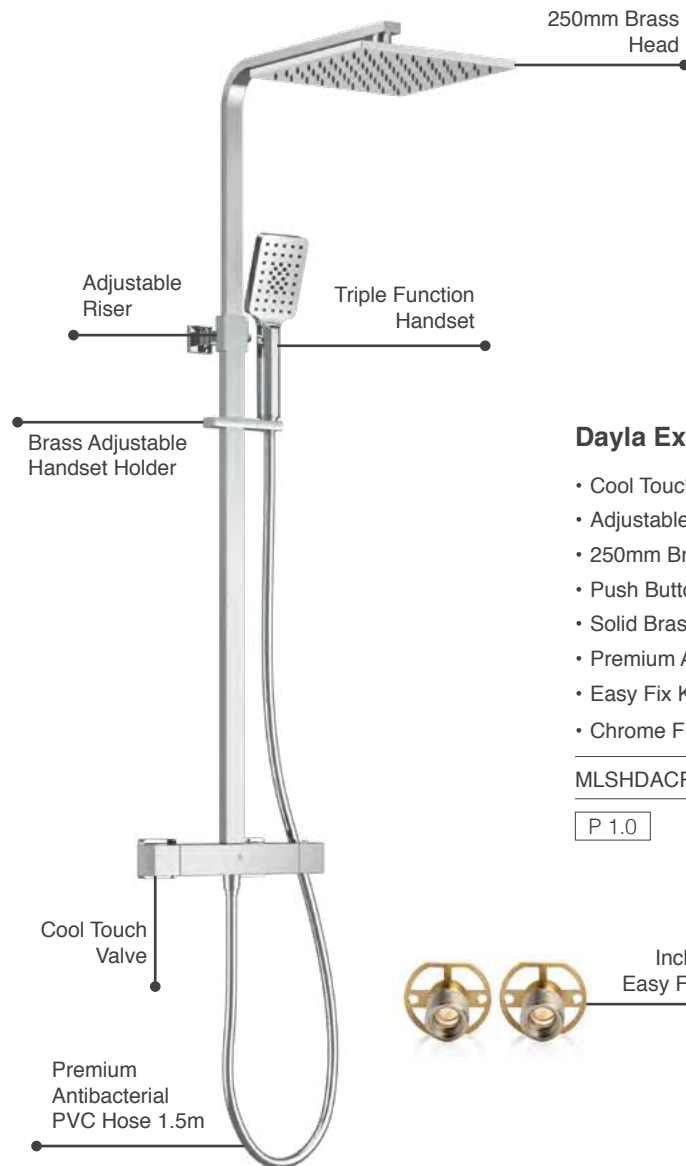

## Dayla Exposed Thermostatic Shower

- Cool Touch Thermostatic Exposed Shower Valve
- Adjustable Riser Rail Kit
- 250mm Brass Head
- Push Button Triple Function Handset
- Solid Brass Adjustable Handset Holder
- Premium Antibacterial PVC Shower Hose 1.5m
- Easy Fix Kit
- Chrome Finish