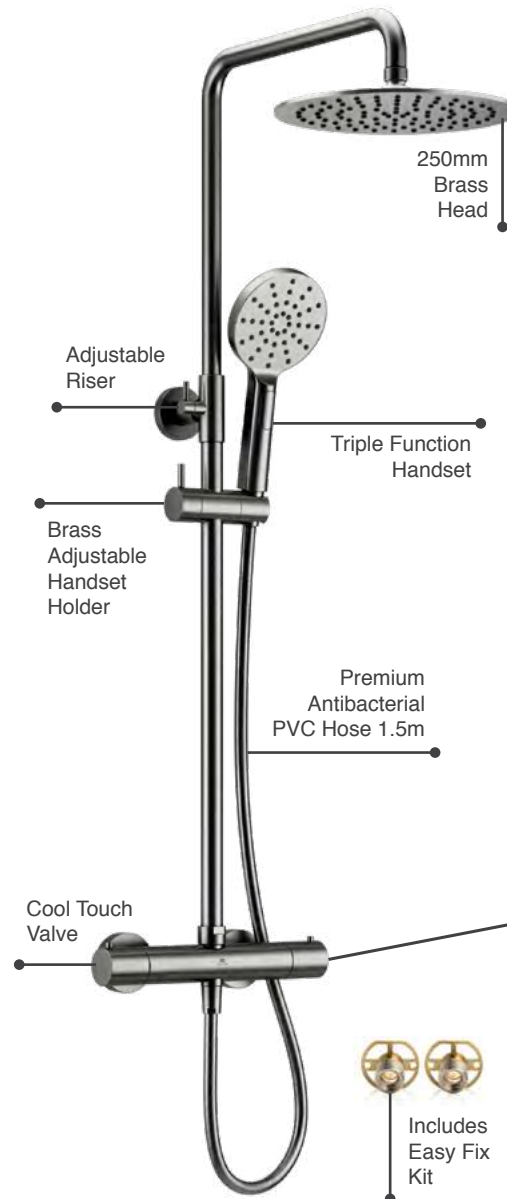

## Ryver Exposed Thermostatic Shower

- Cool Touch Thermostatic Exposed Valve
- Adjustable Riser Rail Kit
- 250mm Brass Head
- Push Button Triple Function Handset
- Solid Brass Adjustable Handset Holder
- Premium Antibacterial PVC Shower Hose 1.5m
- Easy Fix Kit
- Gun Metal PVD Finish