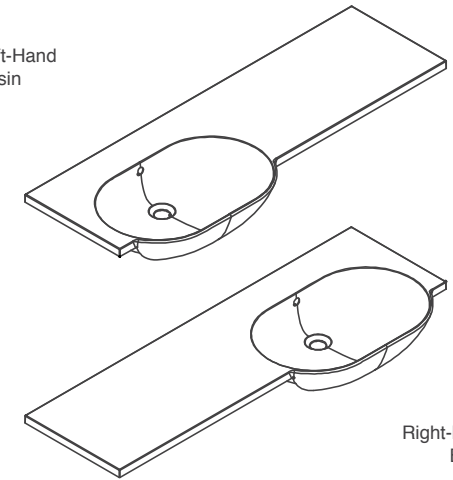

Left-Hand Basin

Right-Hand Basin

Slimline

Slimline Worktop Basins are pre-drilled underneath for an offset tap hole only.

Standard

Standard Worktop Basins are pre-drilled underneath for an offset or middle tap hole.

Combi Round Slimline Resin Worktop Basins

MLCORDSL10LHBA	1054mm Left Hand	W 1054mm x D 340mm x H 160mm	£382
MLCORDSL10RHBA	1054mm Right Hand	W 1054mm x D 340mm x H 160mm	£382
MLCORDSL12LHBA	1254mm Left Hand	W 1254mm x D 340mm x H 160mm	£430
MLCORDSL12RHBA	1254mm Right Hand	W 1254mm x D 340mm x H 160mm	£430
MLCORDSL15LHBA	1554mm Left Hand	W 1554mm x D 340mm x H 160mm	£492
MLCORDSL15RHBA	1554mm Right Hand	W 1554mm x D 340mm x H 160mm	£492

Combi Round Standard Resin Worktop Basins

MLCORD10LHBA	1054mm Left Hand	W 1054mm x D 465mm x H 160mm	£444
MLCORD10RHBA	1054mm Right Hand	W 1054mm x D 465mm x H 160mm	£444
MLCORD12LHBA	1254mm Left Hand	W 1254mm x D 465mm x H 160mm	£492
MLCORD12RHBA	1254mm Right Hand	W 1254mm x D 465mm x H 160mm	£492
MLCORD15LHBA	1554mm Left Hand	W 1554mm x D 465mm x H 160mm	£564
MLCORD15RHBA	1554mm Right Hand	W 1554mm x D 465mm x H 160mm	£564