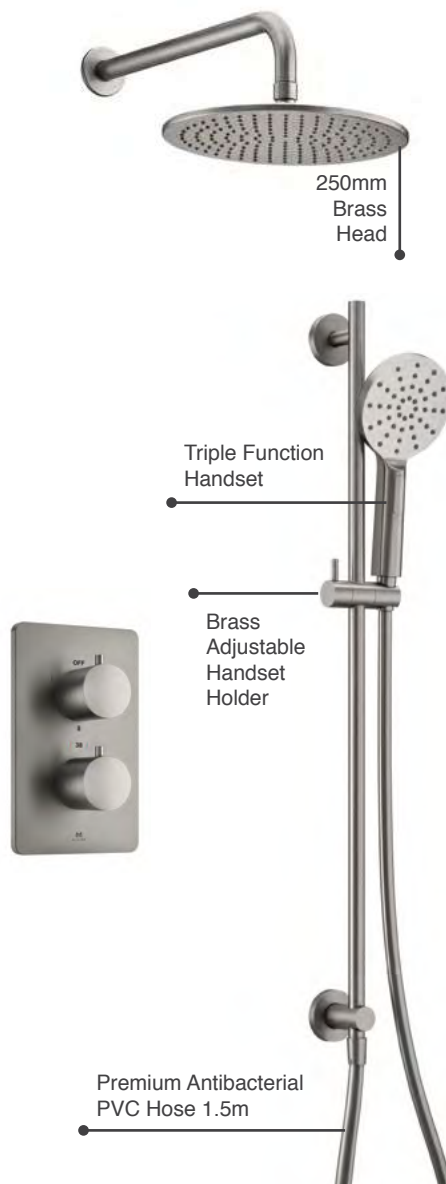

Ryver Shower Kit 3

- Ryver 380mm Shower Arm
- Ryver 250mm Brass Head
- Ryver Sliding Rail Kit with Bottom Outlet
- Universal Easy-Plumb Concealed Valve Box
- 2 Outlet Thermostatic Mixer Valve & Diverter
- 2 Outlet Wall Plate with Round Valves
- Gun Metal PVD Finish

RYSHKIT3GM

£1,160

P 1.0

Upgrade The Look

Ryver Shower Kit available with Knurled or Fluted Handles