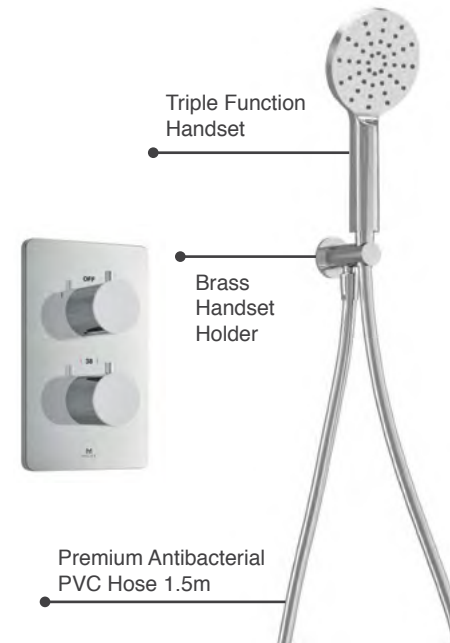

Upgrade The Look

Ryver Shower Kit available with Knurled or Fluted Handles