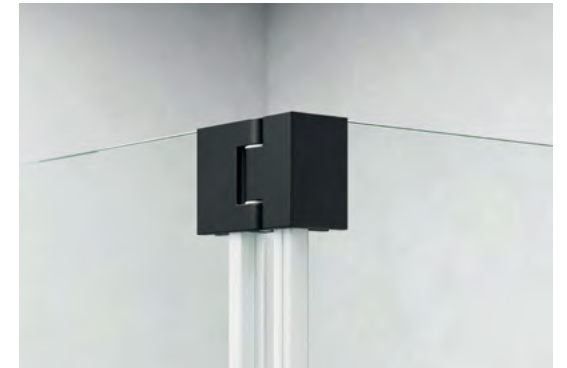

Step 3 - Wetroom Extras

Add the finishing touches

Designed to control splashing within the wetroom and external over-spray in your bathroom space, Emmi Flipper Glass Panel is available in 300mm with rotating 180-degree profile colour-matching hinges, offering a functional and stunning showering space.

Matt Black

Emmi Wetroom Flipper Glass and Hinges

EMWFG30	Flipper Panel Glass Only 300mm	£94
EMWFPHP	Flipper Panel Hinges Chrome	£108
EMWFPHBL	Flipper Panel Hinges Matt Black	£118
EMWFPHBB	Flipper Panel Hinges Brushed Brass	£166
EMWFPHGM	Flipper Panel Hinges Gun Metal	£166