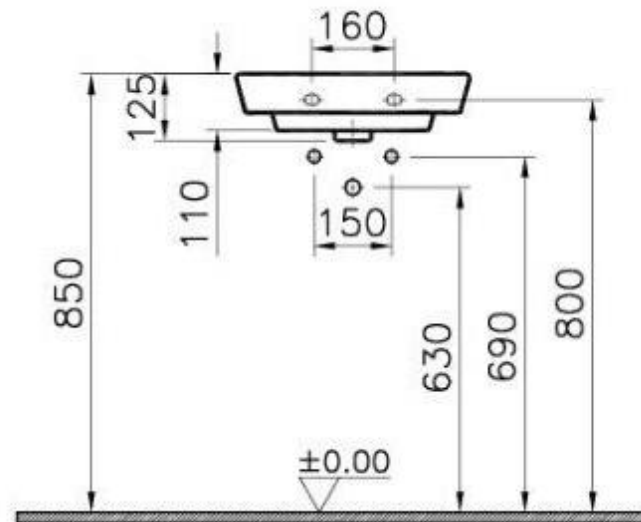

VITRA T4 LAVABO 45cm

£150