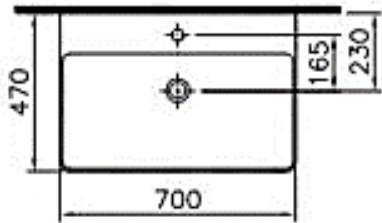

Countertop use
Tezgahüstü kullanım
Aufsatzwaschtisch