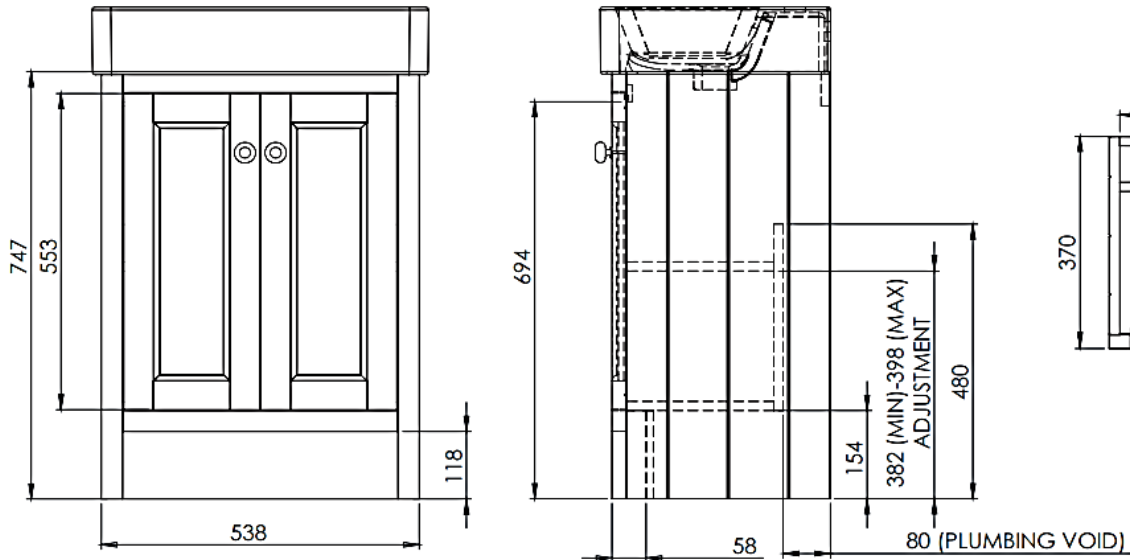

ROPPER RHODES HAMPTON 575 X 390 BASIN AND UNIT RRP £718

EX-DISPLAY NOW £499

Diagrams not to scale
All dimensions in mm
tolerance of +/-5mm