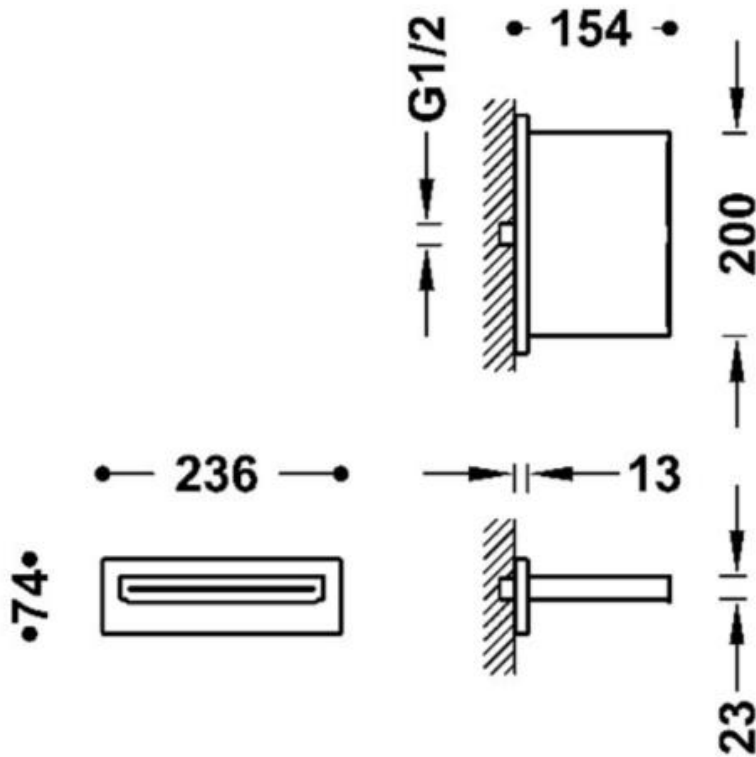

Wall-mounted shower head

29990304

RRP £528

EX-DISPLAY NOW

£265