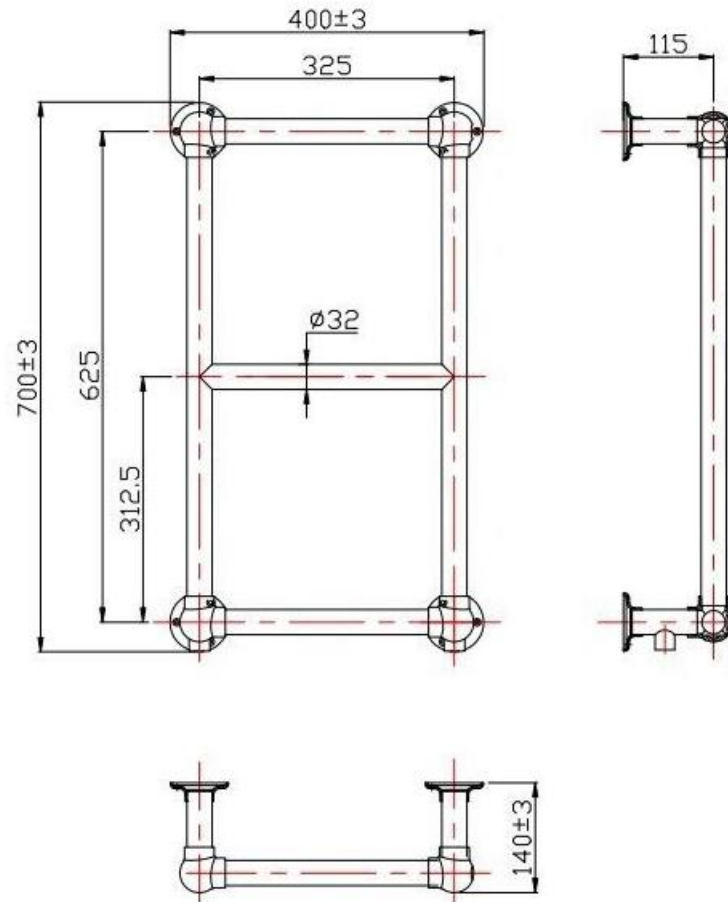

PHOENIX ANNE 700 X 400 RA097 CHROME

£210