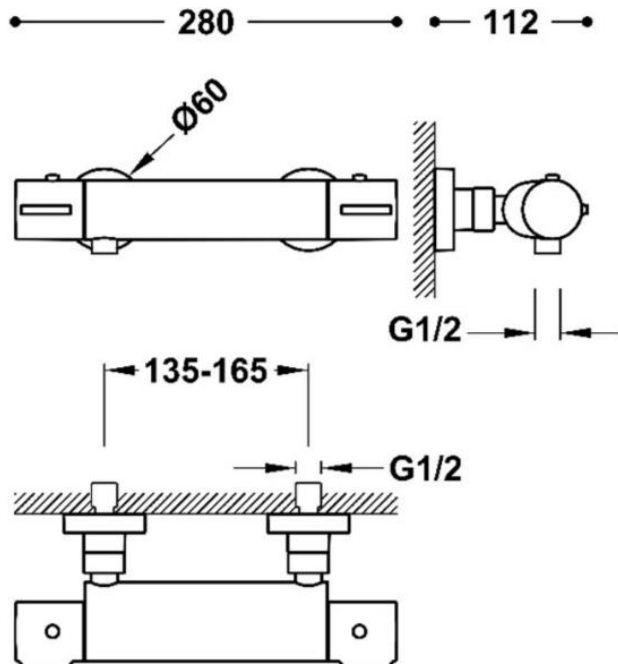

TRES Wall-mounted thermostatic shower mixer Kit 21716409

RRP £222

EX-DISPLAY NOW

£185