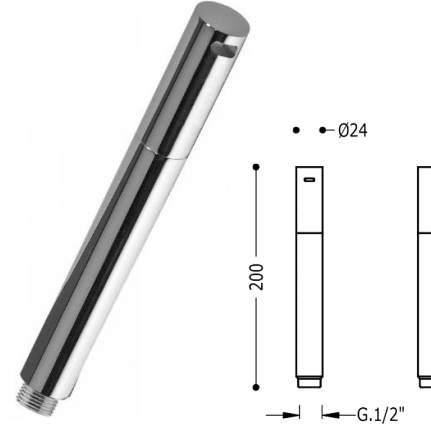

Glide II 50 Unit

Two drawer basin unit

Top drawer cut out for services

Soft close pull to open

w 500 x d 450 x h 520mm

(600mm height with basin)

Glide II 50 Basin

High gloss white cast mineral marble

£210

**VOGUE
BALLERINA RAIL
675H X 675W
3BAR LG025A-BR
HEATING & HOT
WATER ONLY**

£650

WISA SHORT HEIGHT FRAME + FLUSH PLATE

£200

**AXOR Starck X
Basin Mixer 100
Without Pop-Up
Waste –
10077000
£535**

3 Tier Shelf

RRP £195 EX-DISPLAY **£60**

Grakob Plumb Thumbs Radiator Capping
Tool - No Draining Needed ½" and ¾"

£10

£198

ROCA BOL ON
COUNTERTOP BASIN
420MM

Crosswater Basin + Ped
EX-DISPLAY **£450**

GARDEN SPIKELIGHT
£30

Metal Douche
shower Handset
£5 each

LED GU10 4W NON-
DIMMABLE - 5 PACK

£7.00

350mm Wall Column
Gloss White Finish CN3541.W

350MM WALL COLUMN
GLOSS WHITE FINISH

£240

DESIGNER MIRROR EX-DISPLAY
£50

VAILLANT CONDENSATE TRAP - 180984