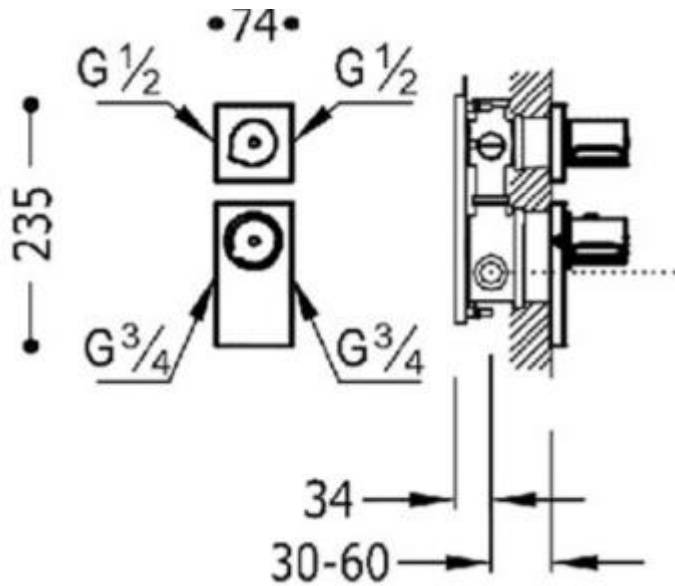

TRES BLOCK SYSTEM Block System 2-way concealed thermostatic mixer 20635299