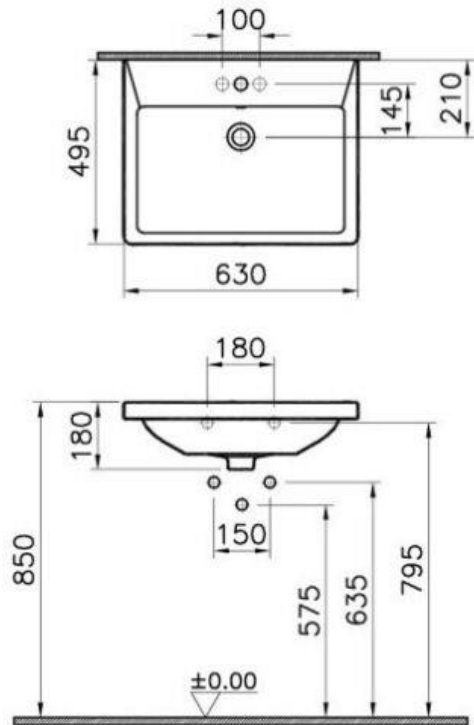

NOW £300

**LAUFEN LIVING
SQUARE
WASHBASIN
CABINET +
BASIN +
LAUFEN BASIN
MIXER TAP &
WASTE
RRP £1060
EX-DISPLAY**

£700

VITRA LAVABO BASIN 60CM 5900B003-1468

£200

VITRA MATRIX LAVABO

55CM BASIN

5134-003-0001