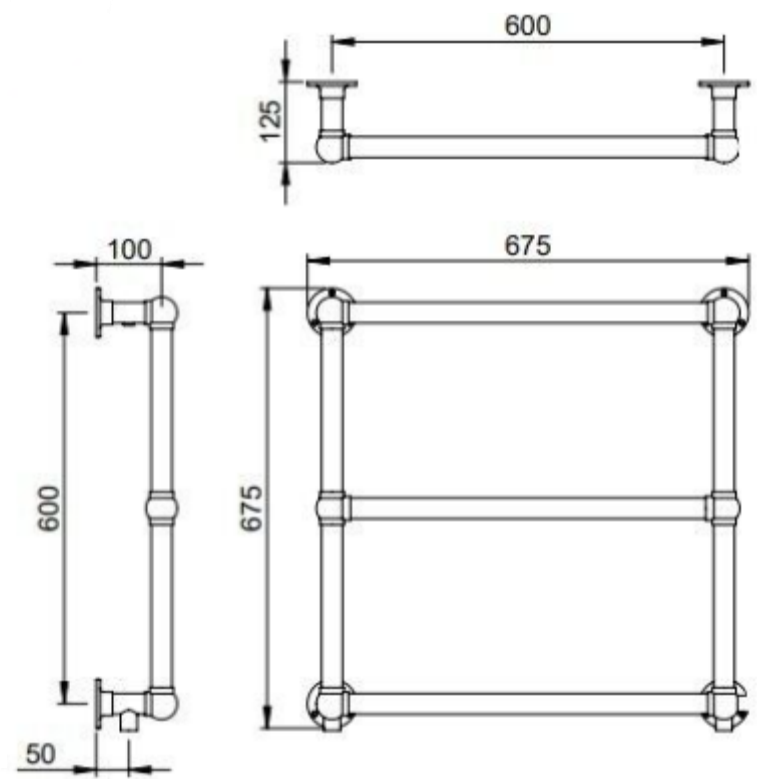

**VOGUE
BALLERINA RAIL
675H X 675W
3BAR LG025A-BR
HEATING & HOT
WATER ONLY**

£650