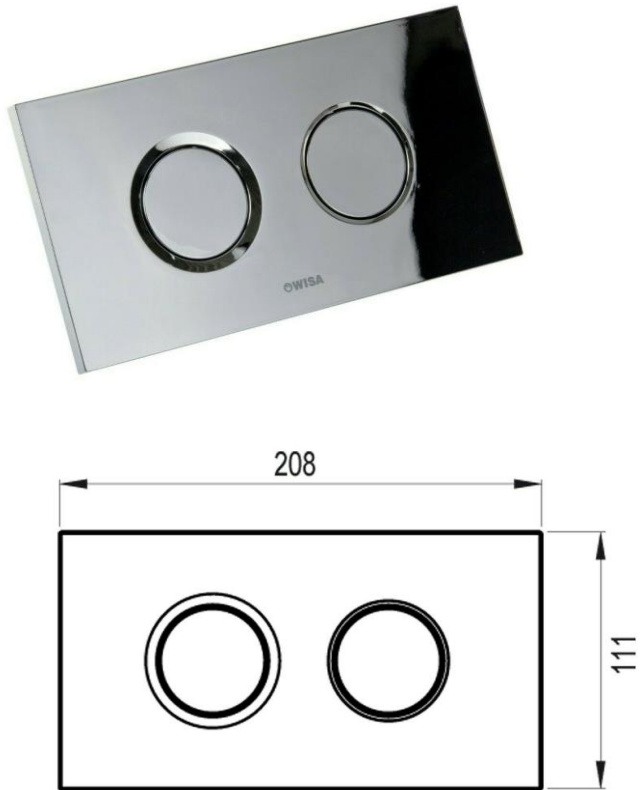

£210

**VOGUE
BALLERINA RAIL
675H X 675W
3BAR LG025A-BR
HEATING & HOT
WATER ONLY**

£650

WISA SHORT HEIGHT FRAME + FLUSH PLATE

£200

**AXOR Starck X
Basin Mixer 100
Without Pop-Up
Waste –
10077000
£535**

3 Tier Shelf