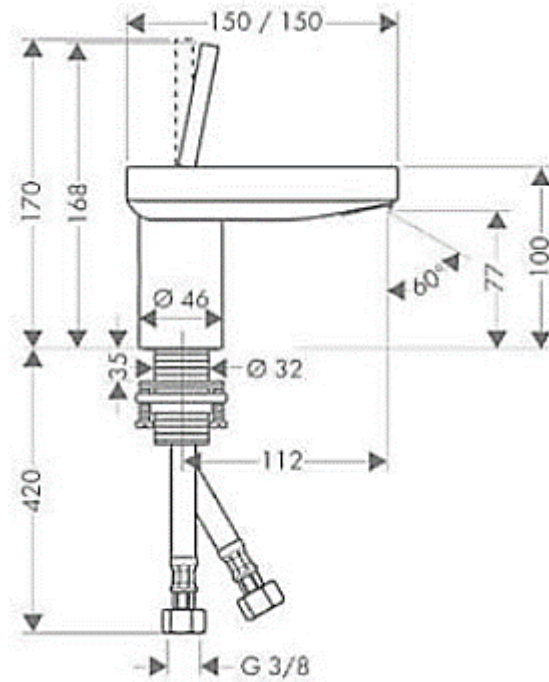

£210

**VOGUE
BALLERINA RAIL
675H X 675W
3BAR LG025A-BR
HEATING & HOT
WATER ONLY**

£650

WISA SHORT HEIGHT FRAME + FLUSH PLATE

£200

**AXOR Starck X
Basin Mixer 100
Without Pop-Up
Waste –
10077000
£535**

3 Tier Shelf