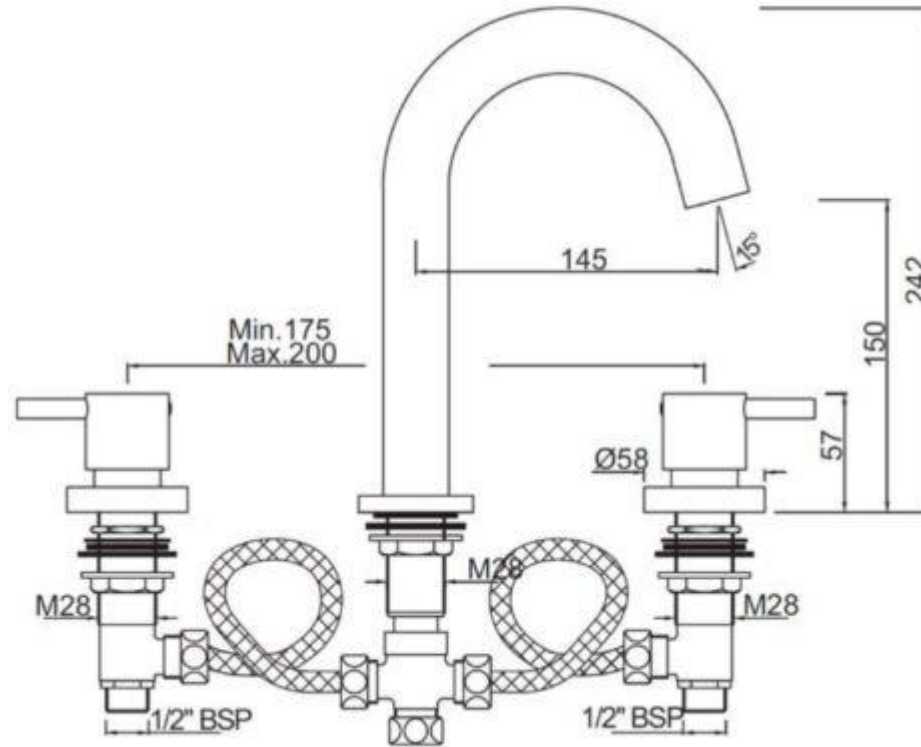

LEFROY BROOKS Classic
150cm conical end shower
hose - SATIN LB2103
£50

**DORNBRACHT 3
WAY DIVERTER
35.104.970.90
£250**

**SWISSTAPS STB505 Basin
Mixer With Clicker Waste
£200**

Waldorf
Bathroom Collection

**CROSSWATER Waldorf
Chrome Crosshead Basin 3
Hole Set WF130DPC
£415**

**JAQUAR BATH
FILLER
WITH 2
CONTROL COCKS
AND ONE SPOUT
FLR-CHR-5095N**

£187

**Polypipe Polyplumb
pushfit 15mm
Underfloor 8 Port
Manifold PB12743**