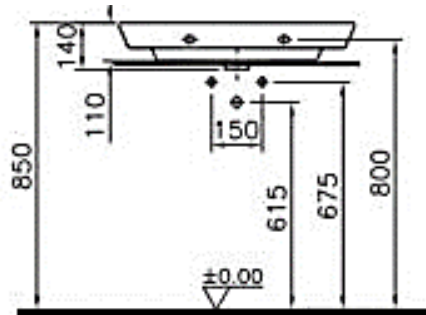

Countertop use
Tezgahüstü kullanım
Aufsatzwaschtisch