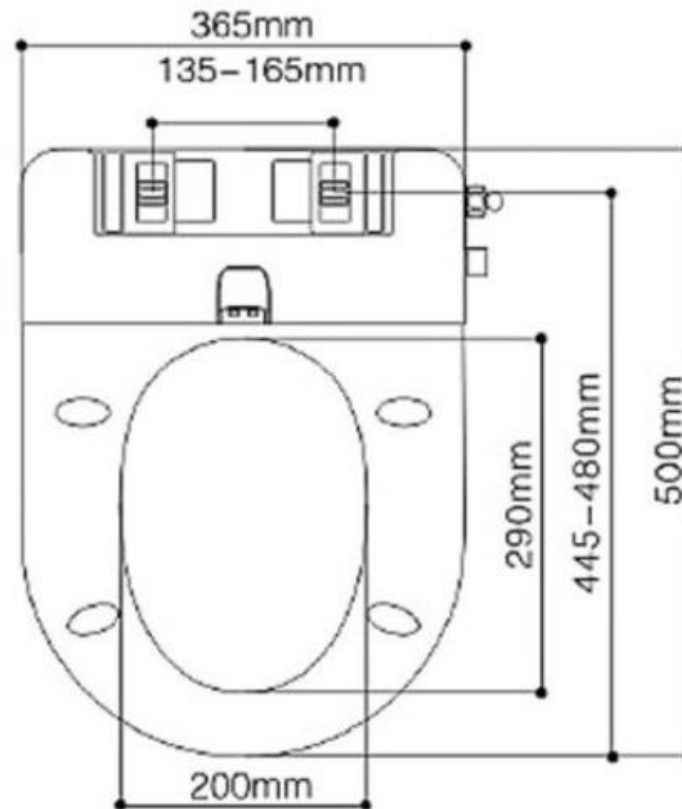

DESIGNER MIRROR EX-DISPLAY

£80

CORNER MIRROR

£50

**VITRA DESIGNER T4 LED
MIRROR 70 WIDE
EX-DISPLAY
RRP - £765
NOW £497**

Deespray Self-Cleaning D-Shaped Douche / Bidet Spray - DS1000 **£88**

BISQUE COBRA 1047 X 500
EX-DISPLAY
RRP £1240
£500

- ✓ Minimum 0.5 bar
- ✓ Height 171mm
- ✓ Projection 113mm
- ✓ No pop up waste

PEPE mono basin mixer
12050A.82 brushed gold

stocked

Emporiobagno PEPE BASIN TAP BRUSHED GOLD 12050A.82

£270

BURLINGTON Stafford Mono Basin Mixer with Pop-up Waste with handles) STA11