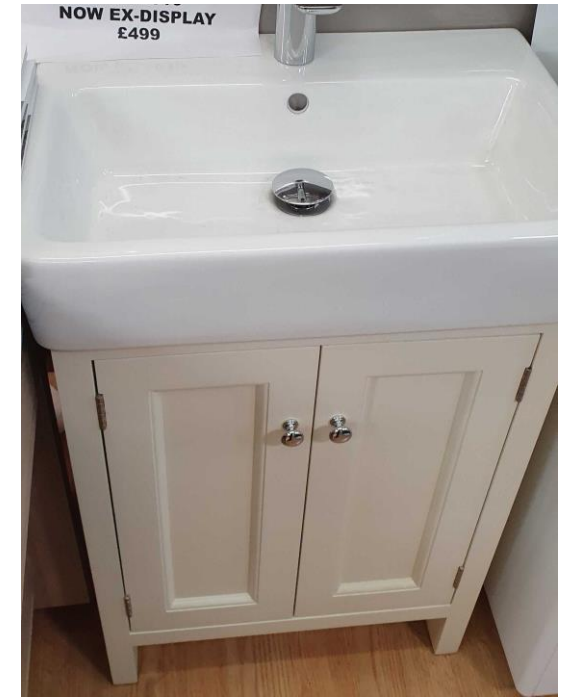

WIGIG

"When it's gone, it's gone!"

£10+vat

ROPPER RHODES HAMPTON 575 X 390 BASIN AND UNIT RRP £718

EX-DISPLAY NOW £499

Diagrams not to scale
All dimensions in mm
tolerance of +/-5mm

PHOENIX ANNE 700 X 400 RA097 CHROME

£210

**VOGUE
BALLERINA RAIL
675H X 675W
3BAR LG025A-BR
HEATING & HOT
WATER ONLY**

£650

WISA SHORT HEIGHT FRAME + FLUSH PLATE

£200

**AXOR Starck X
Basin Mixer 100
Without Pop-Up
Waste –
10077000
£535**

3 Tier Shelf