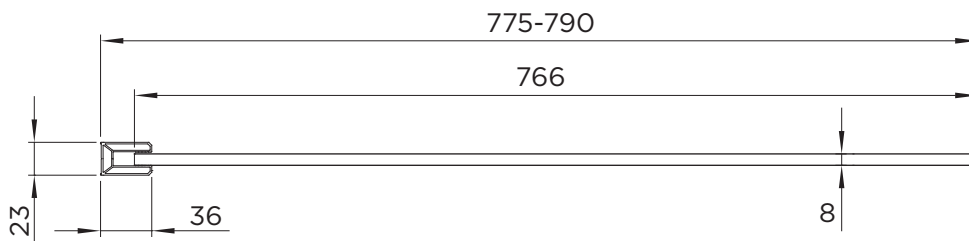

SPECIFICATION  
wetroom 8  
WETROOM PANEL

RANGE	WETROOM 8
PRODUCT	WETROOM
CODE	AQ8653
SIZE	800
PROFILE COLOUR	MATT BLACK
GLASS THICKNESS	8mm
GLASS FINISH	CLEAR
GLASS TREATMENT	CLEAN & CLEAR™
HEIGHT	2000
ADJUSTMENT IN RECESS	775-790
ADJUSTMENT WITH SIDE PANEL	N/A
OPTIONAL FLIPPER PANEL	YES
APERTURE	N/A
GUARANTEE	LIFETIME
CE	YES/EN14428
GLASS BS EN	EN12150-1T
PROFILE MATERIAL	ALUMINUM/6463#
SUPPORT ARM MATERIAL	ALUMINUM/6463#
HINGE MATERIAL	N/A
QUICK RELEASE ROLLERS	N/A
GLASS PANEL SIZE	766
MOVING PANEL SIZE	N/A
PRODUCT HAND	UNIVERSAL
PRODUCT WEIGHT	35KG
PACKAGED DIMENSIONS	2080x820x48
BARCODE	5031978085176

All measurements in mm and are nominal