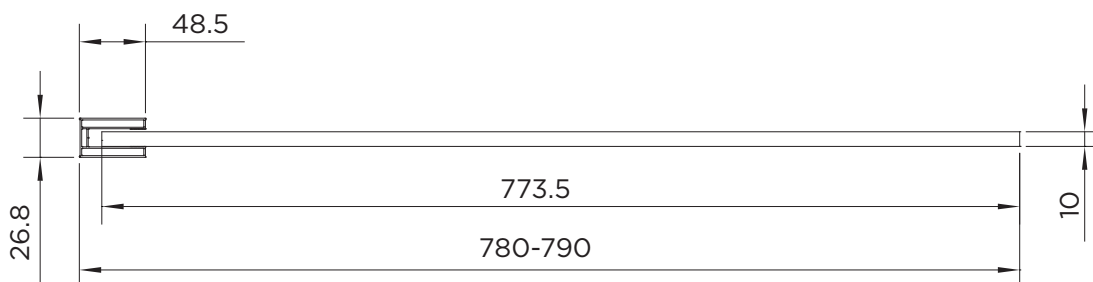

WETROOM SPECIFICATION

wetroom 10

RANGE	WETROOM 10
PRODUCT	WETROOM
CODE	AQ8412S
SIZE	800
PROFILE COLOUR	SILVER
GLASS THICKNESS	10
GLASS FINISH	CLEAR
GLASS TREATMENT	CLEAN & CLEAR™
HEIGHT	2000
ADJUSTMENT IN RECESS	780-790
ADJUSTMENT WITH SIDE PANEL	N/A
OPTIONAL FLIPPER PANEL	YES
APERTURE	N/A
GUARANTEE	LIFETIME
CE	YES/EN14428
GLASS BS EN	EN12150-1T
PROFILE MATERIAL	ALUMINUM/6463#
HANDLE MATERIAL	N/A
HINGE MATERIAL	N/A
QUICK RELEASE ROLLERS	N/A
GLASS PANEL SIZE	773.5
MOVING PANEL SIZE	N/A
PRODUCT HAND	UNIVERSAL
PRODUCT WEIGHT	43KG
PACKAGED DIMENSIONS	2120x880x60
BARCODE	5031978044142

All measurements in mm and are nominal