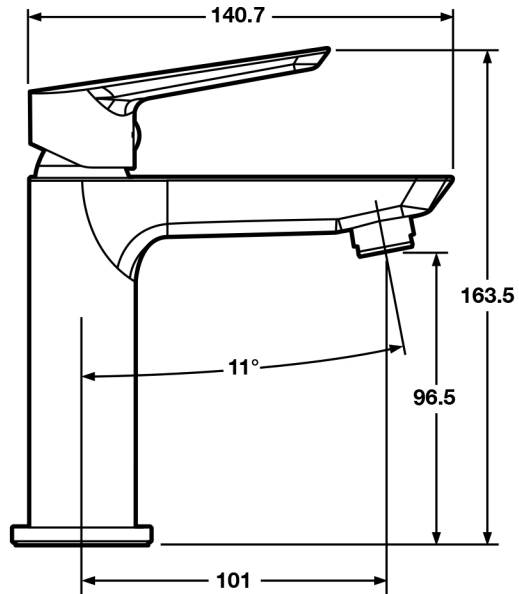

Pacato Series

Pacato Basin Mono

tissino

Designed to Inspire
Made to Experience

tissino

T 0345 582 8000
E info@tissino.co.uk
W tissino.co.uk

2 Lyncastle Road
Appleton Thorn
Warrington WA4 4SN

We reserve the right to
change this information
without prior notice