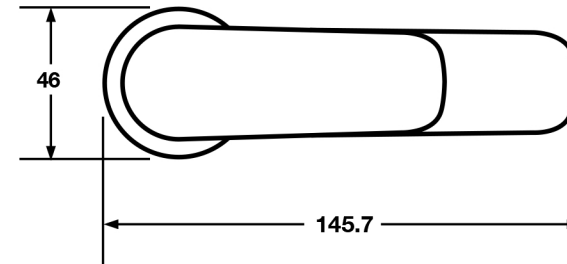

Pacato Series

Pacato Basin Mono

tissino

Designed to Inspire
Made to Experience

tissino

T 0345 582 8000
E info@tissino.co.uk
W tissino.co.uk

2 Lyncastle Road
Appleton Thorn
Warrington WA4 4SN

We reserve the right to
change this information
without prior notice