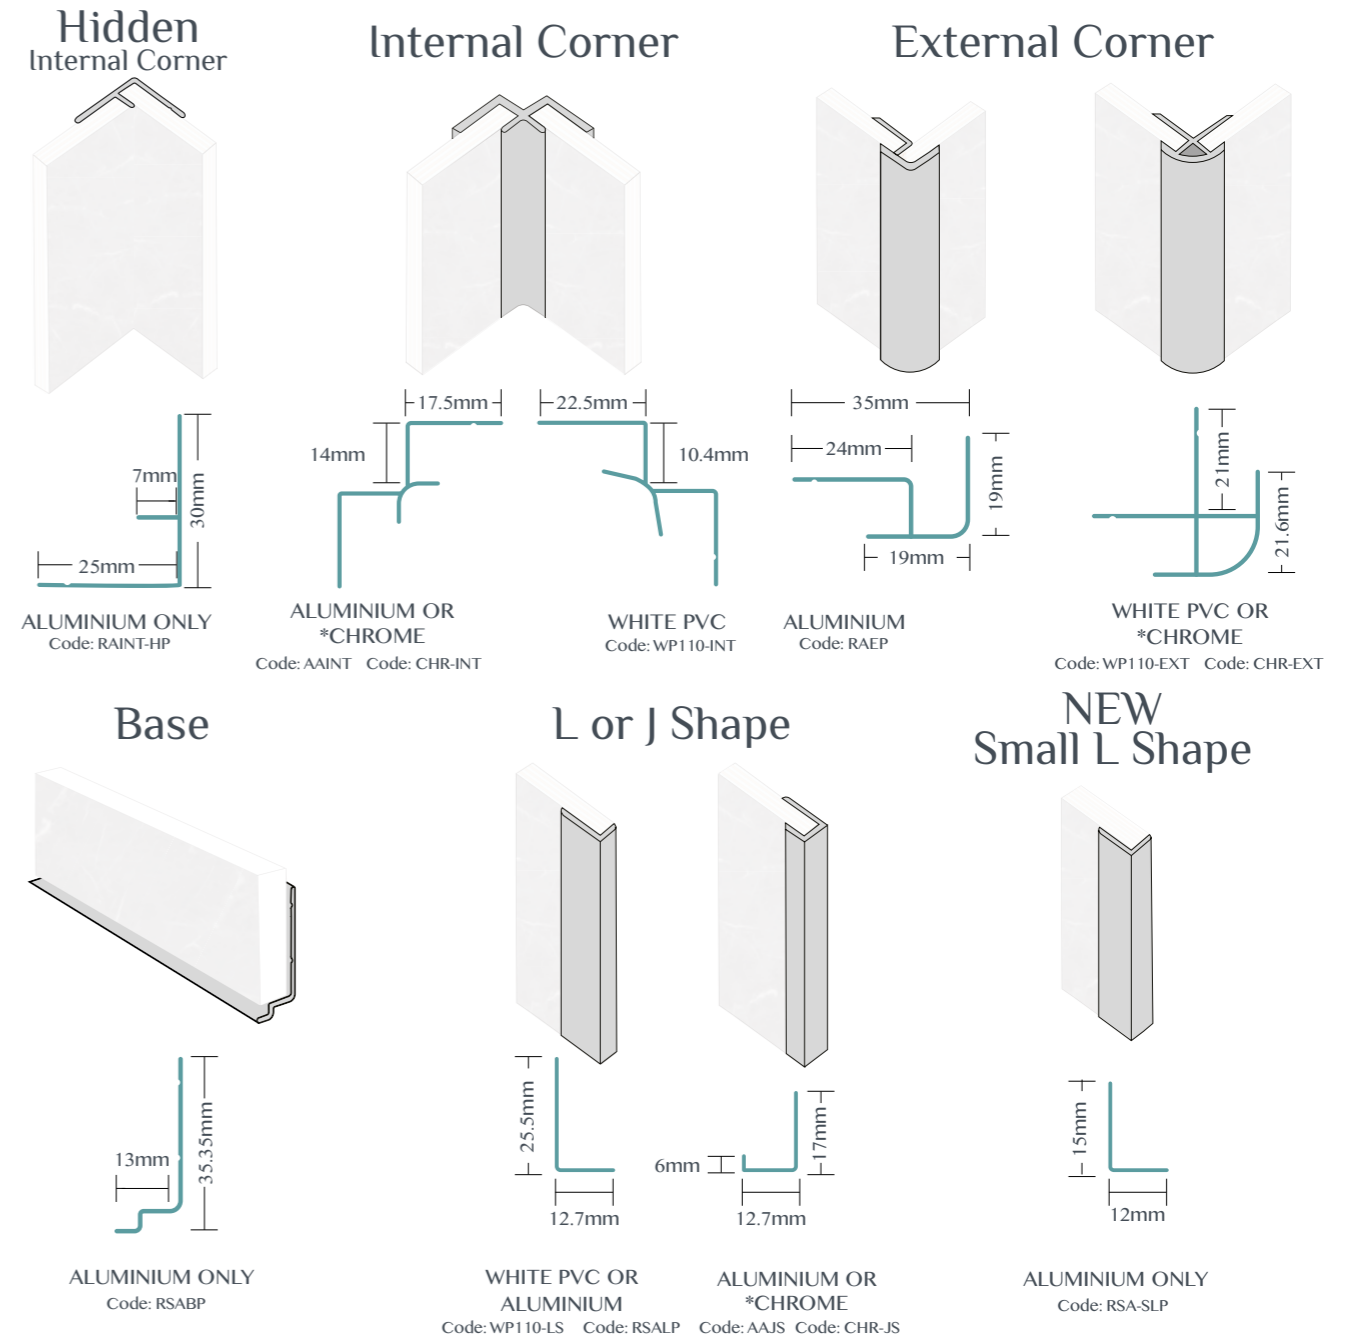

Fibo Adhesive: With high tensile strength, this hybrid polymer is the perfect adhesive for use with wall panels. 1 tube will glue approx. 3 x 600mm panels. Size 290ml.

Fibo Seal: A waterproof, hybrid polymer sealant available in either grey or white. 1 tube of sealant is enough to seal all joints on up to 4 x 600mm panels. Size 290ml.

Fibo Sealant Tool: The perfect tool to get the optimum seal in Fibo wall panel joints and corners. Pack size: 2 tools.

All accessories are sold in box quantities. Please speak to your local stockist for more information or call our Sales team on **01494 771242**.

The details matter

Use Fibo profiles (trims) to complete your perfect installation. All profiles come in 2400mm length.

NEW!
Chrome Profiles now added to our range.*

- Use a Hidden Internal Corner if you don't want to see a metal strip.
- Use a Base profile to protect the bottom edge of the panel in a shower, bath or wet room.
- To hide exposed/raw edges use either a J or L shape. The L shape is wider in appearance.
- For window reveals or boxing in, use an L shape.
- Always use Fibo Seal when joining panels together or using profiles.