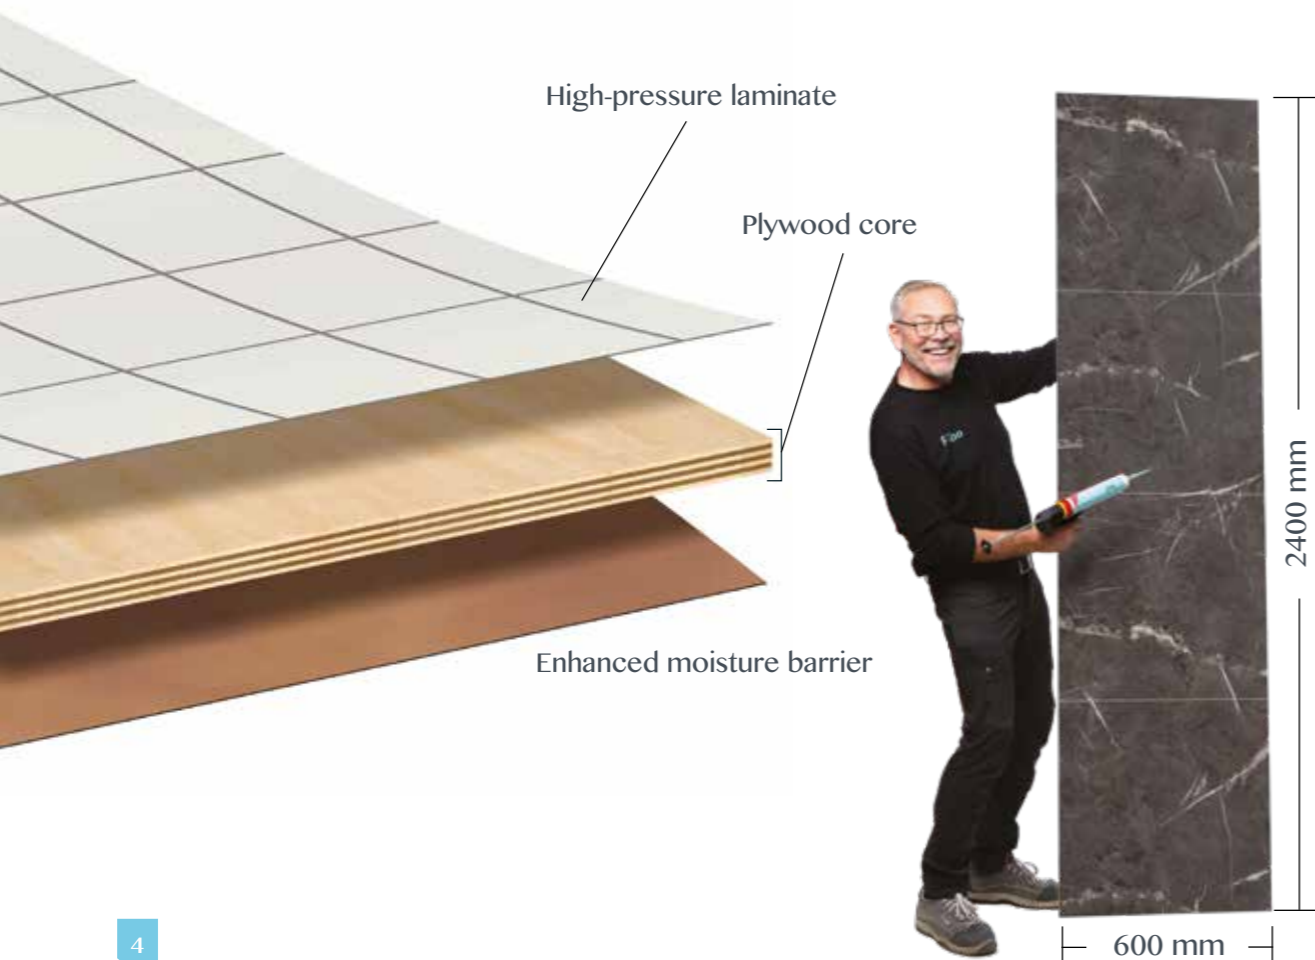

Five times quicker than tiles.
About a hundred times easier.

Installing Fibo wall panels couldn't be simpler.

Go to www.fibo.co.uk for full instructions and watch our 2-minute installation video.

To ensure a waterproof surface the assembly must always be done in accordance with our installation instructions.

Easy & cost effective

Fibo wall panels are designed to make installation easy and efficient.

The wall system can be mounted up to five times faster than tiles, and panels can be attached to the timber frame, tiles or plasterboard.

Fibo Aqualock 100% Waterproof

Our unique Aqualock 'click-lock' makes Fibo wall systems the perfect choice for both renovation and new buildings. Our unique system provides a 100% waterproof surface when used in conjunction with an approved sealant, such as Fibo Seal. Panels can be mounted directly onto timber frames, wall surfaces or tiles making the job quick and easy and the joints virtually invisible.