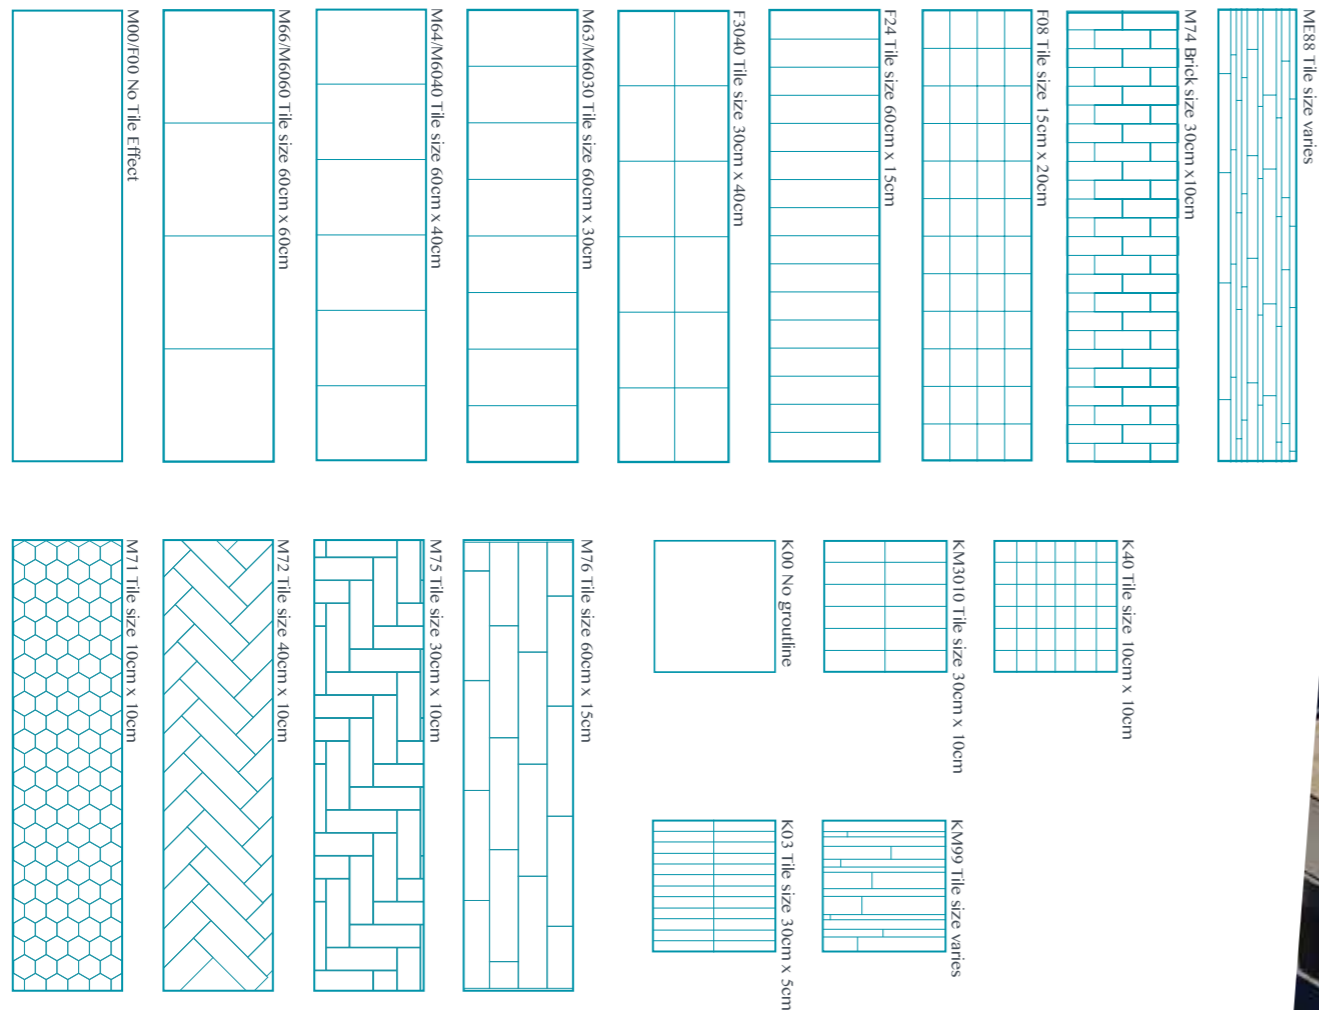

Kitchen Splashbacks

Panels are 600mm wide and offered in both 580mm and 900mm height options.

Cracked Cement	Shabby Chic	Grey Sahara	New York Black	Anthracite	Denver White	Denver White
Code: 2204-K00 No tile effect Surface: S Grout: None	Code: 2898-K00 No tile effect Surface: RU Grout: None	Code: 4746-KM3010 Tile size: 30x10cm Surface: STN Grout: White 1.8mm	Code: 2124-KM99 Tile size: Varies Surface: HG Grout: White 1.8mm	Code: 4054-K03 Tile size: 30x5cm Surface: HG Grout: Grey 3.5mm	Code: 3091-K03 Tile size: 30x5cm Surface: HG Grout: Grey 3.5mm	Code: 3091-K40 Tile size: 10x10cm Surface: HG Grout: Grey 3.5mm

Tile sizes

Check your tile size using the drawings below for reference.

Note: Images and colours shown must be used as a guide only. Please see actual laminate samples before purchase as colours are only as accurate as printing allows. Abbreviations: HG = High Gloss, SC = Saw Cut, S = Silk, GEM = Gemstone, STN = Stone, EM = Extra Matt, RU = Rustic, C = Cement, SL = Slate.