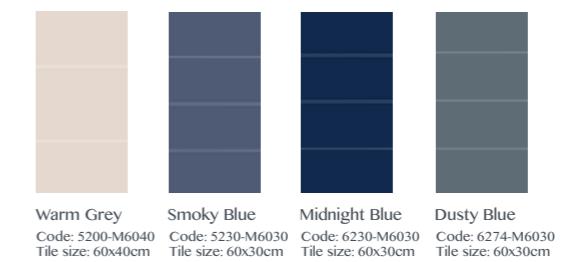

Pop of Colour

Add colour to your life with our on-trend shades. Use alone or mix and match with other decors for a truly unique look.