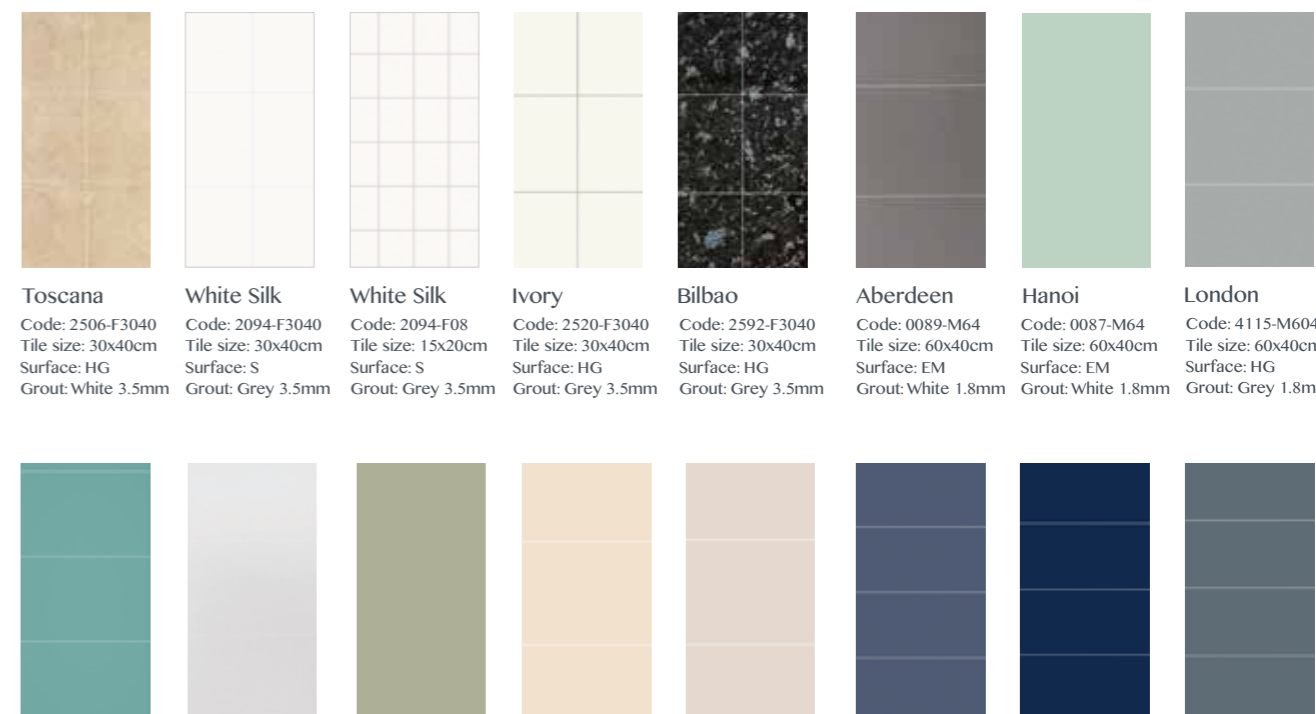

Contemporary Tile Effect

All panels are 2400mm high and 600mm wide.

Monochrome

Toscana Code: 2506-F3040 Tile size: 30x40cm Surface: HG Grout: White 3.5mm	White Silk Code: 2094-F3040 Tile size: 30x40cm Surface: S Grout: Grey 3.5mm	White Silk Code: 2094-F08 Tile size: 15x20cm Surface: S Grout: Grey 3.5mm	Ivory Code: 2520-F3040 Tile size: 30x40cm Surface: HG Grout: Grey 3.5mm	Bilbao Code: 2592-F3040 Tile size: 30x40cm Surface: HG Grout: Grey 3.5mm	Aberdeen Code: 0089-M64 Tile size: 60x40cm Surface: EM Grout: White 1.8mm	Hanoi Code: 0087-M64 Tile size: 60x40cm Surface: EM Grout: White 1.8mm	London Code: 4115-M6040 Tile size: 60x40cm Surface: HG Grout: Grey 1.8mm
---	--	--	--	---	--	---	---

Pop of Colour

Kingston Code: 0530-M6040 Tile size: 60x40cm Surface: EM Grout: White 1.8mm	Light Grey Code: 2090-M6040 Tile size: 60x40cm Surface: EM Grout: White 1.8mm	Olive Green Code: 5206-M6040 Tile size: 60x40cm Surface: EM Grout: White 1.8mm	Light Sand Code: 5233-M6040 Tile size: 60x40cm Surface: EM Grout: White 1.8mm	Warm Grey Code: 5200-M6040 Tile size: 60x40cm Surface: EM Grout: White 1.8mm	Smokey Blue Code: 5230-M6030 Tile size: 60x30cm Surface: EM Grout: White 1.8mm	Midnight Blue Code: 6230-M6030 Tile size: 60x30cm Surface: HG Grout: Grey 1.8mm	Dusty Blue Code: 6274-M6030 Tile size: 60x30cm Surface: EM Grout: White 1.8mm
--	--	---	--	---	---	--	--