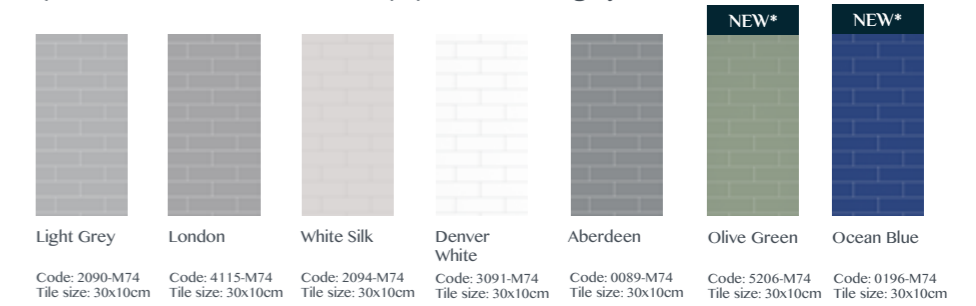

Profiles (Trims)

Accessories

The majority of our panels come in 2400mm (h) x 600mm (w), which is our most popular size. We also have a range of decors in both 900mm and 1200mm widths available. Please ask us for more information.

Black Silk Hexagonal

Long Island Brick

Urban Collection

The Urban Collection

Inspired by patterns and shapes found in urban city environments, our new collection is modern and stylish, creating a bold statement room.

The Urban Collection

Metro Brick

With its neat geometric design, the trendy metro brick is now available in a splash of colour as well as the ever popular white and grey shades.

Hexagonal

Our trendy Hexagonal design features a playful pattern of geometric shapes – perfect for those wanting to create a bolder statement. Available in 3 key colours including our stunning Black Silk.