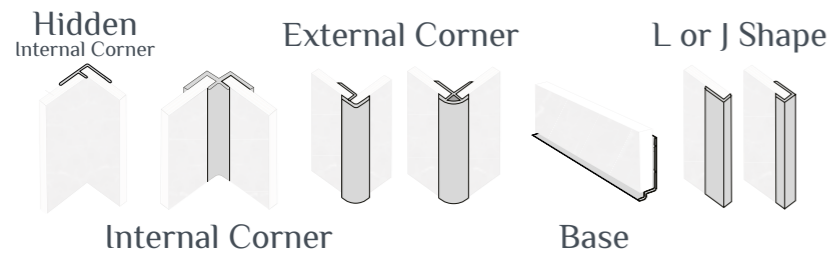

Mix and match to contrast or complement in 4 bold designs, just 300mm wide.

Kitchen Splashbacks

Beautiful splashbacks in a choice of stylish decors, available on smaller boards that fit perfectly over existing worktops.

Profiles (Trims)

Accessories

The majority of our panels come in 2400mm (h) x 600mm (w), which is our most popular size. We also have a range of decors in both 900mm and 1200mm widths available. Please ask us for more information.