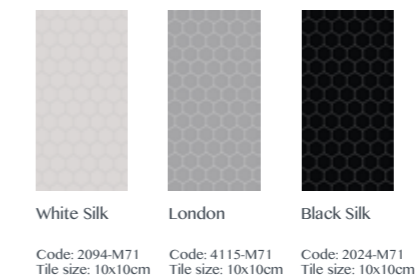

Profiles (Trims)

Accessories

The majority of our panels come in 2400mm (h) x 600mm (w), which is our most popular size. We also have a range of decors in both 900mm and 1200mm widths available. Please ask us for more information.

The Urban Collection

Metro Brick

With its neat geometric design, the trendy metro brick is now available in a splash of colour as well as the ever popular white and grey shades.

Hexagonal

Our trendy Hexagonal design features a playful pattern of geometric shapes – perfect for those wanting to create a bolder statement. Available in 3 key colours including our stunning Black Silk.

Herringbone

The stylish Herringbone pattern will add character to any space.

Straight Herringbone

Our newest tile pattern, Straight Herringbone, builds on the success and classy style of the original Herringbone design. The tiles are at right angles and fit the geometric urban trend perfectly.