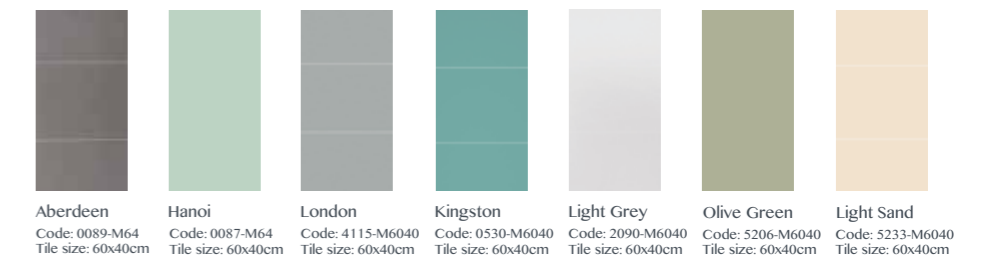

Pop of Colour

Add colour to your life with our on-trend shades. Use alone or mix and match with other decors for a truly unique look.

Signature

Collection

Featuring new on-trend colours alongside classic trend-setting marble designs, and industrial styling, the Signature range speaks to everyone interested in stylish, contemporary internal decoration.