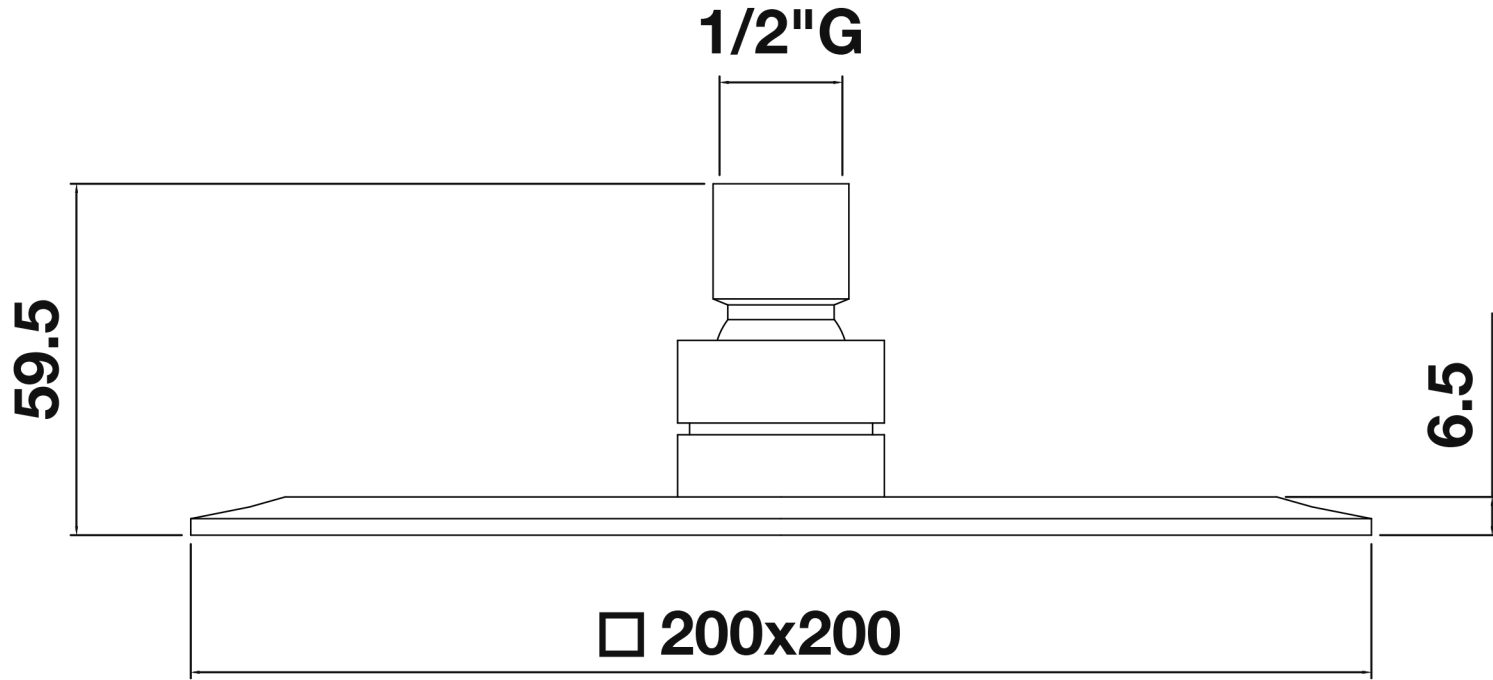

Elvo Series

Elvo Square Rain Shower Head Chrome 200sq 6.5mm

TEV-301-CP

TISSINO

Designed to Inspire
Made to Experience

TISSINO

T 0345 582 8000
E info@tissino.co.uk
W tissino.co.uk

2 Lyncastle Road
Appleton Thorn
Warrington WA4 4SN