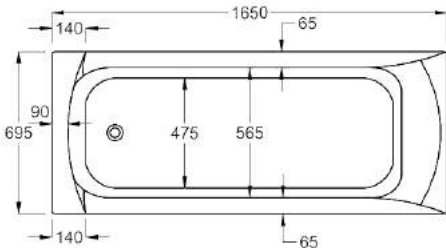

carron5

1600 x 700mm H515mm D410mm

162
LITRES

Variant	Product Code	Price
Bathtub	Q4-02055	£502
Front Panel	Q4-02316	£154
End Panel	Q4-02285	£122

carronite™

1600 x 700mm H515mm D410mm

162
LITRES

Variant	Product Code	Price
Bathtub	Q4-02056	£827
Front Panel	Q4-02317	£223
End Panel	Q4-02271	£162
C-Lenda Whirlpool System 1	Q4-02900	£1,592

1650