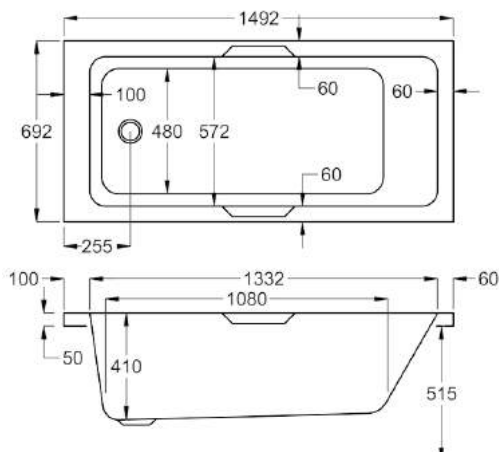

Q4-02549 £80

1500

carron⁵

1500 x 700mm H515mm D410mm

198
LITRES

Variant	Product Code	Price
Bathtub	Q4-02165	£484
Front Panel	Q4-02315	£154
End Panel	Q4-02285	£122

carronite™

1500 x 700mm H515mm D410mm