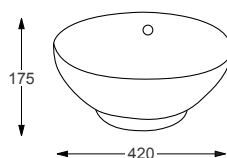

Q4-19307	420 Sit on Basin	£249
Q4-23201	Professional Basin Waste	£35

Technical Information

- 420 x 420 x 175
- 0 Tap hole.
- Professional basin waste, suitable for basins with and without an overflow, also able to adapt it to be freeflow