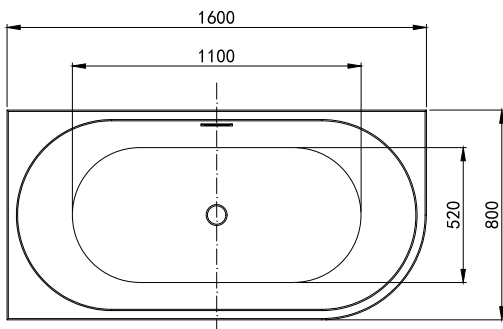

1600 x 800mm H000mm D000mm LH

250
LITRES

Variant	Product Code	Price
Bathtub	Q4-06515	£1,470
Gloss White Waste Kit	Q4-06518	£70
Matt Black Waste Kit	Q4-06517	£70

Comes with Chrome Waste

1600 x 800mm H000mm D000mm RH

250
LITRES

Variant	Product Code	Price
Bathtub	Q4-06516	£1,470
Gloss White Waste Kit	Q4-06518	£70
Matt Black Waste Kit	Q4-06517	£70

Waste kit not included

Key features

- 10 Year warranty.
- Leading European Manufacture.
- Premium strength.
- Heat retaining quality acrylic.
- Industry leading design.

75% British manufacture - We're reliably British