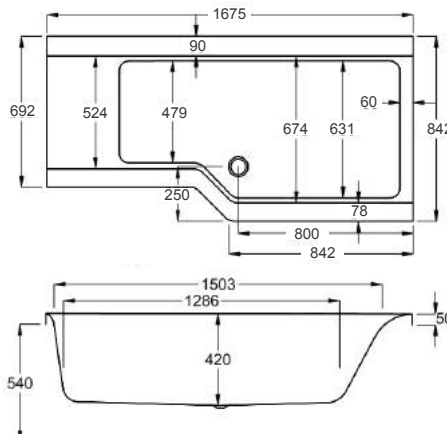

carron5

1675 x 700-850mm LH H540mm D420mm

245
LITRES

Variant	Product Code	Price
Bathtub	Q4-02525	£896
Front Panel	Q4-02529	£304
End Panel	Q4-02312	£144
Shower Screen cw Hinged Return	Q4-02347	£399

carronite™

1675 x 700-850mm LH H540mm D420mm

245
LITRES

Variant	Product Code	Price
Bathtub	Q4-02526	£1,423
Front Panel	Q4-02530	£484
End Panel	Q4-02313	£197
Shower Screen cw Hinged Return	Q4-02347	£399
C-Lenda Whirlpool System 1	Q4-02900	£1,592

1675