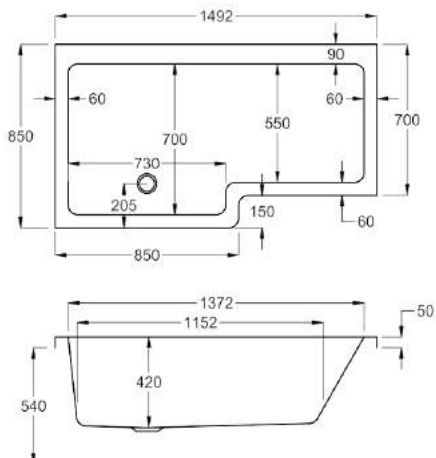

QUANTUM SQUARE SHOWER BATH

carron

From **£642**

FREE SCREEN

WHEN YOU BUY A CARRONITE SHOWER BATH & CARRONITE PANEL TOGETHER

1500

carron⁵

1500 x 700-850mm LH H540mm D420mm