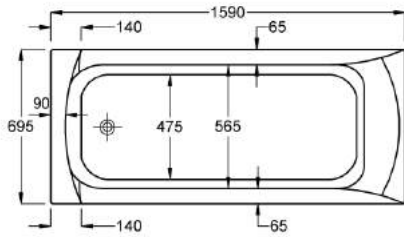

1600

carron5

1600 x 700mm H515mm D410mm

162
LITRES

Variant	Product Code	Price
Bathtub	Q4-02055	£502
Front Panel	Q4-02316	£154
End Panel	Q4-02285	£122

carronite™

1600 x 700mm H515mm D410mm

162
LITRES

Variant	Product Code	Price
Bathtub	Q4-02056	£827
Front Panel	Q4-02317	£223
End Panel	Q4-02271	£162
C-Lenda Whirlpool System 1	Q4-02900	£1,592

1650

carron5

1650 x 700mm H515mm D410mm

167
LITRES

Variant	Product Code	Price
Bathtub	Q4-02059	£502
Front Panel	Q4-02282	£154
End Panel	Q4-02285	£122

carronite™

1650 x 700mm H515mm D410mm

167
LITRES

Variant	Product Code	Price
Bathtub	Q4-02060	£827
Front Panel	Q4-02268	£223
End Panel	Q4-02271	£162
C-Lenda Whirlpool System 1	Q4-02900	£1,592

1675

carron5

1675 x 700mm H515mm D410mm

170
LITRES

Variant	Product Code	Price
Bathtub	Q4-02063	£502
Front Panel	Q4-02283	£154
End Panel	Q4-02285	£122

carronite™

1675 x 700mm H515mm D410mm

170
LITRES

Variant	Product Code	Price
Bathtub	Q4-02064	£827
Front Panel	Q4-02269	£223
End Panel	Q4-02271	£162
C-Lenda Whirlpool System 1	Q4-02900	£1,592

1700

carron5

1700 x 700mm H515mm D410mm

172
LITRES

Variant	Product Code	Price
Bathtub	Q4-02067	£502
Front Panel	Q4-02320	£154
End Panel	Q4-02285	£122

carronite™

1700 x 700mm H515mm D410mm

172
LITRES

Variant	Product Code	Price
Bathtub	Q4-02068	£827
Front Panel	Q4-02321	£223
End Panel	Q4-02271	£162
C-Lenda Whirlpool System 1	Q4-02900	£1,592