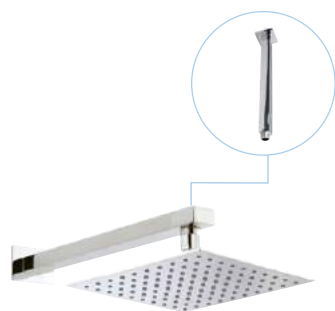

THERMOSTATIC VALVE SETS 1 OUTLET

Linea™

Unity Square

Q4-32022	Concealed Thermostatic Valve	£285
Q4-32234/35	Shower Head 200mm & Wall Arm	£148
Q4-32234/36	Shower Head 200mm & Ceiling Arm	£148
Low Pressure Min 0.2 BAR		
Thermostatic control		
Medium pressure 0.5 BAR