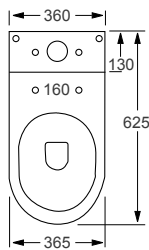

RAK

Compact Open Back

Q4-12206	Tall Open Back WC Pan	£333
Q4-12203	Top Flush 3/6ltr Cistern	£151
Q4-12153	Soft Close Seat	£120

Technical Information

- Soft closing seat.
- Quick release seat.
- Water inlet right or left.
- Tall WC.
- Short projection.