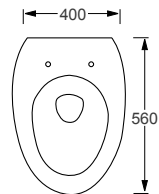

RAK

Series 600

Q4-12215	Wall Hung Rimless Pan	£275
Q4-12156	Soft Close Seat	£109

Technical Information

- Soft closing seat.
- Requires frame system.
- Rimless WC.
- Quick release seat.

RAK

Cloud Matt

Q4-12330	Matt Wall Hung Rimless Pan	£1,050
Q4-12331	Matt Soft Close Seat	£351