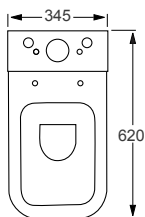

RAK

Metropolitan

Q4-12210	Std. WC Pan	£337
Q4-12211	Top Flush 3/6ltr Cistern	£202
Q4-12130	Soft-Close Seat	£120

Technical Information

- Soft closing seat.
- Quick release seat.
- Water inlet right or left.
- Short projection.
- 6/3 litre cistern