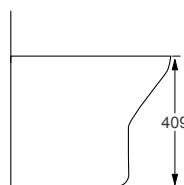

Technical Information

- Soft closing seat.
- Quick release seat.

NEW