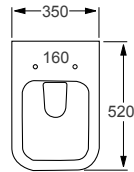

Series 600

Q4-12215	Wall Hung Rimless Pan	£275
Q4-12156	Soft Close Seat	£109

Technical Information

- Soft closing seat.
- Requires frame system.
- Rimless WC.
- Quick release seat.

RAK