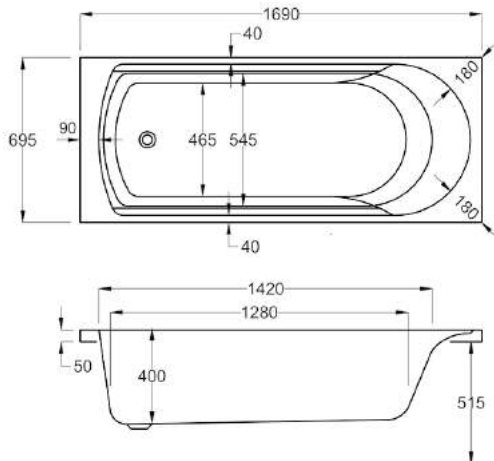

carron5

1500 x 700mm H515mm D400mm

150 LITRES

Variant	Product Code	Price
Bathtub	Q4-02443	£389
Front Panel	Q4-02315	£154
End Panel	Q4-02285	£122

carronite™

1500 x 700mm H515mm D400mm

150 LITRES

Variant	Product Code	Price
Bathtub	Q4-02444	£690
Front Panel	Q4-02314	£223
End Panel	Q4-02271	£162
C-Lenda Whirlpool System 1	Q4-02900	£1,592

1700

carron5

1700 x 700mm H515mm D400mm

172 LITRES

Variant	Product Code	Price
Bathtub	Q4-02013	£389
Front Panel	Q4-02320	£154
End Panel	Q4-02285	£122

carronite™

1700 x 700mm H515mm D400mm

172 LITRES

Variant	Product Code	Price
Bathtub	Q4-02014	£690
Front Panel	Q4-02321	£223
End Panel	Q4-02271	£162
C-Lenda Whirlpool System 1	Q4-02900	£1,592

1700