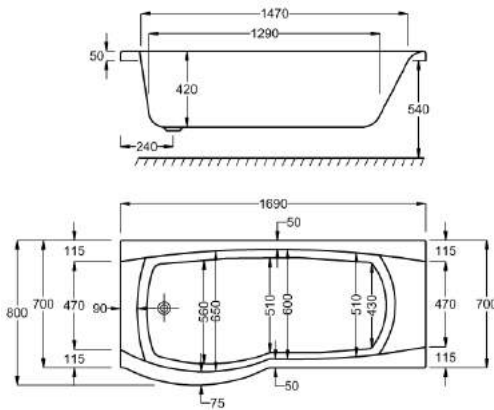

1700

carron5

1700 x 700-800mm LH H540mm D420mm

230
LITRES

Variant	Product Code	Price
Bathtub	Q4-02075	£839
Front Panel	Q4-02297	£221
End Panel	Q4-02312	£144
Shower Screen	Q4-02343	£371

carronite™

1700 x 700-800mm LH H540mm D420mm