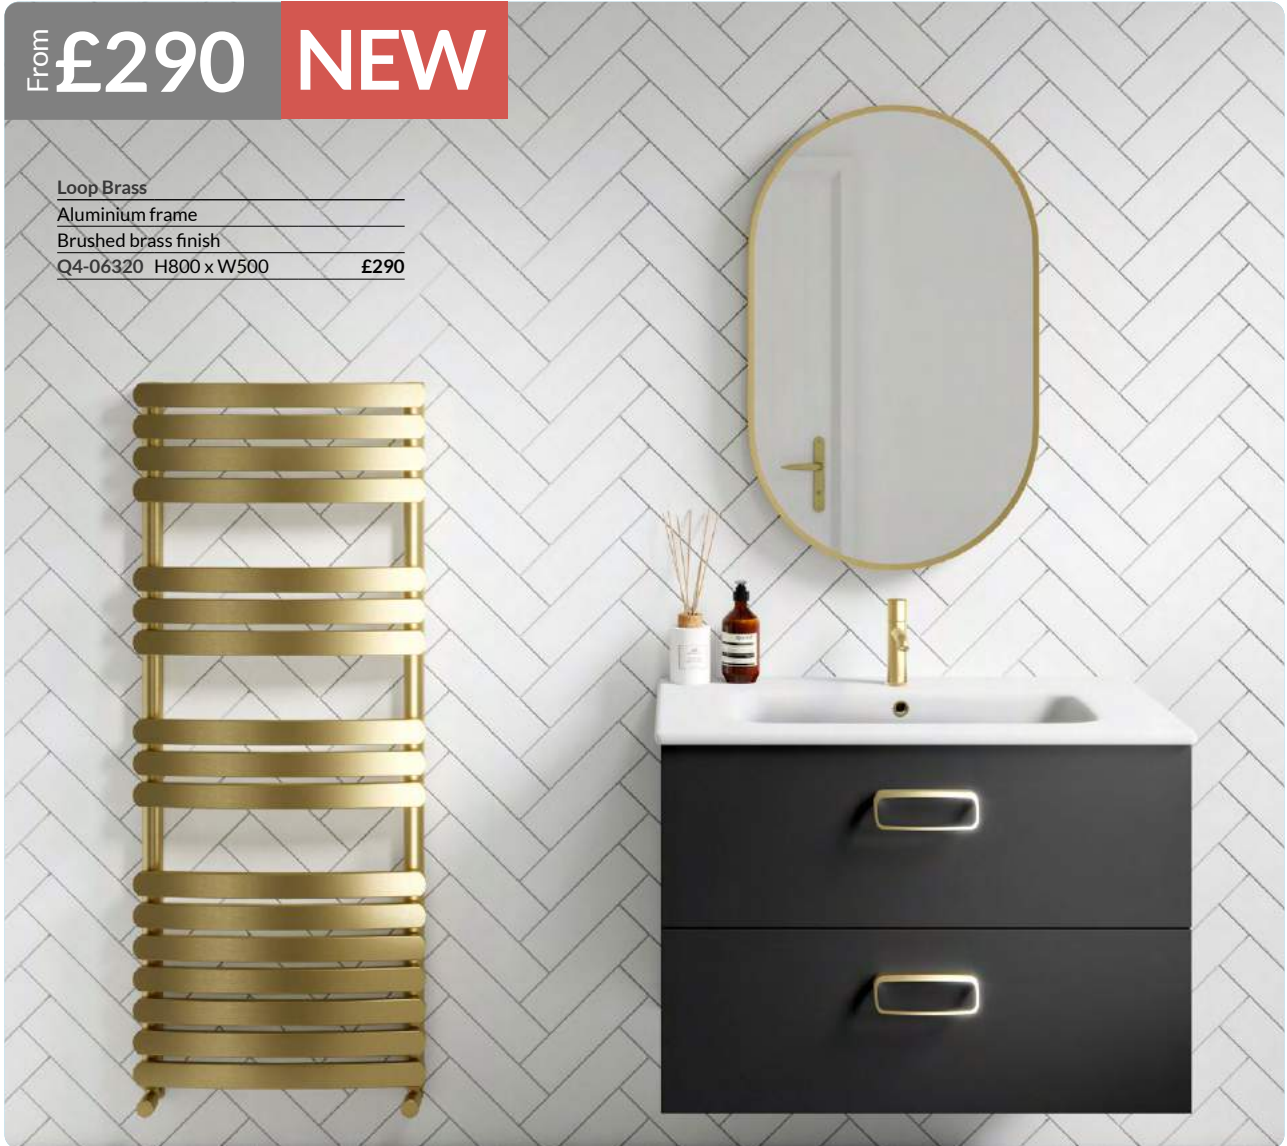

MIRRORS - NON ILLUMINATED

From **£290** **NEW**

Loop Brass
Aluminium frame
Brushed brass finish
Q4-06320 H800 x W500 **£290**

ACCESSORIES 418

NEW

Loop Black
Aluminium frame Matt black finish
Q4-06319 H800 x W500 **£246**

NEW

Loop Chrome
Aluminium frame Chrome finish
Q4-06330 H800 x W500 **£299**

Trade account holder? Check stock levels and order via our app or call 0845 500 4010