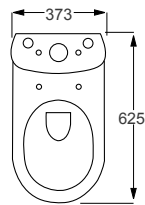

RAK

Kala

Q4-12162	Std WC Pan	£206
Q4-12159	Top Flush 6/3ltr Cistern	£120
Q4-12170	Soft Close Seat	£109

Technical Information

- Soft closing seat.
- Short projection.
- Water inlet right or left.
- Quick release seat.
- 6/3 litre cistern