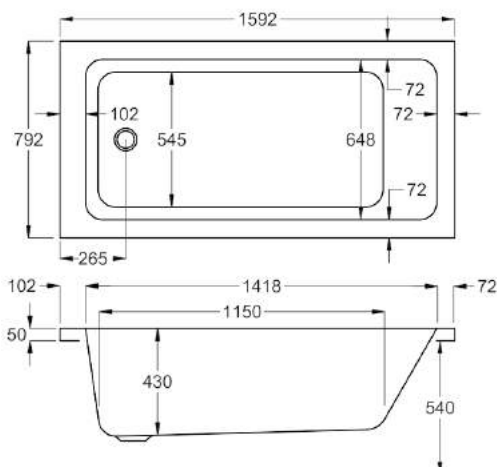

carron5

1600 x 800mm H540mm D430mm

247 LITRES

Variant	Product Code	Price
Bathtub	Q4-02145	£576
Front Panel	Q4-02281	£173
End Panel	Q4-02291	£122

carronite™

1600 x 800mm H540mm D430mm

247 LITRES

Variant	Product Code	Price
Bathtub	Q4-02146	£856
Front Panel	Q4-02267	£234
End Panel	Q4-02277	£162
C-Lenda Whirlpool System 1	Q4-02900	£1,592

We recommend

The Zaneti Architect, Wall Hung Basin Unit see from [page 114](#).

See our full range of **Zaneti** from [page 06](#).