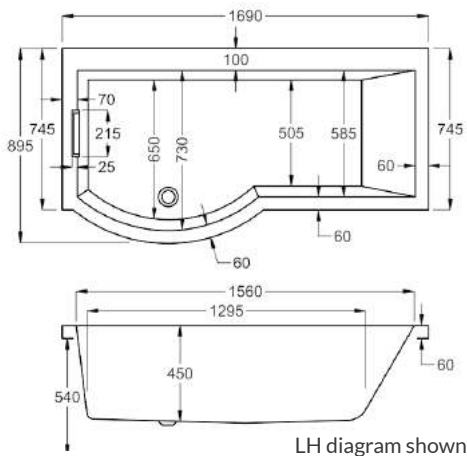

CELSIUS SHOWER BATH

carron

From **£1,646**

Shower Screen
Wrap - around shower screen
Q4-02379 £1,154

RH image

1700

carronite™

1700 x 750-900mm LH H540mm D450mm