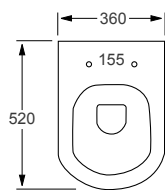

RAK

Resort High

Q4-12293	Back to Wall Rimless Pan	£359
Q4-12287	Slim Soft Close Seat	£120
Q4-12269	Soft Close Seat	£120
Q4-19133	6/3 Ltr Concealed Cistern	£96

Technical Information

- Soft closing seat.
- Rimless WC.
- Quick release seat.
- Tall WC.

RAK

Compact High

Q4-12149	Back to Wall Pan	£254
Q4-12154	Soft Close Seat	£120
Q4-19133	6/3 Ltr Concealed Cistern	£96

Technical Information

- Soft closing seat.
- Rimless WC.
- Quick release seat.
- Tall WC.

RAK

Resort Extra High

Q4-12272	Back to Wall Rimless Pan	£429
Q4-12287	Slim Soft Close Seat	£120
Q4-12269	Soft Close Seat	£120
Q4-19133	6/3 Ltr Concealed Cistern	£96

Technical Information

- Soft closing seat.
- Rimless WC.
- Quick release seat.
- Tall WC.

RAK

Compact Extra High

Q4-12151	Back to Wall Pan	£242
Q4-12154	Soft Close Seat	£120
Q4-19133	6/3 Ltr Concealed Cistern	£96

Technical Information

- Soft closing seat.
- Rimless WC.
- Quick release seat.
- Tall WC.

We recommend

The Zaneti Architect Furniture Range see from **page 114**.

See our full range of **Zaneti** from **page 06**.