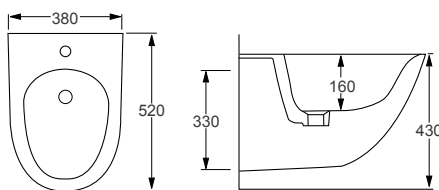

Technical Information 

- One tap hole.
- Integrated overflow.
- Wall mounted.

RAK

Des

Q4-12344 Wall Hung Bidet

£341

Technical Information 

- One tap hole.
- Integrated overflow.
- Wall mounted.