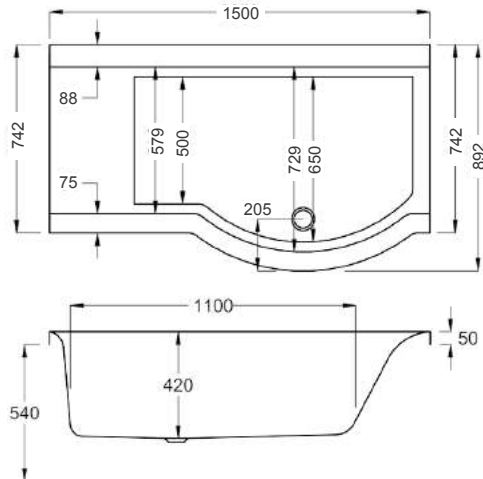

carron5

1500 x 750-900mm RH H540mm D420mm

228
LITRES

Variant	Product Code	Price
Bathtub	Q4-02367	£924
Front Panel	Q4-02373	£304
End Panel	Q4-02385	£144
Shower Screen	Q4-02380	£377

carronite™

1500 x 750-900mm RH H540mm D420mm

228
LITRES

Variant	Product Code	Price
Bathtub	Q4-02368	£1,457
Front Panel	Q4-02374	£484
L-Shaped Panel	Q4-02505	£662
End Panel	Q4-02383	£196
Shower Screen	Q4-02380	£377
C-Lenda Whirlpool System 1	Q4-02900	£1,592

1700