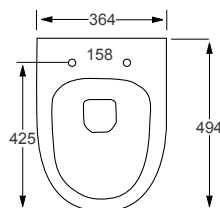

Technical Information

- Soft closing seat.
- Quick release seat.

NEW