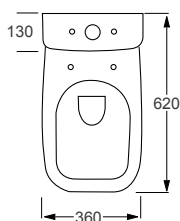

RAK

Origin 62

Q4-12435	Pan & Cistern	£275
Q4-12226	Soft Close Seat	£81

Technical Information

- Soft closing seat.
- Quick release seat.
- Water inlet right or left.
- Short projection.
- 6/3 litre cistern