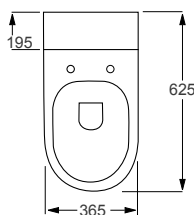

RAK

Compact Closed Back

Q4-12205	Tall Closed Back WC Pan	£333
Q4-12203	Top Flush 3/6ltr Cistern	£151
Q4-12153	Soft Close Seat	£120

Technical Information

- Soft closing seat.
- Quick release seat.
- Water inlet right or left.
- Tall WC.
- Short projection.