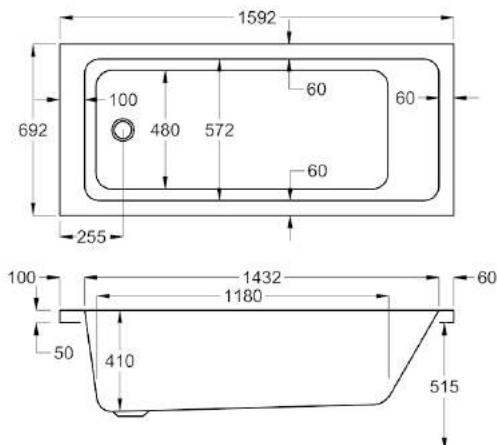

carron5

1600 x 700mm H515mm D410mm

213 LITRES

Variant	Product Code	Price
Bathtub	Q4-02143	£415
Front Panel	Q4-02316	£154
End Panel	Q4-02285	£122

carronite™

1600 x 700mm H515mm D410mm

213 LITRES

Variant	Product Code	Price
Bathtub	Q4-02144	£725
Front Panel	Q4-02317	£223
End Panel	Q4-02271	£162
C-Lenda Whirlpool System 1	Q4-02900	£1,592

1600