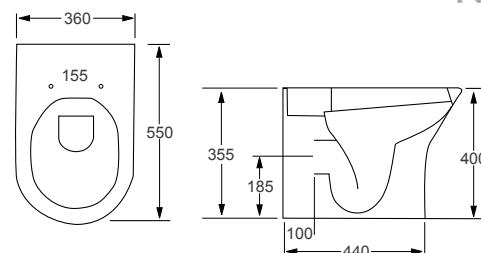

RAK

Feeling - Black

Q4-12350	Back to Wall Rimless Pan	£554
Q4-12354	Soft Close Seat	£145
Q4-19133	6/3 concealed Cistern	£96

Technical Information

- Soft closing seat.
- Rimless WC.
- Quick release seat.