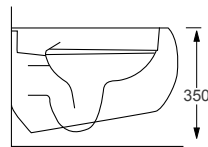

RAK

Series 600

Q4-12215	Wall Hung Rimless Pan	£275
Q4-12156	Soft Close Seat	£109

Technical Information

- Soft closing seat.
- Requires frame system.
- Rimless WC.
- Quick release seat.

RAK

Cloud Matt

Q4-12330	Matt Wall Hung Rimless Pan	£1,050
Q4-12331	Matt Soft Close Seat	£351