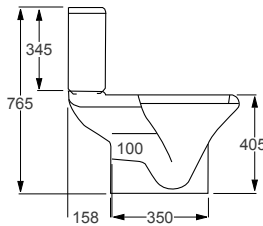

RAK

Compact

Q4-12202	Std. WC Pan	£177
Q4-12203	Top Flush Cistern	£151
Q4-12153	Soft Close Seat	£120

Technical Information

- Soft closing seat.
- Short projection.
- Water inlet right or left.
- Quick release seat.