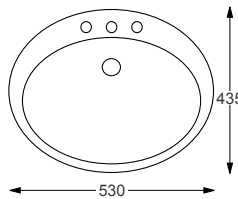

RAK

Jessica

Q4-12294	Inset Basin 1TH	£111
Q4-12295	Inset Basin 2TH	£111
Q4-23201	Professional Basin Waste	£35

Technical Information

- 530 x 435
- 1 & 2 Tap hole.
- Over counter / inset basin.
- Professional basin waste, suitable for basins with and without an overflow, also able to adapt it to freeflow