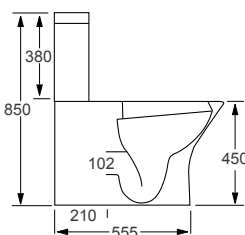

RAK

Resort Closed Back

Q4-12254	Tall Flush Fit Rimless Pan	£452
Q4-12252	Top Flush Cistern	£182
Q4-12288	Slim Soft Close Seat	£120
Q4-12154	Soft Close Seat	£120

Technical Information

- Soft closing seat.
- Quick release seat.
- Water inlet right or left.
- Rimless WC.