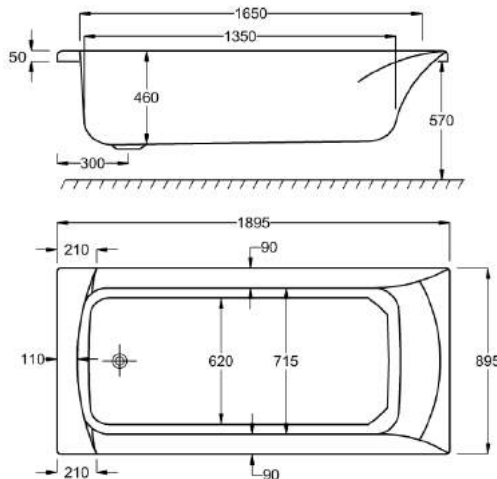

carron5

1800 x 800mm H540mm D450mm

240 LITRES

Variant	Product Code	Price
Bathtub	Q4-02197	£884
Front Panel	Q4-02322	£184
End Panel	Q4-02291	£122

carronite™

1800 x 800mm H540mm D450mm

240 LITRES

Variant	Product Code	Price
Bathtub	Q4-02198	£1,494
Front Panel	Q4-02323	£244
End Panel	Q4-02277	£162
C-Lenda Whirlpool System 1	Q4-02900	£1,592

1900