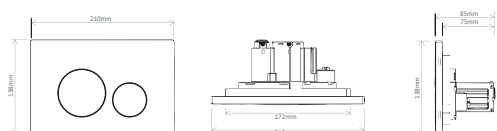

Round Flush Plate

Trend Panels are suitable for all Maison Banos WC frames and 820, 1000 and 1170 cistern

Q4-16266	Chrome	£72
Q4-16268	Brushed Brass	£155
Q4-16267	Matt Black	£72

Trade account holder? Check stock levels and order via our app or call 0845 500 4010