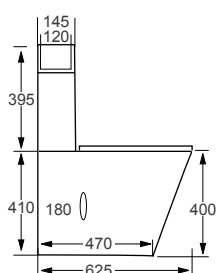

1 in 2 toilet combo

Q4-06418 2 in 1 Basin/ Toilet Combo **£495**

Technical Information

- Includes tap.
- Ideal for small spaces.
- Soft close seat.
- Hot and cold feed.

Our own delivery fleet - We're reliably in control