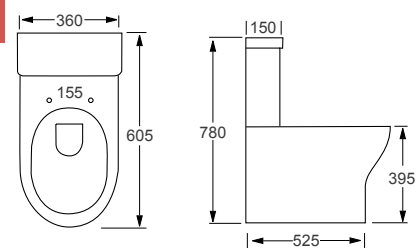

Q4-06404	Flush Fit WC Pan	£228
Q4-06403	Top Flush Cistern	£94
Q4-06401	Soft Close Seat	£70

Technical Information

- Soft closing seat.
- Quick release seat.

Icon

Q4-06411	Flush Fit WC Pan	£240
Q4-06409	Top Flush Cistern	£99
Q4-06407	Soft Close Seat	£70
Q4-06410	Slim Soft Close Seat	£80