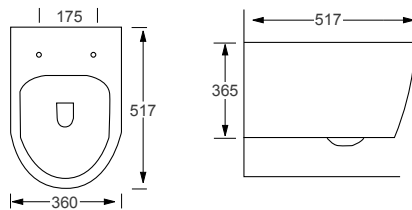

Signature

Q4-06416	Wall Hung Rimless WC	£255
Q4-06415	Soft Close Seat	£75

Technical Information

- Soft closing seat.
- Requires frame system.
- Rimless WC.

Trade account holder? Check stock levels and order via our app or call 0845 500 4010