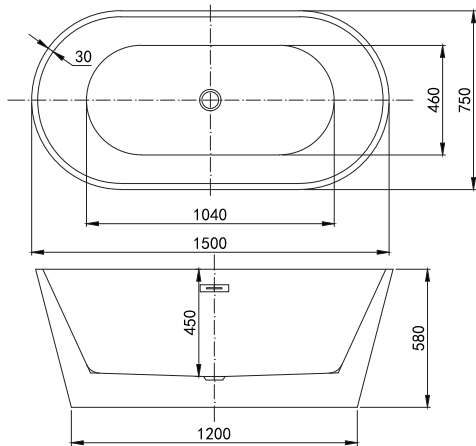

NEW 1500 x 750mm H580mm D420mm

Variant	Product Code	Price
Bathtub	Q4-06513	£1,320
Gloss White Waste Kit	Q4-06518	£70
Matt Black Waste Kit	Q4-06517	£70

Comes with Chrome Waste

1600