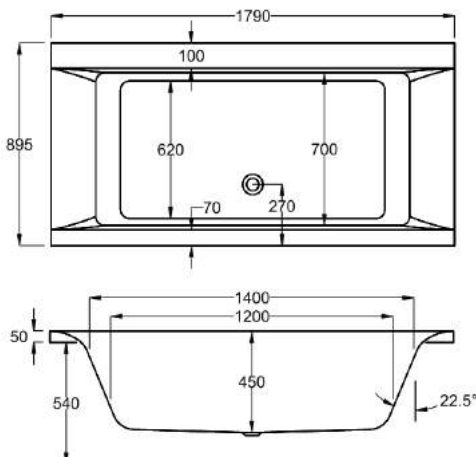

carron5

1800 x 800mm H540mm D450mm

230
LITRES

Variant	Product Code	Price
Bathtub	Q4-02096	£932
Front Panel	Q4-02322	£184
End Panel	Q4-02291	£122

carronite™

1800 x 800mm H540mm D450mm

230
LITRES

Variant	Product Code	Price
Bathtub	Q4-02097	£1,493
Front Panel	Q4-02323	£244
End Panel	Q4-02277	£162
C-Lenda Whirlpool System 1	Q4-02900	£1,592

1800

carron5

1800 x 900mm H540mm D450mm

290
LITRES

Variant	Product Code	Price
Bathtub	Q4-02098	£1,013
Front Panel	Q4-02322	£184
End Panel	Q4-02293	£136

carronite™

1800 x 900mm H540mm D450mm

290
LITRES

Variant	Product Code	Price
Bathtub	Q4-02099	£1,573
Front Panel	Q4-02323	£244
End Panel	Q4-02278	£178
C-Lenda Whirlpool System 1	Q4-02900	£1,592

We recommend

The Zaneti Series, Wall Hung Basin Unit see from **page 22**.

See our full range of **Zaneti** from **page 06**.