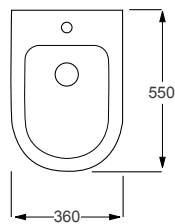

RAK

Resort

Q4-12259 Back to Wall Bidet

£263

Technical Information

- One tap hole.
- Integrated overflow.
- Floor mounted.