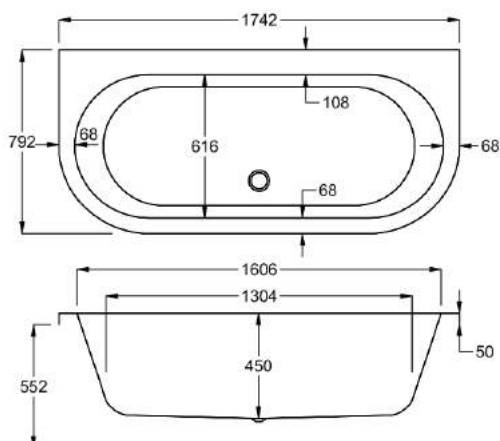

carron5 ©carronite™

20
YEARS
WARRANTY

All **carron5** baths are covered by a 20 year warranty.

30
YEARS
WARRANTY

All **©carronite™** baths are covered by a 30 year warranty.

For further details [see page 248](#).

1750