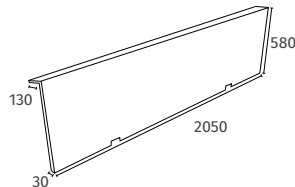

Ready to Tile Front Bath Panel with Lip 2050mm

2050 x 580 x 30mm
Easy to cut to size
Pre-formed panels with adjustable legs

Q4-23122 Front Panel 2050 with Lip **£216**