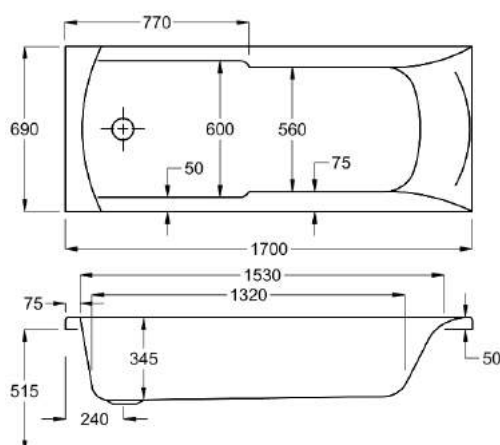

carron⁵

1700 x 700mm H515mm D345mm

145
LITRES

Variant	Product Code	Price
Bathtub	Q4-02126	£415
Front Panel	Q4-02320	£154
End Panel	Q4-02285	£122
CARRONITE L Shape Panel	Q4-02299	£439

carronite™

1700 x 700mm H515mm D345mm

145
LITRES

Variant	Product Code	Price
Bathtub	Q4-02127	£722
Front Panel	Q4-02321	£223
End Panel	Q4-02271	£162
CARRONITE L Shape Panel	Q4-02299	£439

Optional Grips

Optional Chrome Grips
(Pair Factory fitted before delivery)

Q4-02356 £55

carron⁵ **carronite**™

All **carron**⁵ baths are covered by a 20 year warranty.

All **carronite**™ baths are covered by a 30 year warranty.

For further details see page 248.