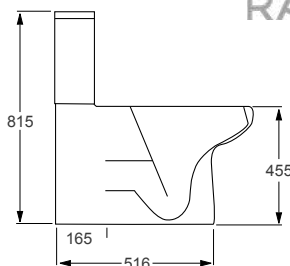

RAK

Compact Closed Back

Q4-12205	Tall Closed Back WC Pan	£333
Q4-12203	Top Flush 3/6ltr Cistern	£151
Q4-12153	Soft Close Seat	£120

Technical Information

- Soft closing seat.
- Quick release seat.
- Water inlet right or left.
- Tall WC.
- Short projection.