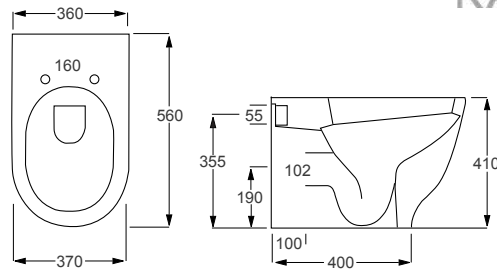

RAK

Moon

Q4-12228	Back to Wall Pan	£363
Q4-12236	Soft Close Seat	£164
Q4-19133	6/3 Ltr Concealed Cistern	£96

Technical Information

- Soft closing seat.
- Quick release seat.