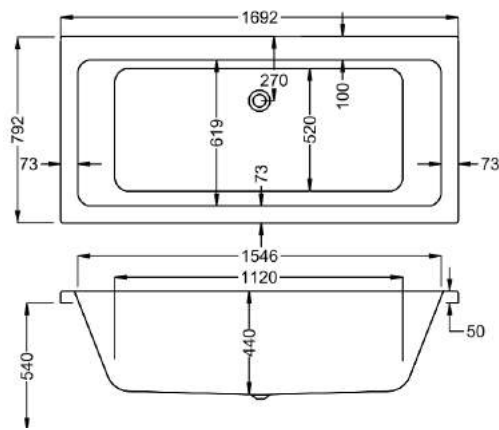

1700

carron⁵

1700 x 800mm H540mm D440mm

200 LITRES

Variant	Product Code	Price
Bathtub	Q4-02392	£576
Front Panel	Q4-02318	£173
End Panel	Q4-02291	£122

carronite™

1700 x 800mm H540mm D440mm

200 LITRES

Variant	Product Code	Price
Bathtub	Q4-02393	£856
Front Panel	Q4-02319	£234
End Panel	Q4-02277	£162
C-Lenda Whirlpool System 1	Q4-02900	£1,592