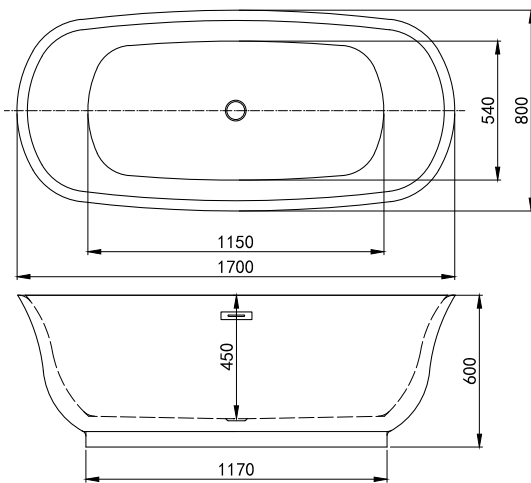

BATHS
330

1700