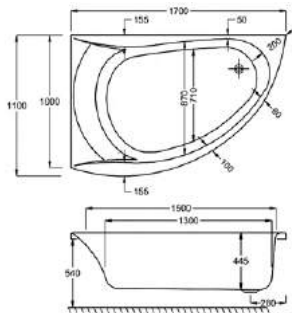

carron5 Omega

1700 x 1000mm RH H540mm D445mm

255
LITRES

Variant	Product Code	Price
Bathtub	Q4-02240	£1,259
Corner Panel	Q4-02306	£244

carronite™

1700 x 1000mm RH H540mm D445mm

255
LITRES

Variant	Product Code	Price
Bathtub	Q4-02241	£1,984
Corner Panel	Q4-02308	£460
C-Lenda Whirlpool System 1	Q4-02900	£1,592