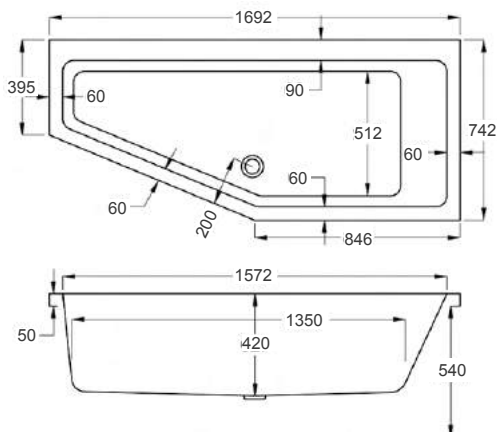

carron⁵

1700 x 750mm LH H540mm D420mm

211
LITRES

Variant	Product Code	Price
Bathtub	Q4-02179	£600
Front Panel	Q4-02328	£228
End Panel	Q4-02330	£104

carronite™

1700 x 750mm LH H540mm D420mm

211
LITRES

Variant	Product Code	Price
Bathtub	Q4-02177	£884
Front Panel	Q4-02329	£438
End Panel	Q4-02331	£145
C-Lenda Whirlpool System 1	Q4-02900	£1,592

1700