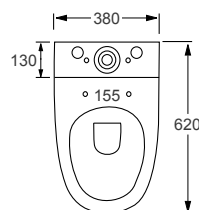

RAK

Sensation

Q4-12306	Flush Fit WC Pan	£466
Q4-12307	Top Flush Cistern	£209
Q4-12305	Soft Close Seat	£127

Technical Information

- Soft closing seat.
- Quick release seat.
- Water inlet right or left.
- Rimless WC.