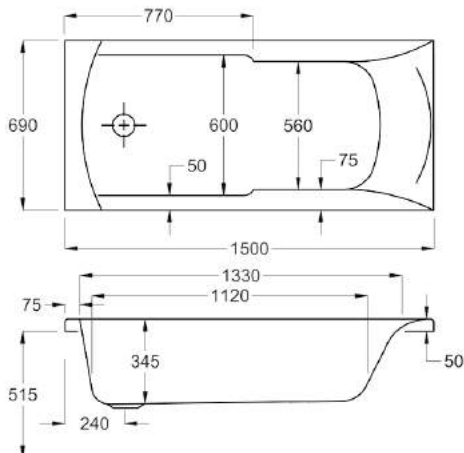

ECO MATRIX SE

carron

1500