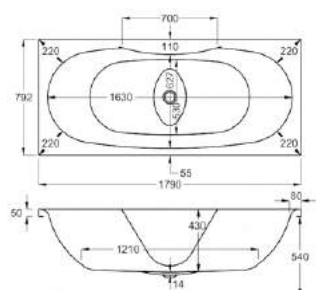

carronite™

1700 x 750mm H540mm D420mm

205 LITRES

Variant	Product Code	Price
Bathtub	Q4-02091	£907
Front Panel	Q4-02319	£234
End Panel	Q4-02275	£162
C-Lenda Whirlpool System 1	Q4-02900	£1,592

1800