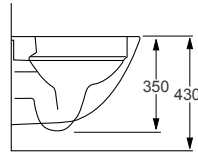

WALL HUNG TOILETS

RAK

Metropolitan

Q4-12090	Wall Hung Pan	£348
Q4-12130	Soft-Close Seat	£120

Technical Information 

- Soft closing seat.
- Requires frame system.
- Quick release seat.

RAK

Sensation