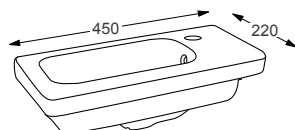

Resort

Q4-12267	450 Slimline Basin	£120
Q4-23201	Professional Basin Waste	£35

Technical Information

- 450 x 220
- 1 Tap hole, right hand.
- Professional basin waste, suitable for basins with and without an overflow, also able to adapt it to be freeflow

RAK