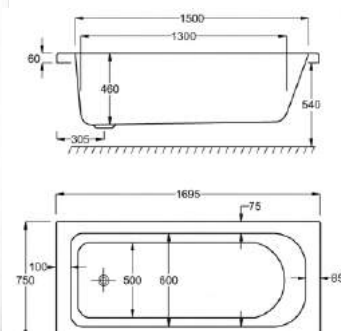

carronite⁵

1800 x 800mm H540mm D430mm

245
LITRES

Variant	Product Code	Price
Bathtub	Q4-02465	£798
Front Panel	Q4-02322	£184
End Panel	Q4-02291	£122

carronite^{TM}

1800 x 800mm H540mm D430mm

245
LITRES

Variant	Product Code	Price
Bathtub	Q4-02466	£1,104
Front Panel	Q4-02323	£244
End Panel	Q4-02277	£162
C-Lenda Whirlpool System 1	Q4-02900	£1,592

1700

carronite⁵

1700 x 750mm H540mm D460mm

210
LITRES

Variant	Product Code	Price
Bathtub	Q4-02045	£707
Front Panel	Q4-02318	£173
End Panel	Q4-02289	£122

carronite^{TM}

1700 x 750mm H540mm D460mm

210
LITRES

Variant	Product Code	Price
Bathtub	Q4-02046	£950
Front Panel	Q4-02319	£234
End Panel	Q4-02275	£162
C-Lenda Whirlpool System 1	Q4-02900	£1,592

We recommend

The Zaneti Aspect, Wall Hung Basin Unit see from **page 58**.

See our full range of **Zaneti** from **page 06**.