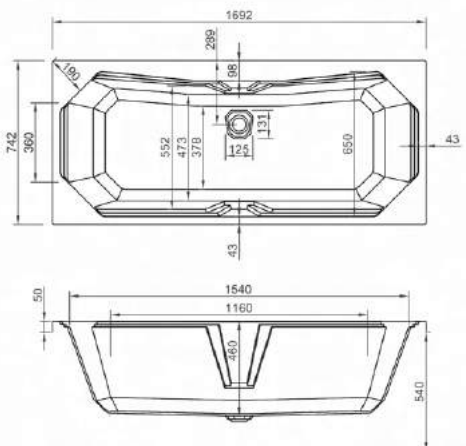

carronite™

1700 x 750mm H540mm D430mm

210
LITRES

Variant	Product Code	Price
Bathtub	Q4-02536	£1,296
Front Panel	Q4-02543	£256
L-Shaped Panel	Q4-02545	£432

Comes with Waste

1800