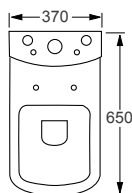

RAK

Summit

Q4-12212	Std. WC Pan	£303
Q4-12213	Top Flush 3/6ltr Cistern	£160
Q4-12137	Soft Close Seat	£120

Technical Information

- Soft closing seat.
- Quick release seat.
- Water inlet right or left.
- 6/3 litre cistern