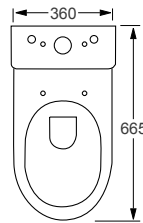

RAK

Moon

Q4-12227	Flush Fit WC Pan	£392
Q4-12231	Top Flush 3/6ltr Cistern	£209
Q4-12236	Soft Close Seat	£164

Technical Information

- Soft closing seat.
- Quick release seat.
- Water inlet right or left.