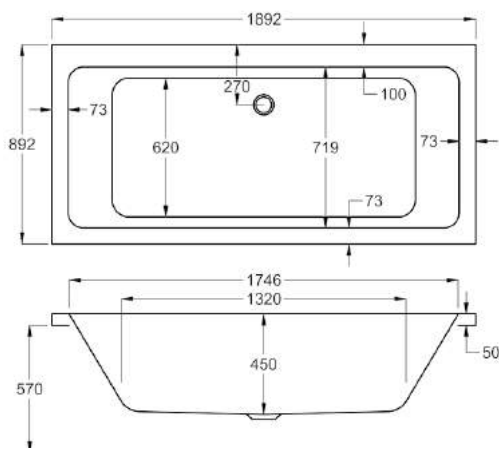

1900

carron⁵

1900 x 900mm H570mm D450mm

350 LITRES

Variant	Product Code	Price
Bathtub	Q4-02163	£983
Front Panel	Q4-02284	£184
End Panel	Q4-02294	£136

carronite™

1900 x 900mm H570mm D450mm

350 LITRES

Variant	Product Code	Price
Bathtub	Q4-02164	£1,440
Front Panel	Q4-02270	£244
End Panel	Q4-02279	£178
C-Lenda Whirlpool System 1	Q4-02900	£1,592