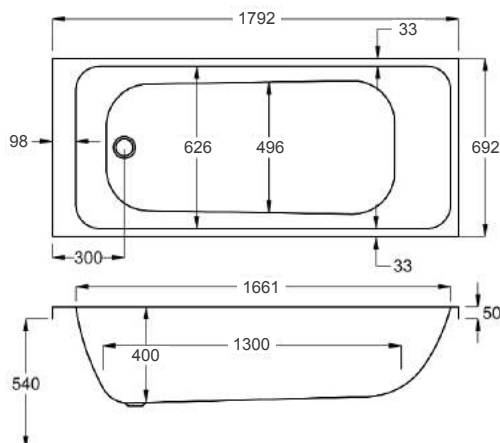

carron5

1750 x 750mm H540mm D410mm

264
LITRES

Variant	Product Code	Price
Bathtub	Q4-02591	£617
Front Panel	Q4-02601	£173
End Panel	Q4-02289	£122
CARRONITE L Shape Panel	Q4-02502	£439

carronite™

1750 x 750mm H540mm D410mm

264
LITRES

Variant	Product Code	Price
Bathtub	Q4-02592	£985
Front Panel	Q4-02602	£234
End Panel	Q4-02275	£162
CARRONITE L Shape Panel	Q4-02502	£439

1800

carron5

1800 x 700mm H540mm D400mm

255
LITRES

Variant	Product Code	Price
Bathtub	Q4-02571	£629
Front Panel	Q4-02322	£184
End Panel	Q4-02286	£122
CARRONITE L Shape Panel	Q4-02311	£439

carronite™

1800 x 700mm H540mm D400mm

255
LITRES

Variant	Product Code	Price
Bathtub	Q4-02572	£1,010
Front Panel	Q4-02323	£244
End Panel	Q4-02272	£162
CARRONITE L Shape Panel	Q4-02311	£439