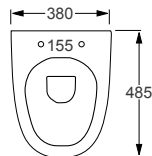

WALL HUNG TOILETS

RAK

Metropolitan

Q4-12090	Wall Hung Pan	£348
Q4-12130	Soft-Close Seat	£120

Technical Information 

- Soft closing seat.
- Requires frame system.
- Quick release seat.

RAK

Sensation