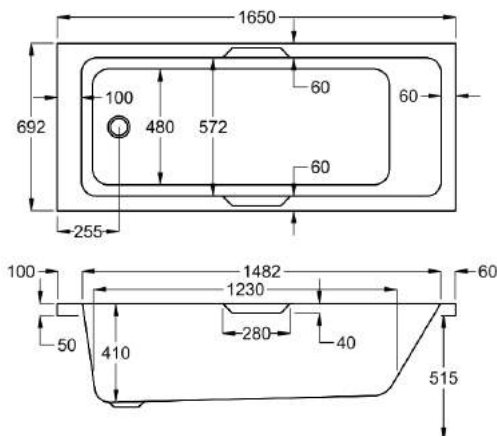

carron5

1650 x 700mm H515mm D410mm

216 LITRES

Variant	Product Code	Price
Bathtub	Q4-02523	£484
Front Panel	Q4-02282	£154
End Panel	Q4-02285	£122

carronite™

1650 x 700mm H515mm D410mm

216 LITRES

Variant	Product Code	Price
Bathtub	Q4-02524	£775
Front Panel	Q4-02268	£223
End Panel	Q4-02271	£162
C-Lenda Whirlpool System 1	Q4-02900	£1,592

1700