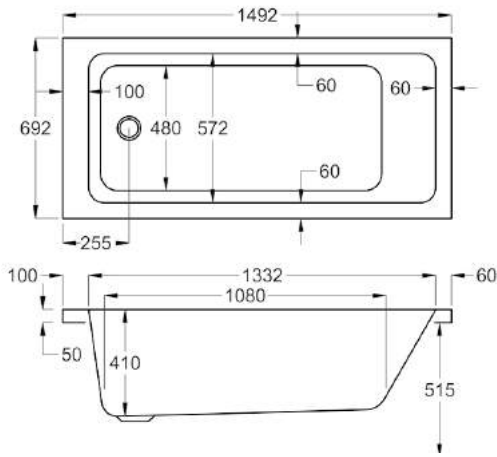

1500

carron5

1500 x 700mm H515mm D410mm

198 LITRES

Variant	Product Code	Price
Bathtub	Q4-02141	£415
Front Panel	Q4-02315	£154
End Panel	Q4-02285	£122

carronite™

1500 x 700mm H515mm D410mm

198 LITRES