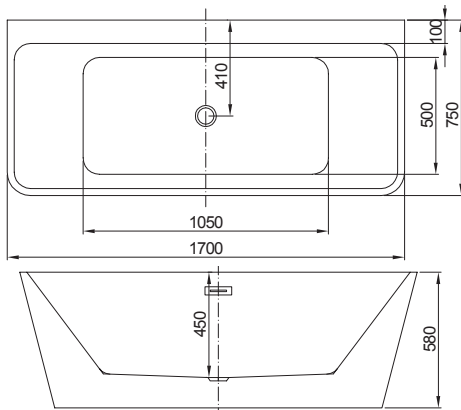

1700 x 800mm H580mm D430mm

245
LITRES

Variant	Product Code	Price
Bathtub	Q4-06504	£1,470
Gloss White Waste Kit	Q4-06518	£70
Matt Black Waste Kit	Q4-06517	£70

Comes with Chrome Waste

Key features

- 10 Year warranty.
- Leading European Manufacture.
- Premium strength.
- Heat retaining quality acrylic.
- Industry leading design.

Trade account holder? Check stock levels and order via our app or call 0845 500 4010