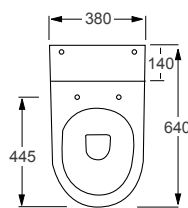

RAK

Des

Q4-12343	Flush Fit WC Pan	£429
Q4-12307	Top Flush Cistern	£209
Q4-12342	Soft Close Seat	£127

Technical Information

- Soft closing seat.
- Quick release seat.
- Water inlet right or left.
- Rimless WC.
- 6/3 litre cistern.