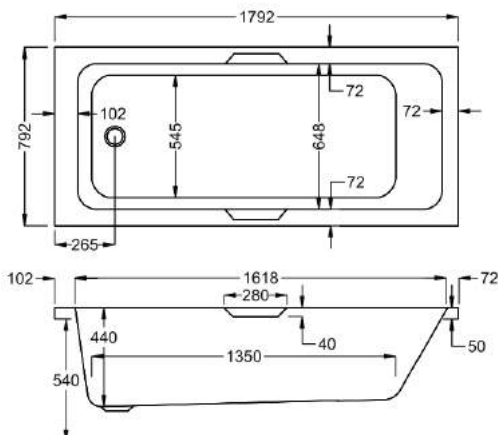

carron⁵

1800 x 800mm H540mm D440mm

285
LITRES

Variant	Product Code	Price
Bathtub	Q4-02396	£673
Front Panel	Q4-02322	£184
End Panel	Q4-02291	£122

carronite™

1800 x 800mm H540mm D440mm

285
LITRES

Variant	Product Code	Price
Bathtub	Q4-02397	£958
Front Panel	Q4-02323	£244
End Panel	Q4-02277	£162
C-Lenda Whirlpool System 1	Q4-02900	£1,592

1700