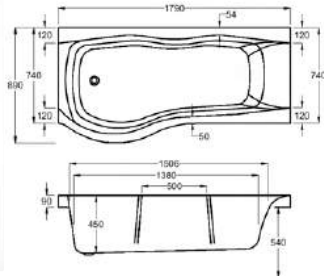

SIGMA & URBAN SWING SHOWER BATH

1800