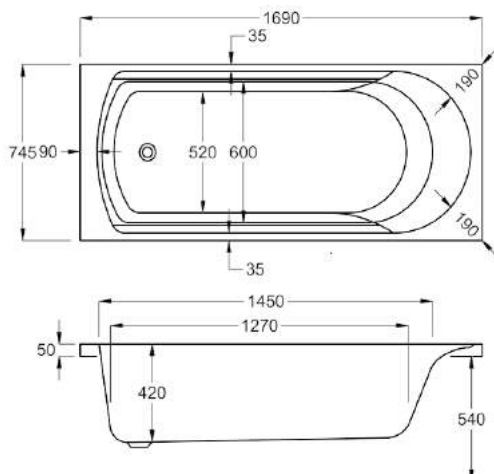

carron5

1700 x 750mm H540mm D420mm

195 LITRES

Variant	Product Code	Price
Bathtub	Q4-02015	£508
Front Panel	Q4-02318	£173
End Panel	Q4-02289	£122

carronite™

1700 x 750mm H540mm D420mm

195 LITRES

Variant	Product Code	Price
Bathtub	Q4-02016	£800
Front Panel	Q4-02319	£234
End Panel	Q4-02275	£162
C-Lenda Whirlpool System 1	Q4-02900	£1,592

We recommend

The Zaneti Senza Pro, Wall Hung Basin Unit see from [page 86](#).

See our full range of [Zaneti](#) from [page 06](#).