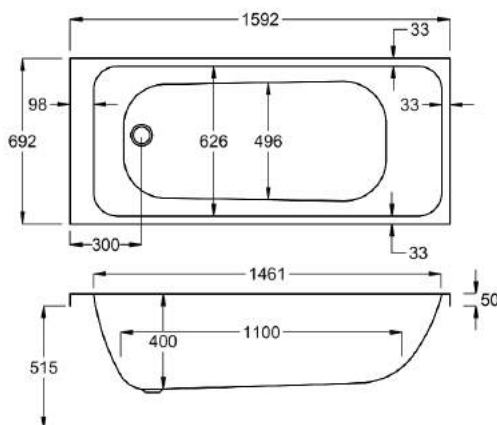

carron⁵

1600 x 700mm H515mm D400mm

204 LITRES

Variant	Product Code	Price
Bathtub	Q4-02420	£481
Front Panel	Q4-02316	£154
End Panel	Q4-02285	£122
CARRONITE L Shape Panel	Q4-02503	£439

carronite™

1600 x 700mm H515mm D400mm

204 LITRES

Variant	Product Code	Price
Bathtub	Q4-02421	£821
Front Panel	Q4-02317	£223
End Panel	Q4-02271	£162
CARRONITE L Shape Panel	Q4-02503	£439

1700