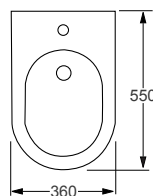

RAK

Kala

Q4-12158 Back to Wall Bidet

£242

Technical Information

- One tap hole.
- Integrated overflow.
- Floor mounted.