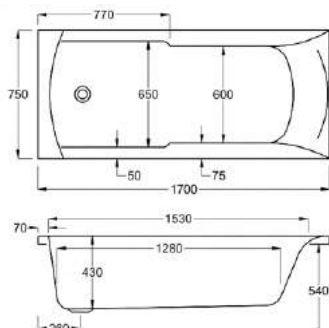

See our full range of **Zaneti** from **page 06**.

Key features

- Made in the UK.
- Superb heat retention.
- Premium strength.
- Industry leading design.
- Built to last.

INDEX, APEX & SIT BATH

carron

1700