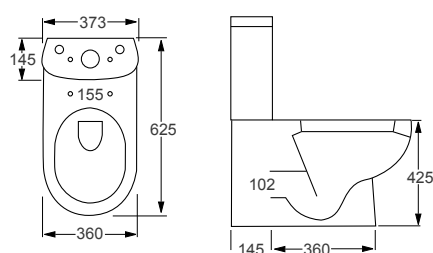

Kala

Q4-12161	Flush Fit WC Pan	£206
Q4-12159	Top Flush 6/3ltr Cistern	£120
Q4-12170	Soft Close Seat	£109

Technical Information

- Soft closing seat.
- Short projection.