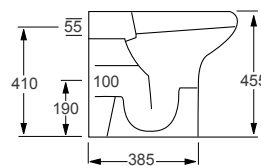

RAK

Resort High

Q4-12293	Back to Wall Rimless Pan	£359
Q4-12287	Slim Soft Close Seat	£120
Q4-12269	Soft Close Seat	£120
Q4-19133	6/3 Ltr Concealed Cistern	£96

Technical Information

- Soft closing seat.
- Rimless WC.
- Quick release seat.
- Tall WC.

RAK

Compact High

Q4-12149	Back to Wall Pan	£254
Q4-12154	Soft Close Seat	£120
Q4-19133	6/3 Ltr Concealed Cistern	£96

Technical Information

- Soft closing seat.
- Rimless WC.
- Quick release seat.
- Tall WC.

RAK

Resort Extra High

Q4-12272	Back to Wall Rimless Pan	£429
Q4-12287	Slim Soft Close Seat	£120
Q4-12269	Soft Close Seat	£120
Q4-19133	6/3 Ltr Concealed Cistern	£96

Technical Information

- Soft closing seat.
- Rimless WC.
- Quick release seat.
- Tall WC.

RAK

Compact Extra High

Q4-12151	Back to Wall Pan	£242
Q4-12154	Soft Close Seat	£120
Q4-19133	6/3 Ltr Concealed Cistern	£96

Technical Information

- Soft closing seat.
- Rimless WC.
- Quick release seat.
- Tall WC.

We recommend

The Zaneti Architect Furniture Range see from **page 114**.

See our full range of **Zaneti** from **page 06**.