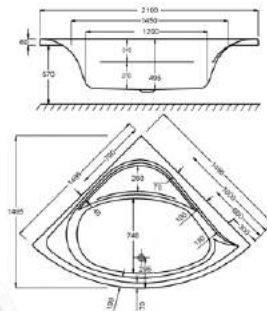

1500

carron5 Centennial

1500 x 1500mm H570mm D495mm

407
LITRES

Variant	Product Code	Price
Bathtub	Q4-02230	£1,423
Corner Panel	Q4-02264	£244

carronite™

1500 x 1500mm H570mm D495mm

407
LITRES