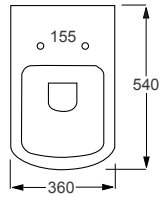

RAK

Summit

Q4-12332	Wall Hung Rimless Pan	£352
Q4-12137	Soft Close Seat	£120

Technical Information

- Soft closing seat.
- Requires frame system.
- Rimless WC.

RAK