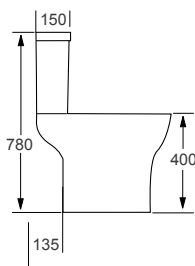

H405 W390 D565

Q4-31013 Bidet - 1 Tap Hole	£392
-----------------------------	------

CLOSED COUPLED TOILETS

Open Back

From **£344**

Icon toilet shown.

TOILETS
214

Icon