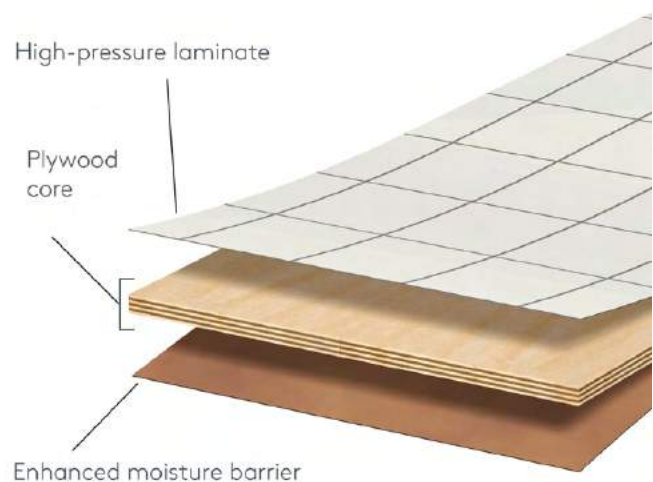

Fibo

Designed and manufactured in Norway. Our waterproof wall panels are designed to make installation easy and efficient. The wall system can be installed 5 times faster than tiles, and panels can be attached to timber frame, tiles or plasterboard.

Fibo wall panels come with a unique Aqualock 'click-lock' system that provides a 100% waterproof surface when used in conjunction with an approved sealant, making the job quick and easy, the joints virtually invisible.

Our waterproof wall panels have now been verified to be anti-bacterial. All our surfaces have been thoroughly tested at an independent laboratory in accordance with ISO 22196:2011