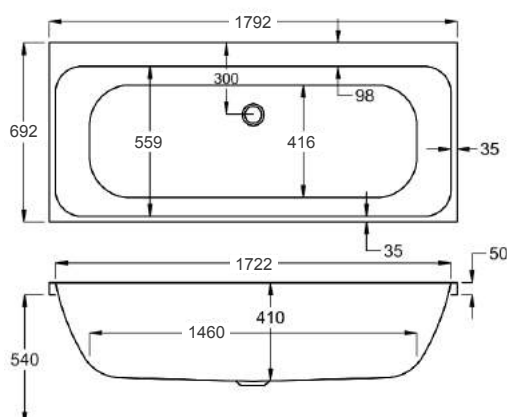

carron5

1800 x 700mm H540mm D410mm

231
LITRES

Variant	Product Code	Price
Bathtub	Q4-02573	£629
Front Panel	Q4-02322	£184
End Panel	Q4-02286	£122
CARRONITE L Shape Panel	Q4-02311	£439

carronite™

1800 x 700mm H540mm D410mm

231
LITRES

Variant	Product Code	Price
Bathtub	Q4-02574	£1,010
Front Panel	Q4-02323	£244
End Panel	Q4-02272	£162
CARRONITE L Shape Panel	Q4-02311	£439