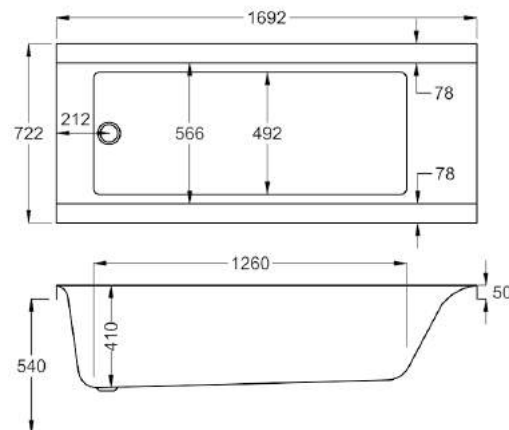

carron⁵ Arc DE

1800 x 800mm H540mm D430mm

210
LITRES

Variant	Product Code	Price
Bathtub	Q4-02019	£610
Front Panel	Q4-02322	£184
End Panel	Q4-02291	£122

carronite™

1800 x 800mm H540mm D430mm

210
LITRES

Variant	Product Code	Price
Bathtub	Q4-02020	£884
Front Panel	Q4-02323	£244
End Panel	Q4-02277	£162
C-Lenda Whirlpool System 1	Q4-02900	£1,592

1700

carron⁵ Urban SE

1700 x 725mm H540mm D410mm

224
LITRES

Variant	Product Code	Price
Bathtub	Q4-02363	£511
Front Panel	Q4-02318	£173
End Panel	Q4-02287	£122

carronite™

1700 x 725mm H540mm D410mm

224
LITRES

Variant	Product Code	Price
Bathtub	Q4-02364	£778
Front Panel	Q4-02319	£234
End Panel	Q4-02307	£162
C-Lenda Whirlpool System 1	Q4-02900	£1,592