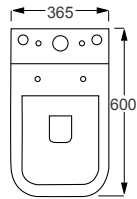

RAK

Series 600

Q4-12200	Std. WC Pan	£197
Q4-12201	Top Flush Cistern	£165
Q4-12156	Soft Close Seat	£109

Technical Information

- Soft closing seat.
- Short projection.
- Water inlet right or left.
- Quick release seat.