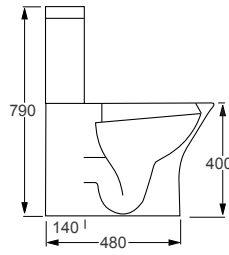

Morning

Q4-12275	Flush Fit Pan	£177
Q4-12274	Top Flush Cistern	£120
Q4-12278	Soft Close Seat	£109

Technical Information

- Soft closing seat.
- Quick release seat.
- Water inlet right or left.
- Rimless WC.
- 6/3 litre cistern