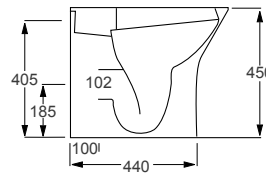

RAK

Resort Extra High

Q4-12272	Back to Wall Rimless Pan	£429
Q4-12287	Slim Soft Close Seat	£120
Q4-12269	Soft Close Seat	£120
Q4-19133	6/3 Ltr Concealed Cistern	£96

Technical Information

- Soft closing seat.
- Rimless WC.
- Quick release seat.
- Tall WC.