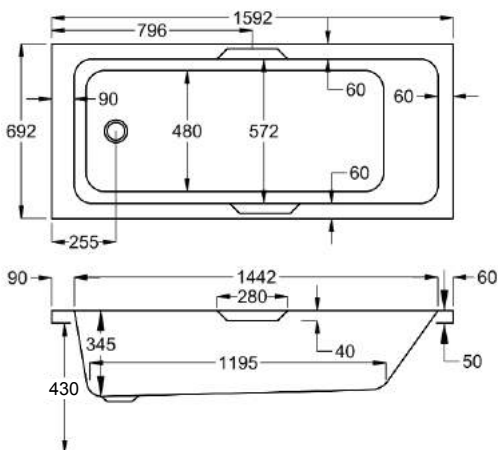

carron5

1600 x 700mm H430mm D345mm

165
LITRES

Variant	Product Code	Price
Bathtub	Q4-02449	£484
Front Panel	Q4-02254	£154
End Panel	Q4-02258	£122
CARRONITE L Shape Panel	Q4-02500	£439

carronite™

1600 x 700mm H430mm D345mm

165
LITRES

Variant	Product Code	Price
Bathtub	Q4-02450	£775
Front Panel	Q4-02255	£223
End Panel	Q4-02259	£162
CARRONITE L Shape Panel	Q4-02500	£439

1700