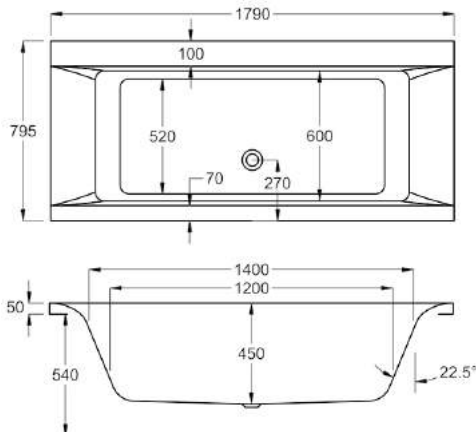

1800

carron5

1800 x 800mm H540mm D450mm

230
LITRES

Variant	Product Code	Price
Bathtub	Q4-02096	£932
Front Panel	Q4-02322	£184
End Panel	Q4-02291	£122

carronite™

1800 x 800mm H540mm D450mm

230
LITRES