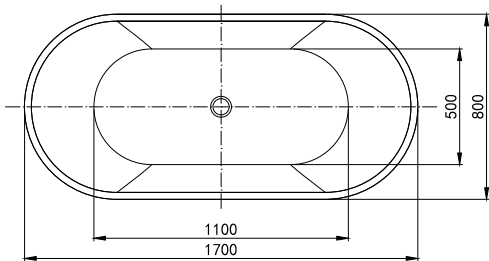

331 BATHS

1700

1700 x 800mm H704mm D460mm Black