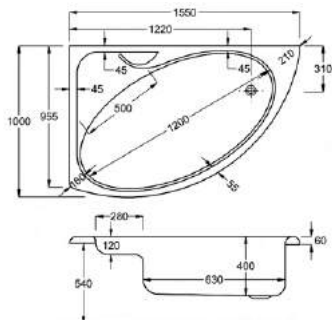

carron⁵ Dove Corner Bath

1550 x 950mm RH H540mm D400mm

190
LITRES

Variant	Product Code	Price
Bathtub	Q4-02234	£965
Corner Panel	Q4-02262	£244

carronite™

1550 x 950mm RH H540mm D400mm

190
LITRES

Variant	Product Code	Price
Bathtub	Q4-02235	£1,306
Corner Panel	Q4-02263	£460
C-Lenda Whirlpool System 1	Q4-02900	£1,592