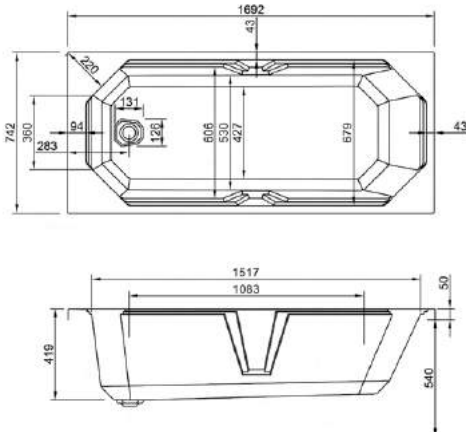

HIGHGATE SE & DE

carron

1700

carronite™

1700 x 750mm H540mm D430mm

216
LITRES

Variant	Product Code	Price
Bathtub	Q4-02535	£1,296
Front Panel	Q4-02543	£256
L-Shaped Panel	Q4-02545	£432

Comes with Waste & Grips

1800