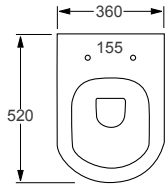

RAK

Compact High

Q4-12149	Back to Wall Pan	£254
Q4-12154	Soft Close Seat	£120
Q4-19133	6/3 Ltr Concealed Cistern	£96

Technical Information

- Soft closing seat.
- Rimless WC.
- Quick release seat.
- Tall WC.