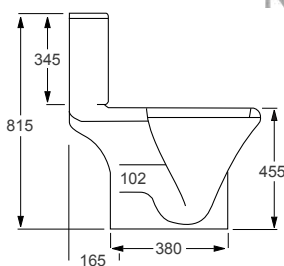

RAK

Compact Open Back

Q4-12206	Tall Open Back WC Pan	£333
Q4-12203	Top Flush 3/6ltr Cistern	£151
Q4-12153	Soft Close Seat	£120

Technical Information

- Soft closing seat.
- Quick release seat.
- Water inlet right or left.
- Tall WC.
- Short projection.