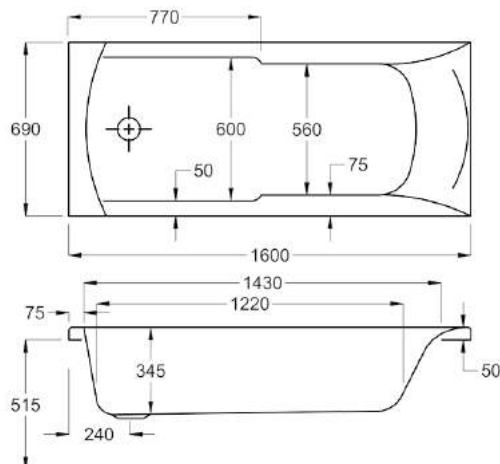

1600

carron⁵

1600 x 700mm H515mm D345mm

138
LITRES

Variant	Product Code	Price
Bathtub	Q4-02124	£415
Front Panel	Q4-02316	£154
End Panel	Q4-02285	£122
CARRONITE L Shape Panel	Q4-02503	£439

carronite[™]

1600 x 700mm H515mm D345mm