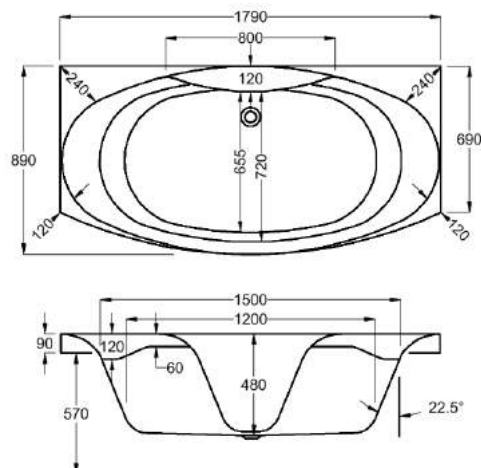

carron⁵ Equity DE

1800 x 800mm H540mm D440mm

225
LITRES

Variant	Product Code	Price
Bathtub	Q4-02361	£1,012
Front Panel	Q4-02322	£184
End Panel		£122

carronite™

1800 x 800mm H540mm D440mm

225
LITRES

Variant	Product Code	Price
Bathtub	Q4-02362	£1,481
Front Panel	Q4-02323	£244
End Panel	Q4-02277	£162
C-Lenda Whirlpool System 1	Q4-02900	£1,592

1800

carron⁵ Mistral DE

1800 x 700-900mm H570mm D480mm

330
LITRES

Variant	Product Code	Price
Bathtub	Q4-02128	£1,244
Front Panel	Q4-02302	£264
End Panel	Q4-02303	£137

carronite™

1800 x 700-900mm H570mm D480mm

330
LITRES

Variant	Product Code	Price
Bathtub	Q4-02129	£1,835
Front Panel		N/A
End Panel		N/A
C-Lenda Whirlpool System 1	Q4-02900	£1,592