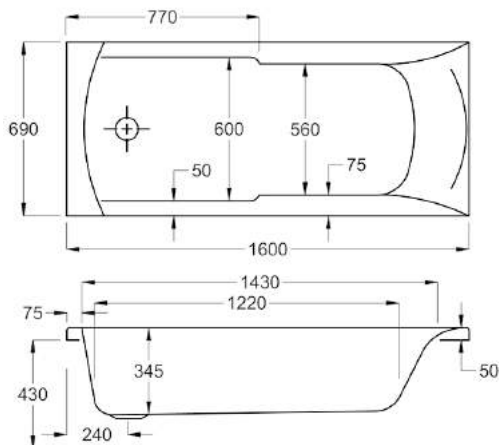

carron⁵

1600 x 700mm H430mm D345mm

138
LITRES

Variant	Product Code	Price
Bathtub	Q4-02033	£415
Front Panel	Q4-02254	£154
End Panel	Q4-02258	£122
CARRONITE L Shape Panel	Q4-02500	£439

carronite™

1600 x 700mm H430mm D345mm

138
LITRES

Variant	Product Code	Price
Bathtub	Q4-02034	£722
Front Panel	Q4-02255	£223
End Panel	Q4-02259	£162
CARRONITE L Shape Panel	Q4-02500	£439

1650