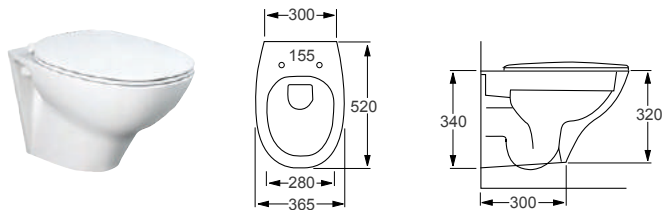

RAK

Morning

Q4-12277	Wall Hung Pan	£209
Q4-12278	Soft Close Seat	£109

Technical Information

- Soft closing seat.
- Rimless WC.
- Quick release seat.
- Requires frame system.