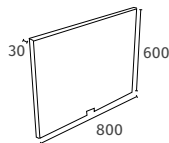

Q4-23120 End Panel 800mm **£92**