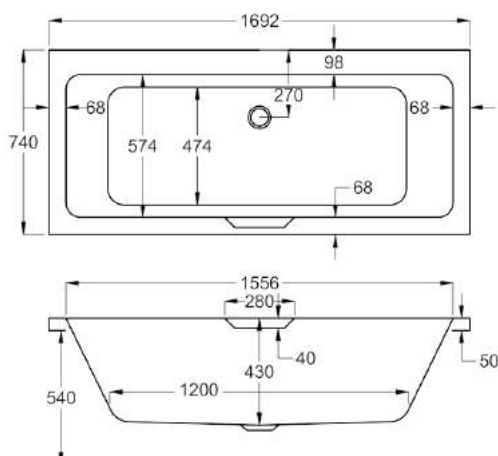

Variant	Product Code	Price
Bathtub	Q4-02397	£958
Front Panel	Q4-02323	£244
End Panel	Q4-02277	£162
C-Lenda Whirlpool System 1	Q4-02900	£1,592

1700

carron⁵ Integra Single Grip DE

1700 x 750mm H540mm D430mm