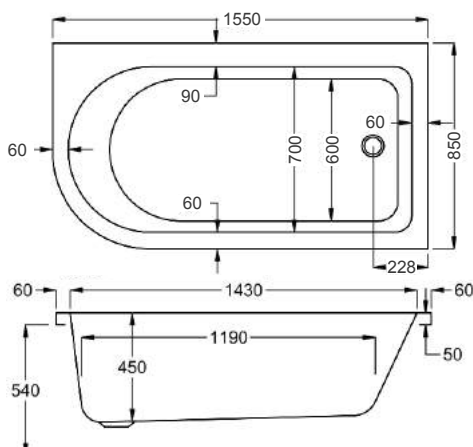

STATUS SHOWER BATH

carron

From **£888**

FREE SCREEN

WHEN YOU BUY A CARRONITE SHOWER BATH & CARRONITE PANEL TOGETHER

1550

carron5

1550 x 850mm LH H540mm D450mm

262
LITRES

Variant	Product Code	Price
Bathtub	Q4-02398	£888
Curved Panel	Q4-02404	£325
Shower Screen	Q4-04001	£182

carronite™

1550 x 850mm LH H540mm D450mm

262
LITRES

Variant	Product Code	Price
Bathtub	Q4-02399	£1,397
Curved Panel	Q4-02405	£463
Shower Screen	Q4-04001	£182
C-Lenda Whirlpool System 1	Q4-02900	£1,592

1550

carron5

1550 x 850mm RH H540mm D450mm

262
LITRES

Variant	Product Code	Price
Bathtub	Q4-02400	£888
Curved Panel	Q4-02404	£325
Shower Screen	Q4-04001	£182

carronite™

1550 x 850mm RH H540mm D450mm

262
LITRES

Variant	Product Code	Price
Bathtub	Q4-02401	£1,397
Curved Panel	Q4-02405	£463
Shower Screen	Q4-04001	£182
C-Lenda Whirlpool System 1	Q4-02900	£1,592

Over 5,000 products - We're reliably different