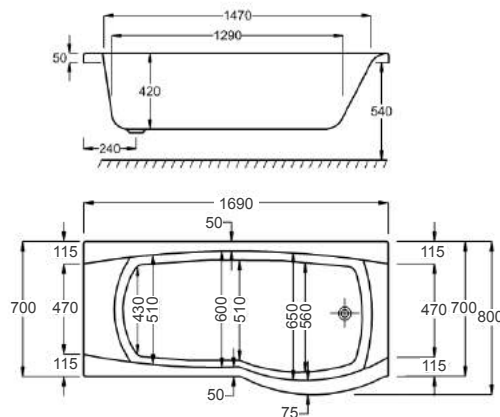

carron5

1700 x 700-800mm RH H540mm D420mm

230
LITRES

Variant	Product Code	Price
Bathtub	Q4-02077	£839
Front Panel	Q4-02297	£221
End Panel	Q4-02312	£144
Shower Screen	Q4-02343	£371

carronite™

1700 x 700-800mm RH H540mm D420mm

230
LITRES

Variant	Product Code	Price
Bathtub	Q4-02078	£1,322
Front Panel	Q4-02298	£461
End Panel	Q4-02313	£197
Shower Screen	Q4-02343	£371
C-Lenda Whirlpool System 1	Q4-02900	£1,592