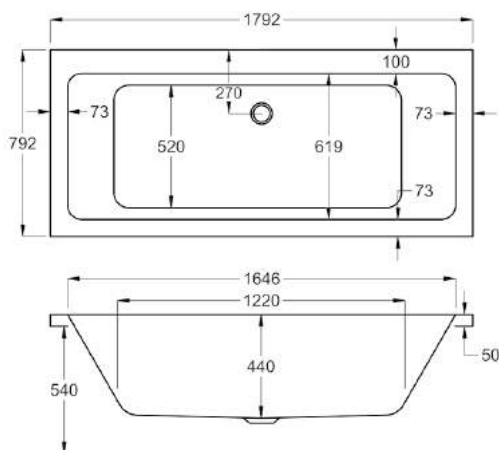

1800

carron⁵

1800 x 800mm H540mm D440mm

230 LITRES

Variant	Product Code	Price
Bathtub	Q4-02161	£626
Front Panel	Q4-02322	£184
End Panel	Q4-02291	£122

carronite™

1800 x 800mm H540mm D440mm

230 LITRES

Variant	Product Code	Price
Bathtub	Q4-02162	£924
Front Panel	Q4-02323	£244
End Panel	Q4-02277	£162
C-Lenda Whirlpool System 1	Q4-02900	£1,592