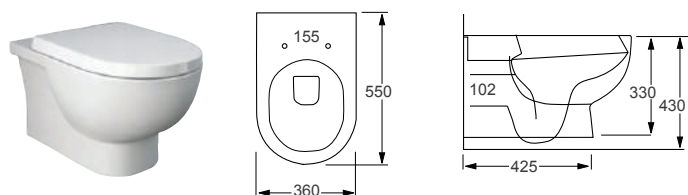

RAK

Compact

Q4-12063	Wall-Hung Pan	£286
Q4-12153	Soft Close Seat	£120

Technical Information

- Soft closing seat.
- Quick release seat.
- Requires frame system.

RAK

Kala

Q4-12216	Wall Hung Rimless WC	£275
Q4-12170	Soft Close Seat	£109