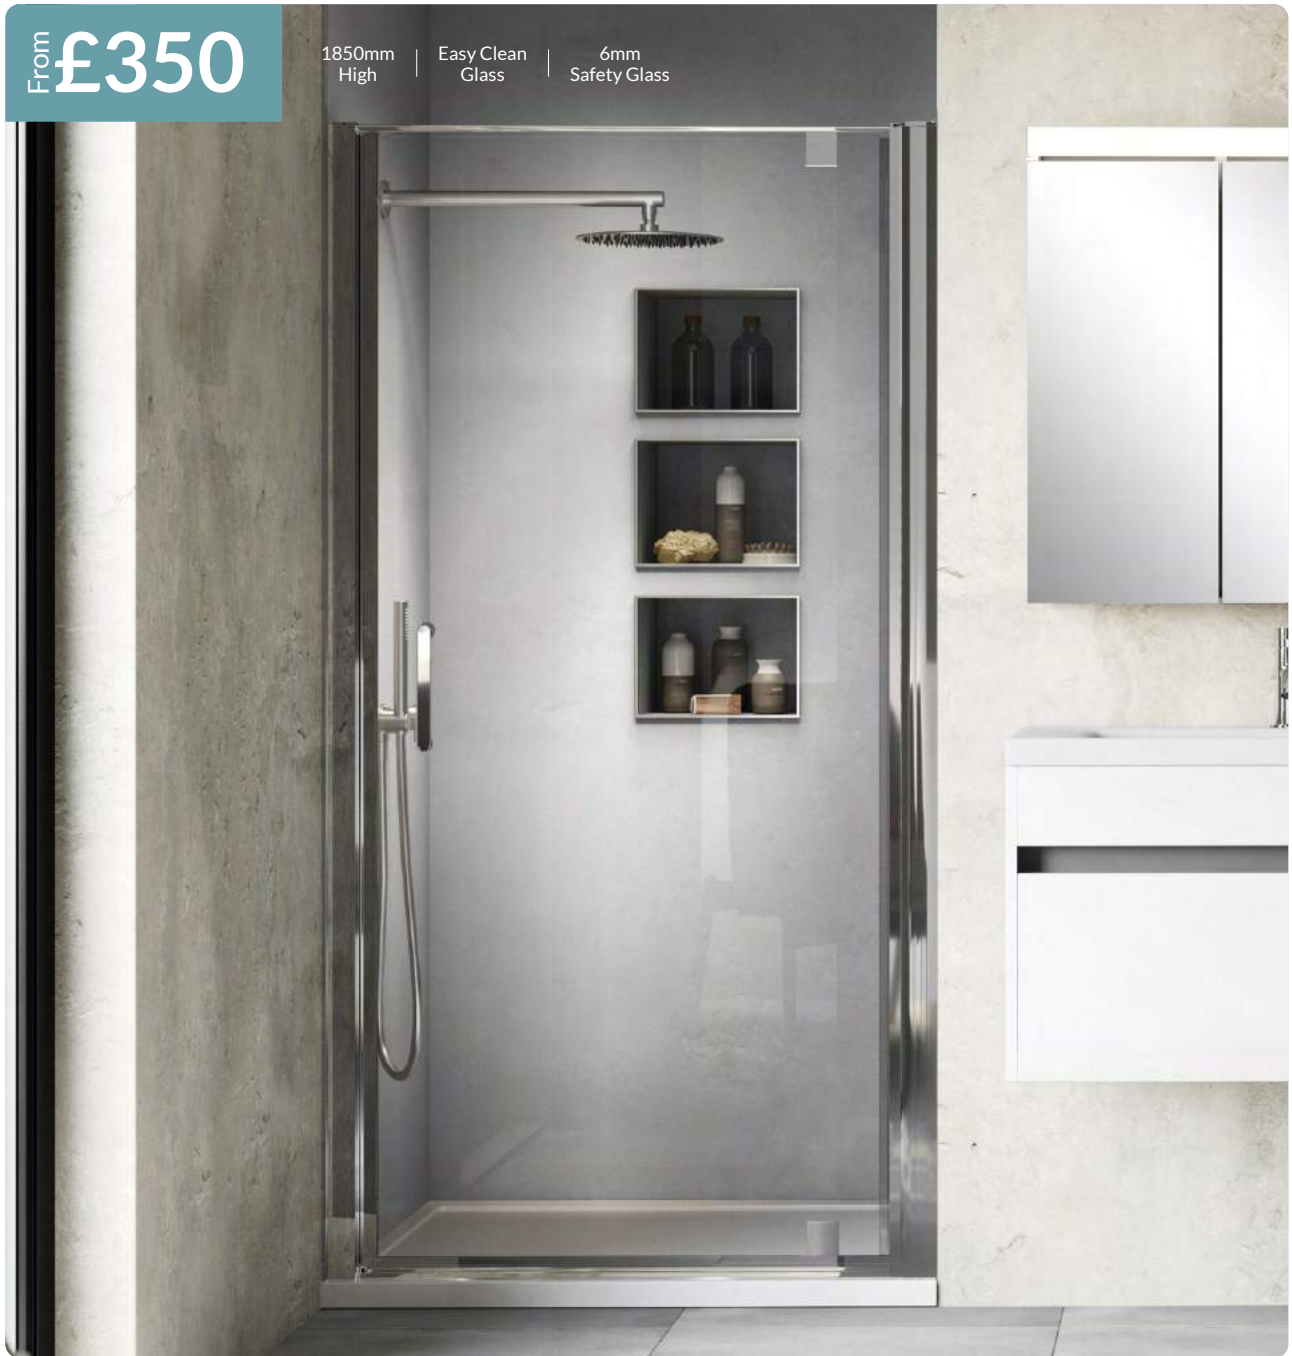

Next -day delivery - We're reliably fast

FUSION 6 - PIVOT DOOR

From **£350**

1850mm High | Easy Clean Glass | 6mm Safety Glass

ENCLOSURES 346

Maison Banos Fusion 6 Pivot Shower Door

Ref	Finish	Size	Adjustment	Door Opening	Glass	Price
Q4-04029	Chrome	700	670-690mm	475mm	6mm	£350
Q4-04030	Chrome	760	730-750mm	505mm	6mm	£374
Q4-04031	Chrome	800	770-790mm	525mm	6mm	£386
Q4-04032	Chrome	900	870-890mm	575mm	6mm	£403