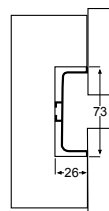

Everything's triple-checked - We're reliably accurate