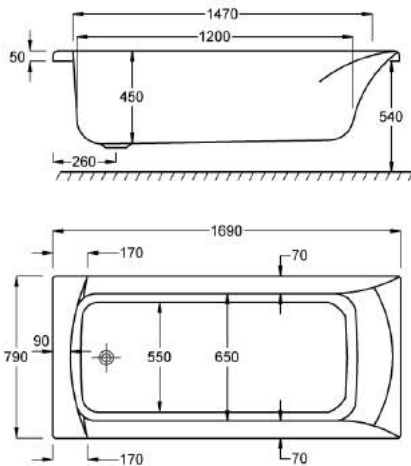

carron5

1700 x 750mm H540mm D440mm

195 LITRES

Variant	Product Code	Price
Bathtub	Q4-02189	£668
Front Panel	Q4-02318	£173
End Panel	Q4-02289	£122

carronite™

1700 x 750mm H540mm D440mm

195 LITRES

Variant	Product Code	Price
Bathtub	Q4-02190	£978
Front Panel	Q4-02319	£234
End Panel	Q4-02275	£162
C-Lenda Whirlpool System 1	Q4-02900	£1,592

1700