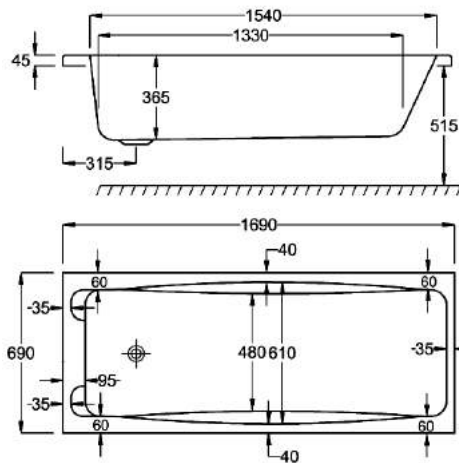

SWALLOW TWIN GRIP SE

carron

1700