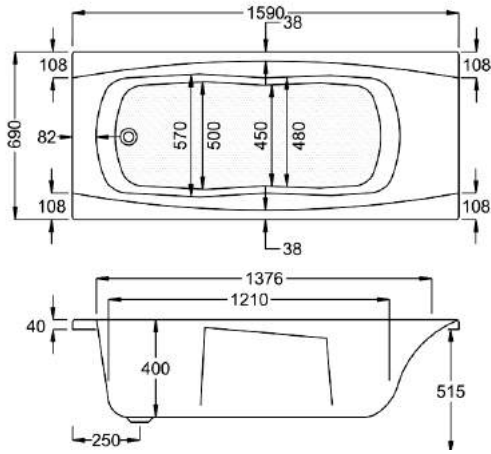

Trade account holder? Check stock levels and order via our app or call 0845 500 4010

1600

carron⁵

1600 x 700mm H515mm D400mm

162
LITRES

Variant	Product Code	Price
Bathtub	Q4-02110	£408
Front Panel	Q4-02316	£154
End Panel	Q4-02285	£122