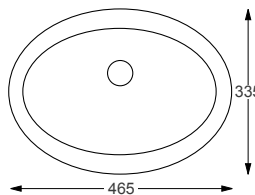

RAK

Lilly

Q4-12299	Inset Basin	£118
Q4-23201	Professional Basin Waste	£35

Technical Information

- 465 x 335
- 0 Tap hole.
- Under counter.
- Professional basin waste, suitable for basins with and without an overflow, also able to adapt it to freeflow

We recommend

The Maison Banos, Artist Tap Range. see from **page 366**.

See our full range of **Taps** from **page 364**.