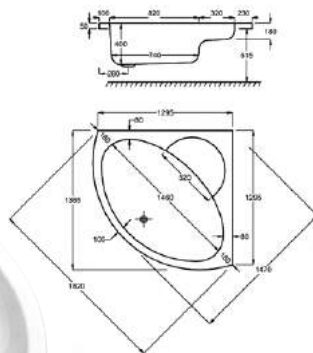

carronite™

1300 x 1300mm H540mm D450mm

295
LITRES

Variant	Product Code	Price
Bathtub	Q4-02245	£1,790
Corner Panel	Q4-02305	£460
C-Lenda Whirlpool System 1	Q4-02900	£1,592

1300

carron⁵ Monarch Corner Bath

1300 x 1300mm H540mm D400mm