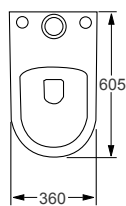

Icon

Q4-06408	Std WC Pan	£175
Q4-06409	Top Flush Cistern	£99
Q4-06407	Soft Close Seat	£70
Q4-06410	Slim Soft Close Seat	£80

Technical Information

- Soft closing seat.
- Quick release seat.
- Water inlet right or left.

Trade account holder? Check stock levels and order via our app or call 0845 500 4010