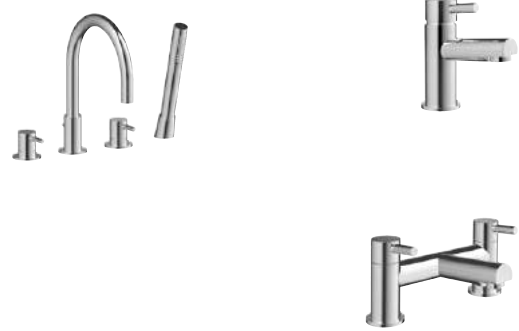

Trend

Ref	Description	Pressure	Price
Q4-43080	Basin Mono (Includes Sprung Waste)	LP2	£128
Q4-43085	Deck Mounted Bath Filler	MP	£186
Q4-43086	Deck Mounted Bath Shower Mixer (Includes Shower Kit)	MP	£229
Q4-43087	4 Hole Deck Mounted Bath Shower Mixer	MP	£413