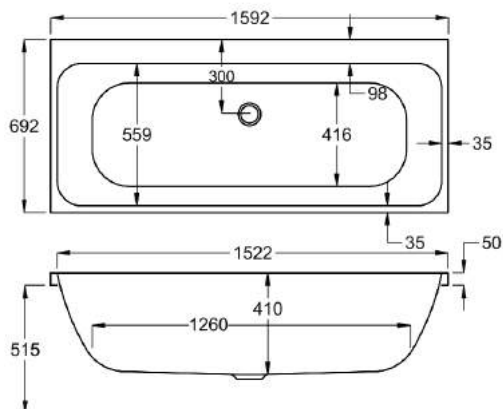

Central waste gives you the option of bathing at either end and centre tap options make for easier operation.

1600

carron⁵

1600 x 700mm H515mm D410mm

188
LITRES

Variant	Product Code	Price
Bath tub	Q4-02199	£481
Front Panel	Q4-02316	£154
End Panel	Q4-02285	£122
CARRONITE L Shape Panel	Q4-02503	£439