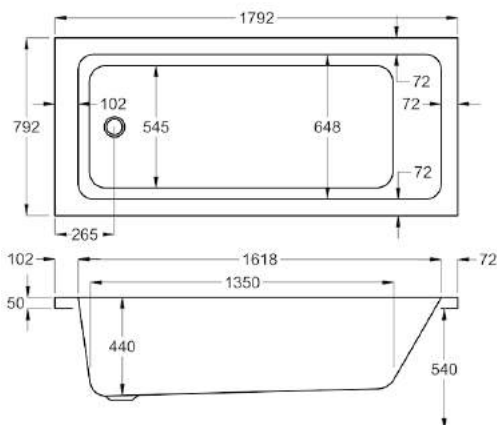

carron5

1800 x 800mm H540mm D440mm

285 LITRES

Variant	Product Code	Price
Bathtub	Q4-02155	£626
Front Panel	Q4-02322	£184
End Panel	Q4-02291	£122

carronite™

1800 x 800mm H540mm D440mm

285 LITRES

Variant	Product Code	Price
Bathtub	Q4-02156	£924
Front Panel	Q4-02323	£244
End Panel	Q4-02277	£162
C-Lenda Whirlpool System 1	Q4-02900	£1,592

We recommend

The Zaneti Senza Pro, Wall Hung Basin Unit see from [page 86](#).

See our full range of **Zaneti** from [page 06](#).