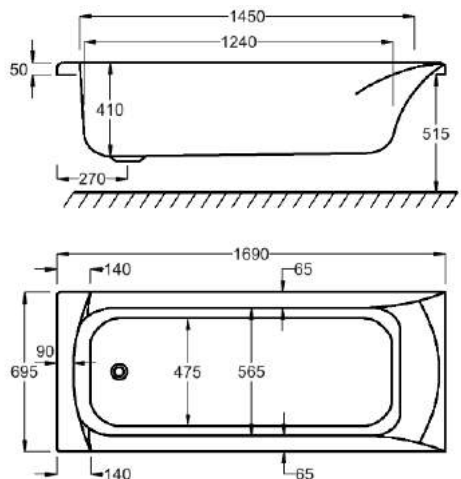

carron5

1700 x 700mm H515mm D410mm

172
LITRES

Variant	Product Code	Price
Bathtub	Q4-02067	£502
Front Panel	Q4-02320	£154
End Panel	Q4-02285	£122

carronite™

1700 x 700mm H515mm D410mm

172
LITRES

Variant	Product Code	Price
Bathtub	Q4-02068	£827
Front Panel	Q4-02321	£223
End Panel	Q4-02271	£162
C-Lenda Whirlpool System 1	Q4-02900	£1,592