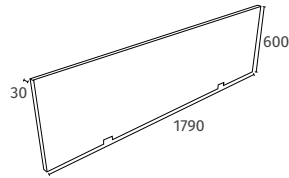

TILEABLE BATH PANELS

Linea™

Q4-23119 Front Panel 1790mm **£129**