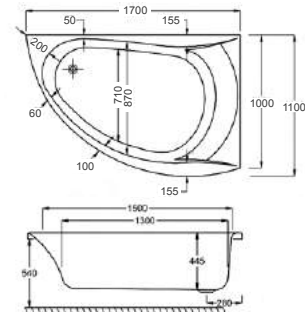

carron5 Omega

1700 x 1000mm LH H540mm D445mm

255
LITRES

Variant	Product Code	Price
Bathtub	Q4-02238	£1,259
Corner Panel	Q4-02306	£244

carronite™

1700 x 1000mm LH H540mm D445mm

255
LITRES

Variant	Product Code	Price
Bathtub	Q4-02239	£1,984
Corner Panel	Q4-02308	£460
C-Lenda Whirlpool System 1	Q4-02900	£1,592

1700