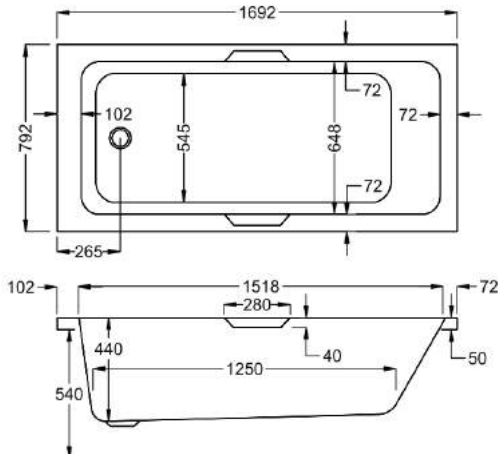

1700

carron⁵

1700 x 800mm H540mm D440mm

267
LITRES

Variant	Product Code	Price
Bathtub	Q4-02394	£636
Front Panel	Q4-02318	£173
End Panel	Q4-02291	£122

carronite™

1700 x 800mm H540mm D440mm

267
LITRES

Variant	Product Code	Price
Bathtub	Q4-02395	£912
Front Panel	Q4-02319	£234
End Panel	Q4-02277	£162
C-Lenda Whirlpool System 1	Q4-02900	£1,592

1750