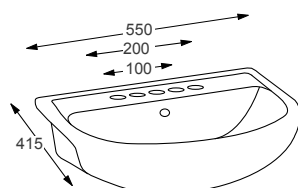

Q4-12075	550 Semi Recessed Basin 1TH	£220
Q4-12076	550 Semi Recessed Basin 2TH	£220
Q4-23201	Professional Basin Waste	£35

Technical Information

- 550 x 415 x 195
- Minimum furniture depth 262mm.
- Professional basin waste, suitable for basins with and without an overflow, also able to adapt it to be freeflow