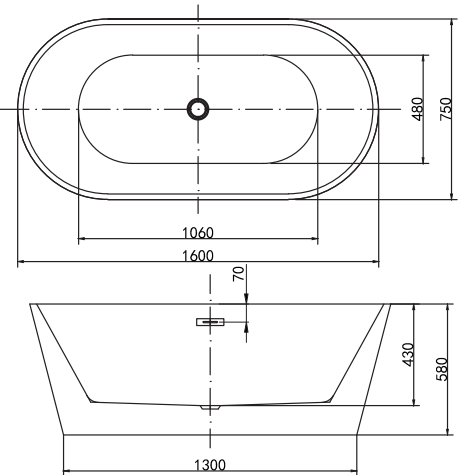

1500

NEW 1500 x 750mm H580mm D420mm

Variant	Product Code	Price
Bathtub	Q4-06513	£1,320
Gloss White Waste Kit	Q4-06518	£70
Matt Black Waste Kit	Q4-06517	£70

Comes with Chrome Waste

1600

225
LITRES

1600 x 750mm H580mm D420mm