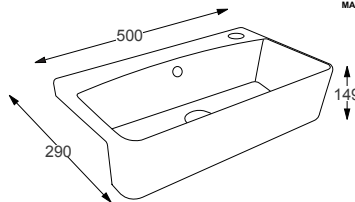

Technical Information

- 560 x 410 x 142
- Minimum furniture depth 300mm.
- Professional basin waste, suitable for basins with and without an overflow, also able to adapt it to be freeflow

NEW

Icon

Q4-06422	Slim Semi Recessed Basin	£159
Q4-23201	Professional Basin Waste	£35

Technical Information

- 500 x 290 x 149
- Minimum furniture depth 220mm.
- Professional basin waste, suitable for basins with and without an overflow, also able to adapt it to be freeflow

RAK

Series 600