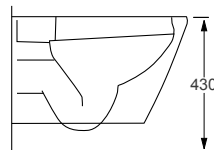

Feeling - Grey

Q4-12352	Wall Hung Pan	£554
Q4-12353	Soft Close Seat	£160

Technical Information

- Soft closing seat.
- Requires frame system.
- Rimless WC.
- Quick release seat.

RAK