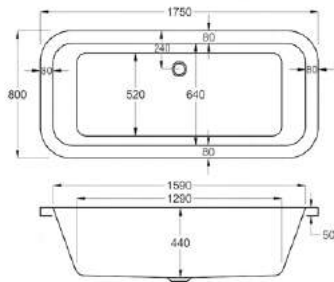

HALCYON SQUARE & OVAL INSET

carron

1750

carron Halcyon Square Inset

1750 x 800mm H550mm D440mm

286
LITRES

Variant	Product Code	Price
Bathtub	Q4-02487	£761

carronite