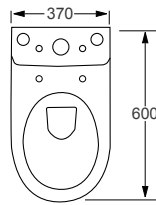

Morning

Q4-12275	Flush Fit Pan	£177
Q4-12274	Top Flush Cistern	£120
Q4-12278	Soft Close Seat	£109

Technical Information

- Soft closing seat.
- Quick release seat.
- Water inlet right or left.
- Rimless WC.
- 6/3 litre cistern