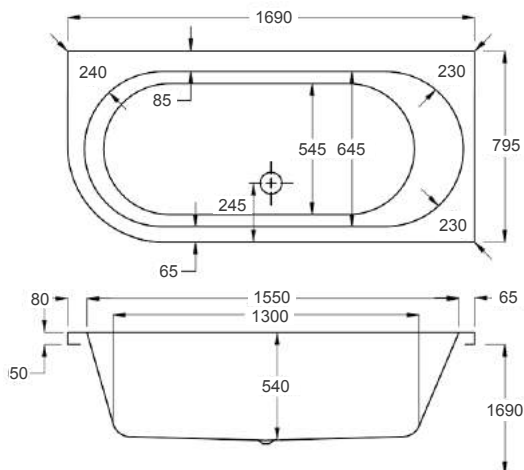

1700

carron5

1700 x 800mm LH H540mm D450mm

250
LITRES

Variant	Product Code	Price
Bathtub	Q4-02217	£821
Curved Panel	Q4-02338	£340

carronite™

1700 x 800mm LH H540mm D450mm

250
LITRES