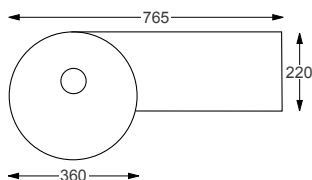

RAK

Petite Square

Q4-12357	RH Basin & LH Ledge	£329
Q4-12358	LH Basin & RH Ledge	£329

Technical Information 

- 765 x 360
- 1 Tap hole.
- Wall hung only.

RAK

Petite Round

Q4-12355	RH Basin & LH Ledge	£329
Q4-12356	LH Basin & RH Ledge	£329