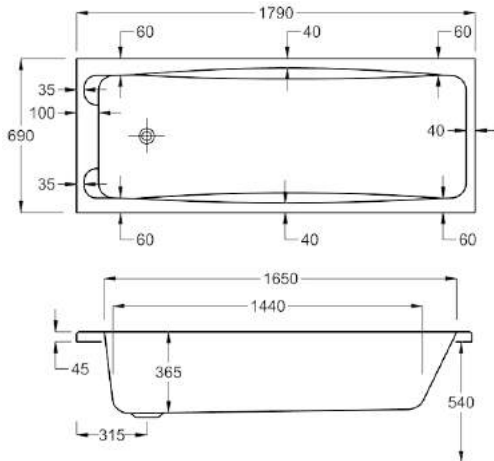

carron⁵

1700 x 700mm H515mm D365mm

155
LITRES

Variant	Product Code	Price
Bathtub	Q4-02221	£373
Front Panel	Q4-02320	£154
End Panel	Q4-02285	£122

carronite™

1700 x 700mm H515mm D365mm

155
LITRES

Variant	Product Code	Price
Bathtub	Q4-02222	£709
Front Panel	Q4-02321	£223
End Panel	Q4-02271	£162

1800

carron⁵

1800 x 700mm H540mm D365mm

185
LITRES

Variant	Product Code	Price
Bathtub	Q4-02224	£750
Front Panel	Q4-02322	£184
End Panel	Q4-02286	£122

carronite™

1800 x 700mm H540mm D365mm

185
LITRES

Variant	Product Code	Price
Bathtub	Q4-02225	£1,032
Front Panel	Q4-02323	£244
End Panel	Q4-02272	£162

1700