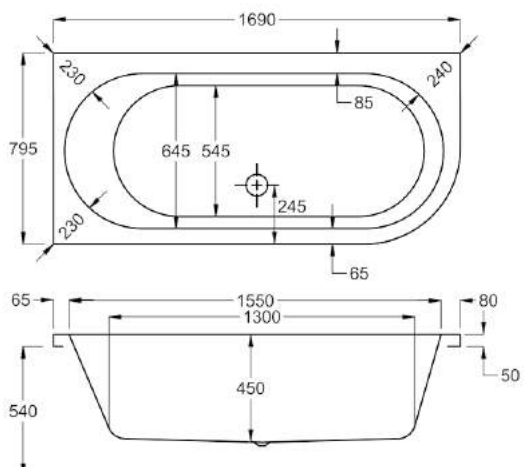

carron5

1700 x 800mm RH H540mm D450mm

250
LITRES

Variant	Product Code	Price
Bathtub	Q4-02219	£821
Curved Panel	Q4-02338	£340

carronite™

1700 x 800mm RH H540mm D450mm

250
LITRES

Variant	Product Code	Price
Bathtub	Q4-02220	£1,259
Curved Panel	Q4-02339	£438
C-Lenda Whirlpool System 1	Q4-02900	£1,592