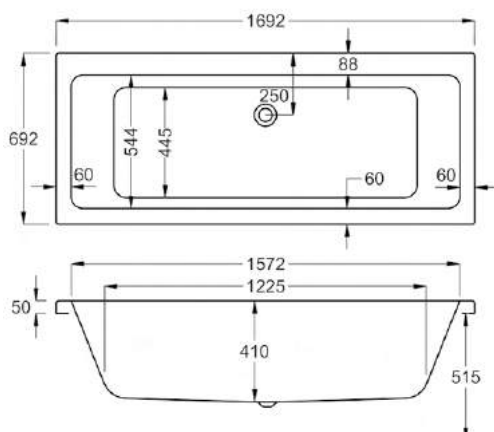

BATHS
262

1700