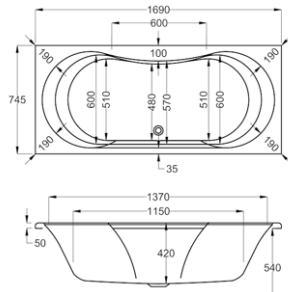

ARC DE & URBAN SE

carron

1700