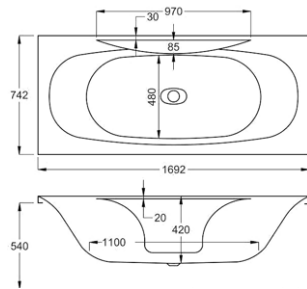

Variant	Product Code	Price
Bathtub	Q4-02093	£1,198
Front Panel	Q4-02323	£244
End Panel	Q4-02277	£162
C-Lenda Whirlpool System 1	Q4-02900	£1,592

EQUITY DE & MISTRAL DE

carron

1700

carron⁵ Equity DE

1700 x 750mm H540mm D420mm