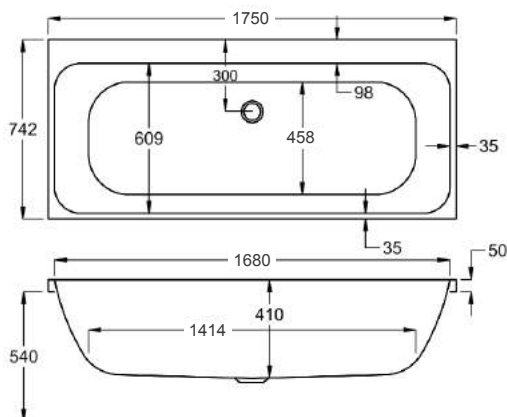

carron5

1750 x 750mm H540mm D410mm

236
LITRES

Variant	Product Code	Price
Bathtub	Q4-02593	£617
Front Panel	Q4-02601	£173
End Panel	Q4-02289	£122
CARRONITE L Shape Panel	Q4-02503	£439

carronite™

1750 x 750mm H540mm D410mm

236
LITRES

Variant	Product Code	Price
Bathtub	Q4-02594	£985
Front Panel	Q4-02602	£234
End Panel	Q4-02275	£162
CARRONITE L Shape Panel	Q4-02503	£439

1800