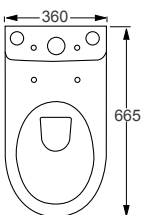

RAK

Resort Closed Back

Q4-12254	Tall Flush Fit Rimless Pan	£452
Q4-12252	Top Flush Cistern	£182
Q4-12288	Slim Soft Close Seat	£120
Q4-12154	Soft Close Seat	£120

Technical Information

- Soft closing seat.
- Quick release seat.
- Water inlet right or left.
- Rimless WC.