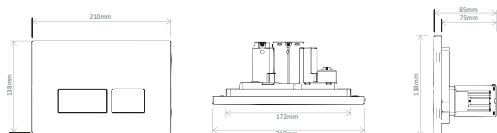

See our full range of **Zaneti** from **page 06**.

FLUSH PLATES

From **£75**

TOILETS
244

Square Flush Plate

Trend Panels are suitable for all Maison Banos WC frames and 820, 1000 and 1170 cistern

Q4-16263	Chrome	£79
Q4-16265	Brushed Brass	£155
Q4-16264	Matt Black	£75