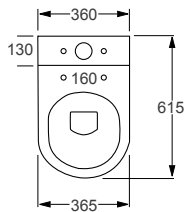

RAK

Compact

Q4-12202	Std. WC Pan	£177
Q4-12203	Top Flush Cistern	£151
Q4-12153	Soft Close Seat	£120

Technical Information

- Soft closing seat.
- Short projection.
- Water inlet right or left.
- Quick release seat.