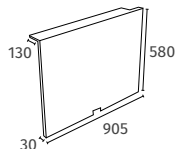

Ready to Tile End Bath Panel with Lip 905mm

905 x 580 x 30mm
Easy to cut to size
Pre-formed panels with adjustable legs

Q4-23123 End Panel 905 with Lip - Left Hand **£137**

Q4-23124 End Panel 905 with Lip - Right Hand **£137**