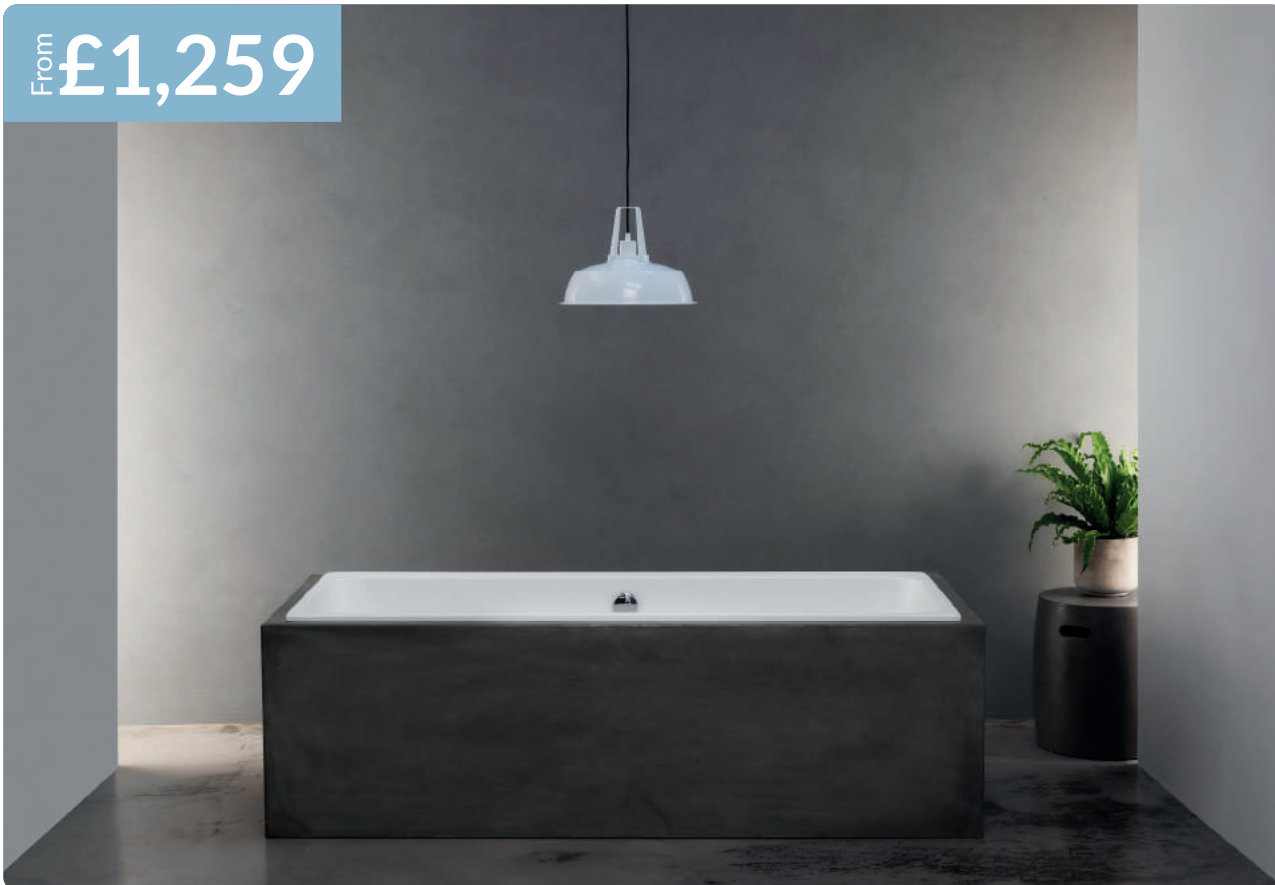

EDITIONS SIENNA & PROFILE

carron

From **£1,259**

Sienna DE

Product Code	Size	Finish	Price
Q4-02801	1700 x 750mm	Gloss	£1,259
Q4-02802	1800 x 800mm	Gloss	£1,334
Q4-02803	1700 x 750mm	Matt	£1,385
Q4-02804	1800 x 800mm	Matt	£1,447