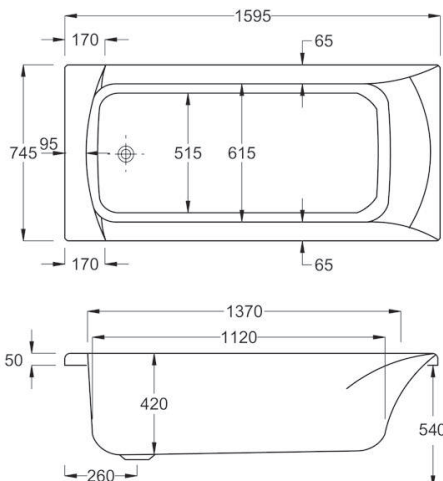

carron⁵

1600 x 750mm H540mm D420mm

175
LITRES

Variant	Product Code	Price
Bathtub	Q4-02442	£668
Front Panel	Q4-02281	£173
End Panel	Q4-02289	£122

carronite™

1600 x 750mm H540mm D420mm

175
LITRES

Variant	Product Code	Price
Bathtub	Q4-02454	£978
Front Panel	Q4-02267	£234
End Panel	Q4-02275	£162
C-Lenda Whirlpool System 1	Q4-02900	£1,592

Trade account holder? Check stock levels and order via our app or call 0845 500 4010