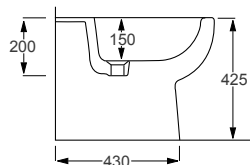

RAK

Kala

Q4-12158 Back to Wall Bidet

£242

Technical Information

- One tap hole.
- Integrated overflow.
- Floor mounted.