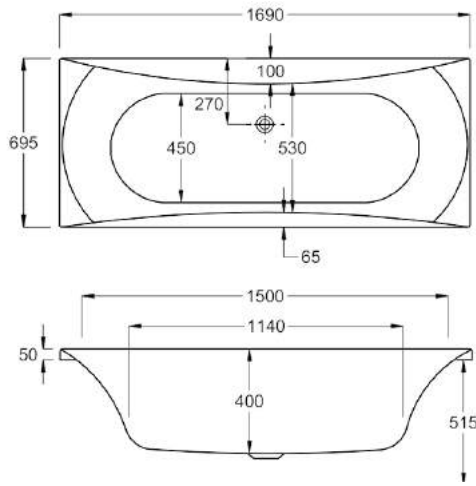

1700

carron5

1700 x 700mm H515mm D400mm

160
LITRES

Variant	Product Code	Price
Bathtub	Q4-02005	£503
Front Panel	Q4-02320	£154
End Panel	Q4-02285	£122

carronite™

1700 x 700mm H515mm D400mm

160
LITRES

Variant	Product Code	Price
Bathtub	Q4-02006	£763
Front Panel	Q4-02321	£223
End Panel	Q4-02271	£162
C-Lenda Whirlpool System 1	Q4-02900	£1,592

1700