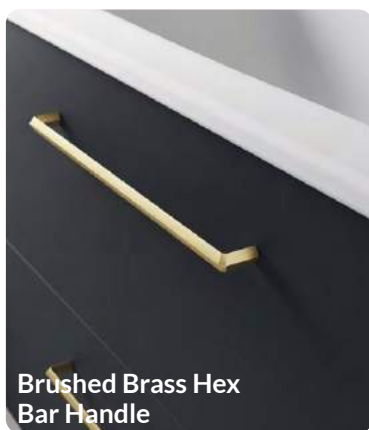

Black

Carbon Grey

ZANETI® FITTED FURNITURE

Handles

ZANETTI® SELECT

Select is a clean, simple design – but as it's available in 11 door finishes, 3 cabinet colours and a wide range of sizes, it offers limitless possibilities. Fitted furniture that fits beautifully.