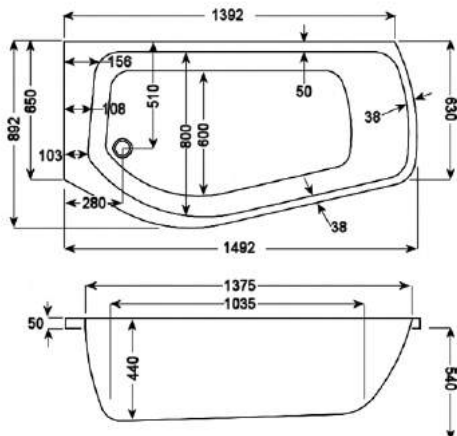

carron⁵

1500 x 900mm LH H540mm D440mm

241 LITRES

Variant	Product Code	Price
Bath tub	Q4-02467	£954
Curved Panel	Q4-02512	£330
Shower Screen	Q4-02380	£377

carronite™

1500 x 900mm LH H540mm D440mm

241 LITRES

Variant	Product Code	Price
Bath tub	Q4-02469	£1,423
Curved Panel	N/A	
Shower Screen	Q4-02380	£377

1500