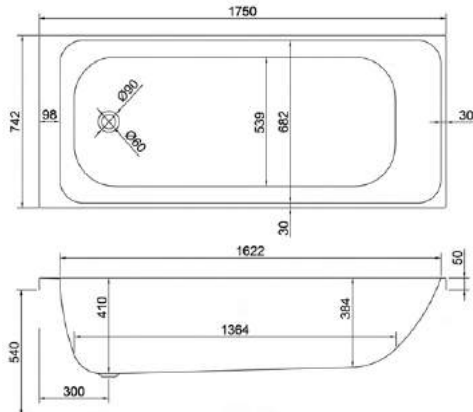

1750

carron5

1750 x 750mm H540mm D410mm

264
LITRES

Variant	Product Code	Price
Bathtub	Q4-02591	£617
Front Panel	Q4-02601	£173
End Panel	Q4-02289	£122
CARRONITE L Shape Panel	Q4-02502	£439

carronite™

1750 x 750mm H540mm D410mm