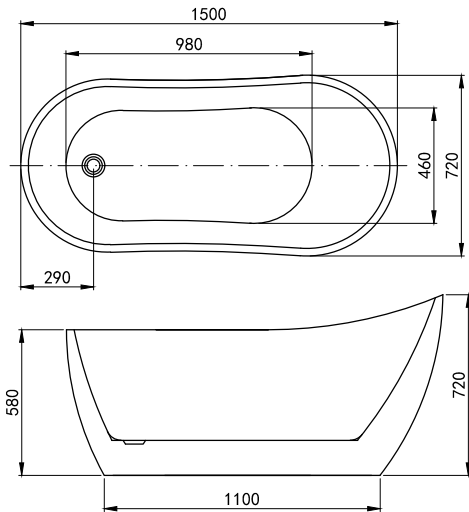

1500 x 700mm H680mm D450mm

220
LITRES

Variant	Product Code	Price
Bath tub	Q4-06503	£1,420
Gloss White Waste Kit	Q4-06518	£70
Matt Black Waste Kit	Q4-06517	£70
Comes with Chrome Waste		

Key features

- 10 Year warranty.
- Leading European Manufacture.
- Premium strength.
- Heat retaining quality acrylic.
- Industry leading design.

Trade account holder? Check stock levels and order via our app or call 0845 500 4010