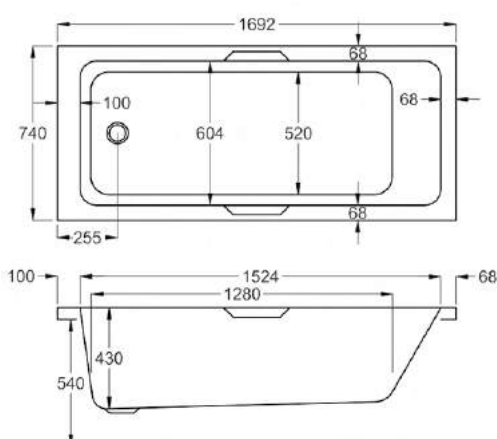

carron5

1700 x 750mm H540mm D430mm

240 LITRES

Variant	Product Code	Price
Bathtub	Q4-02171	£595
Front Panel	Q4-02318	£173
End Panel	Q4-02289	£122

carronite™

1700 x 750mm H540mm D430mm

240 LITRES

Variant	Product Code	Price
Bathtub	Q4-02172	£887
Front Panel	Q4-02319	£234
End Panel	Q4-02275	£162
C-Lenda Whirlpool System 1	Q4-02900	£1,592