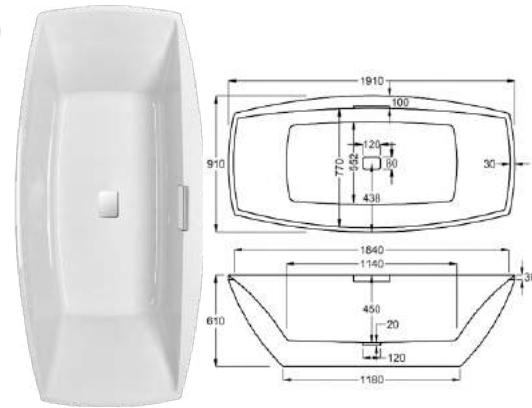

330
LITRES

Variant	Product Code	Price
Bathtub	Q4-02492	£2,591

1900

carronite™ Celsius Freestanding
1900 x 900mm Granite H610mm D450mm

330
LITRES

Variant	Product Code	Price
Bathtub	Q4-02493	£3,925

1900