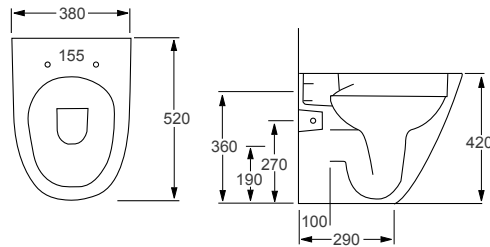

- Soft closing seat.
- Quick release seat.

RAK

Moon

Q4-12228	Back to Wall Pan	£363
Q4-12236	Soft Close Seat	£164
Q4-19133	6/3 Ltr Concealed Cistern	£96

Technical Information

- Soft closing seat.
- Quick release seat.