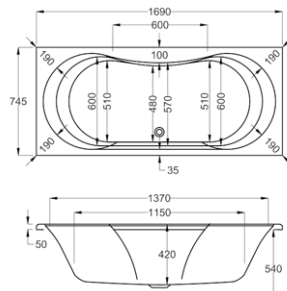

carron⁵ Arc DE

1700 x 750mm H540mm D420mm

190
LITRES

Variant	Product Code	Price
Bathtub	Q4-02017	£508
Front Panel	Q4-02318	£173
End Panel	Q4-02289	£122

carronite™

1700 x 750mm H540mm D420mm

190
LITRES

Variant	Product Code	Price
Bathtub	Q4-02018	£800
Front Panel	Q4-02319	£234
End Panel	Q4-02275	£162
C-Lenda Whirlpool System 1	Q4-02900	£1,592

1800