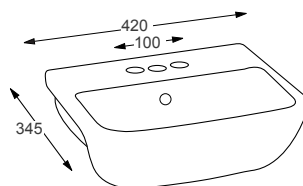

Series 600

Q4-12116	420 Semi Recessed Basin 1TH	£193
Q4-12117	420 Semi Recessed Basin 2TH	£193
Q4-23201	Professional Basin Waste	£35

Technical Information

- 420 x 345 x 165
- Minimum furniture depth 255mm.
- Professional basin waste, suitable for basins with and without an overflow, also able to adapt it to be freeflow.

We recommend

The Zaneti Architect Furniture Range see from **page 114**.

See our full range of **Zaneti** from **page 06**.