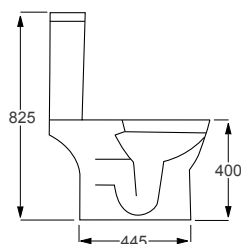

RAK

Summit

Q4-12212	Std. WC Pan	£303
Q4-12213	Top Flush 3/6ltr Cistern	£160
Q4-12137	Soft Close Seat	£120

Technical Information

- Soft closing seat.
- Quick release seat.
- Water inlet right or left.
- 6/3 litre cistern