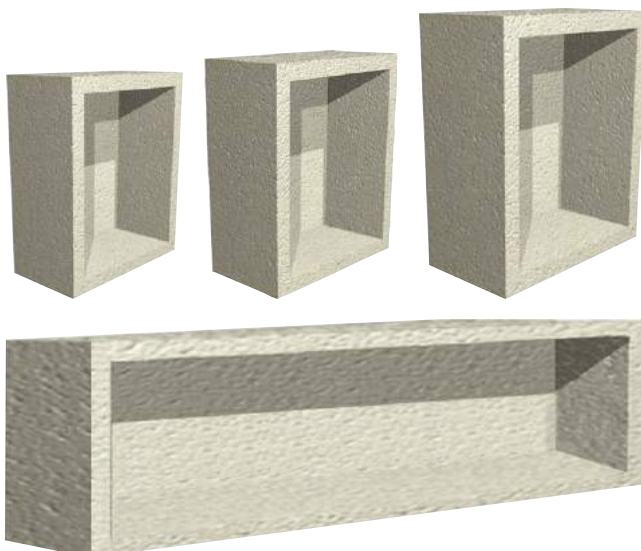

WETROOM NICHE

Linea™

Key features

- Designed for pre-wall installation.
- Ready to tile niche.
- Fully waterproof.
- Can be cut with a hand saw.
- Easy to install.
- Units can be stacked.

Waterproof Recessed Storage

Q4-23136	350x350x100	£175
Q4-23137	350x350x180	£184
Q4-23138	420x350x100	£192
Q4-23139	420x350x180	£195
Q4-23140	500x800x100	£223
Q4-23141	500x800x180	£242
Q4-23142	600x350x180	£242
Q4-23143	350x1600x180	£345

Next -day delivery - We're reliably fast