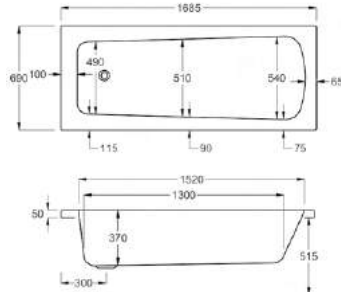

BRITTANIA & BRITTANIA SUPER DEEP

carron

1700