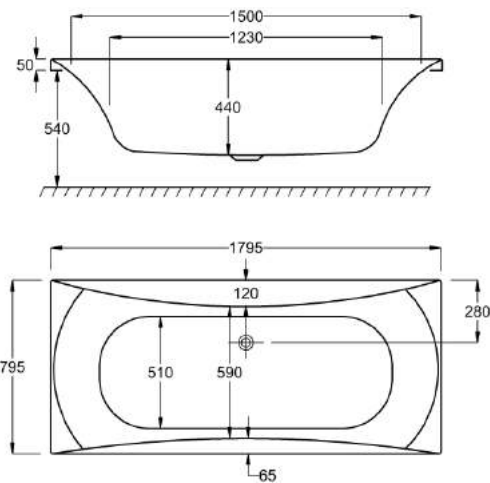

carron5

1800 x 800mm H540mm D440mm

220
LITRES

Variant	Product Code	Price
Bathtub	Q4-02009	£806
Front Panel	Q4-02322	£184
End Panel	Q4-02291	£122

carronite™

1800 x 800mm H540mm D440mm

220
LITRES

Variant	Product Code	Price
Bathtub	Q4-02010	£1,187
Front Panel	Q4-02323	£244
End Panel	Q4-02277	£162
C-Lenda Whirlpool System 1	Q4-02900	£1,592

We recommend

The Zaneti Architect, Wall Hung Basin Unit see from **page 114**.

See our full range of **Zaneti** from **page 06**.