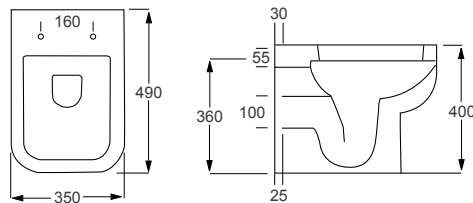

RAK

Series 600

Q4-12108	Back to Wall Pan	£242
Q4-12156	Soft Close Seat	£109
Q4-19133	6/3 Ltr Concealed Cistern	£96

Technical Information

- Soft closing seat.
- Quick release seat.
- Short projection WC.