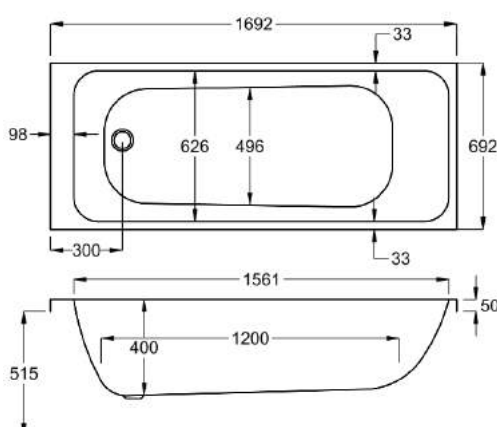

carron⁵

1700 x 700mm H515mm D400mm

218 LITRES

Variant	Product Code	Price
Bathtub	Q4-02422	£481
Front Panel	Q4-02320	£154
End Panel	Q4-02285	£122
CARRONITE L Shape Panel	Q4-02299	£439

carronite™

1700 x 700mm H515mm D400mm

218 LITRES

Variant	Product Code	Price
Bathtub	Q4-02423	£821
Front Panel	Q4-02321	£223
End Panel	Q4-02271	£162
CARRONITE L Shape Panel	Q4-02299	£439

1700