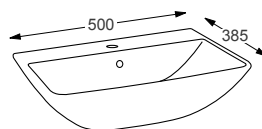

Summit

Q4-12123	500 x 385 Basin	£164
Q4-12122	400 x 310 Basin	£153
Q4-12121	Semi Pedestal (500 Only)	£76
Q4-23201	Professional Basin Waste	£35

Technical Information

- 500 x 385
- 1 Tap hole.
- Professional basin waste, suitable for basins with and without an overflow, also able to adapt it to be freeflow