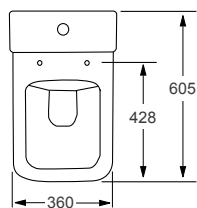

Outline

Q4-06405	Tall Open Back WC Pan	£258
Q4-06403	Top Flush Cistern	£94
Q4-06401	Soft Close Seat	£70
Q4-06419	Slim Soft Close Seat	£75

Technical Information

- Soft closing seat.
- Quick release seat.
- Water inlet right or left.