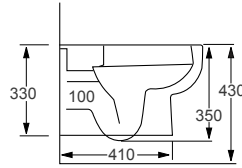

Series 600

Q4-12215	Wall Hung Rimless Pan	£275
Q4-12156	Soft Close Seat	£109

Technical Information

- Soft closing seat.
- Requires frame system.
- Rimless WC.
- Quick release seat.

RAK