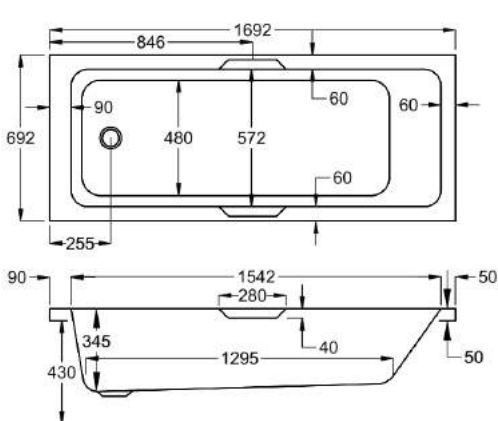

carron5

1700 x 700mm H430mm D345mm

174
LITRES

Variant	Product Code	Price
Bathtub	Q4-02402	£484
Front Panel	Q4-02256	£154
End Panel	Q4-02258	£122
CARRONITE L Shape Panel	Q4-02501	£439

carronite™

1700 x 700mm H430mm D345mm

174
LITRES

Variant	Product Code	Price
Bathtub	Q4-02403	£775
Front Panel	Q4-02257	£223
End Panel	Q4-02259	£162
CARRONITE L Shape Panel	Q4-02501	£439

We recommend

The Zaneti Colour, Wall Hung Basin Unit see from [page 72](#).

See our full range of Zaneti from [page 06](#).