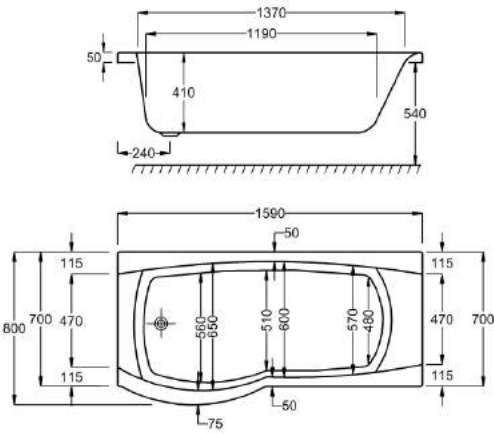

1600

carron5

1600 x 700-800mm LH H540mm D410mm

210
LITRES

Variant	Product Code	Price
Bathtub	Q4-02071	£839
Front Panel	Q4-02295	£221
End Panel	Q4-02312	£144
Shower Screen	Q4-02343	£371

carronite™

1600 x 700-800mm LH H540mm D410mm