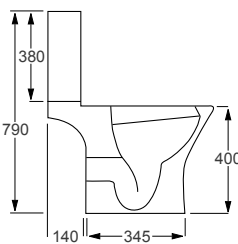

Technical Information

- Soft closing seat.
- Short projection.
- Water inlet right or left.
- Quick release seat.

RAK

Resort

Q4-12255	Open Rimless WC Pan	£254
Q4-12252	Top Flush Cistern	£182
Q4-12287	Slim Soft Close Seat	£120
Q4-12269	Soft Close Seat	£120