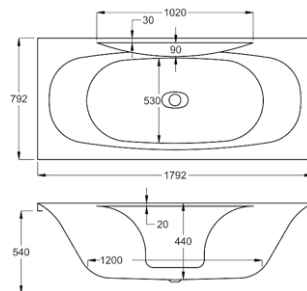

carron⁵ Equity DE

1700 x 750mm H540mm D420mm

204
LITRES

Variant	Product Code	Price
Bathtub	Q4-02359	£812
Front Panel	Q4-02318	£173
End Panel	Q4-02289	£122

carronite™

1700 x 750mm H540mm D420mm

204
LITRES

Variant	Product Code	Price
Bathtub	Q4-02360	£1,186
Front Panel	Q4-02319	£234
End Panel	Q4-02275	£162
C-Lenda Whirlpool System 1	Q4-02900	£1,592

1800