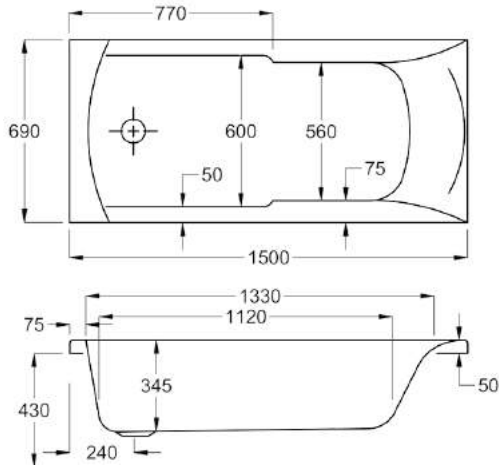

1500

carron⁵

1500 x 700mm H430mm D345mm

131
LITRES

Variant	Product Code	Price
Bathtub	Q4-02029	£415
Front Panel	Q4-02252	£154
End Panel	Q4-02258	£122
CARRONITE L Shape Panel	Q4-02499	£439

carronite™

1500 x 700mm H430mm D345mm

131
LITRES

Variant	Product Code	Price
Bathtub	Q4-02030	£722
Front Panel	Q4-02253	£223
End Panel	Q4-02259	£162
CARRONITE L Shape Panel	Q4-02499	£439

1600