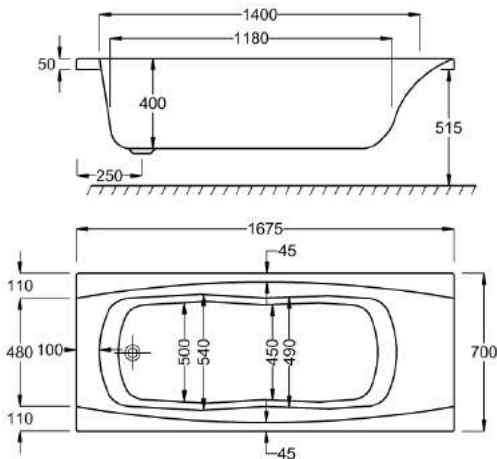

carron⁵

1675 x 700mm H515mm D400mm

180
LITRES

Variant	Product Code	Price
Bathtub	Q4-02112	£408
Front Panel	Q4-02283	£154
End Panel	Q4-02285	£122

carronite™

1675 x 700mm H515mm D400mm

180
LITRES

Variant	Product Code	Price
Bathtub	Q4-02113	£698
Front Panel	Q4-02269	£223
End Panel	Q4-02271	£162
C-Lenda Whirlpool System 1	Q4-02900	£1,592

1700