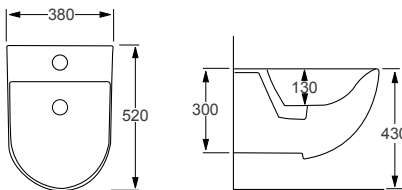

RAK

Des

Q4-12344 Wall Hung Bidet

£341

Technical Information

- One tap hole.
- Integrated overflow.
- Wall mounted.