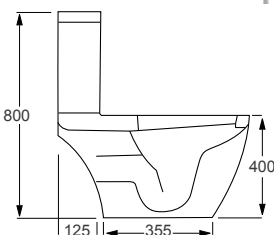

RAK

Metropolitan

Q4-12210	Std. WC Pan	£337
Q4-12211	Top Flush 3/6ltr Cistern	£202
Q4-12130	Soft-Close Seat	£120

Technical Information

- Soft closing seat.
- Quick release seat.
- Water inlet right or left.
- Short projection.
- 6/3 litre cistern