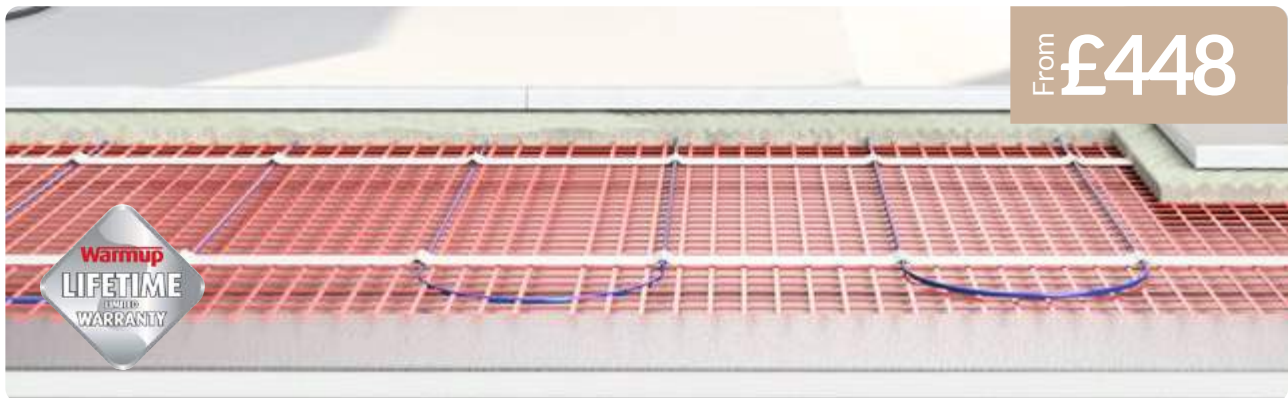

UNDER FLOOR HEATING

Warmup

NEW

Element Wifi Thermostat

The Element WiFi Thermostat utilises SmartGeo technology to learn the end-user's routines; offering radiant warmth at the right temperature, at the right time, automatically. With energy-monitoring functionality and the ability to be controlled remotely, using the Element with Warmup's 'MyHeating' and 'AutoSwitch' smartphone apps can reduce energy usage by 25% and help save over £400 on the user's energy bills.

Q4-20075	Light Element Wifi Thermostat	£292
Q4-20076	Dark Element Wifi Thermostat	£292

Tempo Thermostat

With the Tempo you can simply program your settings to suit your requirements and it will help avoid wasting energy and achieve savings on your utility bills.

Its proportional adaptive functions ensure the room does not over heat, reducing waste energy whilst also protecting the elements inside. The early start algorithm learns how long it takes to warm the room and activates the heatings so it's up to temperature at the right time.

Q4-20072	Tempo Thermostat - Onyx Black	£226
Q4-20071	Tempo Thermostat - Porcelain White	£226

6iE Wifi Thermostat

Premium ultra-thin design, with the world's first smartphone touchscreen providing effortless control. 16 mm from the wall.

Personalise the 6iE with photo backgrounds. Easy to setup, simply scan the QR code which will appear on the 6iE using the MyHeating app and it will automatically connect to your WiFi network.

Automatic control of your heating. SmartGeo learns your routines and location through background communication with your smartphone and lowers temperatures when you are away, only rising them up to your ideal comfort temperature in time for your arrival home saving you money and energy.

Reduce energy use by up to 25% with energy efficient MyHeating app technology.

Weather based Early Start. Turns the heating on at just the right time to be warm when you scheduled - no overheating or wasted energy. Takes into account the weather forecast for warmth just when you wanted, even on cold days and no wasted energy overheating on warm days. 12 Year warranty when installed with a Warmup heater.

Q4-20073	Touch Screen Thermostat - Onyx Black	£461
Q4-20074	Touch Screen Thermostat - Porcelain White	£461

Warmup Insulation Boards

Q4-20026	1250 x 600 x 10mm Board	£56
Q4-20027	1250 x 600 x 20mm Board	£64
Q4-20029	Joining Tape	£11

Warmup Loose Wire Heaters

Ultra thin dual-core heating elements won't raise floor levels.

Thinnest wire you can buy: 1mm multi-strand core & double-insulated.

Quick installation: single connection lead for fewer steps.

Average output rating: 150w/ m².

BEAB approved heating element meets the highest safety standards.

Operating voltage 230V: 50Hz.

Flexible and ideal for quick and easy installation in irregular shaped areas.

Loose Wire Systems