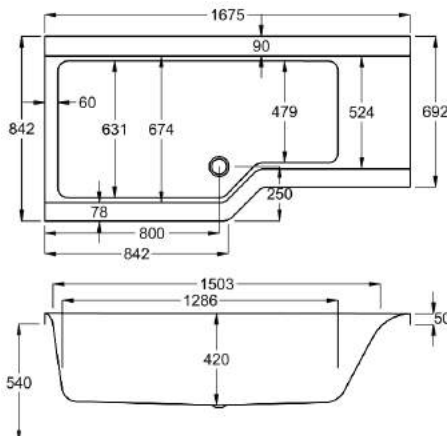

carron5

1575 x 700-850mm RH H540mm D420mm

225
LITRES

Variant	Product Code	Price
Bathtub	Q4-02429	£896
Front Panel	Q4-02437	£304
End Panel	Q4-02312	£144
Shower Screen cw Hinged Return	Q4-02347	£399

carronite™

1575 x 700-850mm RH H540mm D420mm

225
LITRES

Variant	Product Code	Price
Bathtub	Q4-02430	£1,423
Front Panel	Q4-02438	£484
End Panel	Q4-02313	£197
Shower Screen cw Hinged Return	Q4-02347	£399
C-Lenda Whirlpool System 1	Q4-02900	£1,592

1675