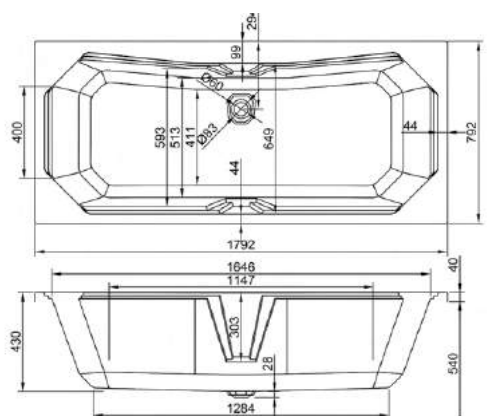

carronite™

1800 x 800mm H540mm D430mm

264
LITRES

Variant	Product Code	Price
Bathtub	Q4-02537	£1,704
Front Panel	Q4-02544	£275
L-Shaped Panel	Q4-02546	£432

Comes with Waste

First-class aftercare - We're reliably dependable