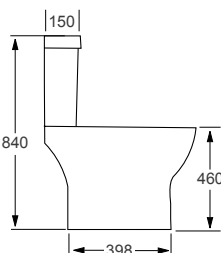

Outline

Q4-06405	Tall Open Back WC Pan	£258
Q4-06403	Top Flush Cistern	£94
Q4-06401	Soft Close Seat	£70
Q4-06419	Slim Soft Close Seat	£75

Technical Information

- Soft closing seat.
- Quick release seat.
- Water inlet right or left.