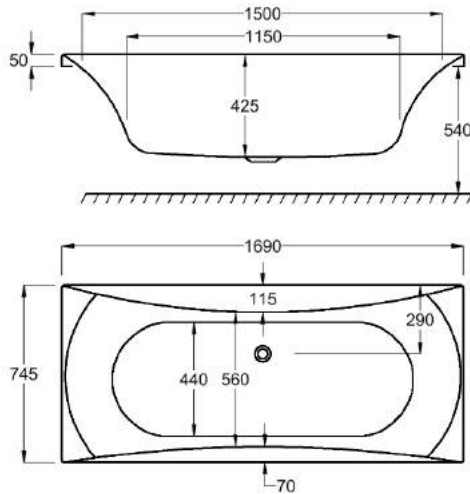

1700

carron5

1700 x 750mm H540mm D425mm

175
LITRES

Variant	Product Code	Price
Bathtub	Q4-02007	£605
Front Panel	Q4-02318	£173
End Panel	Q4-02289	£122

carronite™

1700 x 750mm H540mm D425mm

175
LITRES