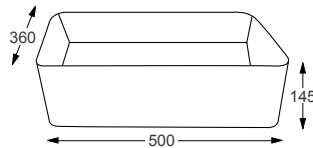

Moon Square

Q4-12271	500 Sit on Basin	£263
Q4-23201	Professional Basin Waste	£35

Technical Information

- 500 x 360 x 145
- Sit on basin only.
- Professional basin waste, suitable for basins with and without an overflow, also able to adapt it to be freeflow

RAK