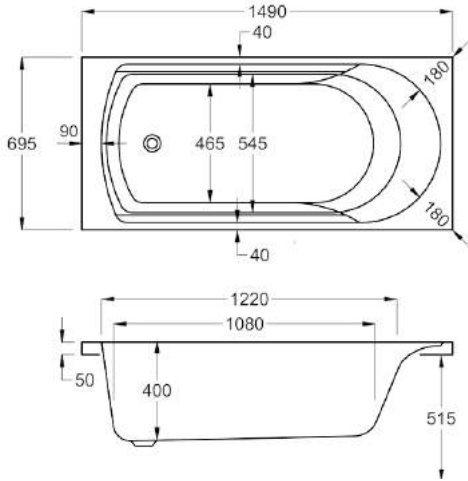

1500

carron5

1500 x 700mm H515mm D400mm

150 LITRES

Variant	Product Code	Price
Bathtub	Q4-02443	£389
Front Panel	Q4-02315	£154
End Panel	Q4-02285	£122

carronite™

1500 x 700mm H515mm D400mm

150 LITRES

Variant	Product Code	Price
Bathtub	Q4-02444	£690
Front Panel	Q4-02314	£223
End Panel	Q4-02271	£162
C-Lenda Whirlpool System 1	Q4-02900	£1,592

1700

carron5

1700 x 700mm H515mm D400mm

172 LITRES

Variant	Product Code	Price
Bathtub	Q4-02013	£389
Front Panel	Q4-02320	£154
End Panel	Q4-02285	£122

carronite™

1700 x 700mm H515mm D400mm

172 LITRES

Variant	Product Code	Price
Bathtub	Q4-02014	£690
Front Panel	Q4-02321	£223
End Panel	Q4-02271	£162
C-Lenda Whirlpool System 1	Q4-02900	£1,592

1700

carron5

1700 x 750mm H540mm D420mm

195 LITRES

Variant	Product Code	Price
Bathtub	Q4-02015	£508
Front Panel	Q4-02318	£173
End Panel	Q4-02289	£122

carronite™

1700 x 750mm H540mm D420mm

195 LITRES

Variant	Product Code	Price
Bathtub	Q4-02016	£800
Front Panel	Q4-02319	£234
End Panel	Q4-02275	£162
C-Lenda Whirlpool System 1	Q4-02900	£1,592

We recommend

The Zaneti Senza Pro, Wall Hung Basin Unit see from [page 86](#).

See our full range of [Zaneti](#) from [page 06](#).

Key features

- Made in the UK.
- Superb heat retention.
- Premium strength.
- Industry leading design.
- L-Panel option available.

Next -day delivery - We're reliably fast