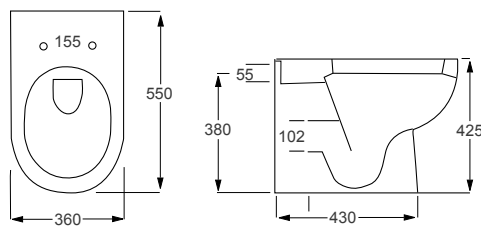

RAK

Kala

Q4-12160	Back to Wall Pan	£242
Q4-12170	Soft Close Seat	£109
Q4-19133	6/3 Concealed Cistern	£96

Technical Information

- Soft closing seat.
- Quick release seat.
- Short projection WC.