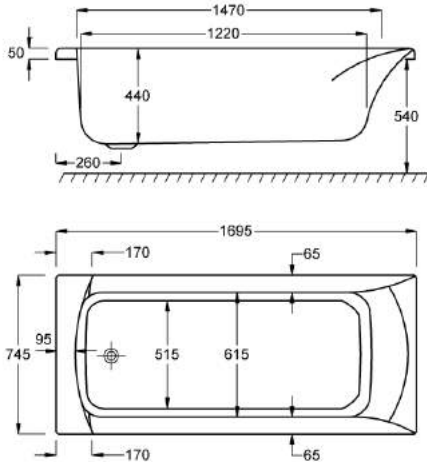

1700

carron5

1700 x 750mm H540mm D440mm

195 LITRES

Variant	Product Code	Price
Bathtub	Q4-02189	£668
Front Panel	Q4-02318	£173
End Panel	Q4-02289	£122

carronite™

1700 x 750mm H540mm D440mm

195 LITRES

Variant	Product Code	Price
Bathtub	Q4-02190	£978
Front Panel	Q4-02319	£234
End Panel	Q4-02275	£162
C-Lenda Whirlpool System 1	Q4-02900	£1,592

1700

carron5

1700 x 800mm H540mm D450mm

220 LITRES

Variant	Product Code	Price
Bathtub	Q4-02193	£745
Front Panel	Q4-02318	£173
End Panel	Q4-02291	£122

carronite™

1700 x 800mm H540mm D450mm

220 LITRES

Variant	Product Code	Price
Bathtub	Q4-02194	£1,193
Front Panel	Q4-02319	£234
End Panel	Q4-02277	£162
C-Lenda Whirlpool System 1	Q4-02900	£1,592

1800

carron5

1800 x 800mm H540mm D450mm

240 LITRES

Variant	Product Code	Price
Bathtub	Q4-02197	£884
Front Panel	Q4-02322	£184
End Panel	Q4-02291	£122

carronite™

1800 x 800mm H540mm D450mm

240 LITRES

Variant	Product Code	Price
Bathtub	Q4-02198	£1,494
Front Panel	Q4-02323	£244
End Panel	Q4-02277	£162
C-Lenda Whirlpool System 1	Q4-02900	£1,592

1900

carron5

1900 x 900mm H570mm D460mm

350 LITRES

Variant	Product Code	Price
Bathtub	Q4-02201	£1,303
Front Panel	Q4-02284	£184
End Panel	Q4-02294	£136

carronite™

1900 x 900mm H570mm D460mm

350 LITRES

Variant	Product Code	Price
Bathtub	Q4-02202	£1,912
Front Panel	Q4-02270	£244
End Panel	Q4-02279	£178
C-Lenda Whirlpool System 1	Q4-02900	£1,592