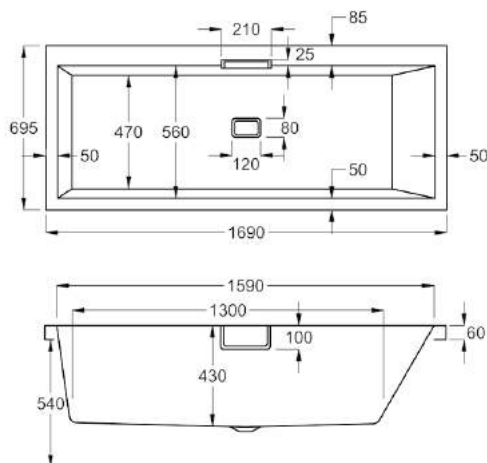

1700

carronite™

1700 x 700mm LH H540mm D430mm

265
LITRES

Variant	Product Code	Price
Bathtub	Q4-02406	£1,121
Front Panel	Q4-02319	£234
End Panel	Q4-02272	£162
L-Shaped Panel	Q4-02569	£439
C-Lenda Whirlpool System 1	Q4-02900	£1,592

1700

carronite™

1700 x 700mm RH H540mm D430mm

265
LITRES

Variant	Product Code	Price
Bathtub	Q4-02407	£1,121
Front Panel	Q4-02319	£234
End Panel	Q4-02272	£162
L-Shaped Panel	Q4-02569	£439
C-Lenda Whirlpool System 1	Q4-02900	£1,592

1700

carronite™

1700 x 750mm LH H540mm D450mm

275
LITRES

Variant	Product Code	Price
Bathtub	Q4-02408	£1,324
Front Panel	Q4-02319	£234
End Panel	Q4-02275	£162
L-Shaped Panel	Q4-02300	£439
C-Lenda Whirlpool System 1	Q4-02900	£1,592

1700

carronite™

1700 x 750mm RH H540mm D450mm

275
LITRES

Variant	Product Code	Price
Bathtub	Q4-02409	£1,324
Front Panel	Q4-02319	£234
End Panel	Q4-02275	£162
L-Shaped Panel	Q4-02300	£439
C-Lenda Whirlpool System 1	Q4-02900	£1,592