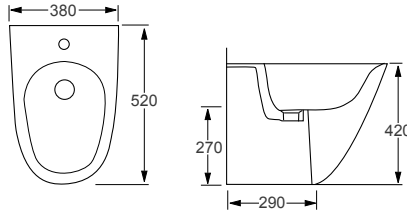

RAK

Sensation

Q4-12304 Back to Wall Bidet

£418

Technical Information

- One tap hole.
- Integrated overflow.
- Floor mounted.