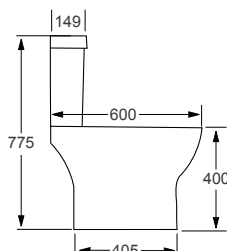

Outline

Q4-06402	Std WC Pan	£180
Q4-06403	Top Flush Cistern	£94
Q4-06401	Soft Close Seat	£70
Q4-06419	Slim Soft Close Seat	£75

Technical Information

- Soft closing seat.
- Quick release seat.
- Water inlet right or left.