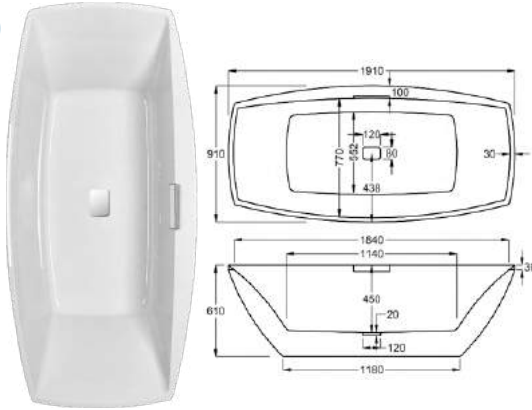

CELSIUS RANGE

carron

1900

carronite™ Celsius Freestanding
1900 x 900mm White H610mm D450mm