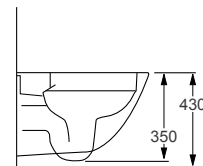

RAK

Sensation

Q4-12300	Wall Hung Rimless Pan	£418
Q4-12305	Soft Close Seat	£127

Technical Information

- Soft closing seat.
- Requires frame system.
- Quick release seat.
- Rimless WC.
- Hidden fixings.