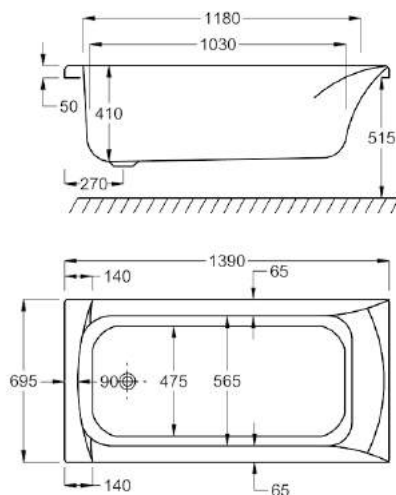

1400

carron⁵

1400 x 700mm H515mm D410mm

142
LITRES

Variant	Product Code	Price
Bathtub	Q4-02047	£502
Front Panel	Q4-02280	£154
End Panel	Q4-02285	£122

carronite™

1400 x 700mm H515mm D410mm

142
LITRES

Variant	Product Code	Price
Bathtub	Q4-02048	£827
Front Panel	Q4-02266	£223
End Panel	Q4-02271	£162
C-Lenda Whirlpool System 1	Q4-02900	£1,592