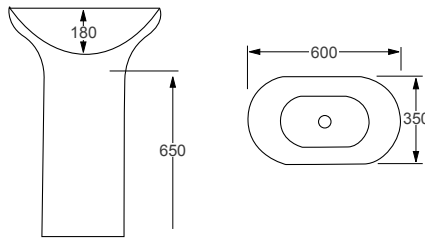

RAK

Des

Q4-12347 Freestanding Basin **£923**

Technical Information

- 600 x 350
- 0 Tap hole.
- Freestanding Basin.