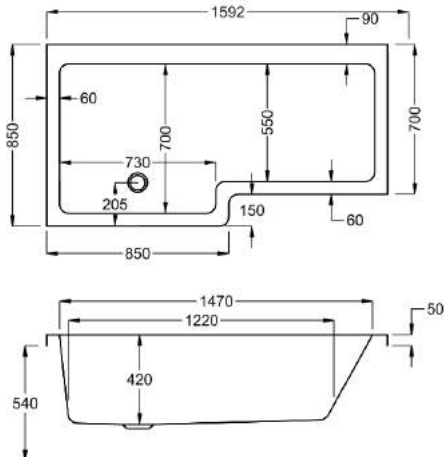

1600

carron5

1600 x 700-850mm LH H540mm D420mm

250
LITRES

Variant	Product Code	Price
Bathtub	Q4-02386	£642
Front Panel	Q4-02390	£230
End Panel	Q4-02312	£144
Chrome Shower Screen cw Hinged Return	Q4-02347	£399

carronite™

1600 x 700-850mm LH H540mm D420mm

250
LITRES

Variant	Product Code	Price
Bathtub	Q4-02387	£923
Front Panel	Q4-02391	£499
End Panel	Q4-02313	£197
Chrome Shower Screen cw Hinged Return	Q4-02347	£399

1600

carron5

1600 x 700-850mm RH H540mm D420mm

250
LITRES

Variant	Product Code	Price
Bathtub	Q4-02388	£642
Front Panel	Q4-02390	£230
End Panel	Q4-02312	£144
Chrome Shower Screen cw Hinged Return	Q4-02347	£399

carronite™

1600 x 700-850mm RH H540mm D420mm

250
LITRES

Variant	Product Code	Price
Bathtub	Q4-02389	£923
Front Panel	Q4-02391	£499
End Panel	Q4-02313	£197
Chrome Shower Screen cw Hinged Return	Q4-02347	£399

1700

carron5

1700 x 700-850mm LH H540mm D420mm

265
LITRES

Variant	Product Code	Price
Bathtub	Q4-02205	£642
Front Panel	Q4-02326	£230
End Panel	Q4-02312	£144
Chrome Shower Screen cw Hinged Return	Q4-02347	£399

carronite™

1700 x 700-850mm LH H540mm D420mm

265
LITRES

Variant	Product Code	Price
Bathtub	Q4-02206	£923
Front Panel	Q4-02327	£499
End Panel	Q4-02313	£197
Chrome Shower Screen cw Hinged Return	Q4-02347	£399

1700

carron5

1700 x 700-850mm RH H540mm D420mm

265
LITRES

Variant	Product Code	Price
Bathtub	Q4-02207	£642
Front Panel	Q4-02326	£230
End Panel	Q4-02312	£144
Chrome Shower Screen cw Hinged Return	Q4-02347	£399

carronite™

1700 x 700-850mm RH H540mm D420mm

265
LITRES

Variant	Product Code	Price
Bathtub	Q4-02208	£923
Front Panel	Q4-02327	£499
End Panel	Q4-02313	£197
Chrome Shower Screen cw Hinged Return	Q4-02347	£399