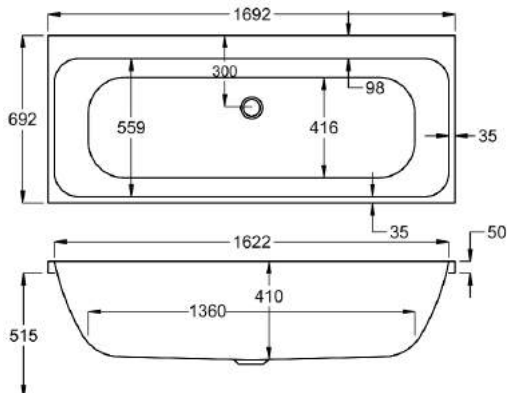

See our full range of Zaneti from [page 06](#).

Key features

- Made in the UK.
- Built to last.
- Premium strength.
- Industry leading design.
- L-Panel option available.

1700

carron5

1700 x 700mm H515mm D410mm