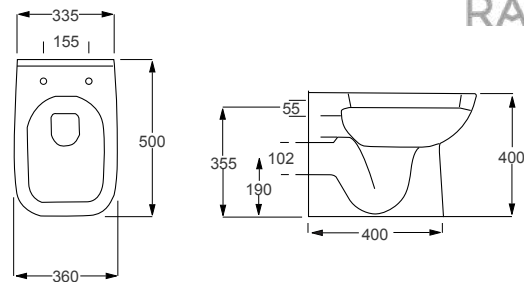

RAK

Origin 62

Q4-12220	Back to Wall Pan	£172
Q4-12226	Soft Close Seat	£81
Q4-12239	Deluxe Soft Close Seat	£109
Q4-19133	6/3 Ltr Concealed Cistern	£96

Technical Information

- Soft closing seat.
- Quick release seat.
- Short projection.