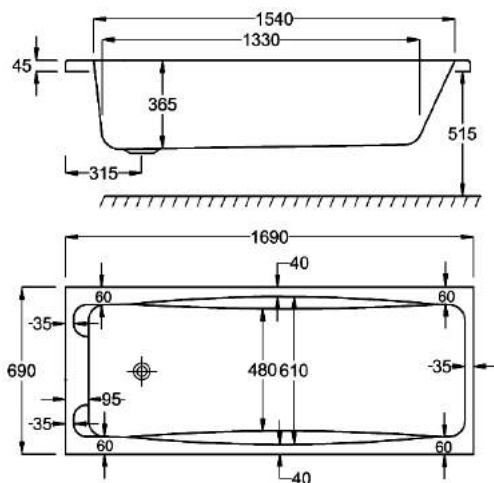

carron⁸

1700 x 700mm H515mm D365mm

155
LITRES

Variant	Product Code	Price
Bathtub	Q4-02223	£490
Front Panel	Q4-02320	£154
End Panel	Q4-02285	£122