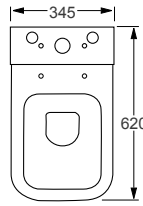

RAK

Metropolitan

Q4-12240	Flush Fit WC Pan	£337
Q4-12211	Top Flush 3/6ltr Cistern	£202
Q4-12130	Soft-Close Seat	£120

Technical Information

- Soft closing seat.
- Quick release seat.
- Water inlet right or left.
- Short projection.