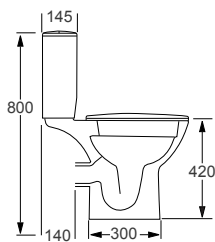

RAK

Morning

Q4-12273	Std WC Pan	£177
Q4-12274	Top Flush Cistern	£120
Q4-12278	Soft Close Seat	£109

Technical Information

- Soft closing seat.
- Rimless WC.
- Water inlet right or left.
- Quick release seat.
- 6/3 litre cistern