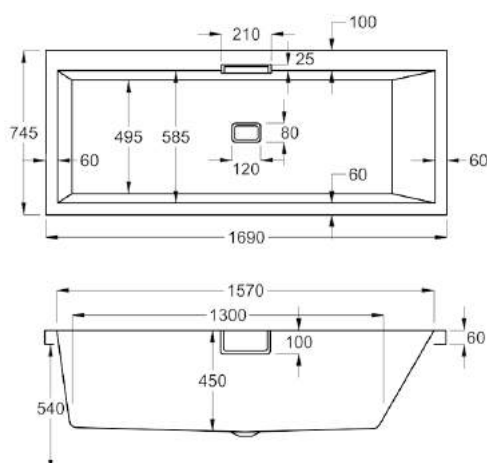

1700

carronite™

1700 x 700mm LH H540mm D430mm

265
LITRES

Variant	Product Code	Price
Bathtub	Q4-02406	£1,121
Front Panel	Q4-02319	£234
End Panel	Q4-02272	£162
L-Shaped Panel	Q4-02569	£439
C-Lenda Whirlpool System 1	Q4-02900	£1,592

1700

carronite™

1700 x 700mm RH H540mm D430mm

265
LITRES

Variant	Product Code	Price
Bathtub	Q4-02407	£1,121
Front Panel	Q4-02319	£234
End Panel	Q4-02272	£162
L-Shaped Panel	Q4-02569	£439
C-Lenda Whirlpool System 1	Q4-02900	£1,592

1700

carronite™

1700 x 750mm LH H540mm D450mm

275
LITRES

Variant	Product Code	Price
Bathtub	Q4-02408	£1,324
Front Panel	Q4-02319	£234
End Panel	Q4-02275	£162
L-Shaped Panel	Q4-02300	£439
C-Lenda Whirlpool System 1	Q4-02900	£1,592

1700

carronite™

1700 x 750mm RH H540mm D450mm

275
LITRES

Variant	Product Code	Price
Bathtub	Q4-02409	£1,324
Front Panel	Q4-02319	£234
End Panel	Q4-02275	£162
L-Shaped Panel	Q4-02300	£439
C-Lenda Whirlpool System 1	Q4-02900	£1,592