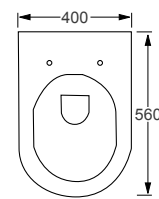

Feeling - Grey

Q4-12352	Wall Hung Pan	£554
Q4-12353	Soft Close Seat	£160

Technical Information

- Soft closing seat.
- Requires frame system.
- Rimless WC.
- Quick release seat.

RAK