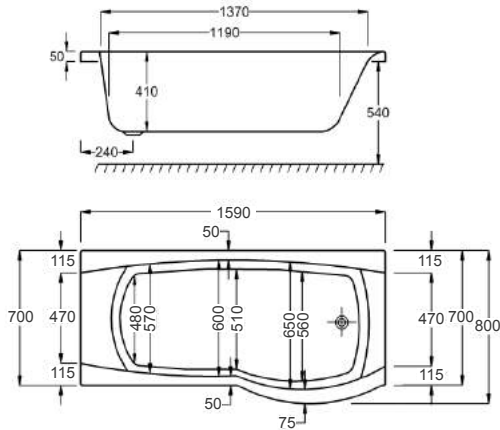

carron5

1600 x 700-800mm RH H540mm D410mm

210
LITRES

Variant	Product Code	Price
Bathtub	Q4-02073	£839
Front Panel	Q4-02295	£221
End Panel	Q4-02312	£144
Shower Screen	Q4-02343	£371

carronite™

1600 x 700-800mm RH H540mm D410mm

210
LITRES

Variant	Product Code	Price
Bathtub	Q4-02074	£1,322
Front Panel	Q4-02296	£449
End Panel	Q4-02313	£197
Shower Screen	Q4-02343	£371
C-Lenda Whirlpool System 1	Q4-02900	£1,592

1700