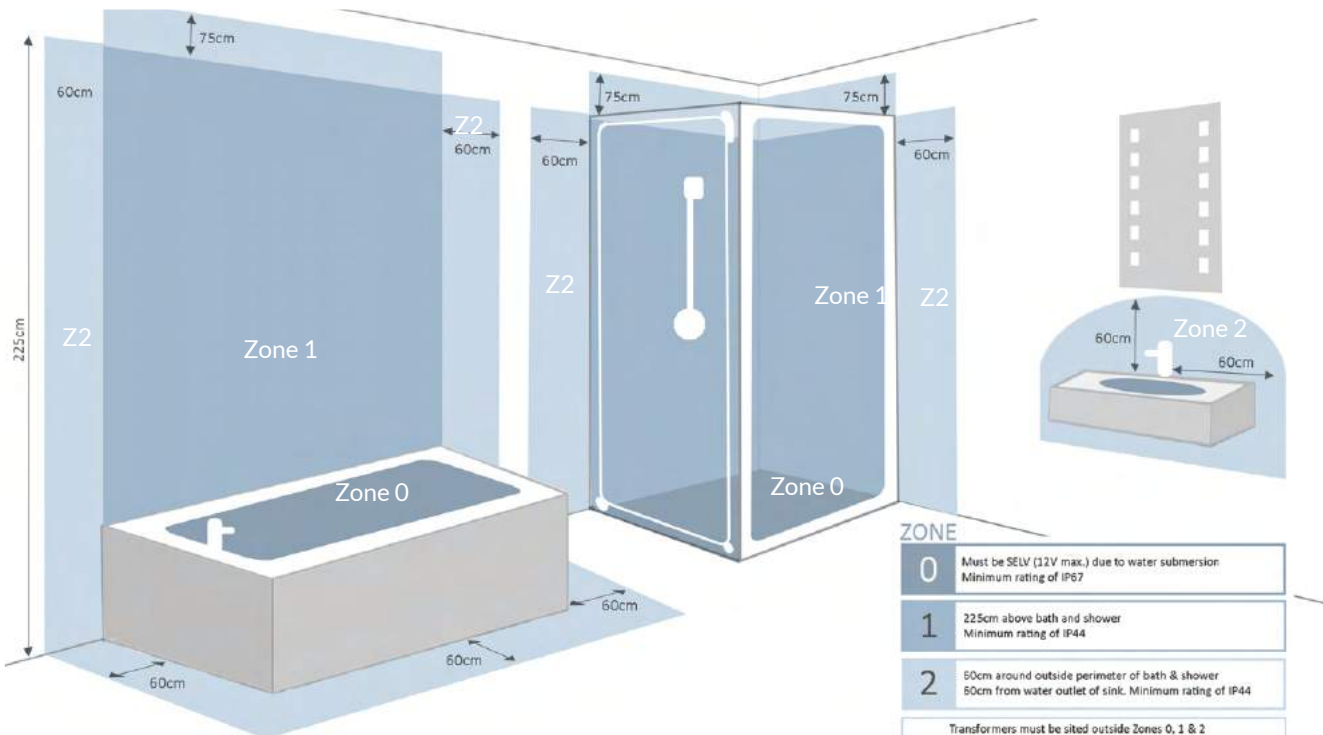

LIGHTING

Linea™

Dual Shaver Socket

Chrome
110v & 240v
IP20 Rated
Q4-33057 H145 x W85 £54

Focus Round

IP44
240v
Class 2
Q4-33070 D290 x P70 £270

Cosmos Dome

IP44
240v
Class 2
Q4-33069 D248 x P100mm £221

TrioTone Downlight

IP65
220-240v
Q4-33031 D85 £60

COB LED Benefits

- Easy to Install (Plug & Play)
- Energy Saving
- Ideal for Bathrooms (All Zones)

Key Features

- Luminous Efficiency 100Lm/W.
- Brighter than a 50W GU10 Halogen.
- Reduces SKU's - TrioTone (3000K, 4000K, 5000K).
- Fully tested to 30, 60, 90 minutes fire rating.
- Dimmable from 0-100%
- Integrated driver.
- Super slim interchangeable bezels to provide a high end solution.
- Fully compliant with all current UK building regulations.
- 220-240v
- Lumens 650-700
- 50,000 Hours