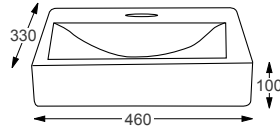

SIT ON & WALL HUNG BASINS

Linea™

Naples

Q4-19306	450 Sit on Basin	£234
Q4-23201	Professional Basin Waste	£35

Technical Information 

- 460 x 330 x 100
- Sit on basin only.
- Professional basin waste, suitable for basins with and without an overflow, also able to adapt it to be freeflow