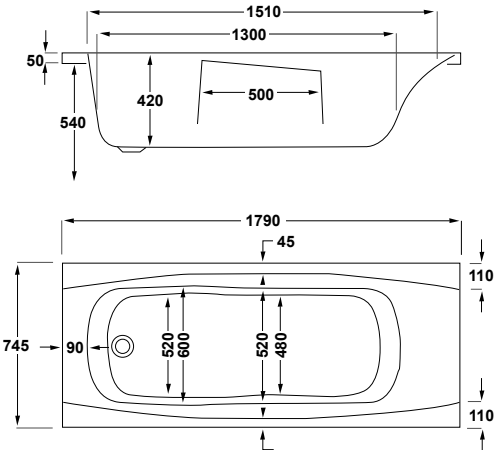

carron⁵

1800 x 750mm H540mm D420mm

210
LITRES

Variant	Product Code	Price
Bathtub	Q4-02116	£838
Front Panel	Q4-02322	£184
End Panel	Q4-02289	£122

carronite™

1800 x 750mm H540mm D420mm

210
LITRES

Variant	Product Code	Price
Bathtub	Q4-02117	£1,206
Front Panel	Q4-02323	£244
End Panel	Q4-02275	£162
C-Lenda Whirlpool System 1	Q4-02900	£1,592