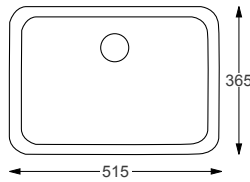

INSET BASINS

RAK

Cleo

Q4-12297	Inset Basin	£210
Q4-23201	Professional Basin Waste	£35

Technical Information

- 515 x 365
- 0 Tap hole.
- Under counter.
- Professional basin waste, suitable for basins with and without an overflow, also able to adapt it to freeflow