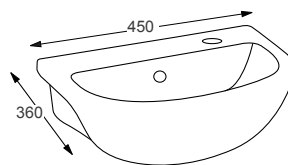

Q4-12148	450 Semi Recessed Basin (RH)	£220
Q4-23201	Professional Basin Waste	£35

Technical Information

- 450 x 360 x 185
- Minimum furniture depth 220mm.
- Professional basin waste, suitable for basins with and without an overflow, also able to adapt it to be freeflow

RAK

Compact