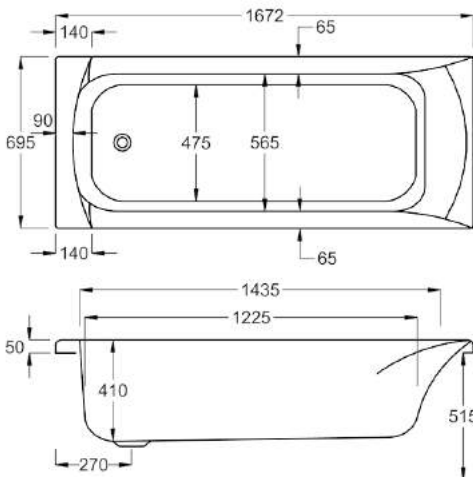

1675

carron5

1675 x 700mm H515mm D410mm

170
LITRES

Variant	Product Code	Price
Bathtub	Q4-02063	£502
Front Panel	Q4-02283	£154
End Panel	Q4-02285	£122

carronite™

1675 x 700mm H515mm D410mm

170
LITRES