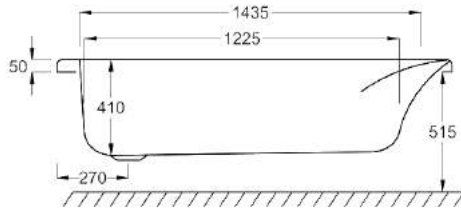

carron5

1600 x 700mm H515mm D410mm

162
LITRES

Variant	Product Code	Price
Bathtub	Q4-02055	£502
Front Panel	Q4-02316	£154
End Panel	Q4-02285	£122

carronite™

1600 x 700mm H515mm D410mm

162
LITRES

Variant	Product Code	Price
Bathtub	Q4-02056	£827
Front Panel	Q4-02317	£223
End Panel	Q4-02271	£162
C-Lenda Whirlpool System 1	Q4-02900	£1,592

1650