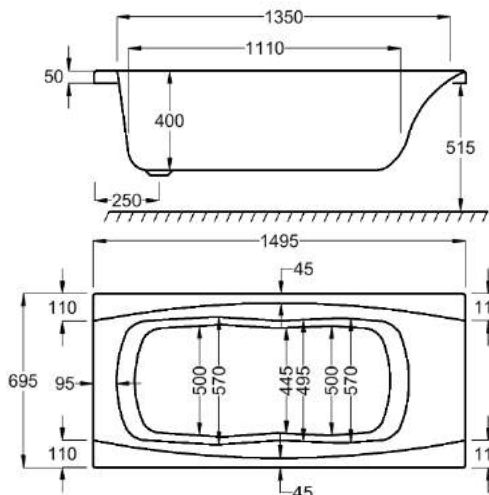

carron⁵

1400 x 700mm H515mm D400mm

135
LITRES

Variant	Product Code	Price
Bathtub	Q4-02455	£408
Front Panel	Q4-02280	£154
End Panel	Q4-02285	£122

carronite™

1400 x 700mm H515mm D400mm

135
LITRES

Variant	Product Code	Price
Bathtub	Q4-02456	£698
Front Panel	Q4-02266	£223
End Panel	Q4-02271	£162
C-Lenda Whirlpool System 1	Q4-02900	£1,592

1500