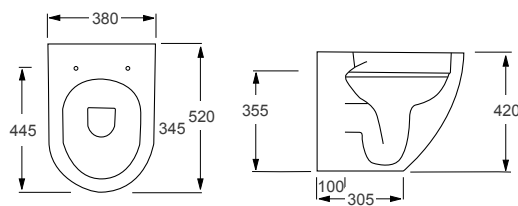

RAK

Des

Q4-12340	Back to Wall Pan	£341
Q4-12342	Soft Close Seat	£127
Q4-19133	6/3 concealed Cistern	£96

Technical Information

- Soft closing seat.
- Quick release seat.
- Short projection WC.