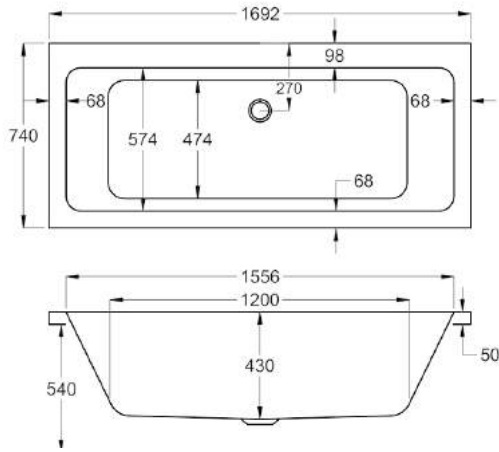

1700

carron⁵

1700 x 750mm H540mm D430mm

190 LITRES

Variant	Product Code	Price
Bathtub	Q4-02157	£517
Front Panel	Q4-02318	£173
End Panel	Q4-02289	£122

carronite™

1700 x 750mm H540mm D430mm

190 LITRES

Variant	Product Code	Price
Bathtub	Q4-02158	£823
Front Panel	Q4-02319	£234
End Panel	Q4-02275	£162
C-Lenda Whirlpool System 1	Q4-02900	£1,592