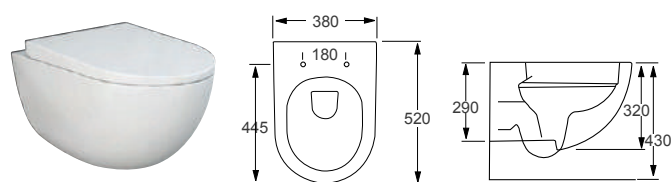

RAK

Des

Q4-12341	Wall Hung Pan	£341
Q4-12342	Soft Close Seat	£127

Technical Information

- Soft closing seat.
- Requires frame system.
- Rimless WC.