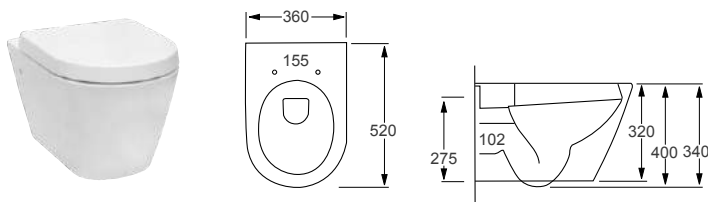

RAK

Resort

Q4-12258	Wall Hung Rimless Pan	£293
Q4-12287	Slim Soft Close Seat	£120
Q4-12269	Soft Close Seat	£120

Technical Information

- Soft closing seat.
- Rimless WC.
- Quick release seat.
- Requires frame system.