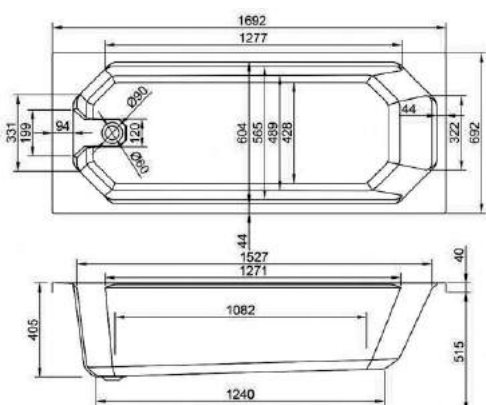

carron⁵

1650 x 700mm H515mm D405mm

200
LITRES

Variant	Product Code	Price
Bathtub	Q4-02557	£481
Front Panel	Q4-02282	£154
End Panel	Q4-02285	£122

carronite™

1650 x 700mm H515mm D405mm

200
LITRES

Variant	Product Code	Price
Bathtub	Q4-02558	£821
Front Panel	Q4-02268	£223
End Panel	Q4-02271	£162

1700

carron⁵

1700 x 700mm H515mm D405mm

209
LITRES

Variant	Product Code	Price
Bathtub	Q4-02559	£481
Front Panel	Q4-02320	£154
End Panel	Q4-02285	£122

carronite™

1700 x 700mm H515mm D405mm

209
LITRES

Variant	Product Code	Price
Bathtub	Q4-02560	£821
Front Panel	Q4-02321	£223
End Panel	Q4-02271	£162