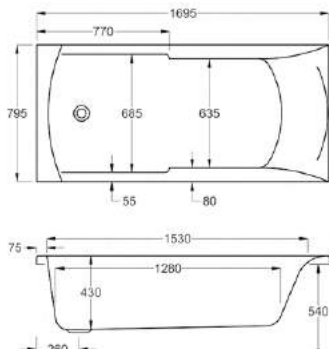

carronite™

1700 x 750mm H540mm D430mm

195
LITRES

Variant	Product Code	Price
Bathtub	Q4-02119	£979
Front Panel	Q4-02319	£234
End Panel	Q4-02275	£162
CARRONITE L Shape Panel	Q4-02300	£439

1700

carron⁵ Apex Single Ended

1700 x 800mm H540mm D430mm

210
LITRES

Variant	Product Code	Price
Bathtub	Q4-02011	£736
Front Panel	Q4-02318	£173
End Panel	Q4-02291	£122

carronite™

1700 x 800mm H540mm D430mm

210
LITRES

Variant	Product Code	Price
Bathtub	Q4-02012	£1,148
Front Panel	Q4-02319	£234
End Panel	Q4-02277	£162

1250