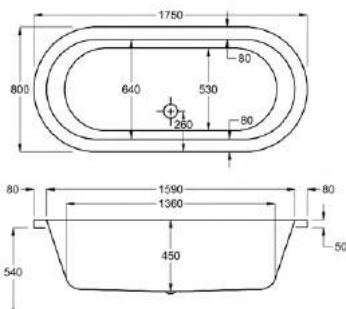

carron Halcyon Square Inset

1750 x 800mm H550mm D440mm

286
LITRES

Variant	Product Code	Price
Bathtub	Q4-02487	£761

carronite

1750 x 800mm H550mm D440mm

286
LITRES

Variant	Product Code	Price
Bathtub	Q4-02488	£1,291

1750