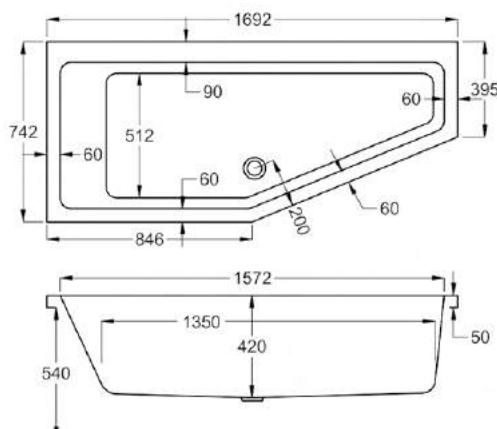

carron⁵

1700 x 750mm RH H540mm D420mm

211
LITRES

Variant	Product Code	Price
Bathtub	Q4-02180	£600
Front Panel	Q4-02328	£228
End Panel	Q4-02330	£104

carronite™

1700 x 750mm RH H540mm D420mm

211
LITRES

Variant	Product Code	Price
Bathtub	Q4-02178	£884
Front Panel	Q4-02329	£438
End Panel	Q4-02331	£145
C-Lenda Whirlpool System 1	Q4-02900	£1,592

First-class aftercare - We're reliably dependable