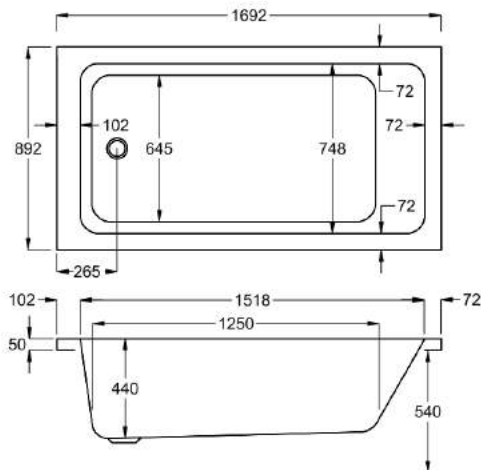

1700

carron5

1700 x 900mm H540mm D440mm

318 LITRES

Variant	Product Code	Price
Bathtub	Q4-02181	£772
Front Panel	Q4-02318	£173
End Panel	Q4-02293	£136

carronite™

1700 x 900mm H540mm D440mm

318 LITRES

Variant	Product Code	Price
Bathtub	Q4-02182	£1,092
Front Panel	Q4-02319	£234
End Panel	Q4-02278	£178
C-Lenda Whirlpool System 1	Q4-02900	£1,592

1800