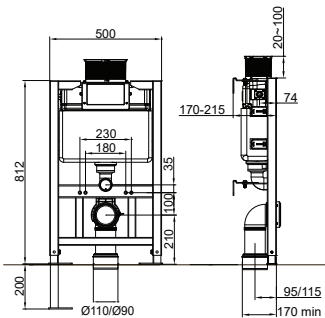

Maison Banos – Concealed Cistern

In Wall Concealed Cistern
W600 H745 D138-194mm

Top or front flush plate mounting
3/6 litre adjustable flush option

With an internal isolation valve to regulate the flow of water from the mains to a water service pipe

Requires flush plate/button, or contact-less sensor (available separately)

WRAS approved and tested to the highest industry standards

Q4-16269 Concealed Cistern **£215**

NEW