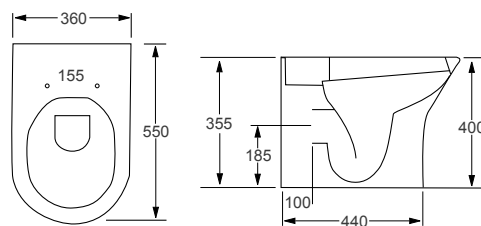

RAK

Feeling - Grey

Q4-12349	Back to Wall Rimless Pan	£554
Q4-12353	Soft Close Seat	£160
Q4-19133	6/3 concealed Cistern	£96

Technical Information

- Soft closing seat.
- Rimless WC.
- Quick release seat.