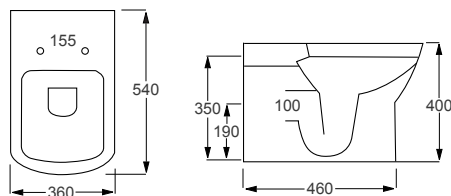

RAK

Summit

Q4-12118	Back to Wall Pan	£319
Q4-12137	Soft Close Seat	£120
Q4-19133	6/3 Ltr Concealed Cistern	£96

Technical Information

- Soft closing seat.
- Quick release seat.