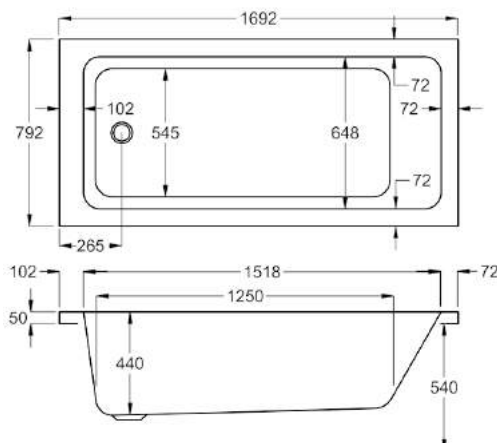

carron⁵

1700 x 800mm H540mm D440mm

267
LITRES

Variant	Product Code	Price
Bathtub	Q4-02149	£576
Front Panel	Q4-02318	£173
End Panel	Q4-02291	£122

carronite™

1700 x 800mm H540mm D440mm

267
LITRES

Variant	Product Code	Price
Bathtub	Q4-02150	£856
Front Panel	Q4-02319	£234
End Panel	Q4-02277	£162
C-Lenda Whirlpool System 1	Q4-02900	£1,592

We recommend

The Zaneti Aspect, Wall Hung Basin Unit see from [page 58](#).

See our full range of Zaneti from [page 06](#).