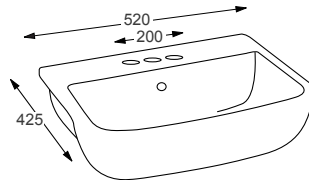

Q4-12199	520 Semi Recessed Basin 1TH	£193
Q4-23201	Professional Basin Waste	£35

Technical Information

- 520 x 425 x 190
- Minimum furniture depth 265mm.
- Professional basin waste, suitable for basins with and without an overflow, also able to adapt it to be freeflow

RAK

Compact