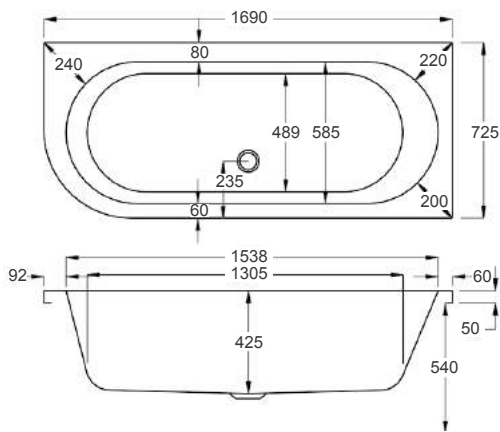

1700

carron5

1700 x 725mm LH H540mm D425mm

205
LITRES

Variant	Product Code	Price
Bathtub	Q4-02213	£680
Curved Panel	Q4-02336	£310

carronite™

1700 x 725mm LH H540mm D425mm

205
LITRES

Variant	Product Code	Price
Bathtub	Q4-02214	£1,104
Curved Panel	Q4-02337	£438
C-Lenda Whirlpool System 1	Q4-02900	£1,592

1700