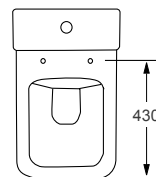

Outline

Q4-06402	Std WC Pan	£180
Q4-06403	Top Flush Cistern	£94
Q4-06401	Soft Close Seat	£70
Q4-06419	Slim Soft Close Seat	£75

Technical Information

- Soft closing seat.
- Quick release seat.
- Water inlet right or left.