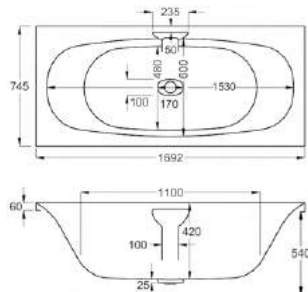

ECHELON DE & LINEA DE

carron

1700