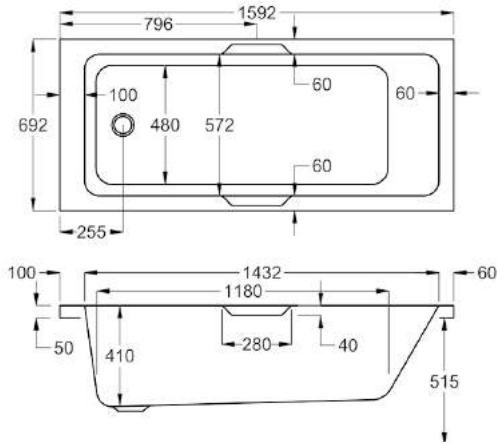

1600

carron5

1600 x 700mm H515mm D410mm

213 LITRES

Variant	Product Code	Price
Bathtub	Q4-02167	£484
Front Panel	Q4-02316	£154
End Panel	Q4-02285	£122

carronite™

1600 x 700mm H515mm D410mm

213 LITRES

Variant	Product Code	Price
Bathtub	Q4-02168	£775
Front Panel	Q4-02317	£223
End Panel	Q4-02271	£162
C-Lenda Whirlpool System 1	Q4-02900	£1,592

1650