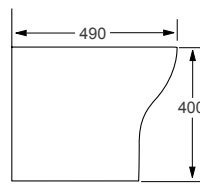

Technical Information

- Soft closing seat.
- Quick release seat.
- Water inlet right or left.

BACK TO WALL TOILETS

From **£245**

Outline toilet with slim soft close seat shown.

NEW

Outline

Q4-06400	Back to Wall Pan	£170
Q4-06401	Soft Close Seat	£70
Q4-06419	Slim Soft Close Seat	£75