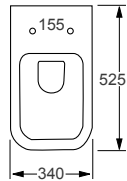

WALL HUNG TOILETS

RAK

Metropolitan

Q4-12090	Wall Hung Pan	£348
Q4-12130	Soft-Close Seat	£120

Technical Information 

- Soft closing seat.
- Requires frame system.
- Quick release seat.

RAK

Sensation