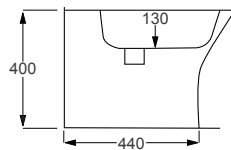

RAK

Resort

Q4-12259 Back to Wall Bidet

£263

Technical Information

- One tap hole.
- Integrated overflow.
- Floor mounted.