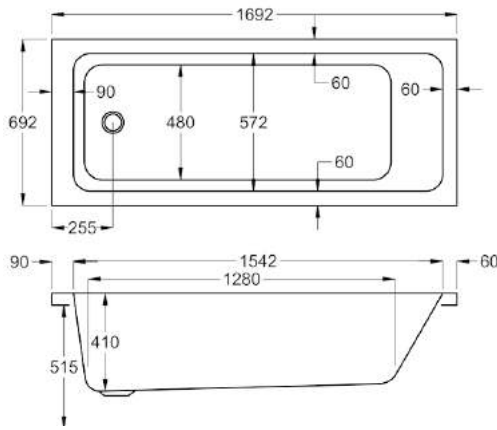

Next -day delivery - We're reliably fast

1700

carron⁵

1700 x 700mm H515mm D410mm

228
LITRES

Variant	Product Code	Price
Bathtub	Q4-02151	£415
Front Panel	Q4-02320	£154
End Panel	Q4-02285	£122

carronite™

1700 x 700mm H515mm D410mm