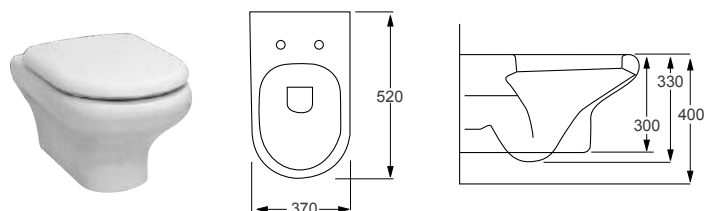

RAK

Compact

Q4-12063	Wall-Hung Pan	£286
Q4-12153	Soft Close Seat	£120

Technical Information

- Soft closing seat.
- Quick release seat.
- Requires frame system.