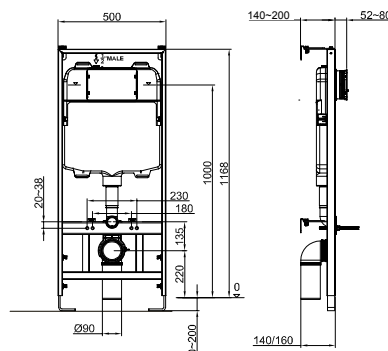

Q4-16261 1000 Wall Hung WC Frame **£399**

NEW

Maison Banos – 1170 Frame

1170 Wall Hung WC Frame
W500 H1170 D140-200mm

Front access, flush plate mounting options

Requires flush plate

Adjustable depth 14 - 2 mm