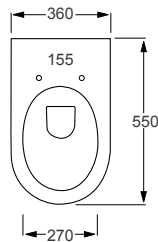

RAK

Resort Extra High

Q4-12272	Back to Wall Rimless Pan	£429
Q4-12287	Slim Soft Close Seat	£120
Q4-12269	Soft Close Seat	£120
Q4-19133	6/3 Ltr Concealed Cistern	£96

Technical Information

- Soft closing seat.
- Rimless WC.
- Quick release seat.
- Tall WC.