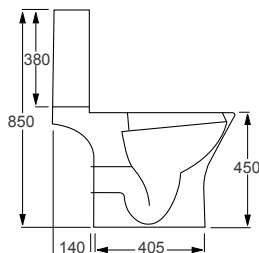

RAK

Resort Open Back

Q4-12253	Tall Open Rimless WC Pan	£452
Q4-12252	Top Flush Cistern	£182
Q4-12288	Slim Soft Close Seat	£120
Q4-12154	Soft Close Seat	£120

Technical Information

- Soft closing seat.
- Quick release seat.
- Water inlet right or left.
- Rimless WC.