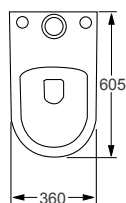

Icon

Q4-06412	Tall Open Back WC Pan	£249
Q4-06409	Top Flush Cistern	£99
Q4-06407	Soft Close Seat	£70
Q4-06410	Slim Soft Close Seat	£80

Technical Information

- Soft closing seat.
- Quick release seat.
- Water inlet right or left.

Trade account holder? Check stock levels and order via our app or call 0845 500 4010