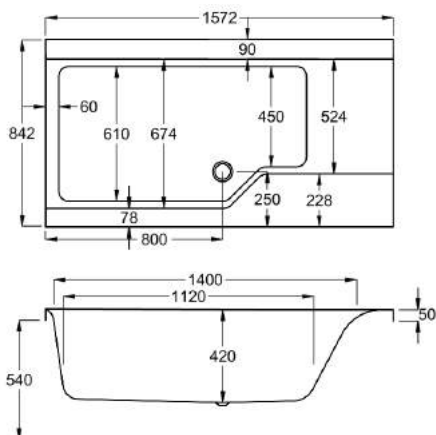

carronite^{TM}

1800 x 750-900mm RH H540mm D450mm

265
LITRES

Variant	Product Code	Price
Bathtub	Q4-02474	£1,945
Front Panel	Q4-02515	£449
End Panel	Q4-02383	£196
Shower Screen	Q4-02350	£371
C-Lenda Whirlpool System 1	Q4-02900	£1,592

1575

carronite^{TM} Urban Swing

1575 x 850mm LH H540mm D420mm

225
LITRES

Variant	Product Code	Price
Bathtub	Q4-02432	£1,423
Front Panel	Q4-02440	£223
L-Shaped Panel	Q4-02441	£444
Shower Screen cw Hinged Return	Q4-02347	£399
C-Lenda Whirlpool System 1	Q4-02900	£1,592

carronite^{TM}

1575 x 850mm RH H540mm D420mm

225
LITRES

Variant	Product Code	Price
Bathtub	Q4-02434	£1,423
Front Panel	Q4-02440	£223
L-Shaped Panel	Q4-02441	£444
Shower Screen cw Hinged Return	Q4-02347	£399
C-Lenda Whirlpool System 1	Q4-02900	£1,592