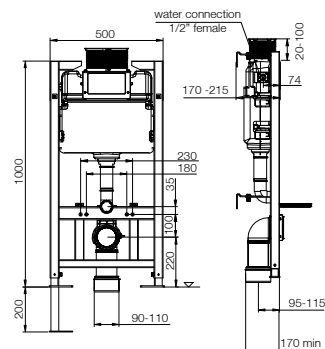

Maison Banos – 820 Frame

820 Wall Hung WC Frame
W500 H820 D167-215mm

Top or front access

Requires flush plate

Adjustable depth 167 - 215mm

Adjustable height legs (2 mm adjustment)

WRAS approved and tested to the highest industry standards

Q4-16260 820 Wall Hung WC Frame **£380**

NEW