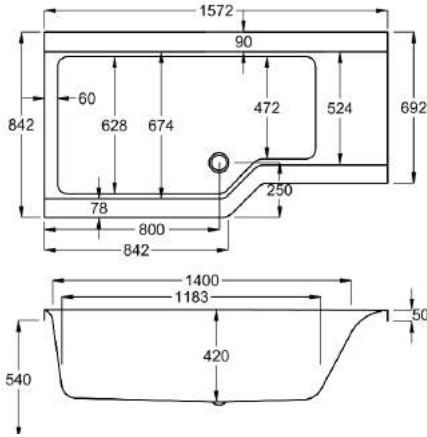

1575

carron5

1575 x 700-850mm LH H540mm D420mm

225
LITRES

Variant	Product Code	Price
Bathtub	Q4-02427	£896
Front Panel	Q4-02437	£304
End Panel	Q4-02312	£144
Shower Screen cw Hinged Return	Q4-02347	£399

carronite™

1575 x 700-850mm LH H540mm D420mm

225
LITRES

Variant	Product Code	Price
Bathtub	Q4-02428	£1,423
Front Panel	Q4-02438	£484
End Panel	Q4-02313	£197
Shower Screen cw Hinged Return	Q4-02347	£399
C-Lenda Whirlpool System 1	Q4-02900	£1,592

1575

carron5

1575 x 700-850mm RH H540mm D420mm

225
LITRES

Variant	Product Code	Price
Bathtub	Q4-02429	£896
Front Panel	Q4-02437	£304
End Panel	Q4-02312	£144
Shower Screen cw Hinged Return	Q4-02347	£399

carronite™

1575 x 700-850mm RH H540mm D420mm

225
LITRES

Variant	Product Code	Price
Bathtub	Q4-02430	£1,423
Front Panel	Q4-02438	£484
End Panel	Q4-02313	£197
Shower Screen cw Hinged Return	Q4-02347	£399
C-Lenda Whirlpool System 1	Q4-02900	£1,592

1675

carron5

1675 x 700-850mm LH H540mm D420mm

245
LITRES

Variant	Product Code	Price
Bathtub	Q4-02525	£896
Front Panel	Q4-02529	£304
End Panel	Q4-02312	£144
Shower Screen cw Hinged Return	Q4-02347	£399

carronite™

1675 x 700-850mm LH H540mm D420mm

245
LITRES

Variant	Product Code	Price
Bathtub	Q4-02526	£1,423
Front Panel	Q4-02530	£484
End Panel	Q4-02313	£197
Shower Screen cw Hinged Return	Q4-02347	£399
C-Lenda Whirlpool System 1	Q4-02900	£1,592

1675

carron5

1675 x 700-850mm RH H540mm D420mm

245
LITRES

Variant	Product Code	Price
Bathtub	Q4-02527	£896
Front Panel	Q4-02529	£304
End Panel	Q4-02312	£144
Shower Screen cw Hinged Return	Q4-02347	£399

carronite™

1675 x 700-850mm RH H540mm D420mm

245
LITRES