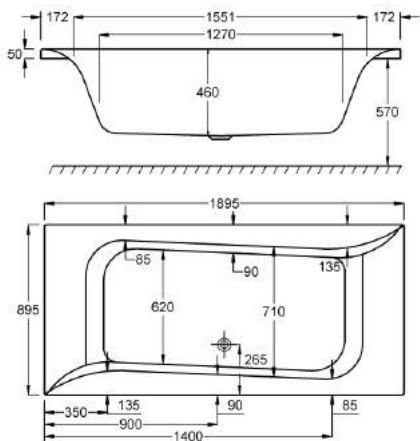

carron 5 Echelon DE

1800 x 800mm H540mm D440mm

230
LITRES

Variant	Product Code	Price
Bathtub	Q4-02081	£1,367
Front Panel	Q4-02322	£184
End Panel	Q4-02291	£122
Manual Valve Single Lever	Q4-43054	£174

Bath Comes with Filler & Waste

carronite™

1800 x 800mm H540mm D440mm

230
LITRES

Variant	Product Code	Price
Bathtub	Q4-02082	£1,780
Front Panel	Q4-02323	£244
End Panel	Q4-02277	£162
Manual Valve Single Lever	Q4-43054	£174

Bath Comes with Filler & Waste

1900