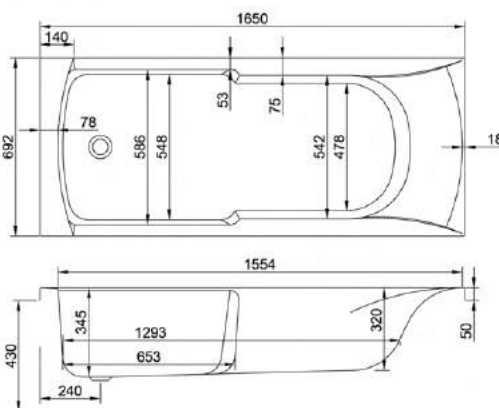

carronite™

1600 x 700mm H430mm D345mm

138
LITRES

Variant	Product Code	Price
Bathtub	Q4-02034	£722
Front Panel	Q4-02255	£223
End Panel	Q4-02259	£162
CARRONITE L Shape Panel	Q4-02500	£439

1650

carron⁵

1650 x 700mm H430mm D345mm