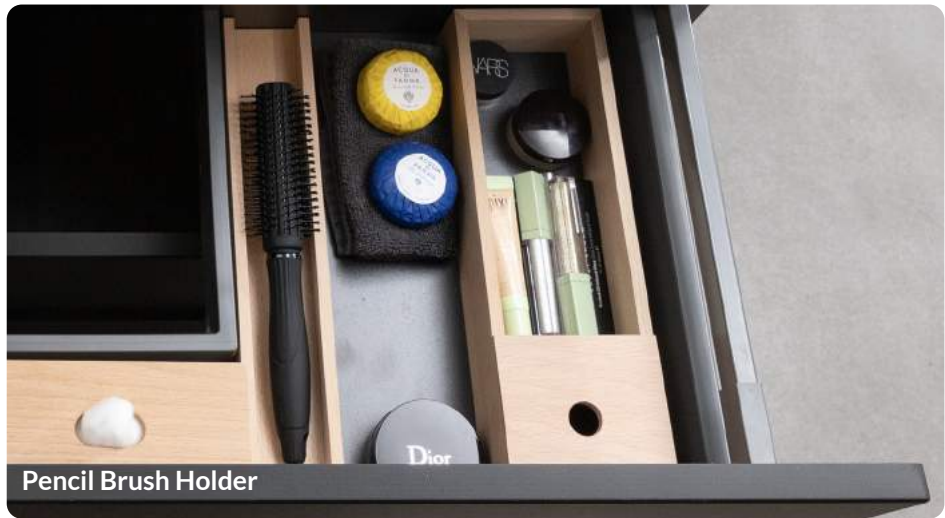

Pencil Brush Holder