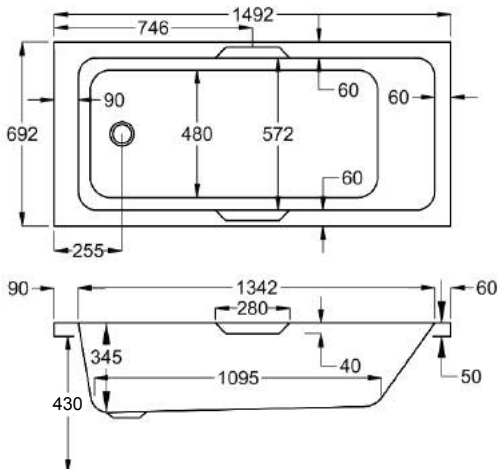

Trade account holder? Check stock levels and order via our app or call 0845 500 4010

1500

carron5

1500 x 700mm H430mm D345mm

152
LITRES

Variant	Product Code	Price
Bathtub	Q4-02447	£484
Front Panel	Q4-02252	£154
End Panel	Q4-02258	£122
CARRONITE L Shape Panel	Q4-02499	£439