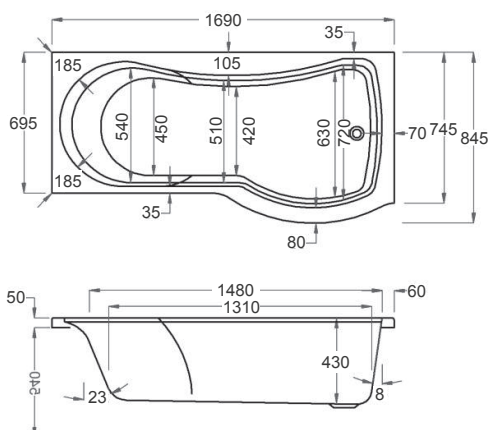

carron⁵

1700 x 700-850mm RH H540mm D430mm

250
LITRES

Variant	Product Code	Price
Bathtub	Q4-02185	£701
Front Panel	Q4-02332	£192
End Panel	Q4-02312	£144
Shower Screen	Q4-02350	£371

carronite™

1700 x 700-850mm RH H540mm D430mm

250
LITRES

Variant	Product Code	Price
Bathtub	Q4-02186	£1,063
Front Panel	Q4-02333	£401
End Panel	Q4-02313	£197
Shower Screen	Q4-02350	£371
C-Lenda Whirlpool System 1	Q4-02900	£1,592