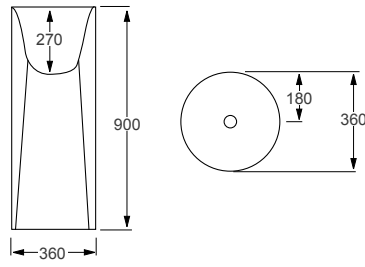

RAK

Petite Round

Q4-12345 Round Freestanding Basin **£769**

Technical Information

- 360 x 360 x 900
- 0 Tap hole.
- Freestanding Basin.