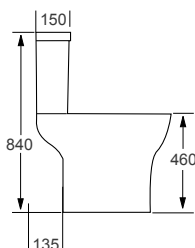

CLOSED COUPLED TOILETS

Extra High

From **£754**

Resort toilet shown.

TOILETS
220

NEW

Icon

Q4-06412	Tall Open Back WC Pan	£249
Q4-06409	Top Flush Cistern	£99
Q4-06407	Soft Close Seat	£70
Q4-06410	Slim Soft Close Seat	£80