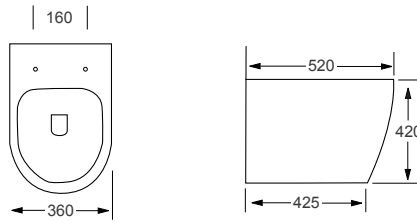

NEW

Signature

Q4-06414	Back to Wall Pan	£264
Q4-06415	Soft Close Seat	£75

Technical Information

- Soft closing seat.