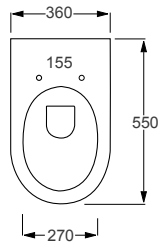

RAK

Resort High

Q4-12293	Back to Wall Rimless Pan	£359
Q4-12287	Slim Soft Close Seat	£120
Q4-12269	Soft Close Seat	£120
Q4-19133	6/3 Ltr Concealed Cistern	£96

Technical Information

- Soft closing seat.
- Rimless WC.
- Quick release seat.
- Tall WC.