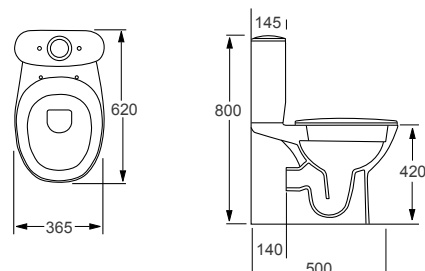

Morning

Q4-12275	Flush Fit Pan	£177
Q4-12274	Top Flush Cistern	£120
Q4-12278	Soft Close Seat	£109

Technical Information

- Soft closing seat.
- Quick release seat.
- Water inlet right or left.
- Rimless WC.
- 6/3 litre cistern