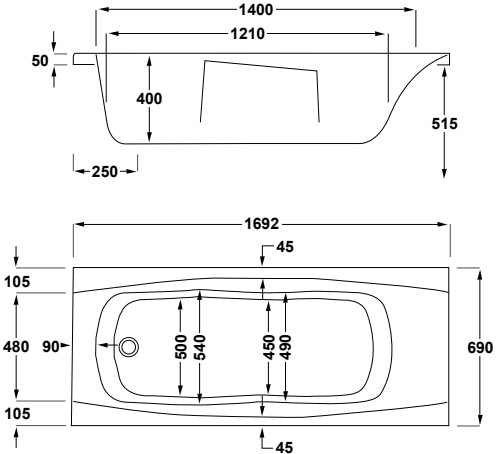

1700

carron⁵

1700 x 700mm H515mm D400mm

180
LITRES

Variant	Product Code	Price
Bathtub	Q4-02114	£408
Front Panel	Q4-02320	£154
End Panel	Q4-02285	£122

carronite™

1700 x 700mm H515mm D400mm

180
LITRES