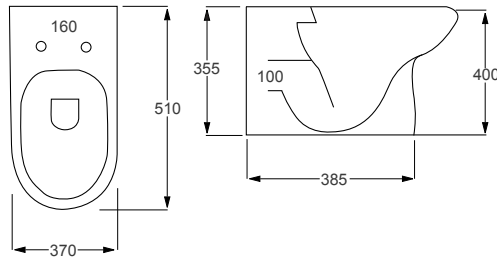

RAK

Resort

Q4-12257	Back to Wall Rimless Pan	£275
Q4-12287	Slim Soft Close Seat	£120
Q4-12269	Soft Close Seat	£120

Technical Information

- Soft closing seat.
- Quick release seat.
- Rimless WC.

BACK TO WALL TOILETS