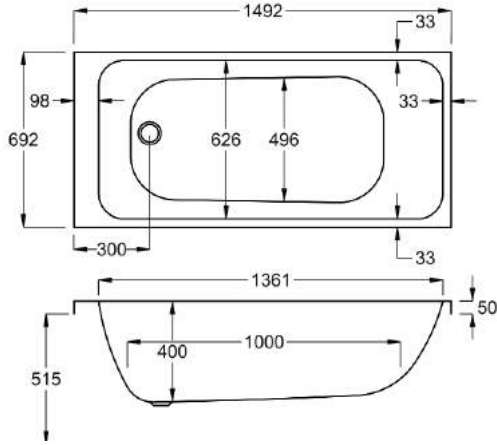

1500

carron⁵

1500 x 700mm H515mm D400mm

190 LITRES

Variant	Product Code	Price
Bathtub	Q4-02418	£481
Front Panel	Q4-02315	£154
End Panel	Q4-02285	£122
CARRONITE L Shape Panel	Q4-02502	£439

carronite™

1500 x 700mm H515mm D400mm

190 LITRES

Variant	Product Code	Price
Bathtub	Q4-02419	£821
Front Panel	Q4-02314	£223
End Panel	Q4-02271	£162
CARRONITE L Shape Panel	Q4-02502	£439

1600