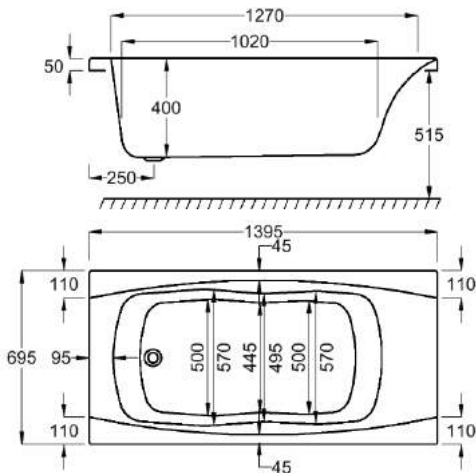

First-class aftercare - We're reliably dependable

IMPERIAL TWIN GRIP SE

carron

1400

carron⁵

1400 x 700mm H515mm D400mm

135
LITRES

Variant	Product Code	Price
Bathtub	Q4-02455	£408
Front Panel	Q4-02280	£154
End Panel	Q4-02285	£122