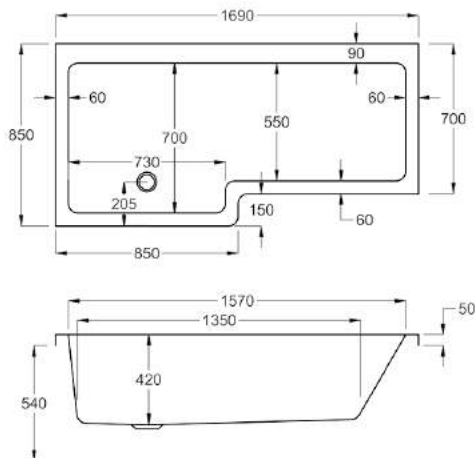

carron5

1600 x 700-850mm RH H540mm D420mm

250
LITRES

Variant	Product Code	Price
Bathtub	Q4-02388	£642
Front Panel	Q4-02390	£230
End Panel	Q4-02312	£144
Chrome Shower Screen cw Hinged Return	Q4-02347	£399

carronite™

1600 x 700-850mm RH H540mm D420mm

250
LITRES

Variant	Product Code	Price
Bathtub	Q4-02389	£923
Front Panel	Q4-02391	£499
End Panel	Q4-02313	£197
Chrome Shower Screen cw Hinged Return	Q4-02347	£399

1700