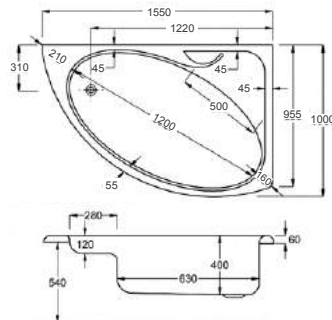

carron⁵ Dove Corner Bath

1550 x 950mm LH H540mm D400mm

190
LITRES

Variant	Product Code	Price
Bathtub	Q4-02232	£965
Corner Panel	Q4-02262	£244

carronite™

1550 x 950mm LH H540mm D400mm

190
LITRES

Variant	Product Code	Price
Bathtub	Q4-02233	£1,306
Corner Panel	Q4-02263	£460
C-Lenda Whirlpool System 1	Q4-02900	£1,592

1550