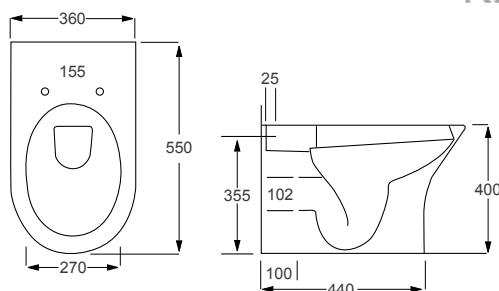

- Soft closing seat.
- Quick release seat.
- Short projection WC.

RAK

Kala

Q4-12160	Back to Wall Pan	£242
Q4-12170	Soft Close Seat	£109
Q4-19133	6/3 Concealed Cistern	£96

Technical Information

- Soft closing seat.
- Quick release seat.
- Short projection WC.