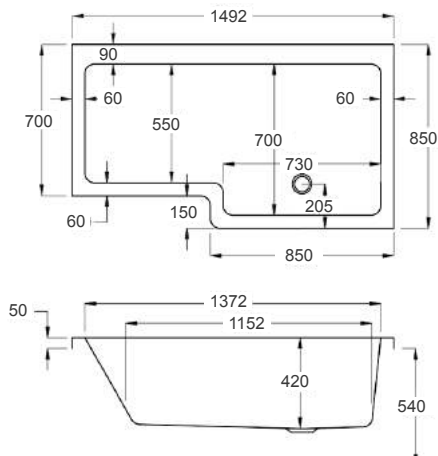

carron⁵

1500 x 700-850mm RH H540mm D420mm

229
LITRES

Variant	Product Code	Price
Bath tub	Q4-02175	£642
Front Panel	Q4-02324	£230
End Panel	Q4-02312	£144
Chrome Shower Screen cw Hinged Return	Q4-02347	£399

carronite™

1500 x 700-850mm RH H540mm D420mm

229
LITRES

Variant	Product Code	Price
Bath tub	Q4-02176	£923
Front Panel	Q4-02325	£499
End Panel	Q4-02313	£197
Chrome Shower Screen cw Hinged Return	Q4-02347	£399