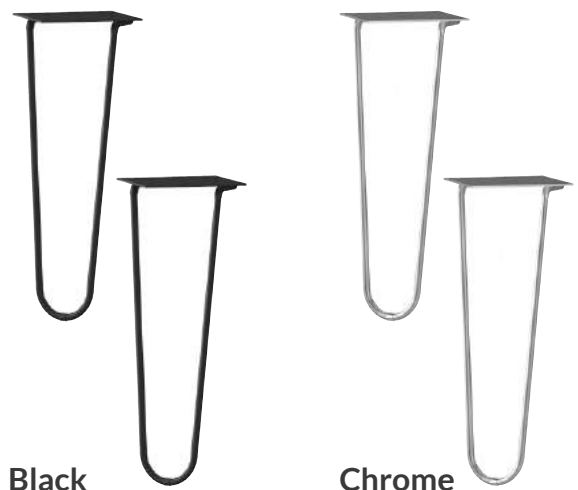

Black

Chrome

Trade account holder? Check stock levels and order via our app or call 0845 500 4010