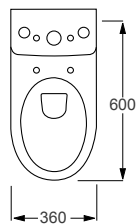

Technical Information

- Soft closing seat.
- Short projection.
- Water inlet right or left.
- Quick release seat.

RAK

Resort

Q4-12255	Open Rimless WC Pan	£254
Q4-12252	Top Flush Cistern	£182
Q4-12287	Slim Soft Close Seat	£120
Q4-12269	Soft Close Seat	£120