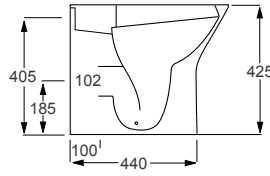

RAK

Resort High

Q4-12293	Back to Wall Rimless Pan	£359
Q4-12287	Slim Soft Close Seat	£120
Q4-12269	Soft Close Seat	£120
Q4-19133	6/3 Ltr Concealed Cistern	£96

Technical Information

- Soft closing seat.
- Rimless WC.
- Quick release seat.
- Tall WC.