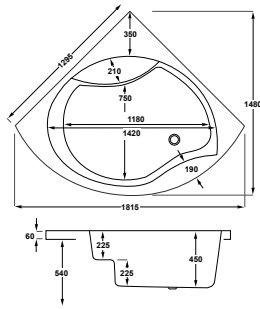

1300

carron⁵ Tranquility Corner Bath

1300 x 1300mm H540mm D450mm

295
LITRES

Variant	Product Code	Price
Bathtub	Q4-02244	£1,188
Corner Panel	Q4-02304	£244

carronite™

1300 x 1300mm H540mm D450mm

295
LITRES

Variant	Product Code	Price
Bathtub	Q4-02245	£1,790
Corner Panel	Q4-02305	£460
C-Lenda Whirlpool System 1	Q4-02900	£1,592

1300