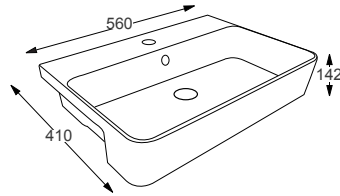

RAK

Sensation

Q4-12303 Wall Hung Bidet

£418

Technical Information 

- One tap hole.
- Integrated overflow.
- Wall mounted.

SEMI - RECESSED

NEW