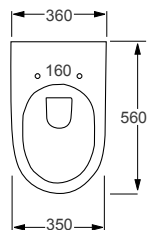

RAK

Moon

Q4-12229	Wall Hung Pan	£363
Q4-12236	Soft Close Seat	£164

Technical Information

- Soft closing seat.
- Requires frame system.
- Quick release seat.
- Rimless WC.