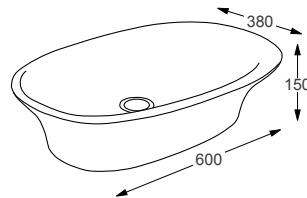

Q4-12308	600 Sit on Basin	£274
Q4-23201	Professional Basin Waste	£35

Technical Information

- 600 x 380 x 150
- 0 Tap hole.
- Professional basin waste, suitable for basins with and without an overflow, also able to adapt it to be freeflow

RAK Shell