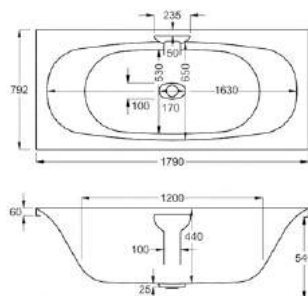

carron 5 Echelon DE

1700 x 750mm H540mm D420mm

209
LITRES

Variant	Product Code	Price
Bathtub	Q4-02079	£1,181
Front Panel	Q4-02318	£173
End Panel	Q4-02289	£122
Manual Valve Single Lever	Q4-43054	£174

Bath Comes with Filler & Waste

carronite™

1700 x 750mm H540mm D420mm

209
LITRES

Variant	Product Code	Price
Bathtub	Q4-02080	£1,502
Front Panel	Q4-02319	£234
End Panel	Q4-02275	£162
Manual Valve Single Lever	Q4-43054	£174

Bath Comes with Filler & Waste

1800