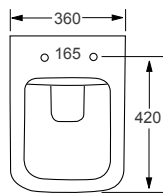

Technical Information

- Soft closing seat.
- Quick release seat.
- Water inlet right or left.

BACK TO WALL TOILETS

From **£245**

Outline toilet with slim soft close seat shown.

NEW

Outline

Q4-06400	Back to Wall Pan	£170
Q4-06401	Soft Close Seat	£70
Q4-06419	Slim Soft Close Seat	£75