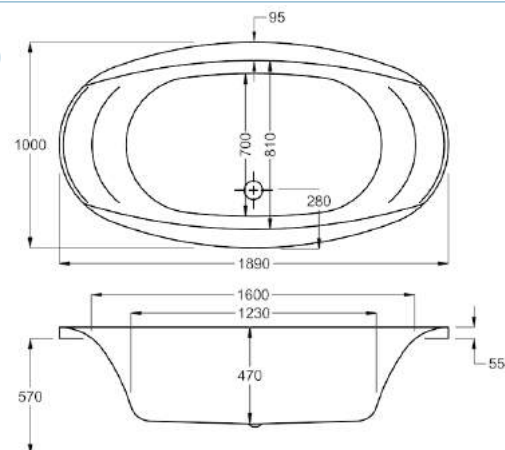

carronite™ Celsius Oval
1900 x 1000mm H570mm D470mm

320
LITRES

Variant	Product Code	Price
Bathtub	Q4-02494	£2,052
Oval D Panel to Semi Recess	Q4-02497	£733
C-Lenda Whirlpool System 1	Q4-02900	£1,592

2000