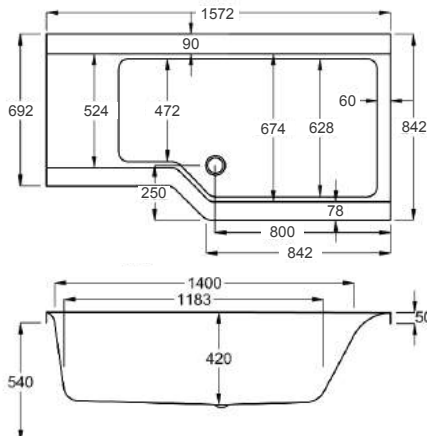

carron5

1575 x 700-850mm LH H540mm D420mm

225
LITRES

Variant	Product Code	Price
Bathtub	Q4-02427	£896
Front Panel	Q4-02437	£304
End Panel	Q4-02312	£144
Shower Screen cw Hinged Return	Q4-02347	£399

carronite™

1575 x 700-850mm LH H540mm D420mm

225
LITRES

Variant	Product Code	Price
Bathtub	Q4-02428	£1,423
Front Panel	Q4-02438	£484
End Panel	Q4-02313	£197
Shower Screen cw Hinged Return	Q4-02347	£399
C-Lenda Whirlpool System 1	Q4-02900	£1,592

1575