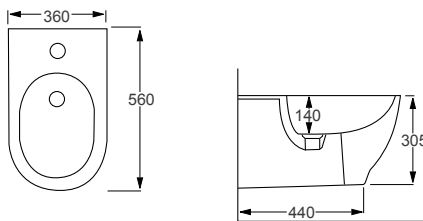

Q4-12304 Back to Wall Bidet

£418

Technical Information 

- One tap hole.
- Integrated overflow.
- Floor mounted.

RAK

Moon

Q4-12233 Wall Hung Bidet

£363