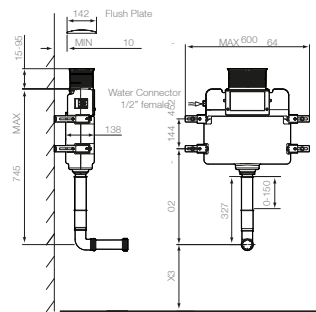

FRAMES & CONCEALED CISTERNS

NEW