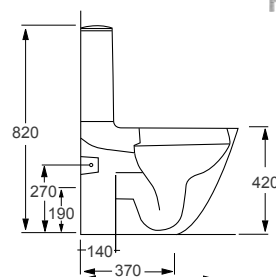

Des

Q4-12343	Flush Fit WC Pan	£429
Q4-12307	Top Flush Cistern	£209
Q4-12342	Soft Close Seat	£127

Technical Information

- Soft closing seat.
- Quick release seat.
- Water inlet right or left.
- Rimless WC.
- 6/3 litre cistern.