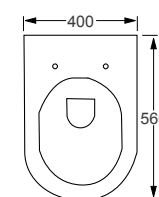

Feeling - Black

Q4-12351	Wall Hung Pan	£554
Q4-12354	Soft Close Seat	£160

Technical Information

- Soft closing seat.
- Requires frame system.
- Rimless WC.
- Quick release seat.