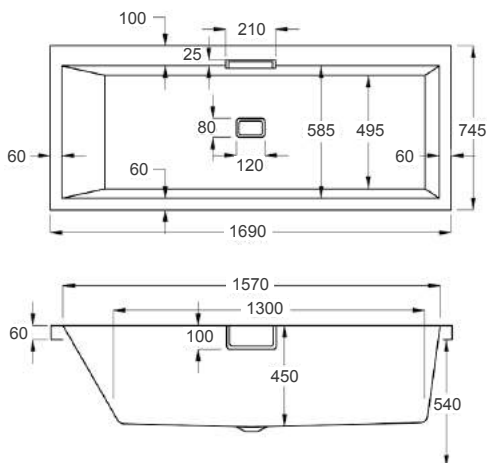

1700

carronite™

1700 x 700mm LH H540mm D430mm

265
LITRES

Variant	Product Code	Price
Bathtub	Q4-02406	£1,121
Front Panel	Q4-02319	£234
End Panel	Q4-02272	£162
L-Shaped Panel	Q4-02569	£439
C-Lenda Whirlpool System 1	Q4-02900	£1,592

1700

carronite™

1700 x 700mm RH H540mm D430mm

265
LITRES

Variant	Product Code	Price
Bathtub	Q4-02407	£1,121
Front Panel	Q4-02319	£234
End Panel	Q4-02272	£162
L-Shaped Panel	Q4-02569	£439
C-Lenda Whirlpool System 1	Q4-02900	£1,592

1700

carronite™

1700 x 750mm LH H540mm D450mm

275
LITRES

Variant	Product Code	Price
Bathtub	Q4-02408	£1,324
Front Panel	Q4-02319	£234
End Panel	Q4-02275	£162
L-Shaped Panel	Q4-02300	£439
C-Lenda Whirlpool System 1	Q4-02900	£1,592

1700

carronite™

1700 x 750mm RH H540mm D450mm

275
LITRES

Variant	Product Code	Price
Bathtub	Q4-02409	£1,324
Front Panel	Q4-02319	£234
End Panel	Q4-02275	£162
L-Shaped Panel	Q4-02300	£439
C-Lenda Whirlpool System 1	Q4-02900	£1,592