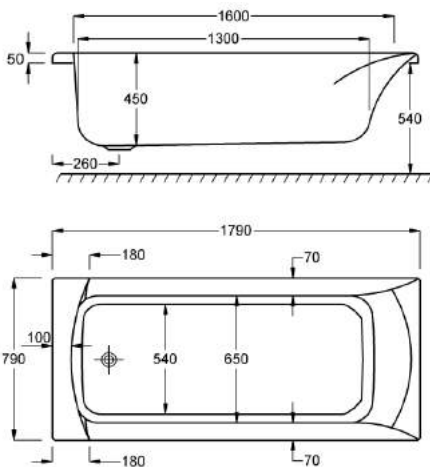

carron5

1700 x 800mm H540mm D450mm

220 LITRES

Variant	Product Code	Price
Bathtub	Q4-02193	£745
Front Panel	Q4-02318	£173
End Panel	Q4-02291	£122

carronite™

1700 x 800mm H540mm D450mm

220 LITRES

Variant	Product Code	Price
Bathtub	Q4-02194	£1,193
Front Panel	Q4-02319	£234
End Panel	Q4-02277	£162
C-Lenda Whirlpool System 1	Q4-02900	£1,592

1800