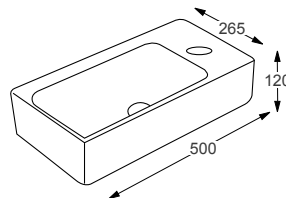

Evolve

Q4-30100	500x265 Basin	£156
Q4-23201	Professional Basin Waste	£35

Technical Information

- 500 x 265
- 1 Tap hole, right hand.
- Professional basin waste, suitable for basins with and without an overflow, also able to adapt it to be freeflow

RAK