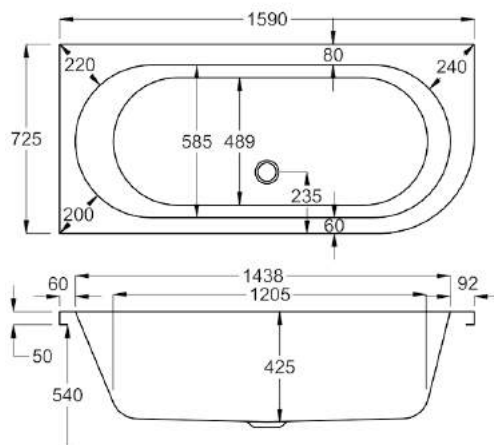

1600

carron⁵

1600 x 725mm RH H540mm D425mm

197
LITRES

Variant	Product Code	Price
Bathtub	Q4-02211	£680
Curved Panel	Q4-02334	£310

carronite™

1600 x 725mm RH H540mm D425mm

197
LITRES