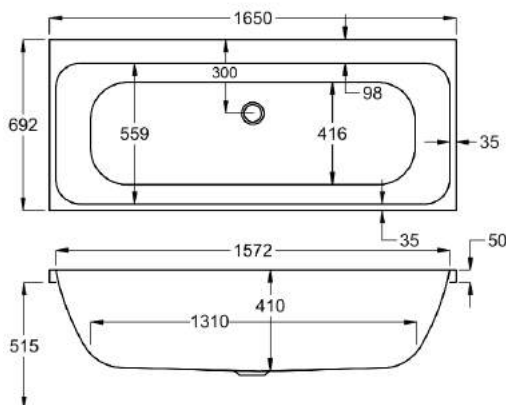

carron⁵

1650 x 700mm H515mm D410mm

196 LITRES

Variant	Product Code	Price
Bathtub	Q4-02521	£481
Front Panel	Q4-02282	£154
End Panel	Q4-02285	£122
CARRONITE L Shape Panel	Q4-02531	£439

©carronite™

1650 x 700mm H515mm D410mm

196 LITRES

Variant	Product Code	Price
Bathtub	Q4-02522	£821
Front Panel	Q4-02268	£223
End Panel	Q4-02271	£162
CARRONITE L Shape Panel	Q4-02531	£439