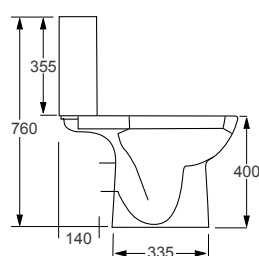

RAK

Origin 62

Q4-12435	Pan & Cistern	£275
Q4-12226	Soft Close Seat	£81

Technical Information

- Soft closing seat.
- Quick release seat.
- Water inlet right or left.
- Short projection.
- 6/3 litre cistern