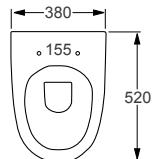

RAK

Sensation

Q4-12300	Wall Hung Rimless Pan	£418
Q4-12305	Soft Close Seat	£127

Technical Information

- Soft closing seat.
- Requires frame system.
- Quick release seat.
- Rimless WC.
- Hidden fixings.