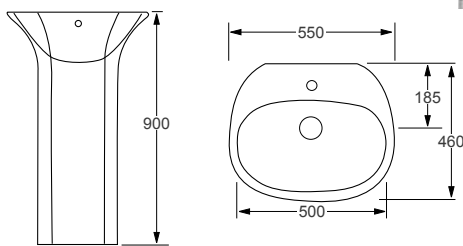

RAK

Sensation

Q4-12348 Freestanding Basin **£824**

Technical Information

- 550 x 460 x 900
- 1 Tap hole.
- Freestanding Basin.