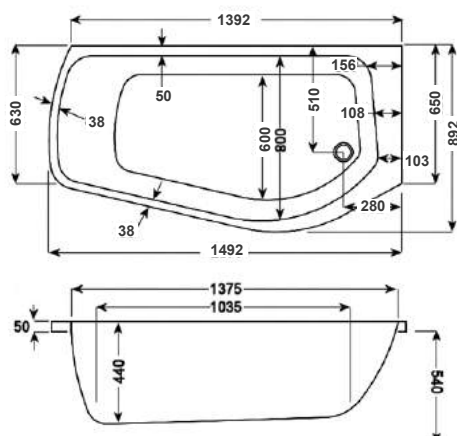

carron⁵

1500 x 900mm RH H540mm D440mm

241 LITRES

Variant	Product Code	Price
Bath tub	Q4-02468	£954
Curved Panel	Q4-02513	£330
Shower Screen	Q4-02380	£377

carronite™

1500 x 900mm RH H540mm D440mm

241 LITRES

Variant	Product Code	Price
Bath tub	Q4-02470	£1,423
Curved Panel	N/A	
Shower Screen	Q4-02380	£377