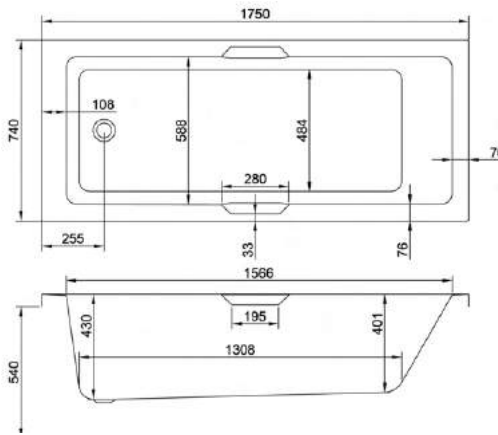

carron⁵

1750 x 750mm H540mm D430mm

247
LITRES

Variant	Product Code	Price
Bathtub	Q4-02595	£656
Front Panel	Q4-02601	£173
End Panel	Q4-02289	£122

carronite™

1750 x 750mm H540mm D430mm

247
LITRES

Variant	Product Code	Price
Bathtub	Q4-02596	£926
Front Panel	Q4-02602	£234
End Panel	Q4-02275	£162
C-Lenda Whirlpool System 1	Q4-02900	£1,592

1800