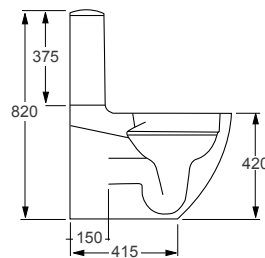

RAK

Des

Q4-12343	Flush Fit WC Pan	£429
Q4-12307	Top Flush Cistern	£209
Q4-12342	Soft Close Seat	£127

Technical Information

- Soft closing seat.
- Quick release seat.
- Water inlet right or left.
- Rimless WC.
- 6/3 litre cistern.