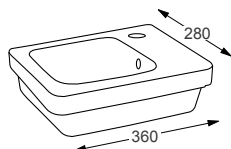

WALL HUNG BASINS

RAK

Resort

Q4-12266	360 Slimline 1TH Basin RH	£109
Q4-23201	Professional Basin Waste	£35

Technical Information

- 360 x 280
- 1 Tap hole, right hand.
- Professional basin waste, suitable for basins with and without an overflow, also able to adapt it to be freeflow

RAK