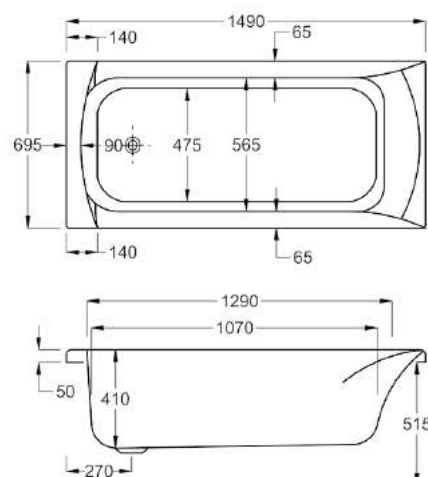

1500

carron⁵

1500 x 700mm H515mm D410mm

152
LITRES

Variant	Product Code	Price
Bathtub	Q4-02051	£502
Front Panel	Q4-02315	£154
End Panel	Q4-02285	£122

carronite™

1500 x 700mm H515mm D410mm

152
LITRES

Variant	Product Code	Price
Bathtub	Q4-02052	£827
Front Panel	Q4-02314	£223
End Panel	Q4-02271	£162
C-Lenda Whirlpool System 1	Q4-02900	£1,592