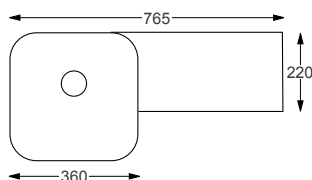

RAK

Petite Square

Q4-12357	RH Basin & LH Ledge	£329
Q4-12358	LH Basin & RH Ledge	£329

Technical Information 

- 765 x 360
- 1 Tap hole.
- Wall hung only.

RAK

Petite Round

Q4-12355	RH Basin & LH Ledge	£329
Q4-12356	LH Basin & RH Ledge	£329