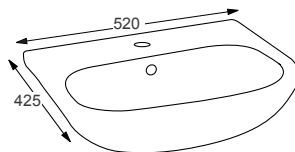

Kala

Q4-12165	520 Semi Recessed basin 1TH	£204
Q4-23201	Professional Basin Waste	£35

Technical Information

- 520 x 425 x 147
- Minimum furniture depth 270mm.
- Professional basin waste, suitable for basins with and without an overflow, also able to adapt it to be freeflow

RAK