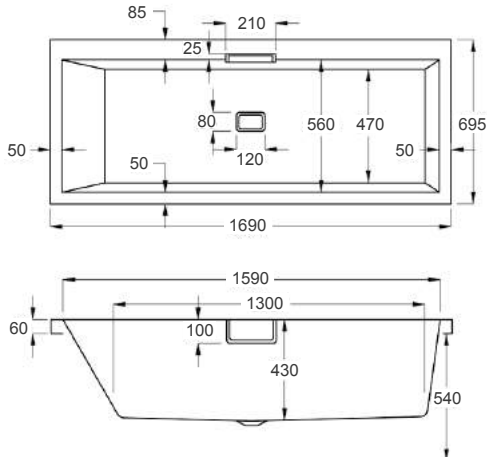

1700

carronite™

1700 x 700mm LH H540mm D430mm

265
LITRES

Variant	Product Code	Price
Bathtub	Q4-02406	£1,121
Front Panel	Q4-02319	£234
End Panel	Q4-02272	£162
L-Shaped Panel	Q4-02569	£439
C-Lenda Whirlpool System 1	Q4-02900	£1,592

1700

carronite™

1700 x 700mm RH H540mm D430mm

265
LITRES

Variant	Product Code	Price
Bathtub	Q4-02407	£1,121
Front Panel	Q4-02319	£234
End Panel	Q4-02272	£162
L-Shaped Panel	Q4-02569	£439
C-Lenda Whirlpool System 1	Q4-02900	£1,592

1700

carronite™

1700 x 750mm LH H540mm D450mm

275
LITRES

Variant	Product Code	Price
Bathtub	Q4-02408	£1,324
Front Panel	Q4-02319	£234
End Panel	Q4-02275	£162
L-Shaped Panel	Q4-02300	£439
C-Lenda Whirlpool System 1	Q4-02900	£1,592

1700

carronite™

1700 x 750mm RH H540mm D450mm

275
LITRES

Variant	Product Code	Price
Bathtub	Q4-02409	£1,324
Front Panel	Q4-02319	£234
End Panel	Q4-02275	£162
L-Shaped Panel	Q4-02300	£439
C-Lenda Whirlpool System 1	Q4-02900	£1,592