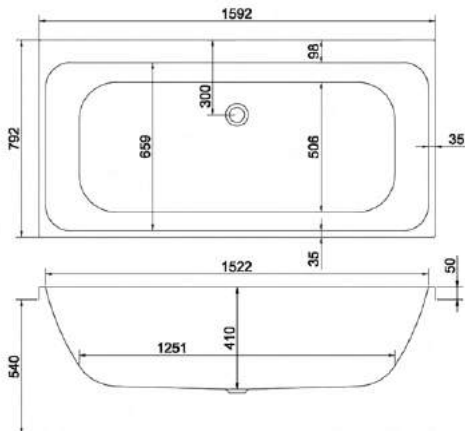

1600

carron⁵

1600 x 800mm H540mm D410mm

215 LITRES

Variant	Product Code	Price
Bathtub	Q4-02589	£601
Front Panel	Q4-02281	£173
End Panel	Q4-02291	£122
CARRONITE L Shape Panel	Q4-02567	£439

©carronite™

1600 x 800mm H540mm D410mm

215 LITRES

Variant	Product Code	Price
Bathtub	Q4-02590	£959
Front Panel	Q4-02267	£234
End Panel	Q4-02277	£162
CARRONITE L Shape Panel	Q4-02567	£439

1650