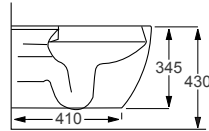

WALL HUNG TOILETS

RAK

Metropolitan

Q4-12090	Wall Hung Pan	£348
Q4-12130	Soft-Close Seat	£120

Technical Information 

- Soft closing seat.
- Requires frame system.
- Quick release seat.

RAK

Sensation