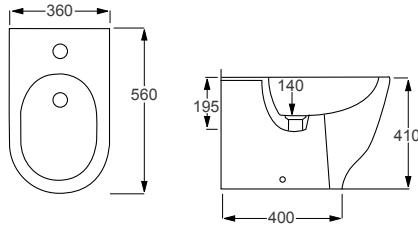

RAK

Moon

Q4-12230 Back to Wall Bidet

£369

Technical Information

- One tap hole.
- Integrated overflow.
- Floor mounted.