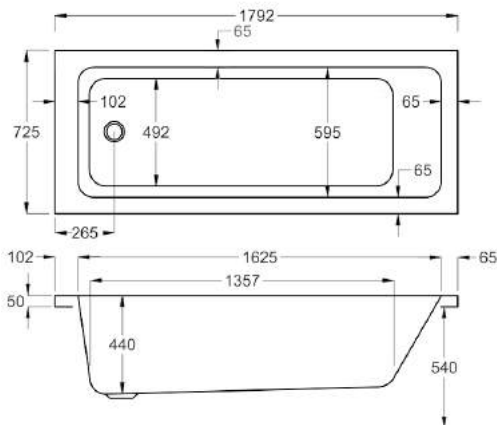

carron5

1800 x 725mm H540mm D440mm

266 LITRES

Variant	Product Code	Price
Bathtub	Q4-02153	£560
Front Panel	Q4-02322	£184
End Panel	Q4-02287	£122

carronite™

1800 x 725mm H540mm D440mm

266 LITRES

Variant	Product Code	Price
Bathtub	Q4-02154	£850
Front Panel	Q4-02323	£244
End Panel	Q4-02307	£162
C-Lenda Whirlpool System 1	Q4-02900	£1,592

1800