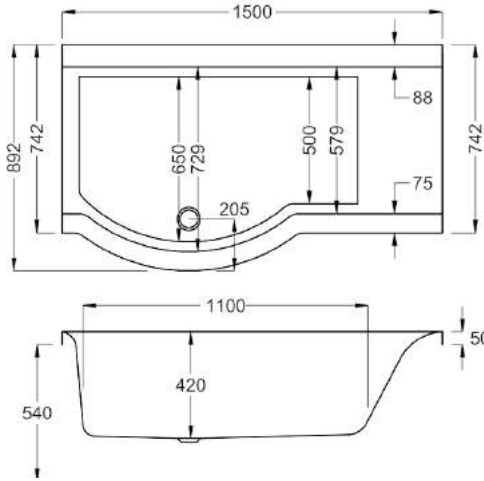

WHEN YOU BUY A CARRONITE SHOWER BATH
& CARRONITE PANEL TOGETHER

Trade account holder? Check stock levels and order via our app or call 0845 500 4010

1500

carron5

1500 x 750-900mm LH H540mm D420mm

228
LITRES