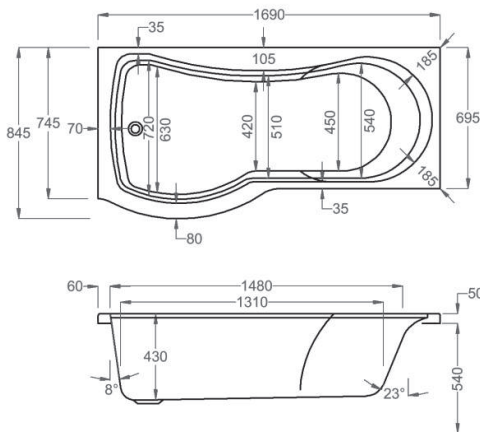

1700

carron⁵

1700 x 700-850mm LH H540mm D430mm

250
LITRES

Variant	Product Code	Price
Bathtub	Q4-02183	£701
Front Panel	Q4-02332	£192
End Panel	Q4-02312	£144
Shower Screen	Q4-02350	£371

carronite™

1700 x 700-850mm LH H540mm D430mm

250
LITRES

Variant	Product Code	Price
Bathtub	Q4-02184	£1,063
Front Panel	Q4-02333	£401
End Panel	Q4-02313	£197
Shower Screen	Q4-02350	£371
C-Lenda Whirlpool System 1	Q4-02900	£1,592

1700