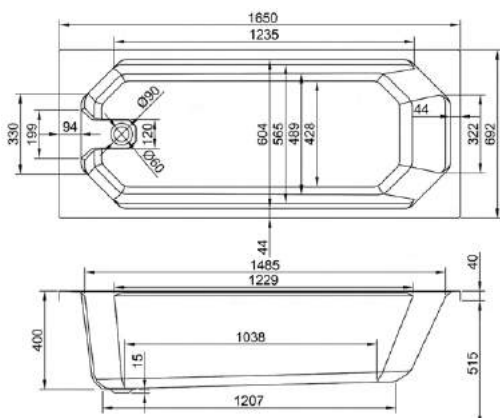

carron⁵

1600 x 700mm H515mm D405mm

192
LITRES

Variant	Product Code	Price
Bathtub	Q4-02555	£481
Front Panel	Q4-02316	£154
End Panel	Q4-02285	£122

carronite™

1600 x 700mm H515mm D405mm

192
LITRES

Variant	Product Code	Price
Bathtub	Q4-02556	£821
Front Panel	Q4-02317	£223
End Panel	Q4-02271	£162

1650