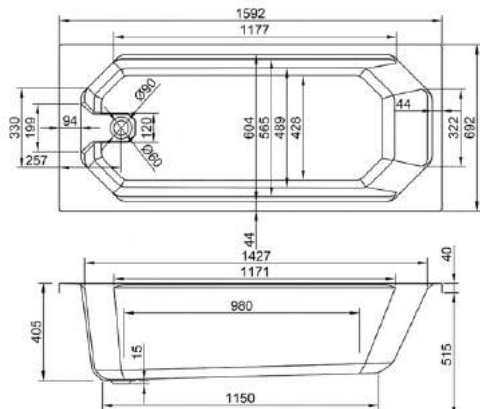

Variant	Product Code	Price
Bathtub	Q4-02411	£3,962

CAMDEN SE

carron

1600

carron⁵

1600 x 700mm H515mm D405mm

192
LITRES

Variant	Product Code	Price
Bathtub	Q4-02555	£481
Front Panel	Q4-02316	£154
End Panel	Q4-02285	£122