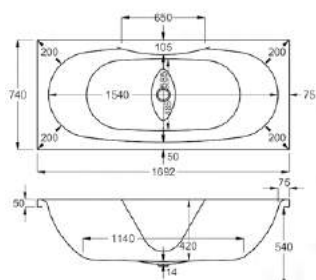

EQUATION DE carron

1700

carron⁵ Equation DE

1700 x 750mm H540mm D420mm

205 LITRES

Variant	Product Code	Price
Bathtub	Q4-02090	£644
Front Panel	Q4-02318	£173
End Panel	Q4-02289	£122

carronite™

1700 x 750mm H540mm D420mm

205 LITRES

Variant	Product Code	Price
Bathtub	Q4-02091	£907
Front Panel	Q4-02319	£234
End Panel	Q4-02275	£162
C-Lenda Whirlpool System 1	Q4-02900	£1,592

1800

carron⁵ Equation DE

1800 x 800mm H540mm D430mm

233 LITRES

Variant	Product Code	Price
Bathtub	Q4-02092	£814
Front Panel	Q4-02322	£184
End Panel	Q4-02291	£122

carronite™

1800 x 800mm H540mm D430mm

233 LITRES

Variant	Product Code	Price
Bathtub	Q4-02093	£1,198
Front Panel	Q4-02323	£244
End Panel	Q4-02277	£162
C-Lenda Whirlpool System 1	Q4-02900	£1,592