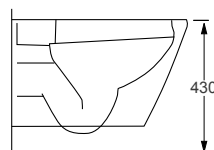

Feeling - Black

Q4-12351	Wall Hung Pan	£554
Q4-12354	Soft Close Seat	£160

Technical Information

- Soft closing seat.
- Requires frame system.
- Rimless WC.
- Quick release seat.