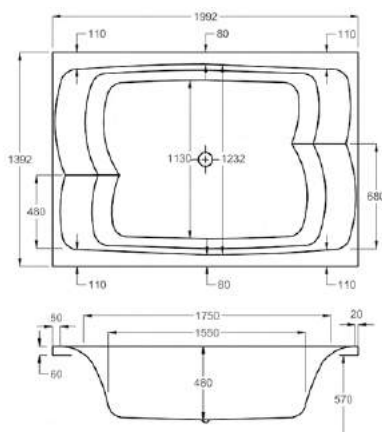

carronite™ Celsius Duo
2000 x 1400mm H570mm D480mm

560
LITRES

Variant	Product Code	Price
Bathtub	Q4-02411	£3,962