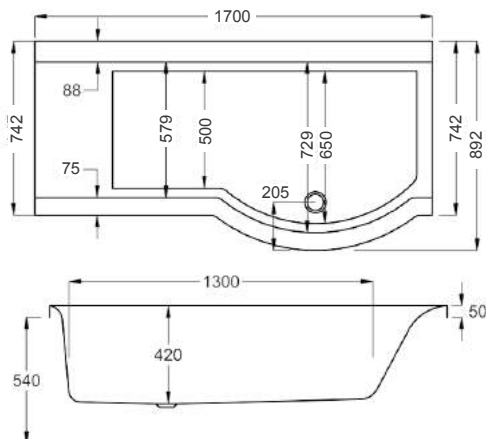

carron5

1700 x 750-900mm RH H540mm D420mm

260
LITRES

Variant	Product Code	Price
Bathtub	Q4-02371	£924
Front Panel	Q4-02375	£304
End Panel	Q4-02385	£144
Shower Screen	Q4-02380	£377

carronite™

1700 x 750-900mm RH H540mm D420mm

260
LITRES

Variant	Product Code	Price
Bathtub	Q4-02372	£1,457
Front Panel	Q4-02376	£484
L-Shaped Panel	Q4-02506	£671
End Panel	Q4-02383	£196
Shower Screen	Q4-02380	£377
C-Lenda Whirlpool System 1	Q4-02900	£1,592