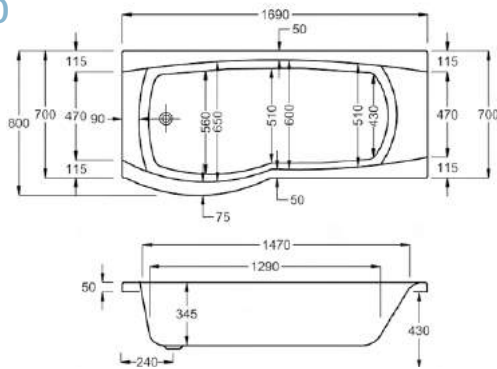

carron

BATHS
305

1700

carron⁵

1700 x 700-800mm LH H430mm D345mm

190 LITRES

Variant	Product Code	Price
Bathtub	Q4-02025	£865
Front Panel	Q4-02250	£221
End Panel	Q4-02258	£122
Shower Screen	Q4-02343	£371

carronite™