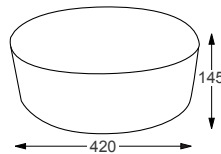

Moon Round

Q4-12270	420 Sit on Basin	£263
Q4-23201	Professional Basin Waste	£35

Technical Information

- 420 x 420 x 145
- 0 Tap hole.
- Professional basin waste, suitable for basins with and without an overflow, also able to adapt it to be freeflow

Linea™