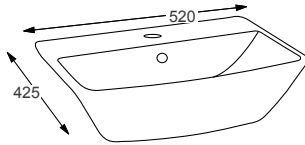

SEMI - RECESSED

RAK

Summit

Q4-12150	Semi Recessed Basin - 1TH	£226
Q4-23201	Professional Basin Waste	£35

Technical Information

- 520 x 425 x 140
- 1 Tap hole.
- Professional basin waste, suitable for basins with and without an overflow, also able to adapt it to be freeflow

RAK