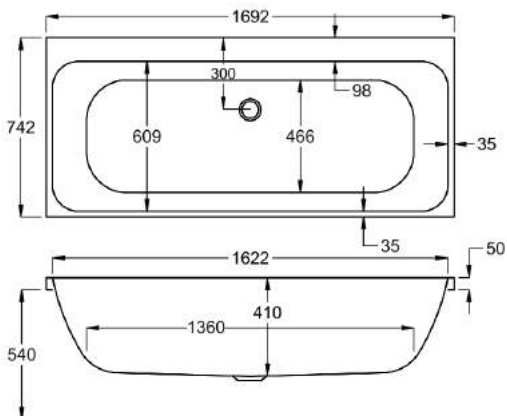

carron5

1700 x 750mm H540mm D410mm

230
LITRES

Variant	Product Code	Price
Bathtub	Q4-02195	£601
Front Panel	Q4-02318	£173
End Panel	Q4-02289	£122
CARRONITE L Shape Panel	Q4-02300	£439

carronite™

1700 x 750mm H540mm D410mm

230
LITRES

Variant	Product Code	Price
Bathtub	Q4-02196	£959
Front Panel	Q4-02319	£234
End Panel	Q4-02275	£162
CARRONITE L Shape Panel	Q4-02300	£439

1750