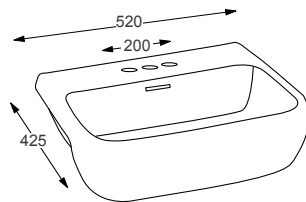

Metropolitan

Q4-12096	520 Semi Recessed Basin 1TH	£259
Q4-23201	Professional Basin Waste	£35

Technical Information

- 520 x 425 x 180
- Minimum furniture depth 275mm.
- Professional basin waste, suitable for basins with and without an overflow, also able to adapt it to be freeflow

RAK