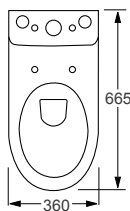

RAK

Resort Open Back

Q4-12253	Tall Open Rimless WC Pan	£452
Q4-12252	Top Flush Cistern	£182
Q4-12288	Slim Soft Close Seat	£120
Q4-12154	Soft Close Seat	£120

Technical Information

- Soft closing seat.
- Quick release seat.
- Water inlet right or left.
- Rimless WC.