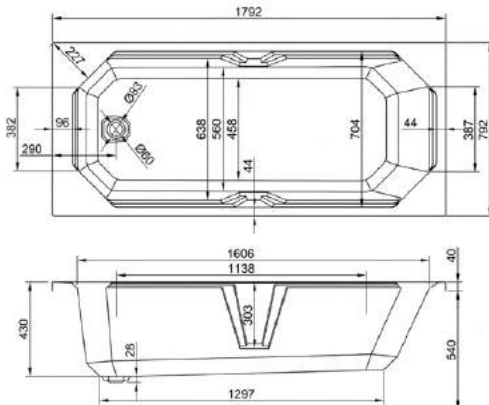

Comes with Waste & Grips

1800

carronite™

1800 x 800mm H540mm D430mm

268
LITRES

Variant	Product Code	Price
Bathtub	Q4-02580	£1,704
Front Panel	Q4-02544	£275
L-Shaped Panel	Q4-02546	£432

Comes with Waste & Grips