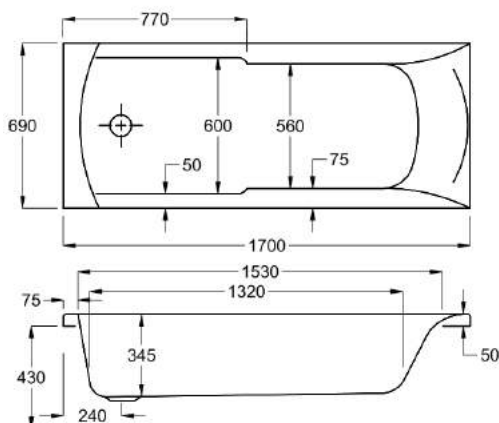

1700

carron⁵

1700 x 700mm H430mm D345mm

145
LITRES

Variant	Product Code	Price
Bathtub	Q4-02037	£415
Front Panel	Q4-02256	£154
End Panel	Q4-02258	£122
CARRONITE L Shape Panel	Q4-02501	£439

carronite™

1700 x 700mm H430mm D345mm