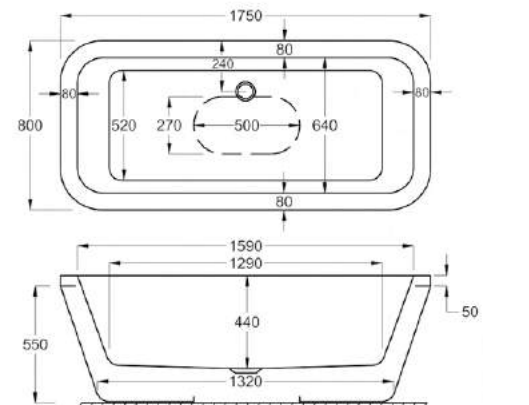

carronite™ Halcyon Square Freestanding
1750 x 800mm H550mm D440mm

286
LITRES

Variant	Product Code	Price
Bathtub	Q4-02105	£2,131

Comes with Waste

BATHS
320

Trade account holder? Check stock levels and order via our app or call 0845 500 4010