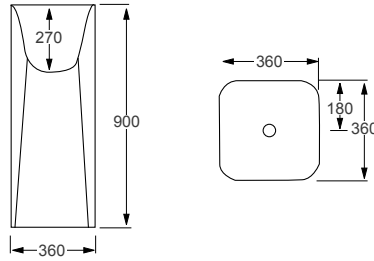

Petite Round

Q4-12345 Round Freestanding Basin **£769**

Technical Information

- 360 x 360 x 900
- 0 Tap hole.
- Freestanding Basin.

RAK

Petite Square

Q4-12346 Square Freestanding Basin **£769**

Technical Information