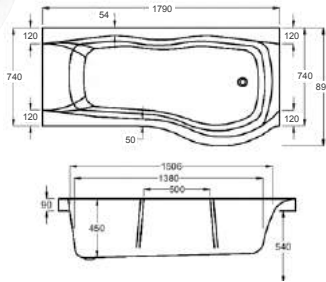

carronite^{TM}

1800 x 750-900mm LH H540mm D450mm

265
LITRES

Variant	Product Code	Price
Bathtub	Q4-02473	£1,945
Front Panel	Q4-02515	£449
End Panel	Q4-02383	£196
Shower Screen	Q4-02350	£371
C-Lenda Whirlpool System 1	Q4-02900	£1,592

1800