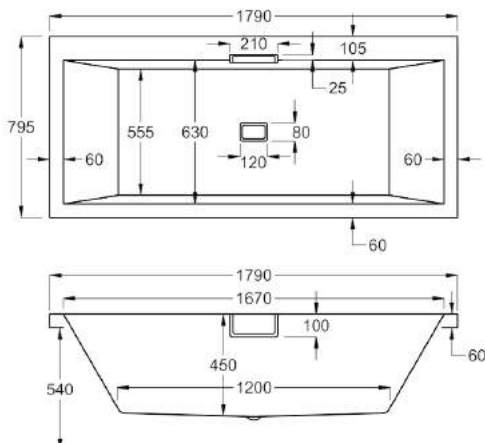

carronite™

1800 x 800mm H540mm D450mm

300
LITRES

Variant	Product Code	Price
Bathtub	Q4-02410	£1,741
Front Panel	Q4-02323	£244
End Panel	Q4-02277	£162
L-Shaped Panel	Q4-02301	£439
C-Lenda Whirlpool System 1	Q4-02900	£1,592