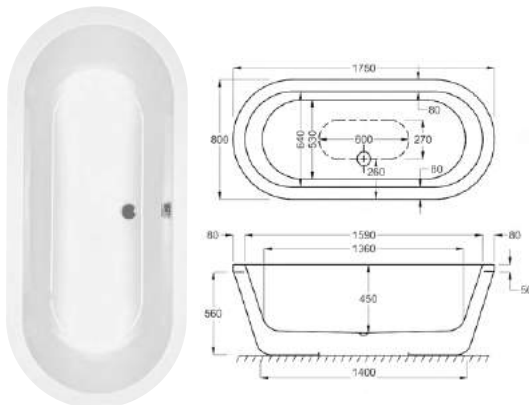

Comes with Waste

1750

carronite™ Halcyon Oval
1750 x 800mm Black H560mm D450mm

270
LITRES

Variant	Product Code	Price
Bathtub	Q4-02104	£2,131

Comes with Waste

1750

carronite™ Halcyon Oval
1750 x 800mm Red H560mm D450mm