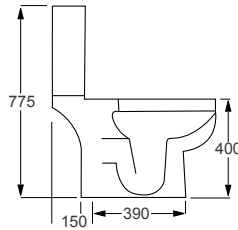

RAK

Series 600

Q4-12200	Std. WC Pan	£197
Q4-12201	Top Flush Cistern	£165
Q4-12156	Soft Close Seat	£109

Technical Information

- Soft closing seat.
- Short projection.
- Water inlet right or left.
- Quick release seat.