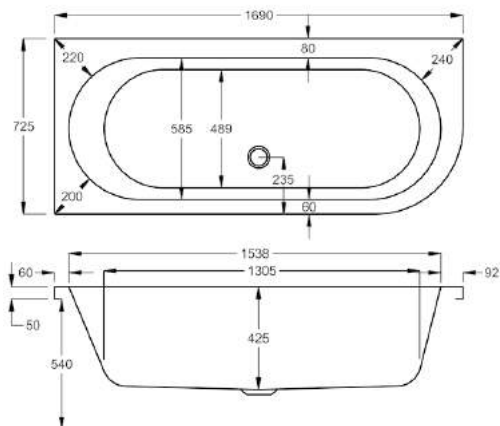

carron5

1700 x 725mm RH H540mm D425mm

205
LITRES

Variant	Product Code	Price
Bathtub	Q4-02215	£680
Curved Panel	Q4-02336	£310

carronite™

1700 x 725mm RH H540mm D425mm

205
LITRES

Variant	Product Code	Price
Bathtub	Q4-02216	£1,104
Curved Panel	Q4-02337	£438
C-Lenda Whirlpool System 1	Q4-02900	£1,592

1700