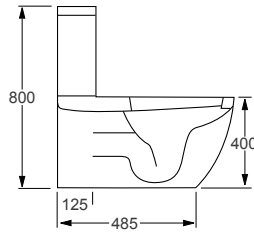

RAK

Metropolitan

Q4-12240	Flush Fit WC Pan	£337
Q4-12211	Top Flush 3/6ltr Cistern	£202
Q4-12130	Soft-Close Seat	£120

Technical Information

- Soft closing seat.
- Quick release seat.
- Water inlet right or left.
- Short projection.