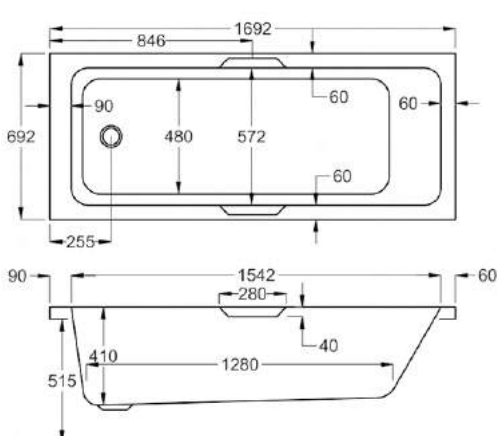

carron5

1700 x 700mm H515mm D410mm

228 LITRES

Variant	Product Code	Price
Bathtub	Q4-02169	£484
Front Panel	Q4-02320	£154
End Panel	Q4-02285	£122

carronite™

1700 x 700mm H515mm D410mm

228 LITRES

Variant	Product Code	Price
Bathtub	Q4-02170	£775
Front Panel	Q4-02321	£223
End Panel	Q4-02271	£162
C-Lenda Whirlpool System 1	Q4-02900	£1,592

1700