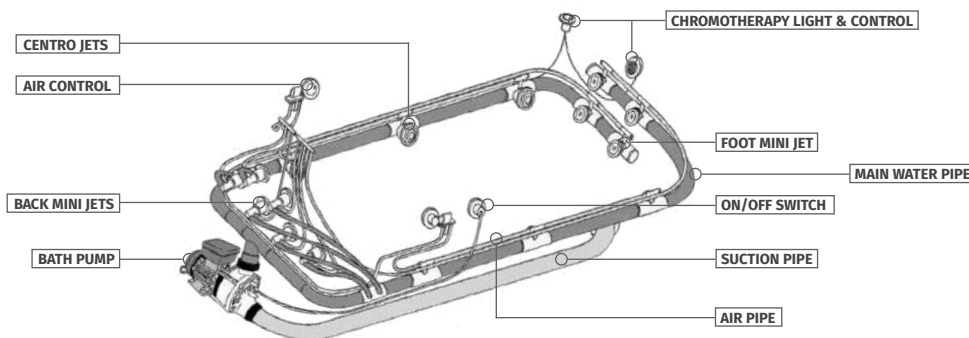

C-Lenda System 3.

Technical

Rigid piping, 0.75hp self draining pump, fixed and mounted, pneumatic on/off control, directional whirlpool jets, fitted and fully tested, complete with two-year warranty. All systems use 13 amp supply with ELCB fitted by a qualified electrician.

Please note: A wooden panel will not fit the bath due to the pipes being housed in the vertical rim.

Extra Foot Jet

Q4-02906 Extra Foot Jets (x 2) £202

Chromotherapy Lights

Q4-02907 Chromotherapy Light £403

Flush Suction

Designed with total safety in mind, this suction has a unique built in safety feature which disengages the water pressure within second of being activated.

Features

- Fast acting safety protection for hair and body entrapment
- Stainless steel surround
- Removable by key for easy cleaning

Flush Centro Jet

A high performance, mid sized hydro body jet.

Features

- Adjustable finger tip directional control
- High air to water mix ratio
- Removable for easy cleaning
- Stainless steel surround

Flush Mini Jet

Mini jet clusters are designed to deliver a concentrated hydromassage to muscle groups including lumbar, feet and shoulders.

Features

- Compact Specific directional water flow High air to water mix ratio Removable for easy cleaning
- Stainless Steel surround

Flush Air Control/Button

Pneumatic Control