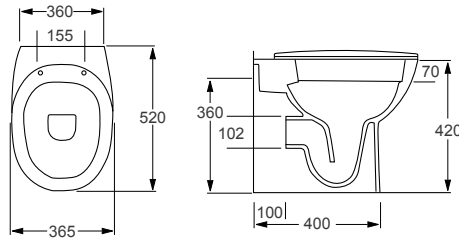

RAK

Morning

Q4-12276	Back to Wall Pan	£209
Q4-12278	Soft Close Seat	£109
Q4-19133	6/3 Concealed Cistern	£96

Technical Information

- Soft closing seat.
- Quick release seat.
- Rimless WC.