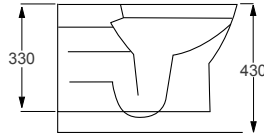

RAK

Summit

Q4-12332	Wall Hung Rimless Pan	£352
Q4-12137	Soft Close Seat	£120

Technical Information

- Soft closing seat.
- Requires frame system.
- Rimless WC.

RAK