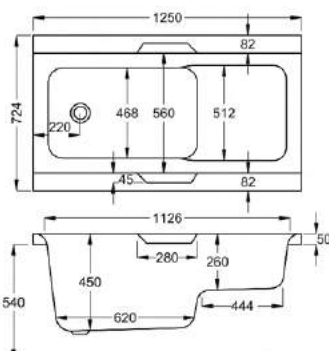

carron⁵ Urban Sit Bath

1250 x 725mm H540mm D260/ 450mm

155
LITRES

Variant	Product Code	Price
Bathtub	Q4-02445	£475
Front Panel	Q4-02495	£173
End Panel	Q4-02287	£122

carronite™

1250 x 725mm H540mm D260/ 450mm

155
LITRES

Variant	Product Code	Price
Bathtub	Q4-02446	£742
Front Panel	Q4-02496	£234
End Panel	Q4-02307	£162

We recommend

The Zaneti Colour, Wall Hung Basin Unit see from [page 72](#).

See our full range of **Zaneti** from [page 06](#).