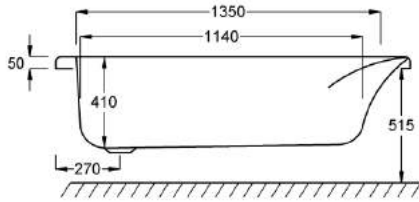

1600

carron5

1600 x 700mm H515mm D410mm

162
LITRES

Variant	Product Code	Price
Bathtub	Q4-02055	£502
Front Panel	Q4-02316	£154
End Panel	Q4-02285	£122

carronite™

1600 x 700mm H515mm D410mm

162
LITRES

Variant	Product Code	Price
Bathtub	Q4-02056	£827
Front Panel	Q4-02317	£223
End Panel	Q4-02271	£162
C-Lenda Whirlpool System 1	Q4-02900	£1,592

1650

carron5

1650 x 700mm H515mm D410mm

167
LITRES

Variant	Product Code	Price
Bathtub	Q4-02059	£502
Front Panel	Q4-02282	£154
End Panel	Q4-02285	£122

carronite™

1650 x 700mm H515mm D410mm

167
LITRES

Variant	Product Code	Price
Bathtub	Q4-02060	£827
Front Panel	Q4-02268	£223
End Panel	Q4-02271	£162
C-Lenda Whirlpool System 1	Q4-02900	£1,592

1675

carron5

1675 x 700mm H515mm D410mm

170
LITRES

Variant	Product Code	Price
Bathtub	Q4-02063	£502
Front Panel	Q4-02283	£154
End Panel	Q4-02285	£122

carronite™

1675 x 700mm H515mm D410mm

170
LITRES

Variant	Product Code	Price
Bathtub	Q4-02064	£827
Front Panel	Q4-02269	£223
End Panel	Q4-02271	£162
C-Lenda Whirlpool System 1	Q4-02900	£1,592

1700

carron5

1700 x 700mm H515mm D410mm

172
LITRES

Variant	Product Code	Price
Bathtub	Q4-02067	£502
Front Panel	Q4-02320	£154
End Panel	Q4-02285	£122

carronite™

1700 x 700mm H515mm D410mm

172
LITRES

Variant	Product Code	Price
Bathtub	Q4-02068	£827
Front Panel	Q4-02321	£223
End Panel	Q4-02271	£162
C-Lenda Whirlpool System 1	Q4-02900	£1,592