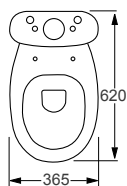

RAK

Morning

Q4-12273	Std WC Pan	£177
Q4-12274	Top Flush Cistern	£120
Q4-12278	Soft Close Seat	£109

Technical Information

- Soft closing seat.
- Rimless WC.
- Water inlet right or left.
- Quick release seat.
- 6/3 litre cistern