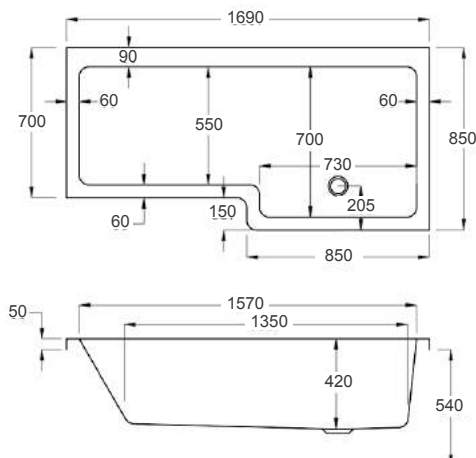

carron5

1700 x 700-850mm LH H540mm D420mm

265
LITRES

Variant	Product Code	Price
Bathtub	Q4-02205	£642
Front Panel	Q4-02326	£230
End Panel	Q4-02312	£144
Chrome Shower Screen cw Hinged Return	Q4-02347	£399

carronite™

1700 x 700-850mm LH H540mm D420mm

265
LITRES

Variant	Product Code	Price
Bathtub	Q4-02206	£923
Front Panel	Q4-02327	£499
End Panel	Q4-02313	£197
Chrome Shower Screen cw Hinged Return	Q4-02347	£399

1700