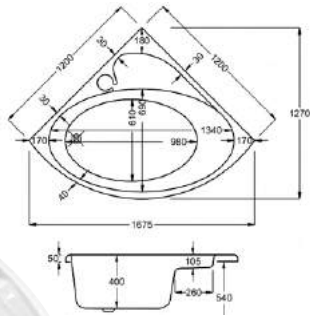

1200

carron5 Oriole

1200 x 1200mm H540mm D400mm

190
LITRES

Variant	Product Code	Price
Bathtub	Q4-02242	£1,027
Corner Panel	Q4-02260	£244

carronite™

1200 x 1200mm H540mm D400mm

190
LITRES

Variant	Product Code	Price
Bathtub	Q4-02243	£1,252
Corner Panel	Q4-02261	£460

1500