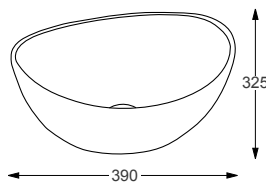

Q4-12289	390 Sit on Basin	£143
Q4-23201	Professional Basin Waste	£35

Technical Information

- 390 x 325
- 0 Tap hole.
- Professional basin waste, suitable for basins with and without an overflow, also able to adapt it to be freeflow

Linea™ Parma