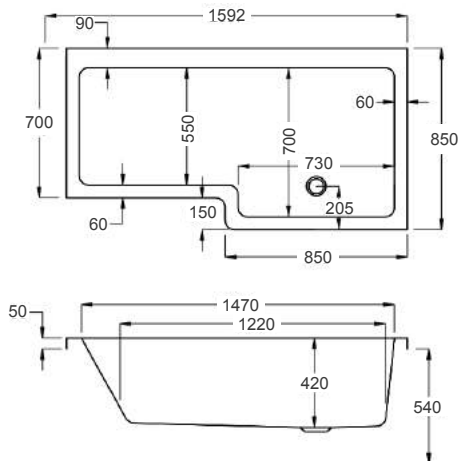

carron5

1600 x 700-850mm LH H540mm D420mm

250
LITRES

Variant	Product Code	Price
Bathtub	Q4-02386	£642
Front Panel	Q4-02390	£230
End Panel	Q4-02312	£144
Chrome Shower Screen cw Hinged Return	Q4-02347	£399

carronite™

1600 x 700-850mm LH H540mm D420mm

250
LITRES

Variant	Product Code	Price
Bathtub	Q4-02387	£923
Front Panel	Q4-02391	£499
End Panel	Q4-02313	£197
Chrome Shower Screen cw Hinged Return	Q4-02347	£399

1600