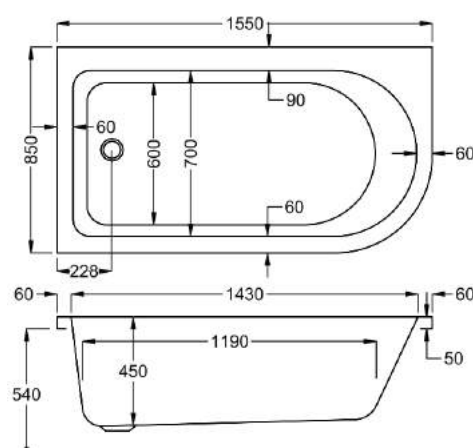

carron5

1550 x 850mm LH H540mm D450mm

262
LITRES

Variant	Product Code	Price
Bathtub	Q4-02398	£888
Curved Panel	Q4-02404	£325
Shower Screen	Q4-04001	£182

carronite™

1550 x 850mm LH H540mm D450mm

262
LITRES

Variant	Product Code	Price
Bathtub	Q4-02399	£1,397
Curved Panel	Q4-02405	£463
Shower Screen	Q4-04001	£182
C-Lenda Whirlpool System 1	Q4-02900	£1,592

1550