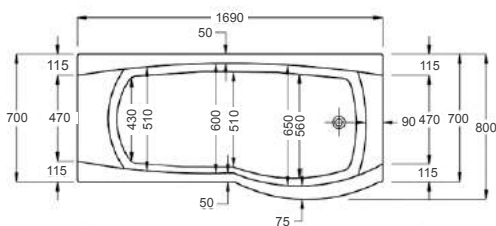

carron⁵

1700 x 700-800mm RH H430mm D345mm

190 LITRES

Variant	Product Code	Price
Bathtub	Q4-02027	£865
Front Panel	Q4-02250	£221
End Panel	Q4-02258	£122
Shower Screen	Q4-02343	£371

carronite™

1700 x 700-800mm RH H430mm D345mm

190 LITRES

Variant	Product Code	Price
Bathtub	Q4-02028	£1,361
Front Panel	Q4-02251	£449
End Panel	Q4-02259	£162
Shower Screen	Q4-02343	£371

First-class aftercare - We're reliably dependable