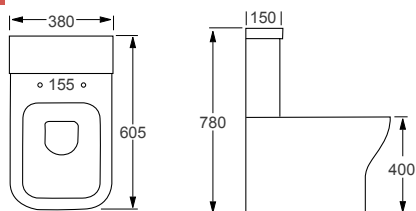

CLOSED COUPLED TOILETS

Closed Back

Outline

Q4-06404	Flush Fit WC Pan	£228
Q4-06403	Top Flush Cistern	£94
Q4-06401	Soft Close Seat	£70

Technical Information

- Soft closing seat.
- Quick release seat.