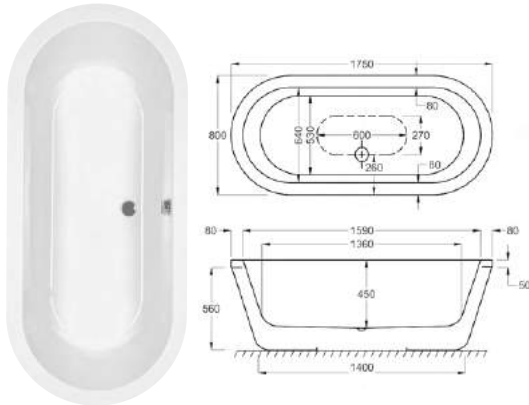

Central UK base - We're reliably in control

HALCYON OVAL & SQUARE FREESTANDING

carron

1750

carronite™ Halcyon Oval
1750 x 800mm White H560mm D450mm

270
LITRES

Variant	Product Code	Price
Bathtub	Q4-02102	£2,131