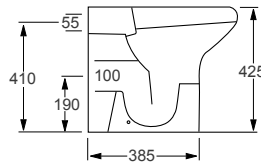

RAK

Compact High

Q4-12149	Back to Wall Pan	£254
Q4-12154	Soft Close Seat	£120
Q4-19133	6/3 Ltr Concealed Cistern	£96

Technical Information

- Soft closing seat.
- Rimless WC.
- Quick release seat.
- Tall WC.