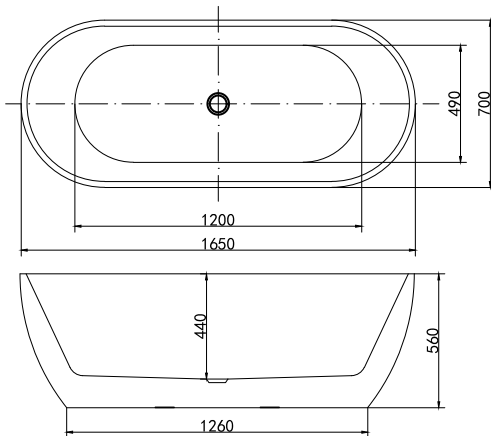

1650 x 700mm H570mm D430mm White

240
LITRES

Variant	Product Code	Price
Bath tub	Q4-06500	£1,199
Gloss White Waste Kit	Q4-06518	£70
Matt Black Waste Kit	Q4-06517	£70

Comes with Chrome Waste

1650 x 700mm H570mm D430mm Black

240
LITRES

Variant	Product Code	Price
Bath tub	Q4-06501	£1,560
Gloss White Waste Kit	Q4-06518	£70
Matt Black Waste Kit	Q4-06517	£70

Comes with Chrome Waste

Key features

- 10 Year warranty.
- Leading European Manufacture.
- Premium strength.
- Heat retaining quality acrylic.
- Industry leading design.

Trade account holder? Check stock levels and order via our app or call 0845 500 4010