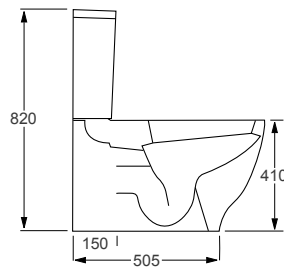

RAK

Moon

Q4-12227	Flush Fit WC Pan	£392
Q4-12231	Top Flush 3/6ltr Cistern	£209
Q4-12236	Soft Close Seat	£164

Technical Information

- Soft closing seat.
- Quick release seat.
- Water inlet right or left.