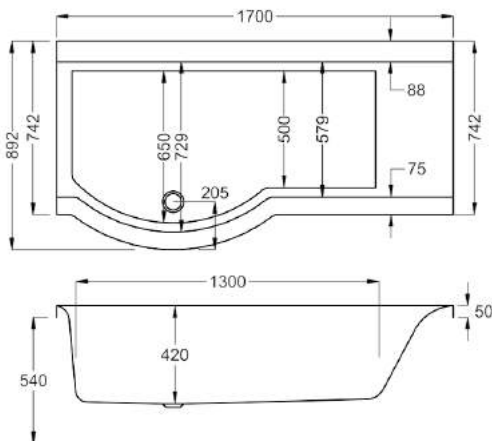

carron5

1700 x 750-900mm LH H540mm D420mm

260
LITRES

Variant	Product Code	Price
Bathtub	Q4-02369	£924
Front Panel	Q4-02375	£304
End Panel	Q4-02385	£144
Shower Screen	Q4-02380	£377

carronite™

1700 x 750-900mm LH H540mm D420mm

260
LITRES

Variant	Product Code	Price
Bathtub	Q4-02370	£1,457
Front Panel	Q4-02376	£484
L-Shaped Panel	Q4-02506	£671
End Panel	Q4-02383	£196
Shower Screen	Q4-02380	£377
C-Lenda Whirlpool System 1	Q4-02900	£1,592

1700