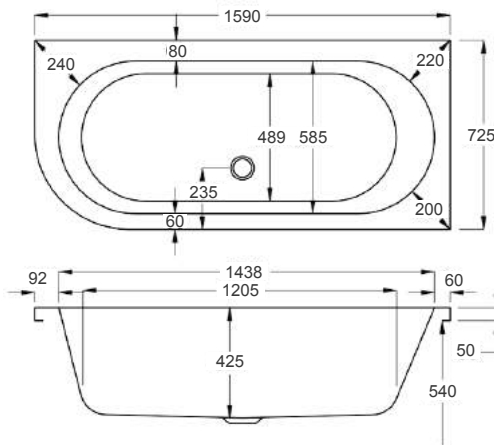

A very popular model, the Status bath has grown into one of our best selling family baths. Suitable for compact and larger room sizes there is a size to suit all.

1600

carron⁵

1600 x 725mm LH H540mm D425mm