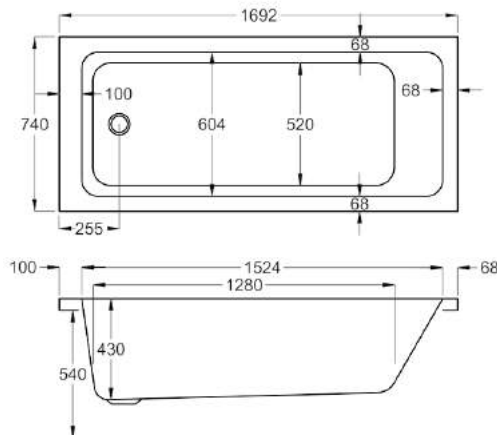

carron⁵

1700 x 750mm H540mm D430mm

240
LITRES

Variant	Product Code	Price
Bathtub	Q4-02147	£517
Front Panel	Q4-02318	£173
End Panel	Q4-02289	£122

carronite™

1700 x 750mm H540mm D430mm

240
LITRES

Variant	Product Code	Price
Bathtub	Q4-02148	£823
Front Panel	Q4-02319	£234
End Panel	Q4-02275	£162
C-Lenda Whirlpool System 1	Q4-02900	£1,592

1700