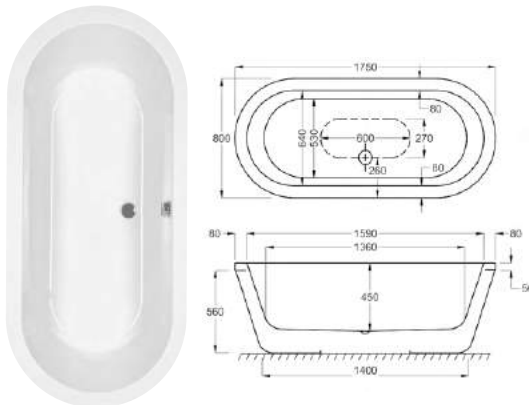

carronite™ Halcyon Oval
1750 x 800mm Black H560mm D450mm

270
LITRES

Variant	Product Code	Price
Bathtub	Q4-02104	£2,131

Comes with Waste

1750