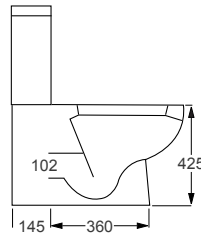

RAK

Kala

Q4-12162	Std WC Pan	£206
Q4-12159	Top Flush 6/3ltr Cistern	£120
Q4-12170	Soft Close Seat	£109

Technical Information

- Soft closing seat.
- Short projection.
- Water inlet right or left.
- Quick release seat.
- 6/3 litre cistern