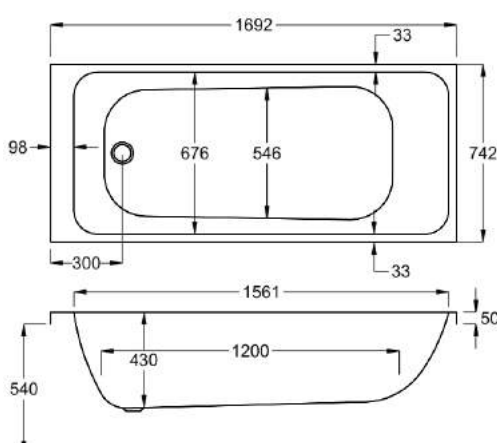

carron⁵

1700 x 750mm H540mm D430mm

257 LITRES

Variant	Product Code	Price
Bathtub	Q4-02424	£601
Front Panel	Q4-02318	£173
End Panel	Q4-02289	£122
CARRONITE L Shape Panel	Q4-02300	£439

carronite™

1700 x 750mm H540mm D430mm

257 LITRES

Variant	Product Code	Price
Bathtub	Q4-02425	£959
Front Panel	Q4-02319	£234
End Panel	Q4-02275	£162
CARRONITE L Shape Panel	Q4-02300	£439