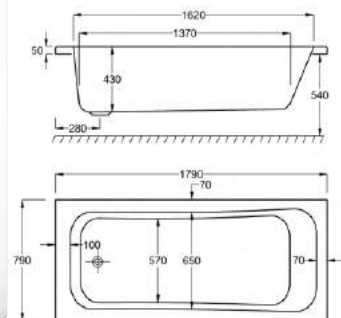

1700 x 700mm H515mm D370mm

155
LITRES

Variant	Product Code	Price
Bathtub	Q4-02044	£620
Front Panel	Q4-02321	£223
End Panel	Q4-02271	£162
CARRONITE L Shape Panel	Q4-02299	£439

1800

carronite⁵

1800 x 800mm H540mm D430mm