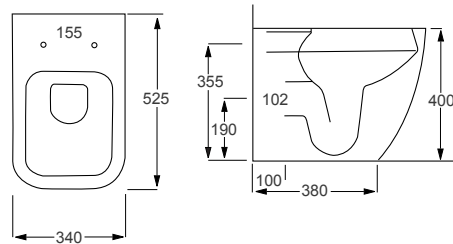

RAK

Metropolitan

Q4-12087	Back to Wall Pan	£348
Q4-12130	Soft-Close Seat	£120
Q4-19133	6/3 Ltr Concealed Cistern	£96

Technical Information

- Soft closing seat.
- Quick release seat.
- Short projection WC.