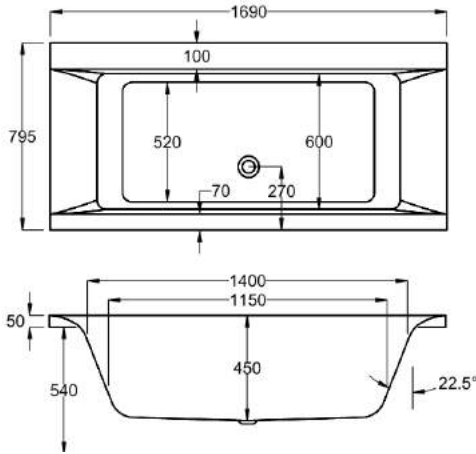

1700

carron5

1700 x 800mm H540mm D450mm

220
LITRES

Variant	Product Code	Price
Bathtub	Q4-02094	£736
Front Panel	Q4-02318	£173
End Panel	Q4-02291	£122

carronite™

1700 x 800mm H540mm D450mm

220
LITRES

Variant	Product Code	Price
Bathtub	Q4-02095	£1,198
Front Panel	Q4-02319	£234
End Panel	Q4-02277	£162
C-Lenda Whirlpool System 1	Q4-02900	£1,592

1800

carron5

1800 x 800mm H540mm D450mm

230
LITRES

Variant	Product Code	Price
Bathtub	Q4-02096	£932
Front Panel	Q4-02322	£184
End Panel	Q4-02291	£122

carronite™

1800 x 800mm H540mm D450mm

230
LITRES

Variant	Product Code	Price
Bathtub	Q4-02097	£1,493
Front Panel	Q4-02323	£244
End Panel	Q4-02277	£162
C-Lenda Whirlpool System 1	Q4-02900	£1,592

1800

carron5

1800 x 900mm H540mm D450mm

290
LITRES

Variant	Product Code	Price
Bathtub	Q4-02098	£1,013
Front Panel	Q4-02322	£184
End Panel	Q4-02293	£136

carronite™

1800 x 900mm H540mm D450mm

290
LITRES

Variant	Product Code	Price
Bathtub	Q4-02099	£1,573
Front Panel	Q4-02323	£244
End Panel	Q4-02278	£178
C-Lenda Whirlpool System 1	Q4-02900	£1,592

We recommend

The Zaneti Series, Wall Hung Basin Unit see from **page 22**.

See our full range of **Zaneti** from **page 06**.

Key features

- Made in the UK.
- Superb heat retention.
- Premium strength.
- Industry leading design.
- Economical.

99% completed deliveries - We're reliably reliable