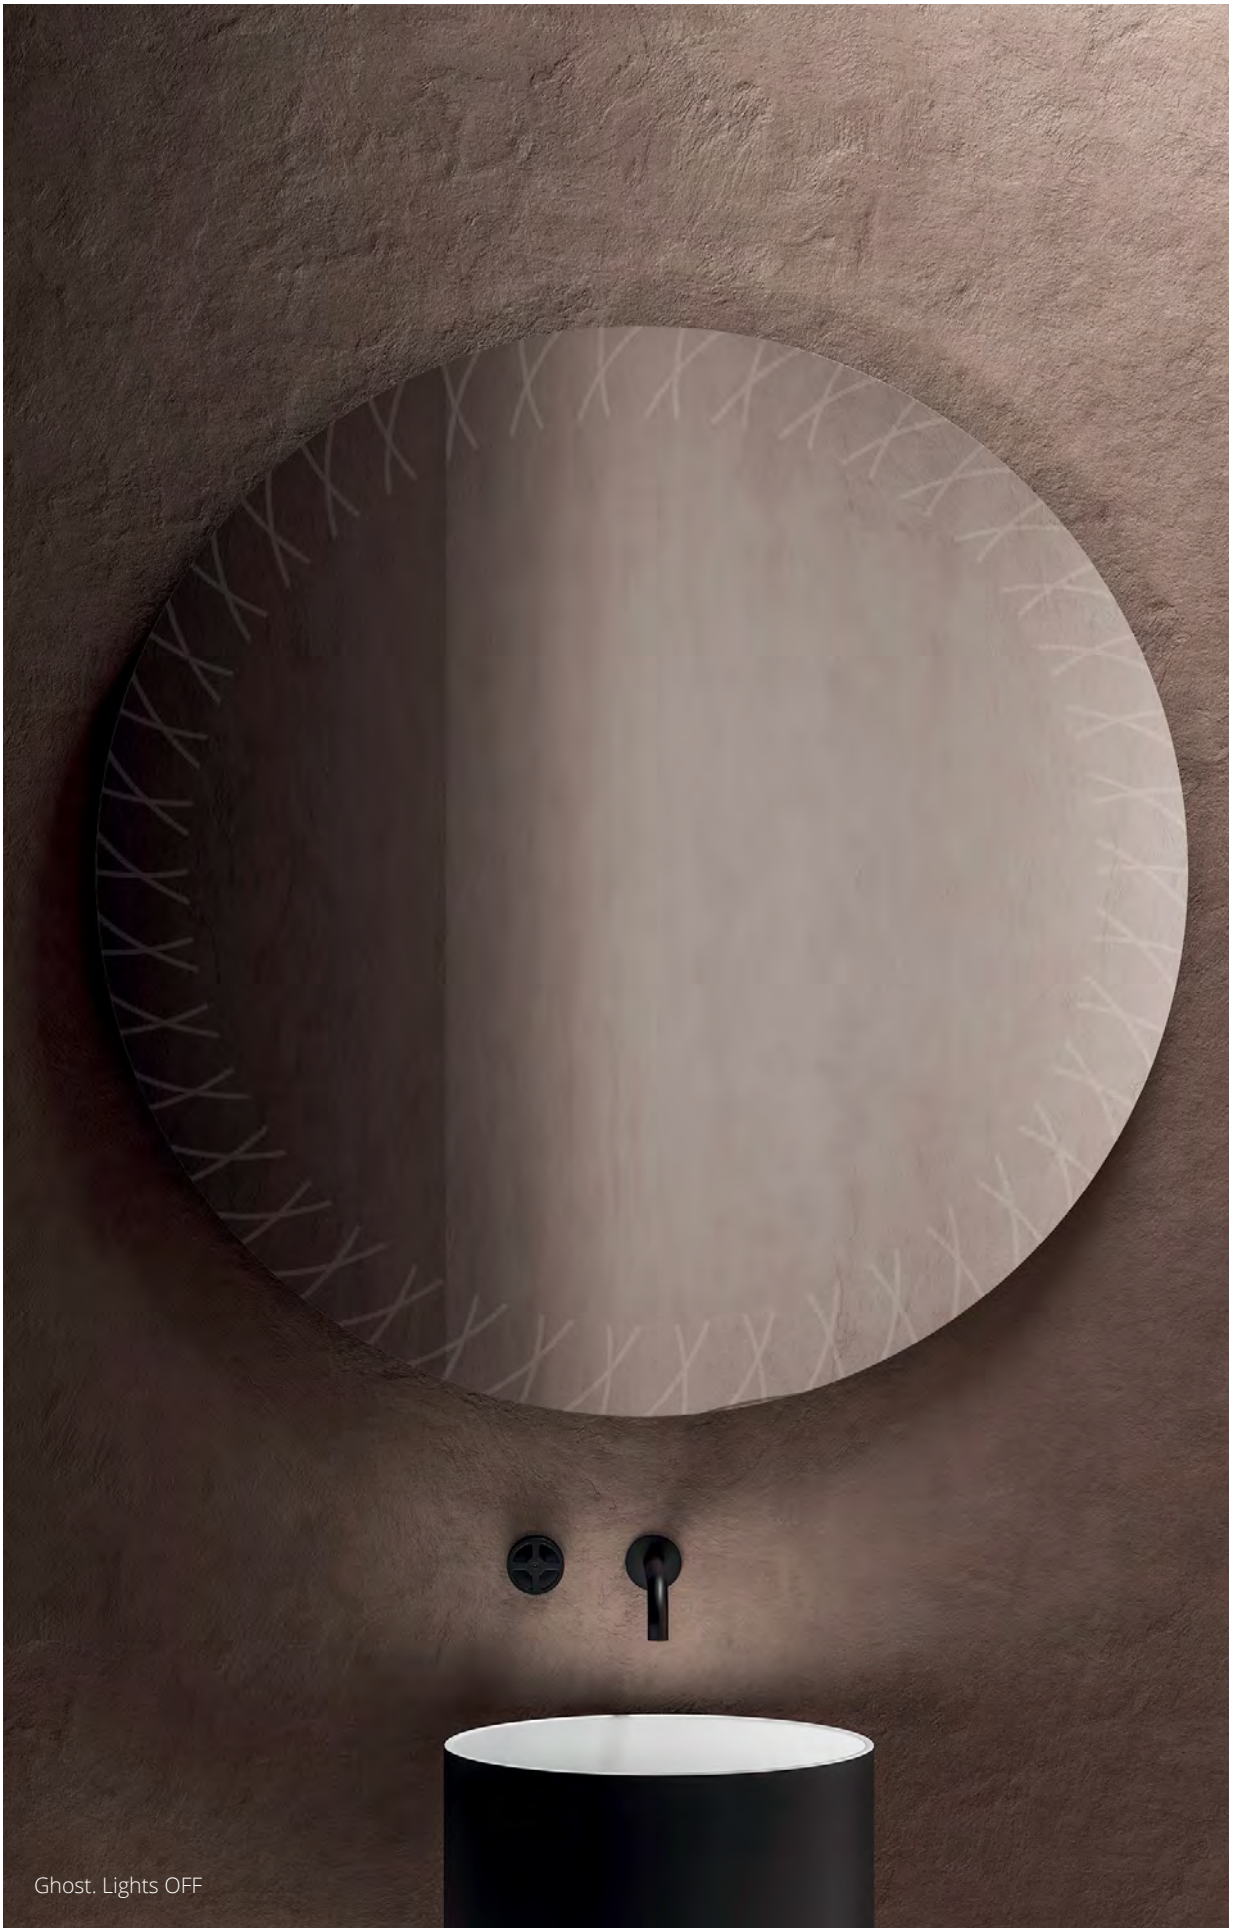

Ghost. Lights OFF