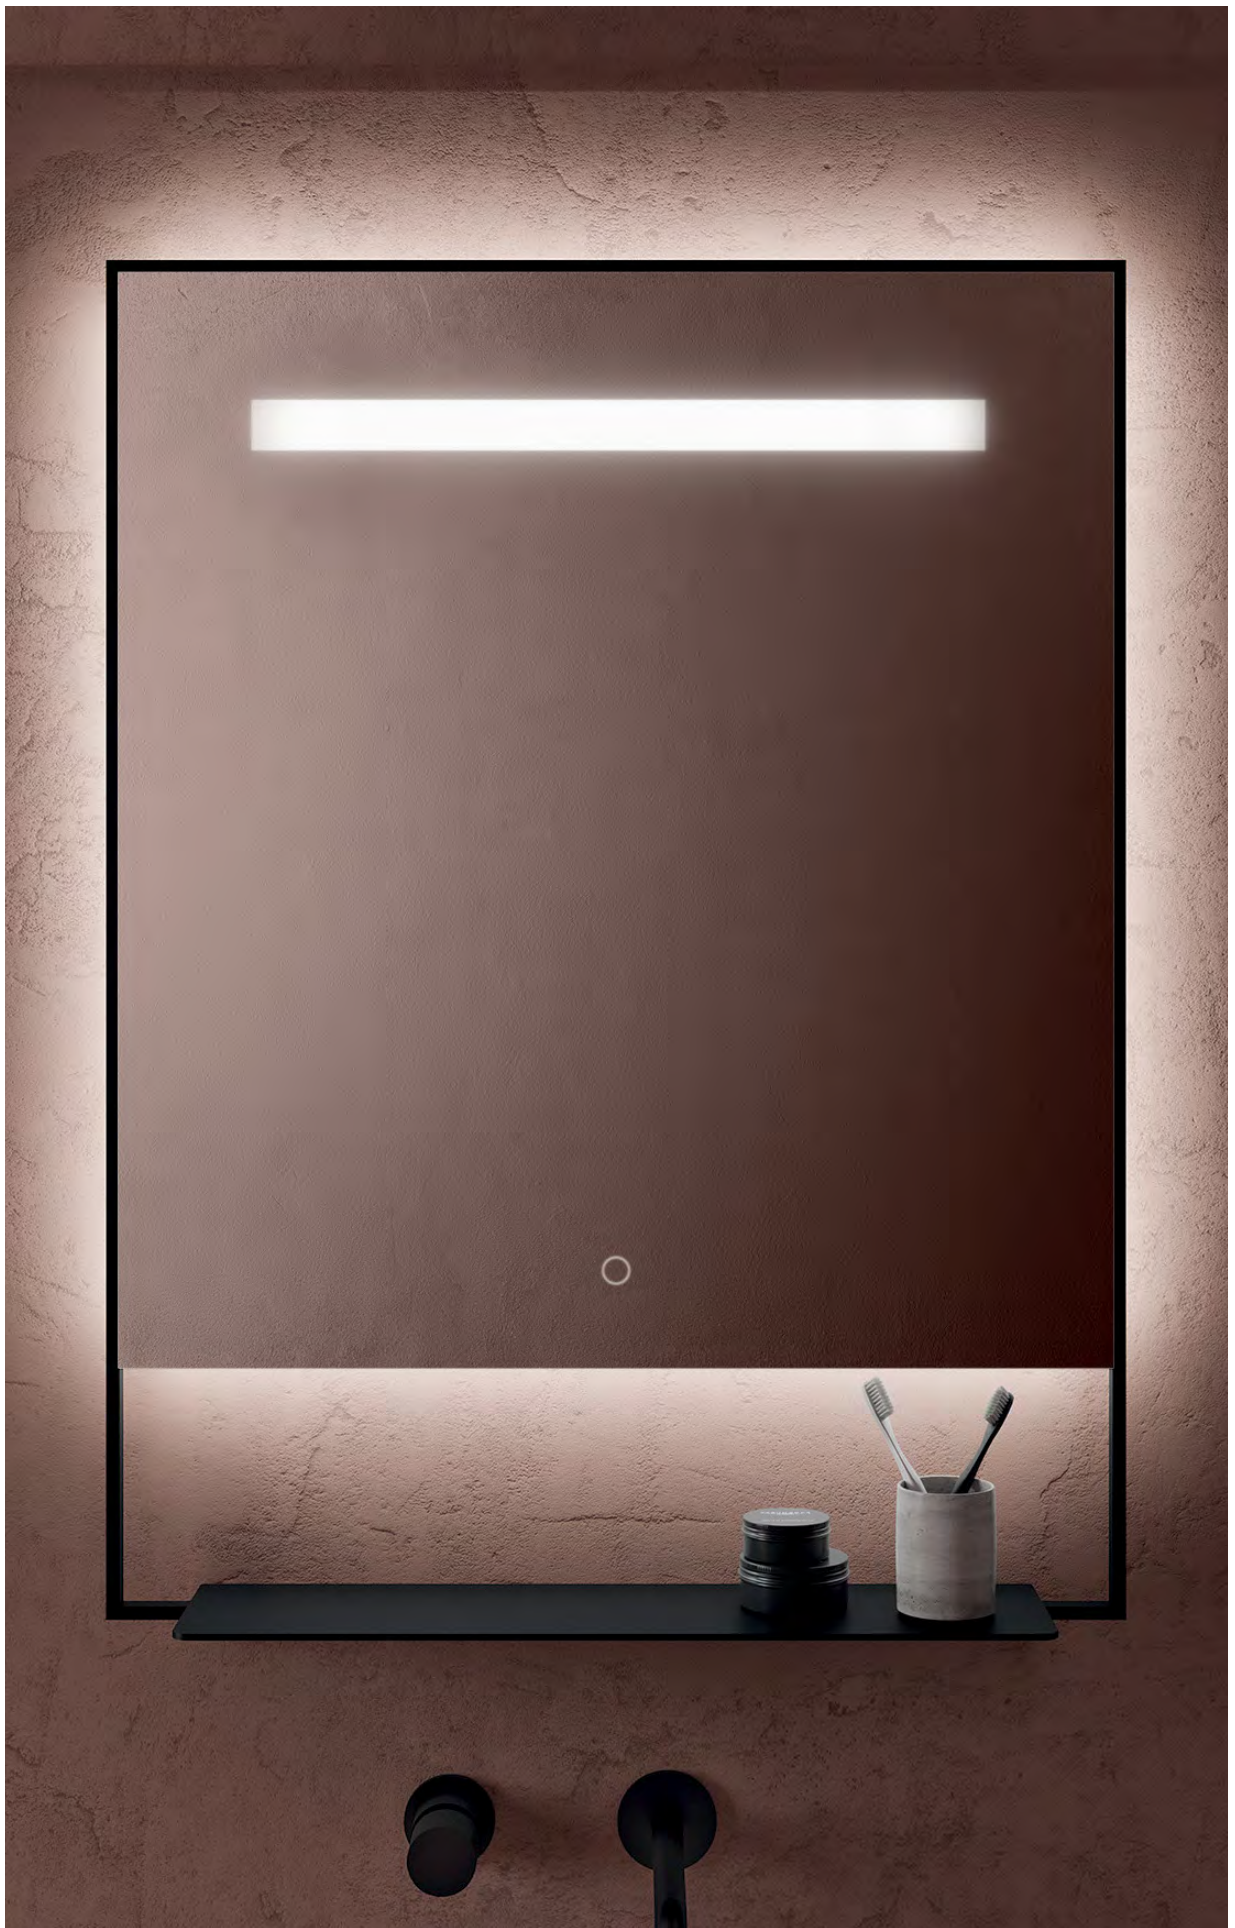

# EmporioBagno®

Cassiopea	Description	A	B	C	Shelf	RRP	Stock
426·S	Cassiopea Mirror	600	750	45	130	£468.00	stocked

Ambient lighting

Touch on/off

Safety glass

Easy to hang

Energy efficient

# CASTORE

- Ambient lighting
- Ghost Mirror Technology
- 360° perimeter LED lighting
- Lacquered black frame with integrated shelf
- Illuminated touch On/Off button
- 5mm mirror thickness
- Safety film backing
- 220V, CE, IP44
- LED temperature colour 3000K and 6000K

Castore backlit LED mirror