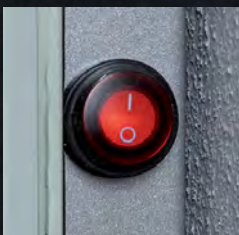

Mechanical on/off switch