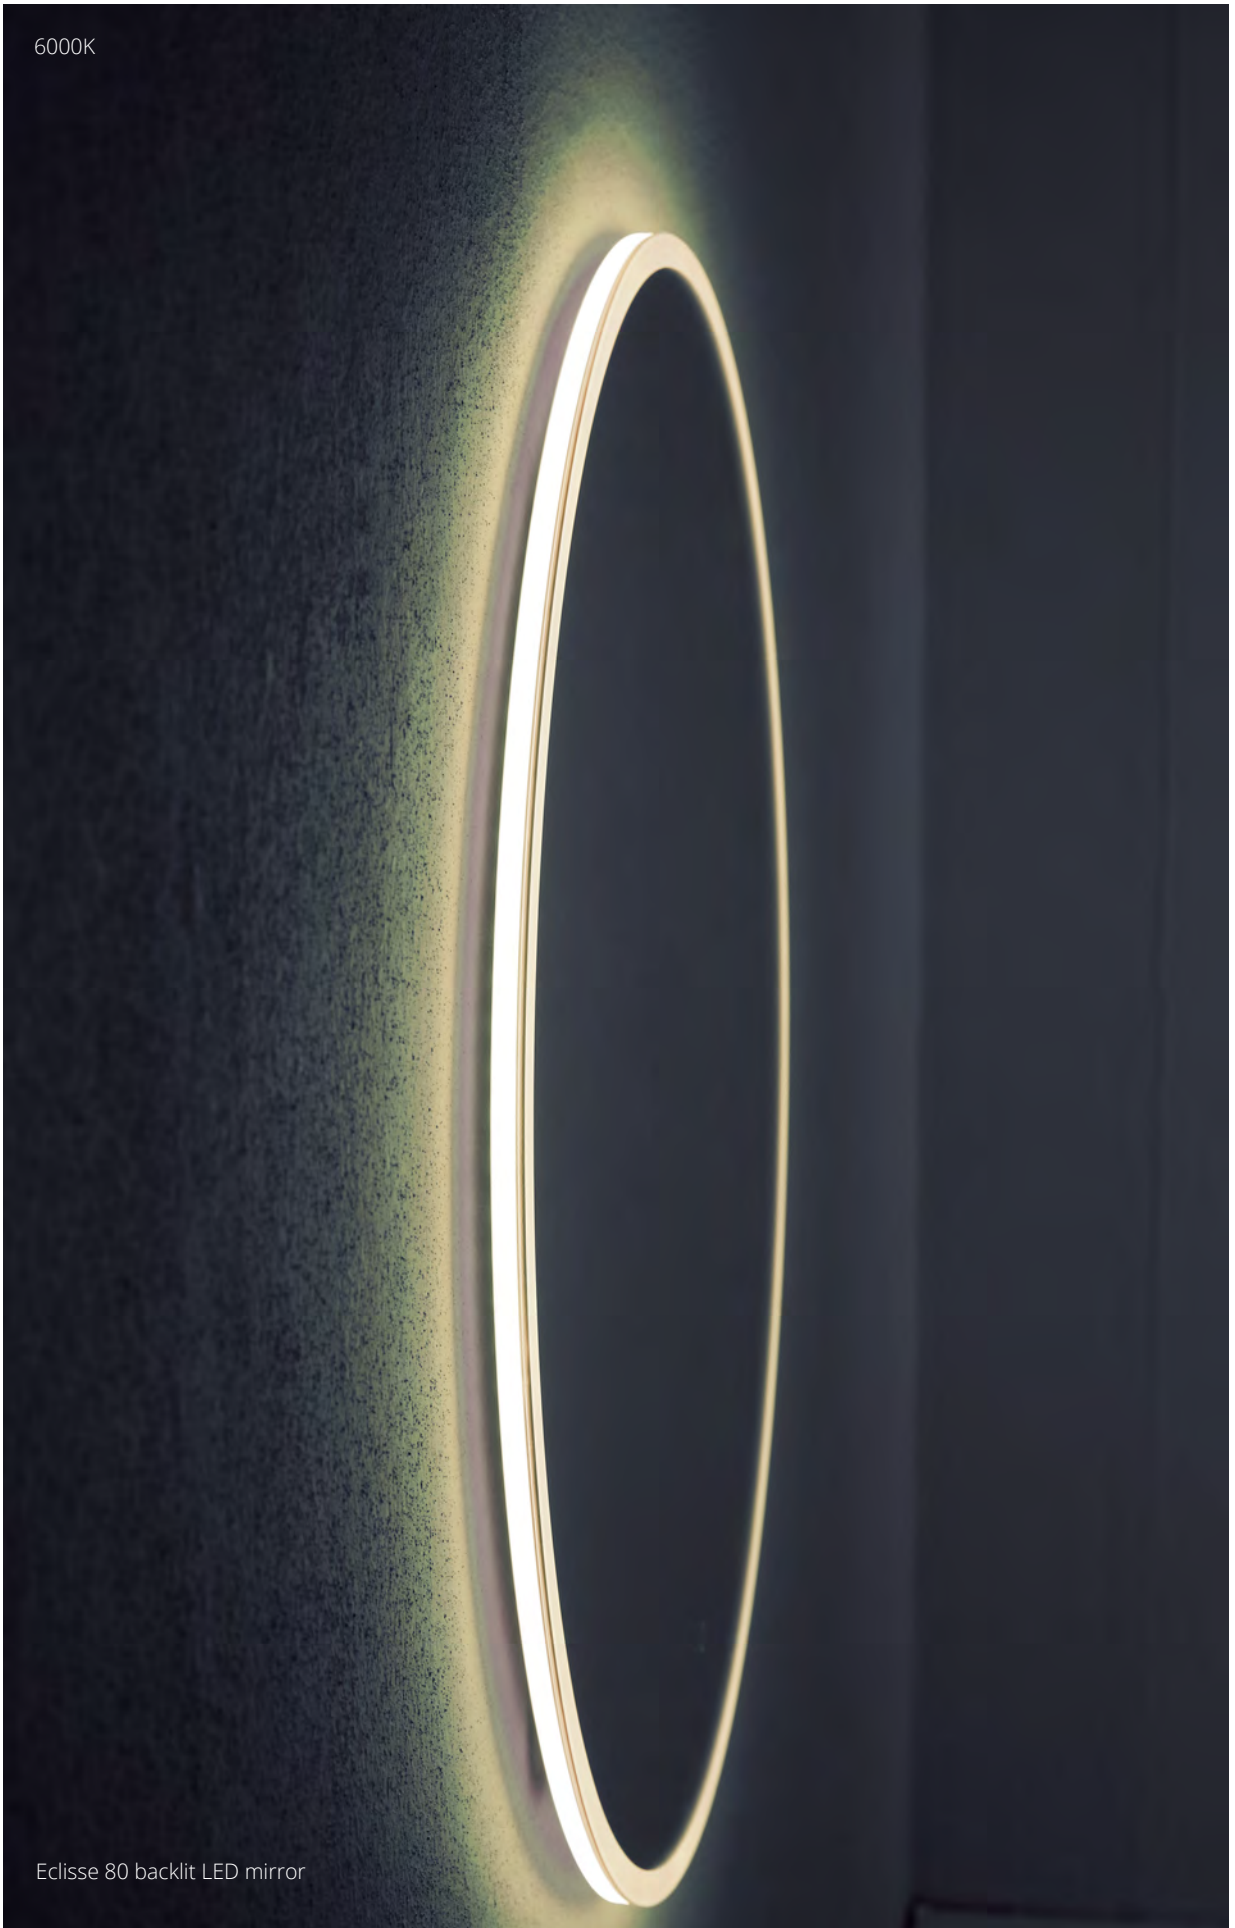

6000K

Eclisse 80 backlit LED mirror