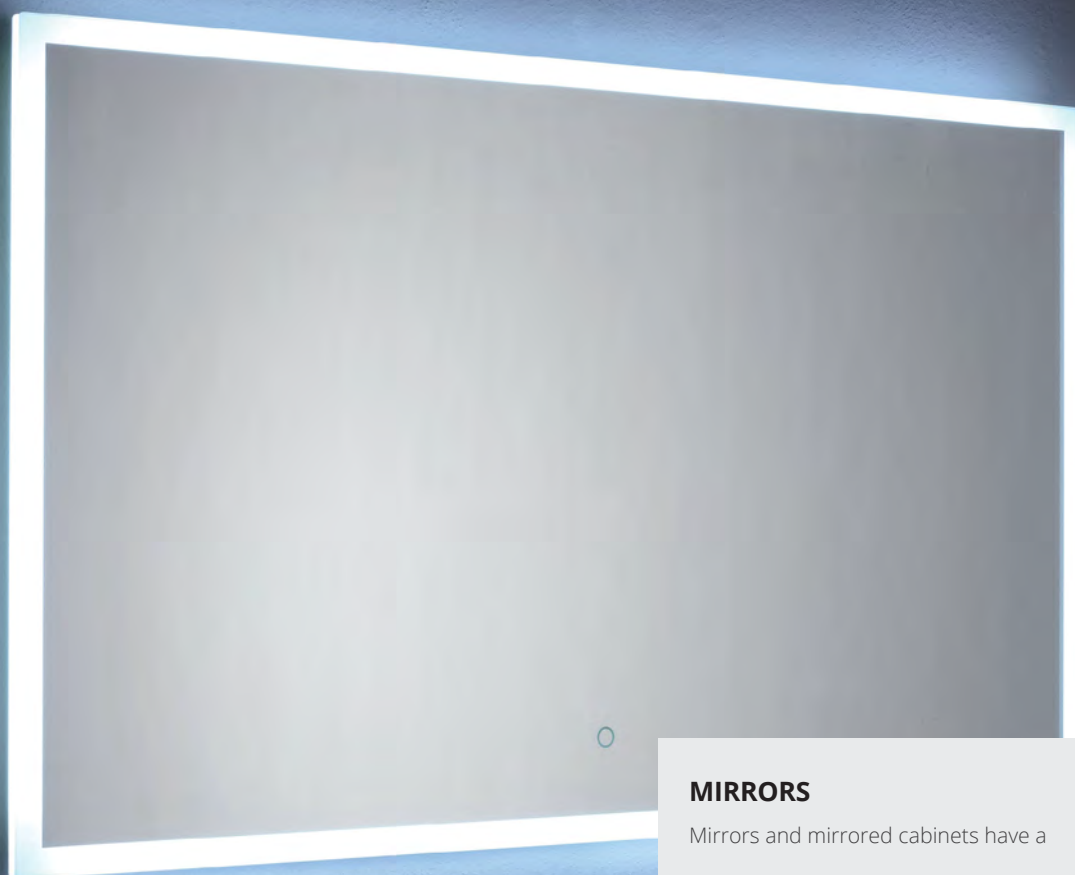

MIRRORS

Mirrors and mirrored cabinets have a

2 YEAR GUARANTEE

The products in this brochure are chosen for their stylish design and high quality. Products can be bought with confidence, guaranteed free from defective manufacturing.

If you have a problem with any of the EmporioBagno products in this brochure, please see the approved retailer you purchased the products from for assistance. Your EmporioBagno retailer will be happy to assist you and will work with EmporioBagno to resolve your issue.

Where there is no straight forward resolution, the guarantee above applies so that you can have peace of mind.

EmporioBagno products are only covered by this guarantee when purchased from an approved EmporioBagno retailer, they are installed for private domestic purposes in the UK and they have not been modified in any way.

It is important that EmporioBagno products are maintained in accordance with any special instructions provided and are otherwise cleaned carefully with suitable cleaning products. The guarantee covers products in normal domestic use and does not cover damage, neglect, misuse or inappropriate cleaning.

Please note that the guarantee is offered to the original purchaser. The guarantee is in addition to and does not affect your statutory rights.

To allow the continual development of the ranges, EmporioBagno reserves the right to change the colour, designs and specifications of the products in this brochure without notice.