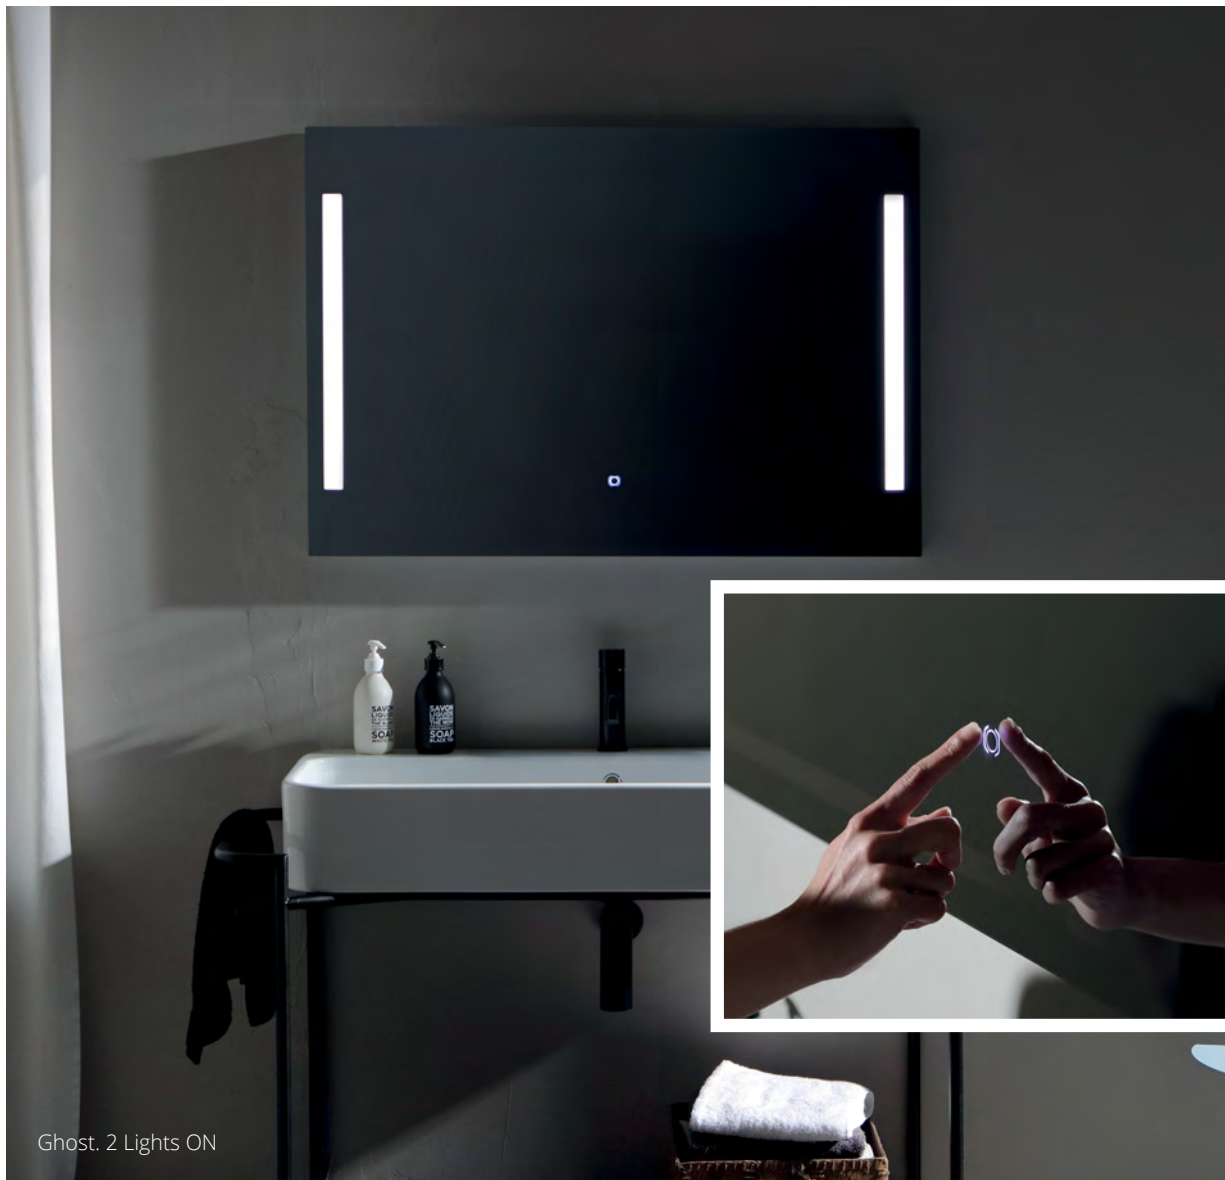

Mirage | Mirrors

EmporioBagno®

Mirage	Description	A	B	C	RRP	Stock
730•G	Mirage 60 Mirror	600	800	40	£589.00	stocked
731•G	Mirage 100 Mirror	1000	800	40	£791.00	stocked
732•G	Mirage 120 Mirror	1200	800	40	£895.00	
733•G	Mirage 140 Mirror	1400	800	40	£1,023.00	
734•G	Mirage 160 Mirror	1600	800	40	£1,188.00