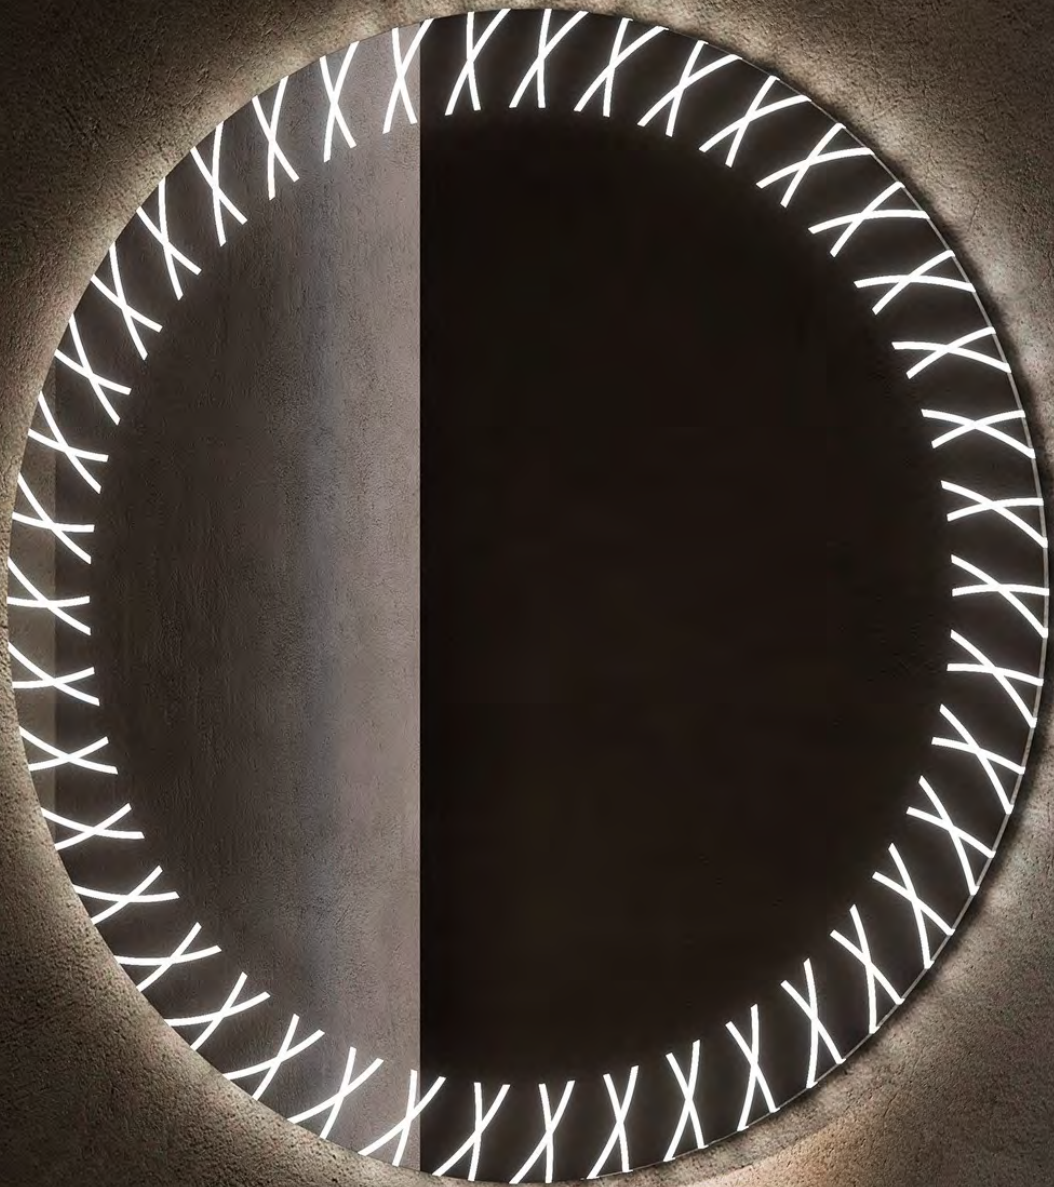

# EmporioBagno®

Mirrors & Cabinets

**Issue 23**

**EmporioBagno®** LED mirrors and cabinets are defined by quality and a wide range of stylish designs to complement any bathroom space.