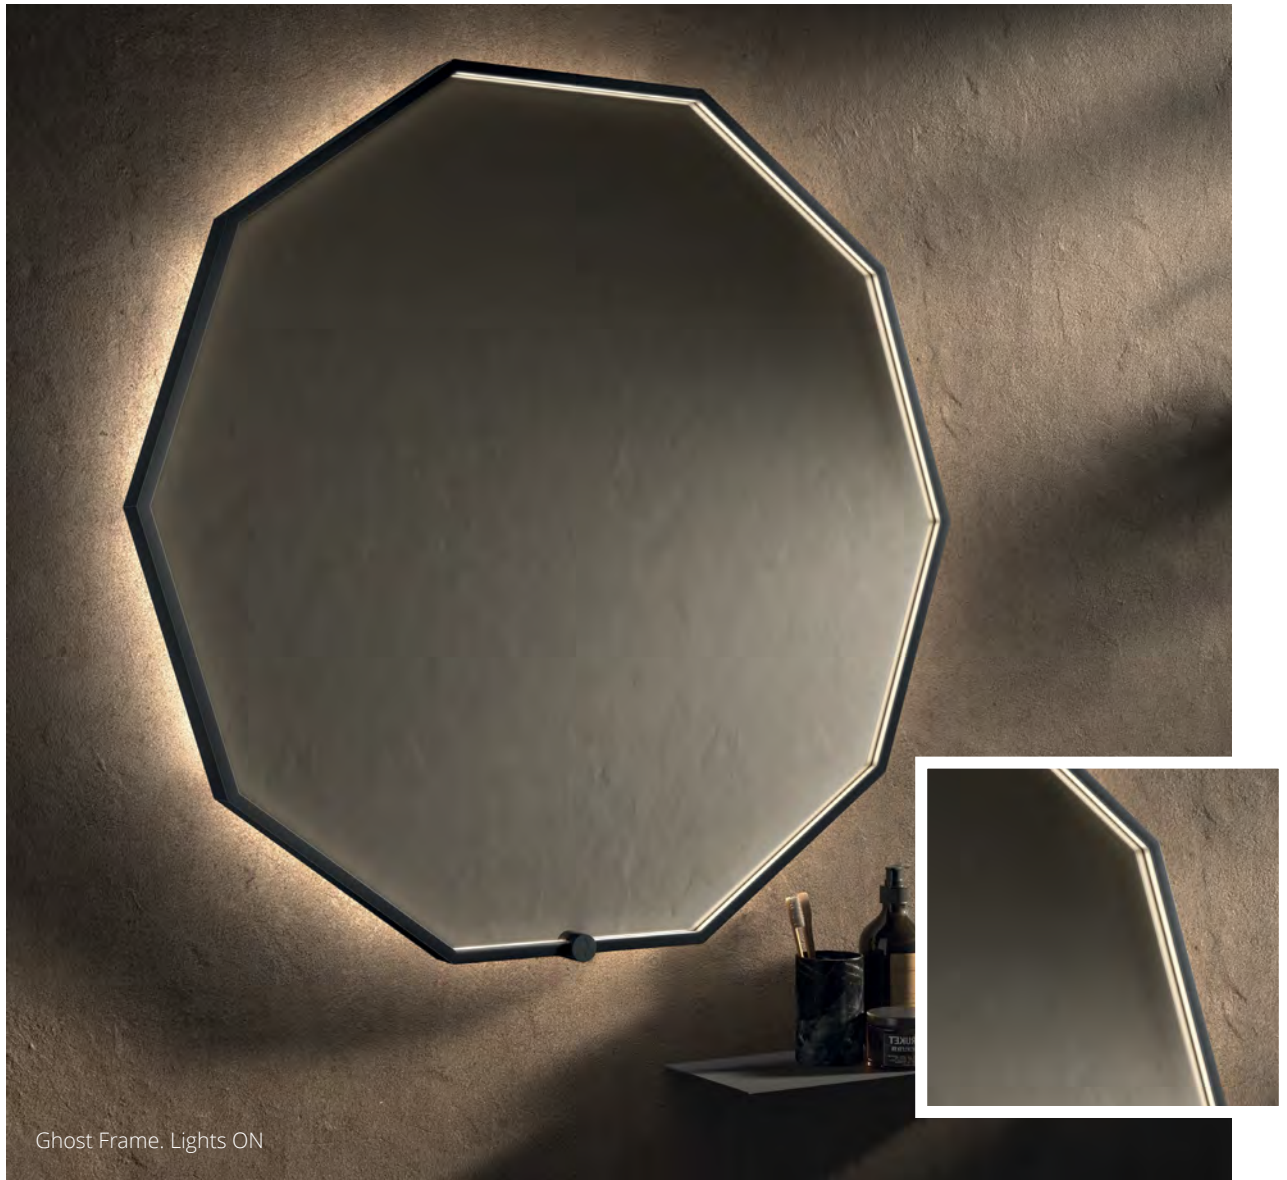

Deca | Mirrors

EmporioBagno®

Ghost Frame. Lights ON

Deca	Description	A	C	RRP	Stock
846•G	Deca 60 Black Mirror	600	50	£437.00	stocked
847•G	Deca 80 Black Mirror	800	50	£656.00	stocked
342•G	Deca 60 White Mirror	600	50	£437.00	stocked
343•G	Deca 80 White Mirror	800	50	£656.00	stocked