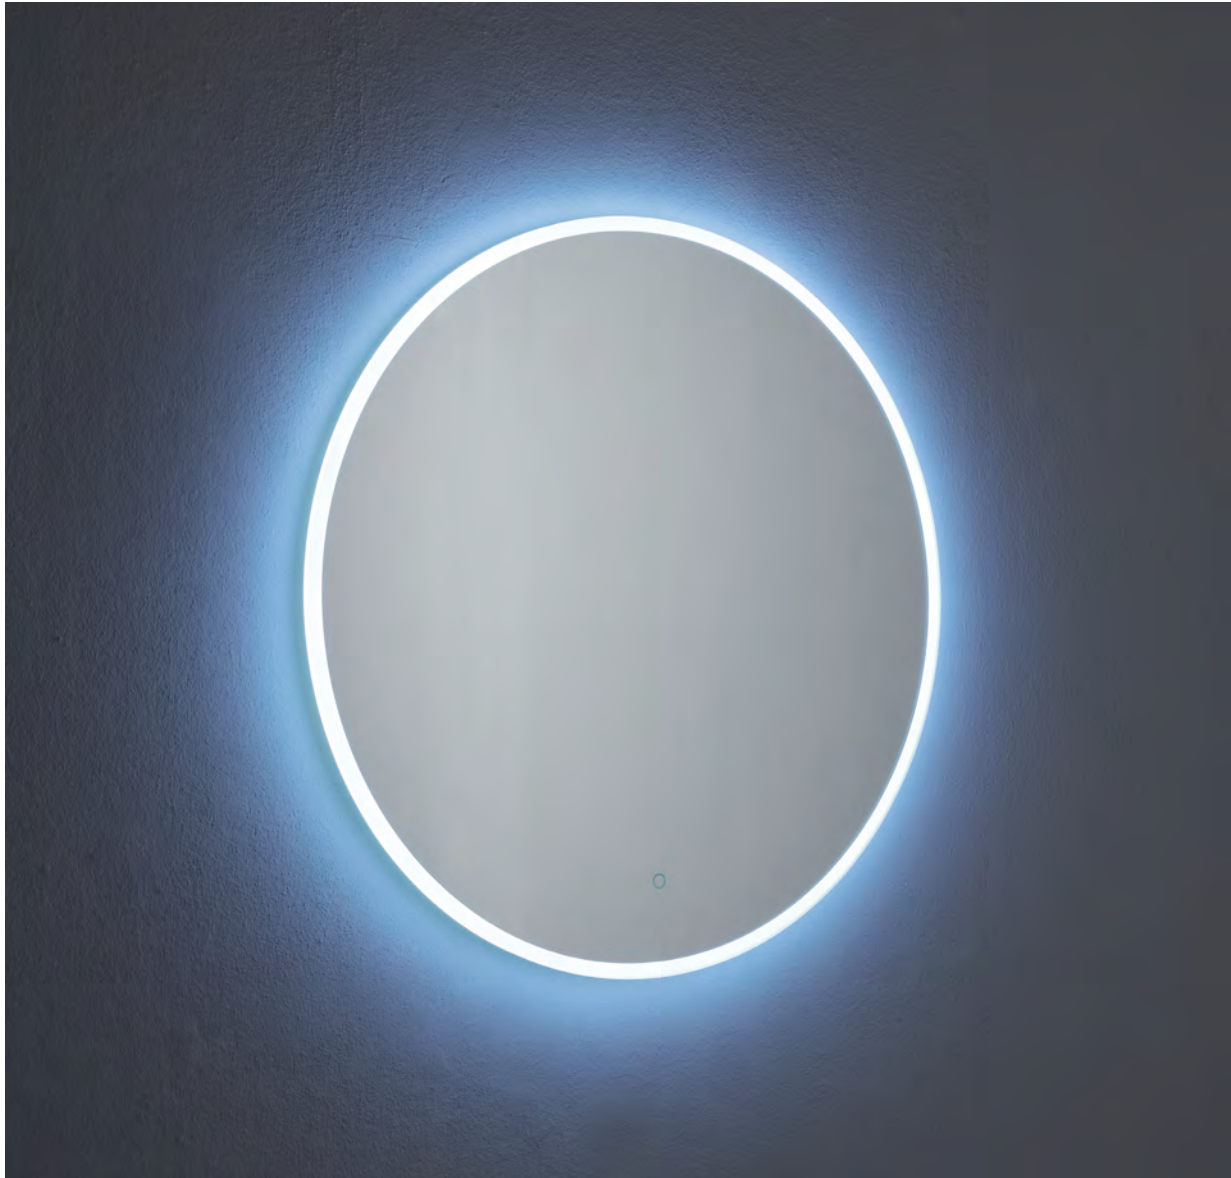

Eclisse	Description	A	C	RRP	Stock
645·S	Eclisse 60 Mirror	600	35	£367.00	stocked
646·S	Eclisse 80 Mirror	800	35	£588.00	stocked
1010·S	Eclisse 120 Mirror	1200	35	£1,103.00	

Eclisse	Description	A	Magnifyer	C	RRP	Stock
647·S	Eclisse 3X 80 Mirror	800	140	35	£646.00	stocked

Demister function

Touch on/off

Safety glass

Easy to hang

Energy efficient

Plexiglas

Temperature colour

Ambient lighting

3X Magnifying mirror