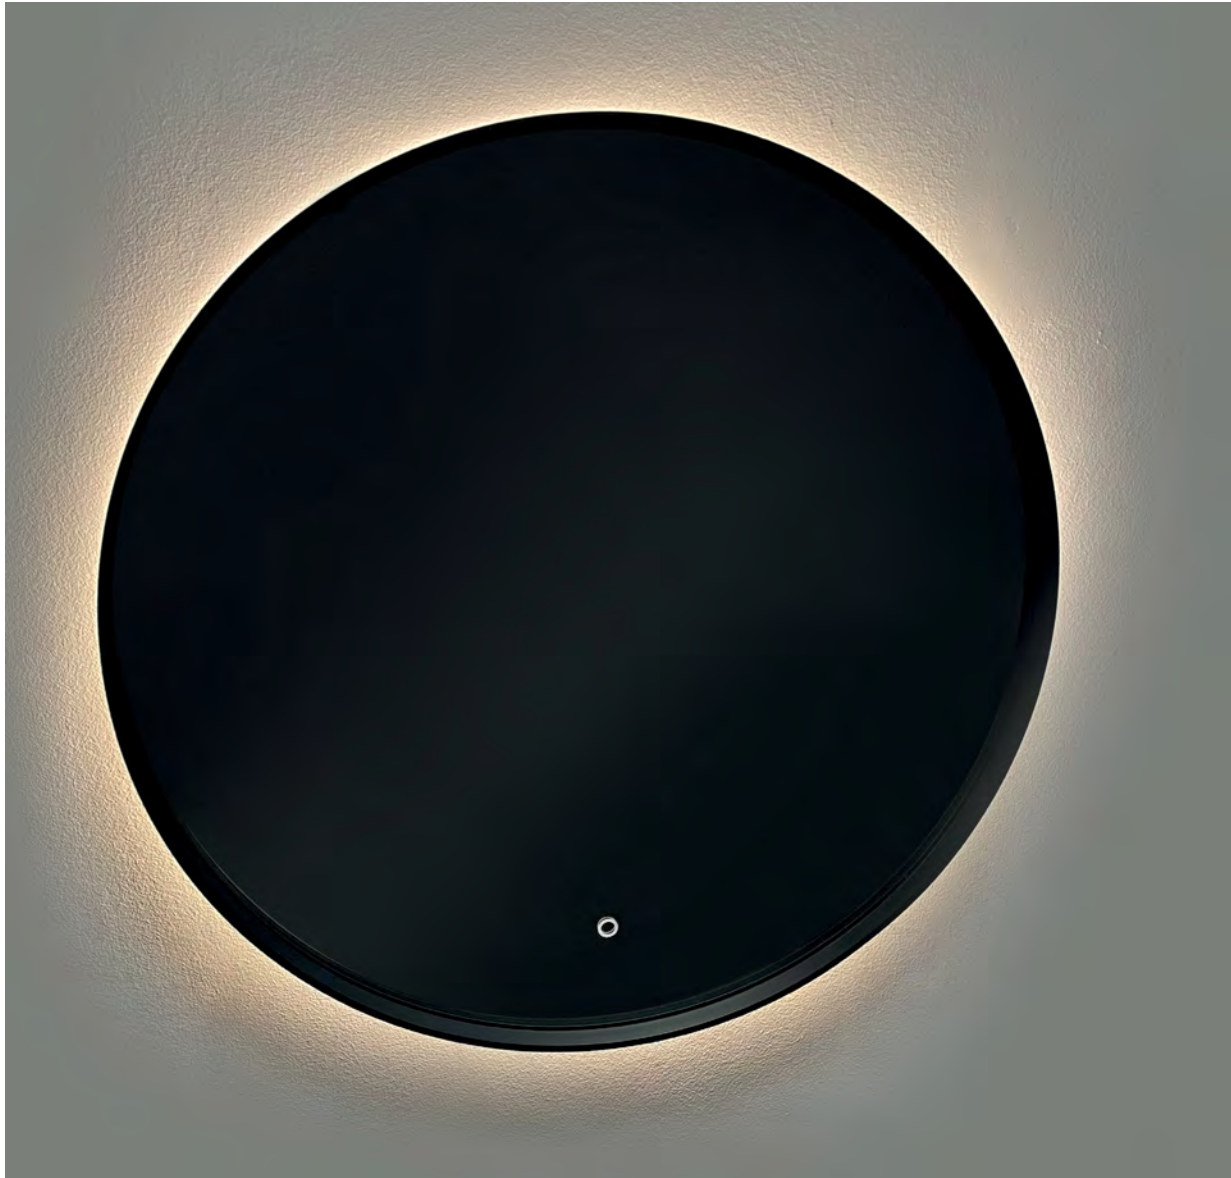

Spectral	Description	A	C	RRP	Stock
1710·S	Spectral 60 Mirror	600	50	£334.00	stocked
1711·S	Spectral 80 Mirror	800	50	£454.00	stocked
1713·S	Spectral 120 Mirror	1200	50	£691.00	

Demister function

Touch on/off

Safety glass

Easy to hang

Energy efficient

Plexiglas

Ambient lighting