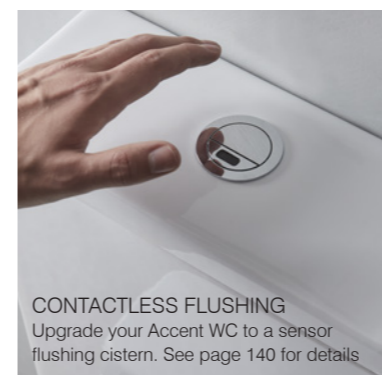

CONTACTLESS FLUSHING
Upgrade your Accent WC to a sensor flushing cistern. See page 140 for details