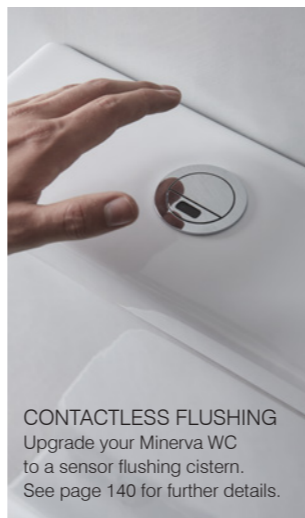

Close coupled WC*
4.5/2.8L cistern - adjustable
4/6L bottom inlet, dual flush
370(w) x 822(h) x 655(d)mm
WC MCCPAN **£282.70**
Cistern MCCTNK **£157.40**

**Comfort height back to
wall WC** use with comfort
height cistern TR9008
370(w) x 460(h) x 530(d)mm
MBWCHP **£253.10**

Back to wall WC
370(w) x 410(h) x 515(d)mm
MBWPAN **£204.20**

Secure-Fix **QR**
Minerva soft close seat
380(w) x 450(d)mm
Adjustable hinge technology
keeps the seat firmly in place
MSCTS-SF **£102.80**