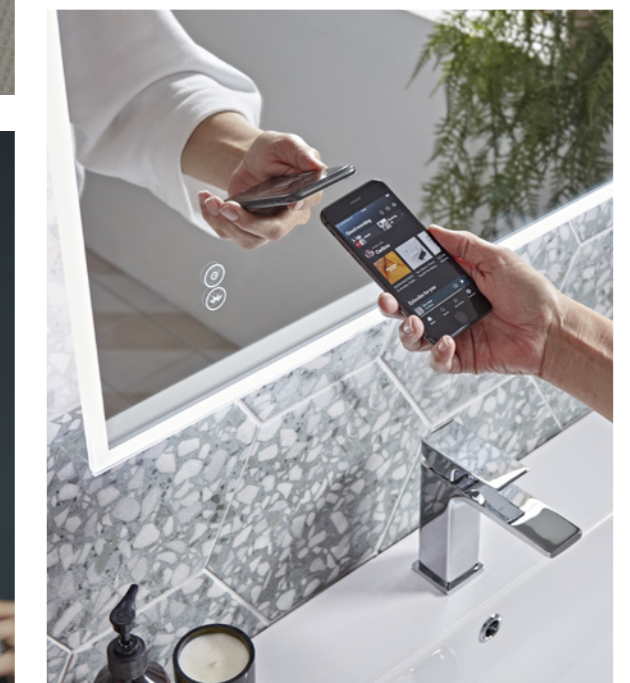

PLAY MUSIC IN YOUR BATHROOM

Pump up your morning routine with our **Bluetooth®** enabled mirrors. Seamlessly connect your phone to get the music going and start your day off right. Discover more with our Play mirror on page 288.