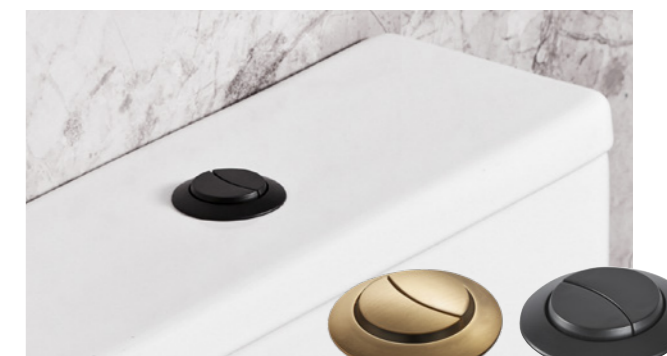

### ACCENT COLLECTION

OPTIONAL UPGRADE  
Black & brushed brass flush buttons are now available, see page 141 for further details.

CONTACTLESS FLUSHING  
Upgrade your Accent WC to a sensor flushing cistern. See page 140 for details