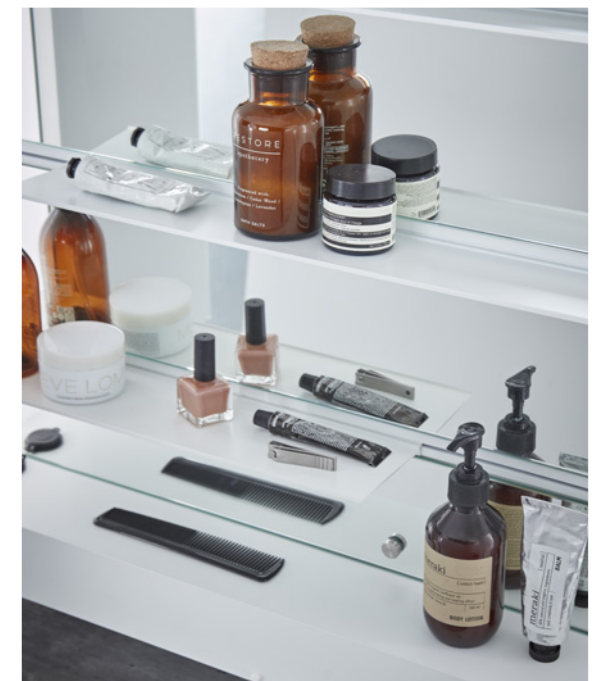

STORAGE SOLUTIONS

Great cabinets are all about great storage. Our cabinets offer a wide range of sizes to suit your space, and stylish internal shelves which are adjustable to help keep all your bits and bobs organised.