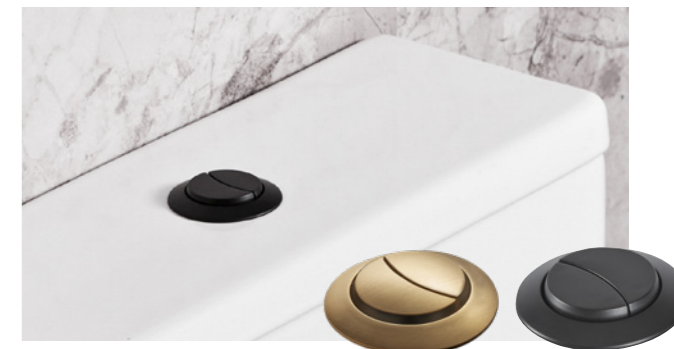

Basins & WCs

GEO COLLECTION

OPTIONAL UPGRADE
Black & brushed brass flush buttons are now available, see page 141 for further details.