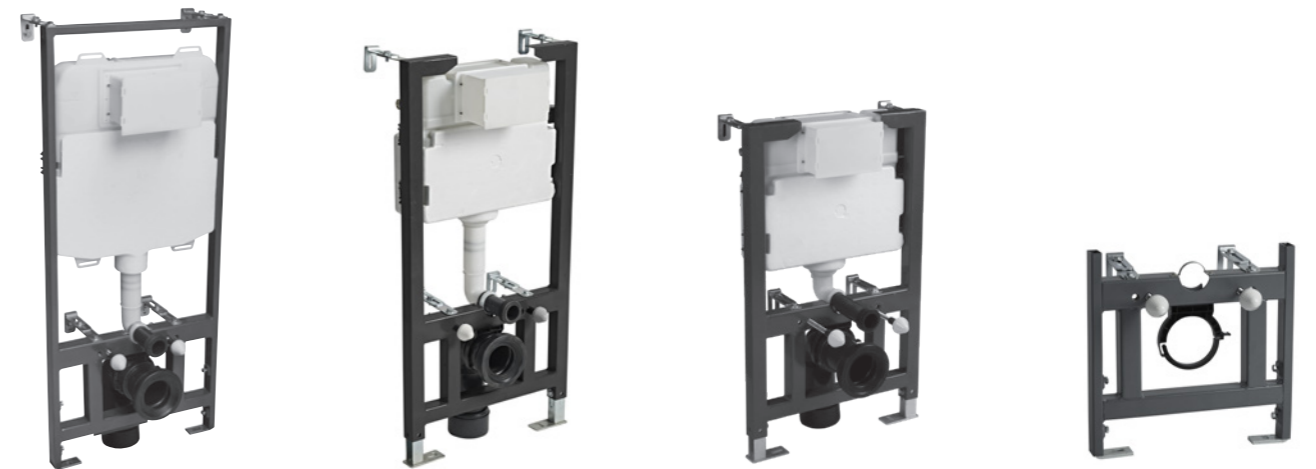

Basins & WCs
WALL HUNG WC FRAMES

1.17M wall hung WC frame 500(w) x 1168(h) x 140 - 200mm(d) 6/3 litres	1.0M wall hung WC frame 500(w) x 1000(h) x 167 - 215mm(d) 6/3 litres	0.82M wall hung WC frame 500(w) x 820(h) x 167 - 215mm(d) 6/3 litres	0.4M WC/bidet frame 400(w) x 400(h) x 170 - 335mm(d)
TR9006 £322.50	TR9015 £322.50	Frame TR9005 £322.50 Adaptor Kit TR9007 £55.20	TR9018 £149.40

Use for in-wall applications
Includes fittings
Requires flush plate/button, or contactless sensor (available separately)
200mm height adjustment.

Ideal for boxed in applications, especially under windows
Requires flush plate/button, or contactless sensor (available separately)
200mm height adjustment.

Can be used with 600mm and wider furniture WC units
Use with Furniture Adaptor Kit
Requires flush plate/button, or contactless sensor (available separately)
200mm height adjustment.

Compact half height WC frame suitable for use in narrow back to wall units including 500mm wide
For use with Torrent, Cascade or comfort height cisterns
Can also be used for bidets
200mm height adjustment.