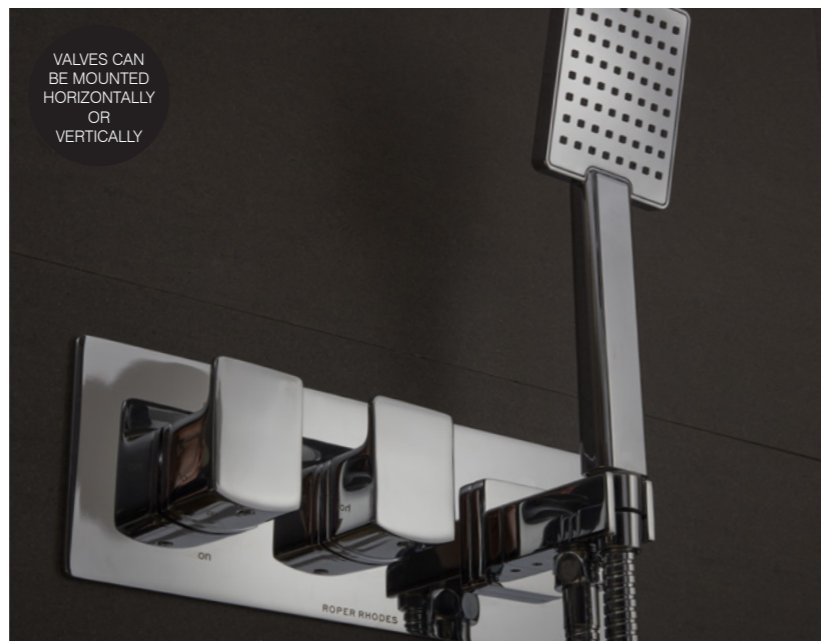

SV2412 Chrome £473.00

Code dual function valve with handset holder

SV1912 Chrome £473.00

Scape dual function valve with handset holder

SV3812 Chrome £473.00

Event round dual function valve with handset holder

SV1412 Chrome £473.00

Craft dual function valve with handset holder

SV3512 Chrome £473.00

Verse dual function valve with handset holder

SV2712 Chrome £473.00

Clear dual function valve with handset holder

SV3712 Chrome £473.00

Wessex dual function valve with handset holder

SV6612 Chrome £473.00

All dual function valves with handset holders are 298(w) x 102mm(h) and have a minimum pressure 0.3bar

Concealed valves