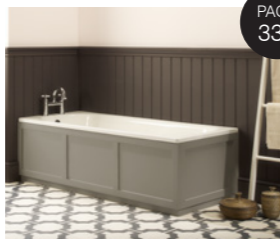

Washstand & 560 basin
DC14025 & HAM560C **£559.00**
Washstand & 700 basin
DC14025 & HAM700C **£684.70**

PAGE
336

Front bath panel
1695(w) x 500(h)mm
£196.70

DC5003F
DC5007F
DC5008F
DC5004F
DC5006F
DC5005F