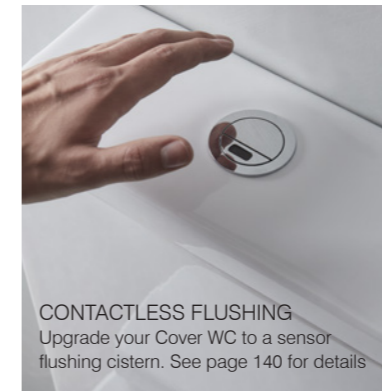

CONTACTLESS FLUSHING
Upgrade your Cover WC to a sensor
flushing cistern. See page 140 for details

Close coupled fully
enclosed WC & seat*

6/3L cistern,
dual flush fittings included
375(w) x 812(h) x 630(d)mm

WC	CCCPAN-R	£459.00
Cistern	CCCTNK-R	£221.90
Seat	CSCTS	£109.10

Back to wall WC
& soft close seat

360(w) x 390(h) x 530(d)mm

WC	CBWPAN-R	£459.00
Seat	CSCTS	£109.10

Wall hung WC
& soft close seat

355(w) x 320(h) x 525(d)mm

WC	CWHPAN-R	£459.00
Seat	CSCTS	£109.10

560mm standard depth
semi-countertop basin

Min furniture depth 290mm
560(w) x 175(h) x 435(d)mm

C3SCBAS	£277.30

560mm slim depth
semi-countertop basin

Min furniture depth 218mm
560(w) x 175(h) x 345(d)mm

C2SCBAS	£261.20

*Close coupled WC spigot distance from wall 180mm
20 year guarantee for all basins & WCs & up to 10 years on seats