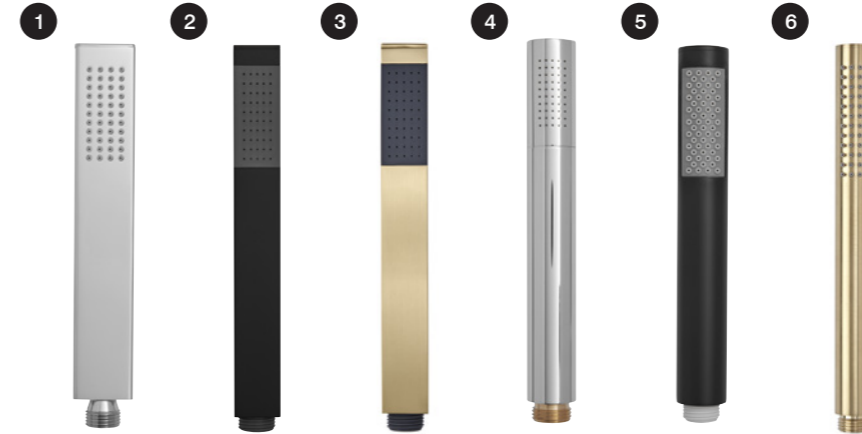

All microphone handsets have a min pressure 0.2bar

1. **Square microphone handset**
   25(w) x 220(h)mm
   SVHEAD40 Chrome £34.00
2. **Square microphone handset**
   25(w) x 220(h)mm
   SVHEAD42 Black £39.70
3. **Square microphone handset**
   25(w) x 220(h)mm
   SVHEAD60 Brushed brass £45.00
4. **Round microphone handset**
   24(w) x 220(h)mm
   SVHEAD39 Chrome £34.00
5. **Round microphone handset**
   25(w) x 220(h)mm
   SVHEAD41 Black £39.70
6. **Round microphone handset**
   25(w) x 220(h)mm
   SVHEAD47 Brushed brass £45.00