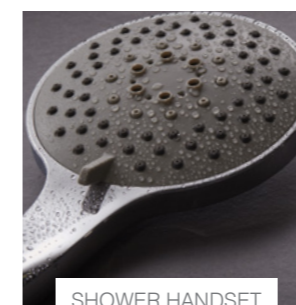

TRIPLE OUTLETS

delivering water to three separate outlets for triple function valves to control three outlets, see options opposite

SHOWER HANDSET