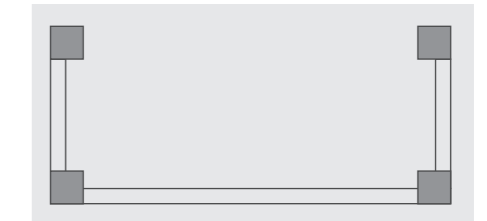

Corner posts for 1800mm x 800mm baths

Corner posts

Suitable for use with 800 series & Uno bath panels
One of the unique features of the range is the corner post. Available
in gloss white, a corner post enables panels (where indicated) to be
adapted for use with 1800 x 800mm or 1700 x 750mm baths
as shown in the diagrams above
Height of 600mm
Suitable for plinth installations
Can be cut down to suit your installation

White	CPOST600W	£73.30