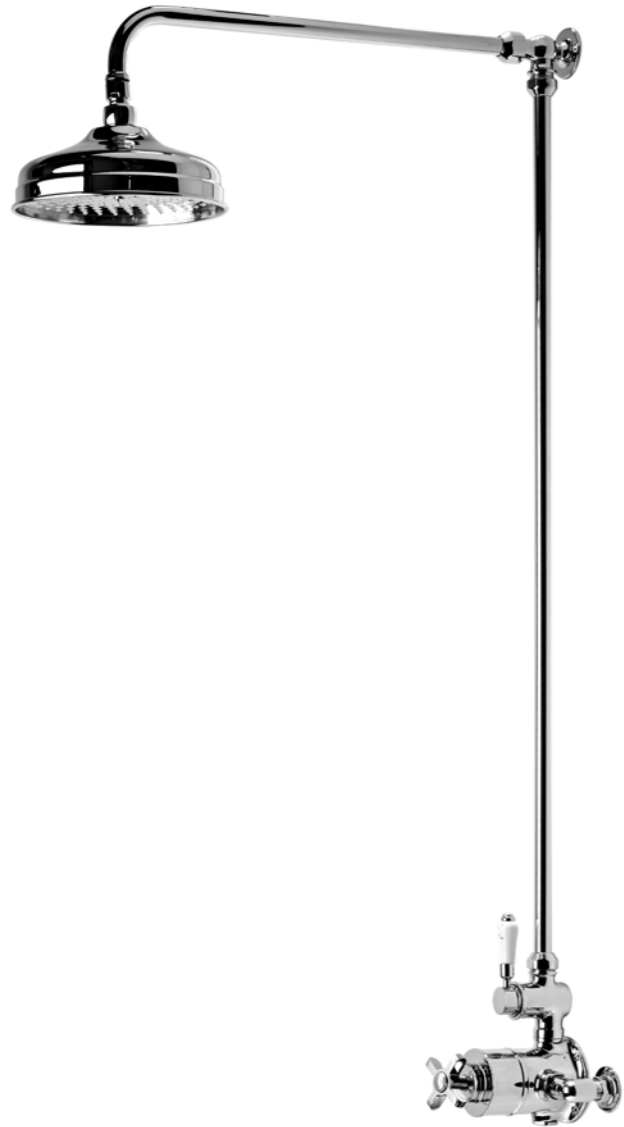

### SINGLE FUNCTION SHOWER SYSTEM WITH OVERHEAD SHOWER

Wessex single function shower system with overhead shower  
SVSET66 £833.10

Keswick single function shower system with overhead shower  
SVSET130 £833.10