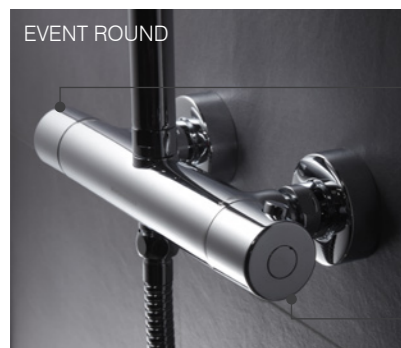

EVENT ROUND

CONTROLS
Diverter control the flow to single or dual outlets

CONTROLS
Control the temperature