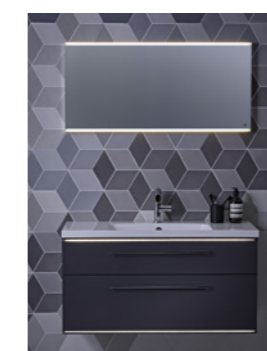

MIRRORS & CABINETS

Choose an illuminated mirror, or for some additional storage space add an over basin cabinet, see page 52