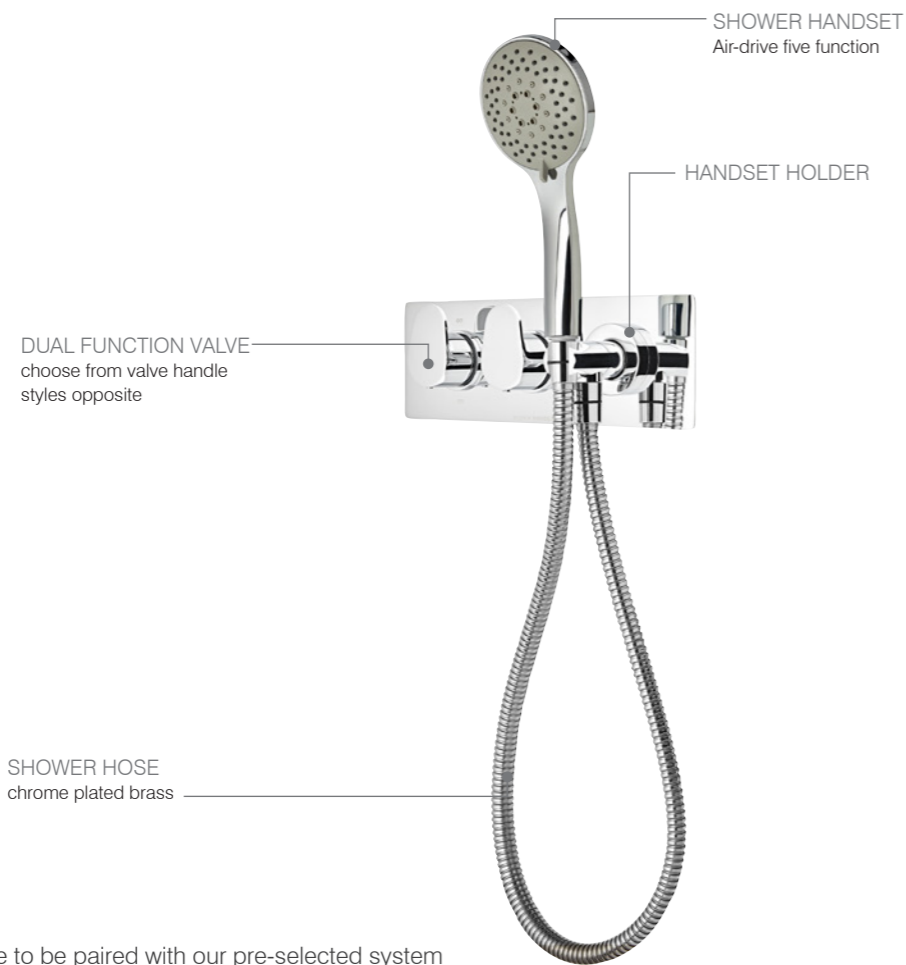

Shower system solutions

CONCEALED DUAL FUNCTION SHOWER SYSTEM WITH HANDSET & HOLDER AND OVERHEAD SHOWER - ROUND

Choose your style valve to be paired with our pre-selected system. This complete system offering includes the following:

- Your choice of thermostatic dual function shower valve (opposite)
- 390mm brass adjustable shower arm
- 250mm stainless steel overhead shower
- Air-drive five function shower handset
- Brass shower hose
- Outlet elbow with shower handset holder & valve cover plate
- Minimum pressure 0.5bar

CHOOSE THE VALVE STYLE FOR YOUR SYSTEM...