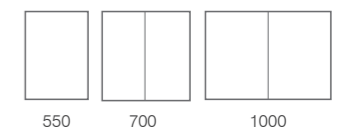

Vertex Cabinets	Code	W x H x Dmm	RRP
550 1 Door	VEC055	550 x 710 x 115	£854.60
		550 dimensions when recessed	550 x 710 x 47
700 2 Door	VEC070	700 x 710 x 115	£935.20
		700 dimensions when recessed	700 x 710 x 47
1000 2 Door	VEC100	1000 x 710 x 115	£1,107.20
		1000 dimensions when recessed	1000 x 710 x 47