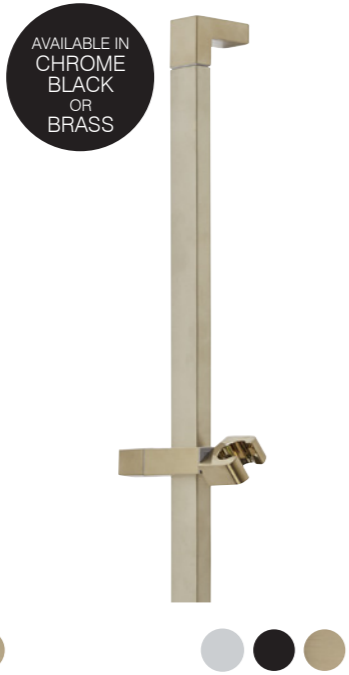

AVAILABLE IN CHROME BLACK OR BRASS

1. Recite riser rail
   770(h)mm

SVRAIL11 Chrome	£79.40
SVRAIL13 Black	£85.00
SVRAIL15 Brushed brass	£115.00