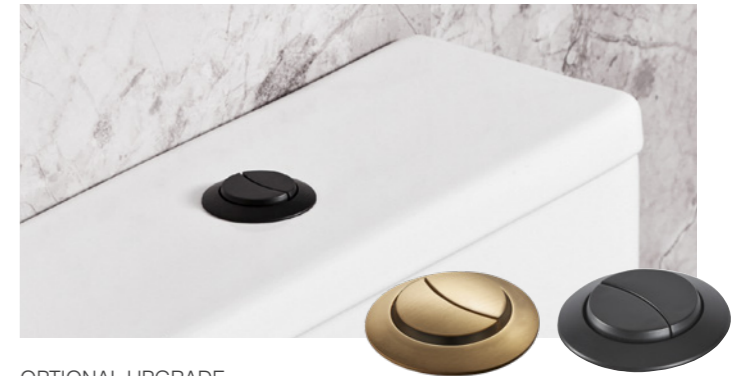

Basins & WCs  
COVER COLLECTION

SEMI-COUNTERTOP BASINS  
For both standard & slim  
depth furniture

WC SEAT  
Soft close, quick release

RIMLESS

COVER WC  
All feature hygienic, easy  
to clean rimless technology