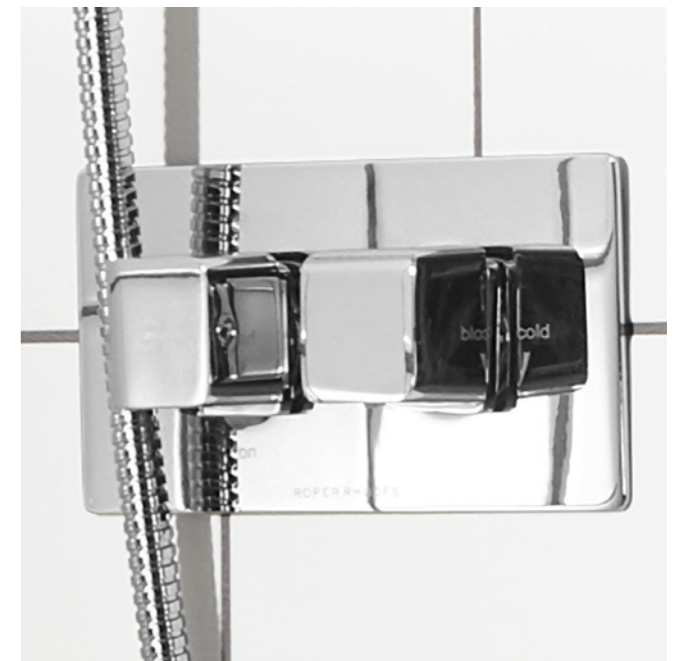

Concealed valves

SINGLE & DUAL FUNCTION VALVES

VALVES CAN BE MOUNTED HORIZONTALLY OR VERTICALLY