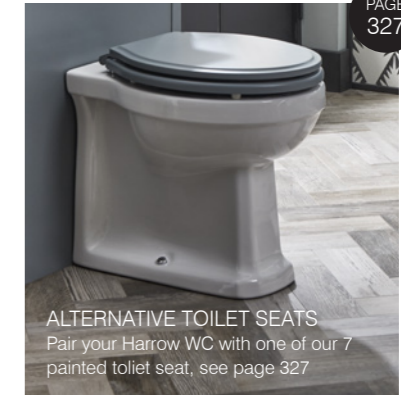

PAGE 327

ALTERNATIVE TOILET SEATS
Pair your Harrow WC with one of our 7 painted toilet seat, see page 327