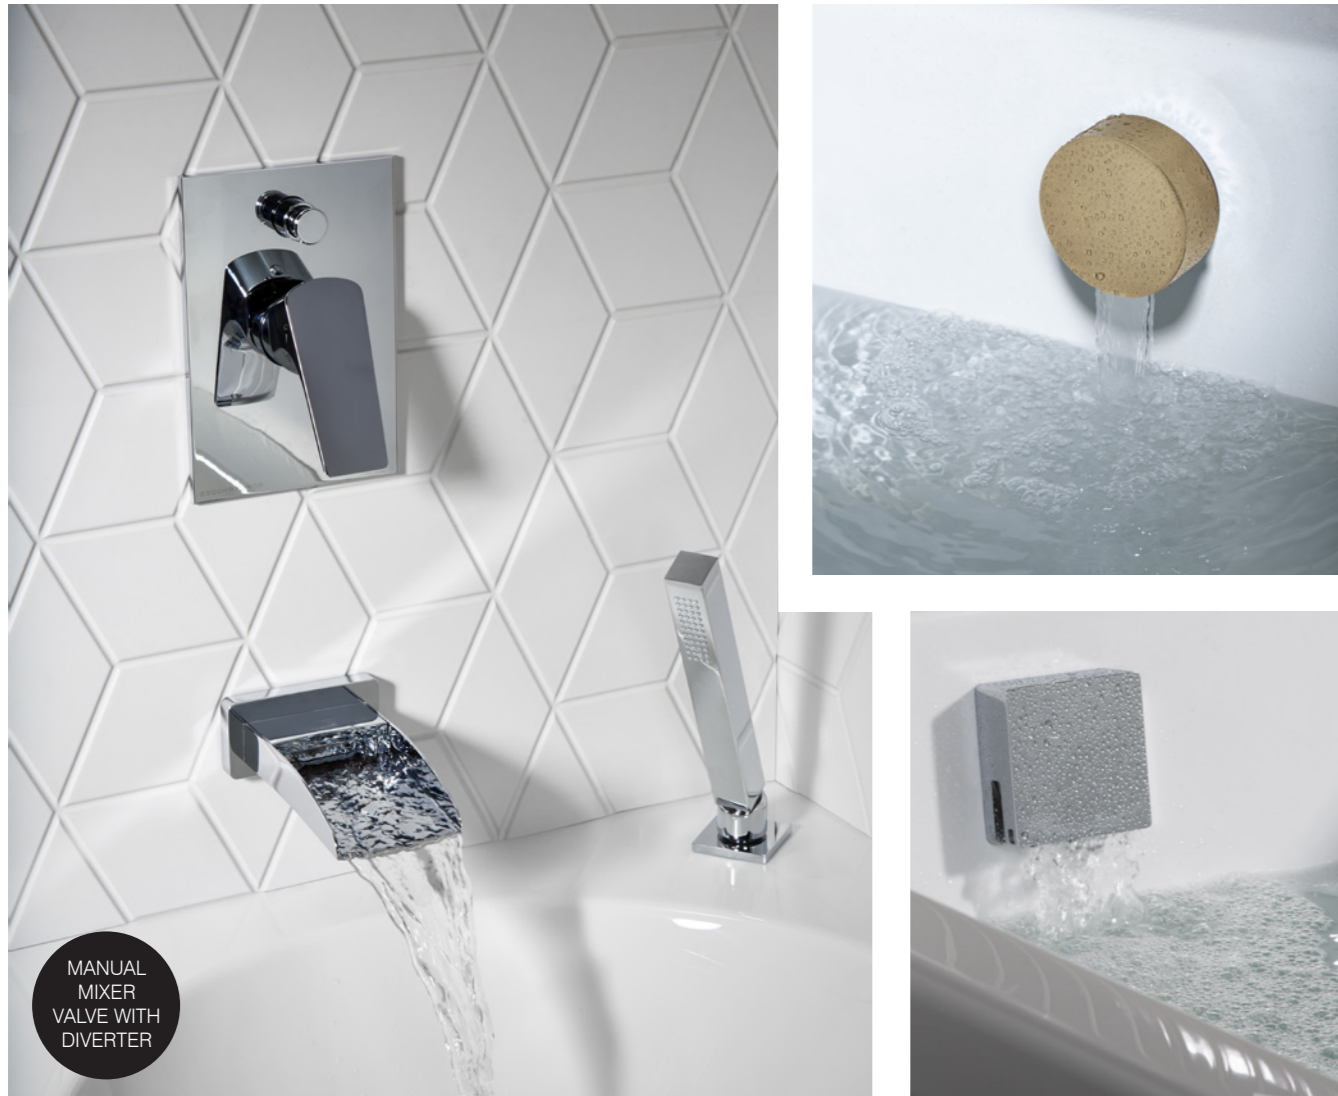

Tap Options

BATH FILLER OPTIONS

If you like the idea of keeping the rim of your bath clear then you could opt to fill your bath using a manual mixer valve. There are many designs which complement our basin mixers. Pair the manual mixer valve with a wall mounted bath spout or Smartflow bath filler. A diverter mixer valve will give the additional option of having a bath mounted shower handset, great for rinsing hair or cleaning the bath.

10
YEAR

GUARANTEE
10 year guarantee for valves and smartflow bath fillers

MANUAL
MIXER
VALVE WITH
DIVERTER

Manual mixer and diverter valves are available with the following tap ranges:

- Elate - see page 168 for details
- Sign - see page 169 for details
- Sync - see page 170 for details
- Code - see page 170 for details
- Hydra - see page 171 for details
- Storm - see page 172 for details

WALL MOUNTED BATH SPOUT & BATH MOUNTED SHOWER KITS

Chrome T171402 **£127.30**

Chrome T221505 **£133.30**

Chrome T131502 **£133.30**

SMARTFLOW BATH FILLERS

Chrome SVACS02 **£166.00**

10
YEAR

Black SVACS23 **£187.50**

10
YEAR

Brushed brass SVACS30 **£200.00**

10
YEAR

Chrome SVACS07 **£166.00**

10
YEAR

Chrome SVACS12 **£166.00**

10
YEAR