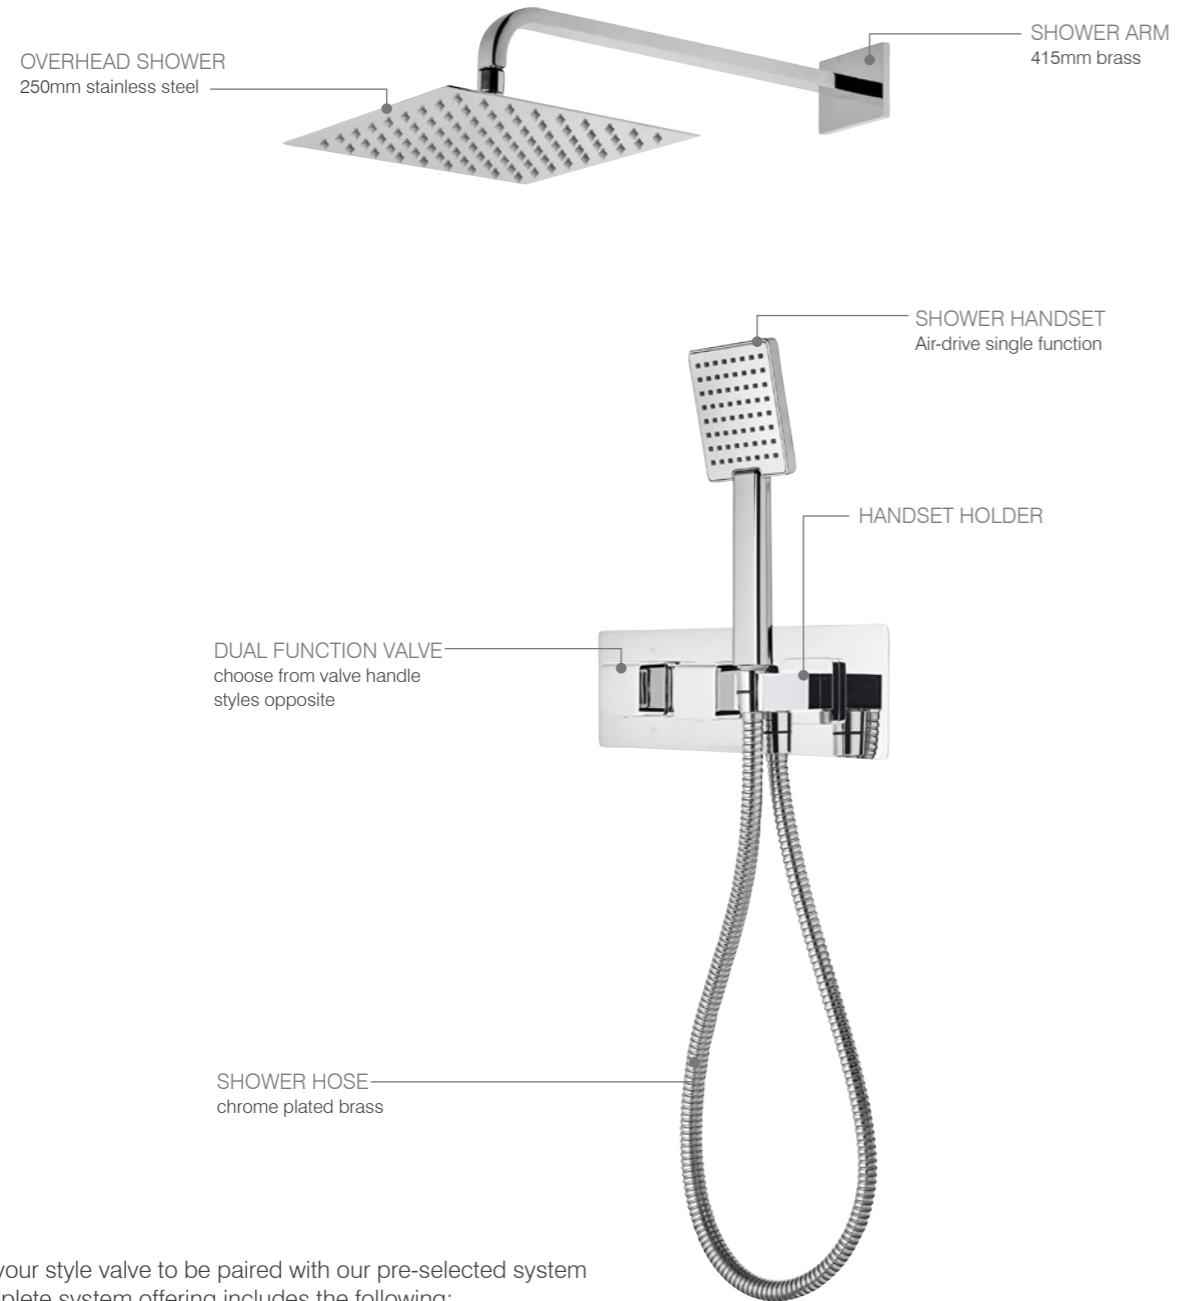

Shower system solutions

CONCEALED DUAL FUNCTION SHOWER SYSTEM WITH HANDSET & HOLDER AND OVERHEAD SHOWER - SQUARE

Choose your style valve to be paired with our pre-selected system. This complete system offering includes the following:

- Your choice of thermostatic dual function shower valve (opposite)
- 415mm brass shower arm
- 250mm stainless steel overhead
- Air-drive single function shower handset
- Brass shower hose
- Outlet elbow with shower handset holder & valve cover plate
- Minimum pressure 0.5bar

CHOOSE THE VALVE STYLE FOR YOUR SYSTEM...

HYDRA
Valve handle detail

SCAPE
Valve handle detail

CODE
Valve handle detail

ELATE
Valve handle detail

Hydra dual function shower system with handset & holder and overhead shower

SVSET74 £741.70

Scape dual function shower system with handset & holder and overhead shower

SVSET143 £741.70

Can also be paired with Sign or Sync taps, see pages 153 & 154 for tap options.

Code dual function shower system with handset & holder and overhead shower

SVSET93 £741.70

Elate dual function shower system with handset & holder and overhead shower

SVSET91 £741.70

CAN ALSO BE PAIRED WITH SIGN & SYNC TAPS p153-154