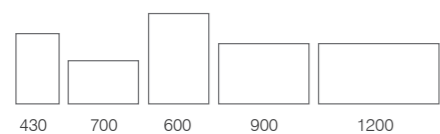

Timeless styling  
TRADITIONAL & LIGHTING

- Heated demister pad prevents mirror steaming up
- IP44 rated

- Why not complete your Traditional mirror with a pair of our timeless wall lights
- IP44 rated

Traditional Mirrors	Code	W x H x Dmm	RRP
430/700	WMB2022	430 x 700 x 30	£249.40
600/900	WMB2020	600 x 900 x 30	£308.50
1200	WMB2023	1200 x 600 x 30	£427.80