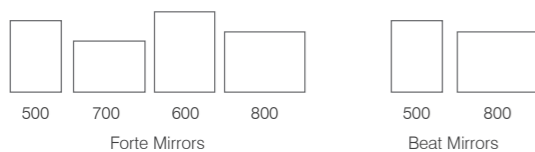

Forte Mirrors	Code	W x H x Dmm	RRP
Forte 500	FO70AL	500 x 700 x 55	£534.20
Forte 600	FO80AL	600 x 800 x 55	£553.60
Beat Mirrors	Code	W x H x Dmm	RRP
Beat 500	MLE430	500 x 700 x 50	£499.80
Beat 800	MLE420	800 x 600 x 50	£553.60