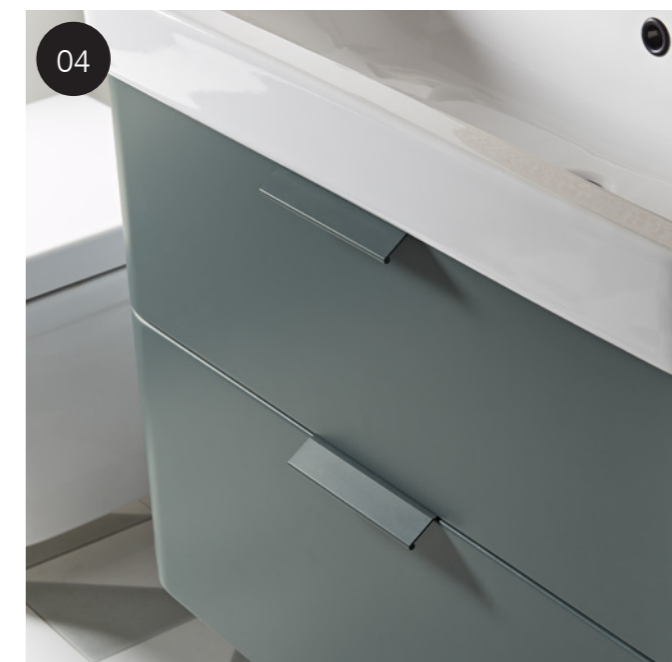

### COMPLETE THE LOOK OF YOUR UNIT

Add the perfect finishing touch to your unit with one of our stylish handles, available in a host of shapes, sizes and finishes, including chrome, brass, matt black and colour matched handles.