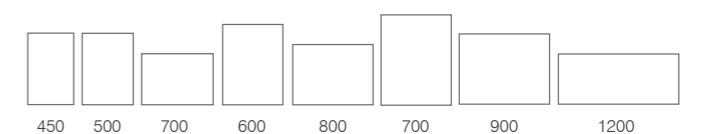

Linear lighting, angular design

SCHEME

- Infrared switch controlled by contactless hand movements
- Adjustable LED colour temperature & brightness
- Heated demister pad prevents mirror steaming up
- IP44 rated

Scheme Mirrors	Code	W x H x Dmm	RRP
500	MLE470C	500 x 710 x 47	£449.30
600	MLE530C	600 x 470 x 47	£408.50
800	MLE540C	800 x 470 x 47	£449.30
1000	MLE550C	1000 x 470 x 47	£529.90
1200	MLE560C	1200 x 470 x 47	£618.10

Soft rounded corners & slender profile

SYSTEM

- Infrared switch controlled by contactless hand movements
- Adjustable LED colour temperature & brightness
- Heated demister pad prevents mirror steaming up
- Slim depth design
- IP44 rated

System Mirrors	Code	W x H x Dmm	RRP
450	SYS45AL	450 x 700 x 25	£460.10
500/700	SYS70AL	500 x 700 x 25	£482.60
600/800	SYS80AL	600 x 800 x 25	£513.80
700/900	SYS90AL	700 x 900 x 25	£548.20
1200	SYS120AL	1200 x 600 x 25	£671.80