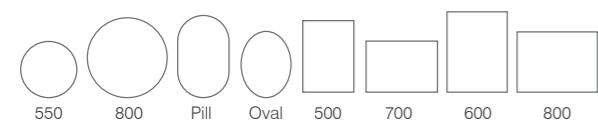

Eminence Mirrors	Code	W x H x Dmm	RRP
ø550	EM55CAL	ø550 x 35	£344.00
ø800	EM80CAL	ø800 x 35	£434.30
Pill	EM80PAL	500 x 800 x 35	£452.50
Oval	EM65OAL	490 x 650 x 35	£385.90
500/700	EM70RAL	500 x 700 x 35	£493.40
600/800	EM80RAL	600 x 800 x 35	£513.80