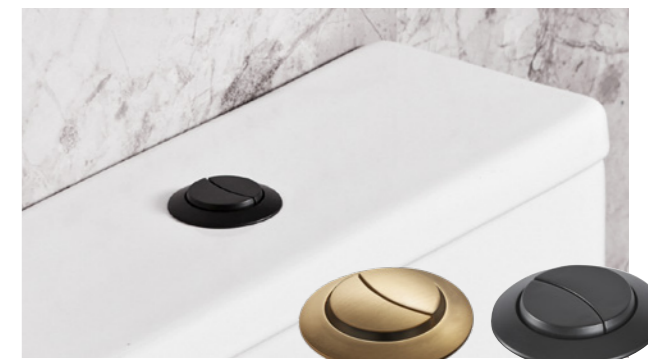

Basins & WCs

MINERVA COLLECTION

OPTIONAL UPGRADE
Black & brushed brass flush buttons are now available,
see page 141 for further details.