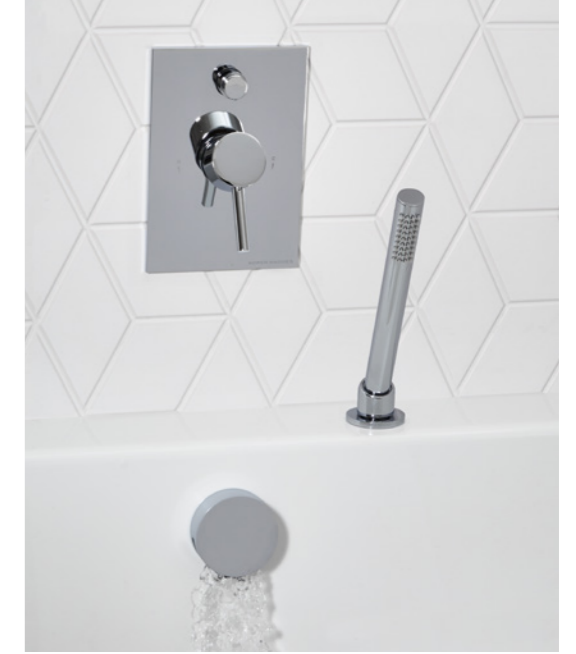

STORM

LP1

LP1
Storm basin mixers are suitable for all plumbing systems including conventional gravity fed ones with a minimum 0.1bar pressure and above

page
172

FULL COLLECTION
includes a standard, tall & side action basin mixer, mini mixer, basin taps, manual mixer valve with or without diverter, bath filler, standard and freestanding bath shower mixer & handset

10
YEAR

GUARANTEE
10 year guarantee including tap cartridge