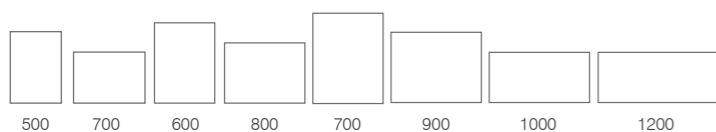

Discreet & modern
ULTRA SLIM

- Infrared switch controlled by contactless hand movements
- Adjustable LED colour temperature & brightness
- Semi-recessed design allows fitting on painted bathroom walls for an overall depth of 17mm or tiled in for a flush finish
- Flexible installation - can accommodate any thickness of tile or wall cladding
- Heated demister pad prevents mirror steaming up
- IP44 rated

Important: The control module for the ultra slim mirror must be recessed behind the mirror. This requires the creation of an opening within the wall approximately 160(w) x 275(h) x 40(d)mm directly behind the mirror. For further information please see our website for detailed installation instructions.

Halo lighting effect
INTENSE

- Infrared switch controlled by contactless hand movements
- Adjustable LED colour temperature & brightness
- Heated demister pad prevents mirror steaming up
- IP44 rated

Intense Mirrors	Code	W x H x Dmm	RRP
450/700	MLE510C	450 x 700 x 30	£449.30
600/800	MLE500C	600 x 800 x 30	£488.00
1200	MLE520C	1200 x 500 x 30	£661.10