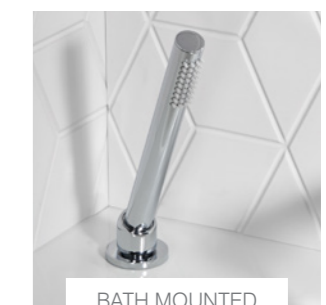

BATH MOUNTED
SHOWER KIT

OUTLET OPTIONS FOR SHOWER VALVES

Once you have decided whether you want a single, dual or triple function shower valve (p240-245), next you need to decide what outlets you would like your system to control. Choose from the selection above, all of which are available from Roper Rhodes, see pages 240-248 for all available options.