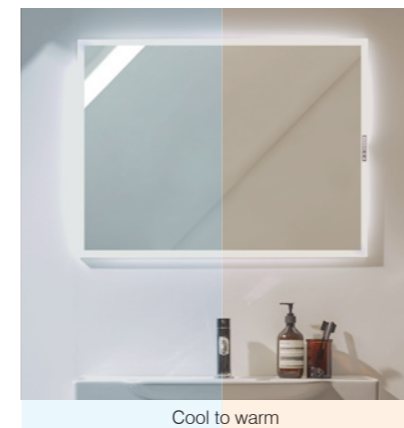

Intuitive design
ACADEMY

- Adjustable LED colour temperature & brightness
- Intuitive slide controls
- Heated demister pad prevents mirror steaming up
- Slim depth design
- IP44 rated

TOUCH CONTROLS
switch between functions,
slider controls warmth or brightness