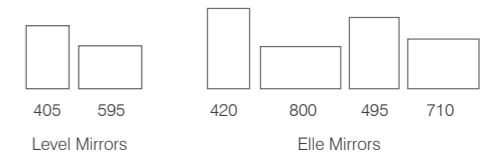

Elle & Level Mirrors	Code	W x H x Dmm	RRP
Elle 405/595	MPS403	405 x 595 x 20	£109.60
Elle 420/800	MPS402	420 x 800 x 20	£125.70
Level 495/710	MPS401	495 x 710 x 20	£151.50