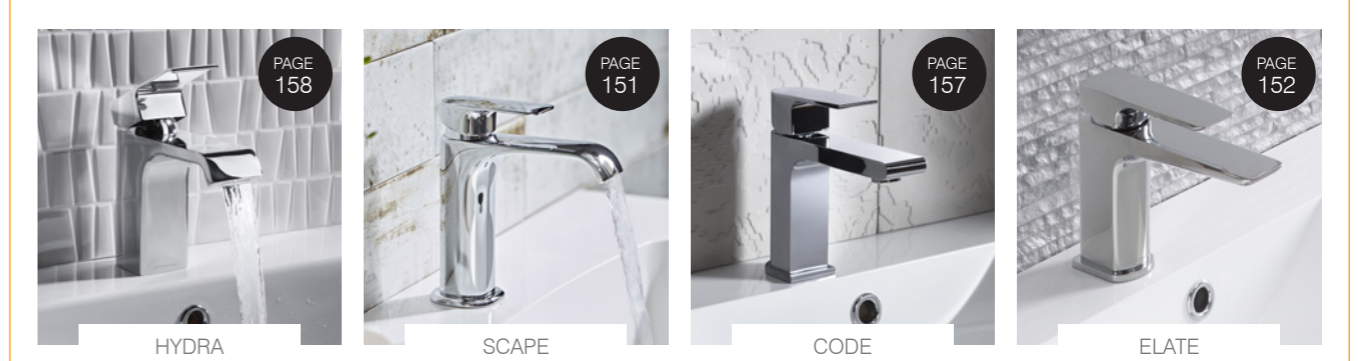

COORDINATING TAPS

All our concealed valve shower systems have been designed to enable you to pair them with a coordinating tap ensuring seamless design consistency in your bathroom.