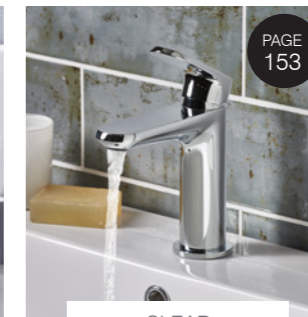

COORDINATING TAPS

All our concealed valve shower systems have been designed to enable you to pair them with a coordinating tap ensuring seamless design consistency in your bathroom.