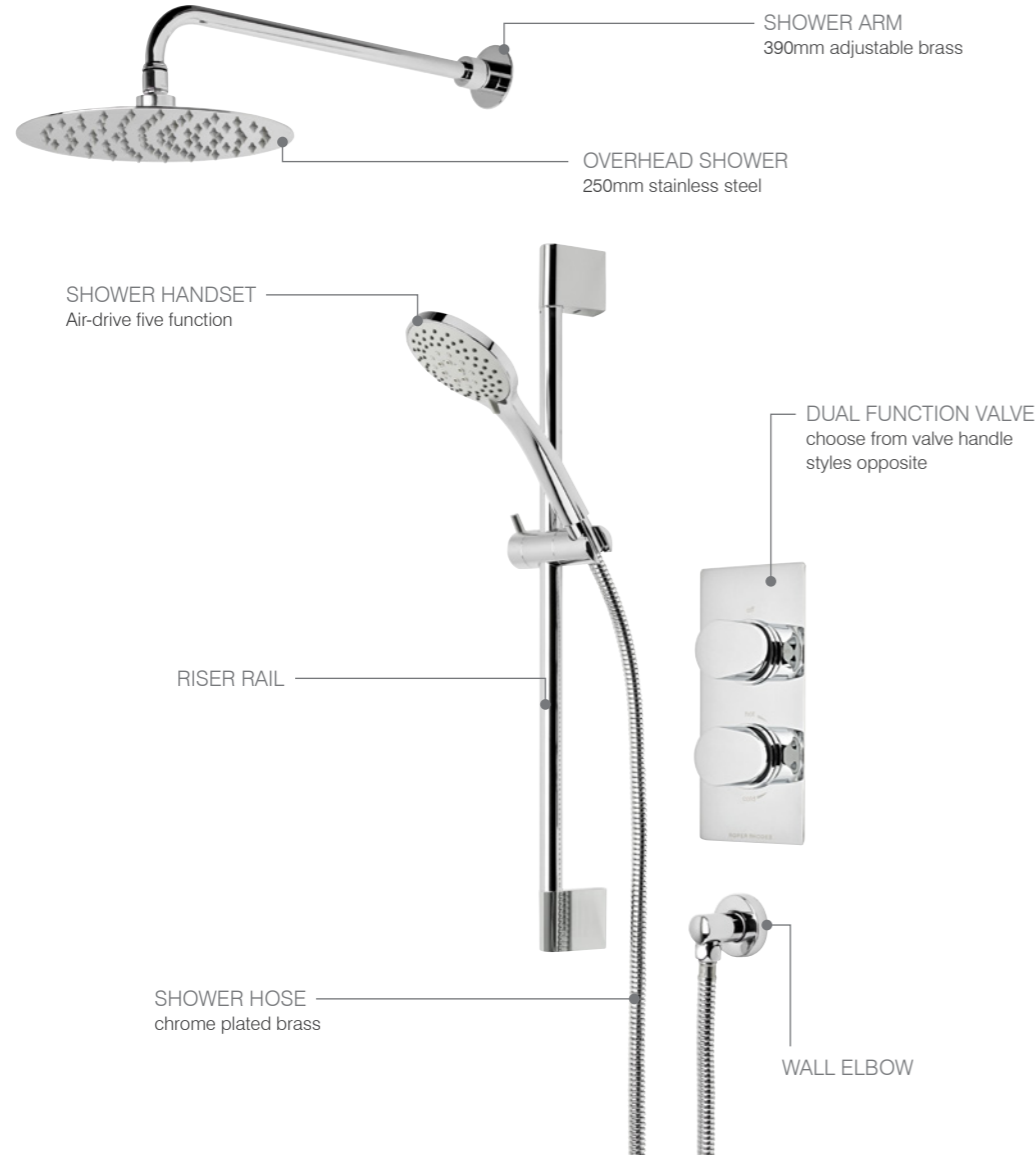

Shower system solutions

CONCEALED DUAL FUNCTION SHOWER SYSTEM WITH RISER KIT & OVERHEAD SHOWER - ROUND

Choose your style valve to be paired with our pre-selected system
This complete system offering includes the following:

- Your choice of thermostatic dual function shower valve (opposite)
- 390mm brass adjustable shower arm
- 250mm stainless steel overhead shower
- Riser rail
- Air-drive five function shower handset
- Brass shower hose
- Wall elbow
- Minimum pressure 0.5bar

CHOOSE THE VALVE STYLE FOR YOUR SYSTEM...

CRAFT Valve handle detail	Craft dual function shower system with riser kit & overhead shower SVSET149 £795.50	VERSE Valve handle detail	Verse dual function shower system with riser kit & overhead shower SVSET77 £795.50
CLEAR Valve handle detail	Clear dual function shower system with riser kit & overhead shower SVSET141 £795.50	WESSEX Valve handle detail	Wessex dual function shower system with riser kit & overhead shower SVSET98 £795.50

PAGE 150

CRAFT

PAGE 154

VERSE

PAGE 153

CLEAR

PAGE 160

WESSEX

COORDINATING TAPS

All our concealed valve shower systems have been designed to enable you to pair them with a coordinating tap ensuring seamless design consistency in your bathroom.