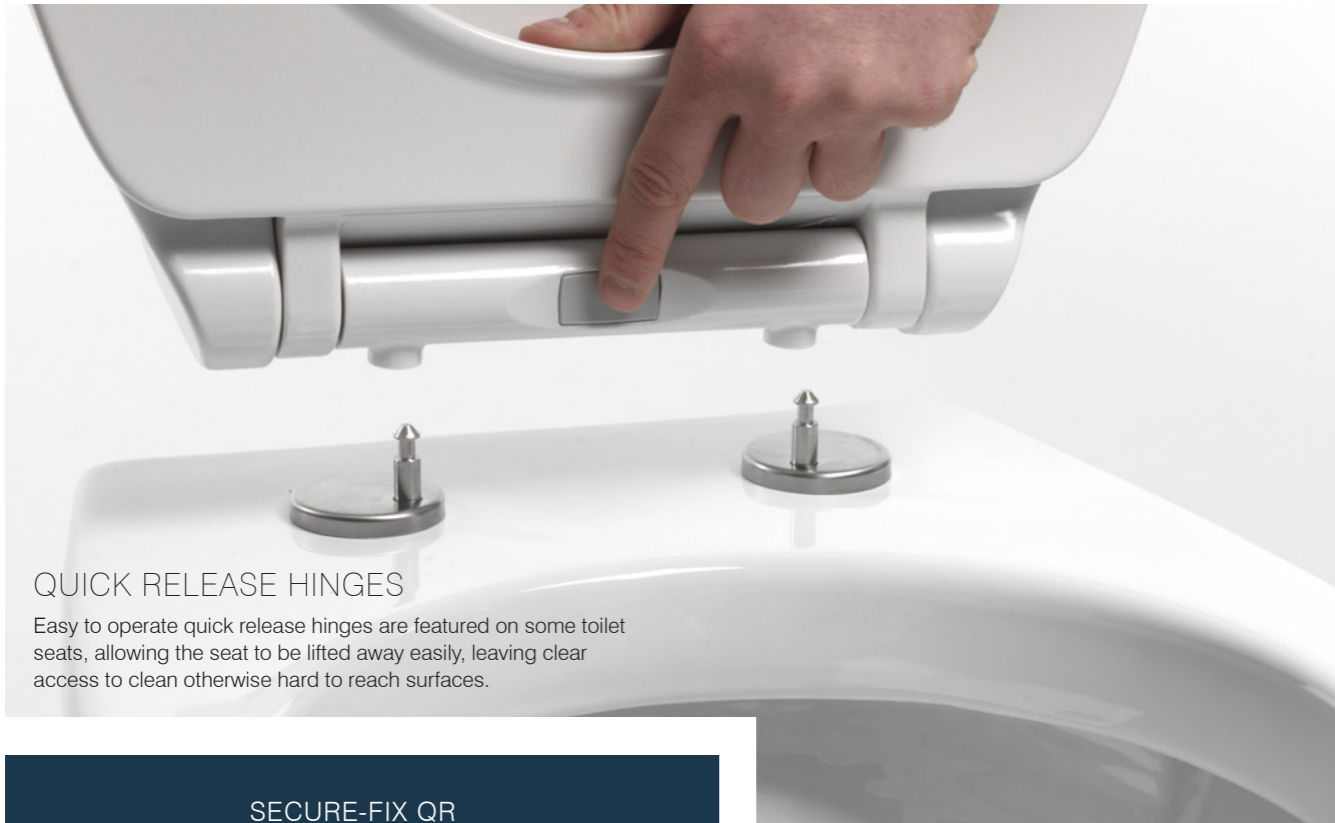

Discover

ROPER RHODES TOILET SEATS

QUICK RELEASE HINGES

Easy to operate quick release hinges are featured on some toilet seats, allowing the seat to be lifted away easily, leaving clear access to clean otherwise hard to reach surfaces.

Secure-Fix QR

SECURE-FIX QR

Adjustable hinge technology that simplifies the installation of quick release seats and keeps the seat firmly in place.

QUICK RELEASE

Allows the seat to be lifted away easily, leaving clear access to clean otherwise hard to reach surfaces.

TOP FIX HINGES

Some seats feature a special 'top fix' hinge allowing them to be quickly and easily installed on modern WC pans.

ANTI-BACTERIAL PROTECTION

An environmentally friendly built-in additive provides a hygienic finish to a number of our toilet seats and protects against bacteria, fungi and microbes.

SOFT CLOSE HINGES

The hydraulic hinge mechanism ensures controlled and quiet closure of the seat lid and ring. Mechanisms are extensively tested to ensure long life.