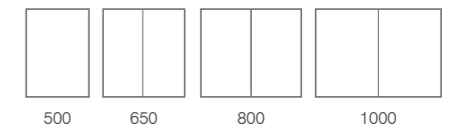

Purpose Cabinets	Code	W x H x Dmm	RRP
500 1 Door	PUC050	500 x 700 x 20 when recessed	£677.20
650 2 Door	PUC065	650 x 700 x 20 when recessed	£854.60
800 2 Door	PUC080	800 x 700 x 20 when recessed	£908.30
1000 2 Door	PUC100	1000 x 700 x 20 when recessed	£1,015.80