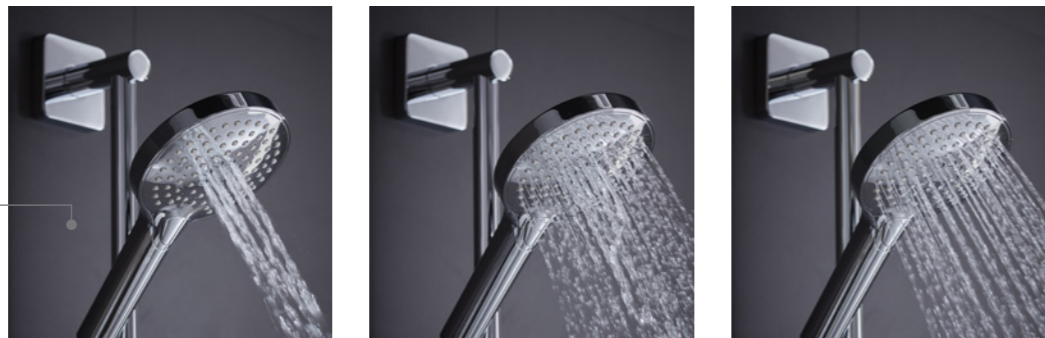

Event-click round dual function shower system with riser kit and overhead shower

SVSET170 Black £854.60

Dual function thermostatic shower valve  
390mm adjustable shower arm  
250mm overhead shower  
Black riser rail  
Three function shower handset  
Easy clean smooth shower hose  
Wall elbow  
Min pressure 1.0bar

Event-click round dual function shower system with shower handset & holder and overhead shower

SVSET164 Black £838.50

Dual function thermostatic shower valve  
390mm adjustable shower arm  
250mm overhead shower  
Three function shower handset  
Easy clean smooth shower hose  
Wall elbow with handset holder  
Min pressure 1.0bar