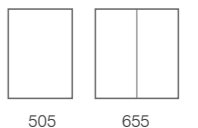

Soft rounded corners
SYSTEM

PAIR WITH SYSTEM FURNITURE P58

- Infrared switch controlled by contactless hand movements
- Adjustable LED colour temperature & brightness
- Built in two-pin charging socket for your shaver or toothbrush
- Additional USB charging socket
- Double sided soft close mirror doors with heated demister pad
- 2 adjustable glass shelves
- IP44 rated

System Cabinets	Code	W x H x Dmm	RRP
500 1 Door	SYC050	500 x 700 x 140	£688.00
600 2 Door	SYC060	600 x 700 x 140	£854.60
1000 2 Door	SYC100	1000 x 700 x 140	£1,015.80

Coordinating cabinets
CAPTURE

PAIR WITH MATCHING FURNITURE FINISHES

- Available in a range of furniture coordinating finishes (see below)
- Infrared switch controlled by contactless hand movements
- Bright, practical LED lighting
- Magnetic storage holder
- Built in charging socket for your shaver or toothbrush
- Additional USB charging socket
- Double sided soft close mirror doors with heated demister pad
- 2 adjustable glass shelves
- IP44 rated

Capture Cabinets	Code	Code	W x H x Dmm	RRP
505 1 Door	CAC050W	White	505 x 705 x 170	£897.60
655 2 Door	CAC065W	White	655 x 705 x 170	£989.00

Gloss white	Gloss light grey	Gloss dark clay	Umbr	Matt carbon	Derwent blue
Single Door CAC050W	Single Door CAC050GLG	Single Door CAC050GDC	Single Door CAC050U	Single Door CAC050MC	Single Door CAC050DB
Double Door CAC065W	Double Door CAC065GLG	Double Door CAC065GDC	Double Door CAC065U	Double Door CAC065MC	Double Door CAC065DB