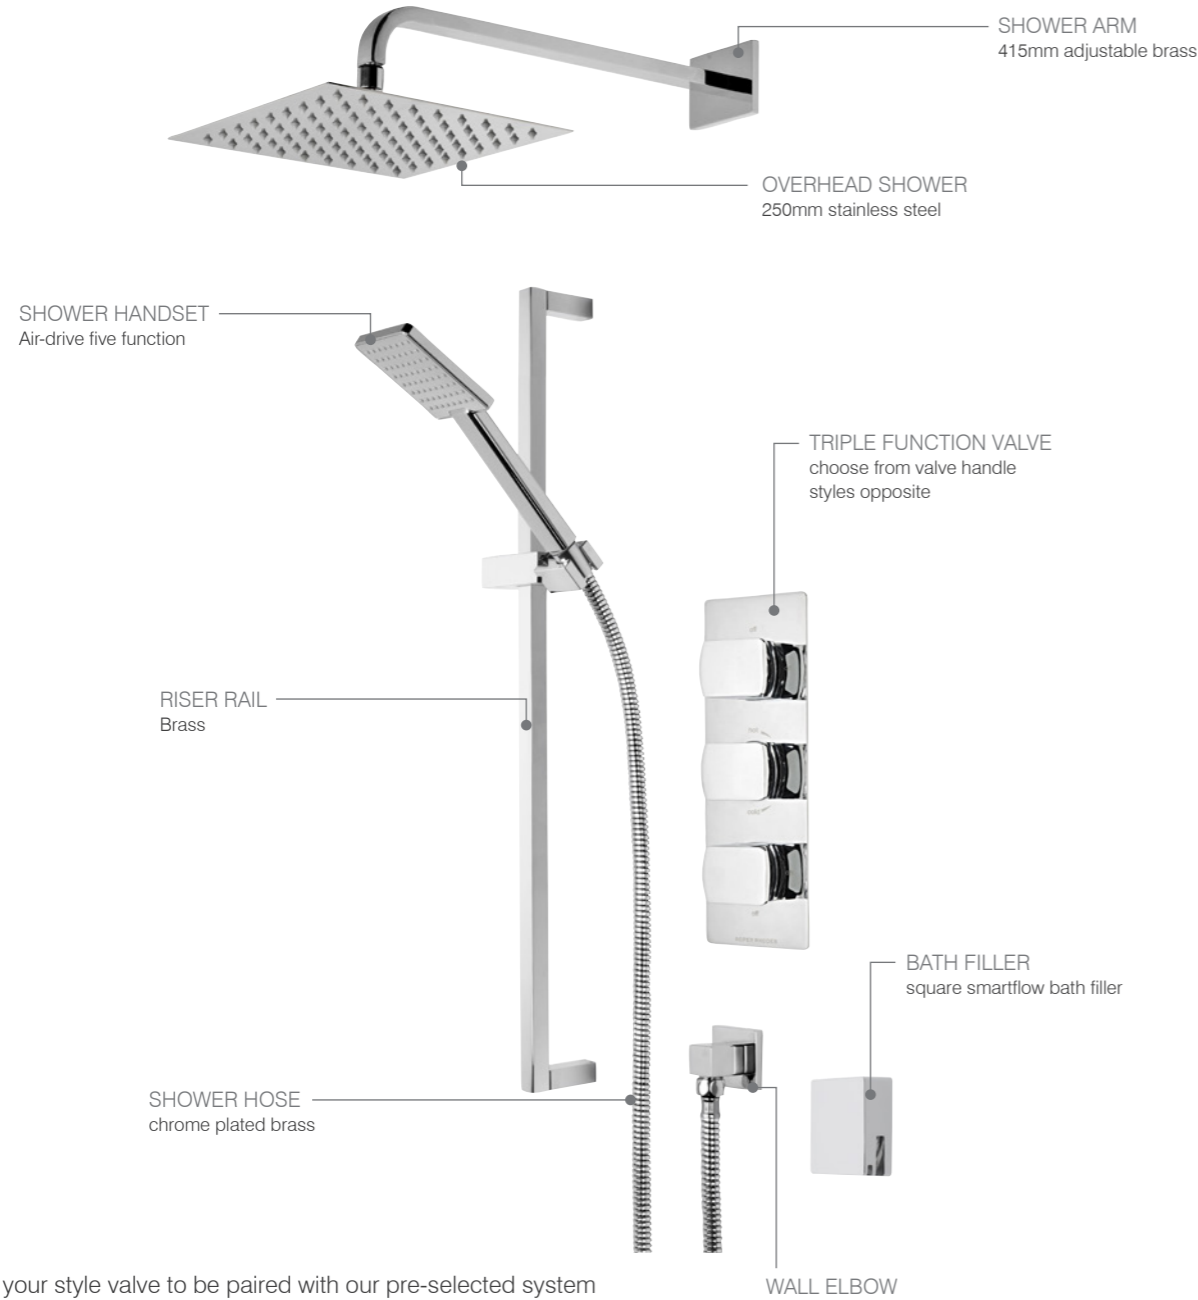

Shower system solutions

CONCEALED TRIPLE FUNCTION SHOWER SYSTEM WITH RISER KIT, OVERHEAD SHOWER & SMARTFLOW BATH FILLER - SQUARE

Choose your style valve to be paired with our pre-selected system. This complete system offering includes the following:

- Your choice of thermostatic triple function shower valve (opposite)
- 415mm brass shower arm
- 250mm stainless steel overhead shower
- Riser rail
- Air-drive single function shower handset
- Brass shower hose
- Wall elbow
- Smartflow bath filler
- Minimum pressure 1.0bar

CHOOSE THE VALVE STYLE FOR YOUR SYSTEM...

HYDRA
Valve handle detail

SCAPE
Valve handle detail

CAN ALSO BE PAIRED WITH SIGN & SYNC TAPS
p153-154

Hydra triple function shower system with riser kit, overhead shower & smartflow bath filler
SVSET99 **£1,075.00**

Scape triple function shower system with riser kit, overhead shower & smartflow bath filler
SVSET145 **£1,075.00**

Can also be paired with Sign or Sync taps, see pages 153 & 154 for tap options.

CODE
Valve handle detail

ELATE
Valve handle detail

Code triple function shower system with riser kit, overhead shower & smartflow bath filler
SVSET110 **£1,075.00**

Elate triple function shower system with riser kit, overhead shower & smartflow bath filler
SVSET109 **£1,075.00**

PAGE 158
HYDRA

PAGE 151
SCAPE

PAGE 157
CODE

PAGE 152
ELATE

COORDINATING TAPS

All our concealed valve shower systems have been designed to enable you to pair them with a coordinating tap ensuring seamless design consistency in your bathroom.