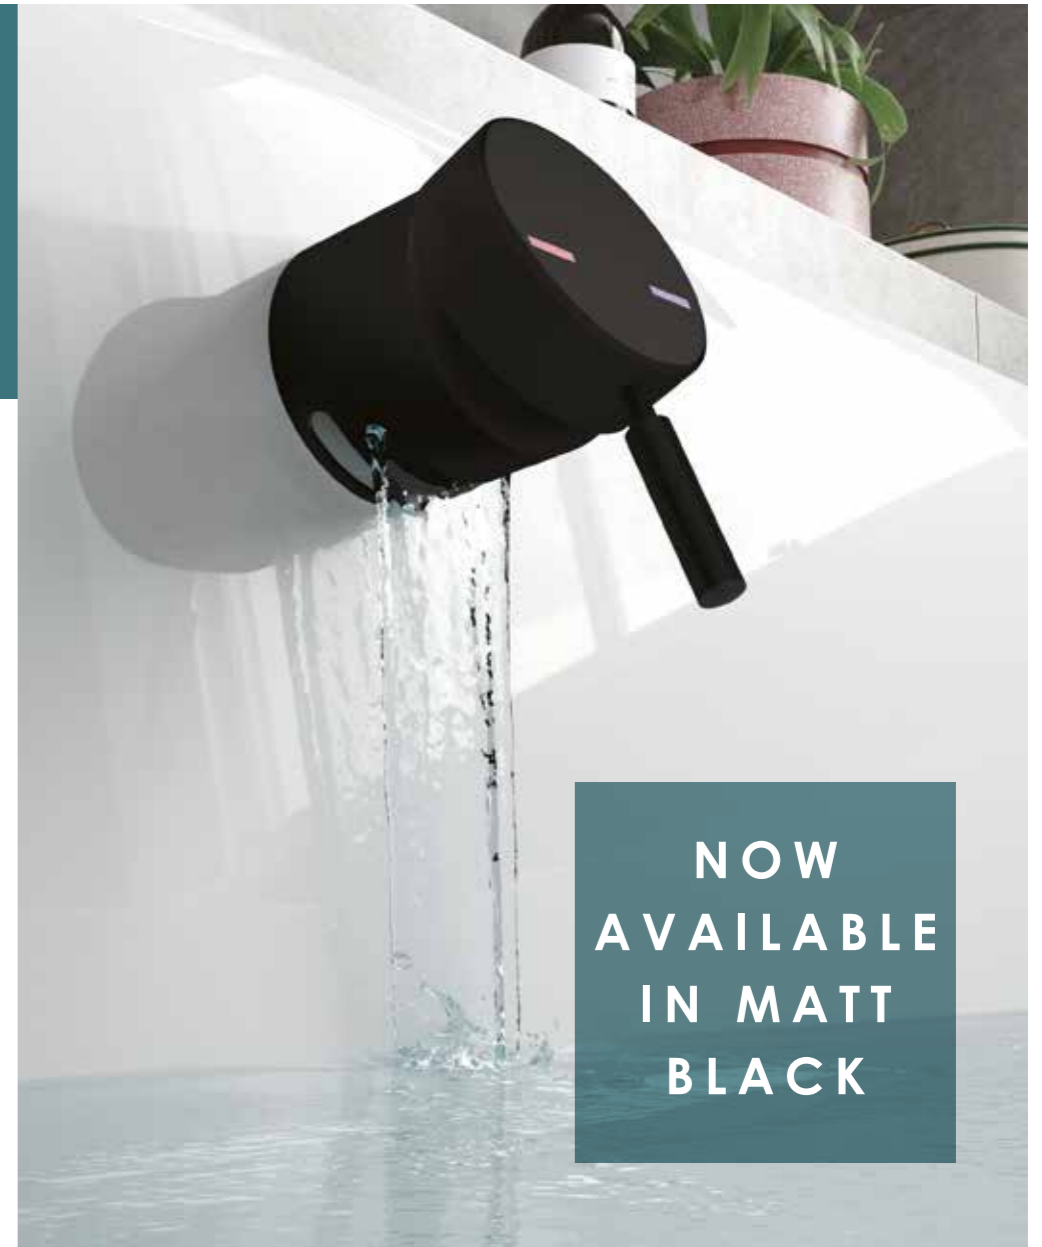

NOW AVAILABLE IN MATT BLACK