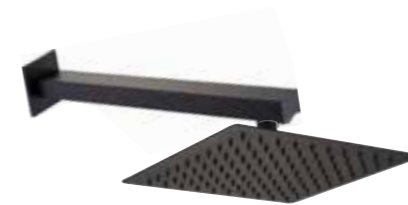

THERMOSTATIC DC SQUARE SHOWER VALVE KITS - BLACK

DC Thermostatic Single Outlet - Square (Wall Mounted Fixed Head) £458.60
DC3B Concealed Single Outlet Valve
WSV010B Wall Arm
WSV008B 250mm Ultra Slim Shower Head