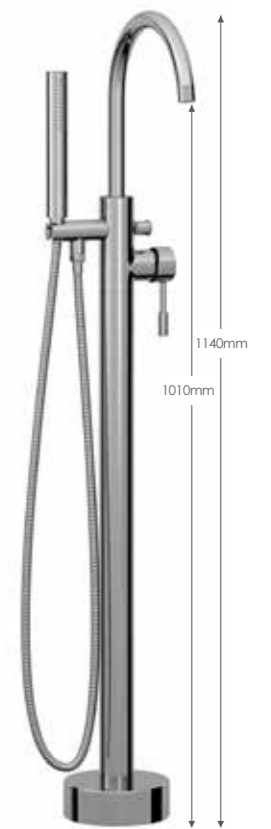

Floorstanding Bath Shower Mixer

PIN6 With hose and handset
Min 1.0 bar

£559.55