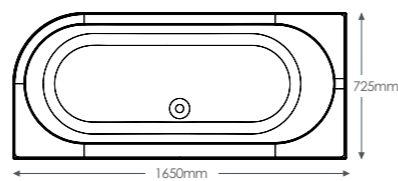

RELAX &
SOAK IT
ALL IN

ARNOLD SINGLE ENDED BATH

ALUNA DOUBLE ENDED BATH

**SPACE
SAVING
CURVED
DESIGN**

Left Hand Bath Shown

J BATH

Reinforced Double Ended Bath

JBA1650RH	1650 x 725mm	£447.43
JBA1650LH	1650 x 725mm	£447.43
JBA1650P	Bath Panel	£189.66