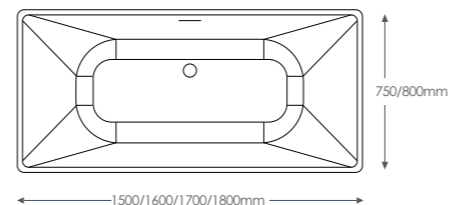

WSVAR15	1500 x 570 x 750mm	£1,411.12
WSVAR16	1600 x 570 x 750mm	£1,411.12
WSVAR17	1700 x 585 x 800mm	£1,539.52
WSVAR18	1800 x 585 x 800mm	£1,667.92

Bath Waste

WSWWHL	White	£55.21
WSWBLA	Black	£55.21

Bath comes with a chrome waste as standard. Black and white wastes can be purchased as an optional extra.