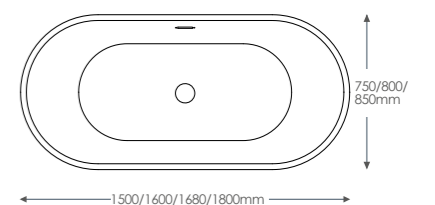

Bath Waste

WSWWHL	White	£55.21
WSWBLA	Black	£55.21

Bath comes with a chrome waste as standard. Black and white wastes can be purchased as an optional extra.