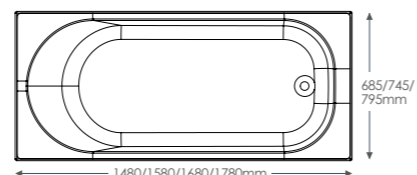

ARNOLD

Reinforced Single Ended Bath

WSBA1570	1480 x 685mm	£425.25
WSBA1670	1580 x 685mm	£425.25
WSBA1770	1680 x 685mm	£413.73
WSBA1775	1680 x 745mm	£468.33
WSBA1780	1780 x 795mm	£511.38

Reinforced Bath Panel

WSBP17	1700mm Front Panel	£149.52
WSBP18	1800mm Front Panel	£165.25
WSBP70	700 x 515mm End Panel	£86.56
WSBP75	750 x 515mm End Panel	£86.56
WSBP80	800 x 515mm End Panel	£86.56

Please note: The adjustment on reinforced baths are between 465 x 555mm. For front panel size smaller than 1700mm, a 1700mm panel should be cut to correct size.