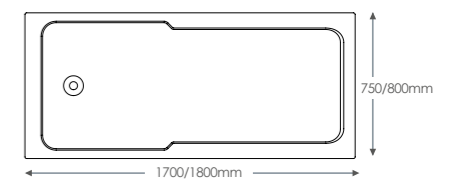

I - BATH

Reinforced Bath

IBA1775	1700 x 400 x 750mm	£481.12
IBA1880	1800 x 400 x 800mm	£576.00

Reinforced Bath Panel

WSBP17	1700mm Front Panel	£149.52
WSBP18	1800mm Front Panel	£165.25
WSBP70	700 x 515mm End Panel	£86.56
WSBP75	750 x 515mm End Panel	£86.56
WSBP80	800 x 515mm End Panel	£86.56

Please note: The adjustment on reinforced baths are between 465 x 555mm. For front panel size smaller than 1700mm, a 1700mm panel should be cut to correct size.