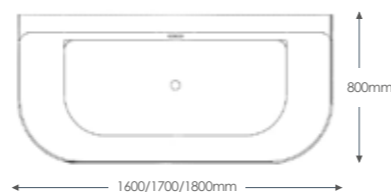

D-SHAPE

No tap holes, suitable for floor standing, wall mounted taps or drill for two tap holes. With integrated overflow and waste.

WSDSH16	1600 x 580 x 800mm	£1,667.92
WSDSH17	1700 x 580 x 800mm	£1,667.92
WSDSH18	1800 x 580 x 800mm	£1,860.52

Bath Waste

WSWWHI	White	£55.21
WSWBLA	Black	£55.21

Bath comes with a chrome waste as standard. Black and white wastes can be purchased as an optional extra.