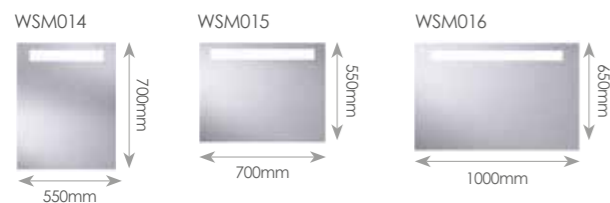

ALUMINIUM FRAME

FRAME

Illuminated Mirror with Touch Sensor Switch and Demister pad

WSM020 600 x 800mm 40W **£415.73**

Can be hung
vertically
or horizontally