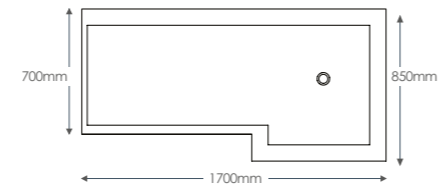

P SHAPED

Shower Bath

SOB61	1675 x 750/850mm Left Hand	£342.29
SOB62	1675 x 750/850mm Right Hand	£342.29

Bath Panel

SOB63	1700 x 520(h)mm Front Panel	£153.07
SOB64	750 x 520(h)mm End Panel	£98.87

Bath Screen

SOB51	P Curved Bath Screen 746 x 1470mm	£275.36