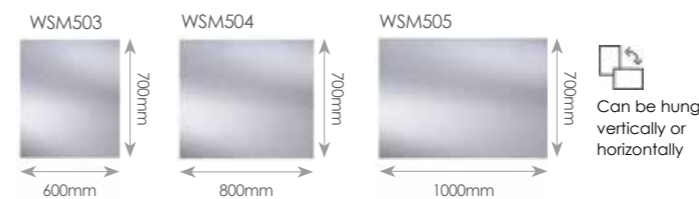

KALM

WSM105 500 x 800mm **£98.20**

Can be hung
vertically
or horizontally

Can be hung
vertically or
horizontally