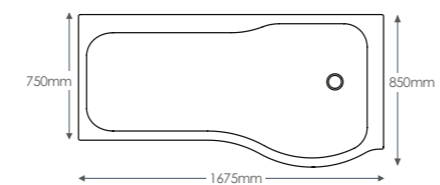

**ROBUST AND
ANGULAR IN
DESIGN**

SEE PAGE 81 FOR
VETO BLACK FILLER