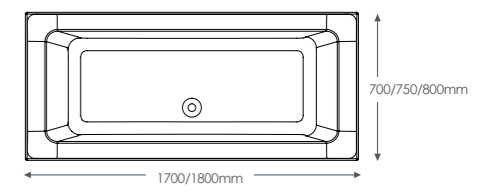

**SPACE
SAVING
CURVED
DESIGN**

J BATH

Reinforced Double Ended Bath

JBA1650RH	1650 x 725mm	£447.43
JBA1650LH	1650 x 725mm	£447.43
JBA1650P	Bath Panel	£189.66

**Super strong baths from
The White Space**

- Lucite® acrylic sheet – lightweight but incredibly strong.
- Encapsulated baseboard reinforces the full base of the bath.
- Highly reinforced throughout meaning you have a more stable experience when bathing or showering.
- Highly durable and long lasting.
- The White Space baths can be drilled for bath mounted taps.

ALUNA

Reinforced Double Ended Bath

ALU1770	1700 x 700mm	£439.78
ALU1775	1700 x 750mm	£472.06
ALU1880	1800 x 800mm	£516.88

Reinforced Bath Panel

WSBP17	1700mm Front Panel	£149.52
WSBP18	1800mm Front Panel	£165.25
WSBP70	700 x 51.5mm End Panel	£86.56
WSBP75	750 x 51.5mm End Panel	£86.56
WSBP80	800 x 51.5mm End Panel	£86.56

Please note: The adjustment on reinforced baths are between 465 x 555mm.