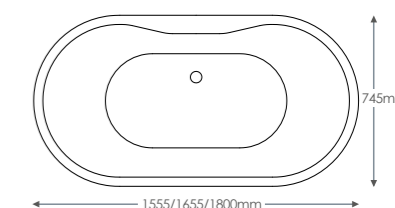

SENNA

No tap holes, suitable for drilling two holes in tap platform, floor standing, or wall mounted taps. With integrated overflow and waste.

WSSEN16 1555 x 580 x 745mm **£1,346.92**
WSSEN17 1655 x 580 x 745mm **£1,346.92**
WSSEN18 1800 x 580 x 745mm **£1,475.32**

Bath Waste

WSWWHI White **£55.21**
WSWBLA Black **£55.21**

Bath comes with a chrome waste as standard. Black and white wastes can be purchased as an optional extra.