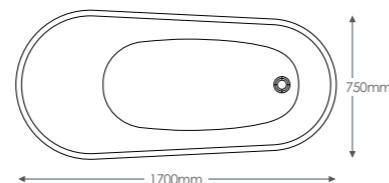

WSWWHI White **£55.21**
WSWBLA Black **£55.21**

Bath comes with a chrome waste as standard. Black and white wastes can be purchased as an optional extra.

SENNA

No tap holes, suitable for drilling two holes in tap platform, floor standing, or wall mounted taps. With integrated overflow and waste.