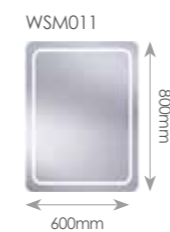

Can be hung vertically or horizontally