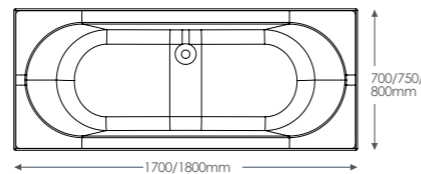

See page 98 for waste options.