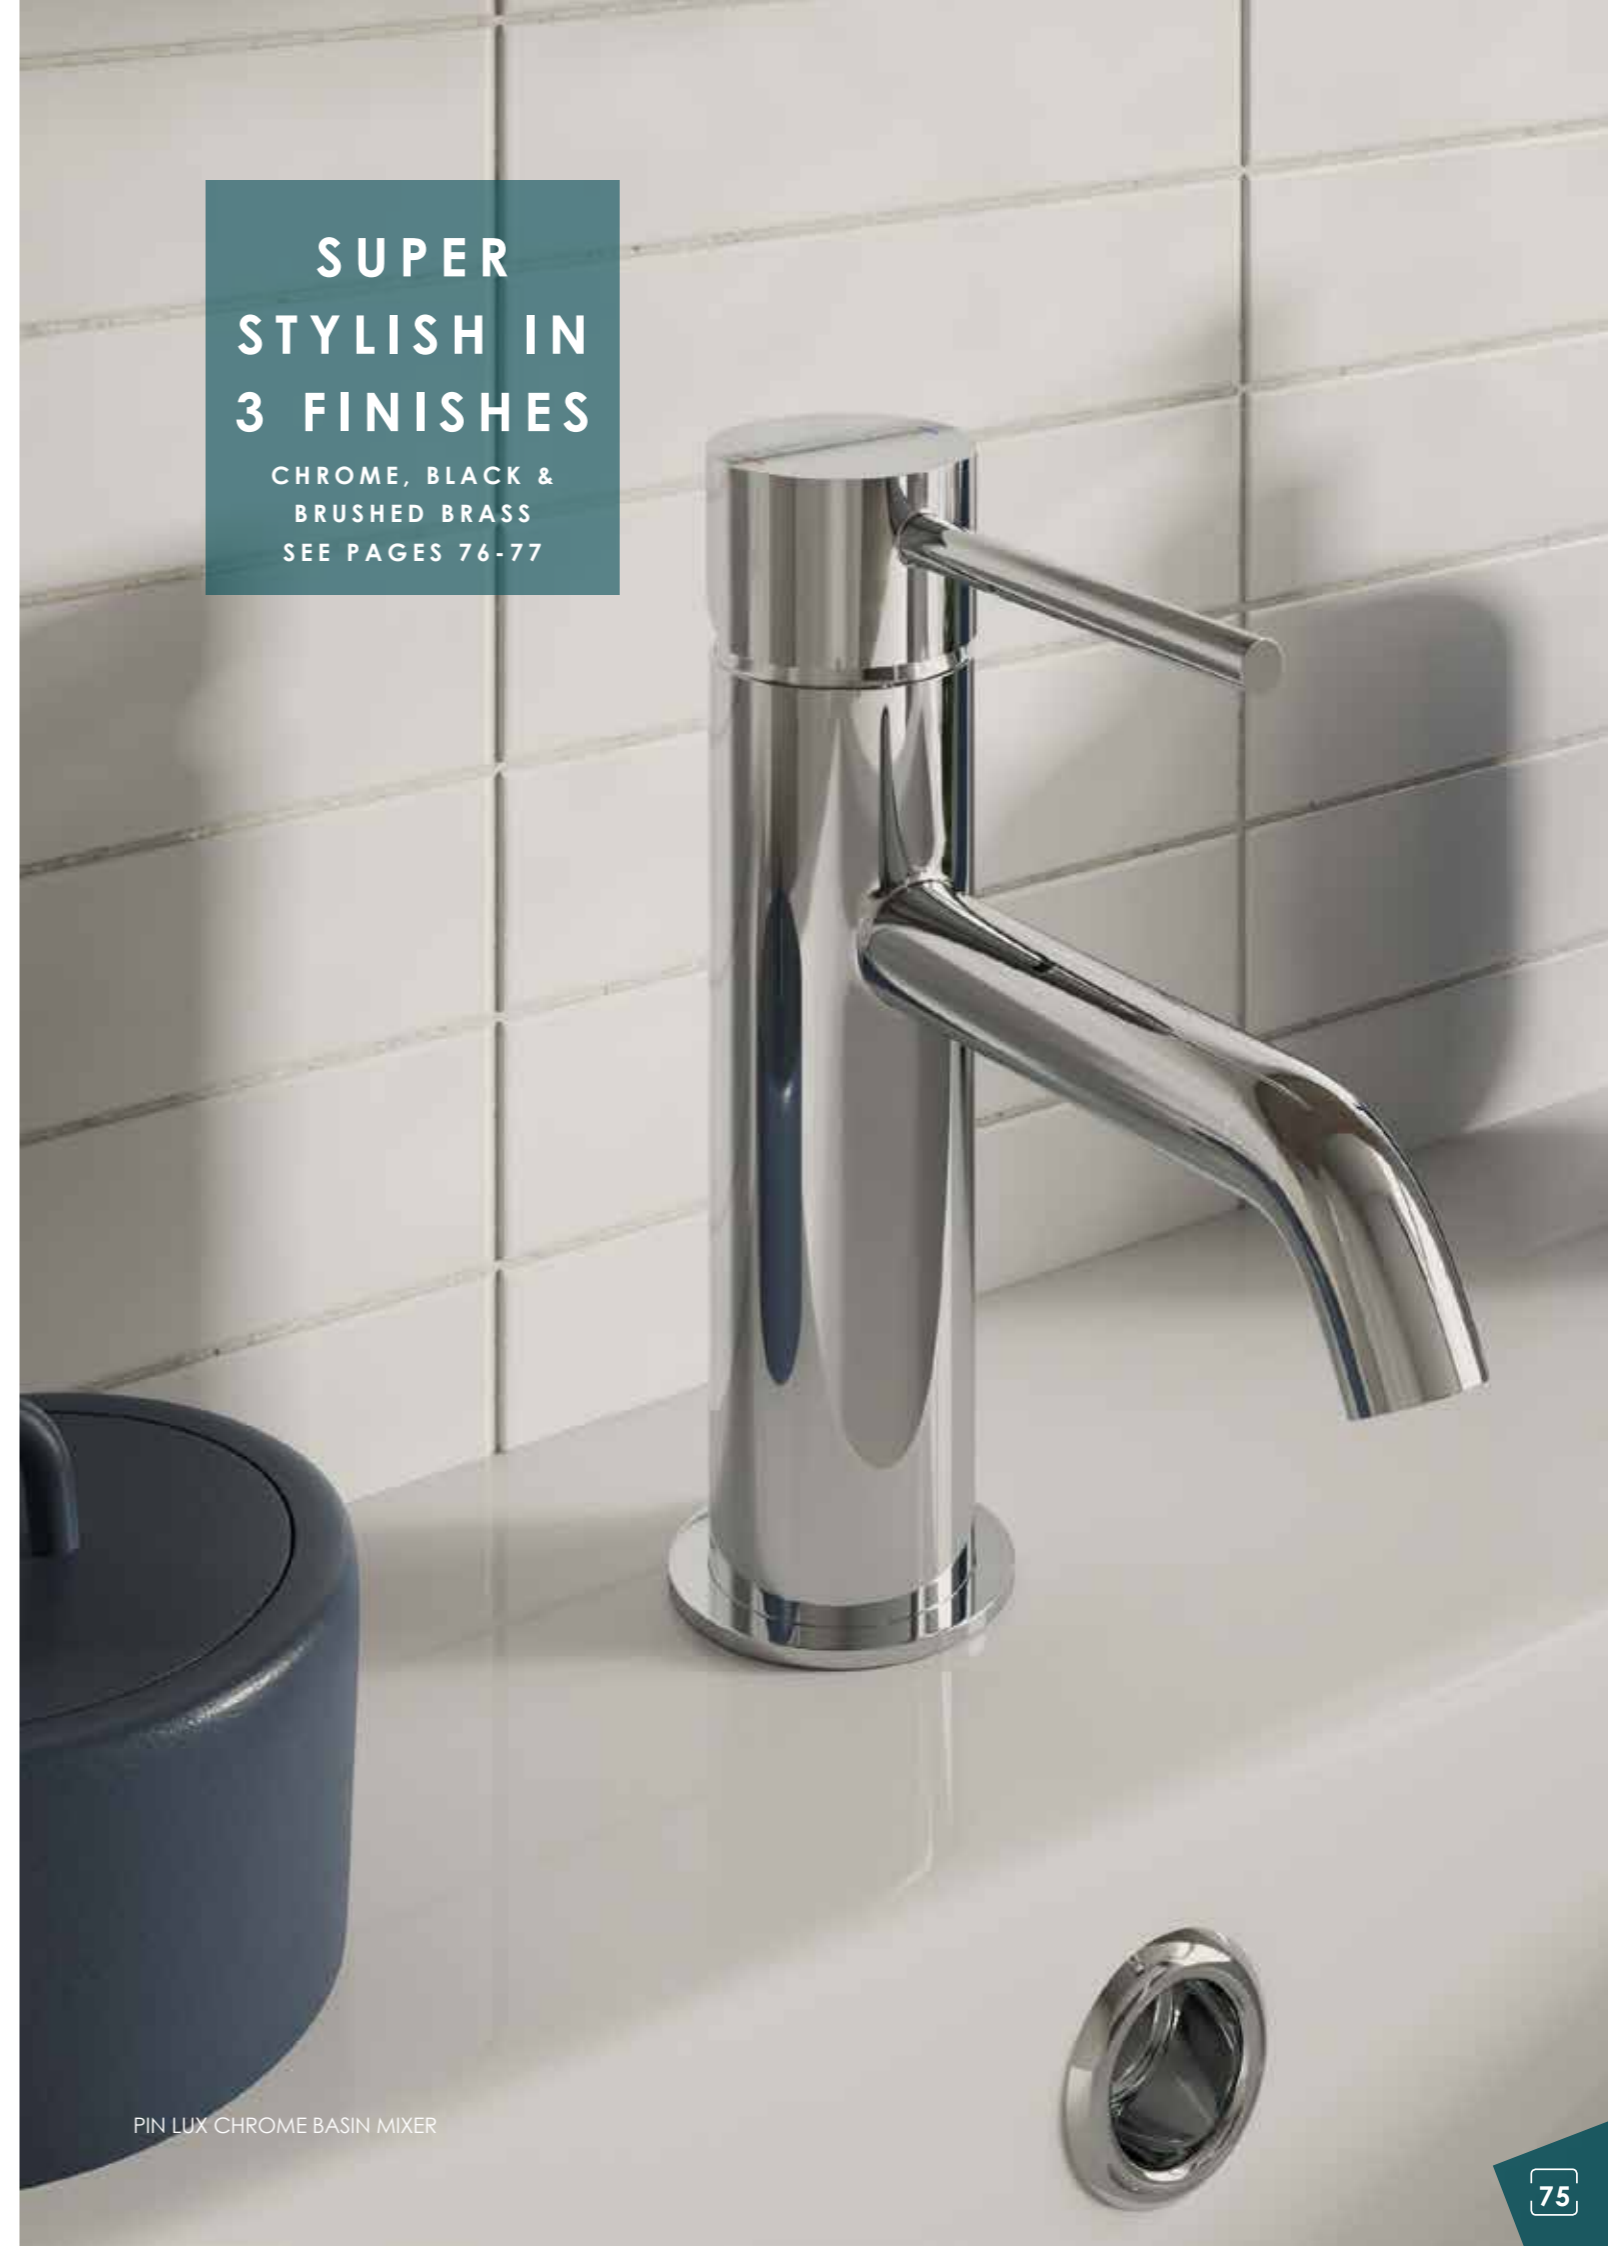

Floorstanding Bath Shower Mixer

PIN6 With hose and handset Chrome
Min 0.1 bar

£559.55

Deck Mounted Side Valves

PINL03 Chrome
Min 0.2 bar

£153.59

**SUPER
STYLISH IN
3 FINISHES**

CHROME, BLACK &
BRUSHED BRASS
SEE PAGES 76-77