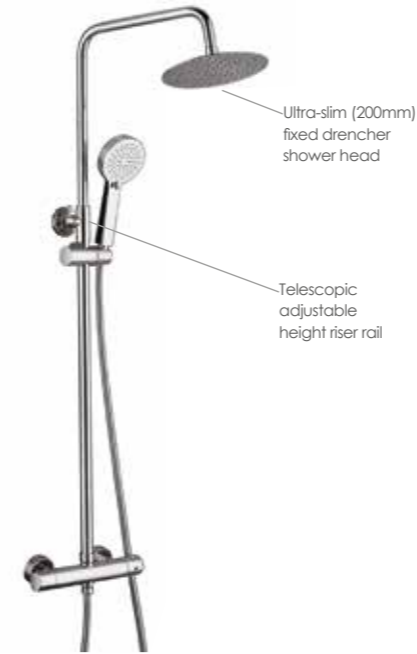

DC Thermostatic Dual Outlet (Wall Mounted Fixed Head & Slide Rail) £594.62
 DC2B Concealed Dual Outlet Valve
 WSV003B Slide Rail Kit
 WSV002B Wall Arm
 WSV004B 250mm Ultra Slim Shower Head

DC Thermostatic Dual Outlet (Wall Mounted Fixed Head & Handset) £547.21
 DC2B Concealed Dual Outlet Valve
 SHWB1K Shower Handset, Hose and Bracket
 WSV002B Wall Arm
 WSV004B 250mm Ultra Slim Shower Head

THERMOSTATIC DC SQUARE SHOWER VALVE KITS - BLACK

DC Thermostatic Single Outlet - Square (Wall Mounted Fixed Head) £458.60
 DC3B Concealed Single Outlet Valve
 WSV010B Wall Arm
 WSV008B 250mm Ultra Slim Shower Head

DC Thermostatic Single Outlet - Square (Slide Rail) £468.41
 DC3B Concealed Single Outlet Valve
 WSV006B Slide Rail Kit

DC Thermostatic Dual Outlet - Square (Wall Mounted Fixed Head & Slide Rail) £687.19
 DC4B Concealed Dual Outlet Valve
 WSV006B Slide Rail Kit
 WSV010B Wall Arm
 WSV008B 250mm Ultra Slim Shower Head

THERMOSTATIC YES BAR SHOWER VALVES

Separate temperature control with override button for safety

Yes Dual Outlet, Dual Control Bar Valve - Chrome

YES2C Exposed valve, fixed drencher shower head & slide rail with handset, smooth hose. **£293.83**