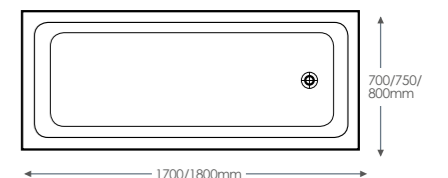

Please note: The adjustment on reinforced baths are between 465 x 555mm.

See page 98 for waste options.

Super strong baths from The White Space

- Lucite® acrylic sheet – lightweight but incredibly strong.
- Encapsulated baseboard reinforces the full base of the bath.
- Highly reinforced throughout meaning you have a more stable experience when bathing or showering.
- Highly durable and long lasting.
- The White Space baths can be drilled for bath mounted taps.