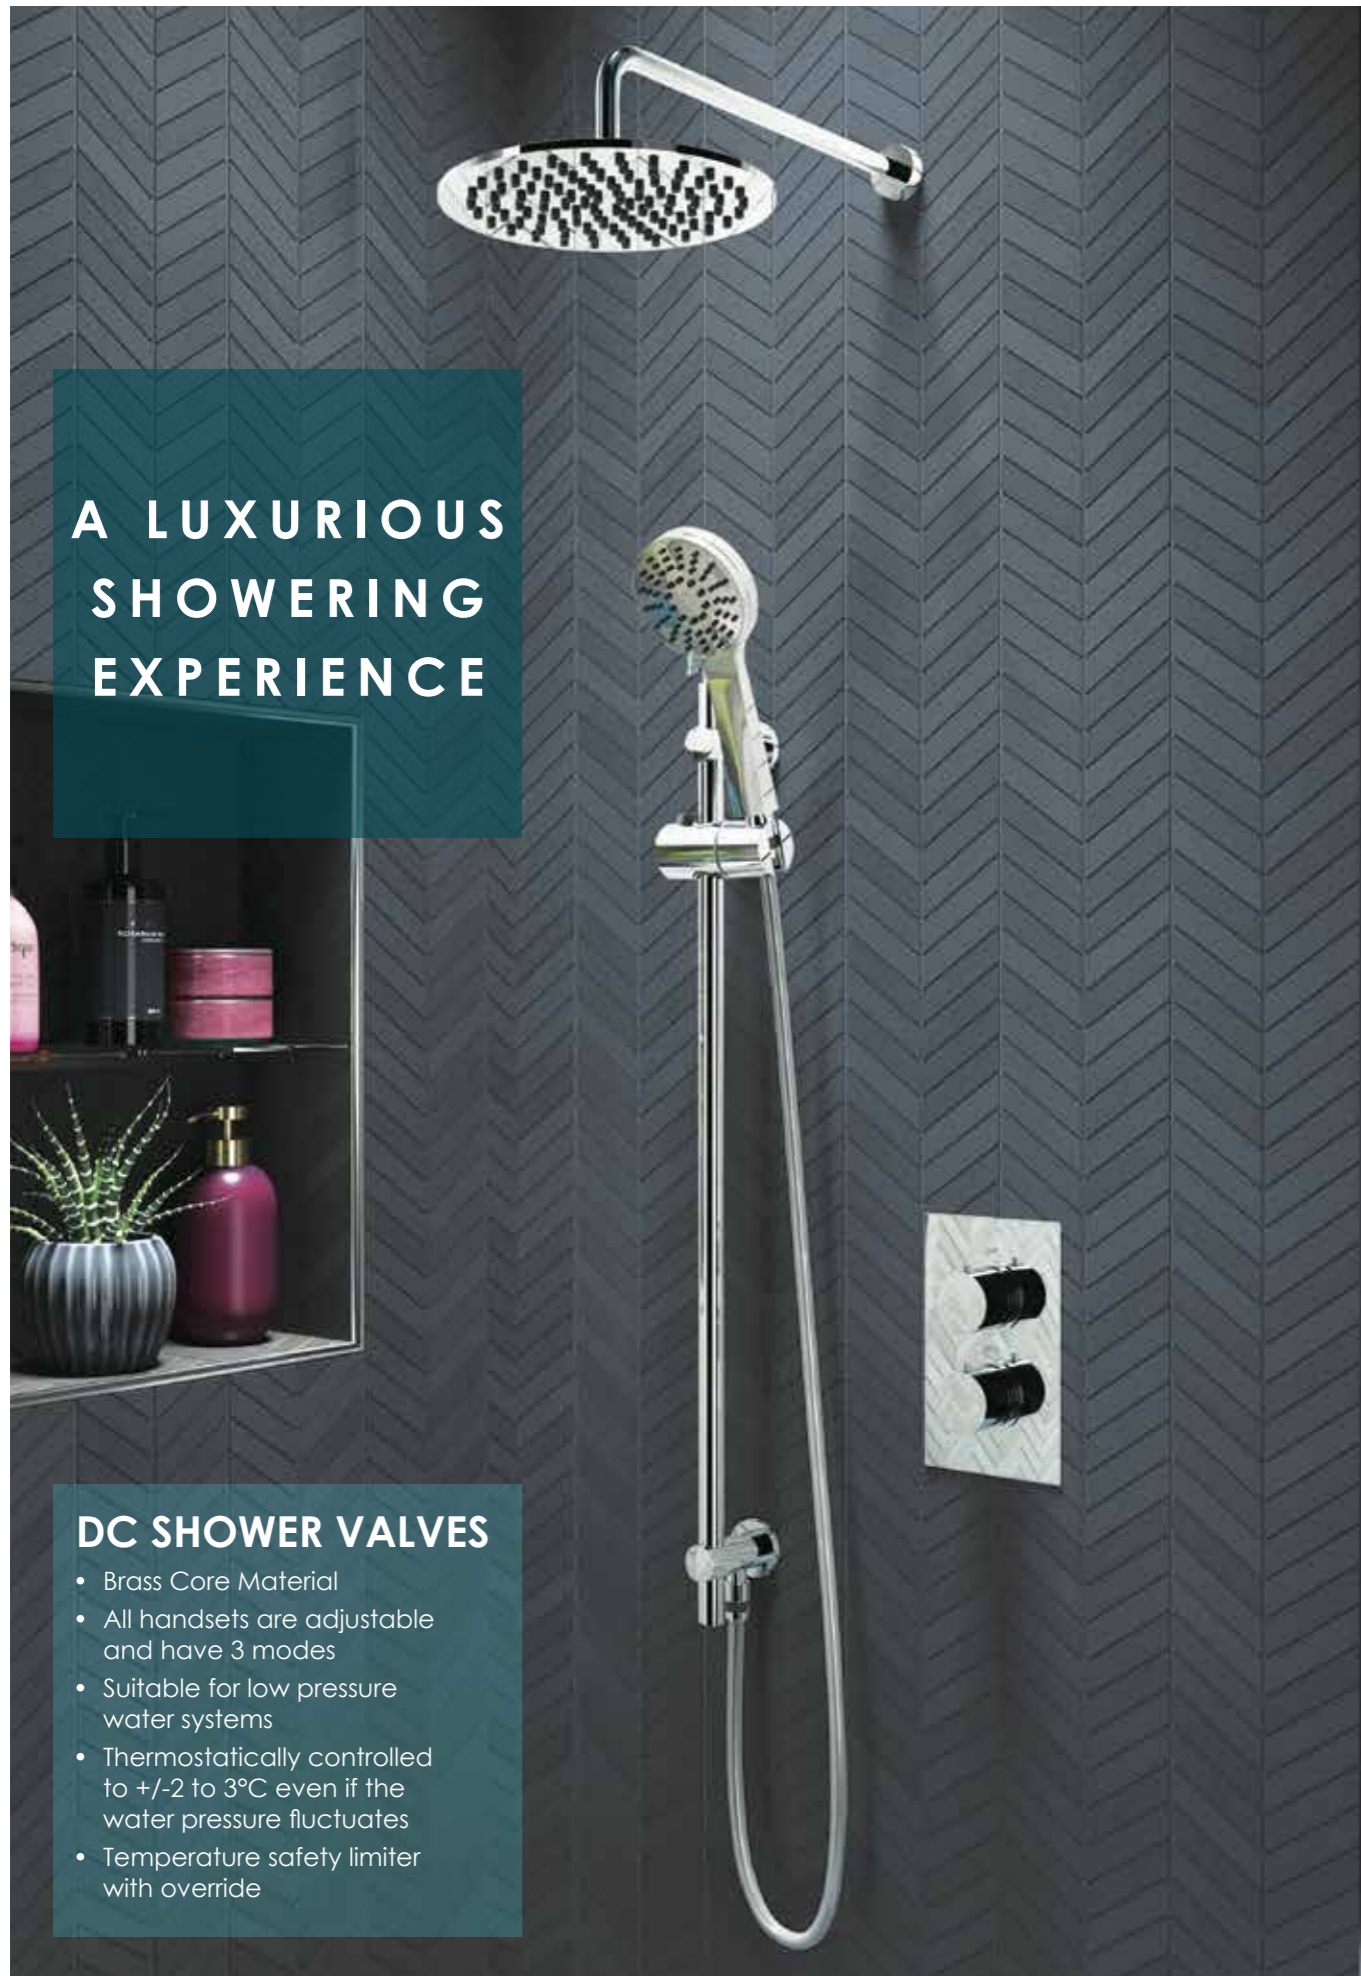

THERMOSTATIC DC SHOWER VALVES - CHROME

**A LUXURIOUS
SHOWERING
EXPERIENCE**

DC SHOWER VALVES

- Brass Core Material
- All handsets are adjustable and have 3 modes
- Suitable for low pressure water systems
- Thermostatically controlled to +/-2 to 3°C even if the water pressure fluctuates
- Temperature safety limiter with override

CONCEALED SHOWER VALVES

DC1 Chrome £234.85

DC2 Chrome £264.97

DC3 Chrome £234.85

DC4 Chrome £264.97

SHOWER HEADS

WSV001 Chrome £31.60

WSV004C Chrome £77.14

WSV009 Chrome £138.84

WSV007 Chrome £40.67

WSV008 Chrome £80.64

**CHOOSE
YOUR OWN
SHOWER
EXPERIENCE**

SHOWER FITTINGS

WSV003 Chrome £132.45

WSV006 Chrome £161.28

SHWB1 Chrome £80.14

WSV002 Chrome £34.68

WSV010 Chrome £70.12

WSV005 Chrome £30.86