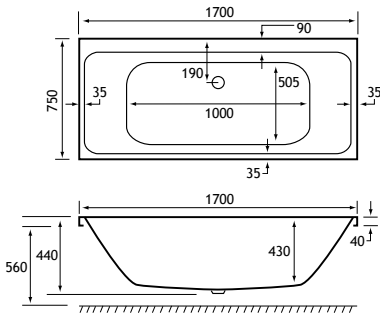

Malin DOUBLE ENDED

1700 x 750 DE

1700 x 750 x 440mm

248 Litres