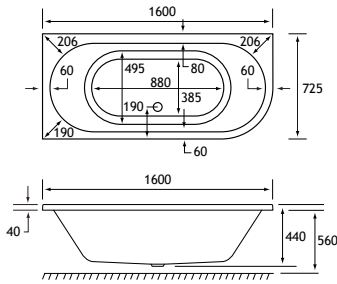

DOUBLE ENDED Biscay

1600 x 725 DE LH

1600 x 725 x 440mm

188 Litres

DESCRIPTION	CODE	£ EX VAT	£ INC VAT
1600 x 725 DE LH Biscay - 5mm	42.0055	349.00	418.80
1600 x 725 DE LH Biscay - Beauforté	42.1055	618.00	741.60

PANELS

Biscay Panel 1600 x 725	42.5003	226.00	271.20
Biscay Panel 1600 x 725 - Beauforté	42.6003	385.00	462.00

440 DEPTH

HEAD REST

ULTRA STRONG