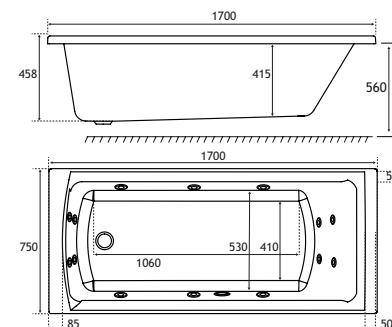

1700 x 750 SE 14 Jet

1700 x 750 x 440mm

268 Litres

DESCRIPTION	CODE	£ EX VAT	£ INC VAT
1700 x 750 Rockall 14 Jet Whirlpool - Beauforté	42.2012	1966.00	2359.20
PANELS			
1700 x 560 Front Panel - 5mm	42.5013	114.00	136.80
750 x 560 End Panel - 5mm	42.5023	69.00	82.80
1700 x 560 Front Panel - Beauforté	42.6013	192.00	230.40
750 x 560 End Panel - Beauforté	42.6023	114.00	136.80
1810 x 810 L Shape Flat Panel - Beauforté	42.6035	367.00	440.40
1700 Adjustable Front Panel - Beauforté	42.6033	277.00	332.40