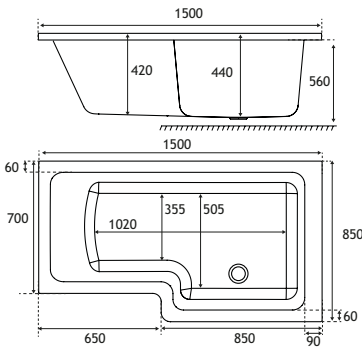

1500 x 850 RH

1500 x 850 x 700 x 440mm

224 Litres

DESCRIPTION	CODE	£ EX VAT	£ INC VAT
1500 x 850 RH Portland - 5mm	42.0184	475.00	570.00
1500 x 850 RH Portland - Beauforté	42.1184	785.00	942.00

PANELS

1500 x 560 L-Shape Front Panel	42.5062	124.00	148.80
1500 x 560 L-Shape Front Panel - Beauforté	42.6062	350.00	420.00
L-Shape Universal End Panel	42.5063	70.00	84.00
L-Shape Universal End Panel - Beauforté	42.6063	123.00	147.60

BATH SCREENS

Beaufort Screen 1400mm	58.4000	335.00	402.00
Beaufort Screen 1400mm with Towel Rail	69.0141	450.00	540.00

SHOWER

440 DEPTH

HEAD REST

ULTRA STRONG