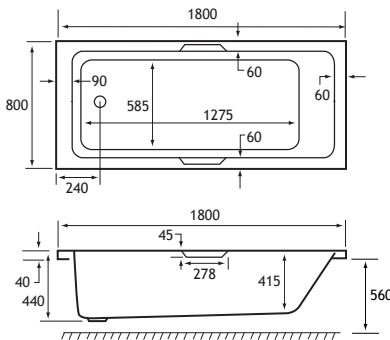

1800 x 800 SE TG Grips Sold Separately

1800 x 800 x 440mm		283 Litres	
DESCRIPTION	CODE	£ EX VAT	£ INC VAT
1800 x 800 TG Portland - 5mm	42.0021	435.00	522.00
1800 x 800 TG Portland - Beauforté	42.1021	742.00	890.40
PANELS			
1800 x 560 Front Panel	42.5012	127.00	152.40
800x560 End Panel	42.5022	69.00	82.80
1800 x 560 Front Panel - Beauforté	42.6012	203.00	243.60
800 x 560 End Panel - Beauforté	42.6022	124.00	148.80
1800 Adjustable Front Panel - Beauforté	42.6032	288.00	345.60
1810 x 810 L Shape Flat Panel - Beauforté	42.6035	367.00	440.40

- SHOWER
- GRIPS
- 440 DEPTH
- HEAD REST
- ULTRA STRONG