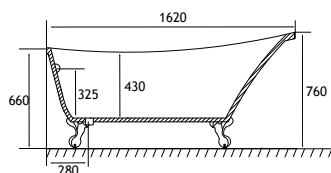

1620 x 690 FS

1620 x 690 x 760mm

165 Litres

DESCRIPTION	CODE	£ EX VAT	£ INC VAT
1620 x 690 Richmond Freestanding Bath - Gloss White	33.0019	564.00	676.80
1620 x 690 Richmond Freestanding Bath - Matt Blue & White	33.0018	589.00	706.80

BATH WASTES

Roll Top Bath Waste Pack - Chrome	98.0004	253.00	303.60
Exposed Bath Pop Up Waste - Chrome	98.0005	130.00	156.00

430 DEPTH

HEAD REST

BEAUFORT