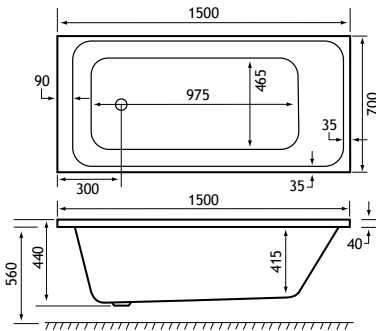

SINGLE ENDED Malin

1500 x 700 SE

1500 x 700 x 440mm

212 Litres

DESCRIPTION	CODE	£ EX VAT	£ INC VAT
1500 x 700 Malin - 5mm	42.0065	307.00	368.40
1500 x 700 Malin - Beauforté	42.1065	556.00	667.20
PANELS			
1500 x 560 Front Panel	42.5017	114.00	136.80
700 x 560 End Panel	42.5024	69.00	82.80
1500 x 560 Front Panel - Beauforté	42.6017	192.00	230.40
700 x 560 End Panel - Beauforté	42.6024	114.00	136.80
1500 Adjustable Front Panel - Beauforté	42.6034	277.00	332.40
1810 x 810 L Shape Flat Panel - Beauforté	42.6035	367.00	440.40