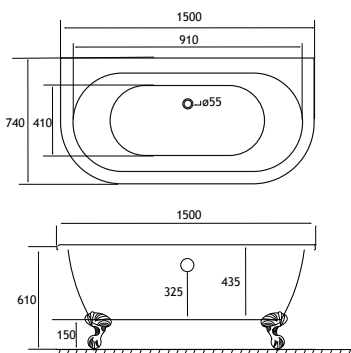

1500 x 740 FS

1500 x 740 x 610mm

154 Litres

DESCRIPTION	CODE	£ EX VAT	£ INC VAT
1500 x 740 Mortlake Freestanding Bath - Gloss White	33.0015	571.00	685.20
1500 x 740 Mortlake Freestanding Bath - Matt Grey & White	33.0014	597.00	716.40

BATH WASTES

Roll Top Bath Waste Pack - Chrome	98.0004	253.00	303.60
Exposed Bath Pop Up Waste - Chrome	98.0005	130.00	156.00

435 DEPTH

HEAD REST

BEAUFORT