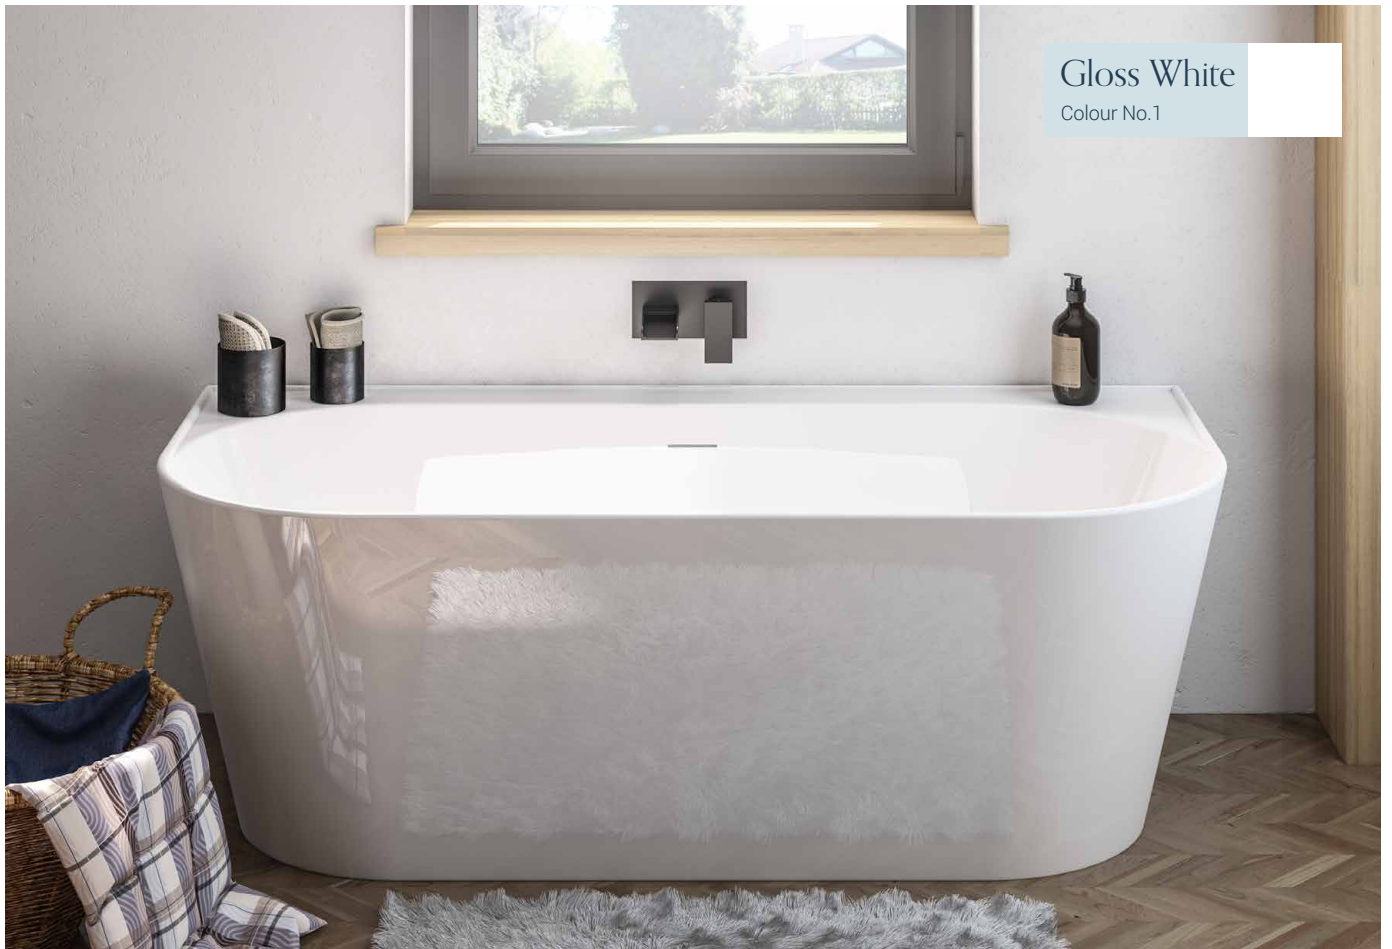

Gloss White
Colour No.1