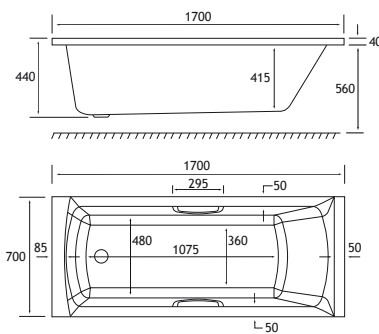

1700 x 700 x 440mm **238 Litres**

DESCRIPTION	CODE	£ EX VAT	£ INC VAT
1700 x 700 TG Rockall - 5mm	42.0126	290.00	348.00
1700 x 700 TG Rockall - Beauforté	42.1126	530.00	636.00

PANELS			
1700 x 560 Front Panel	42.5013	114.00	136.80
700 x 560 End Panel	42.5024	69.00	82.80
1700 x 560 Front Panel - Beauforté	42.6013	192.00	230.40
700 x 560 End Panel - Beauforté	42.6024	114.00	136.80
1700 Adjustable Front Panel - Beauforté	42.6033	277.00	332.40
1810 x 810 L Shape Flat Panel - Beauforté	42.6035	367.00	440.40

SHOWER

440 DEPTH

HEAD REST

ULTRA STRONG