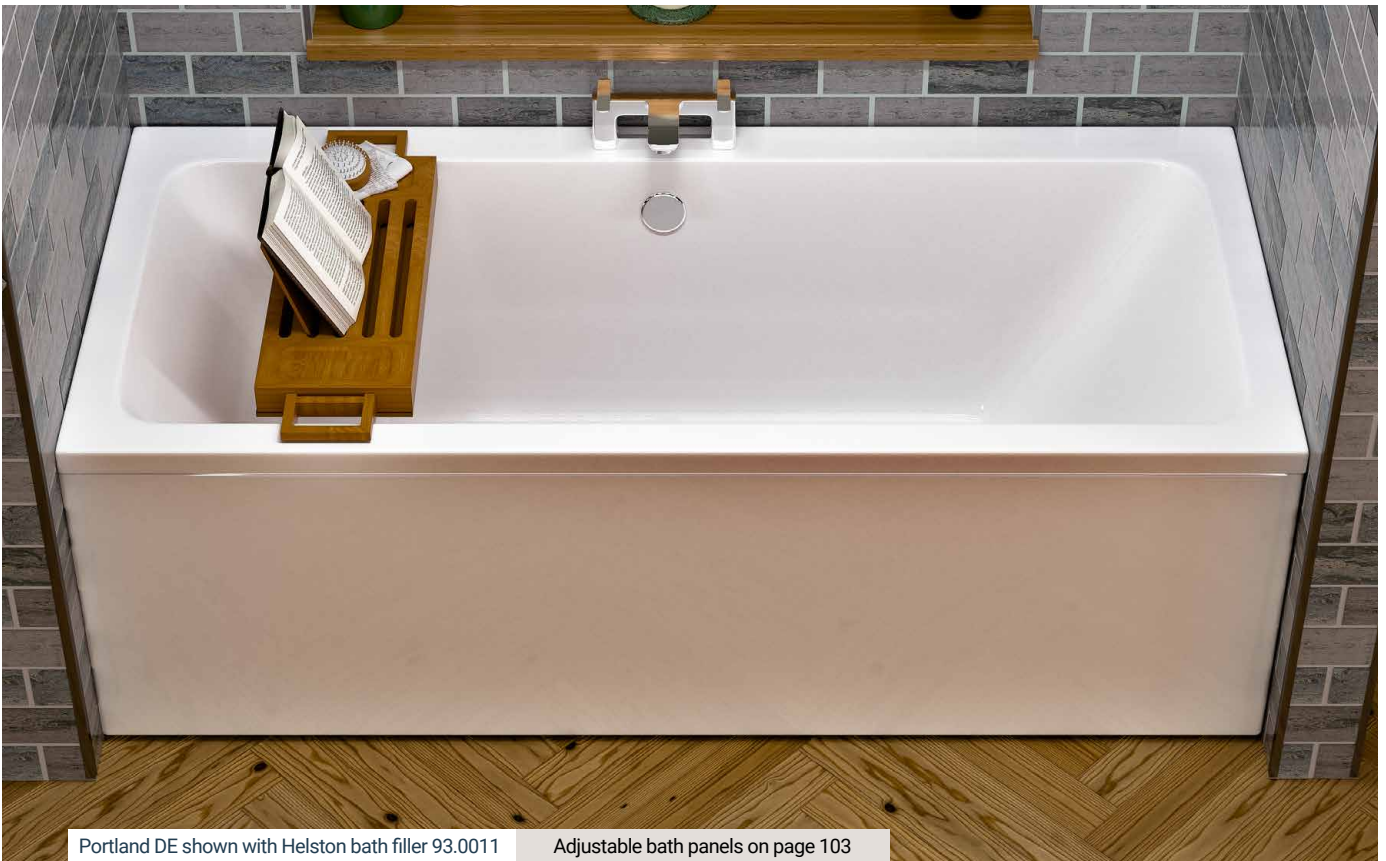

PRODUCT FEATURES

- 10 models
- Each available in: 5mm Acrylic & Ultra Strong Beauforté
- Supplied without pre-drilled tap holes or waste fittings
- 440mm depth on all Portland DE models
- Sloping back rest at both ends for lumbar support

Portland DE shown with Helston bath filler 93.0011

Adjustable bath panels on page 103

1700 x 700 DE

1700 x 700 x 440mm

210 Litres

DESCRIPTION	CODE	£ EX VAT	£ INC VAT
1700 x 700 DE Portland - 5mm	42.0035	300.00	360.00
1700 x 700 DE Portland - Beauforté	42.1035	544.00	652.80
PANELS			
1700 x 560 Front Panel	42.5013	114.00	136.80
700 x 560 End Panel	42.5024	69.00	82.80
1700 x 560 Front Panel - Beauforté	42.6013	192.00	230.40
700 x 560 End Panel - Beauforté	42.6024	114.00	136.80
1700 Adjustable Front Panel - Beauforté	42.6033	277.00	332.40
1810 x 810 L Shape Flat Panel - Beauforté	42.6035	367.00	440.40

HEAD REST

440 DEPTH

ULTRA STRONG