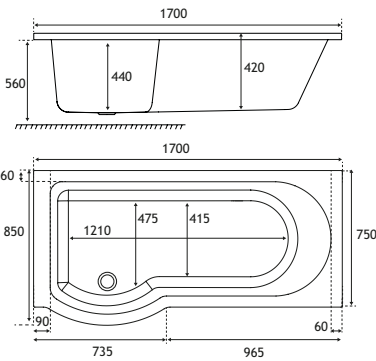

## 1700 x 850 LH

1700 x 850 x 750 x 440mm

258 Litres

DESCRIPTION	CODE	£ EX VAT	£ INC VAT
1700 x 850 LH Portland - 5mm	42.0185	475.00	570.00
1700 x 850 LH Portland - Beauforté	42.1185	785.00	942.00
<b>PANELS</b>			
1700 x 560 P-Shape Front Panel	42.5064	124.00	148.80
1700 x 560 P-Shape Front Panel - Beauforté	42.6064	343.00	411.60
P-Shape Universal End Panel	42.5066	70.00	84.00
P-Shape Universal End Panel - Beauforté	42.6066	123.00	147.60
<b>BATH SCREENS</b>			
C Shape Screen 6mm easy clean	69.0140	229.00	274.80
C Shape Screen 6mm with towel rail	69.0143	413.00	495.60