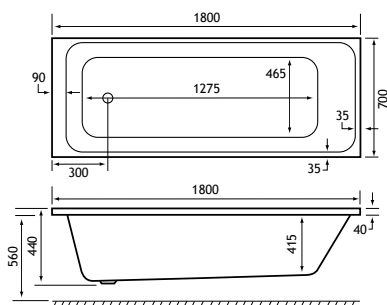

SINGLE ENDED Malin

1800 x 700 SE

NEW MATT WHITE

1800 x 700 x 440mm

267 Litres

New Matt White bath available November 2023

DESCRIPTION	CODE	£ EX VAT	£ INC VAT
1800 x 700 Malin - 5mm	42.0061	415.00	498.00
1800 x 700 Malin - Beauforté	42.1061	712.00	854.40
1800 x 700 Malin Matt White - 5mm	42.0507	621.00	745.20
PANELS			
1800 x 560 Front Panel	42.5012	127.00	152.40
700 x 560 End Panel	42.5024	69.00	82.80
1800 x 560 Front Panel - Beauforté	42.6012	203.00	243.60
700 x 560 End Panel - Beauforté	42.6024	114.00	136.80
1800 Adjustable Front Panel - Beauforté	42.6032	288.00	345.60
1810 x 810 L Shape Flat Panel - Beauforté	42.6035	367.00	440.40

SHOWER

HEAD REST

440 DEPTH

ULTRA STRONG