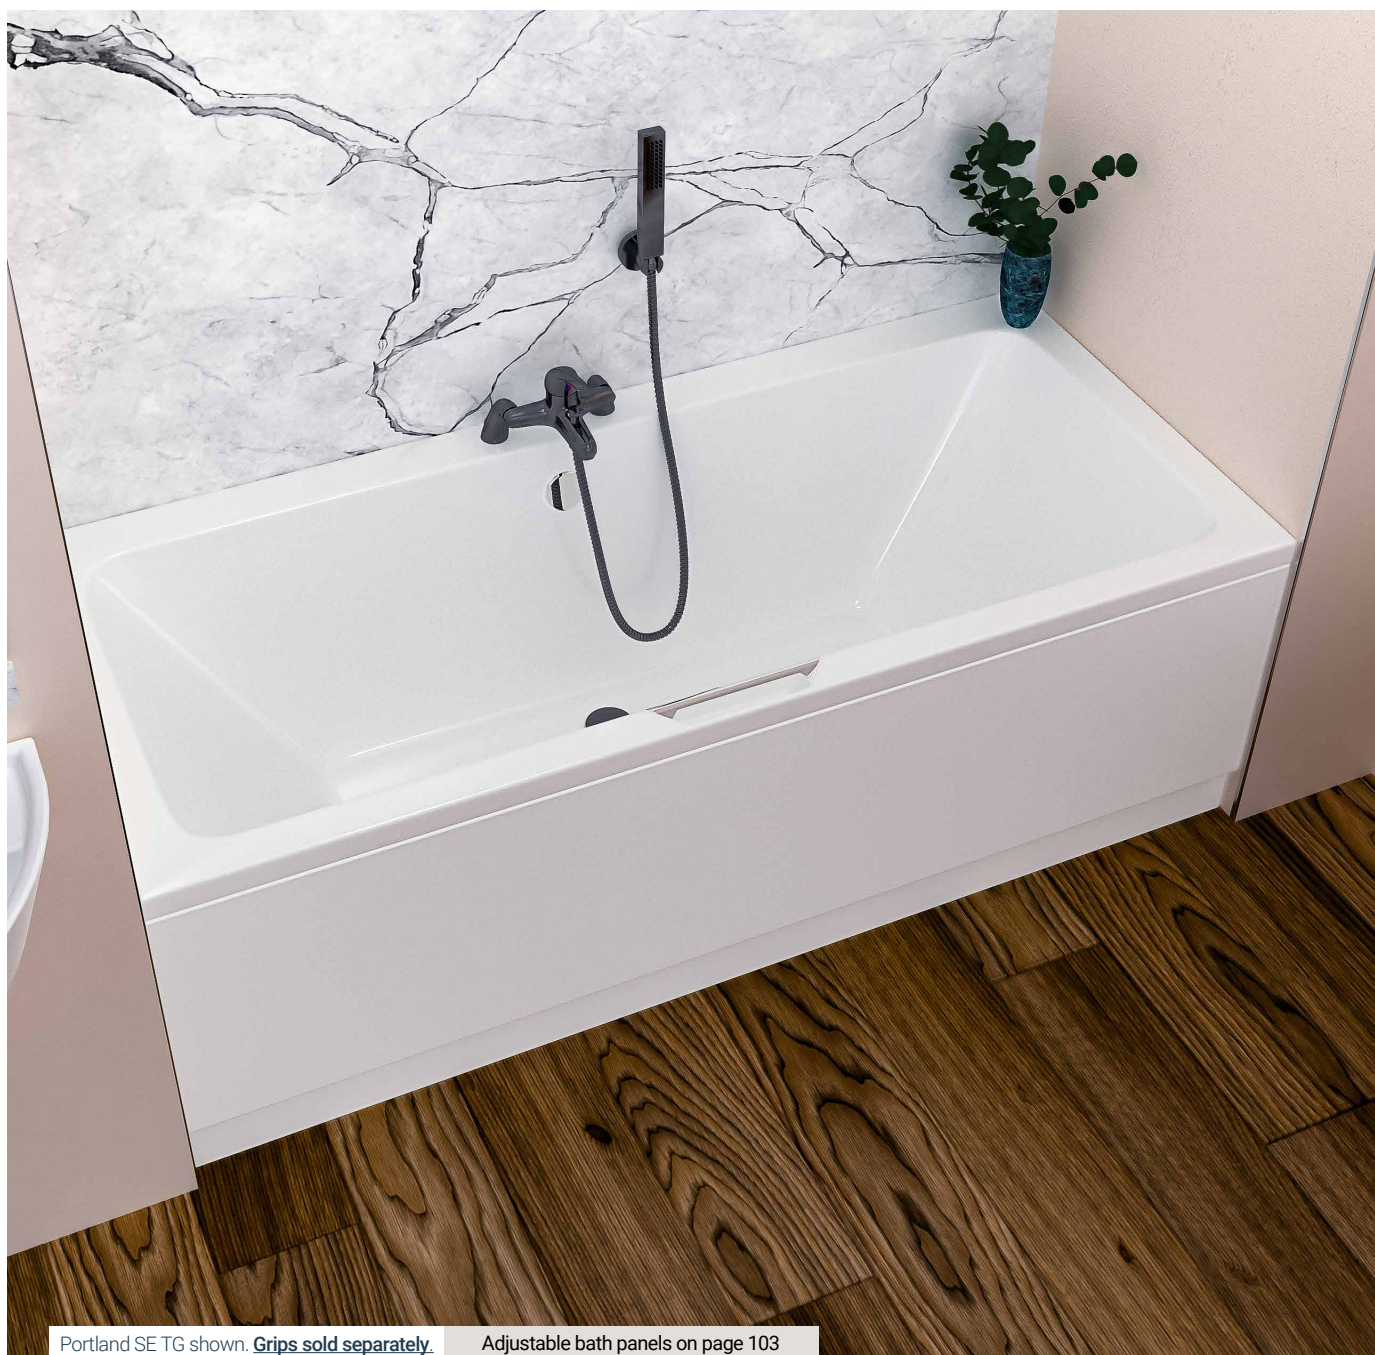

Portland SE TG shown. **Grips sold separately.** Adjustable bath panels on page 103