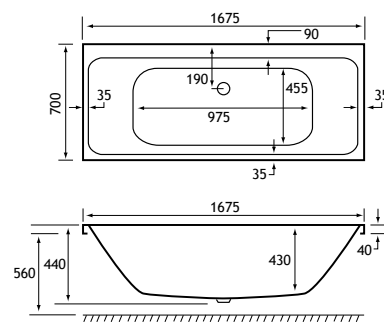

1675 x 700 DE

1675 x 700 x 440mm

223 Litres

DESCRIPTION	CODE	£ EX VAT	£ INC VAT
1675 x 700 Malin - 5mm	42.0077	322.00	386.40
1675 x 700 Malin - Beauforté	42.1077	577.00	692.40
PANELS			
1675 x 560 Front Panel	42.5014	114.00	136.80
700 x 560 End Panel	42.5024	69.00	82.80
1675 x 560 Front Panel - Beauforté	42.6014	192.00	230.40
700 x 560 End Panel - Beauforté	42.6024	114.00	136.80
1810 x 810 L Shape Flat Panel - Beauforté	42.6035	367.00	440.40

HEAD REST

440 DEPTH

ULTRA STRONG