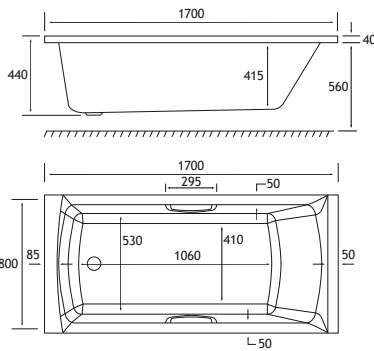

SINGLE ENDED, TWIN GRIP Rockall

1700 x 800 SE TG Grips Sold Separately