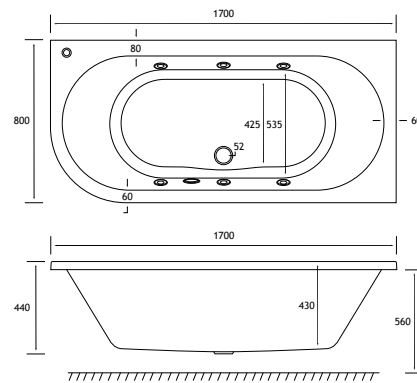

219 Litres

Left Hand Biscay

Right Hand Biscay