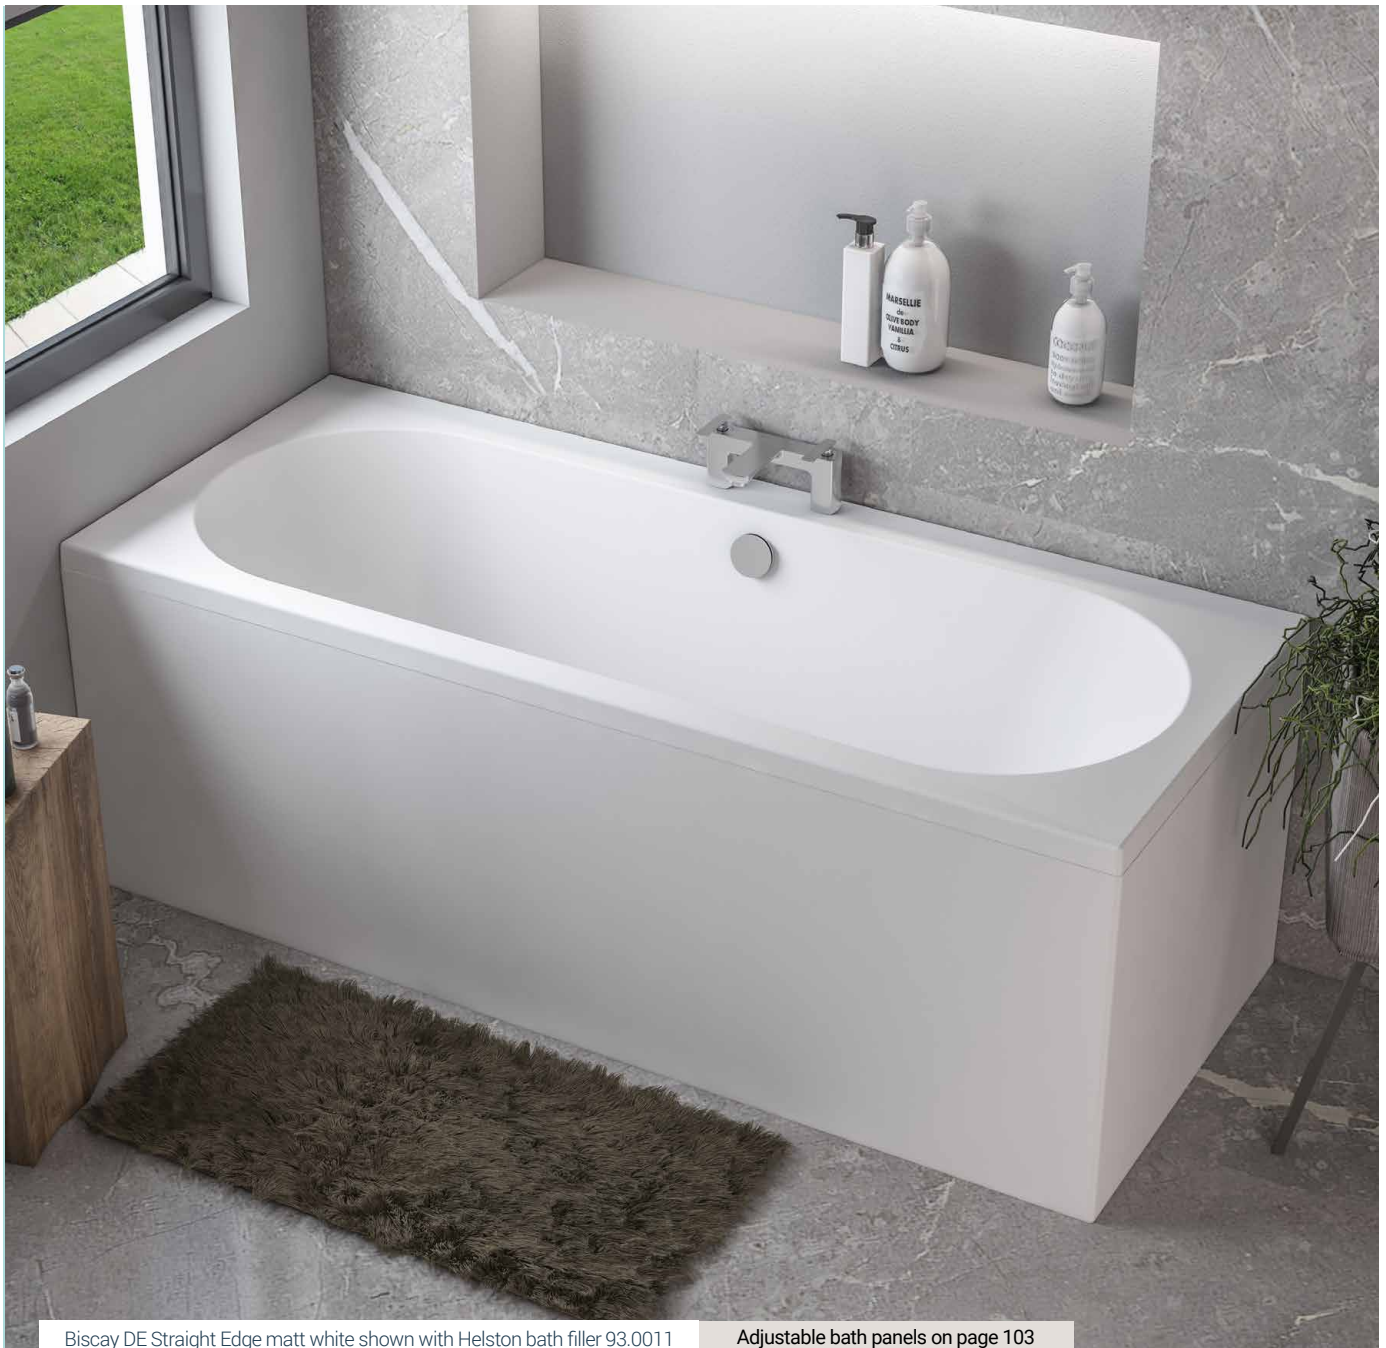

Biscay DE Straight Edge matt white shown with Helston bath filler 93.0011

Adjustable bath panels on page 103