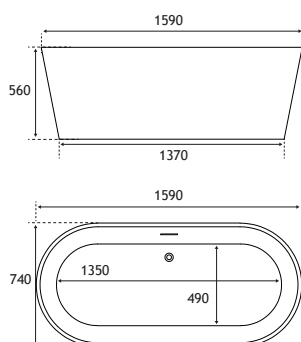

1590 x 740 FS

1590 x 740 x 560mm

255 Litres

DESCRIPTION	CODE	£ EX VAT	£ INC VAT
1590 x 740 Lambeth Freestanding Bath - Gloss White	33.0005	956.00	1147.20
1590 x 740 Lambeth Freestanding Bath - Gloss Grey & White	33.0006	974.00	1168.80

About: Model comes with bath waste & overflow.

560 DEPTH

HEAD REST

BEAUFORT