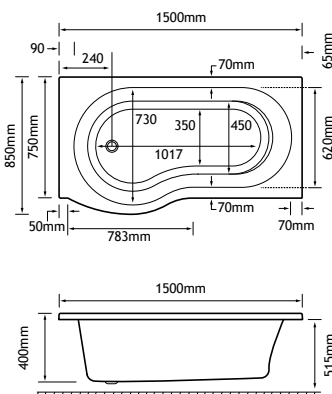

1500 x 850/750 x 400mm

179 Litres

DESCRIPTION	CODE	£ EX VAT	£ INC VAT
1500 x 850 P-Shape LH - 4mm	42.0107	393.00	471.60
1500 x 850 P-Shape LH - Beauforté	42.1107	692.00	830.40
PANELS			
1500 x 515 P-Shape Front Panel	42.5042	114.00	136.80
1500 x 515 P-Shape Front Panel - Beauforté	42.6042	343.00	411.60
P-Shape Universal End Panel	42.5043	64.00	76.80
P-Shape Universal End Panel - Beauforté	42.6043	123.00	147.60
BATH SCREENS			
C Shape Screen 6mm easy clean	69.0140	229.00	274.80
C Shape Screen 6mm easy clean with towel rail	69.0143	413.00	495.60

SHOWER

HEAD REST

400 DEPTH

ULTRA STRONG