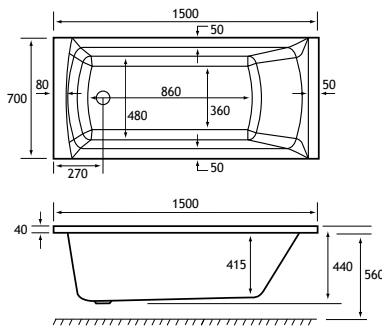

1500 x 700 SE

1500 x 700 x 440mm

191 Litres

DESCRIPTION	CODE	£ EX VAT	£ INC VAT
1500 x 700 Rockall - 5mm	42.0091	284.00	340.80
1500 x 700 Rockall - Beauforté	42.1091	521.00	625.20

PANELS

1500 x 560 Front Panel	42.5017	114.00	136.80
700 x 560 End Panel	42.5024	69.00	82.80
1500 x 560 Front Panel - Beauforté	42.6017	192.00	230.40
700 x 560 End Panel - Beauforté	42.6024	114.00	136.80
1500 Adjustable Front Panel - Beauforté	42.6034	277.00	332.40
1810 x 810 L Shape Flat Panel - Beauforté	42.6035	367.00	440.40

SHOWER

440 DEPTH

HEAD REST

ULTRA STRONG