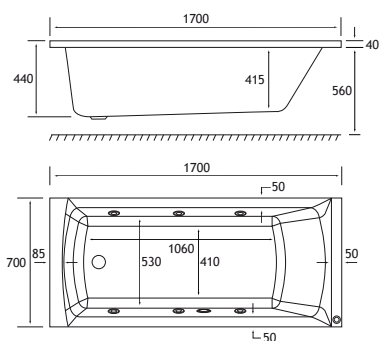

1700 x 700 SE 6 Jet

DESCRIPTION	CODE	£ EX VAT	£ INC VAT
1700 x 700 x 440mm		238 Litres	
1700 x 700 Rockall SE 6 Jet Whirlpool - Beauforté	42.2005	1458.00	1749.60
PANELS			
1700 x 560 Front Panel	42.5013	114.00	136.80
700 x 560 End Panel	42.5024	69.00	82.80
1700 x 560 Front Panel - Beauforté	42.6013	192.00	230.40
700 x 560 End Panel - Beauforté	42.6024	114.00	136.80
1810 x 810 L Shape Flat Panel - Beauforté	42.6035	367.00	440.40
1700 Adjustable Front Panel - Beauforté	42.6033	277.00	332.40