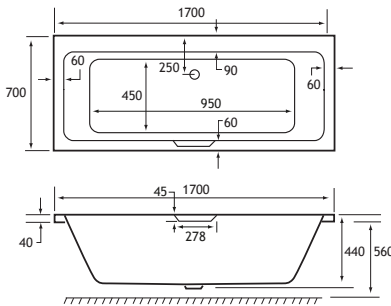

DOUBLE ENDED, SINGLE GRIP Portland

1700 x 700 DE SG Grips Sold Separately