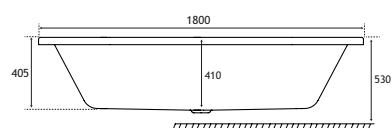

1800 x 800 FS

1800 x 800 x 410mm

231 Litres

DESCRIPTION	CODE	£ EX VAT	£ INC VAT
1800 x 800 Humber - 4mm	42.0161	994.00	1192.80

About: Model comes complete with removeable side panel. Waste & overflow not included.

- 410 DEPTH
- HEAD REST
- 4MM BEAUFORT