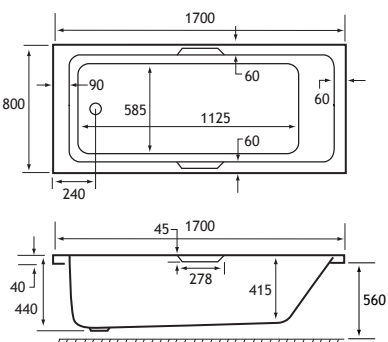

1700 x 800 SE TG Grips Sold Separately