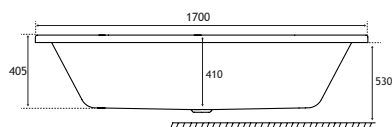

FREESTANDING Humber

1700 x 755 FS

1700 x 755 x 410mm

195 Litres

DESCRIPTION	CODE	£ EX VAT	£ INC VAT
1700 x 755 Humber - 4mm	42.0162	955.00	1146.00

About: Model comes complete with removeable side panel. Waste & overflow not included.

- 410 DEPTH
- HEAD REST
- 4MM BEAUFORT