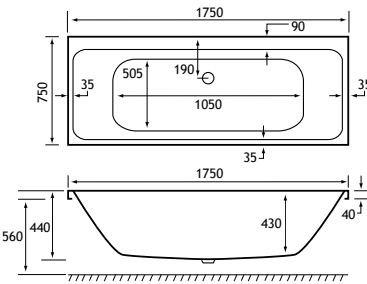

1750 x 750 DE

1750 x 750 x 440mm

254 Litres