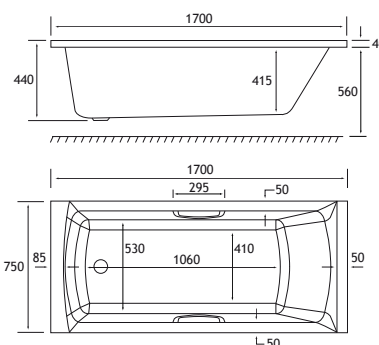

1700 x 750 SE TG Grips Sold Separately

1700 x 750 x 440mm **268 Litres**

DESCRIPTION	CODE	£ EX VAT	£ INC VAT
1700 x 750 TG Rockall - 5mm	42.0124	359.00	430.80
1700 x 750 TG Rockall - Beauforté	42.1124	630.00	756.00

PANELS			
1700 x 560 Front Panel	42.5013	114.00	136.80
750x560 End Panel	42.5023	69.00	82.80
1700 x 560 Front Panel - Beauforté	42.6013	192.00	230.40
750 x 560 End Panel - Beauforté	42.6023	114.00	136.80
1700 Adjustable Front Panel - Beauforté	42.6033	277.00	332.40
1810 x 810 L Shape Flat Panel - Beauforté	42.6035	367.00	440.40

SHOWER

440 DEPTH

HEAD REST

ULTRA STRONG