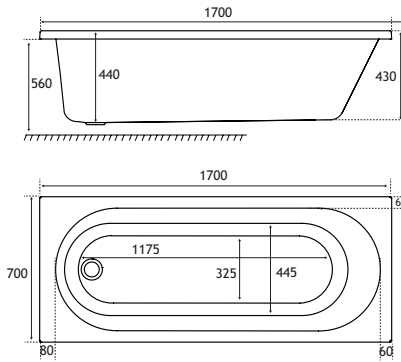

SINGLE ENDED, STRAIGHT EDGE Biscay

1700 x 700 SE