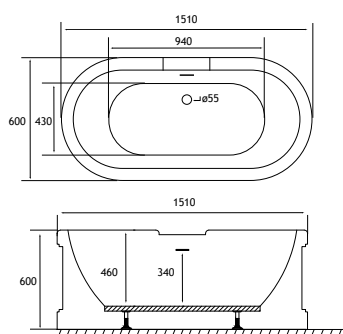

1515 x 740 FS

NEW

1515 x 735 x 600mm

161 Litres

DESCRIPTION	CODE	£ EX VAT	£ INC VAT
1515 x 735 Hampton Freestanding Bath - Matt Grey & White	33.0012	1015.00	1218.00

About: Model comes with bath waste & overflow.

460 DEPTH

HEAD REST

BEAUFORT