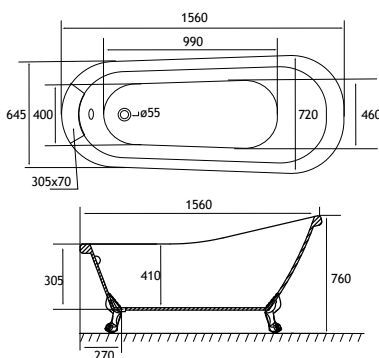

Legs are compatible with Mortlake, Richmond & Trowbridge Freestanding baths. **Legs ordered separately.**

Gloss White

Colour No.1

Matt Grey

Colour No.2