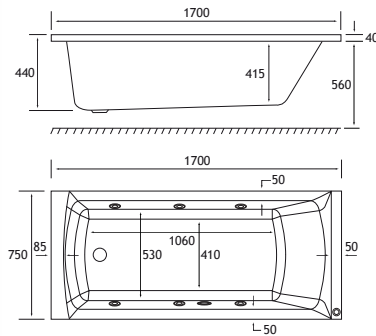

1700 x 750 SE 6 Jet

1700 x 750 x 440mm

258 Litres

DESCRIPTION	CODE	£ EX VAT	£ INC VAT
1700 x 750 Rockall SE 6 Jet Whirlpool - Beauforté	42.2006	1553.00	1863.60
PANELS			
1700 x 560 Front Panel	42.5013	114.00	136.80
750 x 560 End Panel	42.5023	69.00	82.80
1700 x 560 Front Panel - Beauforté	42.6013	192.00	230.40
750 x 560 End Panel - Beauforté	42.6023	114.00	136.80
1810 x 810 L Shape Flat Panel - Beauforté	42.6035	367.00	440.40
1700 Adjustable Front Panel - Beauforté	42.6033	277.00	332.40