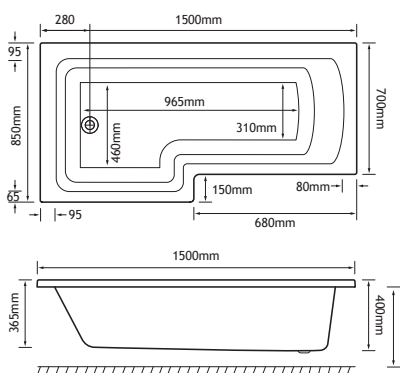

1500 x 850 LH

1500 x 850/700 x 400mm

194 Litres

DESCRIPTION	CODE	£ EX VAT	£ INC VAT
1500 x 850 L-Shape LH - 4mm	42.0103	393.00	471.60
1500 x 850 L-Shape LH - Beauforté	42.1103	692.00	830.40
PANELS			
1500 x 515 L-Shape Front Panel	42.5032	114.00	136.80
1500 x 515 L-Shape Front Panel - Beauforté	42.6045	350.00	420.00
L-Shape Universal End Panel	42.5033	64.00	76.80
L-Shape Universal End Panel - Beauforté	42.6046	123.00	147.60
BATH SCREENS			
Beaufort Screen 1400mm	58.4000	335.00	402.00
Beaufort Screen 1400mm with Towel Rail	69.0141	450.00	540.00

- SHOWER
- HEAD REST
- 400 DEPTH
- ULTRA STRONG