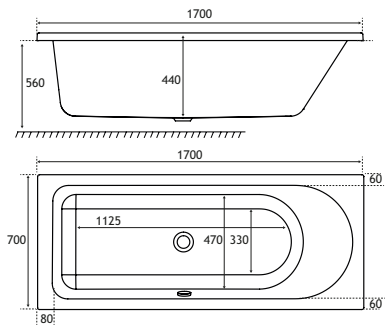

1700 x 700 SB LH

1700 x 700 x 440mm

216 Litres

DESCRIPTION	CODE	£ EX VAT	£ INC VAT
1700 x 700 Biscay SB LH - 5mm	42.0215	317.00	380.40
1700 x 700 Biscay SB LH - Beauforté	42.1215	572.00	686.40
PANELS			
1700 x 560 Front Panel	42.5013	114.00	136.80
700 x 560 End Panel	42.5024	69.00	82.80
1700 x 560 Front Panel - Beauforté	42.6013	192.00	230.40
700 x 560 End Panel - Beauforté	42.6024	114.00	136.80
1810 x 810 L Shape Flat Panel - Beauforté	42.6035	367.00	440.40
1700 Adjustable Front Panel - Beauforté	42.6033	277.00	332.40

Biscay Shower Bath RH shown.