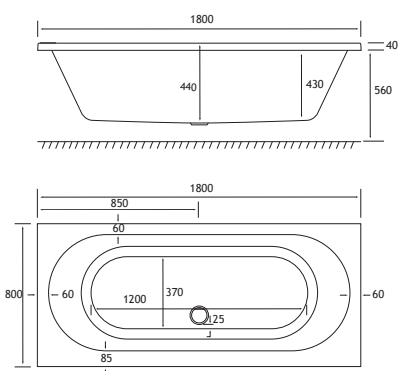

1800 x 800 DE

NEW MATT WHITE

1800 x 800 x 440mm

254 Litres