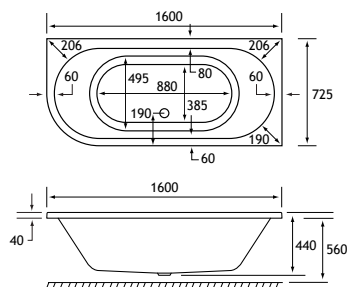

Biscay DE Left Hand shown with Falmouth bath filler 93.0002

1600 x 725 DE RH

1600 x 725 x 440mm 188 Litres

DESCRIPTION	CODE	£ EX VAT	£ INC VAT
1600 x 725 DE RH Biscay - 5mm	42.0056	349.00	418.80
1600 x 725 DE RH Biscay - Beauforté	42.1056	618.00	741.60
PANELS			
Biscay Panel 1600 x 725	42.5003	226.00	271.20
Biscay Panel 1600 x 725 - Beauforté	42.6003	385.00	462.00

440 DEPTH

HEAD REST

ULTRA STRONG