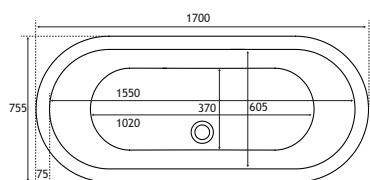

FREESTANDING Humber

1700 x 755 FS

1700 x 755 x 410mm

195 Litres

DESCRIPTION	CODE	£ EX VAT	£ INC VAT
1700 x 755 Humber - 4mm	42.0162	955.00	1146.00

About: Model comes complete with removeable side panel. Waste & overflow not included.

- 410 DEPTH
- HEAD REST
- 4MM BEAUFORT