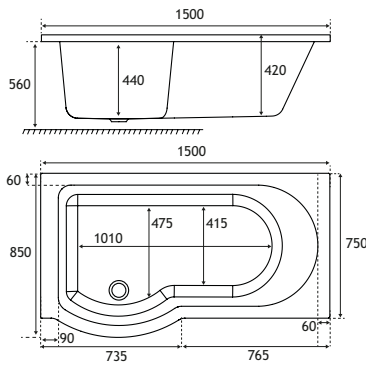

P-SHAPE Portland

1500 x 850 LH

1500 x 850 x 750 x 440mm

196 Litres

DESCRIPTION	CODE	£ EX VAT	£ INC VAT
1500 x 850 LH Portland - 5mm	42.0187	475.00	570.00
1500 x 850 LH Portland - Beauforté	42.1187	785.00	942.00

PANELS

1500 x 560 P-Shape Front Panel	42.5065	124.00	148.80
1500 x 560 P-Shape Front Panel - Beauforté	42.6065	343.00	411.60
P-Shape Universal End Panel	42.5066	70.00	84.00
P-Shape Universal End Panel - Beauforté	42.6066	123.00	147.60

BATH SCREENS

C Shape Screen 6mm easy clean	69.0140	229.00	274.80
C Shape Screen 6mm with towel rail	69.0143	413.00	495.60

SHOWER

440 DEPTH

HEAD REST

ULTRA STRONG