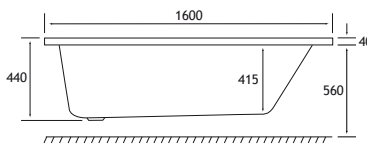

SHOWER

440 DEPTH

HEAD REST

ULTRA STRONG