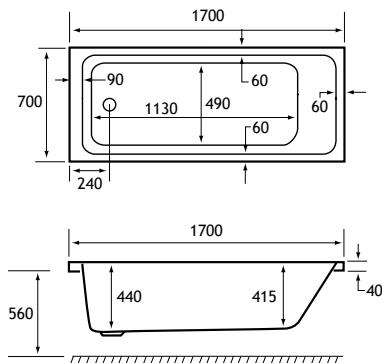

Portland SINGLE ENDED

1700 x 700 SE

NEW MATT WHITE

New Matt White bath available November 2023