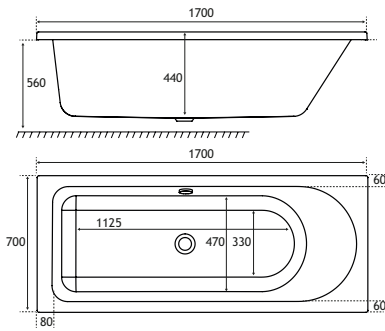

SHOWER BATH Biscay

1700 x 700 SB RH

1700 x 700 x 440mm

216 Litres

DESCRIPTION	CODE	£ EX VAT	£ INC VAT
1700 x 700 Biscay SB RH - 5mm	42.0216	317.00	380.40
1700 x 700 Biscay SB RH - Beauforté	42.1216	572.00	686.40
PANELS			
1700 x 560 Front Panel	42.5013	114.00	136.80
700 x 560 End Panel	42.5024	69.00	82.80
1700 x 560 Front Panel - Beauforté	42.6013	192.00	230.40
700 x 560 End Panel - Beauforté	42.6024	114.00	136.80
1810 x 810 L Shape Flat Panel - Beauforté	42.6035	367.00	440.40
1700 Adjustable Front Panel - Beauforté	42.6033	277.00	332.40