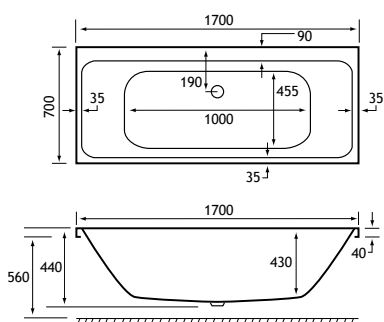

1700 x 700 DE

1700 x 700 x 440mm

227 Litres

DESCRIPTION	CODE	£ EX VAT	£ INC VAT
1700 x 700 Malin - 5mm	42.0073	322.00	386.40
1700 x 700 Malin - Beauforté	42.1073	577.00	692.40
PANELS			
1700 x 560 Front Panel	42.5013	114.00	136.80
700 x 560 End Panel	42.5024	69.00	82.80
1700 x 560 Front Panel - Beauforté	42.6013	192.00	230.40
700 x 560 End Panel - Beauforté	42.6024	114.00	136.80
1700 Adjustable Front Panel - Beauforté	42.6033	277.00	332.40
1810 x 810 L Shape Flat Panel - Beauforté	42.6035	367.00	440.40

HEAD REST

440 DEPTH

ULTRA STRONG