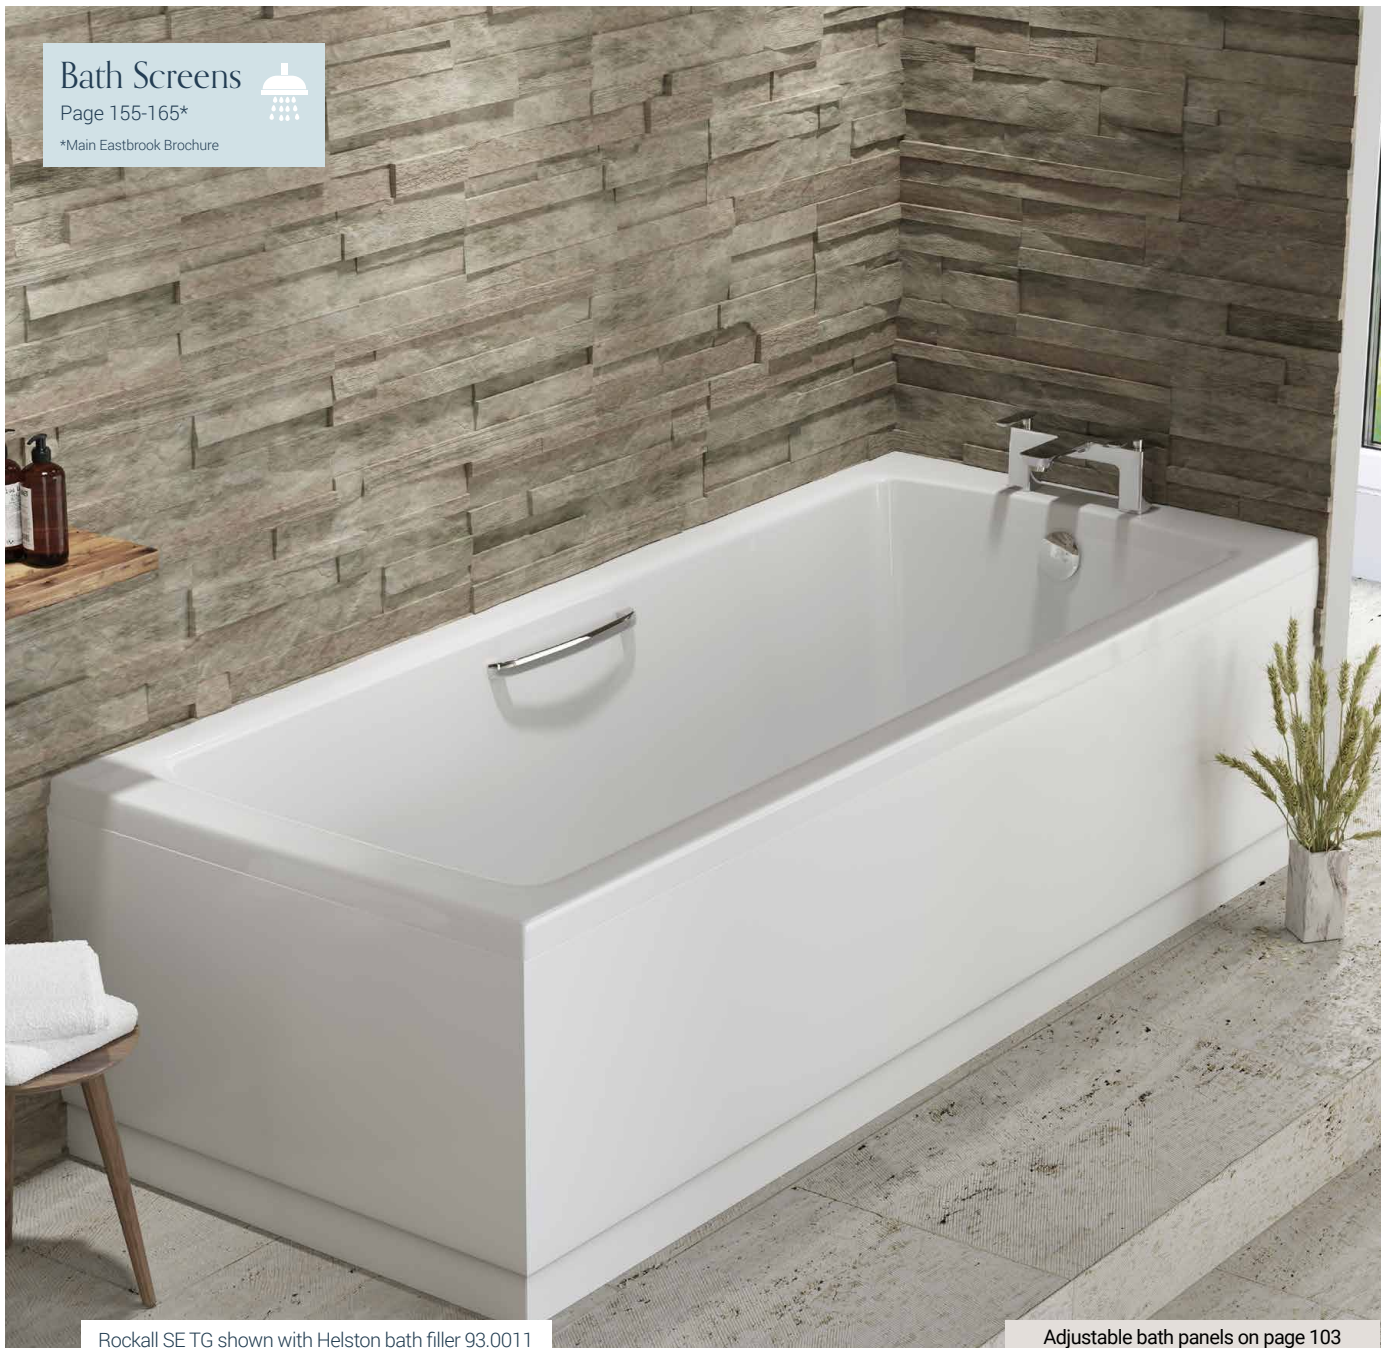

Rockall SE TG shown with Helston bath filler 93.0011

Adjustable bath panels on page 103