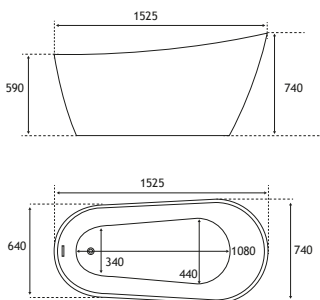

FREESTANDING Wickham

PRODUCT FEATURES

- 2 models
- Gloss White
- Double skinned 4mm acrylic
- Supplied with white waste fittings & slimline slotted overflow
- 590mm depth on all Wickham Freestanding baths
- 5 year warranty

1525 x 640 FS

1525 x 640 x 740mm

202 Litres

DESCRIPTION	CODE	£ EX VAT	£ INC VAT
1525 x 640 Wickham Freestanding Bath - Gloss White	33.0011	988.00	1185.60

About: Model comes with bath waste & overflow.

590 DEPTH

HEAD REST

BEAUFORT