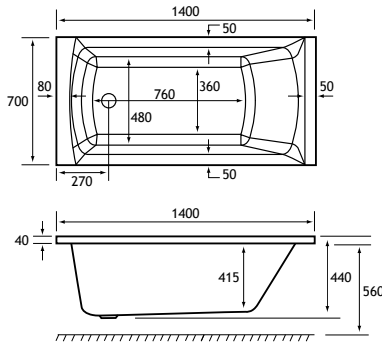

SINGLE ENDED Rockall

1400 x 700 SE

1400 x 700 x 440mm

180 Litres

DESCRIPTION	CODE	£ EX VAT	£ INC VAT
1400 x 700 Rockall - 5mm	42.0090	284.00	340.80
1400 x 700 Rockall - Beauforté	42.1090	521.00	625.20

PANELS

1500 x 560 Front Panel*	42.5017	114.00	136.80
700 x 560 End Panel	42.5024	69.00	82.80
1500 x 560 Front Panel - Beauforté*	42.6017	192.00	230.40
700 x 560 End Panel - Beauforté	42.6024	114.00	136.80
1810 x 810 L Shape Flat Panel - Beauforté	42.6035	367.00	440.40

*Panel requires cutting down.

SHOWER

440 DEPTH

HEAD REST

ULTRA STRONG