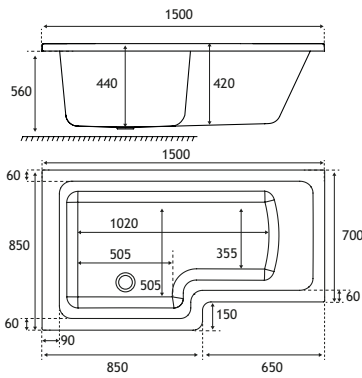

L-SHAPE Portland

1500 x 850 LH

1500 x 850 x 700 x 440mm

224 Litres

DESCRIPTION	CODE	£ EX VAT	£ INC VAT
1500 x 850 LH Portland - 5mm	42.0183	475.00	570.00
1500 x 850 LH Portland - Beauforté	42.1183	785.00	942.00

PANELS

1500 x 560 L-Shape Front Panel	42.5062	124.00	148.80
1500 x 560 L-Shape Front Panel - Beauforté	42.6062	350.00	420.00
L-Shape Universal End Panel	42.5063	70.00	84.00
L-Shape Universal End Panel - Beauforté	42.6063	123.00	147.60

BATH SCREENS

Beaufort Screen 1400mm	58.4000	335.00	402.00
Beaufort Screen 1400mm with Towel Rail	69.0141	450.00	540.00

SHOWER

440 DEPTH

HEAD REST

ULTRA STRONG