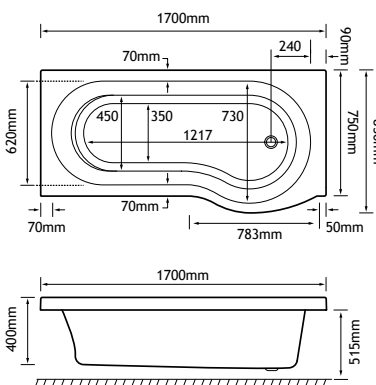

1700 x 850 RH