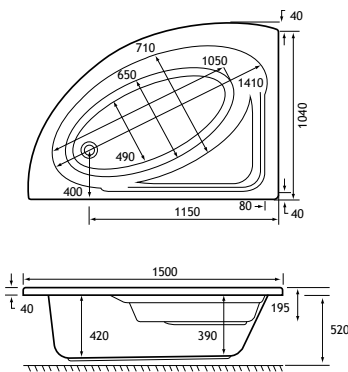

HEAD REST

420 DEPTH

ULTRA STRONG

SHOWER