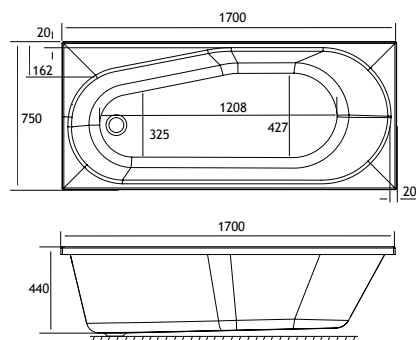

NEW 1700 x 750 RH

1700 x 750 x 440mm

238 Litres

DESCRIPTION	CODE	£ EX VAT	£ INC VAT
1700 x 750 Fitzroy RH - 5mm	42.0262	453.00	543.60
1700 x 750 Fitzroy RH - Beauforté	42.1262	763.00	915.60
PANELS			
1700 x 560 Front Panel	42.5013	114.00	136.80
750x560 End Panel	42.5023	69.00	82.80
1700 x 560 Front Panel - Beauforté	42.6013	192.00	230.40
750 x 560 End Panel - Beauforté	42.6023	114.00	136.80
1700 Adjustable Front Panel - Beauforté	42.6033	277.00	332.40
1810 x 810 L Shape Flat Panel - Beauforté	42.6035	367.00	440.40

HEAD REST

440 DEPTH

ULTRA STRONG