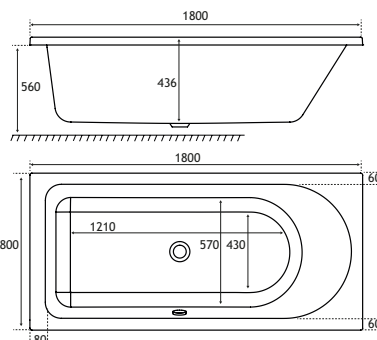

1800 x 800 SB LH

1800 x 800 x 440mm

268 Litres

DESCRIPTION	CODE	£ EX VAT	£ INC VAT
1800 x 800 Biscay SB LH - 5mm	42.0211	468.00	561.60
1800 x 800 Biscay SB LH - Beauforté	42.1211	786.00	943.20

PANELS

1800 x 560 Front Panel	42.5012	127.00	152.40
800 x 560 End Panel	42.5022	69.00	82.80
1800 x 560 Front Panel - Beauforté	42.6012	203.00	243.60
800 x 560 End Panel - Beauforté	42.6022	124.00	148.80
1810 x 810 L Shape Flat Panel - Beauforté	42.6035	367.00	440.40
1800 Adjustable Front Panel - Beauforté	42.6032	288.00	345.60

- SHOWER
- 440 DEPTH
- HEAD REST
- ULTRA STRONG