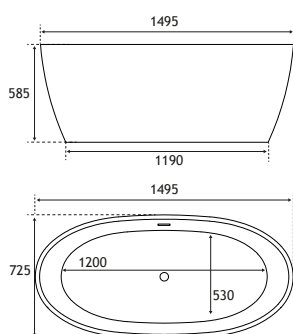

1495 x 725 FS

1495 x 725 x 585mm

243 Litres

DESCRIPTION	CODE	£ EX VAT	£ INC VAT
1495 x 725 Wandsworth Freestanding Bath - Gloss White	33.0003	926.00	1111.20
1495 x 725 Wandsworth Freestanding Bath - Gloss Grey & White	33.0004	944.00	1132.80

About: Model comes with bath waste & overflow.

585 DEPTH

HEAD REST

BEAUFORT