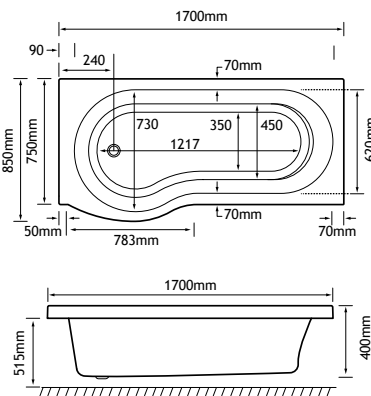

1700 x 850 LH