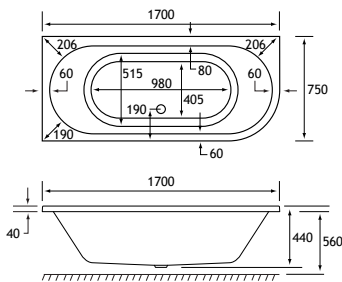

1700 x 750 DE LH

1700 x 750 x 440mm

208 Litres

DESCRIPTION	CODE	£ EX VAT	£ INC VAT
1700 x 750 DE LH Biscay - 5mm	42.0053	349.00	418.80
1700 x 750 DE LH Biscay - Beauforté	42.1053	618.00	741.60

PANELS

Biscay Panel 1700 x 750	42.5002	226.00	271.20
Biscay Panel 1700 x 750 - Beauforté	42.6002	385.00	462.00

440 DEPTH

HEAD REST

ULTRA STRONG