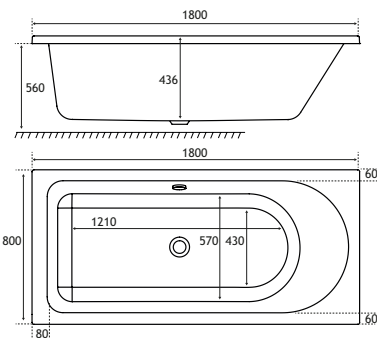

1800 x 800 SB RH

1800 x 800 x 440mm

268 Litres

DESCRIPTION	CODE	£ EX VAT	£ INC VAT
1800 x 800 Biscay SB RH - 5mm	42.0212	468.00	561.60
1800 x 800 Biscay SB RH - Beauforté	42.1212	786.00	943.20

PANELS

1800 x 560 Front Panel	42.5012	127.00	152.40
800 x 560 End Panel	42.5022	69.00	82.80
1800 x 560 Front Panel - Beauforté	42.6012	203.00	243.60
800 x 560 End Panel - Beauforté	42.6022	124.00	148.80
1810 x 810 L Shape Flat Panel - Beauforté	42.6035	367.00	440.40
1800 Adjustable Front Panel - Beauforté	42.6032	288.00	345.60

- SHOWER
- 440 DEPTH
- HEAD REST
- ULTRA STRONG