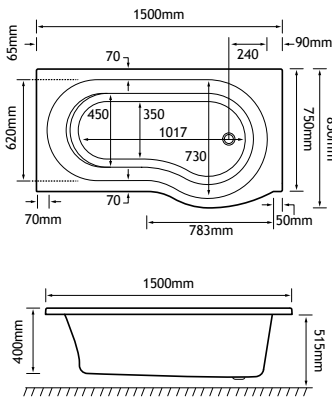

P-SHAPE Shannon

1500 x 850 RH