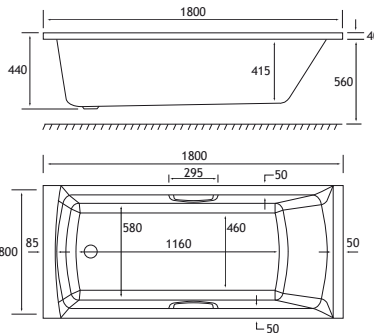

1800 x 800 SE TG Grips Sold Separately