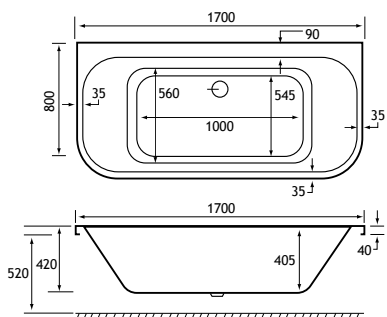

1700 x 800 BTW **NEW BEAUFORTÉ PANEL**