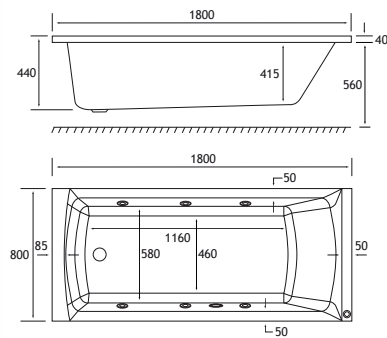

WHIRLPOOL

HEAD REST

440 DEPTH

ULTRA STRONG