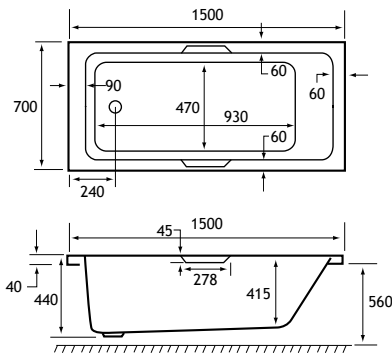

SINGLE ENDED, TWIN GRIP Portland

1500 x 700 SE TG Grips Sold Separately - Page 25

1500 x 700 x 440mm		200 Litres	
DESCRIPTION	CODE	£ EX VAT	£ INC VAT
1500 x 700 TG Portland - 5mm	42.0028	289.00	346.80
1500 x 700 TG Portland - Beauforté	42.1028	528.00	633.60
PANELS			
1500 x 560 Front Panel	42.5017	114.00	136.80
700 x 560 End Panel	42.5024	69.00	82.80
1500 x 560 Front Panel - Beauforté	42.6017	192.00	230.40
700 x 560 End Panel - Beauforté	42.6024	114.00	136.80
1500 Adjustable Front Panel - Beauforté	42.6034	277.00	332.40
1810 x 810 L Shape Flat Panel - Beauforté	42.6035	367.00	440.40

- SHOWER
- GRIPS
- 440 DEPTH
- HEAD REST
- ULTRA STRONG