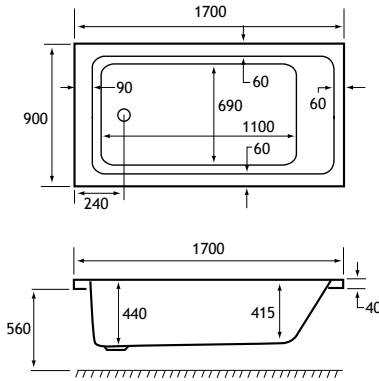

SINGLE ENDED Portland

1700 x 900 SE

1700 x 900 x 440mm

297 Litres

DESCRIPTION	CODE	£ EX VAT	£ INC VAT
1700 x 900 SE Portland - 5mm	42.0013	431.00	517.20
1700 x 900 SE Portland - Beauforté	42.1013	735.00	882.00

PANELS

1700 x 560 Front Panel	42.5013	114.00	136.80
900x560 End Panel	42.5021	69.00	82.80
1700 x 560 Front Panel - Beauforté	42.6013	192.00	230.40
900 x 560 End Panel - Beauforté	42.6021	137.00	164.40
1700 Adjustable Front Panel - Beauforté	42.6033	277.00	332.40

SHOWER

HEAD REST

440 DEPTH

ULTRA STRONG