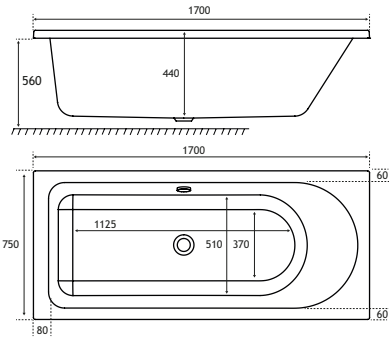

Biscay SHOWER BATH

1700 x 750 SB RH

1700 x 750 x 440mm

234 Litres

DESCRIPTION	CODE	£ EX VAT	£ INC VAT
1700 x 750 Biscay SB RH - 5mm	42.0214	393.00	471.60
1700 x 750 Biscay SB RH - Beauforté	42.1214	680.00	816.00

PANELS

1700 x 560 Front Panel	42.5013	114.00	136.80
750 x 560 End Panel	42.5023	69.00	82.80
1700 x 560 Front Panel - Beauforté	42.6013	192.00	230.40
750 x 560 End Panel - Beauforté	42.6023	114.00	136.80
1810 x 810 L Shape Flat Panel - Beauforté	42.6035	367.00	440.40
1700 Adjustable Front Panel - Beauforté	42.6033	277.00	332.40

- SHOWER
- 440 DEPTH
- HEAD REST
- ULTRA STRONG

1700 x 750 SB LH