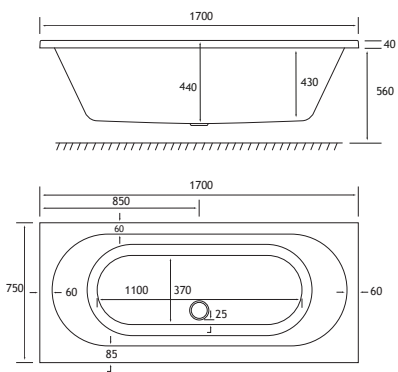

1700 x 750 DE

1700 x 750 x 440mm

223 Litres