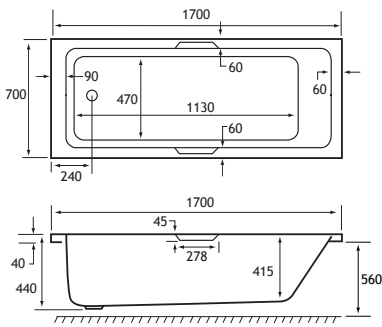

Portland SINGLE ENDED, TWIN GRIP

1700 x 700 SE TG Grips Sold Separately NEW MATT WHITE