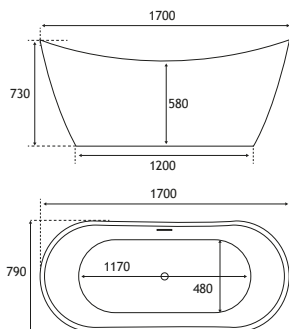

1700 x 790 FS

1700 x 790 x 730mm

260 Litres

DESCRIPTION	CODE	£ EX VAT	£ INC VAT
1700 x 790 Chislehurst Freestanding Bath - Gloss White	33.0009	1109.00	1330.80

About: Model comes with bath waste & overflow.

580 DEPTH

HEAD REST

BEAUFORT