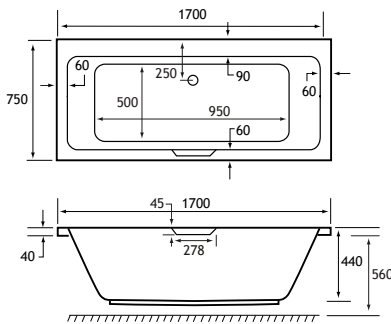

1700 x 750 DE SG Grips Sold Separately