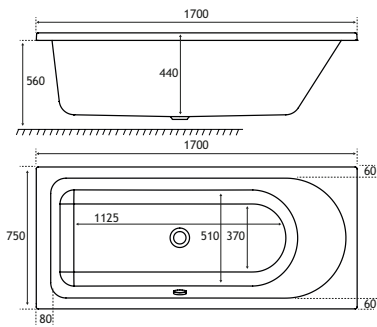

1700 x 750 x 440mm

234 Litres

DESCRIPTION	CODE	£ EX VAT	£ INC VAT
1700 x 750 Biscay SB LH - 5mm	42.0213	393.00	471.60
1700 x 750 Biscay SB LH - Beauforté	42.1213	680.00	816.00

PANELS

1700 x 560 Front Panel	42.5013	114.00	136.80
750 x 560 End Panel	42.5023	69.00	82.80
1700 x 560 Front Panel - Beauforté	42.6013	192.00	230.40
750 x 560 End Panel - Beauforté	42.6023	114.00	136.80
1810 x 810 L Shape Flat Panel - Beauforté	42.6035	367.00	440.40
1700 Adjustable Front Panel - Beauforté	42.6033	277.00	332.40

- SHOWER
- 440 DEPTH
- HEAD REST
- ULTRA STRONG