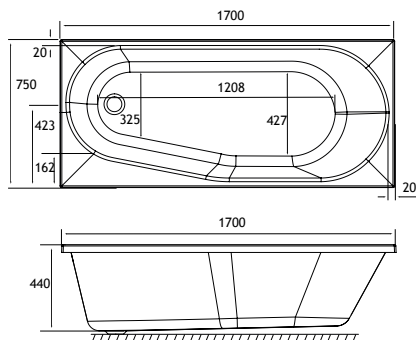

SINGLE ENDED Fitzroy

NEW 1700 x 750 LH

1700 x 750 x 440mm

238 Litres

DESCRIPTION	CODE	£ EX VAT	£ INC VAT
1700 x 750 Fitzroy LH - 5mm	42.0261	453.00	543.60
1700 x 750 Fitzroy LH - Beauforté	42.1261	763.00	915.60
PANELS			
1700 x 560 Front Panel	42.5013	114.00	136.80
750x560 End Panel	42.5023	69.00	82.80
1700 x 560 Front Panel - Beauforté	42.6013	192.00	230.40
750 x 560 End Panel - Beauforté	42.6023	114.00	136.80
1700 Adjustable Front Panel - Beauforté	42.6033	277.00	332.40
1810 x 810 L Shape Flat Panel - Beauforté	42.6035	367.00	440.40

HEAD REST

440 DEPTH

ULTRA STRONG