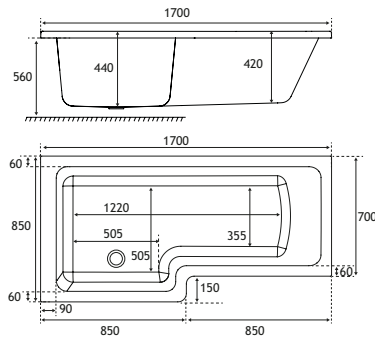

1700 x 850 LH