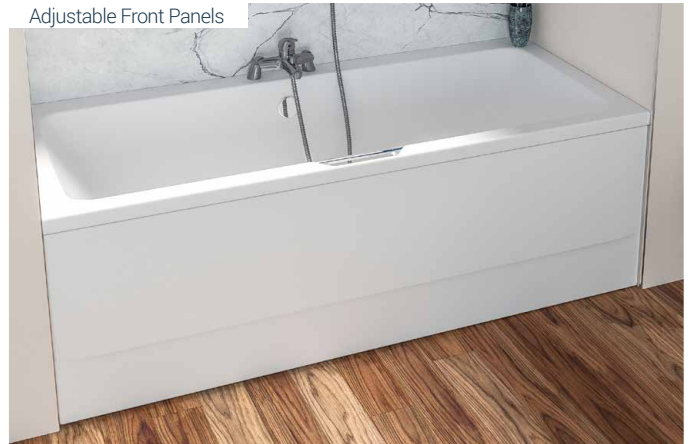

Adjustable Front Panels

DESCRIPTION	CODE	£ EX VAT	£ INC VAT
1810 x 810 Adjustable L Shape - Beaufort*	42.6031	450.00	540.00
1810 x 810 L Shape Flat Panel - Beauforté	42.6035	367.00	440.40

DESCRIPTION	CODE	£ EX VAT	£ INC VAT
1800 Adjustable Front Panel - Beauforté	42.6032	288.00	345.60
1700 Adjustable Front Panel - Beauforté	42.6033	277.00	332.40
1500 Adjustable Front Panel - Beauforté	42.6034	277.00	332.40

*About: Compatible with all rectangular Beaufort baths (1800 x 800 or less) the L-shaped Adjustable Panel is an innovative 'fits all' solution. Strengthened with fibreglass matting with a marine-grade gel coating, this panel can be cut to size to ensure a seamless finish. Adjustable from 450mm-560mm. Plinth 150mm.

Adjustable from 510mm-620mm. Plinth 150mm.

Flat Panels