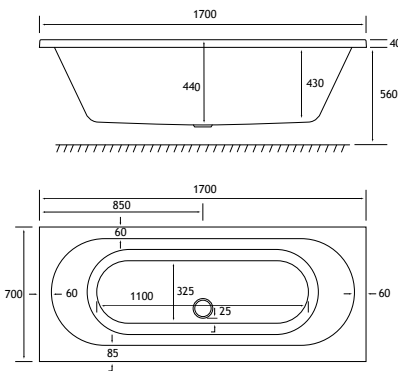

DOUBLE ENDED, STRAIGHT EDGE Biscay

1700 x 700 DE

1700 x 700 x 440mm

212 Litres