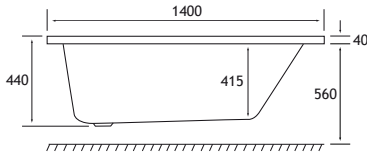

SINGLE ENDED, TWIN GRIP Rockall

1400 x 700 SE TG Grips Sold Separately Page 57

1400 x 700 x 440mm

180 Litres

DESCRIPTION	CODE	£ EX VAT	£ INC VAT
1400 x 700 TG Rockall - 5mm	42.0131	290.00	348.00
1400 x 700 TG Rockall - Beauforté	42.1131	530.00	636.00
PANELS			
1500 x 560 Front Panel*	42.5017	114.00	136.80
700 x 560 End Panel	42.5024	69.00	82.80
1500 x 560 Front Panel - Beauforté*	42.6017	192.00	230.40
700 x 560 End Panel - Beauforté	42.6024	114.00	136.80
1810 x 810 L Shape Flat Panel - Beauforté	42.6035	367.00	440.40

*Panel requires cutting down.

SHOWER

440 DEPTH

HEAD REST

ULTRA STRONG