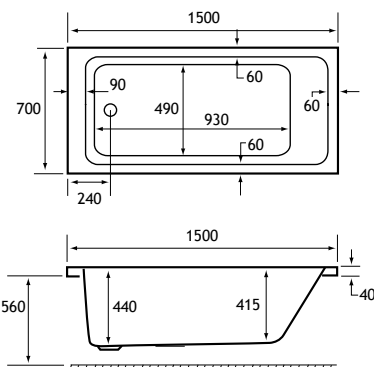

SHOWER

HEAD REST

440 DEPTH

ULTRA STRONG