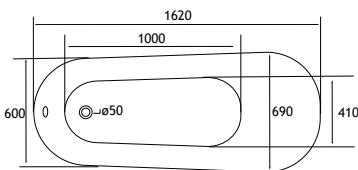

Legs are compatible with Mortlake, Richmond & Trowbridge Freestanding baths. **Legs ordered separately.**

Gloss White  
Colour No.1

Matt Blue  
Colour No.2