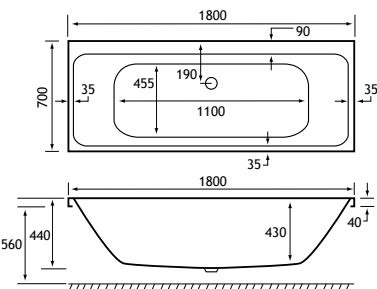

1800 x 700 DE

1800 x 700 x 440mm

238 Litres