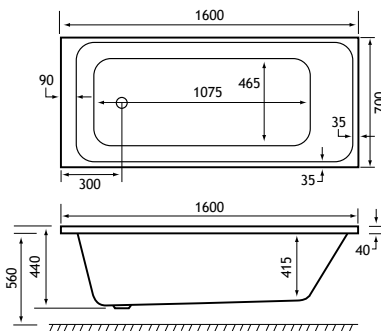

1600 x 700 SE

1600 x 700 x 440mm

230 Litres

DESCRIPTION	CODE	£ EX VAT	£ INC VAT
1600 x 700 Malin - 5mm	42.0064	307.00	368.40
1600 x 700 Malin - Beauforté	42.1064	556.00	667.20
PANELS			
1600 x 560 Front Panel	42.5016	114.00	136.80
700 x 560 End Panel	42.5024	69.00	82.80
1600 x 560 Front Panel - Beauforté	42.6016	192.00	230.40
700 x 560 End Panel - Beauforté	42.6024	114.00	136.80
1810 x 810 L Shape Flat Panel - Beauforté	42.6035	367.00	440.40

NEW