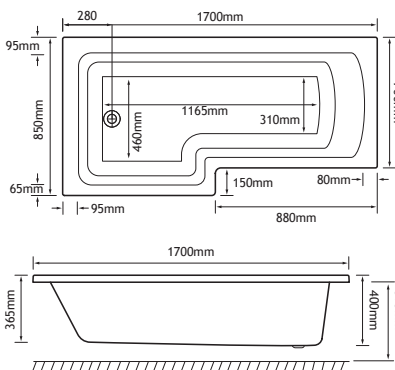

1700 x 850 LH