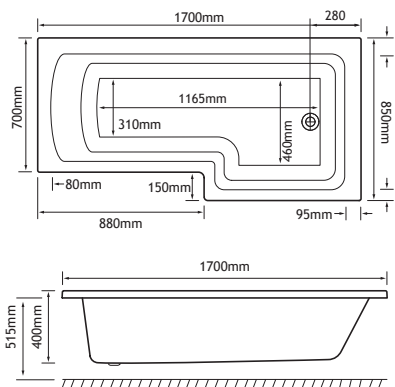

1700 x 850 RH