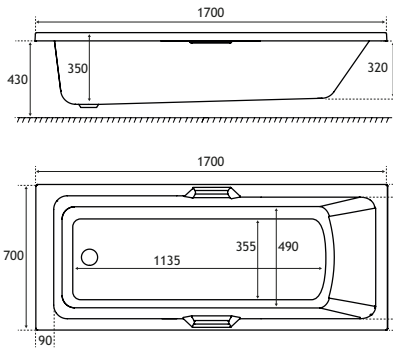

LOW LEVEL - TWIN GRIP, SINGLE ENDED Portland

1700 x 700 LL TG Grips Sold Separately

1700 x 700 x 350mm		170 Litres	
DESCRIPTION	CODE	£ EX VAT	£ INC VAT
1700 x 700 LL TG Portland - 5mm	42.0191	312.00	374.40
1700 x 700 LL TG Portland - Beauforté	42.1191	559.00	670.80
PANELS			
1700 x 430 Front Panel	42.5051	117.00	140.40
700 x 430 End Panel	42.5052	71.00	85.20
1700 x 430 Front Panel - Beauforté	42.6051	198.00	237.60
700 x 430 End Panel - Beauforté	42.6052	117.00	140.40