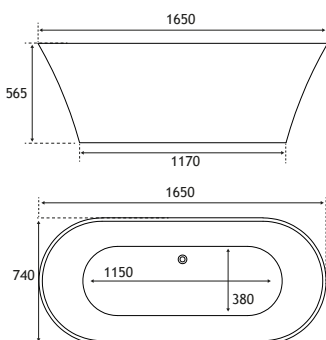

1650 x 740 FS

1650 x 740 x 565mm

205 Litres

DESCRIPTION	CODE	£ EX VAT	£ INC VAT
1650 x 740 Charlton Freestanding Bath - Gloss White	33.0007	951.00	1141.20
1650 x 740 Charlton Freestanding Bath - Gloss Grey & White	33.0008	968.00	1161.60

About: Model comes with bath waste & overflow.

565 DEPTH

HEAD REST

BEAUFORT