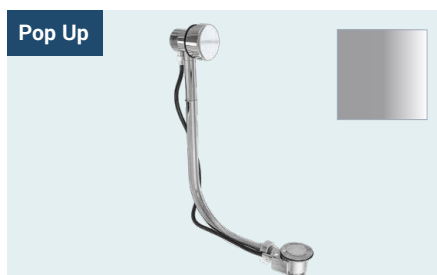

Chrome Exposed Bath Pop Up Waste & Overflow		
CODE	£ EX VAT	£ INC VAT
25.0001	152.00	182.40