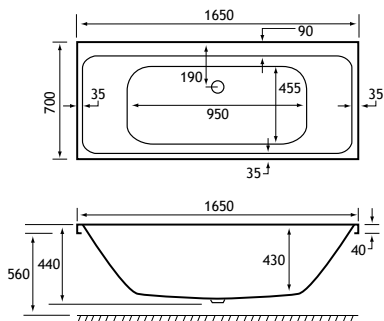

1650 x 700 DE

1650 x 700 x 440mm

219 Litres

DESCRIPTION	CODE	£ EX VAT	£ INC VAT
1650 x 700 Malin - 5mm	42.0074	322.00	386.40
1650 x 700 Malin - Beauforté	42.1074	577.00	692.40
PANELS			
1650 x 560 Front Panel	42.5015	114.00	136.80
700 x 560 End Panel	42.5024	69.00	82.80
1650 x 560 Front Panel - Beauforté	42.6015	192.00	230.40
700 x 560 End Panel - Beauforté	42.6024	114.00	136.80
1810 x 810 L Shape Flat Panel - Beauforté	42.6035	367.00	440.40

HEAD REST

440 DEPTH

ULTRA STRONG

NEW