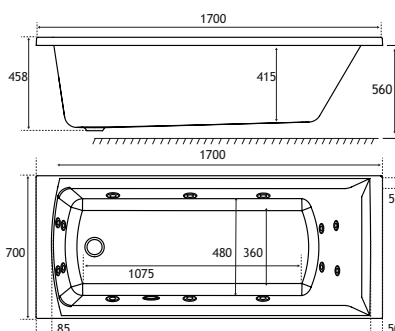

1700 x 700 SE 14 Jet

DESCRIPTION	CODE	£ EX VAT	£ INC VAT
1700 x 700 x 440mm		238 Litres	
1700 x 700 Rockall 14 Jet Whirlpool - Beauforté	42.2013	1864.00	2236.80
PANELS			
1700 x 560 Front Panel - 5mm	42.5013	114.00	136.80
700 x 560 End Panel - 5mm	42.5024	69.00	82.80
1700 x 560 Front Panel - Beauforté	42.6013	192.00	230.40
700 x 560 End Panel - Beauforté	42.6024	114.00	136.80
1810 x 810 L Shape Flat Panel - Beauforté	42.6035	367.00	440.40
1700 Adjustable Front Panel - Beauforté	42.6033	277.00	332.40