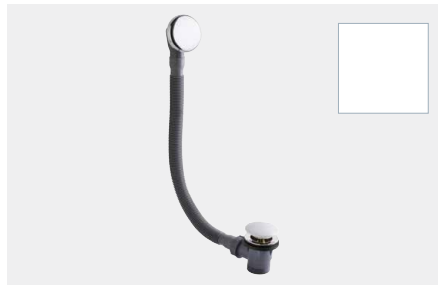

Matt White Bath Waste with Ceramic Top		
CODE	£ EX VAT	£ INC VAT
45.0001	57.00	68.40