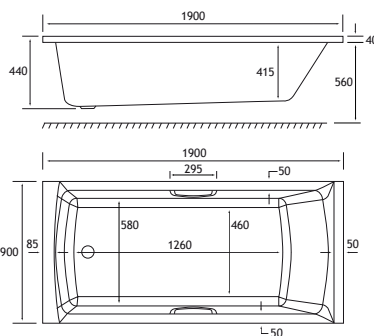

1900 x 900 SE TG Grips Sold Separately