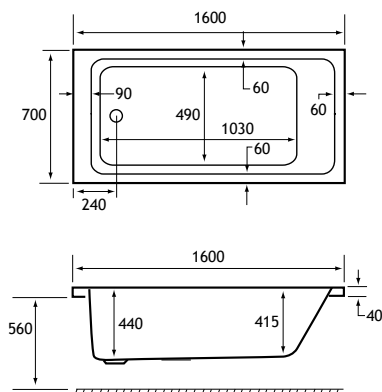

SINGLE ENDED Portland

1600 x 700 SE

1600 x 700 x 440mm

209 Litres

DESCRIPTION	CODE	£ EX VAT	£ INC VAT
1600 x 700 Portland - 5mm	42.0018	284.00	340.80
1600 x 700 Portland - Beauforté	42.1018	521.00	625.20
PANELS			
1600 x 560 Front Panel	42.5016	114.00	136.80
700 x 560 End Panel	42.5024	69.00	82.80
1600 x 560 Front Panel - Beauforté	42.6016	192.00	230.40
700 x 560 End Panel - Beauforté	42.6024	114.00	136.80
1810 x 810 L Shape Flat Panel - Beauforté	42.6035	367.00	440.40

SHOWER

HEAD REST

440 DEPTH

ULTRA STRONG

NEW