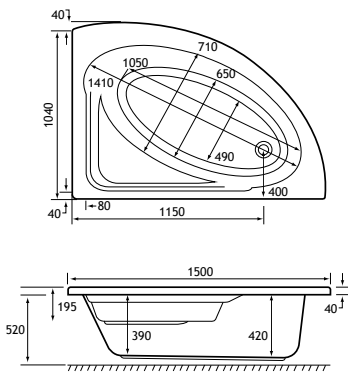

OFFSET CORNER Lundy

1500 x 1040 LH

1500 x 1040 x 420mm

216 Litres

DESCRIPTION	CODE	£ EX VAT	£ INC VAT
1500 x 1040 Lundy Offset Corner LH - 5mm	42.0221	533.00	639.60
1500 x 1040 Lundy Offset Corner LH - Beauforté	42.1221	864.00	1036.80
PANELS			
Lundy Offset Corner Bath Panel - 5mm	42.5081	123.00	147.60
Lundy Offset Corner Bath Panel - Beauforté	42.6081	343.00	411.60
SCREENS			
Volente 1000 4 Fold Screen	58.700	180.00	216.00
Volente 1250 5 Fold Screen	58.701	223.00	267.60

HEAD REST

420 DEPTH

ULTRA STRONG

SHOWER