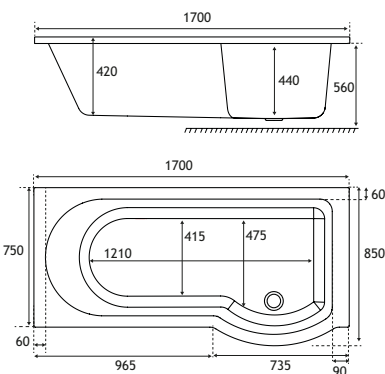

1700 x 850 RH