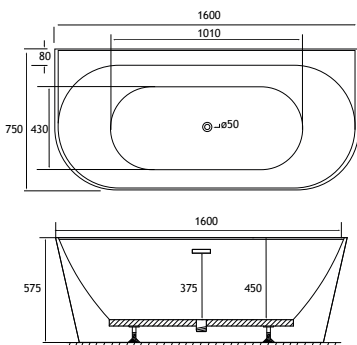

1600 x 750 FS NEW

1600 x 750 x 575mm

230 Litres

DESCRIPTION	CODE	£ EX VAT	£ INC VAT
1600 x 750 Brookland Freestanding Bath - Gloss White	33.0026	921.00	1105.20

About: Model comes with bath waste & overflow.

450 DEPTH

HEAD REST

BEAUFORT