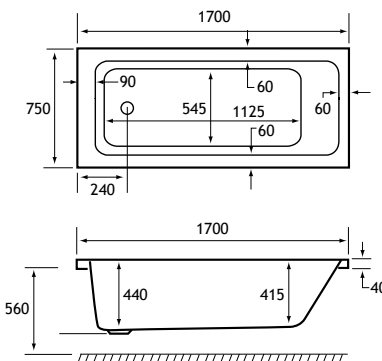

1700 x 750 SE

NEW MATT WHITE

New Matt White bath available November 2023