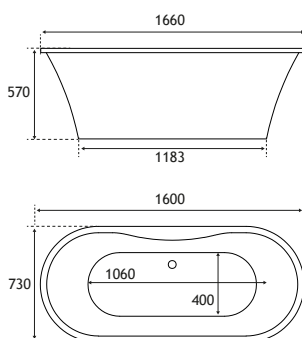

1660 x 730 FS

1660 x 730 x 570mm

195 Litres

DESCRIPTION	CODE	£ EX VAT	£ INC VAT
1660 x 730 Margravine Freestanding Bath - Gloss White	33.0001	934.00	1120.80
1660 x 730 Margravine Freestanding Bath - Gloss Grey & White	33.0002	953.00	1143.60

About: Model comes with bath waste & overflow.

570 DEPTH

HEAD REST

BEAUFORT