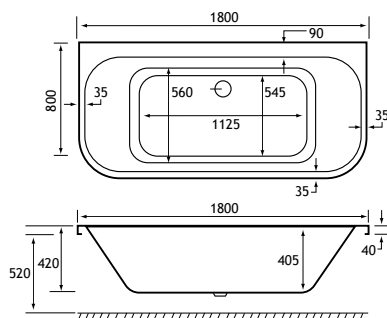

NEW **1800 x 800 BTW**

1800 x 800 x 420mm

264 Litres

DESCRIPTION	CODE	£ EX VAT	£ INC VAT
1800 x 800 Malin D-Shape BTW - 5mm	42.0243	582.00	698.40
1800 x 800 Malin D-Shape BTW - Beauforté	42.1243	972.00	1166.40

PANELS

1800 x 800 D-Shape One Piece Front Panel - Beauforté	42.6071	483.00	579.60

HEAD REST

420 DEPTH

ULTRA STRONG