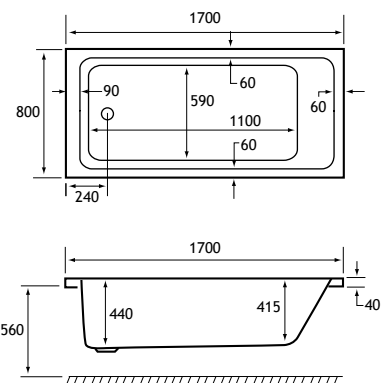

1700 x 800 SE

NEW MATT WHITE

New Matt White bath available November 2023