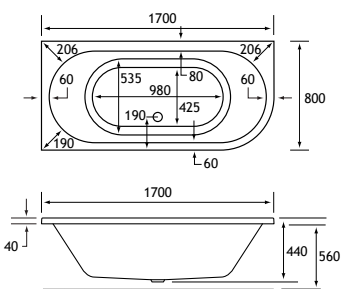

1700 x 800 DE LH

1700 x 800 x 440mm

219 Litres

DESCRIPTION	CODE	£ EX VAT	£ INC VAT
1700 x 800 DE LH Biscay - 5mm	42.0051	363.00	435.60
1700 x 800 DE LH Biscay - Beauforté	42.1051	637.00	764.40

PANELS

Biscay Panel 1700 x 800	42.5001	226.00	271.20
Biscay Panel 1700 x 800 - Beauforté	42.6001	385.00	462.00

440 DEPTH

HEAD REST

ULTRA STRONG