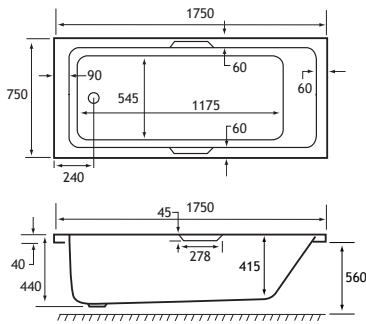

SINGLE ENDED, TWIN GRIP Portland

1750 x 750 SE TG Grips Sold Separately

1750 x 750 x 440mm		258 Litres	
DESCRIPTION	CODE	£ EX VAT	£ INC VAT
1750 x 750 TG Portland - 5mm	42.0023	487.00	584.40
1750 x 750 TG Portland - Beauforté	42.1023	766.00	919.20
PANELS			
1750 x 560 Front Panel	42.5018	128.00	153.60
750x560 End Panel	42.5023	69.00	82.80
1750 x 560 Front Panel - Beauforté	42.6018	200.00	240.00
750 x 560 End Panel - Beauforté	42.6023	114.00	136.80
1700 Adjustable Front Panel - Beauforté	42.6033	277.00	332.40
1810 x 810 L Shape Flat Panel - Beauforté	42.6035	367.00	440.40

- SHOWER
- GRIPS
- 440 DEPTH
- HEAD REST
- ULTRA STRONG