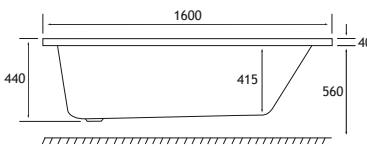

SHOWER

440 DEPTH

HEAD REST

ULTRA STRONG