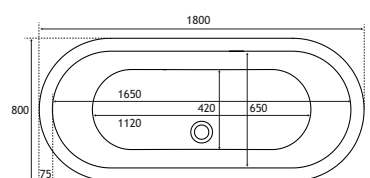

1800 x 800 FS

1800 x 800 x 410mm

231 Litres

DESCRIPTION	CODE	£ EX VAT	£ INC VAT
1800 x 800 Humber - 4mm	42.0161	994.00	1192.80

About: Model comes complete with removeable side panel. Waste & overflow not included.

- 410 DEPTH
- HEAD REST
- 4MM BEAUFORT