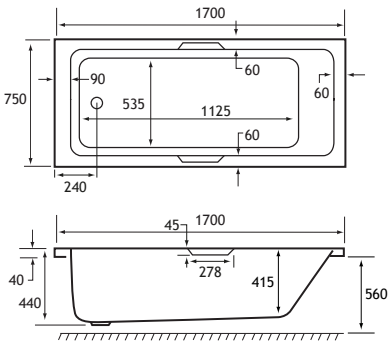

1700 x 750 SE TG Grips Sold Separately