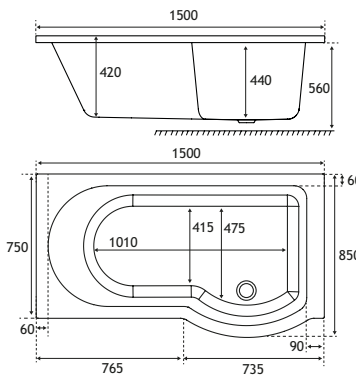

1500 x 850 RH

1500 x 850 x 750 x 440mm

196 Litres

DESCRIPTION	CODE	£ EX VAT	£ INC VAT
1500 x 850 RH Portland - 5mm	42.0188	475.00	570.00
1500 x 850 RH Portland - Beauforté	42.1188	785.00	942.00

PANELS

1500 x 560 P-Shape Front Panel	42.5065	124.00	148.80
1500 x 560 P-Shape Front Panel - Beauforté	42.6065	343.00	411.60
P-Shape Universal End Panel	42.5066	70.00	84.00
P-Shape Universal End Panel - Beauforté	42.6066	123.00	147.60

BATH SCREENS

C Shape Screen 6mm easy clean	69.0140	229.00	274.80
C Shape Screen 6mm with towel rail	69.0143	413.00	495.60

SHOWER

440 DEPTH

HEAD REST

ULTRA STRONG