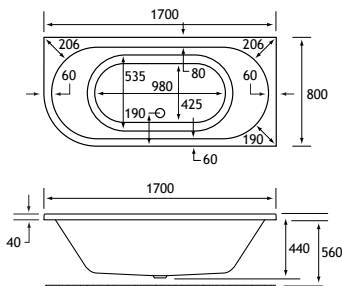

1700 x 800 DE RH

1700 x 800 x 440mm

219 Litres

DESCRIPTION	CODE	£ EX VAT	£ INC VAT
1700 x 800 DE RH Biscay - 5mm	42.0052	363.00	435.60
1700 x 800 DE RH Biscay - Beauforté	42.1052	637.00	764.40

PANELS

Biscay Panel 1700 x 800	42.5001	226.00	271.20
Biscay Panel 1700 x 800 - Beauforté	42.6001	385.00	462.00

440 DEPTH

HEAD REST

ULTRA STRONG