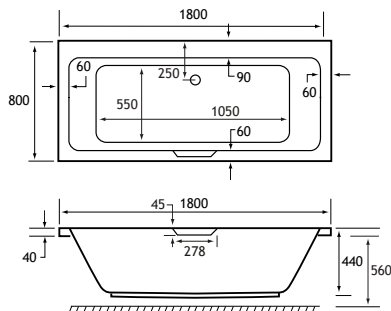

1800 x 800 DE SG Grips Sold Separately

1800 x 800 x 440mm		260 Litres	
DESCRIPTION	CODE	£ EX VAT	£ INC VAT
1800 x 800 DE SG Portland - 5mm	42.0041	434.00	520.80
1800 x 800 DE SG Portland - Beauforté	42.1041	739.00	886.80
PANELS			
1800 x 560 Front Panel	42.5012	127.00	152.40
800x560 End Panel	42.5022	69.00	82.80
1800 x 560 Front Panel - Beauforté	42.6012	203.00	243.60
800 x 560 End Panel - Beauforté	42.6022	124.00	148.80
1800 Adjustable Front Panel - Beauforté	42.6032	288.00	345.60
1810 x 810 L Shape Flat Panel - Beauforté	42.6035	367.00	440.40

Single Grips

DESCRIPTION	CODE	£ EX VAT	£ INC VAT
Chrome Grip (Single)	42.1001	20.00	24.00
Matt White Grip (Single)	42.1002	27.00	32.40
Matt Grey Grip (Single)	42.1003	27.00	32.40
Matt Black Grip (Single)	42.1004	27.00	32.40
NEW! Brushed Brass Grip (Single)	42.1007	34.00	40.80
Matt Anthracite Grip (Single)	42.1006	27.00	32.40

See page 98 - 101 for all Single Grip images & bath accessories. All grips sold separately.