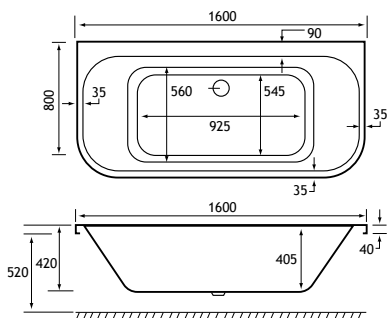

D-SHAPE BACK TO WALL Malin

NEW **1600 x 800 BTW**