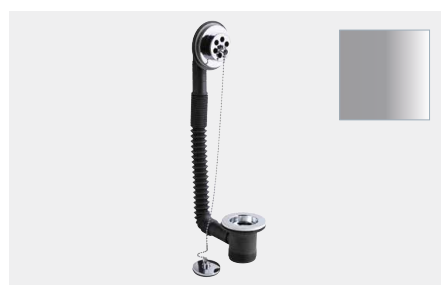

## Bespoke Design Waste & Overflows

Chrome Extended Pop-Up Bath Waste & Overflow		
CODE	£ EX VAT	£ INC VAT
98.0008	38.00	45.60

Chrome Combined Bath Waste & Overflow		
CODE	£ EX VAT	£ INC VAT
41.2009	24.00	28.80