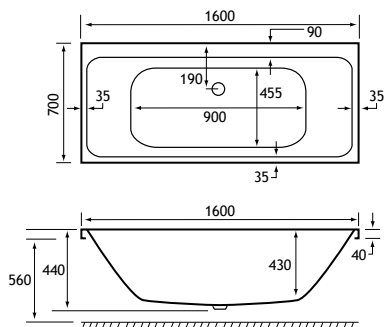

DOUBLE ENDED Malin

1600 x 700 DE

1600 x 700 x 440mm

210 Litres

DESCRIPTION	CODE	£ EX VAT	£ INC VAT
1600 x 700 Malin - 5mm	42.0075	322.00	386.40
1600 x 700 Malin - Beauforté	42.1075	577.00	692.40
PANELS			
1600 x 560 Front Panel	42.5016	114.00	136.80
700 x 560 End Panel	42.5024	69.00	82.80
1600 x 560 Front Panel - Beauforté	42.6016	192.00	230.40
700 x 560 End Panel - Beauforté	42.6024	114.00	136.80
1810 x 810 L Shape Flat Panel - Beauforté	42.6035	367.00	440.40

HEAD REST

440 DEPTH

ULTRA STRONG