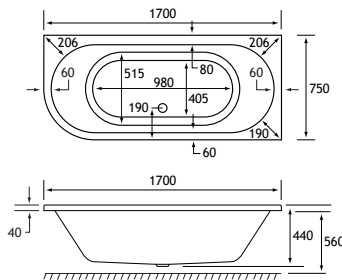

1700 x 750 DE RH

1700 x 750 x 440mm

208 Litres

DESCRIPTION	CODE	£ EX VAT	£ INC VAT
1700 x 750 DE RH Biscay - 5mm	42.0054	349.00	418.80
1700 x 750 DE RH Biscay - Beauforté	42.1054	618.00	741.60

PANELS

Biscay Panel 1700 x 750	42.5002	226.00	271.20
Biscay Panel 1700 x 750 - Beauforté	42.6002	385.00	462.00

440 DEPTH

HEAD REST

ULTRA STRONG