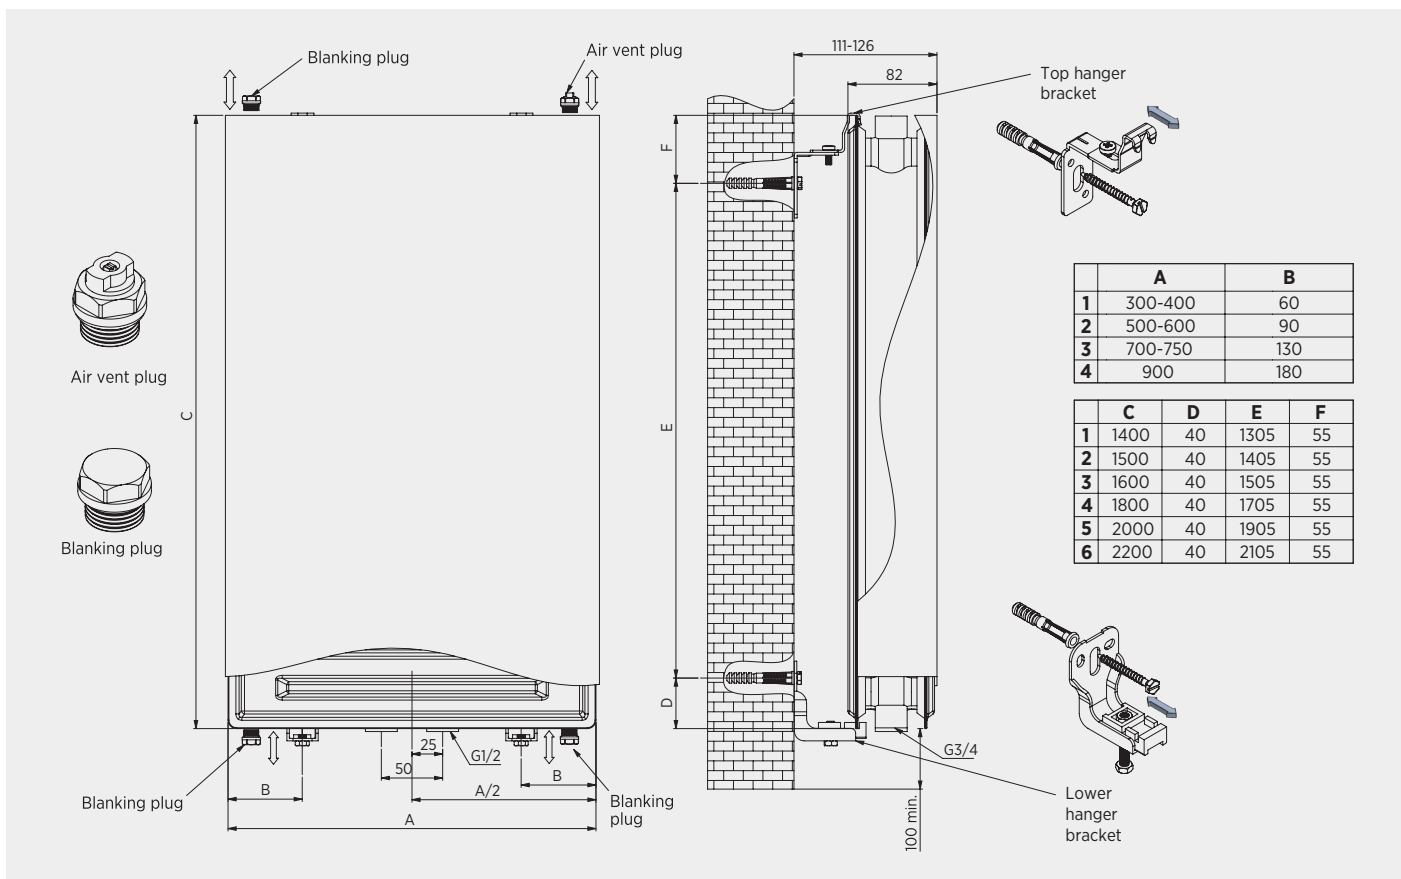

Vertical Panel Radiators

	A	B
1	300-400	60
2	500-600	90
3	700-750	130
4	900	180

	C	D	E	F
1	1400	40	1305	55
2	1500	40	1405	55
3	1600	40	1505	55
4	1800	40	1705	55
5	2000	40	1905	55
6	2200	40	2105	55