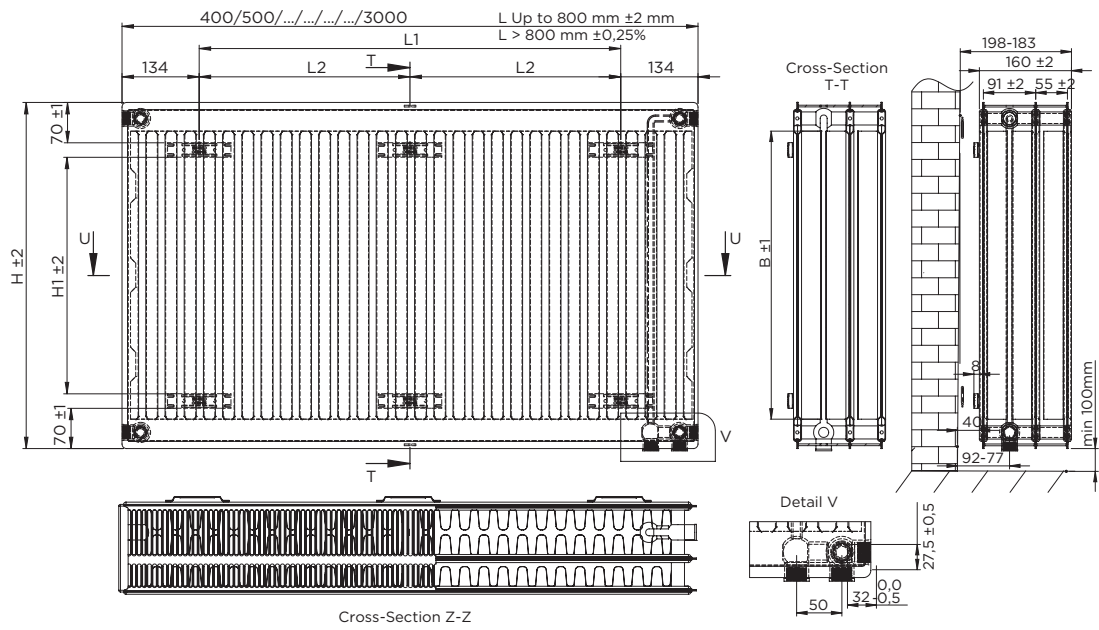

Type 33 Compact Radiators (LR)

H	H1	A	B
300	110	245	200
400	210	345	300
500	310	445	400
600	410	545	500
700	510	645	600
900	710	845	800

L	400	500	600	700	800	900	1000	1100	1200	1300	1400	1500	1600	1700	1800	1900	2000	2100	2200	2300	2400	2500	2600	2700	2800	2900	3000
L1	132	232	332	432	532	632	732	832	932	1032	1132	1232	1332	1432	1532	1632	1732	1832	1932	2032	2132	2232	2332	2432	2532	2632	2732
L2															766	816	866	916	966	1016	1066	1116	1166	1216	1266	1316	1366