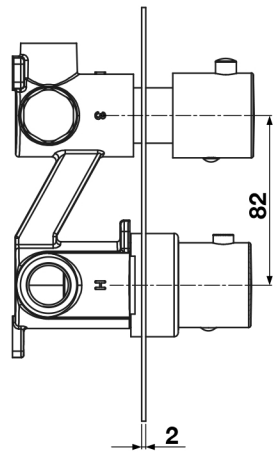

## Dual handle thermostatic shower valve Round design - 3 Outlets

Chrome TPR-203  
Matt Black TPR-203-MN

T 0345 582 8000  
E info@tissino.co.uk  
W tissino.co.uk

2 Lyncastle Road  
Appleton Thorn  
Warrington WA4 4SN