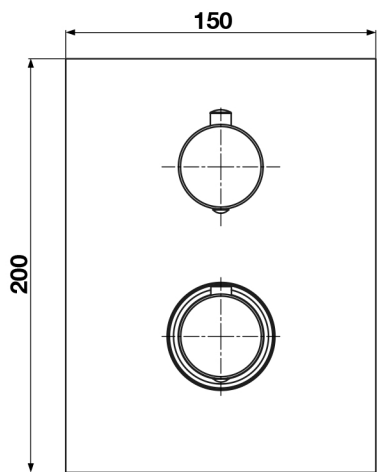

## Dual handle thermostatic shower valve Round design - 3 Outlets

Chrome TPR-203  
Matt Black TPR-203-MN

T 0345 582 8000  
E info@tissino.co.uk  
W tissino.co.uk

2 Lyncastle Road  
Appleton Thorn  
Warrington WA4 4SN