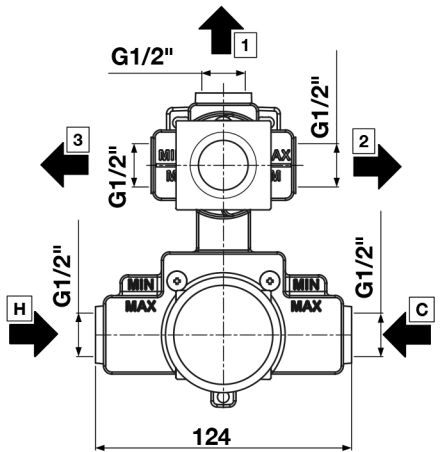

## Dual handle thermostatic shower valve Round design - 3 Outlets

Chrome TPR-203  
Matt Black TPR-203-MN

T 0345 582 8000  
E info@tissino.co.uk  
W tissino.co.uk

2 Lyncastle Road  
Appleton Thorn  
Warrington WA4 4SN