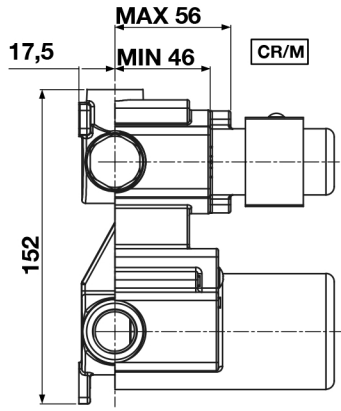

## Dual handle thermostatic shower valve Round design - 3 Outlets

Chrome TPR-203  
Matt Black TPR-203-MN

T 0345 582 8000  
E info@tissino.co.uk  
W tissino.co.uk

2 Lyncastle Road  
Appleton Thorn  
Warrington WA4 4SN