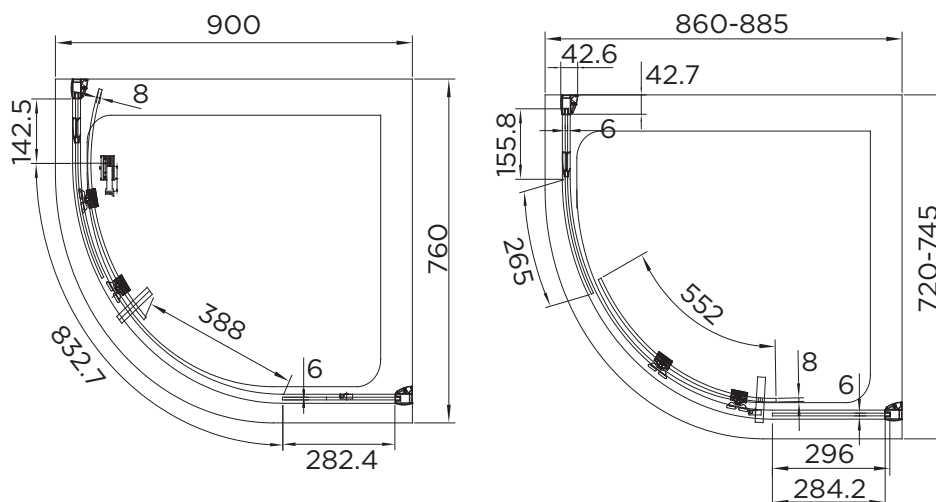

SPECIFICATION

venturi 8

SINGLE DOOR QUADRANT

| | |
|-----------------------------------|-----------------------|
| RANGE | VENTURI 8 |
| PRODUCT | SINGLE DOOR QUAD |
| CODE | AQ8126S |
| SIZE | 900x760 |
| PROFILE COLOUR | SILVER |
| GLASS THICKNESS | 8mm |
| GLASS FINISH | CLEAR |
| GLASS TREATMENT | CLEAN & CLEAR™ |
| HEIGHT | 1900 |
| ADJUSTMENT IN RECESS | 860-885/720-745 |
| ADJUSTMENT WITH SIDE PANEL | N/A |
| OPTIONAL SIDE PANEL | N/A |
| APERTURE | 388 |
| GUARANTEE | LIFETIME |
| CE | EN14428 |
| GLASS BS EN | EN12150-1T |
| PROFILE MATERIAL | ALUMINUM/6463# |
| HANDLE MATERIAL | STAINLESS STEEL |
| ROLLER MATERIAL | ZINC ALLOY/ABS CHROME |
| QUICK RELEASE ROLLERS | YES |
| FIXED PANEL SIZE | 421/296 |
| MOVING PANEL SIZE | 552 |
| PRODUCT HAND | UNIVERSAL |
| PRODUCT WEIGHT | 51KG |
| PACKAGED DIMENSIONS | 1980x492x285 |
| BARCODE | 5031978043923 |

All measurements in mm and are nominal