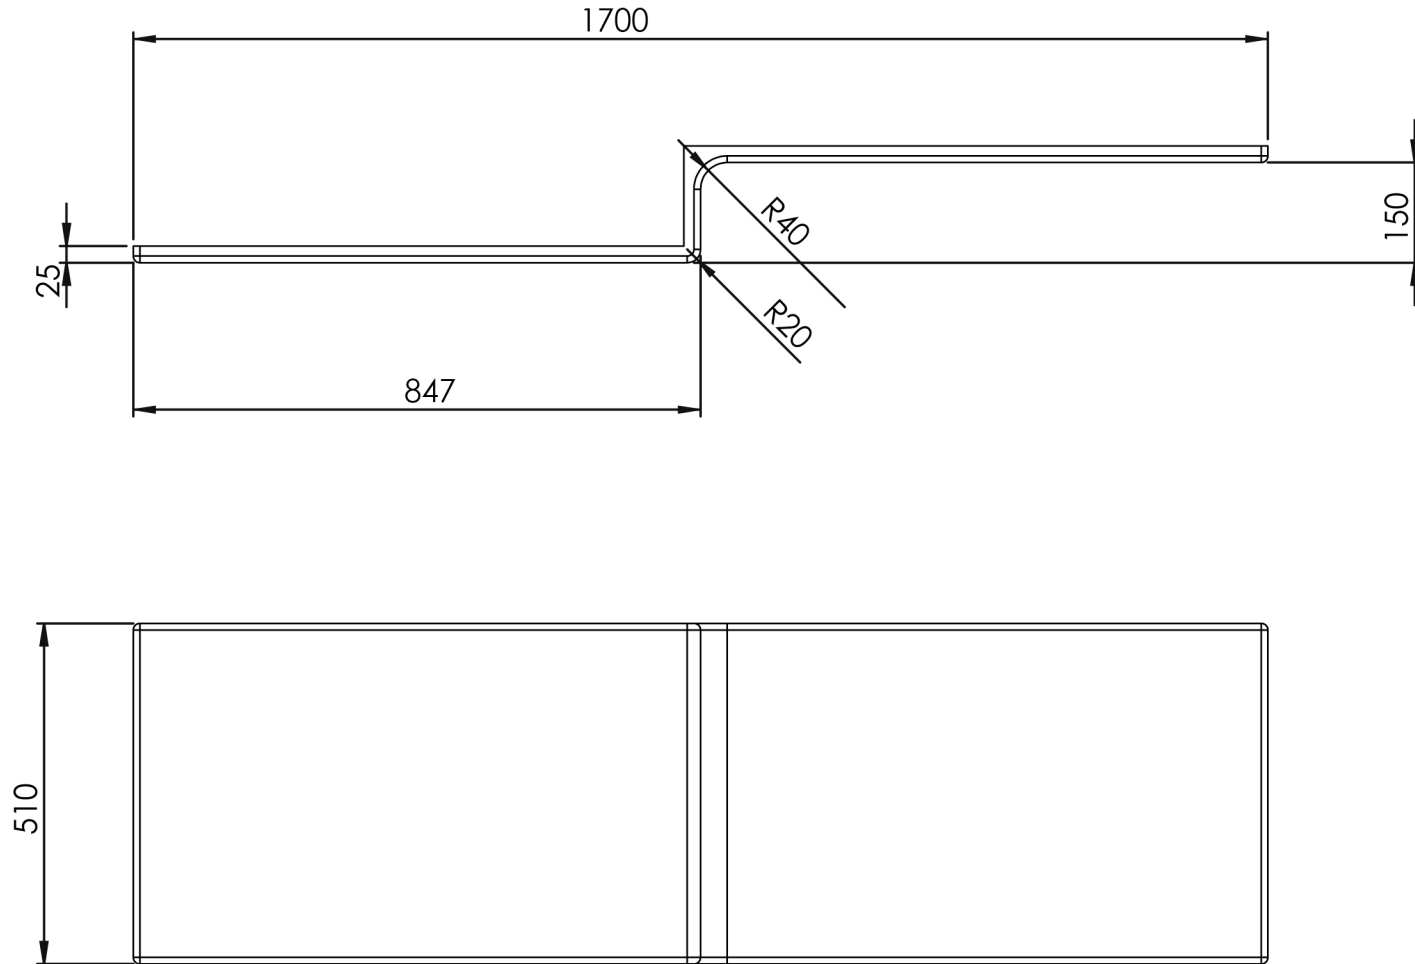

Lorenzo Series

Premium LH / RH Showerbath Front Panel

TISSINO

Designed to Inspire
Made to Experience

TISSINO

T 0345 582 8000
E info@tissino.co.uk
W tissino.co.uk

2 Lyncastle Road
Appleton Thorn
Warrington WA4 4SN