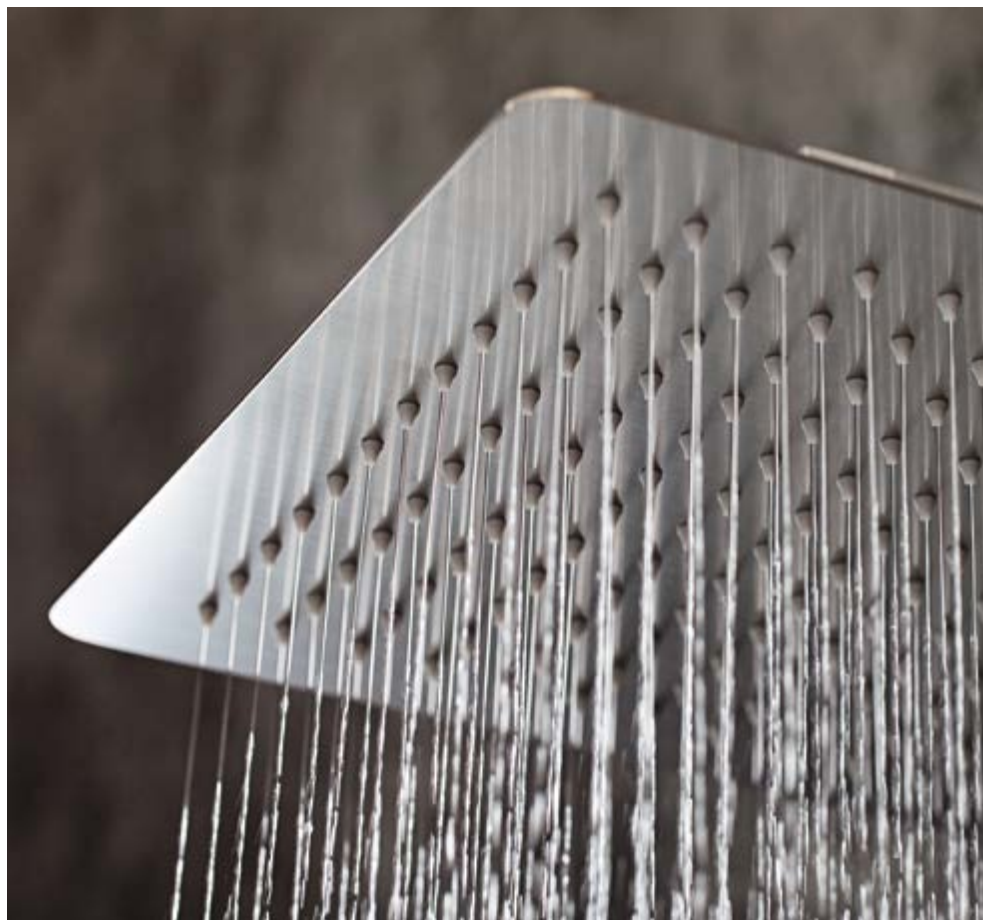

Aqua-Sense
system touch panel

PC Polished Chrome
Aqua-Sense Showerhead System with Rain,
Waterfall and Chromotherapy Functions,
Touch Screen and Body Sprays

PC Polished Chrome

Wall-Mounted Thermostatic Shower Set and Ceiling-Mounted Showerhead with Rain and Mist Functions

-8232-SP

SP Stainless Polished

Showerhead with Rain, Chromotherapy
Functions and Remote Control

SN Steelnox® Satin Nickel

Stainless Steel Ultra-Thin Showerhead
and Wall-Mounted Thermostatic Shower Set

WT
Architectural White
Thermostatic
Wall-Mounted
Shower Set

-8047-RH0-WT-T
roughs -8006 and -8052
WT Architectural White
Wall-Mounted Thermostatic Set
with 2-outlet diverter

PC Polished Chrome

Dual-Function Showerhead with Rain and Waterfall effects and Wall-Mounted Thermostatic Set

PC Polished Chrome
Dual-Function
Showerhead with Rain
and Waterfall effects
and Wall-Mounted
Thermostatic Shower Set

KITCHEN

-4881-LM52-PC
PC Polished Chrome - CONICAL
Pull-Down Kitchen Faucet

G-4856-PC

PC Polished Chrome - OSCAR