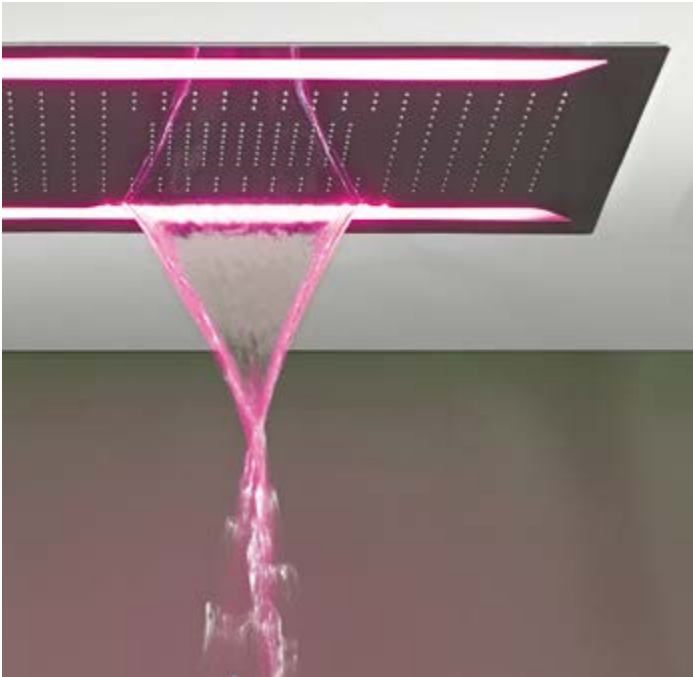

PC Polished Chrome
Wall-Mounted Shower Set with Handshower

-2451-LM22-PC
PC Polished Chrome
Roman Bathtub Set

AQUA-SENSE
Showers

-8577-PC
PC Polished Chrome
Aqua-Sense Cascade

-8221
Aqua-Sense Showerhead with Waterfall
Functions and Chromotherapy

Aqua-Sense
system touch panel

PC Polished Chrome
Aqua-Sense Showerhead System with Rain,
Waterfall and Chromotherapy Functions,
Touch Screen and Body Sprays

PC Polished Chrome

Wall-Mounted Thermostatic Shower Set and Ceiling-Mounted Showerhead with Rain and Mist Functions