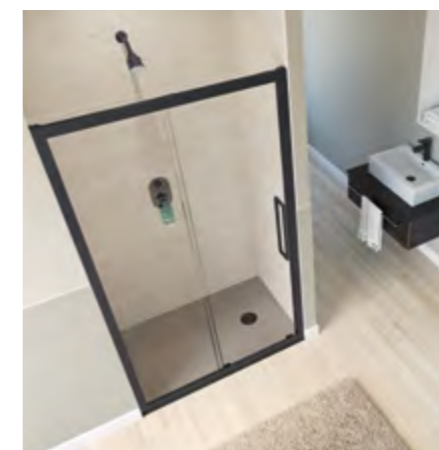

Wave slider – Black (8mm thick)

Sizes available from W1000 to W1700mm **Prices from £742.13**