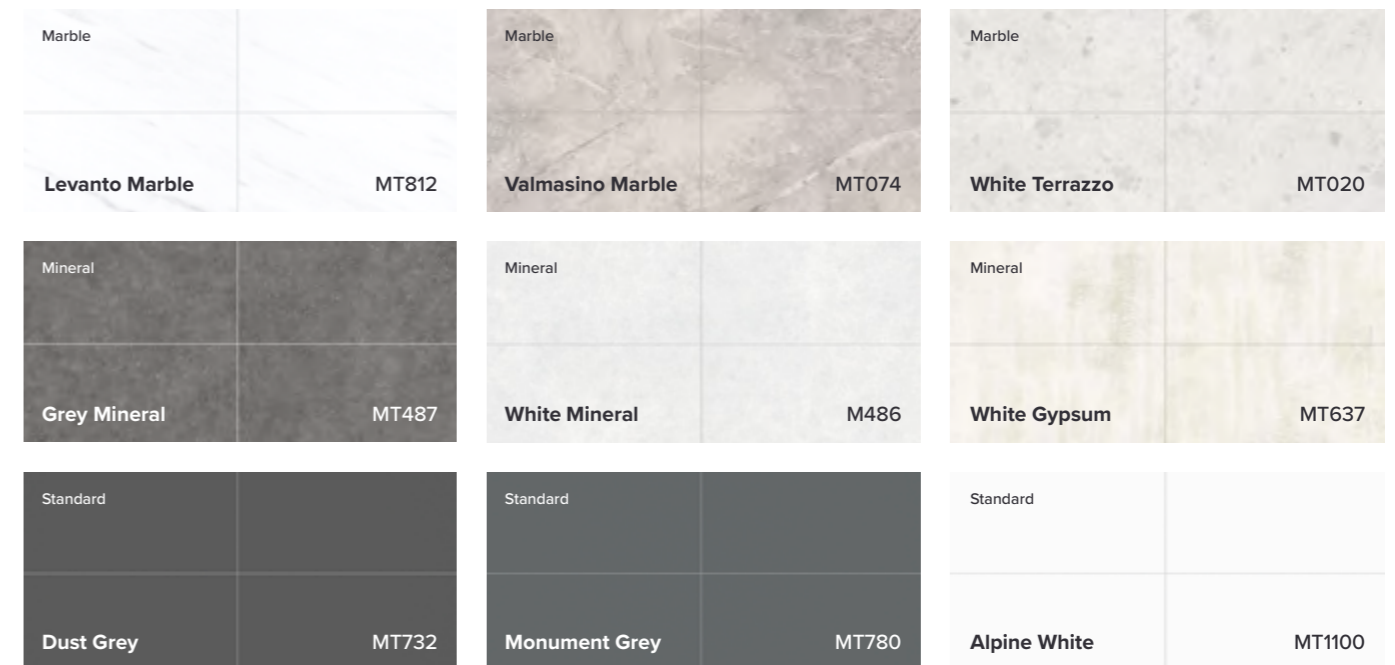

Wall and floor coverings