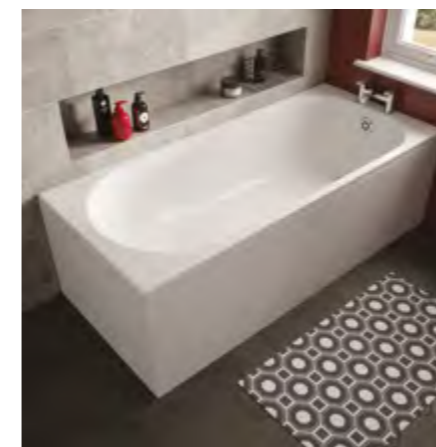

Magnus double ended bath

L1700 × D700mm	£417.21
	WSBM1770
L1700 × D750mm	£484.50
	WSBM1775
L1800 × D800mm	£532.93
	WSBM1880

Arnold single ended bath

L1480 × D685mm	£425.25
	WSBA1570
L1580 × D685mm	£425.25
	WSBA1670
L1680 × D685mm	£413.73
	WSBA1770
L1680 × D745mm	£468.33
	WSBA1775
L1780 × D759mm	£511.38
	WSBA1780