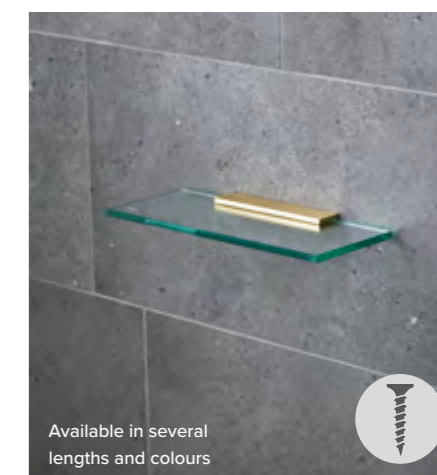

Available in several colours

Classic D-shaped glueable basket

Chrome finish

W250 × H80 × D125mm

£94.50
866CG

Available in 3 colours

Classic box glueable basket

Matt Black finish

W250 × H70 × D110mm

£69.75
881B

Available in several lengths and colours

Classic glass shelf

Polished untreated Brass

W300 × D120mm

Including bracket

£100.75
810230 × 8102MP