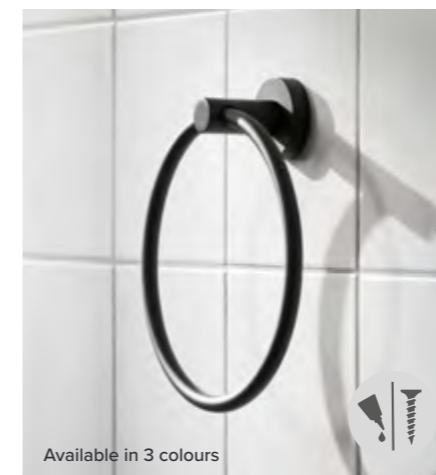

Most products are available in several finishes

Available in 3 colours

Bond towel ring

Matt Black finish

W170 × H170mm

£51.50
8705B

Available in 4 colours

Bond robe hook