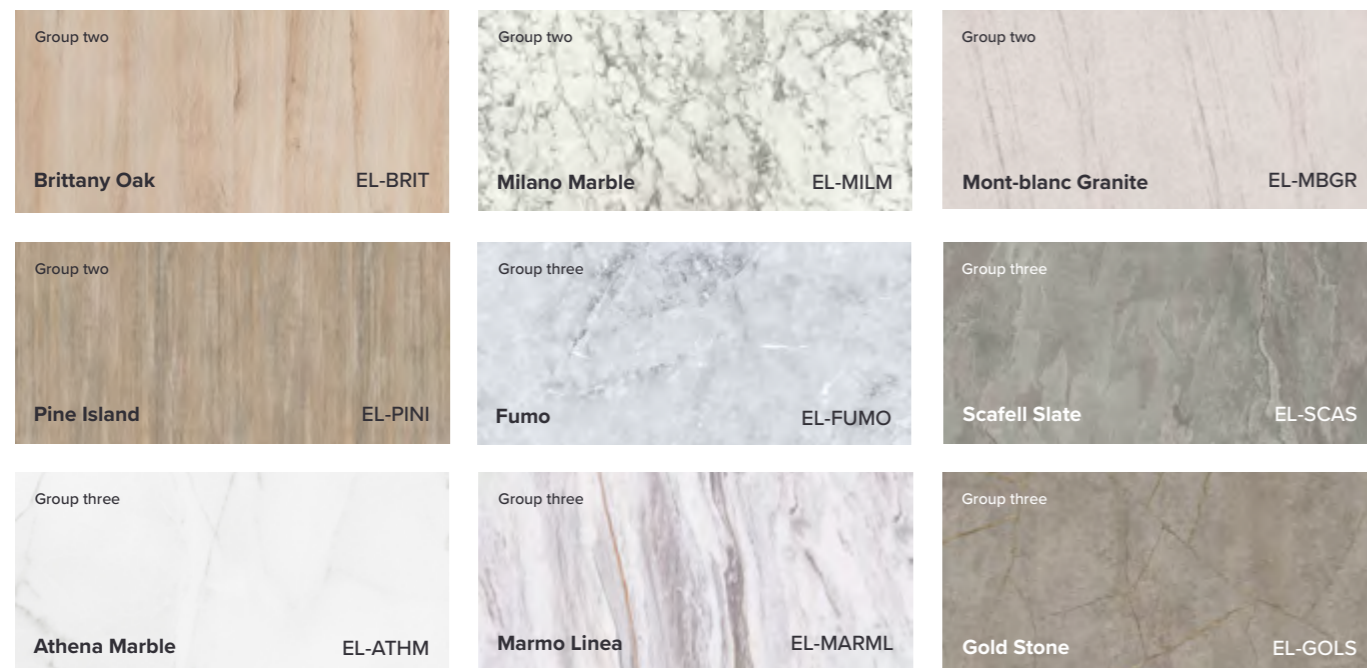

All prices in this brochure are inclusive of VAT and are correct at the time of printing

Mermaid™

INSPIRATIONAL BATHROOM SURFACES

Our Elite range is our most advanced shower panel system yet. It has all the benefits of the Mermaid system, with the added advantage of achieving an incredible seamless finish that requires no trims. With our Elite panels it is easy to create an unforgettable, modern looking bathroom that is equally practical. Kits are also available.

Mermaid Elite comes with a 15 year guarantee when you use our complete adhesive and sealant, which are colour matched to achieve a truly seamless finish.

Elite range

Elite Athena Marble

Elite panels	L2420 × W600 × D11mm		L2420 × W1200 × D11mm	
	Group two	Group three	Group two	Group three
Tongue and groove	£201.76	£225.17	£403.54	£439.60
Postformed edge	—	—	£403.54	£439.60

Timeless range

Our Timeless range is crafted using ethically sourced, PEFC certified Plywood from France and Spain. These panels create a watertight system which doesn't break the bank. There are 30 stunning designs to choose from in the Timeless range, each with a realistic texture selected to complement the design.