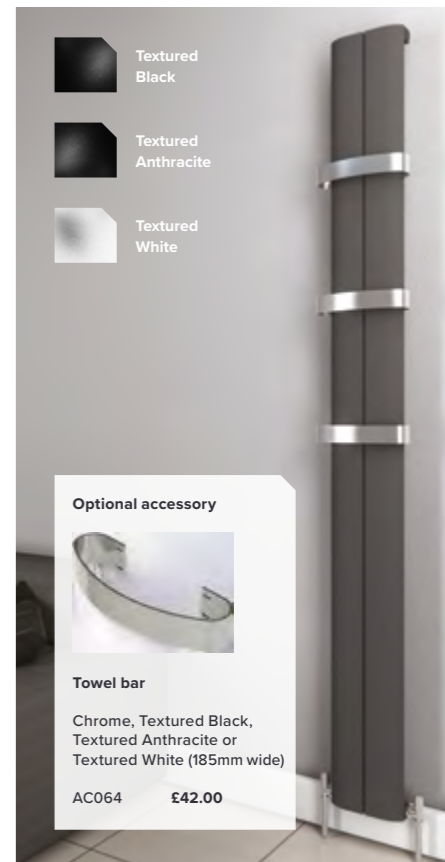

Dimensions (mm)			Output @ T50°C Watts / BTU's		Chrome	
H	W	D				
1200	500	107	834 / 2846		£786.00	
1200	600	107	1033 / 3525		£852.00	
1500	500	107	1145 / 3907		£916.80	
1500	600	107	1438 / 4906		£986.40