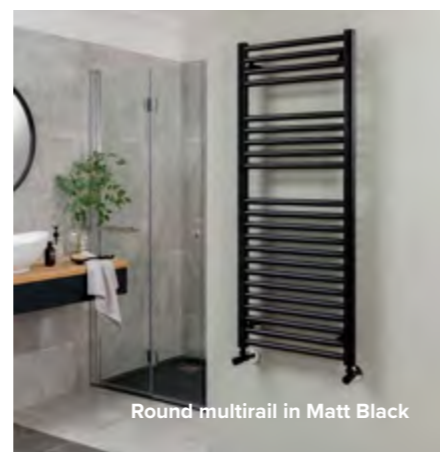

Round multirail in Moss Green

Round multirail in Matt Black

Square multirail towel rail

This sleek and stylish towel rail is the perfect addition to any modern bathroom. Boasting 25mm square horizontal tubes, providing ample space for hanging and drying towels.

Dimensions (mm)			Output @ T50°C Watts / BTU's		Chrome	Anthracite
H	W	D	Chrome	Anthracite		
830	480	90	278 / 949	416 / 1419	£385.20	£256.80
1322	480	90	440 / 1501	656 / 2238	£510.00	£337.20
1322	580	90	523 / 1784	780 / 2661	£548.40	£366.00
1770	480	90	581 / 1982	868 / 2962	£655.20	£412.80