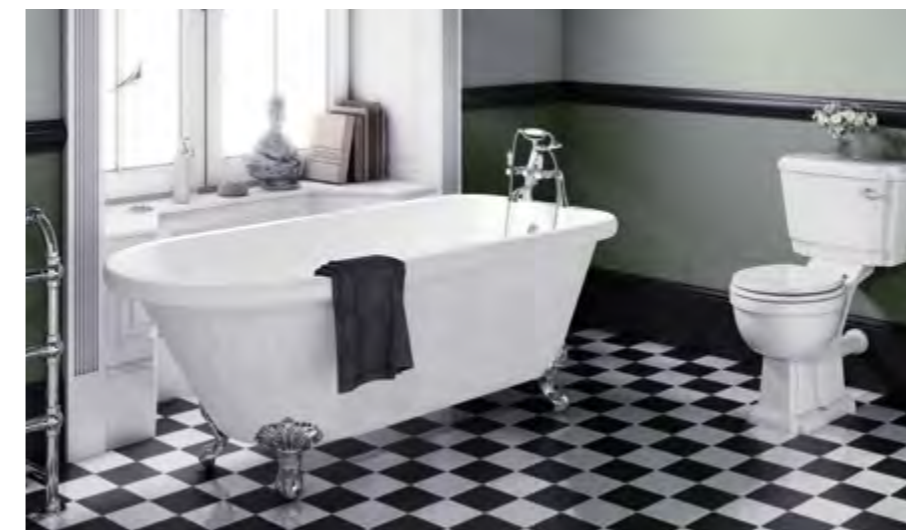

Cambridge single ended freestanding bath

This traditional bathtub is inspired by the timeless style of the 18/19th Century and made from high-quality white 5mm acrylic. It's ideal for a freestanding mixer, but can also be drilled. Lion claw feet are included for easy installation, and waste and overflow can be purchased separately.

L1470 × D735 × H635mm	£1,079.00 SY-FSB305
L1780 × D800 × H620mm	£1,100.00 SY-FSB306