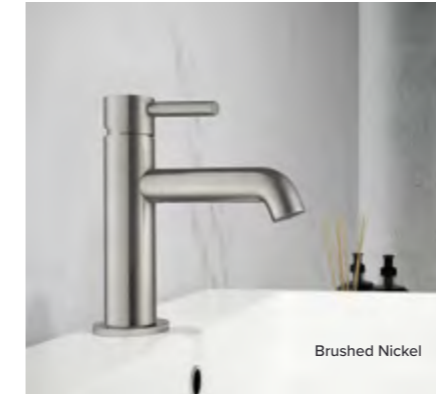

Chrome **£395.00**
SMBF

Smart deck mounted bath and shower mixer

Chrome **£465.00**
SMBSM

Levo 162mm mono basin mixer

Brushed Nickel **£250.00**
BN-LVBAS-20
Chrome **£180.00**
LVBAS-20

Also available in Matt Black and Brushed Brass.