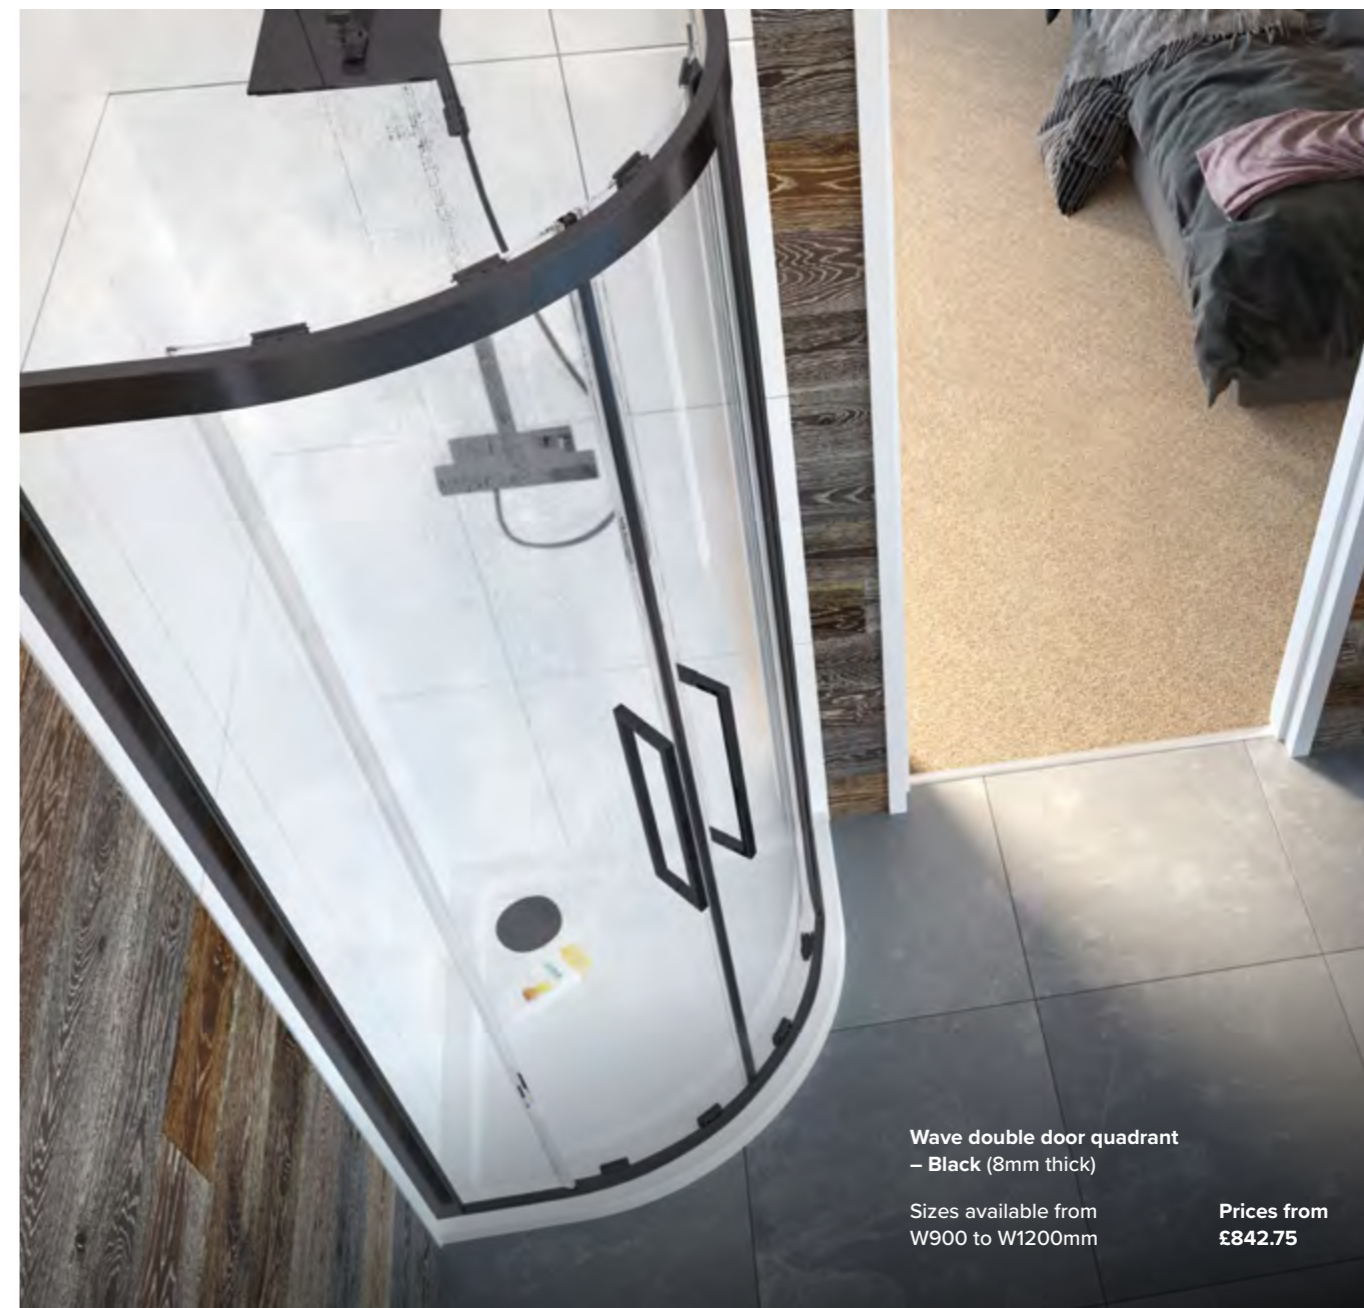

Also available as two door quadrant.

Wave hinged – Silver (8mm thick)

Sizes available from W700 to W1000mm **Prices from £578.61**

Wave slider – Silver (8mm thick)

Sizes available from W1000 to W1700mm **Prices from £742.13**