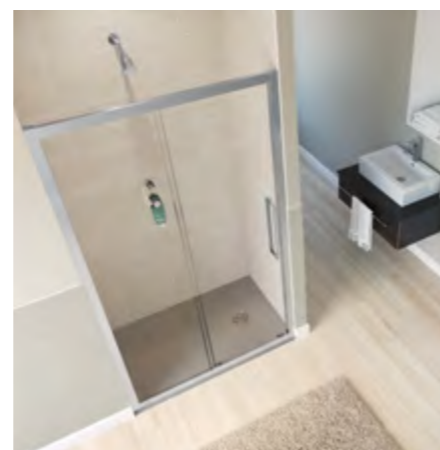

Also available as two door quadrant.

Wave hinged – Silver (8mm thick)

Sizes available from W700 to W1000mm **Prices from £578.61**

Wave slider – Silver (8mm thick)

Sizes available from W1000 to W1700mm **Prices from £742.13**