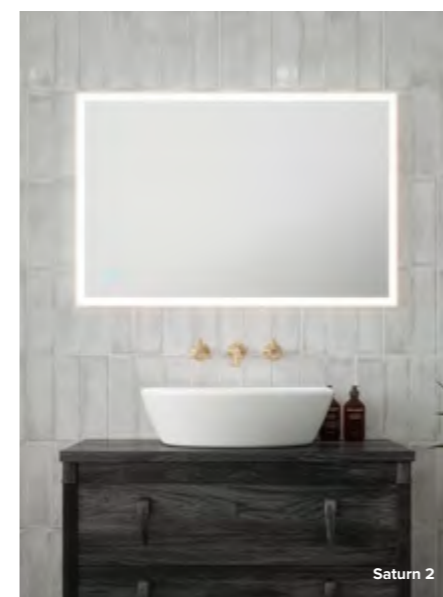

Saturn 1, 2 and 3 mirrors

The Saturn LED mirrors feature a diffused illuminated border to all edges, which provide a uniform light output. Can be positioned portrait or landscape.

Saturn 1	£273.89
W500 × H600 × D28mm	SY9030
Saturn 2	£387.84
W900 × H600 × D28mm	SY9031
Saturn 3	£463.15
W1150 × H600 × D28mm	SY9032