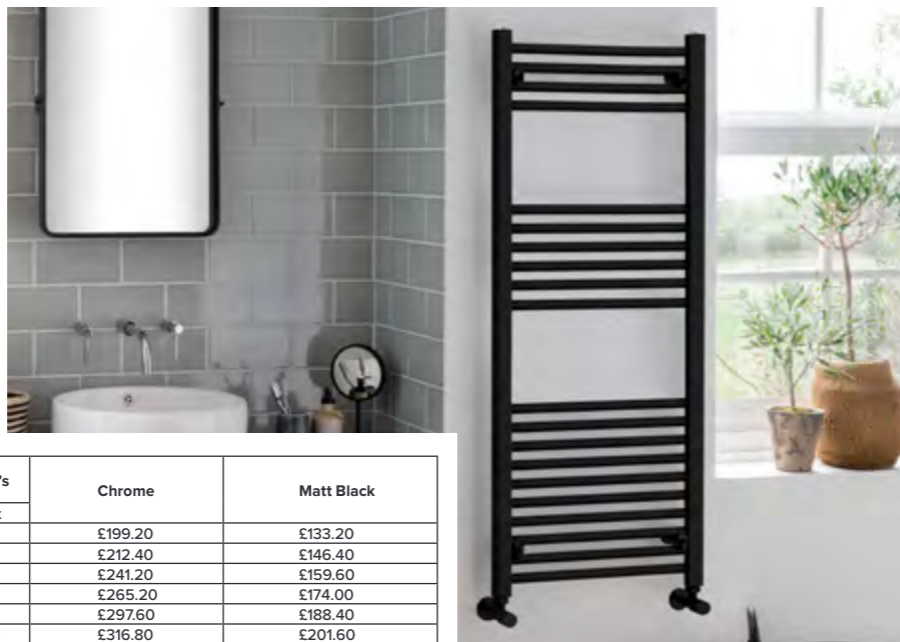

IPG towel rail
22mm wall mounted IPGT

Our IPG rail has adjustable brackets through the crossbars, which offers freedom and ease of installation. The amount of rails are ideal for optimum efficiency. This contemporary rail is a modern example of proficient design.

Chrome available in varied other sizing.