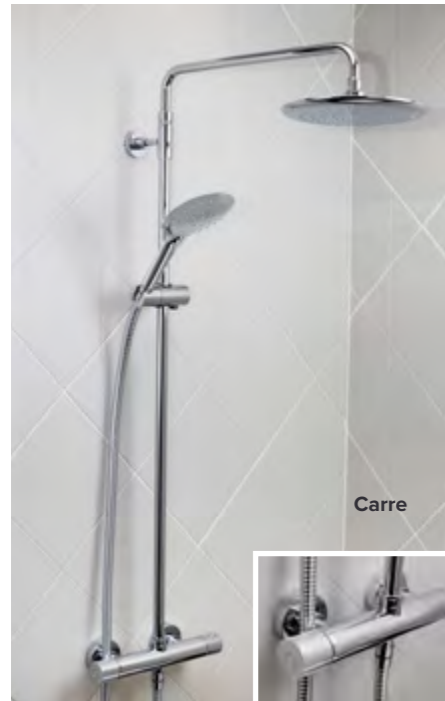

All prices in this brochure are inclusive of VAT and are correct at the time of printing

BRISTAN

Buzz thermostatic bar shower

With its modern simplicity and curved design, Buzz offers the perfect combination of a height adjustable fixed head and multi-function handset practicality, whilst including handy features to ensure the shower is safe for all the family.

It also comes with Bristan's unique Wallmount 12 with isolation built in making installation and servicing simple.

Black	£319.00 BUZ SHXDIVCTFF BLK
Chrome	£306.00 BUZ2 SHXDIVCTFF C

Buzz

Carre

Carre thermostatic bar shower

Versatile Carre has been designed to blend well with almost any bathroom, with an adjustable height rigid riser, sleek chrome shower heads, and unique tactile handles.

It also comes with Bristan's unique Wallmount 12 with isolation built in making installation and servicing simple.