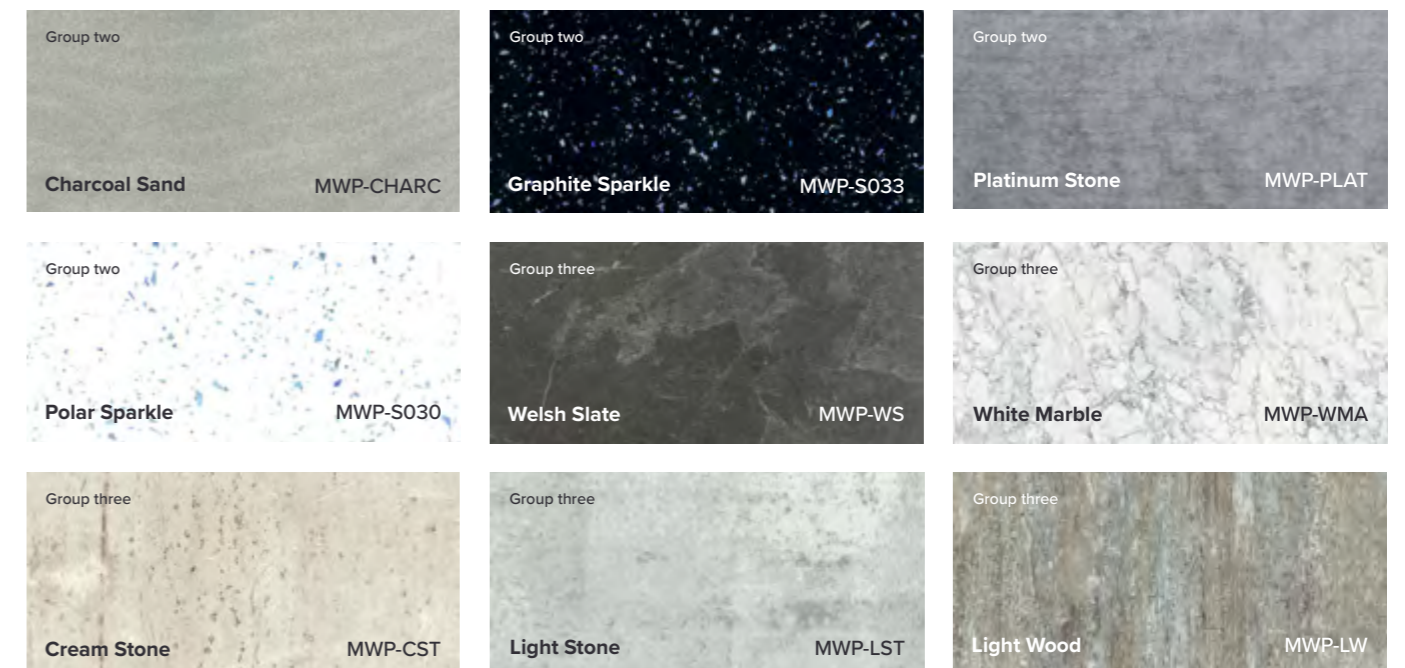

Timeless Welsh Slate

Timeless panels	L2420 × W585 × D11mm		L2420 × W900* × D11mm		L2420 × W1210** × D11mm	
	Group two	Group three	Group two	Group three	Group two	Group three
Tongue and groove	£147.32	£165.05	£274.49	£310.00	£274.49	£310.00
Square edge	—	—	£254.38	£289.88	£254.38	£289.88

*T&G are W880

**T&G are W1185