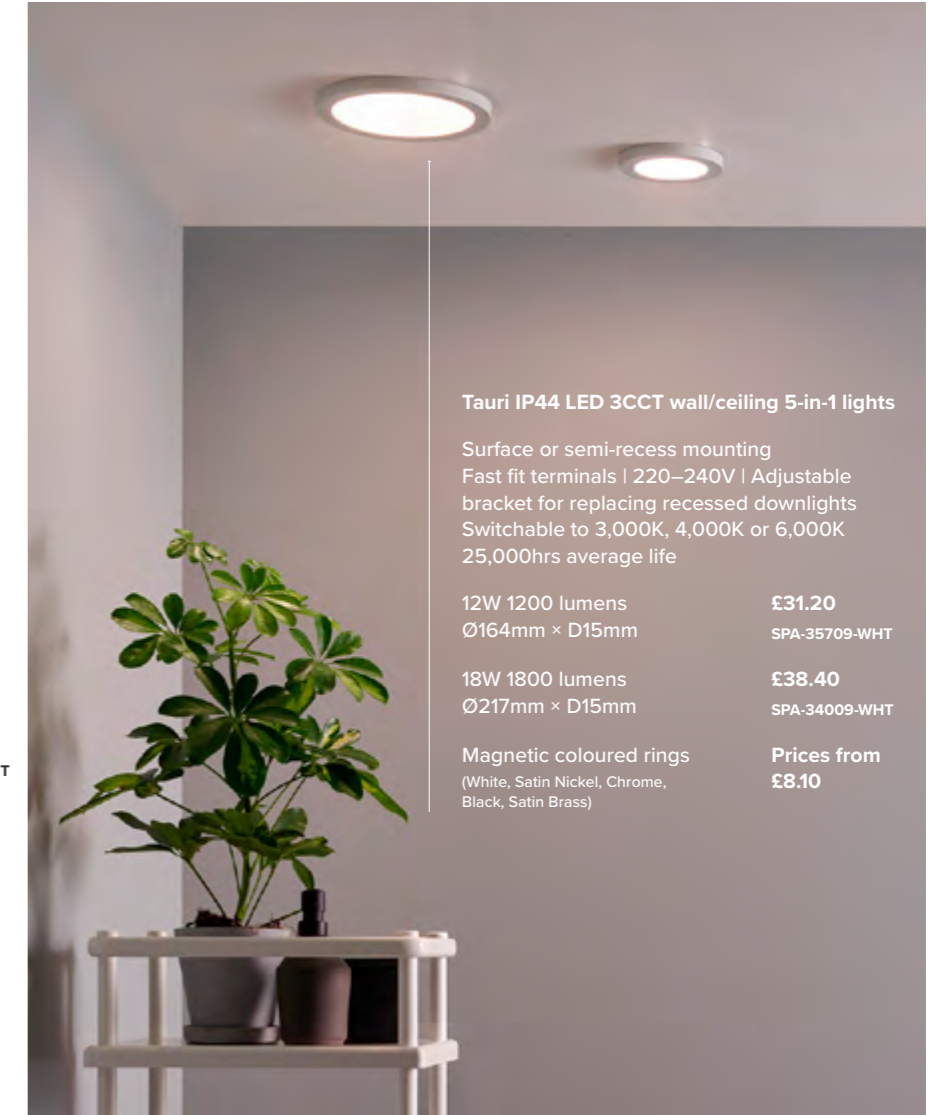

Rhom IP65 fire rated dimmable downlighter

220–240V | 8W 900 lumens | Available in 7 colours | Switchable to 3,000K, 4,000K or 6,000K | 50,000hrs average life

Ø87 × D65mm (cut out Ø70mm)

Chrome	£19.50 SPA-38572-CHR
Satin Black	£19.50 SPA-38572-SBLK
Matt White	£19.50 SPA-38572-MWHT

Tauri IP44 LED 3CCT wall/ceiling 5-in-1 lights

Surface or semi-recess mounting
Fast fit terminals | 220–240V | Adjustable bracket for replacing recessed downlights
Switchable to 3,000K, 4,000K or 6,000K
25,000hrs average life

12W 1200 lumens **£31.20**
Ø164mm × D15mm SPA-35709-WHT

18W 1800 lumens **£38.40**
Ø217mm × D15mm SPA-34009-WHT

Magnetic coloured rings **Prices from £8.10**
(White, Satin Nickel, Chrome, Black, Satin Brass)