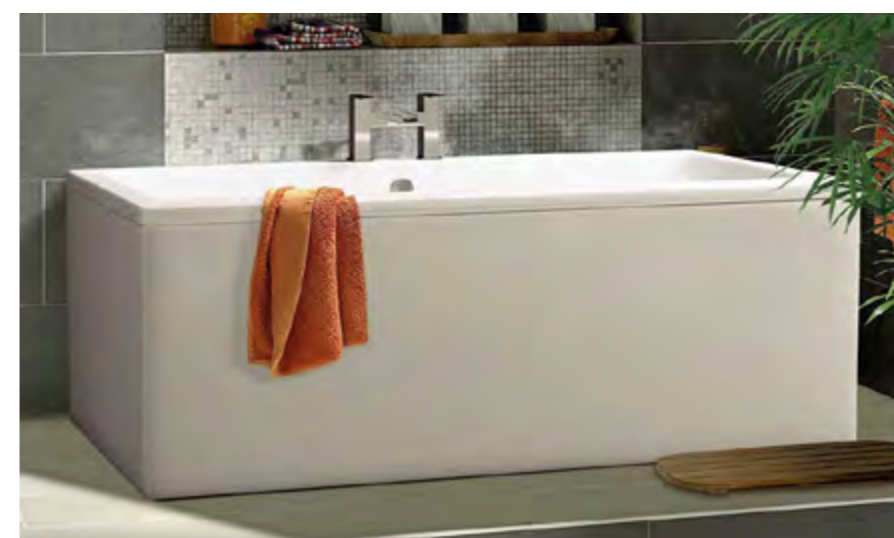

Iduna double ended bath (no tap hole)

W700 × L1700mm	£465.00 INDI-IDUM342PREM
W750 × L1700mm	£616.00 INDI-IDUM343PREM
W800 × L1700mm	£644.00 INDI-IDUM344PREM
W800 × L1800mm	£699.00 INDI-IDUM512PREM

Standard finish also available on all baths. Panels also available and sold separately.