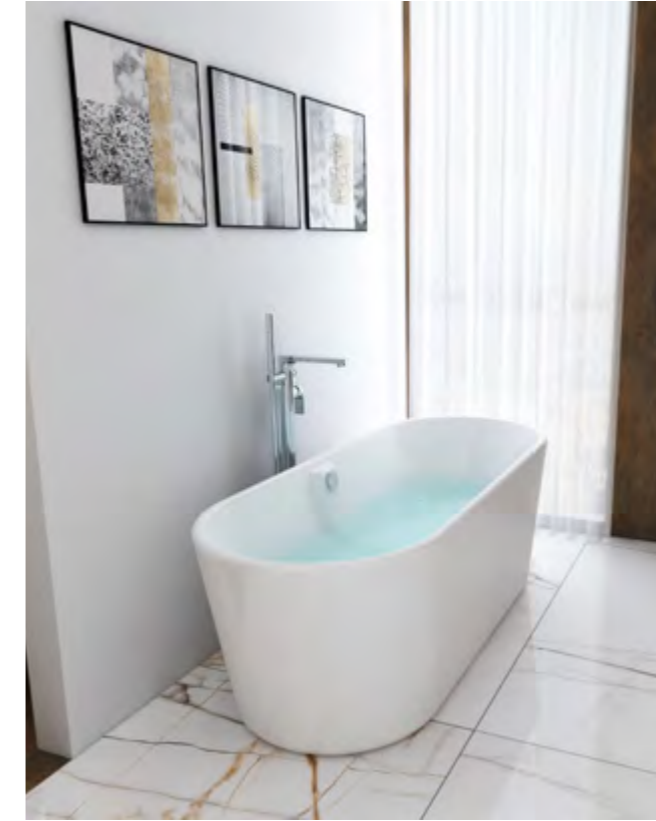

Grace
Fully reinforced freestanding bath including Chrome overflow and pop up bath waste
L1700mm x W850mm **£1,600.00**
PB1015

Liberty
Fully reinforced freestanding bath (waste not included)
L1700mm x W810mm **£1,778.00**
PB1014

Please ask The IPG member store for details and availability of the full range of products from each brand

Premiercast
Baths of Strength and Beauty

Essence
Fully reinforced freestanding bath (waste not included)
L1700mm x W690mm **£1,640.00** L1500mm x W640mm **£1,490.00**
PB108 PB109