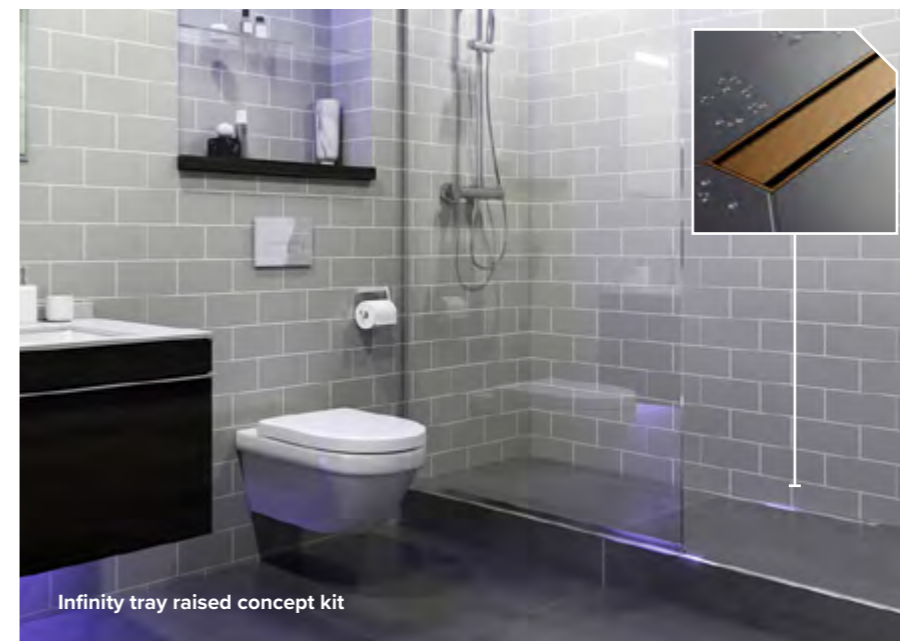

Bespoke wetroom shower trays

If your perfect size tray isn't featured in the standard Abacus Elements range, we can offer a bespoke service. Pop into The IPG store nearest you with a diagram or drawing of your requirements to order yours.

Find the bespoke tray configurator online. Search for; 'Abacus Bespoke Trays'.

Raised wetroom kits

Can be cut to size
For use with tiles only (not suitable for vinyl)

300mm linear raised concept kit

- 40mm or 140mm above floor options available
- 300mm stainless steel linear drain

Sizes from W750 x L1850mm to W900 x L1850mm **Prices from £795.00**

Raised square drain concept kit also available.

Infinity single fall raised concept kit

- 135mm height above floor level
- Tileable linear drain

Sizes from W1800 x L800mm to W1800 x L900mm **Prices from £975.00**