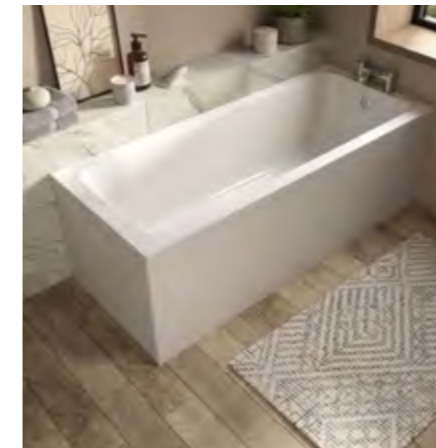

Vale single ended bath

L1700 × D700mm	£438.27
	VAL1770
L1700 × D750mm	£472.06
	VAL1775
L1800 × D800mm	£556.53
	VAL1880