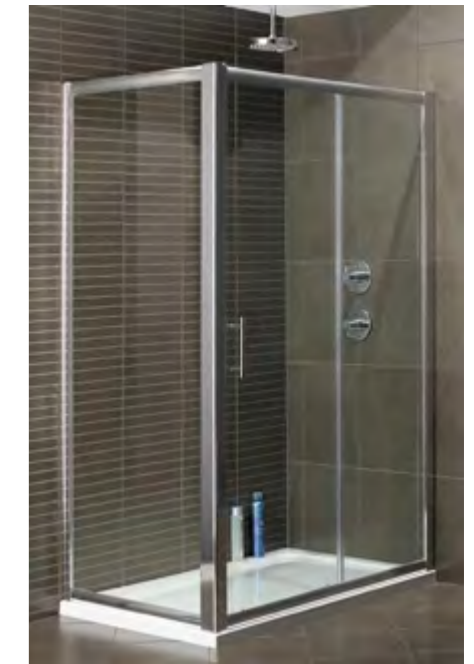

Vodas 6 slider door

- 6mm safety glass
- Available in Chrome or Black

Sizes available from W1000 to W1700mm **Prices from £589.00**