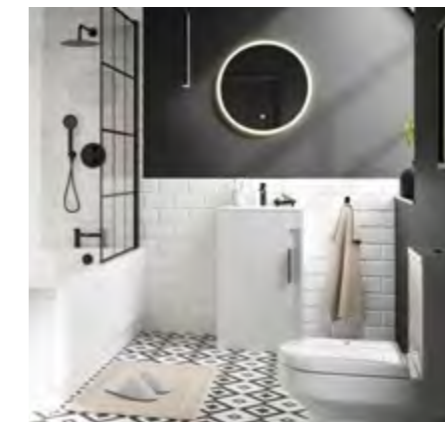

1. Choose your handles (single) **£29.00**
2. 20cm Matt Black **DIFH0042**
   - 20cm Matt Brushed Brass **DIFH0044**
   - 20cm Matt Chrome **DIFH0046**

- Black
- Brushed Brass
- Chrome

Price includes 1 tap hole ceramic basin. Price for any colour.

Wall-hung 510mm 1 door basin unit
W510 × H518 × D390mm **£325.00**

Price includes 1 tap hole ceramic basin. Price for any colour.