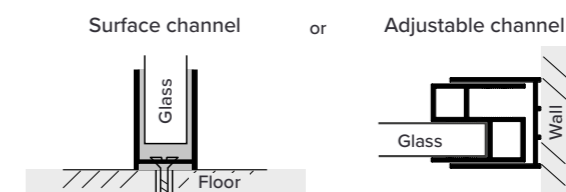

A. Choose your glass channel