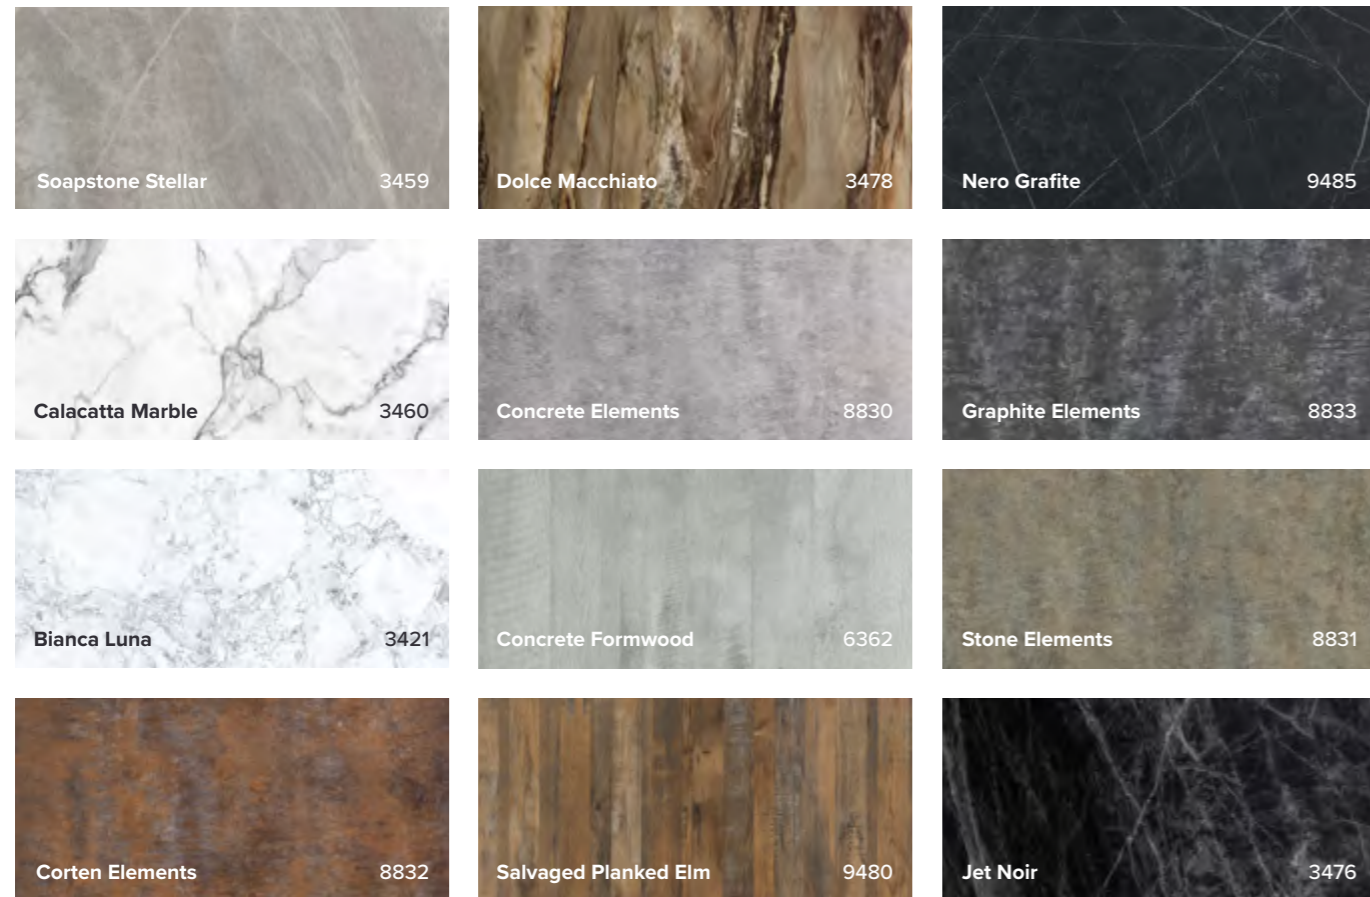

Linda Barker Collection	L2400 × W598 × D11mm	L2400 × W900 × D11mm	L2400 × W1200 × D11mm
Unlipped	£170.11	£340.30	£340.30
Hydrolock®	£194.28	£364.48	£364.48

The Classic Collection

Earth, Stone and Gloss panels feature in this timeless collection.

With a range of gloss or textured finishes including Natural Stone, Precious Stone and Marble. The Classic Collection contains a range of designs to suit any bathroom.