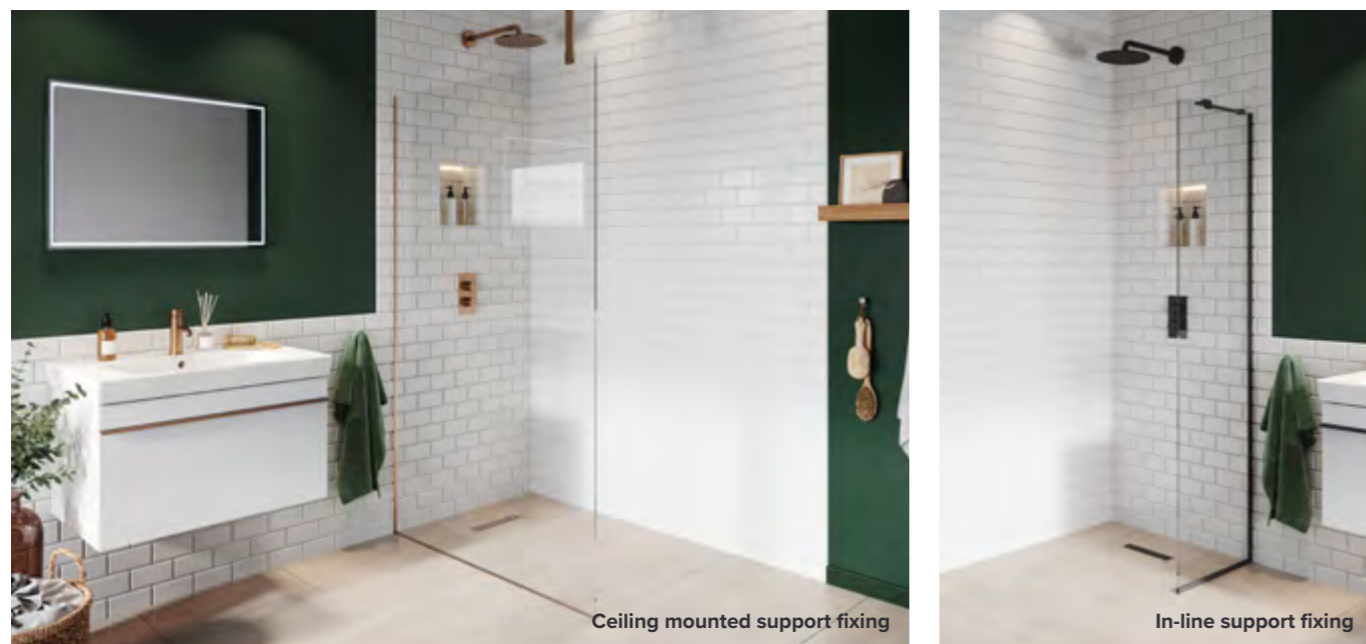

Step 1

Choose your glass size and thickness

Our toughened safety glass wetroom panels come in 12 different widths and both 8mm and 10mm thicknesses. They also have special Easi-Clean coating on one side.