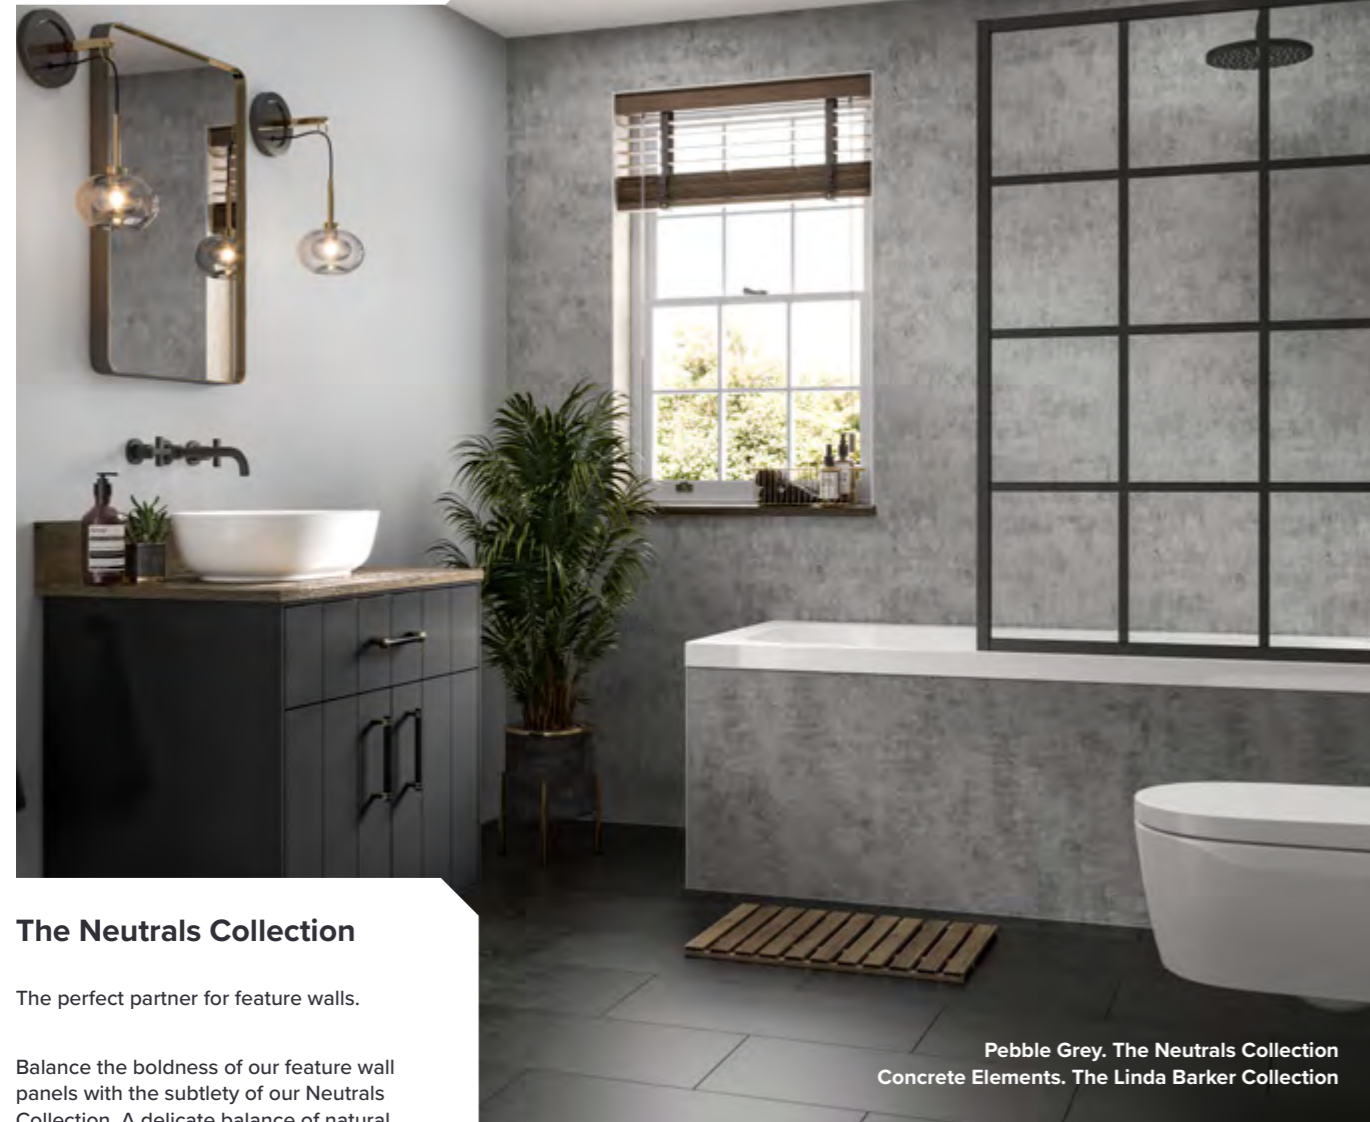

Standard finishes

Premier finishes

Standard finishes	L2400 × W598 × D11mm	L2400 × W900 × D11mm	L2400 × W1200 × D11mm
Unlipped	£135.19	£270.31	£270.31
Hydrolock®	£159.36	£294.48	£294.48
Premier finishes	L2400 × W598 × D11mm	L2400 × W900 × D11mm	L2400 × W1200 × D11mm
Unlipped	£148.78	£297.60	£297.60
Hydrolock®	£172.97	£321.77	£321.77