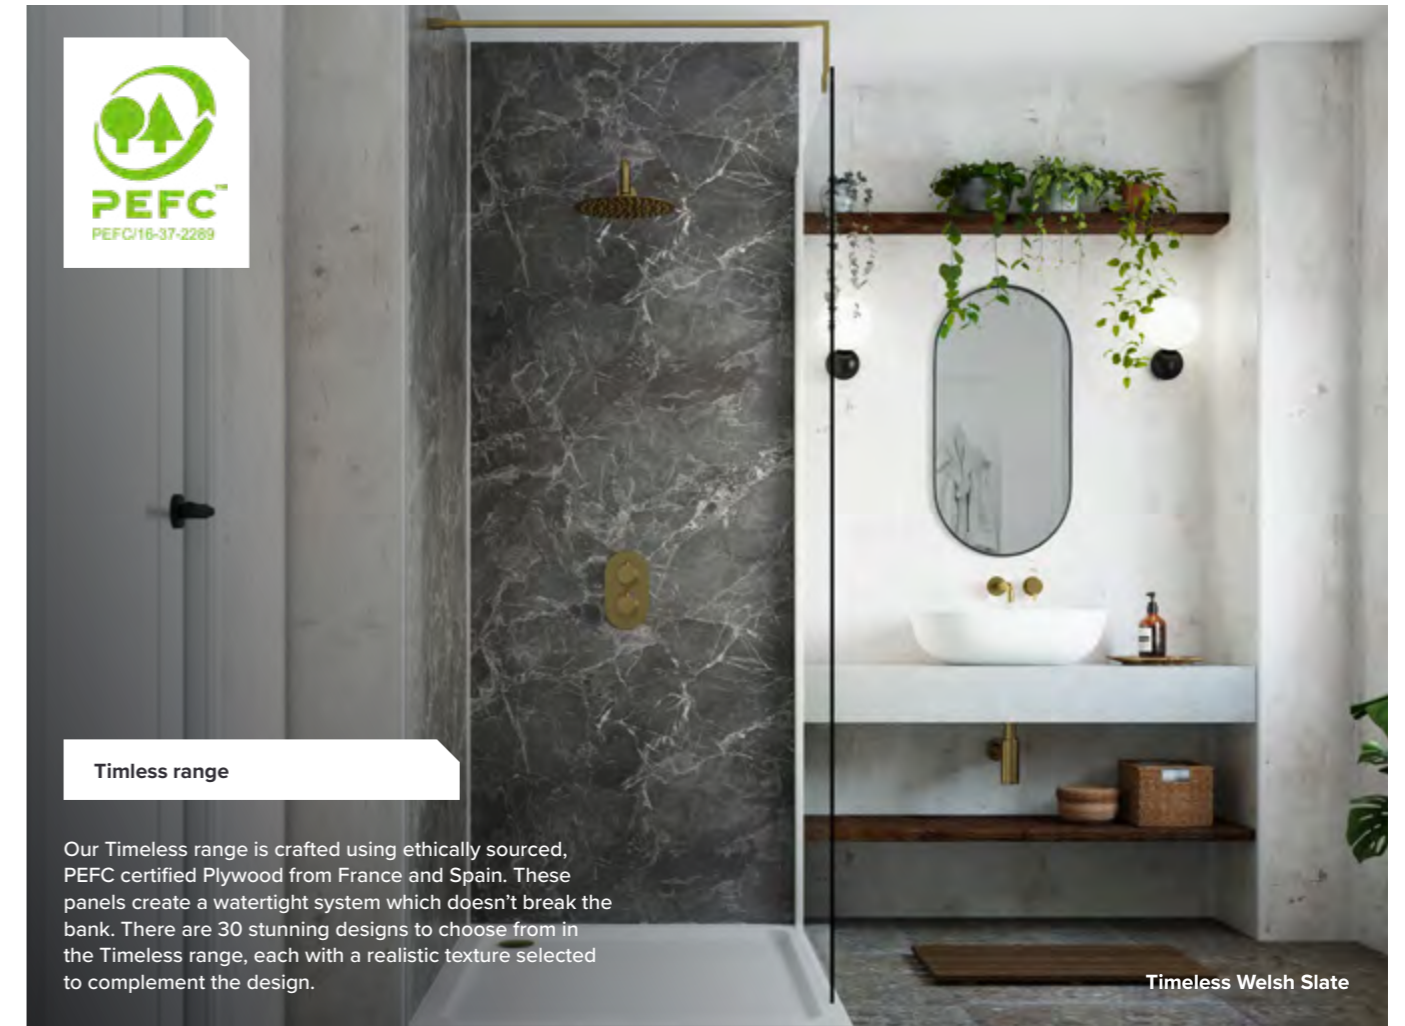

All prices in this brochure are inclusive of VAT and are correct at the time of printing

Mermaid™

INSPIRATIONAL BATHROOM SURFACES

Our Elite range is our most advanced shower panel system yet. It has all the benefits of the Mermaid system, with the added advantage of achieving an incredible seamless finish that requires no trims. With our Elite panels it is easy to create an unforgettable, modern looking bathroom that is equally practical. Kits are also available.

Mermaid Elite comes with a 15 year guarantee when you use our complete adhesive and sealant, which are colour matched to achieve a truly seamless finish.

Elite range

Elite Athena Marble

Elite panels	L2420 × W600 × D11mm		L2420 × W1200 × D11mm	
	Group two	Group three	Group two	Group three
Tongue and groove	£201.76	£225.17	£403.54	£439.60
Postformed edge	—	—	£403.54	£439.60

Timeless range

Our Timeless range is crafted using ethically sourced, PEFC certified Plywood from France and Spain. These panels create a watertight system which doesn't break the bank. There are 30 stunning designs to choose from in the Timeless range, each with a realistic texture selected to complement the design.