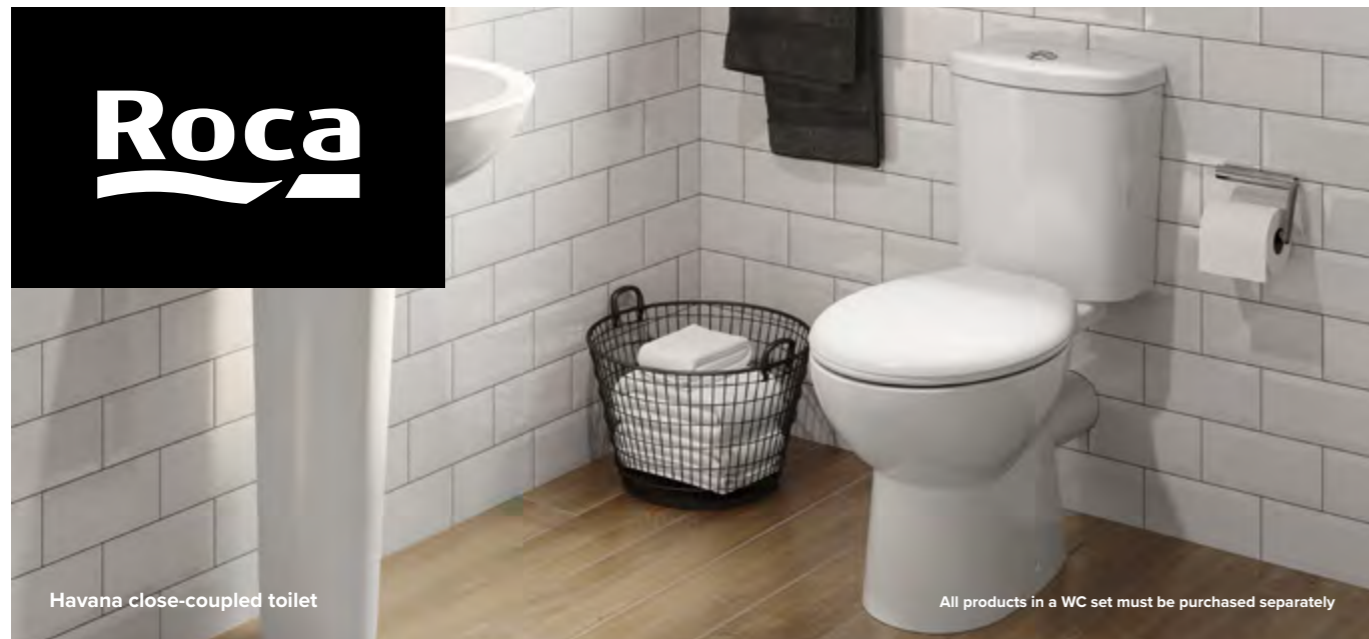

All products in a WC set must be purchased separately