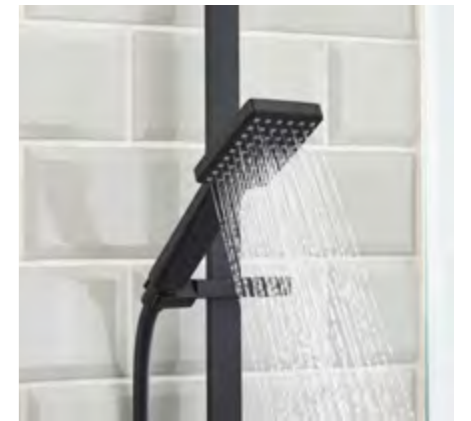

Cobalt shower pack

Order just one code to get everything you need for the perfect shower.

Black	£589.00 COBALT BLK SHWR PK
Chrome	£495.00 COBALT SHWR PK2