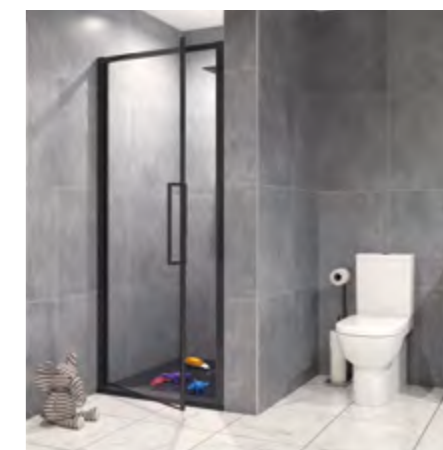

Also available as two door quadrant.

Wave hinged – Silver (8mm thick)

Sizes available from W700 to W1000mm **Prices from £578.61**

Wave slider – Silver (8mm thick)

Sizes available from W1000 to W1700mm **Prices from £742.13**

Wave slider – Black (8mm thick)

Sizes available from W1000 to W1700mm **Prices from £742.13**

Wave hinged – Black (8mm thick)

Sizes available from W750 to W1000mm **Prices from £612.57**

Uno square shower tray