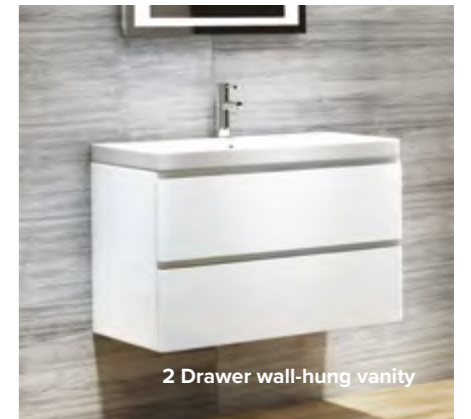

4 Drawer wall-hung vanity unit