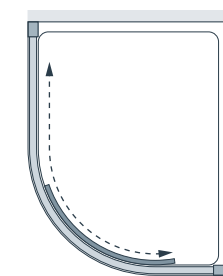

Single Door Quadrant

Offset Left-Hand Tray

Offset Right-Hand Tray

Specification and Prices

Single Door Quadrant

You must order BOTH product codes for your chosen size.

Standard Sizes (width x height)	Width Adjustment	Door Opening	Curve fixed panel size	Flat fixed panel size	Price Exc. VAT	Price Inc. VAT	Order Codes
900 x 1950	865-890	500	545	305	£779.86	£935.83	1 x WAVRSD090B & 1 x WAVRSDDG