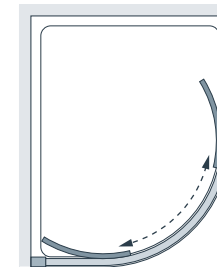

Offset Left-Hand Tray