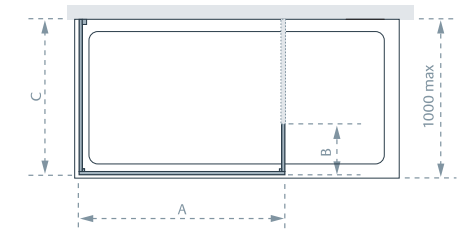

Shower Panel, End Panel & Bypass Panel

Specification and Prices

Shower Panel (A)

Standard Sizes (A x height)	Width – No Adjustment	Price Exc. VAT	Price Inc. VAT	Order Code
700 x 2000	720	£387.05	£464.46	LK814-070S
750 x 2000	770	£419.15	£502.98	LK814-075S
850 x 2000	870	£445.75	£534.90	LK814-085S
950 x 2000	970	£467.76	£561.31	LK814-095S
1050 x 2000	1078	£491.61	£589.93	LK814-105S
1150 x 2000	1178	£516.37	£619.64	LK814-115S
1350 x 2000	1378	£554.89	£665.87	LK814-135S

Bypass Panel (B)

Standard Sizes (B x height)	Width – No Adjustment	Price Exc. VAT	Price Inc. VAT	Order Code
200 x 2000*	200	£187.10	£224.52	LK812-20S
320 x 2000	320	£199.94	£239.93	LK812-32S
400 x 2000	397	£212.78	£255.34	LK812-40S

End Panel (C)

Standard Sizes (C x height)	Width Adjustment	Price Exc. VAT	Price Inc. VAT	Order Code
700 x 2000	670 - 705	£376.96	£452.35	LK818-070S
750 x 2000	720 - 755	£391.63	£469.96	LK818-075S
800 x 2000	770 - 805	£403.56	£484.27	LK818-080S
900 x 2000	870 - 905	£428.32	£513.98	LK818-090S
1000 x 2000	970 - 1005	£456.75	£548.10	LK818-100S

20mm Extension Profile £33.02 Inc. VAT (LK8LEPS Silver) – see page 183.

*Should be used on tray depths of ≤750mm to ensure suitable opening is available.

All measurements are in mm

Please Note: To create your Andora showering space you will need to select one product from each table.