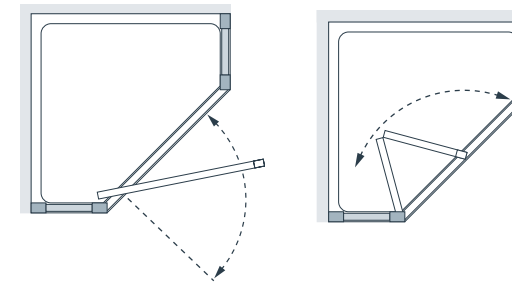

Bold lines and a striking shape make this framed pentagon a distinctive choice with the freedom to add a pivot door or, as shown, a bi-fold design.

from £893.70 Inc. VAT

Specification and Prices

	Standard Sizes (width x height)	Width Adjustment	Door Opening	Price Exc. VAT	Price Inc. VAT	Order Code Silver	Order Code White
Pentagon Side Panels	350 x 1850	340 - 400	n/a	£370.54	£444.65	LPE34-40S	LPE34-40W
Framed Bi-Fold Door	700 x 1850	660 - 720	480	£450.33	£540.40	LK1B070S	LK1B070W
Framed Pivot Door	700 x 1850	660 - 720	450	£374.21	£449.05	LK1P070S	LK1P070W