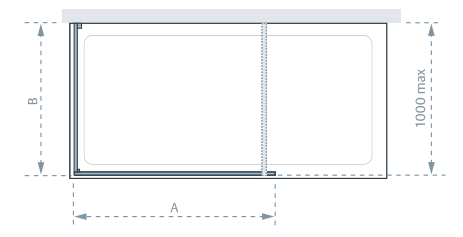

Shower Panel & End Panel