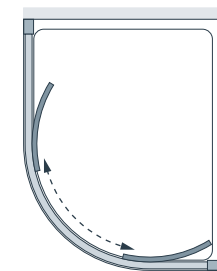

Offset Left-Hand Tray

Offset Right-Hand Tray

Alternative Chrome Plate
Stainless Steel Loop Handle
£33.02 Inc. VAT
SK-130

Specification and Prices

Quadrant

Standard Sizes (width x height)	Width Adjustment	Door Opening	Price Exc. VAT	Price Inc. VAT	Previous Code	Order Code
800 x 1850	765 - 795	370	£781.38	£937.66	LKV3R080S	1 x CLV3R080S & 1 x CLV3RDG
900 x 1850	865 - 895	530	£801.87	£962.25	LKV3R090S	1 x CLV3R090S & 1 x CLV3RDG
1000 x 1850	965 - 995	530	£819.69	£983.63	LKV3R100S	1 x CLV3R100S & 1 x CLV3RDG