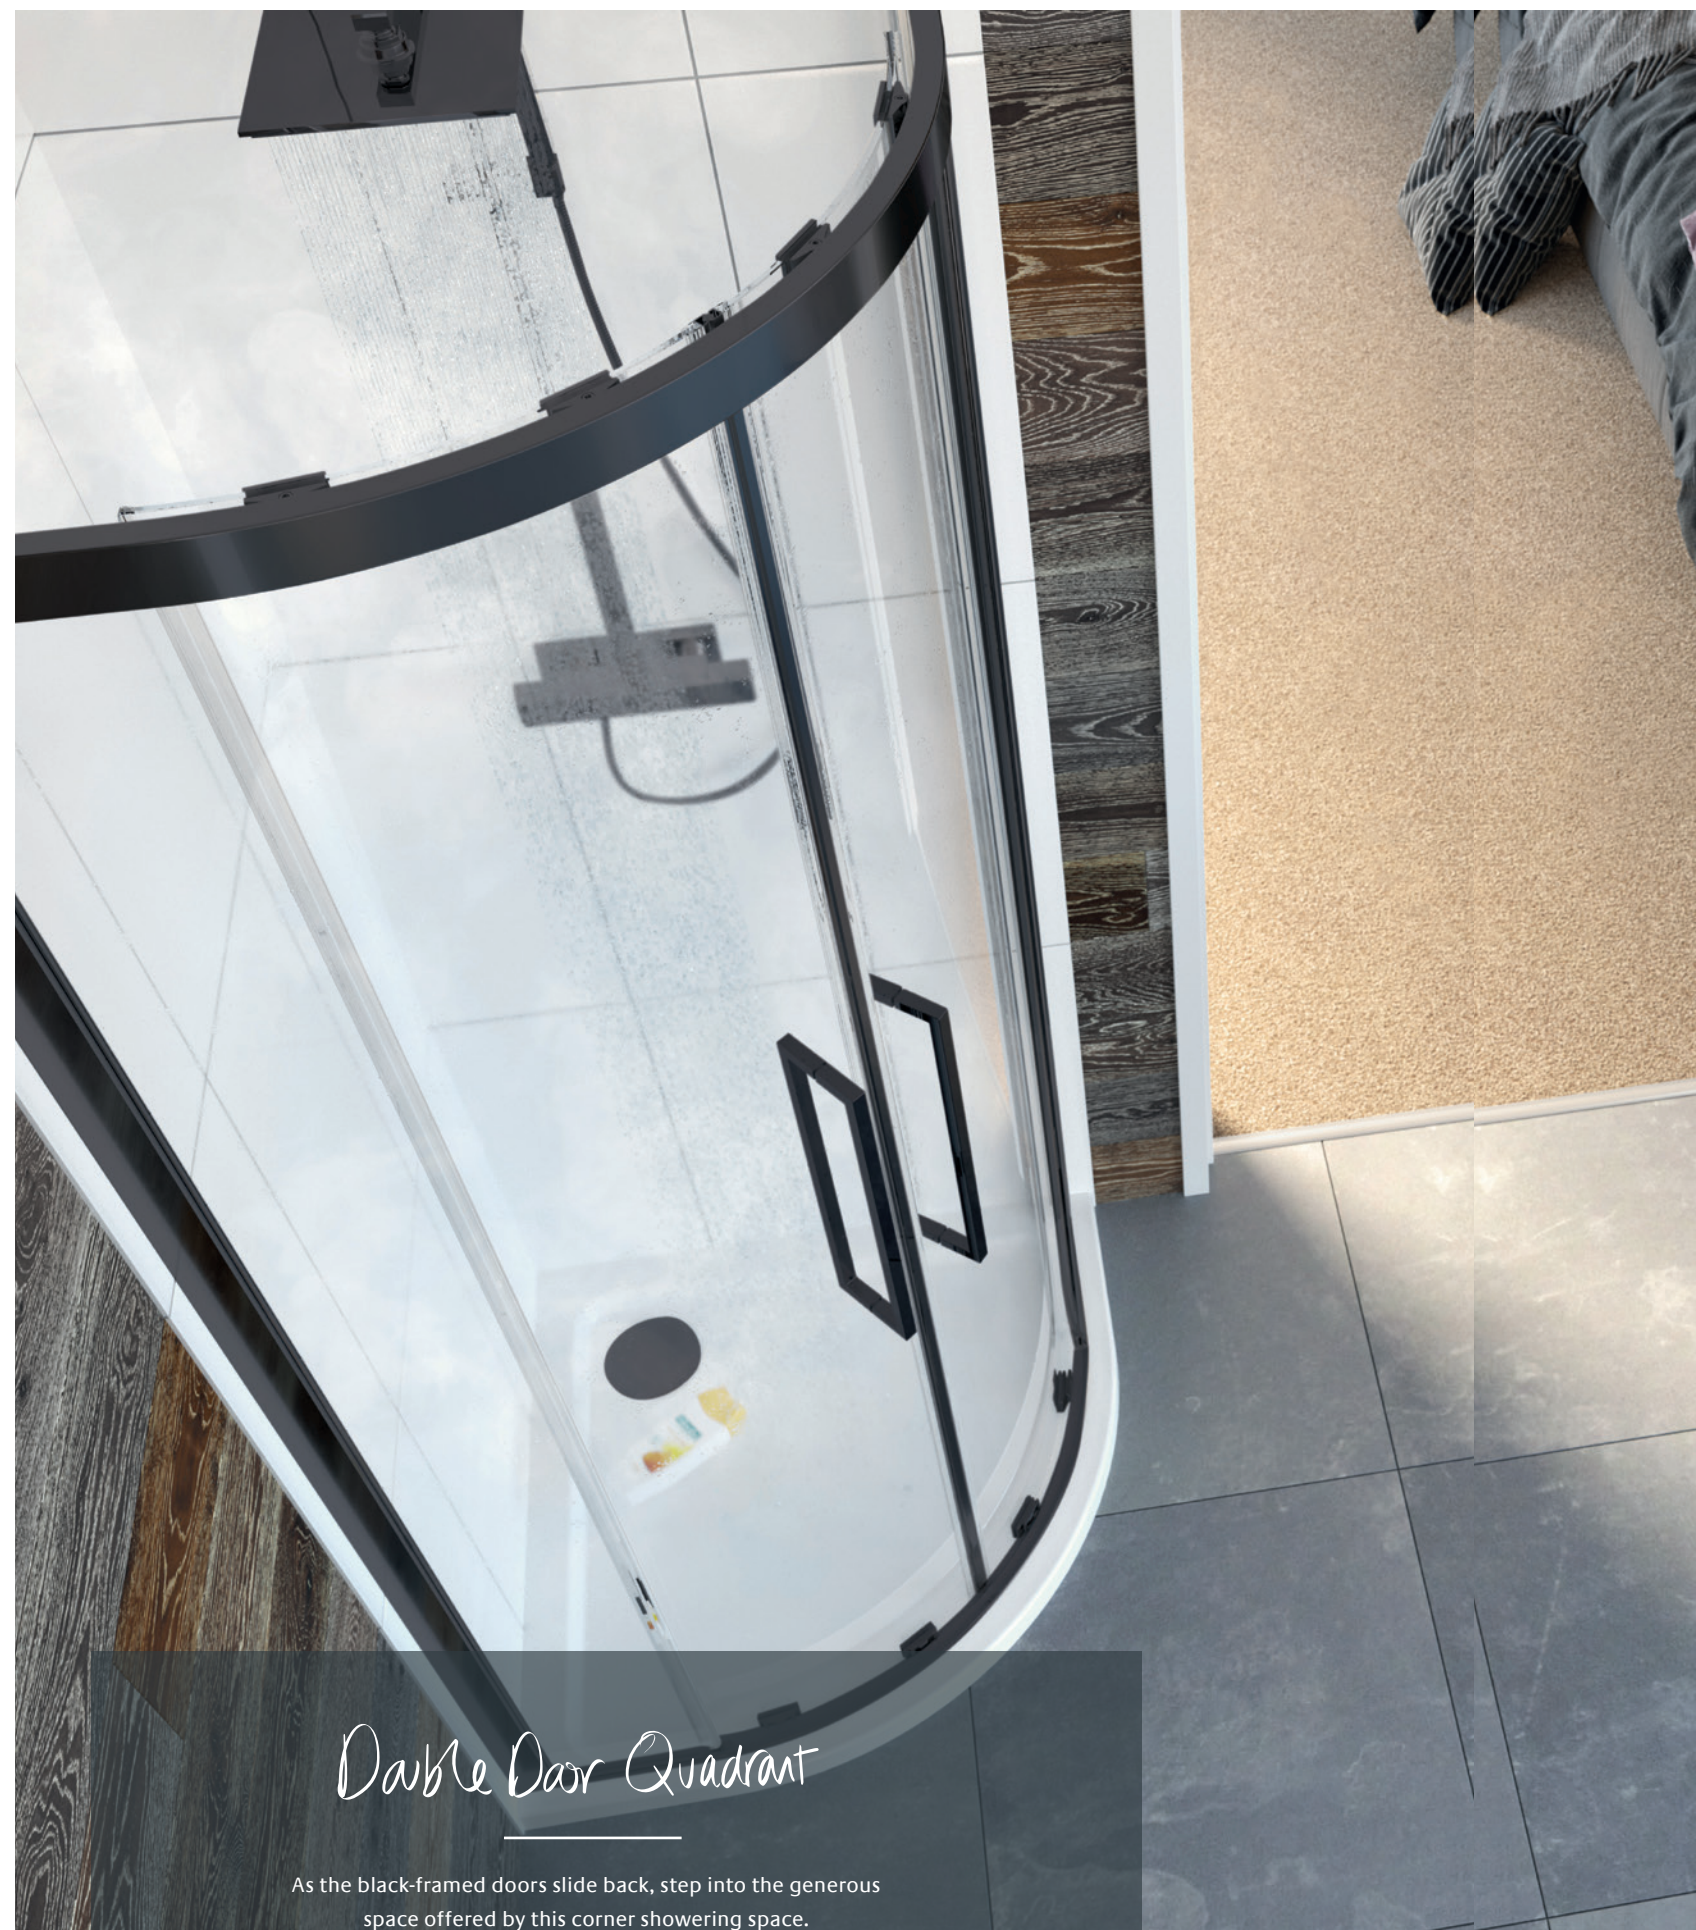

WAVR090B & WAVRDG 900mm Double Door Quadrant

Double Door Quadrant

As the black-framed doors slide back, step into the generous space offered by this corner showering space.

from £935.83 Inc. VAT

Specification and Prices

Double Door Quadrant

You must order BOTH product codes for your chosen size.

Standard sizes (width x height)	Width Adjustment	Door Opening	Price Exc. VAT	Price Inc. VAT	Order Codes
900 x 1950	865-890	550	£702.29	£842.75	1 x WAVR090B & 1 x WAVRDG

Offset Double Door Quadrant

You must order BOTH product codes for your chosen size.

Standard sizes (w x d x h)	Width Adjustment	Door Opening	Price Exc. VAT	Price Inc. VAT	Order Codes
1000 x 800 x 1950	965-990 & 765-790	470	£752.61	£903.13	1 x WAVR108B & 1 x WAVRDG
1200 x 800 x 1950	1165-1190 & 765-790	470	£788.25	£945.90	1 x WAVR128B & 1 x WAVRDG
1200 x 900 x 1950	1165-1190 & 865-890	550	£807.11	£968.54	1 x WAVR129B & 1 x WAVRDG

15mm Extension Profile £45.28 Inc. VAT (WAVLEPB Black) – see page 183.

Wave Black Quadrant doors are 8mm glass and the fixed panels are 6mm glass. All measurements are in mm