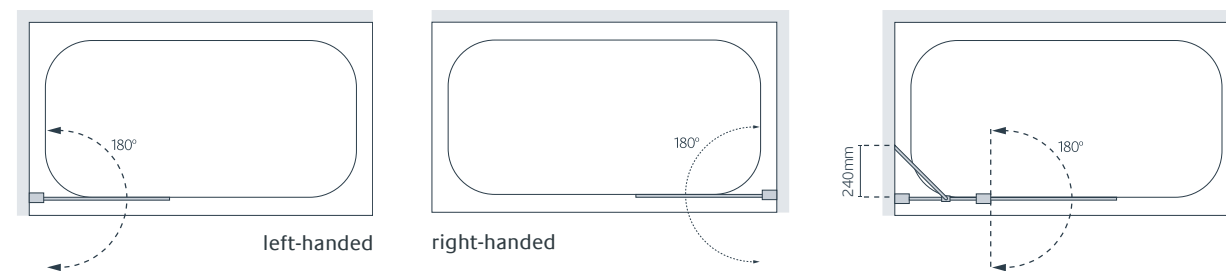

Specification and Prices

Standard Sizes (width x height)	Width Adjustment	Price Exc. VAT	Price Inc. VAT	Order Code
800 x 1500	800 - 825	£277.98	£333.58	SS50B
944 (318 + 626) x 1500	945 - 970	£452.61	£543.14	SS60B

SS50 and SS60 also available in Silver - see Bath Screens, page 164.

All measurements are in mm