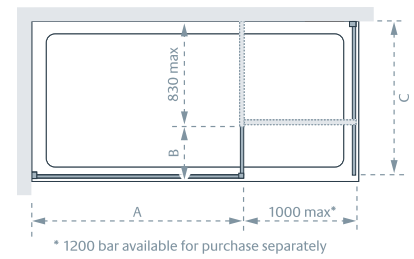

from £1224.98 Inc. VAT

Shower Panel, Side Panel & Bypass Panel

Specification and Prices

Shower Panel (A)

Standard Sizes (A x height)	Width Adjustment	Price Exc. VAT	Price Inc. VAT	Order Code
800 x 2000	770 - 805	£463.17	£555.81	LK812-080S
900 x 2000	870 - 905	£498.94	£598.73	LK812-090S
1000 x 2000	970 - 1005	£517.29	£620.74	LK812-100S
1100 x 2000	1080 - 1115	£543.88	£652.66	LK812-110S
1200 x 2000	1180 - 1215	£569.57	£683.48	LK812-120S
1400 x 2000	1380 - 1415	£600.75	£720.90	LK812-140S