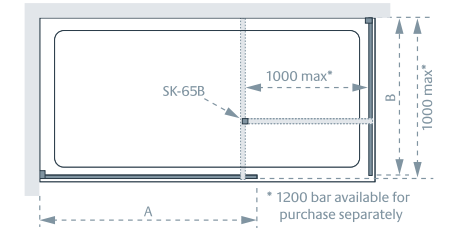

from £283.96 Inc. VAT

Shower Panel

Shower Panel & Side Panel

Specification and Prices

Shower Panel (A) & Optional Side Panel (B)

Standard Sizes (A / B x height)	Width Adjustment	Price Exc. VAT	Price Inc. VAT	Order Code
200 x 2000*	200 - 215	£236.63	£283.96	LK810-020S
320 x 2000*	320 - 335	£262.31	£314.77	LK810-032S
400 x 2000*	395 - 410	£279.74	£335.69	LK810-040S
500 x 2000*	495 - 510	£303.58	£364.30	LK810-050S
600 x 2000*	595 - 610	£325.60	£390.72	LK810-060S
700 x 2000	655 - 690	£370.54	£444.65	LK810-070S
750 x 2000	705 - 740	£376.96	£452.35	LK810-075S
800 x 2000	755 - 790	£385.21	£462.26	LK810-080S
900 x 2000	855 - 890	£409.98	£491.97	LK810-090S
1000 x 2000	955 - 990	£485.19	£582.22	LK810-100S
1100 x 2000	1065 - 1100	£510.87	£613.04	LK810-110S
1200 x 2000	1165 - 1200	£534.71	£641.66	LK810-120S
1400 x 2000	1365 - 1400	£569.57	£683.48	LK810-140S