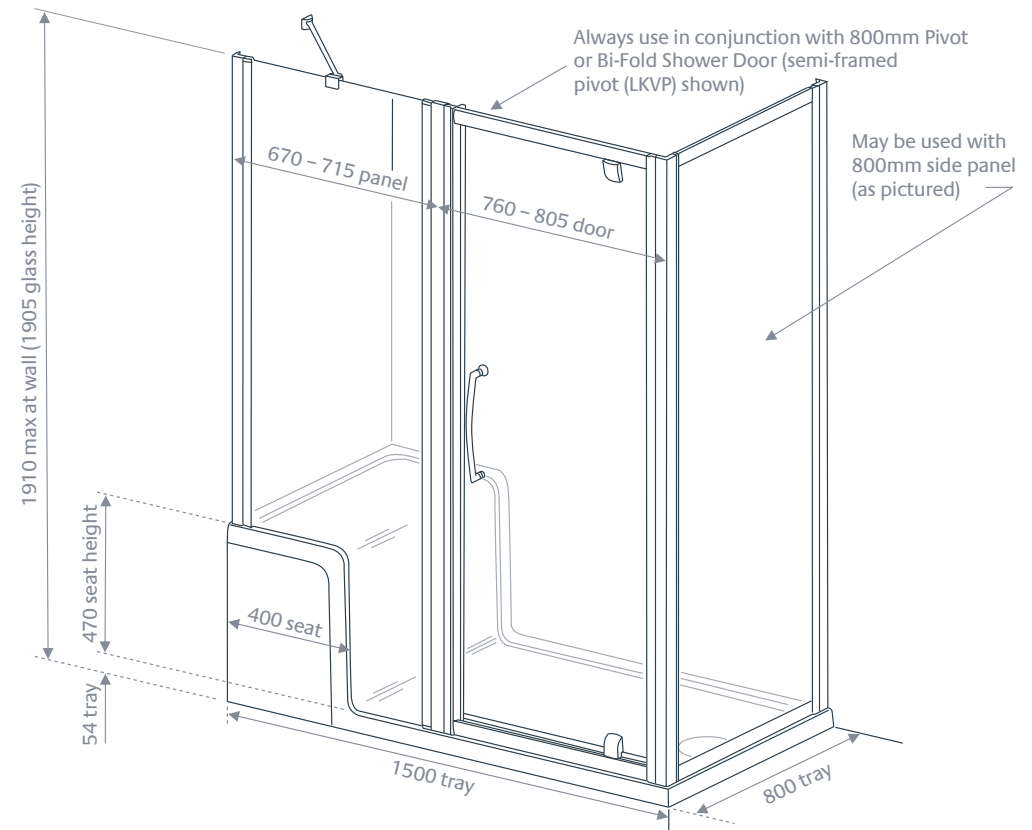

Specification and Prices

	Overall Size (width x height)	Width Adjustment	Door Opening	Price Exc. VAT	Price Inc. VAT	Order Code
In-line Panel (for Seat Tray)	700 x 1850	670 - 715	n/a	£398.97	£478.77	LKIST700S

Door Options	Overall Size (width x height)	Width Adjustment	Door Opening	Price Exc. VAT	Price Inc. VAT	Order Code
Framed Pivot	800 x 1850	760 - 805	490	£413.65	£496.38	LK1P080S
Framed Bi-Fold	800 x 1850	760 - 805	580	£494.36	£593.23	LK1B080S
Semi-Framed Pivot	800 x 1850	760 - 805	500	£463.17	£555.81	LKVP080S
Semi-Framed Bi-Fold	800 x 1850	760 - 805	525	£555.81	£666.97	LKVB080S

	Overall Size	Width Adjustment	Door Opening	Price Exc. VAT	Price Inc. VAT	Order Code
Shower Seat Tray	1500 x 800	n/a	n/a	£1,396.73	£1,676.07	LKST8015

800mm Classic Side Panel, Semi-framed or Framed can be ordered separately for a corner installation – see pages 150 and 152.

All measurements are in mm