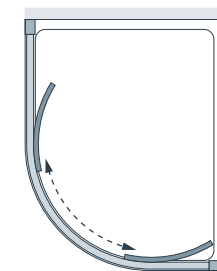

Offset Right-Hand Tray