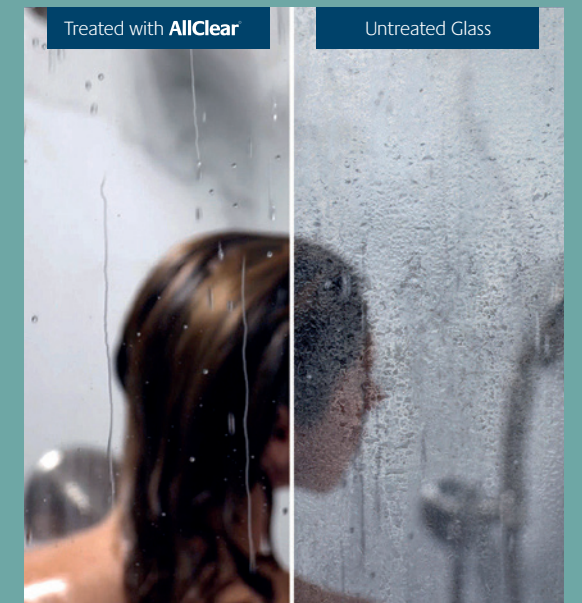

Experience the true colours of your showering space with PureVue^{HD} crystal clear, low iron glass.

PureVue^{HD} low iron glass reduces the green hue in standard glass to near-zero, so glass is clearer, lighter and brighter.

PureVue^{HD} is included in our Island and Coastline Collections, and selected Walk-Ins at no extra cost.

Normal glass
has a green tinge

AllClear[®] from Lakes

Less time scrubbing, more 'me' time.

The shower is often one of the most in-demand utilities in a busy household, which can make it hard to keep clean and looking good. That's why we introduced AllClear[®] advanced glass coating, available on both sides of the glass as standard and at no extra cost.

A simple wipe clean with a damp cloth of the specially-treated glass keeps it looking like new, so your relaxing shower isn't spoiled by smears and smudges or having to squeegee when you step out.

Lakes Glass with AllClear[®] is 10 times more scratch and impact resistant than standard glass, so it can handle whatever life throws at it.

The science behind clear glass.

The microscopic nanoparticles in AllClear[®]'s innovative bonded coating fills the gaps in the naturally pitted surface of the glass to ensure water, limescale and soap scum simply slides off. So it's less scrubbing for you and it removes the need for harsh chemical cleaners that can harm the environment.