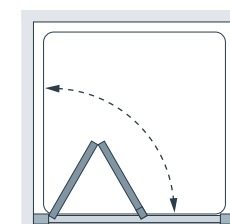

Specification and Prices

Standard Sizes (width x height)	Width Adjustment	Door Opening	Price Exc. VAT	Price Inc. VAT	Order Code Silver
700 x 1950	650-700	415	£581.75	£698.10	WAVB070S
750 x 1950	700-750	465	£605.86	£727.03	WAVB075S
800 x 1950	750-800	515	£639.40	£767.28	WAVB080S
900 x 1950	850-900	615	£679.23	£815.08	WAVB090S
1000 x 1950	950-1000	715	£731.64	£877.97	WAVB100S

15mm Extension Profile £45.28 Inc. VAT (WAVLEPS)
Also available in matt black as part of our Wave Black Collection, see page 54.
Compatible with Wave Side Panel, Framed – see page 38.

All measurements are in mm

WAVB090S 900mm Silver Bi-Fold Door, Semi-framed

Bi-fold Door

Semi-framed

With great access, the benefits of a bi-fold are clear to see. Offering a versatile space-saving solution, the inward opening mechanism doesn't intrude into the bathroom.

from £698.10 Inc. VAT