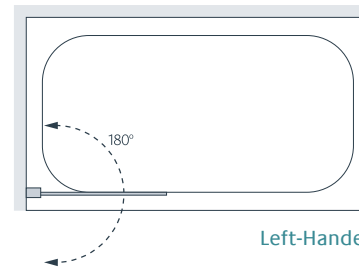

Right-Handed

Left-Handed