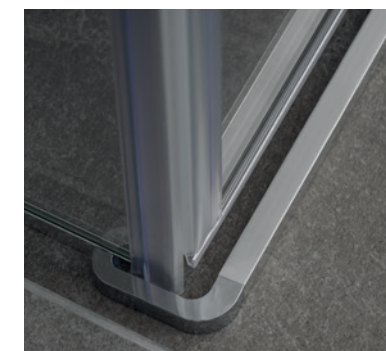

Specification and Prices

Door & Hinge Panel (A)

Standard Sizes (A x height)	Width Adjustment	Door Opening (D)	Price Exc. VAT	Price Inc. VAT	Order Code
750 x 2000	720 - 750	488	£834.63	£1,001.56	LK801-075S
800 x 2000	760 - 790	528	£842.88	£1,011.46	LK801-080S
900 x 2000	860 - 890	628	£866.73	£1,040.08	LK801-090S
1000 x 2000	960 - 990	728	£889.66	£1,067.59	LK801-100S

Please Note: To create your Grenada showering space you will need to select one product from each table.

Side Panel (B)

Standard Sizes (B x height)	Width Adjustment	Price Exc. VAT	Price Inc. VAT	Order Code
700 x 2000	670 - 685	£345.77	£414.93	LK805-070S
750 x 2000	730 - 745	£358.62	£430.34	LK805-075S
800 x 2000	770 - 785	£368.70	£442.45	LK805-080S
900 x 2000	870 - 885	£391.63	£469.96	LK805-090S
1000 x 2000	970 - 985	£414.56	£497.48	LK805-100S

You must also order the following Bracing Bar to secure the Side Panel.

Bracing Bar (C)

	Price Exc. VAT	Price Inc. VAT	Order Code
Bracing Bar	£107.31	£128.77	W8-052

20mm Extension Profile £33.02 Inc. VAT (LK8LEPS Silver)

Grenada can be adjusted for out-of-plumb walls by a maximum of 15mm (for each mounting wall) over the height of the product. The hinge provides a further 15mm adjustment.

Not suitable for installations with tray rims <50mm wide.

All measurements are in mm