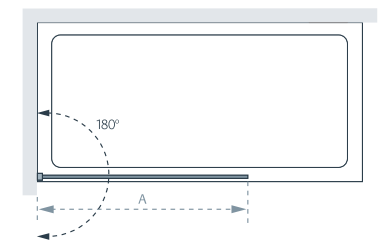

Hinged Shower Panel