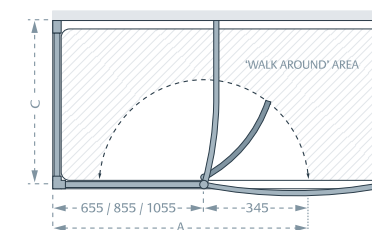

Walk-In with additional Side Panel

Specification and Prices

Front Panel (A)

You must order BOTH product codes for your chosen size

Standard Sizes (width x height)	Width Adjustment	Recommended Tray Size Min	Recommended Tray Size Max	Price Exc. VAT	Price Inc. VAT	Previous Code	Order Code Silver
1000 x 1850 + 85	1000 - 1025	1200	1600	£817.20	£980.64	LWS1000S	1 x CLWS100S & 1 x CLWSDG
1200 x 1850 + 85	1200 - 1225	1400	1800	£862.14	£1,034.57	LWS1200S	1 x CLWS120S & 1 x CLWSDG
1400 x 1850 + 85	1400 - 1425	1600	2000	£895.16	£1,074.20	LWS1400S	1 x CLWS140S & 1 x CLWSDG