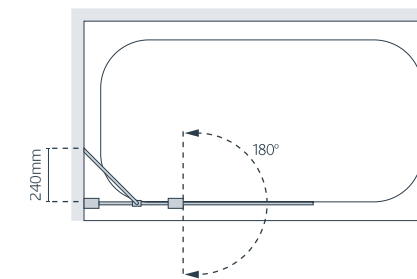

Specification and Prices

Standard Sizes (width x height)	Width Adjustment	Price Exc. VAT	Price Inc. VAT	Order Code Silver
860 x 1400	860 - 885	£290.46	£348.55	SS30S
860 x 1400	860 - 885	£316.29	£379.55	SS33S (with towel rail)
1175 (375 + 800) x 1400	1175 - 1200	£437.47	£524.96	SS40S
1175 (375 + 800) x 1400	1175 - 1200	£463.30	£555.97	SS44S (with towel rail)

All measurements are in mm