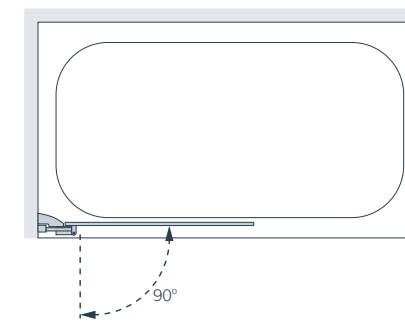

SS130-080S Island Hinged Bath Screen

Island Hinged Bath Screen

All the design purity of our Island Collection brought to life in this contemporary hinged bath screen, with frameless design.

from £869.23 Inc. VAT