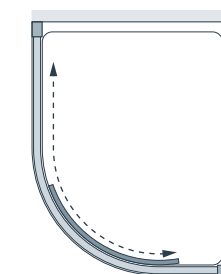

Offset Right-Hand Tray

Specification and Prices

Single Door Quadrant

You must order BOTH product codes for your chosen size.

Standard Sizes (width x height)	Width Adjustment	Door Opening	Curve fixed panel size	Flat fixed panel size	Price Exc. VAT	Price Inc. VAT	Order Codes
800 x 1950	765-790	400	445	205	£737.93	£885.52	1 x WAVRSD080S & 1 x WAVRSDDG
900 x 1950	865-890	500	545	305	£779.86	£935.83	1 x WAVRSD090S & 1 x WAVRSDDG