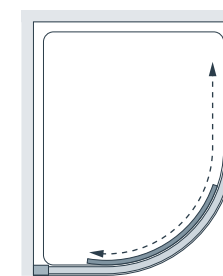

Single Door Quadrant

Offset Left-Hand Tray

Offset Right-Hand Tray

Specification and Prices

Single Door Quadrant

You must order BOTH product codes for your chosen size.

Standard Sizes (width x height)	Width Adjustment	Door Opening	Curve fixed panel size	Flat fixed panel size	Price Exc. VAT	Price Inc. VAT	Order Codes
900 x 1950	865-890	500	545	305	£779.86	£935.83	1 x WAVRSD090B & 1 x WAVRSDDG