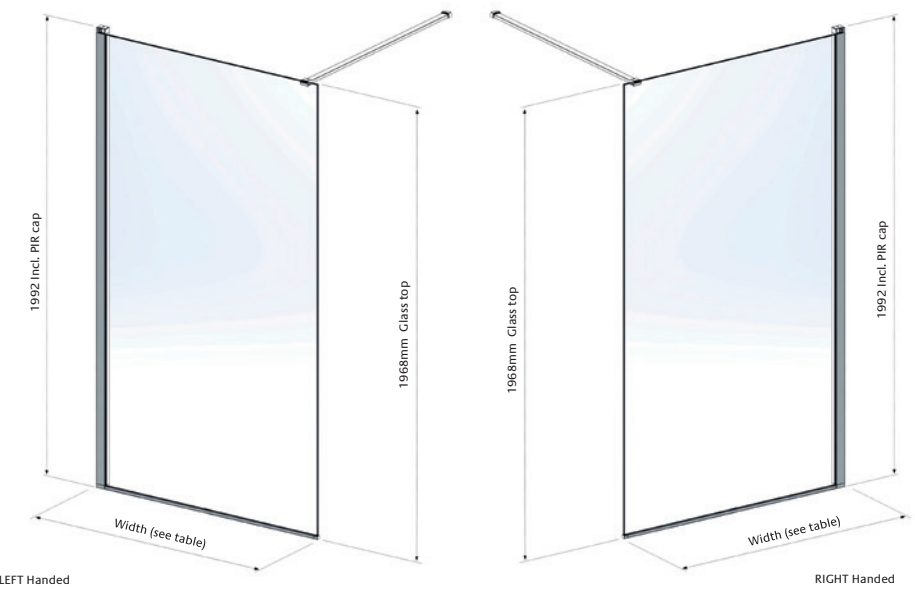

Specification and Prices

Standard Sizes (width x height)	Width Adjustment	Price Exc. VAT	Price Inc. VAT	Order Codes
700 x 1968	685 - 700	£422.42	£506.91	1 X LK869-070S & 1 X LK869LS (left-handed)
				1 X LK869-070S & 1 X LK869RS (right-handed)
800 x 1968	785 - 800	£443.39	£532.07	1 X LK869-080S & 1 X LK869LS (left-handed)
				1 X LK869-080S & 1 X LK869RS (right-handed)
900 x 1968	885 - 900	£459.11	£550.93	1 X LK869-090S & 1 X LK869LS (left-handed)
				1 X LK869-090S & 1 X LK869RS (right-handed)
1000 x 1968	985 - 1000	£541.92	£650.30	1 X LK869-100S & 1 X LK869LS (left-handed)
				1 X LK869-100S & 1 X LK869RS (right-handed)
1100 x 1968	1085 - 1100	£571.27	£685.52	1 X LK869-110S & 1 X LK869LS (left-handed)
				1 X LK869-110S & 1 X LK869RS (right-handed)
1200 x 1968	1185 - 1200	£603.76	£724.52	1 X LK869-120S & 1 X LK869LS (left-handed)
				1 X LK869-120S & 1 X LK869RS (right-handed)
1400 x 1968	1385 - 1400	£676.09	£811.31	1 X LK869-140S & 1 X LK869LS (left-handed)
				1 X LK869-140S & 1 X LK869RS (right-handed)

Ambient 1200mm 1 x LK869-120S & 1 x LK869LS