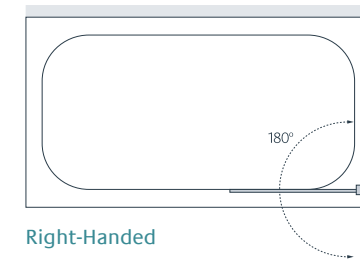

Left-Handed

Right-Handed