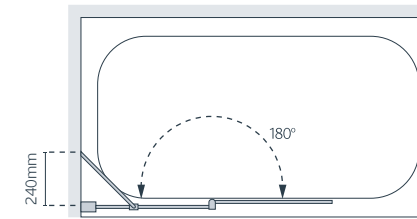

Specification and Prices

Overall Size (width x height)	Fixed Panel (width adjustment)	Door (width)	Price Exc. VAT	Price Inc. VAT	Order Code
930 - 955 x 1400	540 - 565	390	£444.59	£533.51	SS120B

SS120 also available in Bath Screens, see page 168.

All measurements are in mm