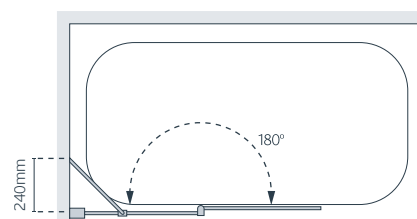

Classic Shower Curtain Panel

Our shower curtain panel is a fixed short screen that's styled and engineered to perfectly complement the use of a shower curtain by providing an additional barrier from water spray.

from £242.70 Inc. VAT

Specification and Prices

Overall Size (width x height)	Width Adjustment	Price Exc. VAT	Price Inc. VAT	Order Code Silver
300 x 1400	298 - 323	£202.25	£242.70	SS90S
300 x 1500	298 - 323	£215.61	£258.74	SS95S

All measurements are in mm