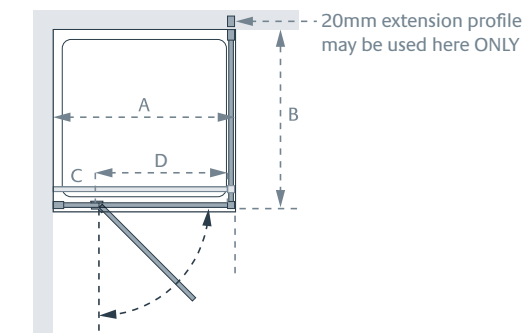

from £1,545.26 Incl. VAT

Specification and Prices

Door & Hinge Panel (A)

Standard Sizes (A x height)	Width Adjustment	Door Opening (D)	Price Exc. VAT	Price Inc. VAT	Order Code
750 x 2000	720 - 750	488	£834.63	£1,001.56	LK801-075S
800 x 2000	760 - 790	528	£842.88	£1,011.46	LK801-080S
900 x 2000	860 - 890	628	£866.73	£1,040.08	LK801-090S
1000 x 2000	960 - 990	728	£889.66	£1,067.59	LK801-100S