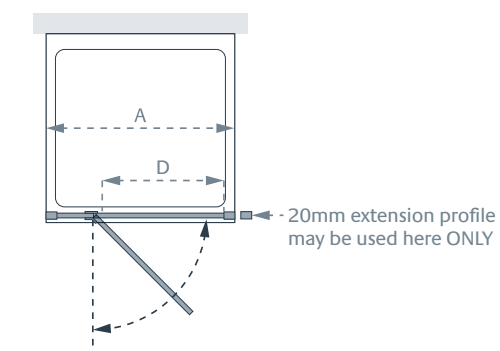

Specification and Prices

Door & Hinge Panel (A)

Standard Sizes (A x height)	Width Adjustment	Door Opening (D)	Price Exc. VAT	Price Inc. VAT	Order Code
750 x 2000	720 - 765	428	£834.63	£1,001.56	LK801-075S
800 x 2000	760 - 805	528	£842.88	£1,011.46	LK801-080S
900 x 2000	860 - 905	628	£866.73	£1,040.08	LK801-090S
1000 x 2000	960 - 1005	728	£889.66	£1,067.59	LK801-100S

20mm Extension Profile £33.02 Inc. VAT (LK8LEPS Silver)
Barbados can be adjusted for out-of-plumb walls by a maximum of 15mm (for each mounting wall) over the height of the product.
The hinge provides a further 15mm adjustment.

All measurements are in mm