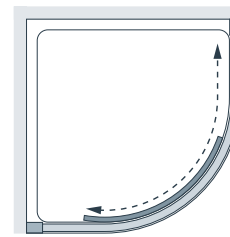

from £1,033.79 Inc. VAT

Single Door Quadrant

Offset Left-Hand Tray

Offset Right-Hand Tray

Specification and Prices

Quadrant

You must order BOTH product codes for your chosen size.

Standard Sizes (width x height)	Width Adjustment	Door Opening	Price Exc. VAT	Price Inc. VAT	Order Code
800 x 2000	765 - 795	400	£861.49	£1,033.79	1 x 8HRSD080S & 1 x 8HRSDDG
900 x 2000	865 - 895	500	£895.56	£1,074.67	1 x 8HRSD090S & 1 x 8HRSDDG
1000 x 2000	965 - 995	500	£953.21	£1,143.85	1 x 8HRSD100S & 1 x 8HRSDDG