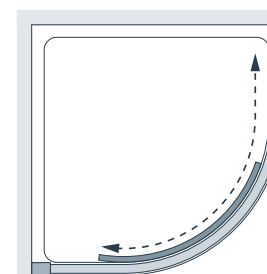

Single Door Quadrant