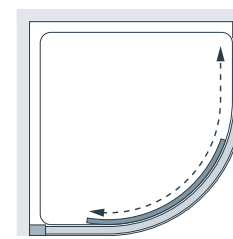

Single Door Quadrant