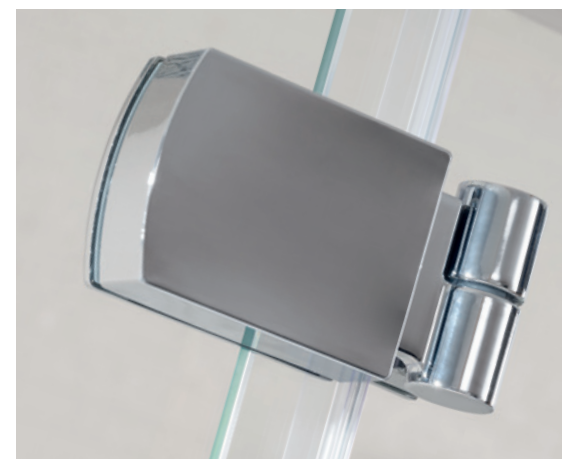

Specification and Prices

Door & Hinge Panel (A)

Standard Size (A x height)	Width Adjustment	Door Opening (D)	Price Exc. VAT	Price Inc. VAT	Order Code
1200 x 2000	1160 - 1190	628*	£1,184.99	£1,421.99	1 x LK804-070S & 1 x LK803-050S
1400 x 2000	1360 - 1390	628*	£1,229.01	£1,474.82	1 x LK804-070S & 1 x LK803-070S
1600 x 2000	1560 - 1590	628*	£1,274.87	£1,529.85	1 x LK804-070S & 1 x LK803-090S

Please Note: To create your Tobago showering space you will need to select one product from each table.

Side Panel (B)

Standard Size (B x height)	Width Adjustment	Price Exc. VAT	Price Inc. VAT	Order Code
700 x 2000	670 - 685	£345.77	£414.93	LK805-070S
750 x 2000	730 - 745	£358.62	£430.34	LK805-075S
800 x 2000	770 - 785	£368.70	£442.45	LK805-080S
900 x 2000	870 - 885	£391.63	£469.96	LK805-090S
1000 x 2000	970 - 985	£414.56	£497.48	LK805-100S

*Other door sizes may be used to create alternative enclosure sizes – please call Lakes for advice.

20mm Extension Profile £33.02 Inc. VAT (LK8LEPS Silver)

Tobago can be adjusted for out-of-plumb walls by a maximum of 15mm (for each mounting wall) over the height of the product. The hinge provides a further 15mm adjustment. The required Bracing Bar for the Hinge Panel and Side Panel is included. Not suitable for installations with tray rims <50mm wide.

All measurements are in mm