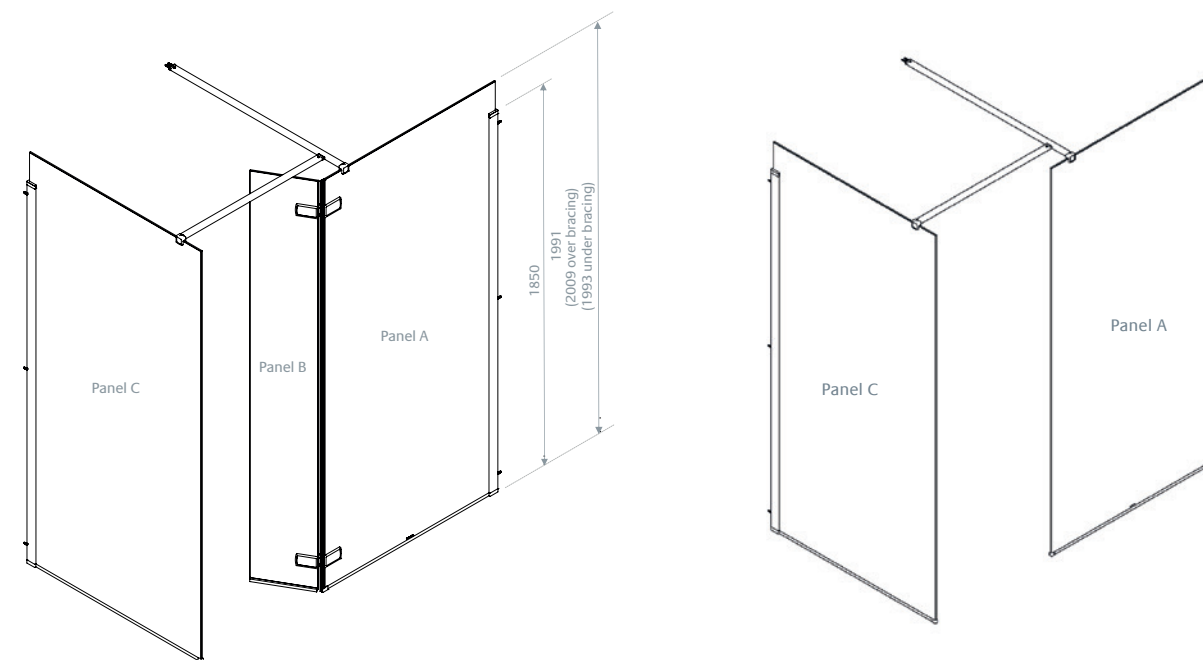

from £1,320.73 Inc. VAT

Specification and Prices

Shower Panel (A)

Standard Sizes (Ax height)	Width Adjustment	Price Exc. VAT	Price Inc. VAT	Order Code
700 x 2009	688 - 713	£405.39	£486.47	LK866A-070S
800 x 2009	788 - 813	£421.90	£506.28	LK866A-080S
900 x 2009	888 - 913	£448.50	£538.20	LK866A-090S
1000 x 2009	988 - 1013	£531.04	£637.25	LK866A-100S
1100 x 2009	1088 - 1113	£559.48	£671.37	LK866A-110S
1200 x 2009	1188 - 1213	£585.16	£702.19	LK866A-120S
1400 x 2009	1388 - 1413	£623.68	£748.41	LK866A-140S