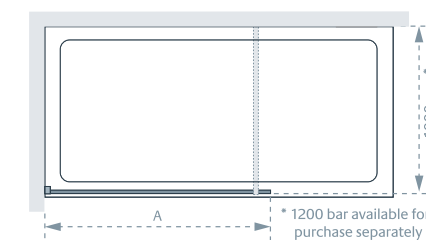

Shower Panel