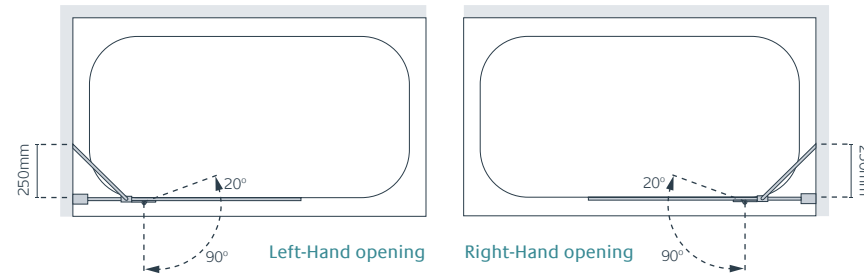

Specification and Prices

Overall Size (width x height)	Fixed Panel (width adjustment)	Hinged Panel	Price Exc. VAT	Price Inc. VAT	Order Code Left-Hand	Order Code Right-Hand
900 - 915 x 1500	292 - 307	608	£487.36	£584.83	SS100LS	SS100RS
1000 - 1015 x 1500	492 - 507	508	£506.07	£607.29	SS105LS	SS105RS

All measurements are in mm