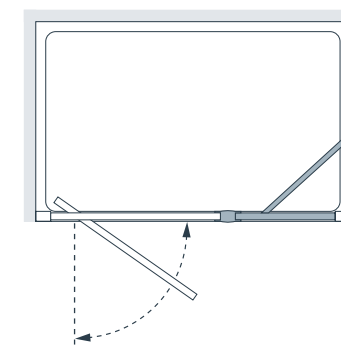

Specification and Prices

	Standard Size (width x height)	Width Adjustment	Price Exc. VAT	Price Inc. VAT	Order Code Silver	Order Code White
In-line Panel Pack	350 x 1850	340 - 385	£370.54	£444.65	LILPP350S	LILPP350W
In-line Profile only	n/a	n/a	£41.27	£49.53	LIP-C004	LIP-W004
In-line Bracing Arm only	n/a	n/a	£50.44	£60.53	BA-C350	BA-W350

Compatible with Classic Side Panel, Semi-framed (LWRPS Silver) – see page 150.

Compatible with Classic Side Panel, Framed (LK1SPS Silver, LK1SPW White) – see page 152.

All measurements are in mm