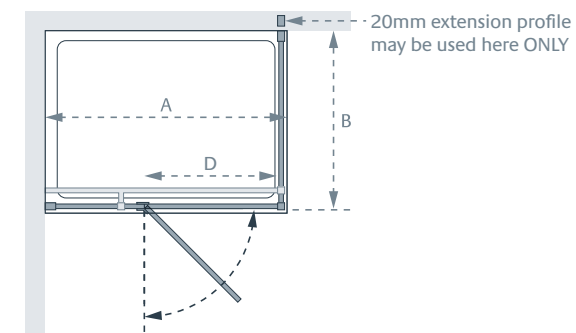

*Other 801 door sizes may be used to create alternative enclosure sizes – see Barbados on page 20.

20mm Extension Profile £33.02 Inc. VAT (LK8LEPS Silver)

Cayman can be adjusted for out-of-plumb walls by a maximum of 15mm (for each mounting wall) over the height of the product. The hinge provides a further 15mm adjustment. The required Bracing Bar for the In-line Panel is included.

Specification and Prices

Door & Hinge Panel (A)

Standard Size (A x height)	Width Adjustment	Door Opening (D)	Price Exc. VAT	Price Inc. VAT	Order Code
1200 x 2000	1160 - 1190	628*	£1,184.99	£1,421.99	1 x LK804-070S & 1 x LK803-050S
1400 x 2000	1360 - 1390	628*	£1,229.01	£1,474.82	1 x LK804-070S & 1 x LK803-070S
1600 x 2000	1560 - 1590	628*	£1,274.87	£1,529.85	1 x LK804-070S & 1 x LK803-090S