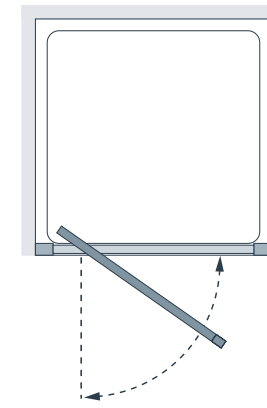

Specification and Prices

Standard Sizes (width x height)	Width Adjustment	Door Opening	Price Exc. VAT	Price Inc. VAT	Order Code
700 x 2000	660 - 720	423	£568.65	£682.38	8HP070S
750 x 2000	720 - 780	483	£589.74	£707.69	8HP075S
800 x 2000	760 - 820	513	£599.83	£719.80	8HP080S
900 x 2000	840 - 900	553	£627.35	£752.82	8HP090S
1000 x 2000	940 - 1000	603	£661.28	£793.54	8HP100S

20mm Extension Profile £42.92 Inc. VAT (8HLEPS Silver)
Compatible with Coastline Side Panel – see page 108.

All measurements are in mm