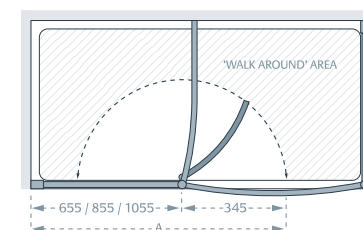

Walk-In with additional Side Panel

Specification and Prices

Front Panel (A)

You must order BOTH product codes for your chosen size

Standard Sizes (width x height)	Width Adjustment	Recommended Tray Size Min	Recommended Tray Size Max	Price Exc. VAT	Price Inc. VAT	Previous Code	Order Code Silver
1000 x 1850 + 85	1000 - 1025	1200	1600	£817.20	£980.64	LWS1000S	1 x CLWS100S & 1 x CLWSDG
1200 x 1850 + 85	1200 - 1225	1400	1800	£862.14	£1,034.57	LWS1200S	1 x CLWS120S & 1 x CLWSDG
1400 x 1850 + 85	1400 - 1425	1600	2000	£895.16	£1,074.20	LWS1400S	1 x CLWS140S & 1 x CLWSDG