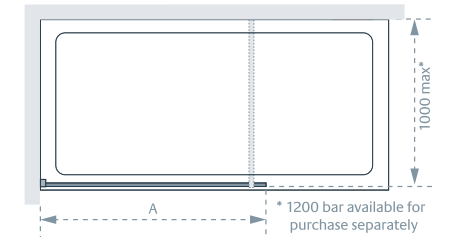

Shower Panel