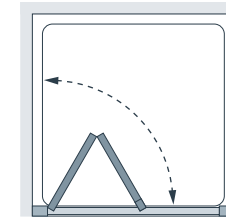

Compatible with Classic Side Panel, Framed (LK1SPS Silver, LK1SPW White) – see page 152.

All measurements are in mm

Bifold Door
Semi-framed

Where space is at a premium, this simple, bi-fold design provides a stylish solution, complete with an attractive handle detail.
from £606.44 Inc. VAT