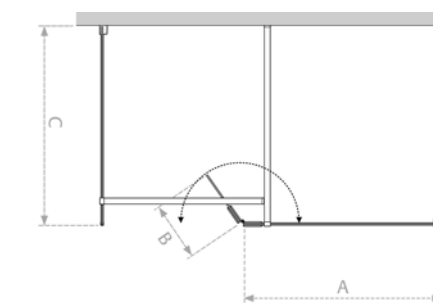

Shower Panel, Hinged Panel & Optional Side Panel