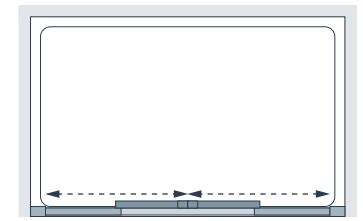

Specification and Prices

Where there are two codes you must order BOTH product codes for your chosen size.

Standard Sizes (width x height)	Width Adjustment	Door Opening	Price Exc. VAT	Price Inc. VAT	Previous Code	Order Code Silver
1200 x 1850	1140 - 1200	430	£662.20	£794.64	n/a	LKV2DS120S
1400 x 1850	1340 - 1400	530	£707.14	£848.57	n/a	LKV2DS140S
1500 x 1850	1440 - 1500	580	£730.07	£876.09	n/a	LKV2DS150S
1600 x 1850	1540 - 1600	630	£759.42	£911.31	n/a	LKV2DS160S
1700 x 1850	1640 - 1700	680	£782.35	£938.82	n/a	LKV2DS170S
1800 x 1850	1740 - 1800	730	£807.11	£968.54	LKV2DS180S	1 x CLV2DSF180S & 1 x CLV2DS180DG
2000 x 1850	1940 - 2000	830	£862.14	£1,034.57	LKV2DS200S	1 x CLV2DSF200S & 1 x CLV2DS200DG

30mm Extension Profile £37.42 Inc. VAT (LEPS Silver) – see page 183.

Alternative Bright Chrome Plate Finish Stainless Steel Loop Handle £33.02 Inc. VAT (SK-130) – see page 182

Compatible with Classic Side Panel, Semi-framed (LWRPS Silver) – see page 150.

Compatible with Classic Side Panel, Framed (LK1SPS Silver) – see page 152.

All measurements are in mm