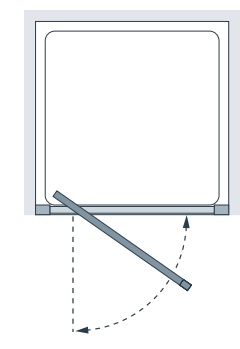

Alternative Chrome Plate
Stainless Steel Loop
Handle £33.02 Inc. VAT
SK-130

Specification and Prices

Standard Sizes (width x height)	Width Adjustment	Door Op*	Price Exc. VAT	Price Inc. VAT	Order Code Silver	Order Code White
700 x 1850	660 - 720	410	£419.15	£502.98	LKVP070S	LKVP070W
750 x 1850	720 - 780	470	£443.91	£532.70	LKVP075S	LKVP075W
800 x 1850	760 - 820	500	£463.17	£555.81	LKVP080S	LKVP080W
900 x 1850	840 - 900	540	£492.52	£591.03	LKVP090S	LKVP090W
1000 x 1850	940 - 1000	590	£520.04	£624.05	LKVP100S	LKVP100W

*Door Op = Door Opening
30mm Extension Profile £37.42 Inc. VAT (LEPS Silver)
Special height doors can be manufactured to order with an additional surcharge.
Alternative Bright Chrome Plate Finish Stainless Steel Loop Handle £33.02 Inc. VAT (SK-130)
Compatible with Classic Side Panel, Framed – see page 152.

All measurements are in mm

6mm Glass
Classic