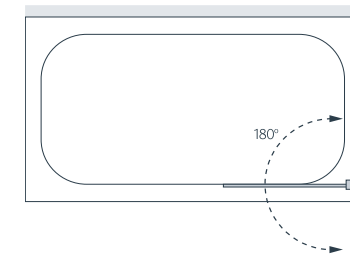

Classic Curved Bath Screen

An elegantly simple solution with an attractive curve to the top of the screen and effective sealing along the bath top. This bath screen is also available as a double panel, with and without towel rail.

from £314.33 Inc. VAT

Left-Handed

Right-Handed

Specification and Prices

Standard Sizes (width x height)	Width Adjustment	Price Exc. VAT	Price Inc. VAT	Order Code Silver	Order Code White
800 x 1400	800 - 825	£261.95	£314.33	SS10S	SS10W
800 x 1400	800 - 825	£292.24	£350.69	SS11S (with towel rail)	n/a
975 (315 + 660) x 1400	975 - 1000	£437.47	£524.96	SS20S	n/a
975 (315 + 660) x 1400	975 - 1000	£463.30	£555.97	SS22S (with towel rail)	n/a
8mm glass variant					
800 x 1400	800 - 825	£298.47	£358.17	BS810S	

SS10 also available in our Wave Black Collection – see page 62.

All measurements are in mm