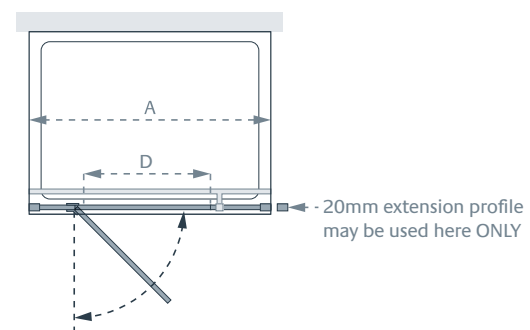

Specification and Prices

Door, Hinge Panel & In-line Panel (A)

Standard Size (A x height)	Width Adjustment	Door Opening (D)	Price Exc. VAT	Price Inc. VAT	Order Code
1200 x 2000	1160 - 1205	628*	£1,274.87	£1,529.85	1 x LK801-090S & 1 x LK802-030S
1400 x 2000	1360 - 1405	628*	£1,323.48	£1,588.18	1 x LK801-090S & 1 x LK802-050S
1600 x 2000	1560 - 1605	628*	£1,369.34	£1,643.21	1 x LK801-090S & 1 x LK802-070S

*Other 801 door sizes may be used to create alternative enclosure sizes – see Barbados on page 20.

20mm Extension Profile £33.02 Inc. VAT (LK8LEPS Silver)

Cayman can be adjusted for out-of-plumb walls by a maximum of 15mm (for each mounting wall) over the height of the product. The hinge provides a further 15mm adjustment. The required Bracing Bar for the In-line Panel is included.

All measurements are in mm