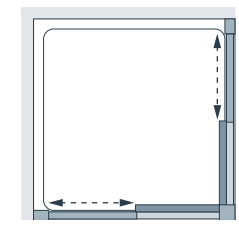

Specification and Prices

You must order BOTH product codes for your chosen size

Standard Sizes (width x height)	Width Adjustment	Door Op*	Price Exc. VAT	Price Inc. VAT	Previous Code	Order Code Silver	Order Code White
750 x 1850	710 - 740	360	£695.22	£834.26	LKVC075S / LKVC075W	2 x CLVC075S	2 x CLVC075W
800 x 1850	750 - 780	385	£720.90	£865.08	LKVC080S / LKVC080W	2 x CLVC080S	2 x CLVC080W
900 x 1850	850 - 880	460	£761.26	£913.51	LKVC090S / LKVC090W	2 x CLVC090S	2 x CLVC090W
1000 x 1850	950 - 980	530	£808.95	£970.74	LKVC100S / LKVC100W	2 x CLVC100S	2 x CLVC100W

*Door Op = Door Opening
30mm Extension Profile £37.42 Inc. VAT (LEPS Silver, LEPW White) – see page 183.
Special height doors can be manufactured to order with an additional surcharge.
Alternative Bright Chrome Plate Finish Stainless Steel Loop Handle £33.02 Inc. VAT (SK-130) – see page 182.
Compatible with Classic Side Panel, Semi-framed (LWRPS Silver) – see page 150.
Compatible with Classic Side Panel, Framed (LK1SPS Silver, LK1SPW White) – see page 152.

All measurements are in mm