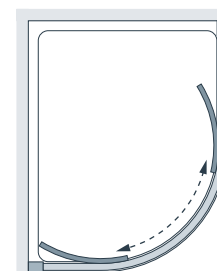

Offset Left-Hand Tray