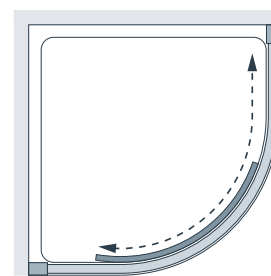

Single Door Quadrant

Offset Left-Hand Tray

Offset Right-Hand Tray

Specification and Prices

Single Door Quadrant

You must order BOTH product codes for your chosen size.

Standard Sizes (width x height)	Width Adjustment	Door Opening	Curve fixed panel size	Flat fixed panel size	Price Exc. VAT	Price Inc. VAT	Order Codes
900 x 1950	865-890	500	545	305	£779.86	£935.83	1 x WAVRSD090B & 1 x WAVRSDDG