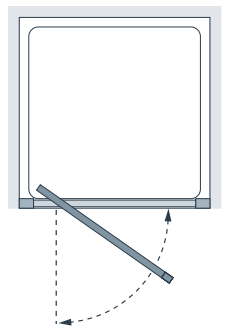

30mm Extension Profile £37.42 Inc. VAT (LEPS Silver, LEPW White) – see page 183.

Note: Maximum adjustment range is reduced by 15mm when used in conjunction with the In-line Panel Pack – see page 130.

Compatible with Classic Side Panel, Semi-framed (LWRPS Silver) – see page 150.

Compatible with Classic Side Panel, Framed (LK1SPS Silver, LK1SPW White) – see page 152.

All measurements are in mm