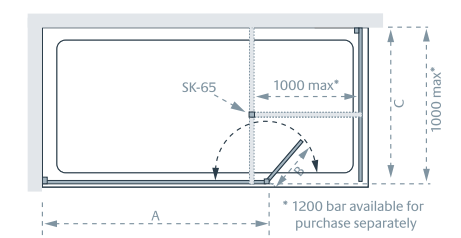

Shower Panel & Bypass Panel & Side Panel