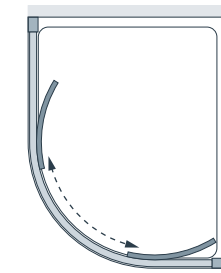

All measurements are in mm

Double Door Quadrant

As the doors effortlessly glide back, the generous space offered by this corner showering space beckons.
from £822.63 Inc. VAT

Double Door Quadrant

Offset Left-Hand Tray

Offset Right-Hand Tray

Specification and Prices

Double Door Quadrant

You must order BOTH product codes for your chosen size.

Standard sizes (width x height)	Width Adjustment	Door Opening	Price Exc. VAT	Price Inc. VAT	Order Codes
800 x 1950	765-790	390	£685.52	£822.63	1 x WAVR080S & 1 x WAVRDG
900 x 1950	865-890	550	£702.29	£842.75	1 x WAVR090S & 1 x WAVRDG