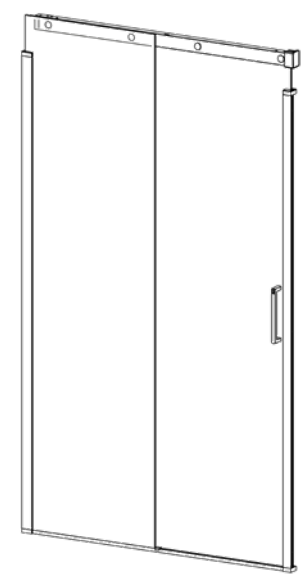

Please Note: Aruba and Antigua include a chrome handle and chrome profile caps as standard. Prices and order codes for other colour options are detailed in the Lakes Definitions table below.

Lakes Definitions
EXCLUSIVE TO ISLAND

Lakes Definitions includes a range of colour options for the handle and profile caps, exclusive to Aruba and Antigua. The handles and caps are easy to change retrospectively.

from £39.31 Incl. VAT

Handle AND Profile Caps

Colour	Price Exc. VAT	Price Inc. VAT	Order Code
Gold	£82.55	£99.05	DEF-CH-GOLD
Rose Gold			DEF-CH-ROSE
Nickel			DEF-CH-NICK
Matt Black			DEF-CH-BLAC

Note: The Order Code is for delivery of two colour handles (inside and out) with five matching profile caps.

Profile Caps ONLY

Colour	Price Exc. VAT	Price Inc. VAT	Order Code
Gold	£32.76	£39.31	DEF-C-GOLD
Rose Gold			DEF-C-ROSE
Nickel			DEF-C-NICK
Matt Black			DEF-C-BLAC

Note: The Order Code is for delivery of five matching colour profile caps only.