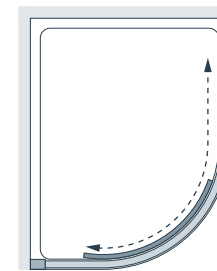

from £1,033.79 Inc. VAT

Single Door Quadrant

Offset Left-Hand Tray

Offset Right-Hand Tray

Specification and Prices

Quadrant

You must order BOTH product codes for your chosen size.

Standard Sizes (width x height)	Width Adjustment	Door Opening	Price Exc. VAT	Price Inc. VAT	Order Code
800 x 2000	765 - 795	400	£861.49	£1,033.79	1 x 8HRSD080S & 1 x 8HRSDDG
900 x 2000	865 - 895	500	£895.56	£1,074.67	1 x 8HRSD090S & 1 x 8HRSDDG
1000 x 2000	965 - 995	500	£953.21	£1,143.85	1 x 8HRSD100S & 1 x 8HRSDDG