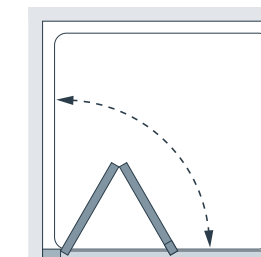

Bergen

Our Coastline bi-fold enhances the illusion of space without sacrificing elegance or style. Whether in an alcove or corner, it provides a sophisticated design solution.

from £1,077.50 Inc. VAT

Specification and Prices

Standard Sizes (width x height)	Width Adjustment	Door Opening	Price Exc. VAT	Price Inc. VAT	Order Code
700 x 2000	660 - 720	390	£897.91	£1,077.50	8HB070S
750 x 2000	720 - 780	450	£963.95	£1,156.74	8HB075S
800 x 2000	760 - 820	490	£1,001.56	£1,201.87	8HB080S
900 x 2000	840 - 900	570	£1,080.43	£1,296.52	8HB090S
1000 x 2000	940 - 1000	670	£1,173.07	£1,407.68	8HB100S

20mm Extension Profile £42.92 Inc. VAT (8HLEPS Silver)
Compatible with Coastline Side Panel – see page 108.

All measurements are in mm