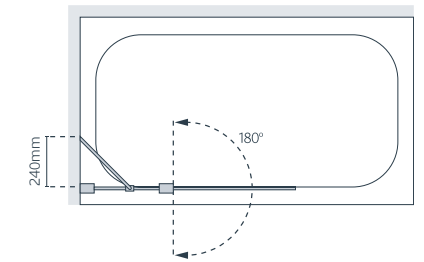

SS22S Silver Double Panel Curved Bath Screen with Towel Rail

Specification and Prices

Standard Sizes (width x height)	Width Adjustment	Price Exc. VAT	Price Inc. VAT	Order Code Silver	Order Code White
800 x 1400	800 - 825	£261.95	£314.33	SS10S	SS10W
800 x 1400	800 - 825	£292.24	£350.69	SS11S (with towel rail)	n/a
975 (315 + 660) x 1400	975 - 1000	£437.47	£524.96	SS20S	n/a
975 (315 + 660) x 1400	975 - 1000	£463.30	£555.97	SS22S (with towel rail)	n/a
8mm glass variant					
800 x 1400	800 - 825	£298.47	£358.17	BS810S	

SS10 also available in our Wave Black Collection – see page 62.

All measurements are in mm