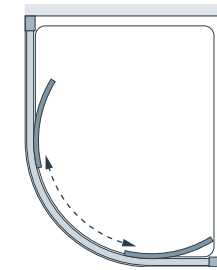

Offset Right-Hand Tray

Specification and Prices

Quadrant

You must order BOTH product codes for your chosen size.

Standard Sizes (width x height)	Width Adjustment	Door Opening	Price Exc. VAT	Price Inc. VAT	Order Code
800 x 2000	765 - 795	390	£784.18	£941.02	1 x 8HR080S & 1 x 8HRDG
900 x 2000	865 - 895	550	£814.32	£977.18	1 x 8HR090S & 1 x 8HRDG
1000 x 2000	965 - 995	550	£866.08	£1,039.29	1 x 8HR100S & 1 x 8HRDG

Offset Quadrant

You must order BOTH product codes for your chosen size.

Standard Sizes (w x d x h)	Width Adjustment	Door Opening	Price Exc. VAT	Price Inc. VAT	Order Code
900 x 800 x 2000	865-895 & 765-795	470	£808.42	£970.11	1 x 8HR098S & 1 x 8HRDG
1000 x 800 x 2000	965-995 & 765-795	470	£827.42	£992.91	1 x 8HR108S & 1 x 8HRDG
1200 x 800 x 2000	1165-1195 & 765-795	470	£877.21	£1,052.65	1 x 8HR128S & 1 x 8HRDG
1200 x 900 x 2000	1165-1195 & 865-895	550	£893.59	£1,072.31	1 x 8HR129S & 1 x 8HRDG

20mm Extension Profile £42.92 Inc. VAT (8HLEPS Silver) – see page 183.

All measurements are in mm