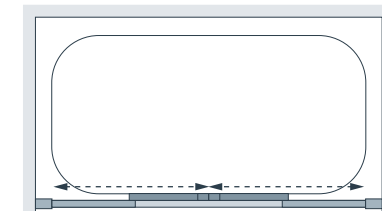

Alternative Chrome Plate Stainless Steel Loop Handle
£33.02 Inc. VAT
SK-130

Over Bath Double Door Slider, Semi-framed with an added Side Panel

Specification and Prices

Door

Standard Sizes (width x height)	Width Adjustment	Door Opening	Price Exc. VAT	Price Inc. VAT	Order Code Silver
1500 x 1500	1440 - 1500	580	£652.11	£782.53	LKV2BS150S
1600 x 1500	1540 - 1600	630	£690.63	£828.76	LKV2BS160S
1700 x 1500	1640 - 1700	680	£715.40	£858.48	LKV2BS170S
1800 x 1500	1740 - 1800	730	£736.49	£883.79	LKV2BS180S

Side Panel

Standard Sizes (width x height)	Width Adjustment	Door Opening	Price Exc. VAT	Price Inc. VAT	Order Code Silver
700 x 1500	640 - 700	n/a	£260.48	£312.57	LKV2BSP070S
750 x 1500	690 - 750	n/a	£267.82	£321.38	LKV2BSP075S
800 x 1500	740 - 800	n/a	£275.15	£330.18	LKV2BSP080S

30mm Extension Profile £37.42 Inc. VAT (LEPS Silver) – see page 183.

Alternative Bright Chrome Plate Finish Stainless Steel Loop Handle £33.02 Inc. VAT (SK-130) – see page 182.

All measurements are in mm