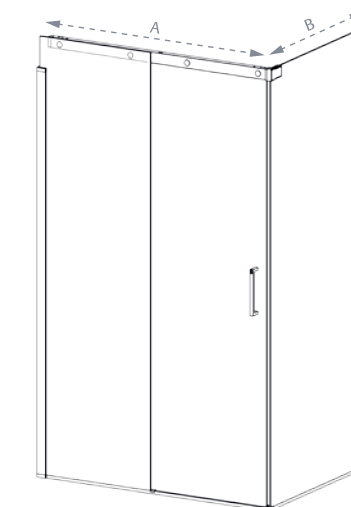

Aruba | Lakes Definitions

EXCLUSIVE TO ISLAND

The Aruba slider & side panel surrounds you with extensive glass for that ultimate feeling of light and space. This high specification design includes a chrome cast handle with matching profile caps, PureVue^{HD} for ultra-clear glass, a low threshold for easy and safe access, and a softly closing door that glides effortlessly to a near-silent stop at the touch of a finger. Four other stylish colour options for the handle and profile caps are available from Lakes Definitions. These include gold, rose gold, nickel and matt black. Aruba is accessorised here with a gold handle and gold profile caps for that perfect finishing touch to this chic showering space.

from £1606.89 Incl. VAT

Specification and Prices

Slider (A)

You must order BOTH product codes for your chosen size

Standard Size (A x height)	Width Adjustment	Door Opening	Fixed Panel (W)	Price Exc. VAT	Price Inc. VAT	Order Code
1000 x 2000	970 - 995	390	470 - 495	£862.14	£1,034.57	1 x LK860-100S & 1 x LK860-100DG
1100 x 2000	1070 - 1095	440	520 - 545	£902.50	£1,083.00	1 x LK860-110S & 1 x LK860-110DG
1200 x 2000	1170 - 1195	490	570 - 595	£946.52	£1,135.83	1 x LK860-120S & 1 x LK860-120DG
1400 x 2000	1370 - 1395	590	670 - 695	£1,063.01	£1,275.61	1 x LK860-140S & 1 x LK860-140DG
1700 x 2000	1670 - 1695	740	820 - 845	£1,178.57	£1,414.28	1 x LK860-170S & 1 x LK860-170DG

15mm Extension Profile £36.00 Inc. VAT (860-N Silver)

Please Note: To create your Aruba showering space you will need to select one product from each table.

Side Panel (B)