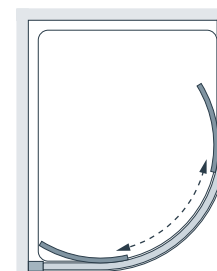

from £696.03 Inc. VAT

Double Door Quadrant

Offset Left-Hand Tray

Offset Right-Hand Tray

Alternative Chrome Plate
Stainless Steel Loop Handle
£33.02 Inc. VAT
SK-130

Specification and Prices

Quadrant

Standard Sizes (width x height)	Width Adjustment	Door Opening	Price Exc. VAT	Price Inc. VAT	Previous Code	Order Code
800 x 1850	765 - 795	370	£580.02	£696.03	LKV2R800S	1 x CLV2R080S & 1 x CLV2RDG
900 x 1850	865 - 895	530	£594.28	£713.13	LKV2R900S	1 x CLV2R090S & 1 x CLV2RDG
1000 x 1850	965 - 995	530	£608.53	£730.24	LKV2R1000S	1 x CLV2R100S & 1 x CLV2RDG