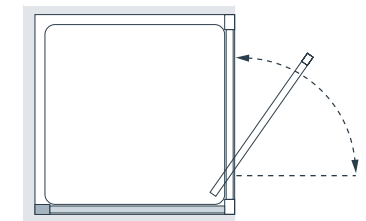

Specification and Prices

These side panels are available exclusively for use with the Coastline Collection. The panel is compatible with these models:

Code	Page	Code	Page	Code	Page
8HB	94	8HP	96	8HS	86