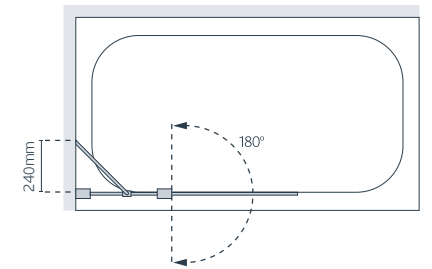

Classic Square Bath Screen

Crisp, clean lines define this square edged bath screen.
A distinctively deep screen can be created using the double panel screen.

from £333.58 Inc. VAT

Specification and Prices

Standard Sizes (width x height)	Width Adjustment	Price Exc. VAT	Price Inc. VAT	Order Code Silver
800 x 1500	800 - 825	£277.98	£333.58	SS50S
800 x 1500	800 - 825	£335.90	£403.07	SS55S (with towel rail)
944 (318 + 626) x 1500	945 - 970	£452.61	£543.14	SS60S
944 (318 + 626) x 1500	945 - 970	£477.56	£573.07	SS66S (with towel rail)
8mm glass variant				
800 x 1500	800 - 825	£315.40	£378.48	BS850S

SS50 and SS60 also available in our Wave Black Collection – see page 60.

All measurements are in mm