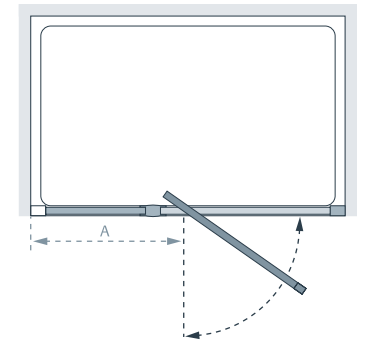

Alternative Chrome Plate
Stainless Steel Loop Handle
£33.02 Inc. VAT
SK-130

Specification and Prices

Standard Sizes (width x height)	Width Adjustment	In-line Panel	Wall to door - at 90° open (A)	Door Opening	Price Exc. VAT	Price Inc. VAT	Order Code Silver
1000 x 1850	940 - 1000	149	315 - 345	555	£542.05	£650.46	LKVPI100S
1100 x 1850	1040 - 1100	249	415 - 445	555	£556.73	£668.07	LKVPI110S
1200 x 1850	1140 - 1200	349	515 - 545	555	£569.57	£683.48	LKVPI120S

30mm Extension Profile £37.42 Inc. VAT (LEPS Silver)

Alternative Bright Chrome Plate Finish Stainless Steel Loop Handle £33.02 Inc. VAT (SK-130)

Compatible with Classic Side Panel, Framed – see page 152.

All measurements are in mm