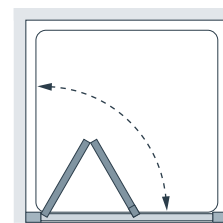

Specification and Prices

Standard Sizes (width x height)	Width Adjustment	Door Opening	Price Exc. VAT	Price Inc. VAT	Order Code
750 x 1950	700-750	465	£605.86	£727.03	WAVB075B
800 x 1950	750-800	515	£639.40	£767.28	WAVB080B
900 x 1950	850-900	615	£679.23	£815.08	WAVB090B
1000 x 1950	950-1000	715	£731.64	£877.97	WAVB100B

15mm Extension Profile £45.28 Inc. VAT (WAVLEPB Black) – see page 183.
Compatible with Side Panel – see page 58.

All measurements are in mm