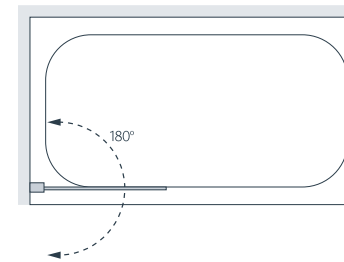

SS20S Silver Double Panel Curved Bath Screen

Right-Handed