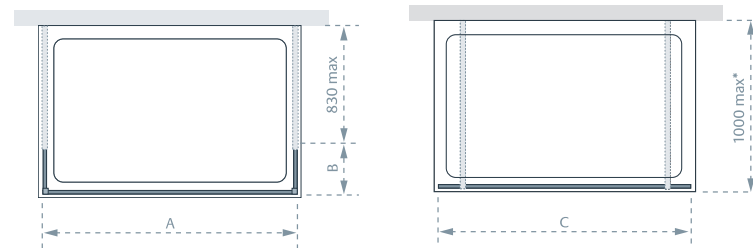

Shower Panel & Bypass Panels

* 1200 bar available for purchase separately
Shower Panel only

Specification and Prices

Shower Panel (A)

Standard Sizes (A x height)	Width - No Adjustment	Price Exc. VAT	Price Inc. VAT	Order Code
1100 x 2000	1078	£520.04	£624.05	LK811-110S
1200 x 2000	1178	£560.39	£672.47	LK811-120S
1400 x 2000	1378	£596.16	£715.40	LK811-140S

Please Note: To create your Riviera showering space you will need to select:

- one product from the first table and two identical products from the second table; or
- one product from the third table.

Bypass Panel (B) Two Required - one at each side

Standard Sizes (B x height)	Width - No Adjustment	Price Exc. VAT	Price Inc. VAT	Order Code
200 x 2000*	200	£187.10	£224.52	LK812-20S
320 x 2000	320	£199.94	£239.93	LK812-32S
400 x 2000	397	£212.78	£255.34	LK812-40S

Shower Panel only (C) Without bypass panels

Standard Sizes (B x height)	Width - No Adjustment	Price Exc. VAT	Price Inc. VAT	Order Code
950 x 2000	950	£419.15	£502.98	LK819-095S
1050 x 2000	1050	£440.24	£528.29	LK819-105S
1150 x 2000	1150	£465.92	£559.11	LK819-115S
1350 x 2000	1350	£514.54	£617.44	LK819-135S

20mm Extension Profile £33.02 Inc. VAT (LK8LEPS Silver) - see page 183.

*Should be used on tray depths of ≤750mm to ensure suitable opening is available.

All measurements are in mm