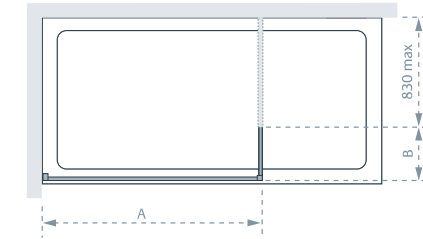

Wetroom configuration

Shower Panel & Bypass Panel

Specification and Prices

Shower Panel (A)

Standard Sizes (A x height)	Width Adjustment	Price Exc. VAT	Price Inc. VAT	Order Code
800 x 2000	770 - 805	£463.17	£555.81	LK812-080S
900 x 2000	870 - 905	£498.94	£598.73	LK812-090S
1000 x 2000	970 - 1005	£517.29	£620.74	LK812-100S
1100 x 2000	1080 - 1115	£543.88	£652.66	LK812-110S
1200 x 2000	1180 - 1215	£569.57	£683.48	LK812-120S
1400 x 2000	1380 - 1415	£600.75	£720.90	LK812-140S

10mm glass variants

800 x 2000	770 - 805	£590.66	£708.79	LK1012-080S
900 x 2000	870 - 905	£622.76	£747.31	LK1012-090S
1000 x 2000	970 - 1005	£654.86	£785.84	LK1012-100S
1100 x 2000	1080 - 1115	£686.05	£823.26	LK1012-110S
1200 x 2000	1180 - 1215	£719.98	£863.98	LK1012-120S

Bypass Panel (B)

Standard Sizes (B x height)	Width - No Adjustment	Price Exc. VAT	Price Inc. VAT	Order Code
200 x 2000*	200	£187.10	£224.52	LK812-20S
320 x 2000	320	£199.94	£239.93	LK812-32S
400 x 2000	397	£212.78	£255.34	LK812-40S

10mm glass variants

200 x 2000*	200	£188.02	£225.63	LK1012-20S
320 x 2000	320	£230.21	£276.25	LK1012-32S

20mm Extension Profile £33.02 Inc. VAT (LK8LEPS Silver) – see page 183.

*Should be used on tray depths of ≤750mm to ensure suitable opening is available.

All measurements are in mm

Please Note: To create your Nice showering space you will need to select:
- Shower Panel (A); and
- One product from Bypass Panel (B).