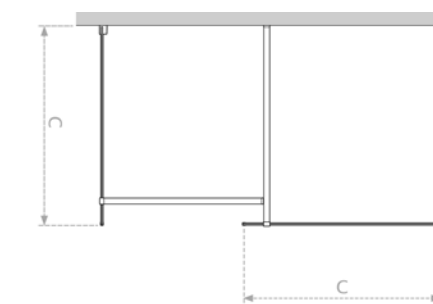

Optional Side Panels

Hinged Panel (B)

Standard Sizes (B x height)	Price Exc. VAT	Price Inc. VAT	Order Code
300 x 2009	£289.83	£347.79	LK866B-030

Shower Panel or optional Side Panel (C)

Standard Sizes (C x height)	Width Adjustment	Price Exc. VAT	Price Inc. VAT	Order Code
700 x 2009	670 - 695	£405.39	£486.47	LK866C-070S
800 x 2009	770 - 795	£421.90	£506.28	LK866C-080S
900 x 2009	870 - 895	£448.50	£538.20	LK866C-090S
1000 x 2009	970 - 995	£531.04	£637.25	LK866C-100S