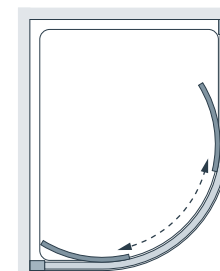

Offset Left-Hand Tray