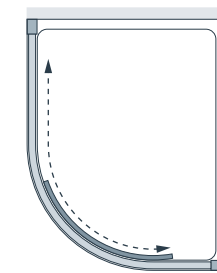

Single Door Quadrant

An elegant and practical solution for corner spaces in smaller bathrooms or ensembles.

from £770.43 Inc. VAT

Single Door Quadrant

Offset Left-Hand Tray

Offset Right-Hand Tray

Alternative Chrome Plate
Stainless Steel Loop Handle
£33.02 Inc. VAT
SK-130