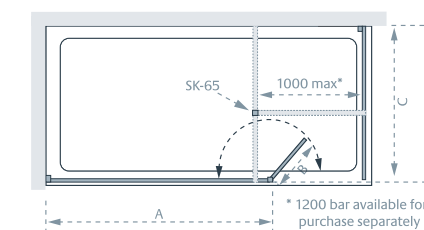

Shower Panel & Bypass Panel & Side Panel

Hinged Bypass Panel (B)

Standard Sizes (B x height)	Width - No Adjustment	Price Exc. VAT	Price Inc. VAT	Order Code
200 x 2000	200	£253.14	£303.77	LK827-20S
300 x 2000	300	£265.06	£318.08	LK827-30S
400 x 2000	400	£278.82	£334.59	LK827-40S

10mm glass variants

200 x 2000	200	£291.66	£349.99	LK1027-20S
300 x 2000	300	£316.43	£379.71	LK1027-30S
400 x 2000	400	£332.93	£399.52	LK1027-40S

Optional Side Panel (C)

Standard Sizes (C x height)	Width Adjustment	Price Exc. VAT	Price Inc. VAT	Order Code
700 x 2000	655 - 690	£370.54	£444.65	LK810-070S
750 x 2000	705 - 740	£376.96	£452.35	LK810-075S
800 x 2000	755 - 790	£385.21	£462.26	LK810-080S
900 x 2000	855 - 890	£409.98	£491.97	LK810-090S
1000 x 2000	955 - 990	£485.19	£582.22	LK810-100S

90° Bar Joining Kit for Side Panel	£44.94	£53.93	SK-65

20mm Extension Profile £33.02 Inc. VAT (LK8LEPS Silver)

The 300mm and 400mm Bypass Panels have a slight curvature (8mm only.)

All other Bypass Panels are flat.

All measurements are in mm