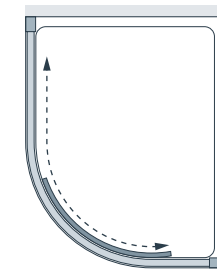

from £1,033.79 Inc. VAT

Single Door Quadrant

Offset Left-Hand Tray

Offset Right-Hand Tray

Specification and Prices

Quadrant

You must order BOTH product codes for your chosen size.

Standard Sizes (width x height)	Width Adjustment	Door Opening	Price Exc. VAT	Price Inc. VAT	Order Code
800 x 2000	765 - 795	400	£861.49	£1,033.79	1 x 8HRSD080S & 1 x 8HRSDDG
900 x 2000	865 - 895	500	£895.56	£1,074.67	1 x 8HRSD090S & 1 x 8HRSDDG
1000 x 2000	965 - 995	500	£953.21	£1,143.85	1 x 8HRSD100S & 1 x 8HRSDDG