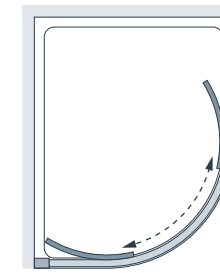

Offset Left-Hand Tray