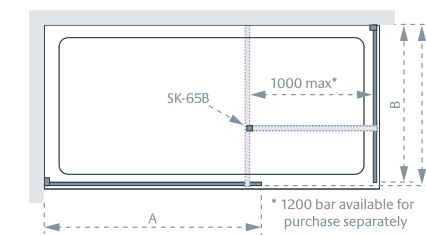

Shower Panel & Side Panel