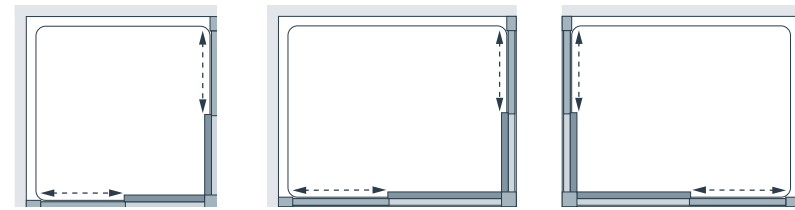

Specification and Prices

Standard Sizes (width x height)	Width Adjustment	Price Exc. VAT*	Price Inc. VAT*	Order 2 sides for a complete enclosure
700 x 2000	660 - 690	£458.59	£550.31	8HC070S
750 x 2000	710 - 740	£489.77	£587.73	8HC075S
800 x 2000	750 - 780	£500.78	£600.93	8HC080S
900 x 2000	850 - 880	£533.80	£640.56	8HC090S
1000 x 2000	950 - 980	£565.90	£679.08	8HC100S

Door opening sizes

Panel Size	700	750	800	900	1000
700	330	345	360	400	442
750	345	365	385	423	463
800	360	385	395	436	475
900	400	423	436^B	465	506
1000	442^A	463	475	506	535

IMPORTANT: You must order any TWO product codes to create your chosen showering space. See example orders below:

Size (width x depth)	Door Opening Size	Price Exc. VAT	Price Inc. VAT	Order 2 sides for a complete enclosure
700 x 1000	See table above^A	£1,024.49	£1,229.39	8HC070S & 8HC100S
800 x 900	See table above^B	£1,034.58	£1,241.49	8HC080S & 8HC090S

20mm Extension Profile £42.92 Inc. VAT (8HLEPS Silver)

All measurements are in mm