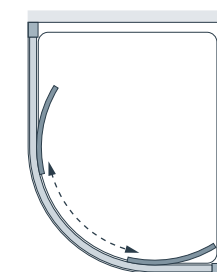

Offset Left-Hand Tray

Offset Right-Hand Tray

Specification and Prices

Double Door Quadrant

You must order BOTH product codes for your chosen size.

Standard sizes (width x height)	Width Adjustment	Door Opening	Price Exc. VAT	Price Inc. VAT	Order Codes
900 x 1950	865-890	550	£702.29	£842.75	1 x WAVR090B & 1 x WAVRDG