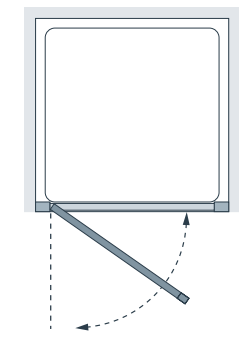

Specification and Prices

Standard Sizes (width x height)	Width Adjustment	Door Opening	Door protrusion mm (90° open)	Price Exc. VAT	Price Inc. VAT	Order Code
700 x 1950	650-700	520	525	£482.17	£578.61	WAVH070S
750 x 1950	700-750	570	575	£510.47	£612.57	WAVH075S
800 x 1950	750-800	620	625	£533.53	£640.24	WAVH080S
900 x 1950	850-900	720	725	£566.03	£679.23	WAVH090S
1000 x 1950	950-1000	820	825	£597.47	£716.97	WAVH100S

15mm Extension Profile £45.28 Inc. VAT (WAVLEPS Silver) – see page 183.
Compatible with Wave Side Panel – see page 38.
Also available in matt black as part of our Wave Black Collection, see page 52.
Wave Hinged door is 8mm glass.

All measurements are in mm

WAVH100S 1000mm Hinged Door with Lakes Stone Anthracite shower tray

Hinged Door

With easy access and understated looks, the hinged door is the perfect choice for a personal sanctuary or family showering space.
from £578.61 Inc. VAT