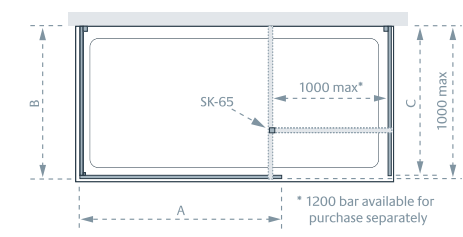

Shower Panel, End Panel & Side Panel