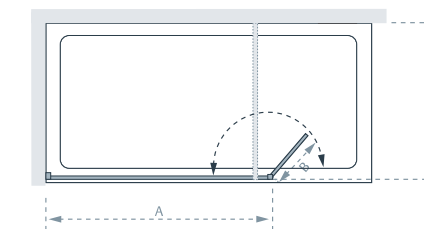

Shower Panel & Bypass Panel