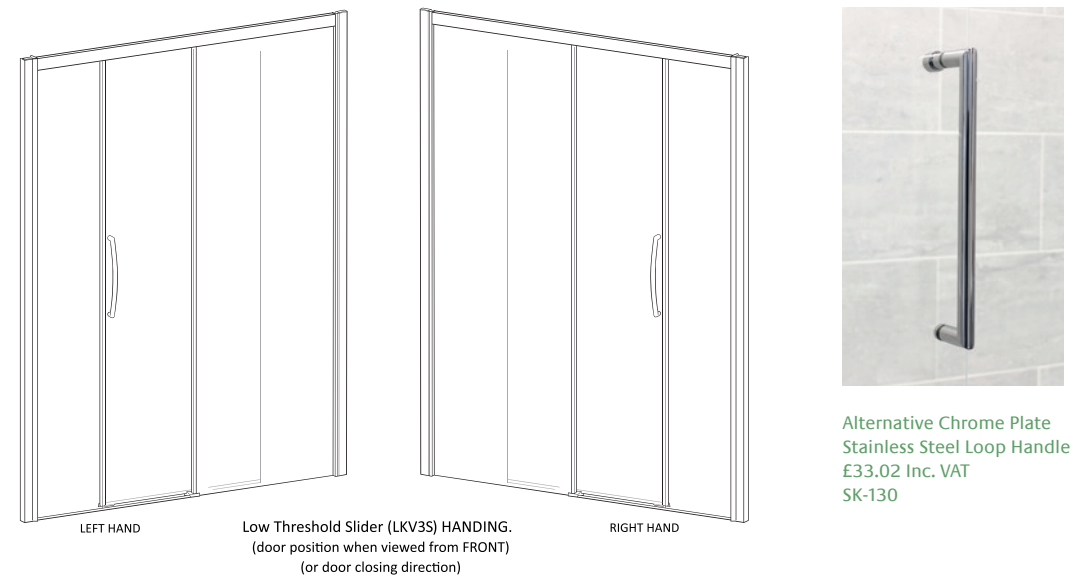

Alternative Chrome Plate
Stainless Steel Loop Handle
£33.02 Inc. VAT
SK-130

Specification and Prices

Where there are two codes you must order BOTH product codes for your chosen size.

Standard Sizes (width x height)	Width Adjustment	Door Opening	Price Exc. VAT	Price Inc. VAT	Previous Code	Order Code Left-Hand	Order Code Right-Hand
1000 x 1850	940 - 1000	360	£728.24	£873.88	n/a	LKV3S100LS	LKV3S100RS
1100 x 1850	1040 - 1100	410	£748.41	£898.10	n/a	LKV3S110LS	LKV3S110RS
1200 x 1850	1140 - 1200	460	£764.01	£916.81	n/a	LKV3S120LS	LKV3S120RS
1300 x 1850	1240 - 1300	510	£797.03	£956.43	n/a	LKV3S130LS	LKV3S130RS
1400 x 1850	1340 - 1400	560	£825.46	£990.55	n/a	LKV3S140LS	LKV3S140RS
1500 x 1850	1440 - 1500	610	£877.74	£1,053.28	LKV3S150LS / LKV3S150RS	1 x CLV3SF150LS & 1 x CLV3S150DG	1 x CLV3SF150RS & 1 x CLV3S150DG
1600 x 1850	1540 - 1600	660	£877.74	£1,053.28	LKV3S160LS / LKV3S160RS	1 x CLV3SF160LS & 1 x CLV3S160DG	1 x CLV3SF160RS & 1 x CLV3S160DG
1700 x 1850	1640 - 1700	710	£945.61	£1,134.73	LKV3S170LS / LKV3S170RS	1 x CLV3SF170LS & 1 x CLV3S170DG	1 x CLV3SF170RS & 1 x CLV3S170DG
1800 x 1850	1740 - 1800	760	£979.54	£1,175.45	LKV3S180LS / LKV3S180RS	1 x CLV3SF180LS & 1 x CLV3S180DG	1 x CLV3SF180RS & 1 x CLV3S180DG

Please note: fixed panel is 6mm glass, door panel is 8mm glass. The Low Threshold does not include a bottom rail or rollers.
30mm Extension Profile £37.42 Inc. VAT (LEPS Silver) – see page 183
Note: Maximum adjustment range is reduced by 15mm when used in conjunction with the In-line Panel Pack – see page 130.
Alternative Bright Chrome Plate Finish Stainless Steel Loop Handle £33.02 Inc. VAT (SK-130) – see page 182.
Compatible with Classic Side Panel, Semi-framed (LWRPS Silver) – see page 150.
Compatible with Classic Side Panel, framed (LK1SPS Silver) – see page 152.

All measurements are in mm