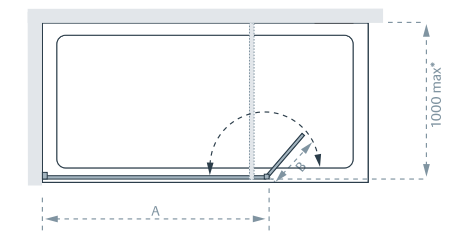

Shower Panel & Bypass Panel