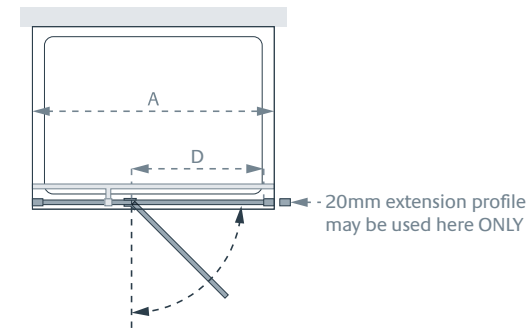

Specification and Prices

Door & Hinge Panel (A)

Standard Size (A x height)	Width Adjustment	Door Opening (D)	Price Exc. VAT	Price Inc. VAT	Order Code
1200 x 2000	1160 - 1205	628*	£1,184.99	£1,421.99	1 x LK804-070S & 1 x LK803-050S
1400 x 2000	1360 - 1405	628*	£1,229.01	£1,474.82	1 x LK804-070S & 1 x LK803-070S
1600 x 2000	1560 - 1605	628*	£1,274.87	£1,529.85	1 x LK804-070S & 1 x LK803-090S