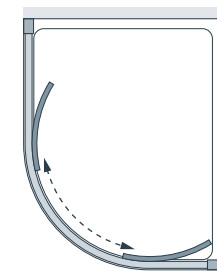

Offset Right-Hand Tray