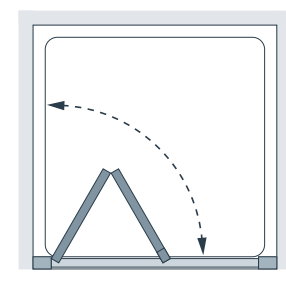

Bi-fold Door
Framed

Simple, elegant and practical, the inward opening of a bi-fold door is the perfect space saving solution.

from **£540.40 Inc. VAT**

Specification and Prices

Standard Sizes (width x height)	Width Adjustment	Door Opening	Price Exc. VAT	Price Inc. VAT	Order Code Silver	Order Code White
700 x 1850	660 - 720	480	£450.33	£540.40	LK1B070S	LK1B070W
750 x 1850	720 - 780	540	£470.51	£564.61	LK1B075S	LK1B075W
800 x 1850	760 - 820	580	£494.36	£593.23	LK1B080S	LK1B080W
900 x 1850	840 - 900	660	£529.21	£635.05	LK1B090S	LK1B090W
1000 x 1850	940 - 1000	760	£568.65	£682.38	LK1B1000S	LK1B1000W