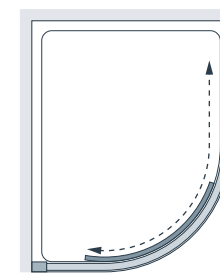

Single Door Quadrant

An elegant and practical solution for corner spaces in smaller bathrooms or ensembles.

from £770.43 Inc. VAT

Single Door Quadrant

Offset Left-Hand Tray

Offset Right-Hand Tray

Alternative Chrome Plate
Stainless Steel Loop Handle
£33.02 Inc. VAT
SK-130