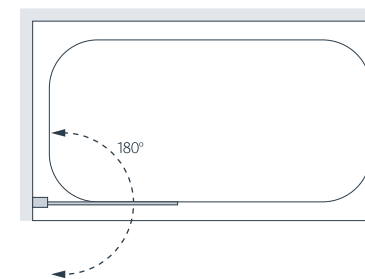

SS40S Silver Double Panel Sculpted Bath Screen

Specification and Prices

Standard Sizes (width x height)	Width Adjustment	Price Exc. VAT	Price Inc. VAT	Order Code Silver
860 x 1400	860 - 885	£290.46	£348.55	SS30S
860 x 1400	860 - 885	£316.29	£379.55	SS33S (with towel rail)
1175 (375 + 800) x 1400	1175 - 1200	£437.47	£524.96	SS40S
1175 (375 + 800) x 1400	1175 - 1200	£463.30	£555.97	SS44S (with towel rail)

All measurements are in mm