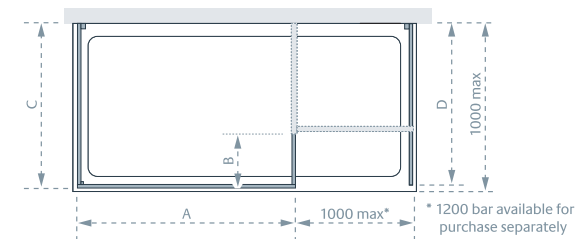

Side Panel (D)

Standard Sizes (D x height)	Width Adjustment	Price Exc. VAT	Price Inc. VAT	Order Code
700 x 2000	655 - 690	£370.54	£444.65	LK810-070S
750 x 2000	705 - 740	£376.96	£452.35	LK810-075S
800 x 2000	755 - 790	£385.21	£462.26	LK810-080S
900 x 2000	855 - 890	£409.98	£491.97	LK810-090S
1000 x 2000	955 - 990	£485.19	£582.22	LK810-100S

20mm Extension Profile £33.02 Inc. VAT (LK8LEPS Silver) – see page 181.

*Should be used on tray depths of ≤750mm to ensure suitable opening is available.

All measurements are in mm

Shower Panel, End Panel, Side Panel & Bypass Panel