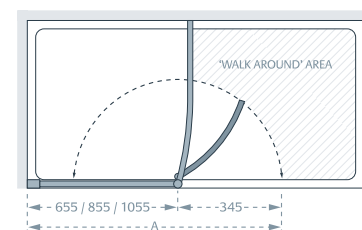

Walk-In with additional Side Panel

Specification and Prices

Front Panel (A)

You must order BOTH product codes for your chosen size

Standard Sizes (width x height)	Width Adjustment	Recommended Tray Size Min	Recommended Tray Size Max	Price Exc. VAT	Price Inc. VAT	Previous Code	Order Code Silver
1000 x 1850 + 85	1000 - 1025	1200	1600	£817.20	£980.64	LWS1000S	1 x CLWS100S & 1 x CLWSDG
1200 x 1850 + 85	1200 - 1225	1400	1800	£862.14	£1,034.57	LWS1200S	1 x CLWS120S & 1 x CLWSDG
1400 x 1850 + 85	1400 - 1425	1600	2000	£895.16	£1,074.20	LWS1400S	1 x CLWS140S & 1 x CLWSDG