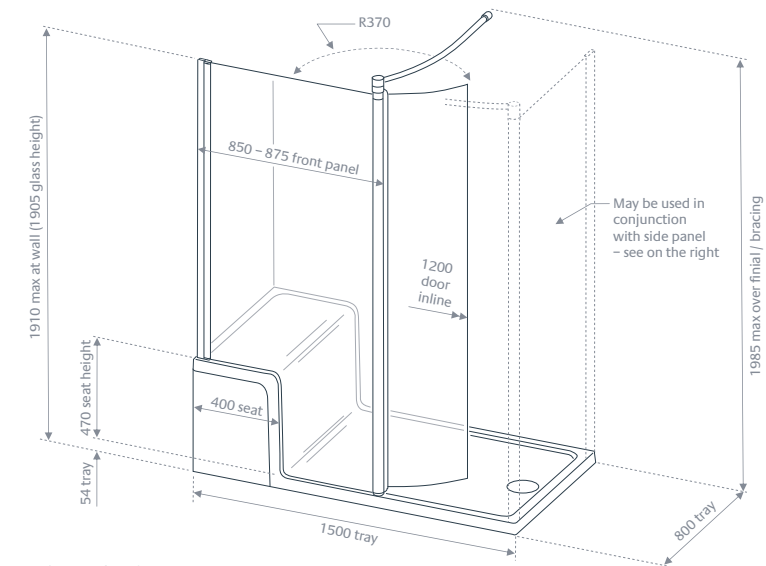

from £2710.64 Inc. VAT

LKST8015 Seated Shower Tray with CLWSST120RS & CLWSDG Right-Hand Walk-In

Left-Hand Unit

Walk-In Side Panel

Specification and Prices

You must order BOTH product codes for your chosen size.