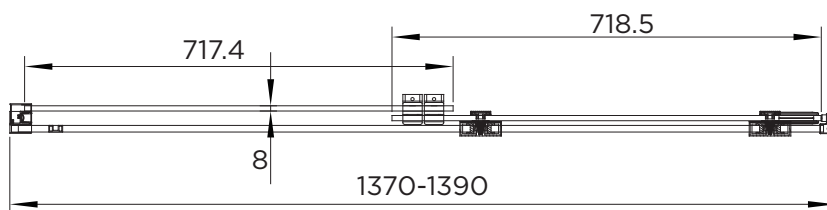

SPECIFICATION

ROLLA 8

SLIDING WETROOM

RANGE	ROLLA 8
PRODUCT	SLIDING WETROOM
CODE	AQ8943S
SIZE	1400
PROFILE COLOUR	SILVER
GLASS THICKNESS	8mm
GLASS FINISH	CLEAR
GLASS TREATMENT	CLEAN & CLEAR™
HEIGHT	2000
ADJUSTMENT IN RECESS	1370-1390
ADJUSTMENT WITH SIDE PANEL	1365-1385
OPTIONAL SIDE PANEL	YES
APERTURE	630/650
GUARANTEE	LIFETIME
CE	EN14428
GLASS BS EN	EN12150-1T
PROFILE MATERIAL	ALUMINUM /STAINLESS STEEL
HANDLE MATERIAL	ZINC ALLOY
ROLLER MATERIAL	ZINC ALLOY
QUICK RELEASE ROLLERS	NO
FIXED PANEL SIZE	717.5
MOVING PANEL SIZE	718.5
PRODUCT HAND	UNIVERSAL
PRODUCT WEIGHT	63KG
PACKAGED DIMENSIONS	2090x775x106
BARCODE	5031978068711

All measurements in mm and are nominal