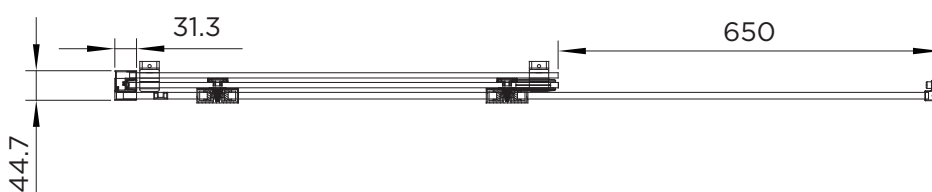

SPECIFICATION

ROLLA 8

SLIDING WETROOM

RANGE	ROLLA 8
PRODUCT	SLIDING WETROOM
CODE	AQ8943S
SIZE	1400
PROFILE COLOUR	SILVER
GLASS THICKNESS	8mm
GLASS FINISH	CLEAR
GLASS TREATMENT	CLEAN & CLEAR™
HEIGHT	2000
ADJUSTMENT IN RECESS	1370-1390
ADJUSTMENT WITH SIDE PANEL	1365-1385
OPTIONAL SIDE PANEL	YES
APERTURE	630/650
GUARANTEE	LIFETIME
CE	EN14428
GLASS BS EN	EN12150-1T
PROFILE MATERIAL	ALUMINUM /STAINLESS STEEL
HANDLE MATERIAL	ZINC ALLOY
ROLLER MATERIAL	ZINC ALLOY
QUICK RELEASE ROLLERS	NO
FIXED PANEL SIZE	717.5
MOVING PANEL SIZE	718.5
PRODUCT HAND	UNIVERSAL
PRODUCT WEIGHT	63KG
PACKAGED DIMENSIONS	2090x775x106
BARCODE	5031978068711

All measurements in mm and are nominal