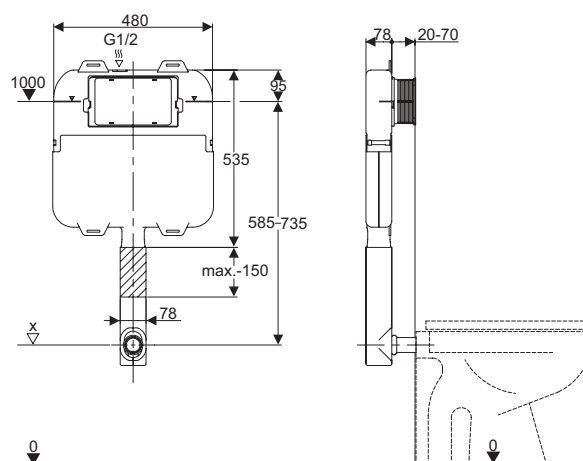

Included as standard

Our concealed toilet cisterns all include:

- UK sized inlet and outlet pipe work
- Water saving dual flush cistern – factory set at 6/3 litre adjustable to 4.5/3 litre
- Simple mechanical or cable connection method to ensure high performance
- Accessible isolating valve
- Compatible with all Crosswater flush plates

Standard Height Concealed Cistern

0.46m Height Concealed Cistern

Dual flush
Top & front flush
Compatible with our wide range of flush plates
Maximum supply pressure 6 bar
w 404 x d 465 x h 140mm
WRAS Approved Product

WCC47X46+2

£190

Taller Concealed Cistern

0.53m Height Concealed Cistern

Dual flush
Top & front flush
Compatible with our wide range of flush plates
Maximum supply pressure 6 bar
w 480 x d 78 x h 535mm
WRAS Approved Product

WCC57X46+2

£265

Slim Line Concealed Cistern

NEW

0.36m Height Concealed Cistern with Chrome Flush

Dual flush
Cable flush operation
Supplied with chrome flush button, see right for optional upgrades
Maximum supply pressure 6 bar
w 390 x d 115 x h 345mm
WRAS Approved Product

WCC39X45C

£135

Optional Flush Button Upgrades

NEW

Matt Black

Mechanical operation
ABS

WCCBUTTONMB

£20

NEW

Brushed Brass

Mechanical operation
ABS

WCCBUTTONF

£25

NEW

Brushed Stainless Steel Effect

Mechanical operation
ABS

WCCBUTTONV

£25