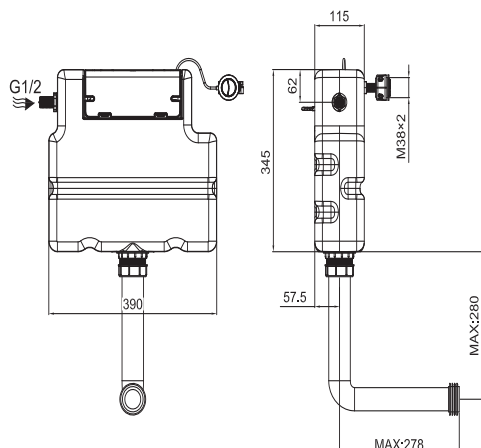

WCC39X45C

£135

Optional Flush Button Upgrades

NEW

Matt Black

Mechanical operation
ABS

WCCBUTTONMB

£20