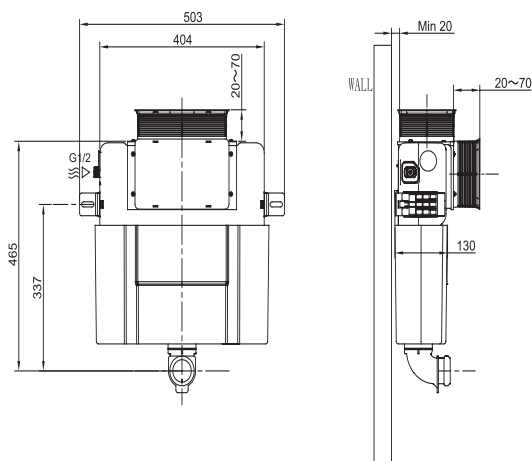

Included as standard

Our concealed toilet cisterns all include:

- UK sized inlet and outlet pipe work
- Water saving dual flush cistern – factory set at 6/3 litre adjustable to 4.5/3 litre
- Simple mechanical or cable connection method to ensure high performance
- Accessible isolating valve
- Compatible with all Crosswater flush plates

Standard Height Concealed Cistern

0.46m Height Concealed Cistern

Dual flush
Top & front flush
Compatible with our wide range of flush plates
Maximum supply pressure 6 bar
w 404 x d 465 x h 140mm
WRAS Approved Product

WCC47X46+2

£190