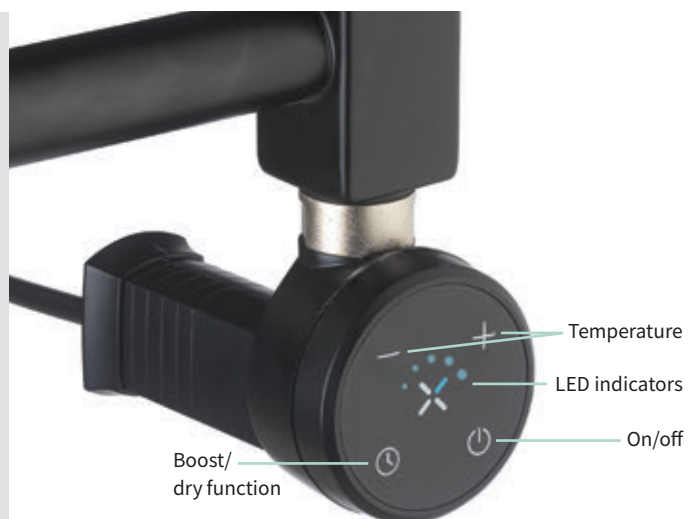

Why Choose Electric?

Our MPRO Electric towel warmers are supplied with a control dial, instead of a traditional valve, which includes innovative features:

- 5 temperature settings ranging from 30°C to 60°C.
- An electronic temperature sensor that guarantees precise temperature control
- Illuminated LED indicators display the set temperature level and the status of the heating
- Dryer/Boost on demand function allows the setting of a higher heating power for two hours, after which the element returns to the previous setting
- In the event of a power failure the element remembers the previous settings therefore making it suitable for connection to external timers

You can rely on the safety of our MPRO Electric towel warmers:

- The element is equipped with frost protection and double protection against overheating
- The display shows warning indicators in case of malfunction
- An active safety feature in case the rail runs dry
- Low power consumption in a standby mode