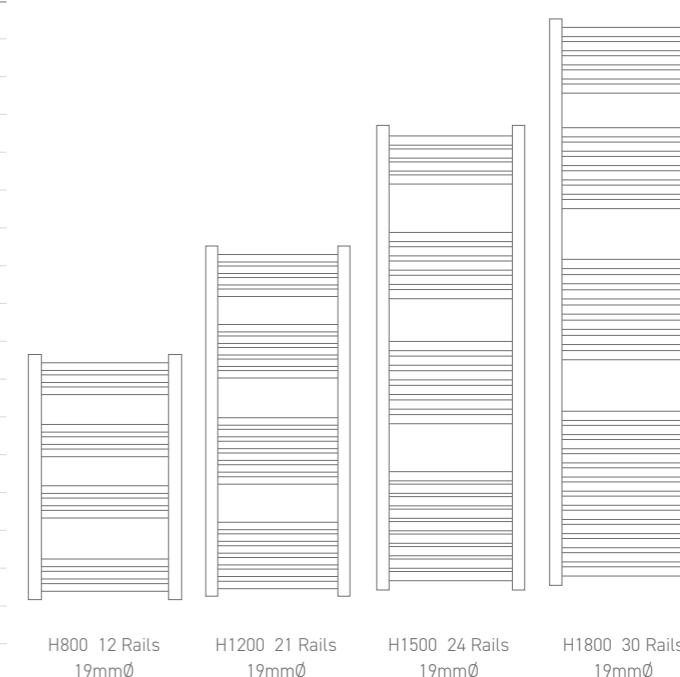

Flavia Straight Gloss White Pre-Filled Electric