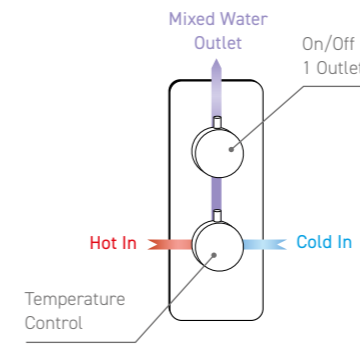

Single Function