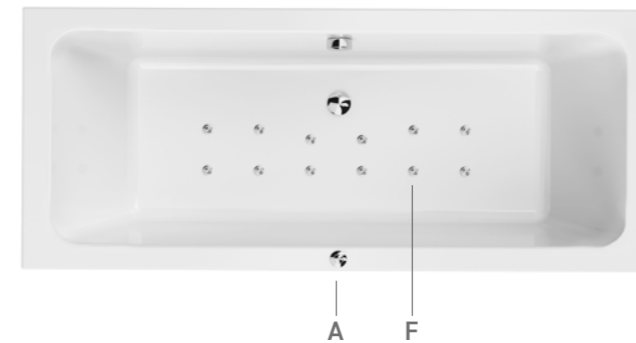

Optional Extras (Factory Fitted):

- J Colour Kinetic Underwater Light
- K ELCB Protection

System 3 Combined

Standard Features:

- A Whirlpool On/Off Switch
- A Airpool On/Off Switch
- B 2 x Air Flow Controls (Whirlpool)
- C Directional Whirlpool Jets
- D Back & Foot Jets
- F Airpool Jets
- E Safety Suction Filter

All Whirlpool systems are fitted with dry run pump protection.