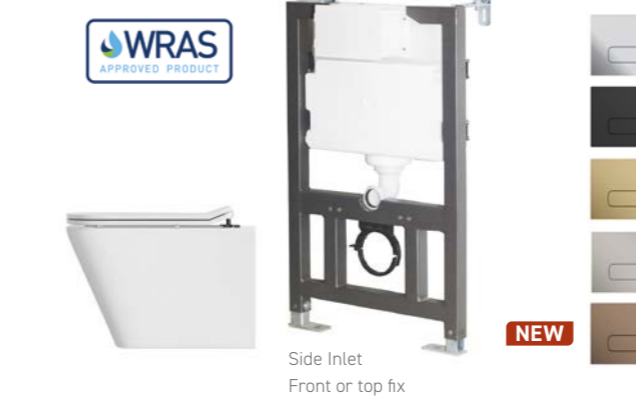

1. **Complete Wall Hung Packs**
   Lune WC & Support Frame with Square Push Plate
   W50 x H82 x D67

	Slim Sandwich Seat	Slim Wrapover Seat	
Inc Chrome Push Plate	MN071	MN091	£680
Inc Matt Black Push Plate	MN071B	MN091B	£725
Inc Brushed Brass Push Plate	MN071G	MN091G	£725
Inc Brushed Nickel Push Plate	MN071S	MN091S	£725
Inc Brushed Bronze Push Plate	MN071Z	MN091Z	£762