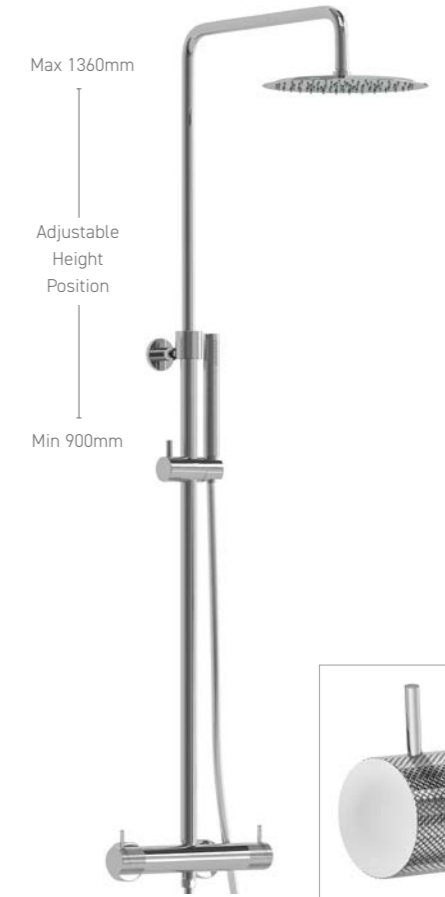

HP
KNS02 £637
• Dual Function Thermostatic Touch Control Valve
• 250mm Round Shower Head & Wall Arm
• Round Overflow Filler

HP
KNS07 £635
• Dual Function Thermostatic Touch Control Valve
• Round Overflow Filler
• Round Outlet Elbow with Bracket
• Handset with Smooth Flex Hose

HP
KNS14 £615
• Dual Function Thermostatic Touch Control Valve
• 250mm Round Shower Head & Ceiling Arm
• Round Outlet Elbow with Bracket
• Handset with Smooth Flex Hose

SIMA KNURLED Chrome

Max 1360mm
Adjustable Height Position
Min 900mm