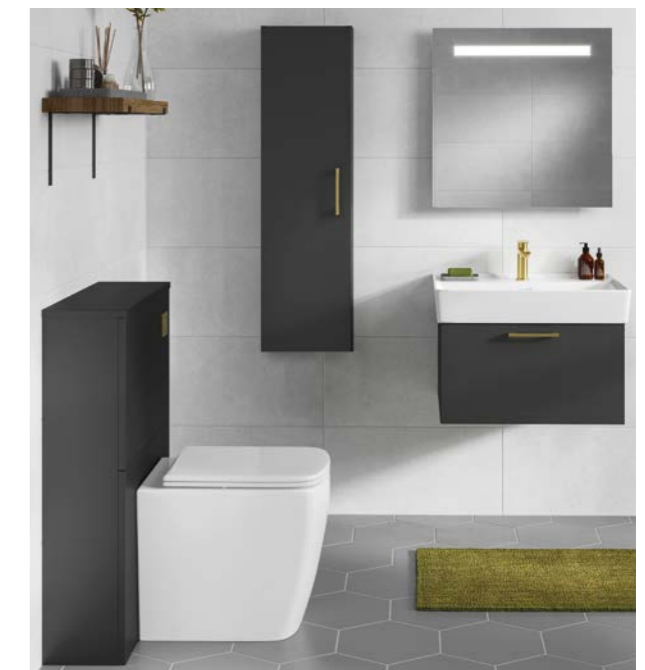

- Matt Black CC031 £15
- Brushed Brass CC030 £17
- Brushed Nickel CC032 £17
- **NEW** Brushed Bronze CC033 £24

Semi Column Universal Opening
W30 x H100 x D22

- 2 Shelves

SC30 £299

Cashmere Gloss creates a lighter, natural atmosphere.

LUNE

Discover the hidden depths

Minimalist, handleless design is enhanced with a hidden internal vanity drawer for smarter storage solutions.

The Lune furniture range is available in two depths - **38cm & 46cm**.