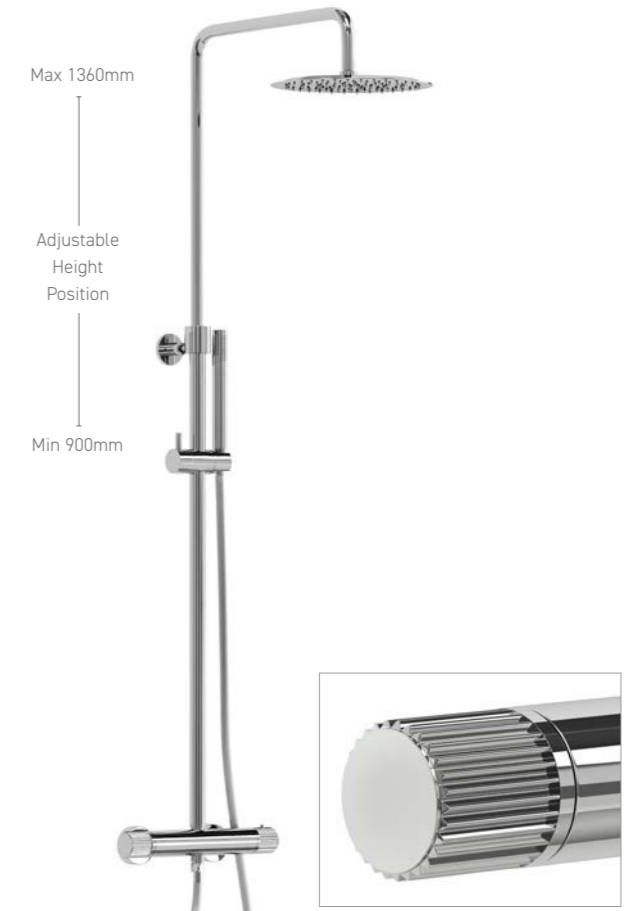

Max 1360mm
Adjustable Height Position
Min 900mm

MP
GFS14 **£561**
Groove Fluted Exposed Thermostatic Valve
• Rigid Riser Rail
• 250mm Shower Head
• Handset with Smooth Flex Hose

INCLUDES:
Easy Fix
Plumbing Kit

WA027 **£25**
Chrome Easy Clean Klik Basin Waste
Slotted

WA030 **£25**
Chrome Easy Clean Klik Basin Waste
Unslotted

WA010 **£52**
Chrome Minimalist Bottle Trap

WA029 **£36**
Chrome Round Easy Clean Klik Bath Waste

A10005 **£20**
Robe Hook
A10010 **£32**
Paper Holder

WBA015 **£36**
Chrome Shower Shelf
A10009 **£42**
Towel Ring

A04001 **£55**
Toilet Brush & Holder