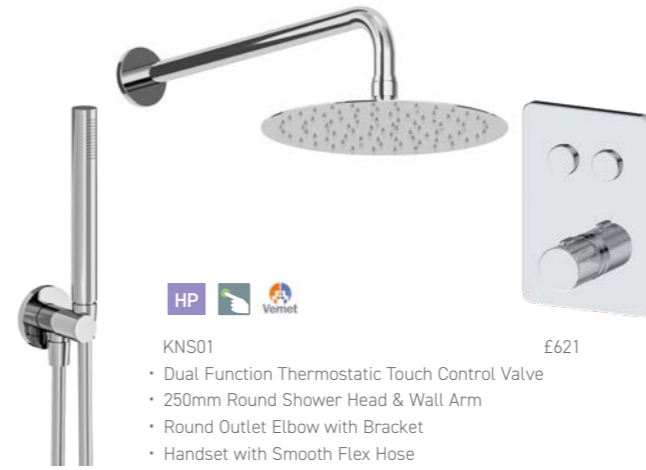

HP
KNS01 £621
• Dual Function Thermostatic Touch Control Valve
• 250mm Round Shower Head & Wall Arm
• Round Outlet Elbow with Bracket
• Handset with Smooth Flex Hose