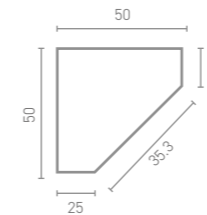

Large Corner Unit
W50 x H87 x D50

- Internal shelf
- Chrome handle
- Mineral cast basin
- Reversible door

Gloss White
N090185TH £559