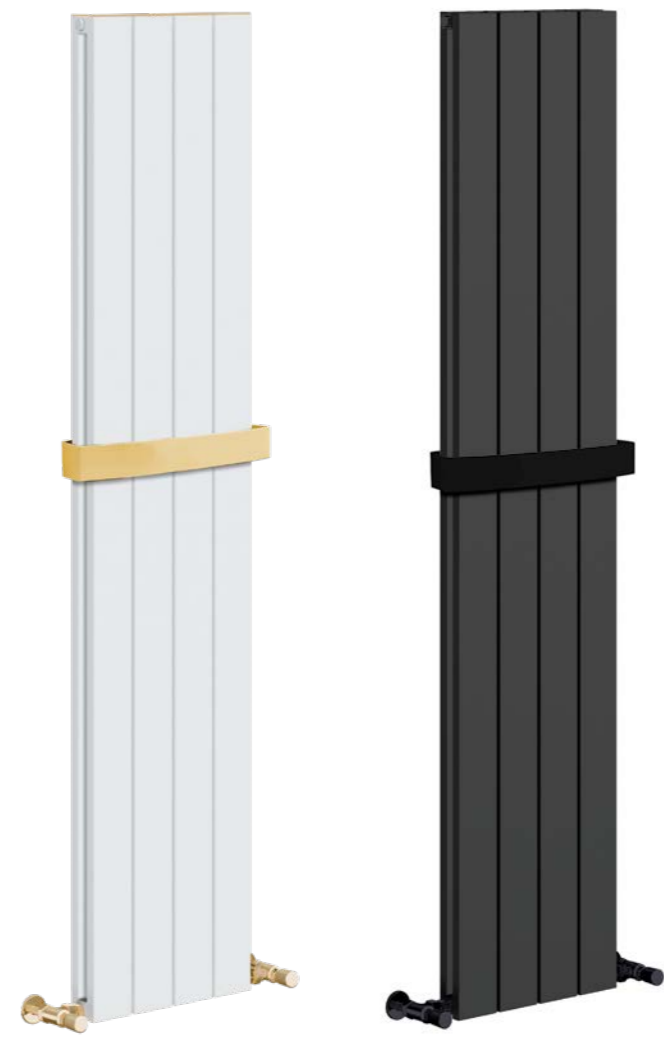

EON Single ALUMINIUM

EON Double ALUMINIUM

Eon Single CH

Height	Width	Tapping Centres	Wall to Pipe Centres	Output Watts	BTU	Colour	Product Code	Price
1200	375	375	45	754	2573	W	RA650	£269
1200	375	375	45	754	2573	A	RA655	£269
1800	375	375	45	1131	3860	W	RA220	£359
1800	375	375	45	1131	3860	A	RA221	£359

Eon Double CH

Height	Width	Tapping Centres	Wall to Pipe Centres	Output Watts	BTU	Colour	Product Code	Price
1800	372	372	75	1681	5736	W	RA225	£489
1800	372	372	75	1681	5736	A	RA226	£489