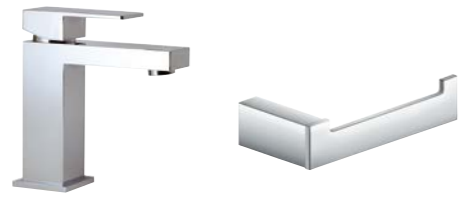

ARNO

None compromising bold clean lines and 90 degree angles make the Arno collection a turn to design. Crafted to exacting standards and finished to perfection, the crisp design emphasises any bathroom design.

Arno brassware and accessories are available in **Chrome.**