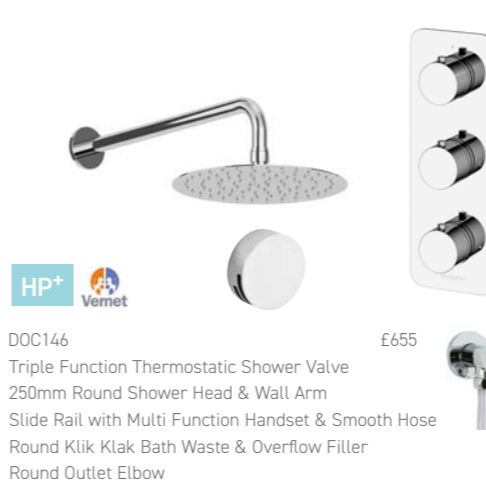

Exposed Thermostatic Valves & Bath Shower Mixer

LANCIO

DOC90 £319
Round Exposed Thermostatic Valve
• Round Rigid Riser
• Round Multi Function Handset
• 250mm Slimline Shower Head

SV070 £239
Deluxe Thermostatic Deck/Wall Mounted Bath Shower Mixer & Round Slide Rail
• Touch Multi Function Handset
• Smooth Flex Hose

SV022 £199
Deluxe Thermostatic Deck/Wall Mounted Bath Shower Mixer

SV072 £169
Deluxe Round Exposed Thermostatic Shower Valve & Round Slide Rail
• Touch Multi Function Handset
• Smooth Flex Hose

SV021 £129
Deluxe Round Exposed Thermostatic Wall Mounted Shower Valve