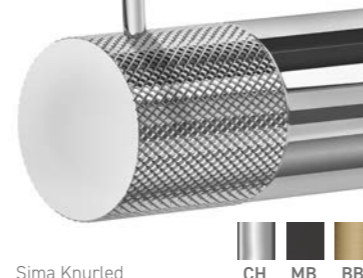

Groove Fluted CH ZE

Smooth CH ZE

Diamond CH BN

Livello CH BN

Sima Knurled CH MB BB

I-Zone® CH MB BB

GROOVE FLUTED

MP **Vernet**
Groove Fluted Exposed Thermostatic Valve
 • Rigid Riser Rail
 • 250mm Shower Head
 • Handset with Smooth Flex Hose