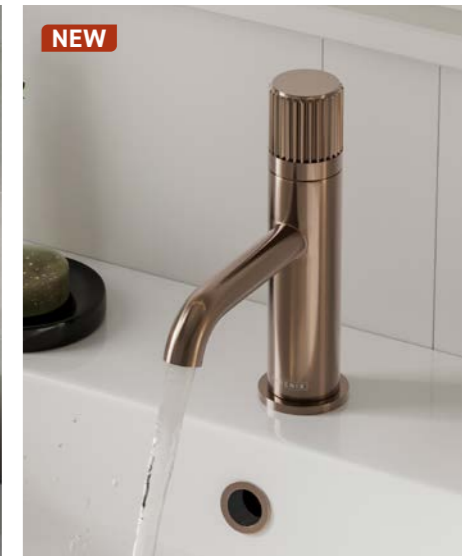

Taps, Showers & Accessories Pages 262-330