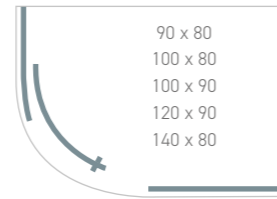

LH Installation

Size	Adjustment	Door Opening	Height	Glass Thickness	Opening Hand	Enclosure Only		Enclosure, Tray & Waste	
						Code	Price	Code	Price
90 x 90	87-89	46	200	8mm	LH/RH	EN055	£981	TE055	£1206
100 x 100	97-99	46	200	8mm	LH/RH	EN056	£1069	TE056	£1398
90 x 80	87-89/ 77-79	41	200	8mm	LH	EN057	£951	TE057L	£1208
90 x 80	87-89/ 77-79	41	200	8mm	RH	EN057	£951	TE057R	£1208
100 x 80	97-99/ 77-79	41	200	8mm	LH	EN058	£979	TE058L	£1257
100 x 80	97-99/ 77-79	41	200	8mm	RH	EN058	£979	TE058R	£1257
100 x 90	97-99/ 87-89	46	200	8mm	LH	EN059	£996	TE059L	£1297
100 x 90	97-99/ 87-89	46	200	8mm	RH	EN059	£996	TE059R	£1297
120 x 90	117-119/ 87-89	46	200	8mm	LH	EN060	£1061	TE060L	£1389
120 x 90	117-119/ 87-89	46	200	8mm	RH	EN060	£1061	TE060R	£1389
140 x 80	137-139/ 77-79	41	200	8mm	LH	EN061	£1122	TE061L	£1530
140 x 80	137-139/ 77-79	41	200	8mm	RH	EN061	£1122	TE061R	£1530