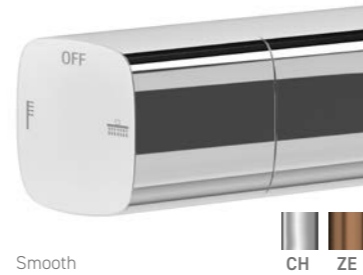

Groove Fluted CH ZE