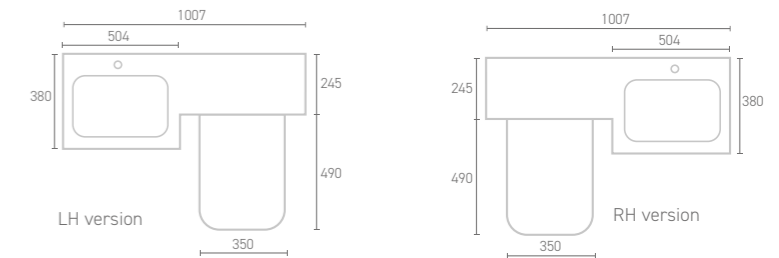

For matching bath panels, see page 138.

HANDLE OPTIONS (Not sold as a separate item)

Askern 180mm
Included in unit price

Tenbury 170mm
Included in unit price

Dorton 227mm
Included in unit price

Groove Knob 35mm
Included in unit price