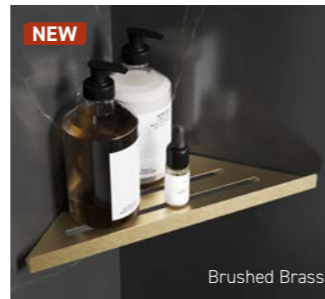

Shower Shelf

Shower Shelf

	Chrome	WBA015	£36
	Brushed Brass	WBA017	£42
	Matt Black	WBA016	£38
	Brushed Nickel	WBA018	£42
	Brushed Bronze	WBA019	£42

Basin Wastes & Bottle Trap

	Chrome	WA027	£25
	Brushed Brass	WA034	£37
	Matt Black	WA032	£34
	Brushed Nickel	WA052	£37
	Brushed Bronze	WA062	£39

	Chrome	WA030	£25
	Brushed Brass	WA035	£37
	Matt Black	WA033	£34
	Brushed Nickel	WA053	£37
	Brushed Bronze	WA063	£39

	Chrome	WA001	£20

	Chrome	WA010	£52
	Brushed Brass	WA047	£79
	Matt Black	WA046	£65
	Brushed Nickel	WA057	£79
	Brushed Bronze	WA067	£83