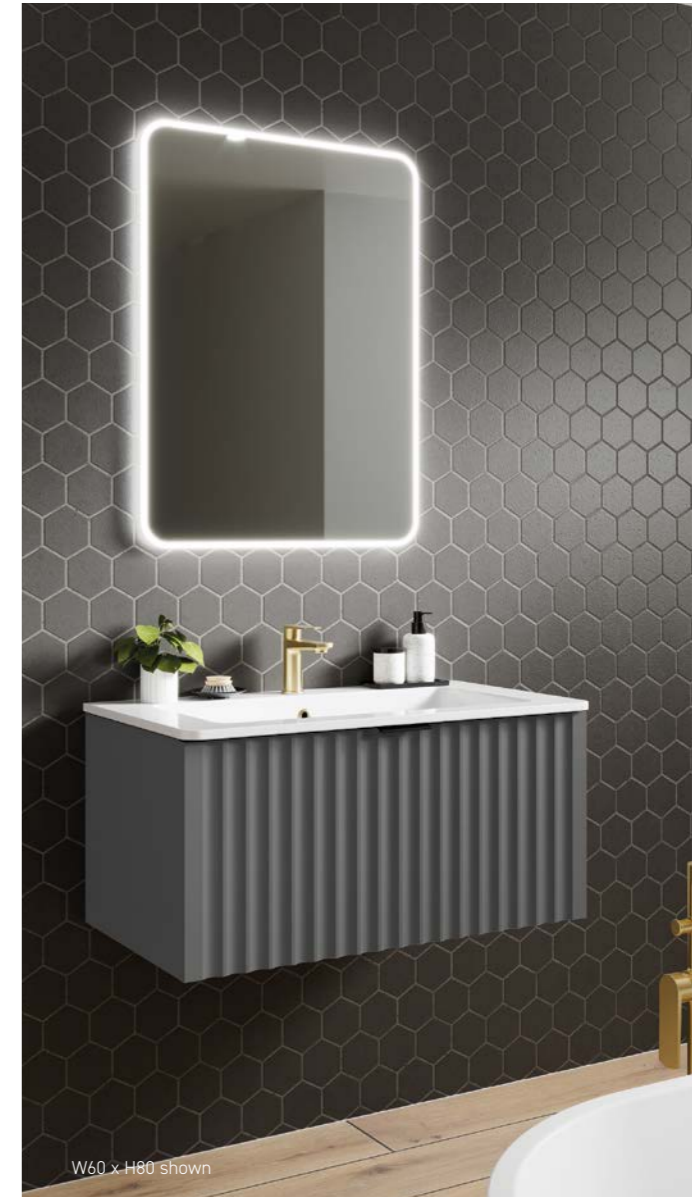

SHARP LED Mirror

- 

Sharp 40
W40 x H70 x D6
MI170 £215
- 

Sharp 50
W50 x H70 x D6
MI171 £225
- 

Sharp 60
W60 x H70 x D6
MI172 £255
- 

Sharp 80
W80 x H60 x D6
MI173 £275
- 

Sharp 100
W100 x H60 x D6
MI174 £335
- 

Sharp 120
W120 x H60 x D6
MI021 £375

W60 x H70 shown

- 
Guarantee
- 
Energy Rating
- 
Cool LED
- 
IP44
- 
Solid Aluminium Construction
- 
Heated Demister
- 
Motion On/Off
- 
Charging Socket

WYE LED Mirror

W80 x H70 shown

Illuminated Glass Shelf

IDENTITY LED Mirror

W80 x H60 shown

W60 x H80 shown

- 
Guarantee
- 
Energy Rating
- 
Cool LED
- 
IP44
- 
Solid Construction
- 
Heated Demister
- 
Motion On/Off
- 
Charging Socket
- 
Illuminated Glass Shelf