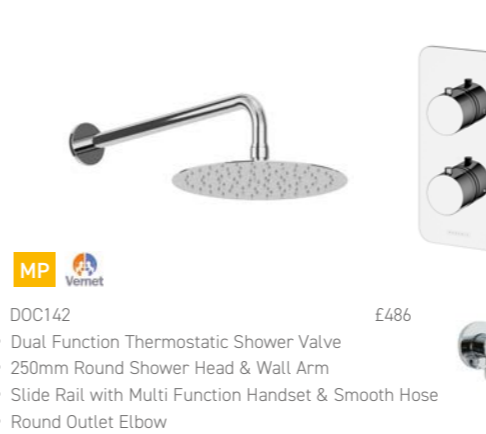

Exposed Thermostatic Valves & Bath Shower Mixer

LANCIO

DOC90 £319
Round Exposed Thermostatic Valve
• Round Rigid Riser
• Round Multi Function Handset
• 250mm Slimline Shower Head

SV070 £239
Deluxe Thermostatic Deck/Wall Mounted Bath Shower Mixer & Round Slide Rail
• Touch Multi Function Handset
• Smooth Flex Hose

SV022 £199
Deluxe Thermostatic Deck/Wall Mounted Bath Shower Mixer

SV072 £169
Deluxe Round Exposed Thermostatic Shower Valve & Round Slide Rail
• Touch Multi Function Handset
• Smooth Flex Hose

SV021 £129
Deluxe Round Exposed Thermostatic Wall Mounted Shower Valve