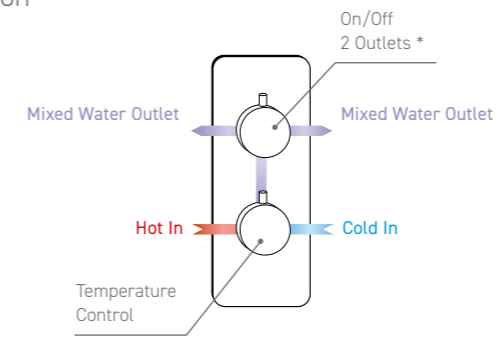

Dual Function