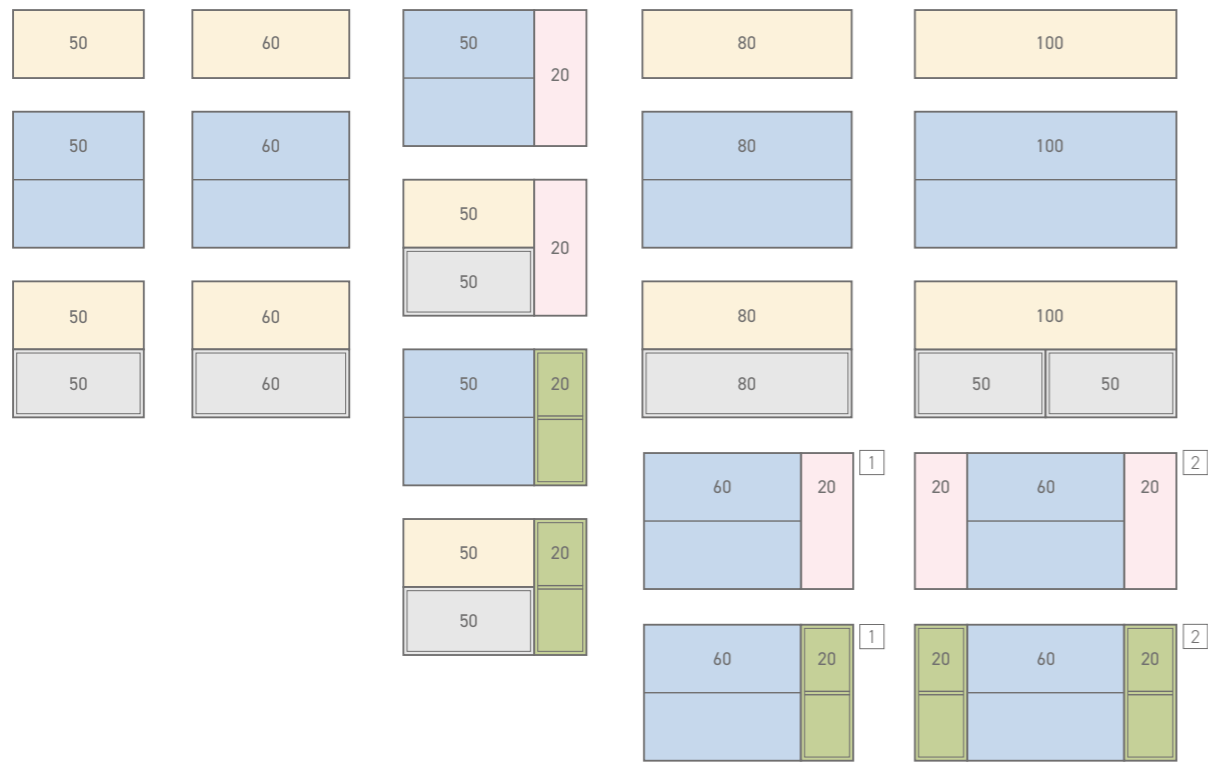

Step 3 - Select the units required.

Step 4 - Select your basin or worktops.

For vanity basins,
see pages 162-165.

I-ZONE® Example Configurations

50CM OPTIONS 60CM OPTIONS 70CM OPTIONS 80CM OPTIONS 100CM OPTIONS