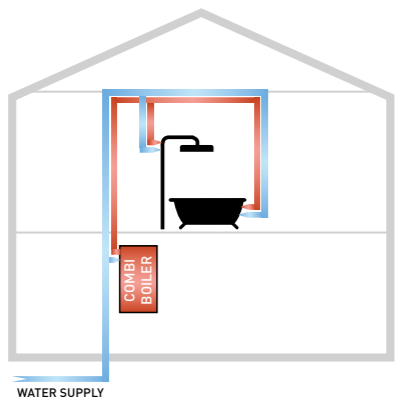

LP MP HP

Combination Boiler System

- 'Combie' boiler providing hot water & heating

Denotes Minimum Operating Pressures

LP MP HP HP+
0.2 Bar   0.5 Bar   1.0 Bar   2.0 Bar