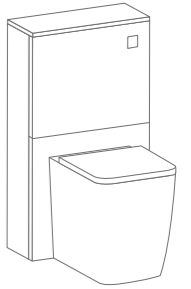

Add the **colour code** to the **unit code** eg. NR01 (WH) = Sharp 60 Wall Unit in Gloss White

Round Ceramic 1 Taphole Basin
H10 x D48

Width	Code	Price
61	VB340	£219
81	VB341	£269

Back to Wall Unit, Cistern & I-Zone Rimless WC
W50 x H87 x D70

- 3/6L Flush Insulated Cistern
- Colour Co-ordinated Worktop
- Push Button - Chrome

Slim Sandwich Seat CWC50Z
Slim Wrapover Seat WWC50Z £757

NEW

£757

Back to Wall Unit & Cistern
W50 x H87 x D21

- 3/6L Flush Insulated Cistern
- Colour Co-ordinated Worktop
- Push Button - Chrome

CWC50 £399