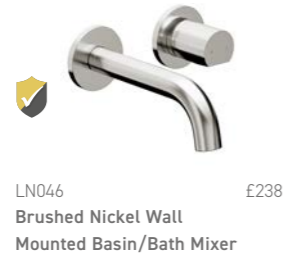

LIVELLO Brushed Nickel