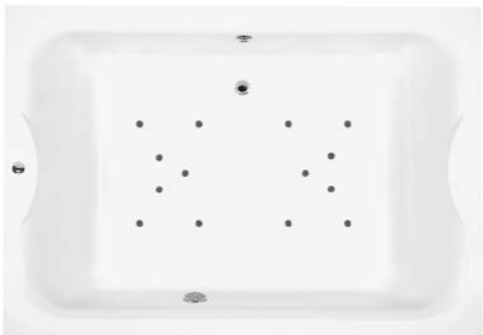

BH002C £1349
Marino
 Capacity 460 litres
 L195 x W135 x D48

System 1 Whirlpool

BH002S1 £1848
Marino + System 1
 Capacity 460 litres
 L195 x W135 x D48

System 2 Airpool

BH002S2 £1848
Marino + System 2
 Capacity 460 litres
 L195 x W135 x D48