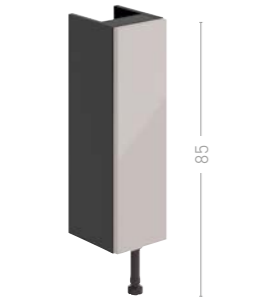

Full Height Single Door Base Unit

Width	Unit Depth	Code	Level	Tewkesbury	Metropol
15	24	F060	£283	N/A	N/A
15	31	F061	£298	N/A	N/A
20	24	F062	£295	£310	£310
20	31	F063	£309	£324	£324
30	24	F064	£322	£338	£338
30	31	F065	£338	£355	£355