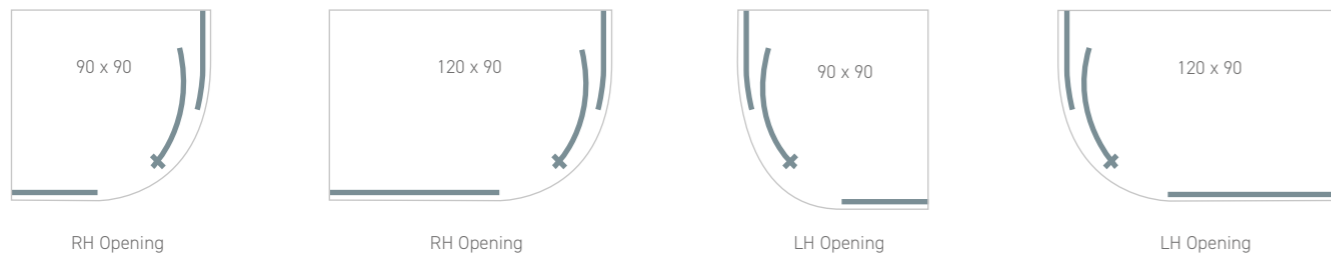

LUNE Sliding Quadrant

8MM

BRUSHED BRASS

Size	Adjustment	Door Opening	Height	Glass Thickness	Opening Hand	Enclosure Only		Enclosure, Tray & Waste	
						Code	Price	Code	Price
90 x 90	87-89	45	200	8mm	LH	GE030	£1084	TE034	£1323
90 x 90	87-89	45	200	8mm	RH	GE031	£1084	TE035	£1323
120 x 90	117-119/ 87-89	45	200	8mm	LH	GE032	£1213	TE036	£1555
120 x 90	117-119/ 87-89	45	200	8mm	RH	GE033	£1213	TE037	£1555

MATT BLACK

Size	Adjustment	Door Opening	Height	Glass Thickness	Opening Hand	Enclosure Only		Enclosure, Tray & Waste	
						Code	Price	Code	Price
90 x 90	87-89	45	200	8mm	LH	BE030	£1017	TE038	£1256
90 x 90	87-89	45	200	8mm	RH	BE031	£1017	TE039	£1256
120 x 90	117-119/ 87-89	45	200	8mm	LH	BE032	£1139	TE040	£1481
120 x 90	117-119/ 87-89	45	200	8mm	RH	BE033	£1139	TE041	£1481

CHROME

Size	Adjustment	Door Opening	Height	Glass Thickness	Opening Hand	Enclosure Only		Enclosure, Tray & Waste	
						Code	Price	Code	Price
90 x 90	87-89	45	200	8mm	LH	EN030	£880	TE030	£1105
90 x 90	87-89	45	200	8mm	RH	EN031	£880	TE031	£1105
120 x 90	117-119/ 87-89	45	200	8mm	LH	EN032	£985	TE032	£1313
120 x 90	117-119/ 87-89	45	200	8mm	RH	EN033	£985	TE033	£1313

Smooth opening roller design

Concealed fixings

20mm adjustment

Tray or wetroom compatible

Polished aluminium finish

Polished chrome hardware

Profile cover caps

8MM safety glass

Easyclean protection

Lifetime guarantee