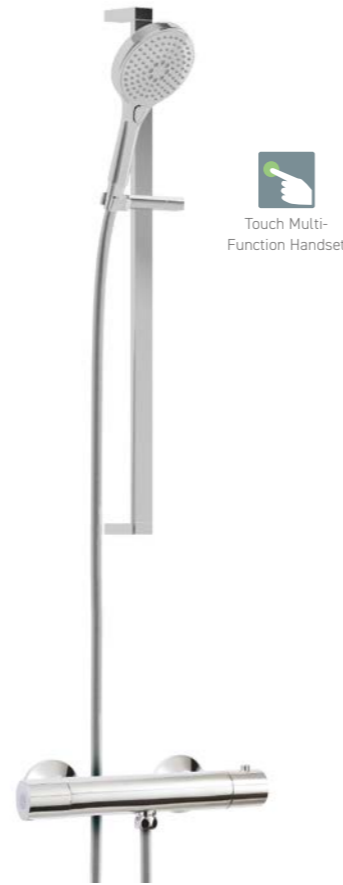

Exposed Thermostatic Valves & Bath Shower Mixer

LANCIO

DOC90 £319
Round Exposed Thermostatic Valve
• Round Rigid Riser
• Round Multi Function Handset
• 250mm Slimline Shower Head

SV070 £239
Deluxe Thermostatic Deck/Wall Mounted Bath Shower Mixer & Round Slide Rail
• Touch Multi Function Handset
• Smooth Flex Hose

SV022 £199
Deluxe Thermostatic Deck/Wall Mounted Bath Shower Mixer

SV072 £169
Deluxe Round Exposed Thermostatic Shower Valve & Round Slide Rail
• Touch Multi Function Handset
• Smooth Flex Hose

SV021 £129
Deluxe Round Exposed Thermostatic Wall Mounted Shower Valve