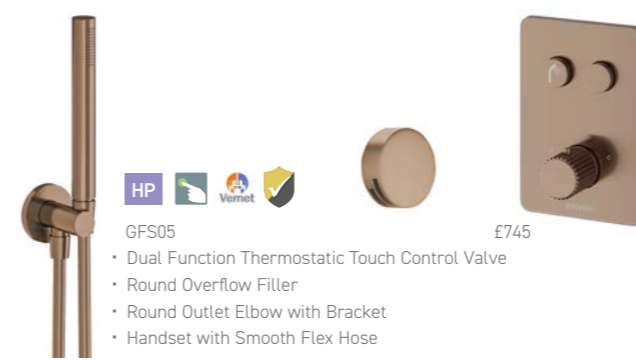

GF060 £799
Brushed Bronze Freestanding
Bath Shower Mixer

GFS01 £745
Dual Function Thermostatic Touch Control Valve
250mm Round Shower Head & Wall Arm
Round Hand Held Shower with Hose & Bracket

GFS03 £735
• Dual Function Thermostatic Touch Control Valve
• 250mm Round Shower Head & Wall Arm
• Round Overflow Filler