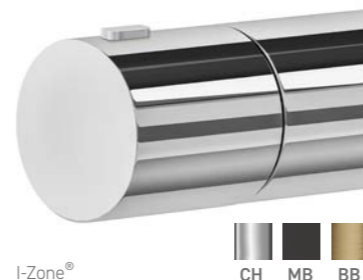

Groove Fluted CH ZE

Smooth CH ZE

Diamond CH BN

Livello CH BN

Sima Knurled CH MB BB

I-Zone® CH MB BB

GROOVE FLUTED

MP **Vernet**
Groove Fluted Exposed Thermostatic Valve
 • Rigid Riser Rail
 • 250mm Shower Head
 • Handset with Smooth Flex Hose