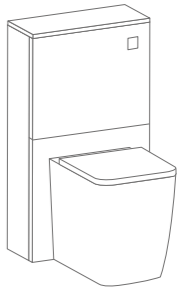

Back to Wall Unit, Cistern & I-Zone Rimless WC

- W50 x H87 x D70
- 3/6L Flush Insulated Cistern
- Colour Co-ordinated Worktop
- Push Button - Chrome

NEW

Slim Sandwich Seat Slim Wrapover Seat

CWC50Z

WWC50Z

£757