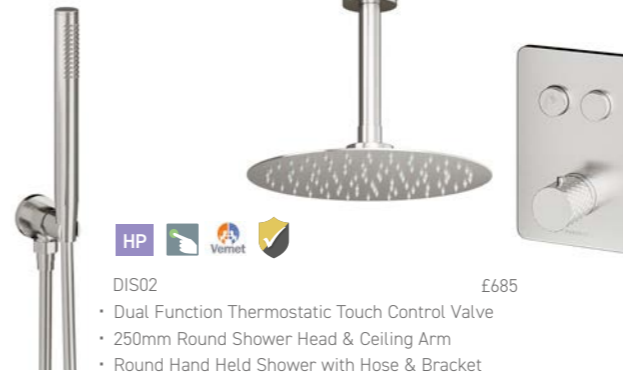

DIAMOND Brushed Nickel