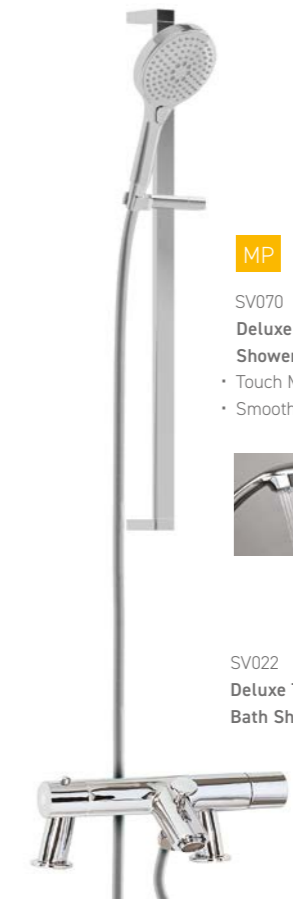

Max 1280mm
Adjustable Height Position
Min 800mm

Touch Multi-Function Handset

COLDTOUCH MP Vernet
DOC90 £319
Round Exposed Thermostatic Valve
• Round Rigid Riser
• Round Multi Function Handset
• 250mm Slimline Shower Head

HP Vernet
HFVP001 £712
Exposed Thermostatic Valve
• Round Rigid Riser
• 200mm Traditional Shower Head
• White Handset

Exposed Thermostatic Valves & Bath Shower Mixer

MP Vernet COLDTOUCH
SV070 £239
Deluxe Thermostatic Wall Mounted Bath Shower Mixer & Round Slide Rail
• Touch Multi Function Handset
• Smooth Flex Hose

SV022 £199
Deluxe Thermostatic Wall Mounted Bath Shower Mixer

MP Vernet COLDTOUCH
SV070 £239
Deluxe Thermostatic Bath Shower Mixer & Round Slide Rail
• Touch Multi Function Handset
• Smooth Flex Hose

SV022 £199
Deluxe Thermostatic Bath Shower Mixer

MP Vernet
SV071 £169
Square Exposed Thermostatic Shower Valve & Square Slide Rail
• Touch Multi Function Handset
• Smooth Flex Hose

SV020 £129
Square Exposed Thermostatic Wall Mounted Shower Valve

MP Vernet