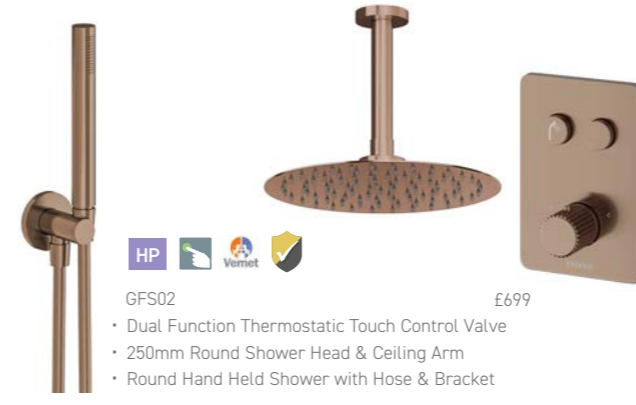

GF060 £799
Brushed Bronze Freestanding
Bath Shower Mixer

GFS01 £745
Dual Function Thermostatic Touch Control Valve
250mm Round Shower Head & Wall Arm
Round Hand Held Shower with Hose & Bracket

GFS03 £735
• Dual Function Thermostatic Touch Control Valve
• 250mm Round Shower Head & Wall Arm
• Round Overflow Filler

GFS05 £745
• Dual Function Thermostatic Touch Control Valve
• Round Overflow Filler
• Round Outlet Elbow with Bracket
• Handset with Smooth Flex Hose

GFS02 £699
• Dual Function Thermostatic Touch Control Valve
• 250mm Round Shower Head & Ceiling Arm
• Round Hand Held Shower with Hose & Bracket