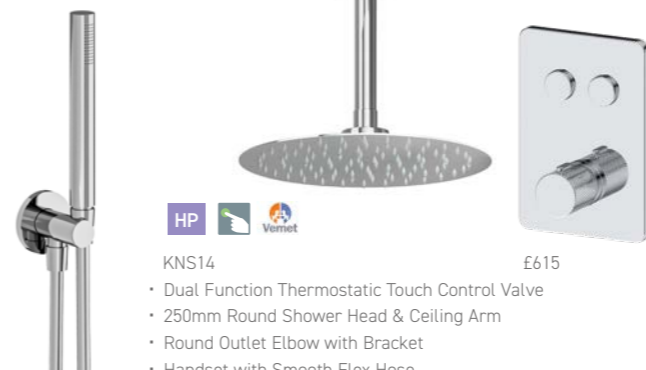

HP
KNS14 £615
• Dual Function Thermostatic Touch Control Valve
• 250mm Round Shower Head & Ceiling Arm
• Round Outlet Elbow with Bracket
• Handset with Smooth Flex Hose