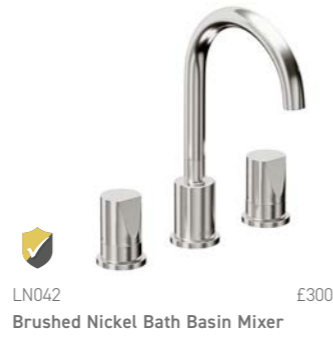

LIVELLO Brushed Nickel