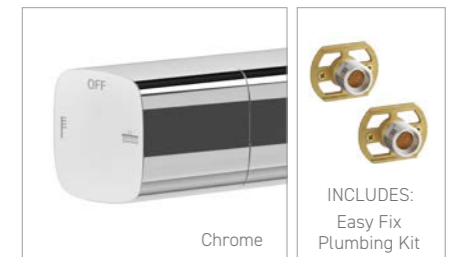

SMOOTH

MP **Vernet**
Smooth Exposed Thermostatic Valve
• Soft Square Rigid Riser Rail
• 250mm Shower Head
• Handset with Smooth Flex Hose

	Chrome	SMS14	£709
	Brushed Bronze	SMS04	£899