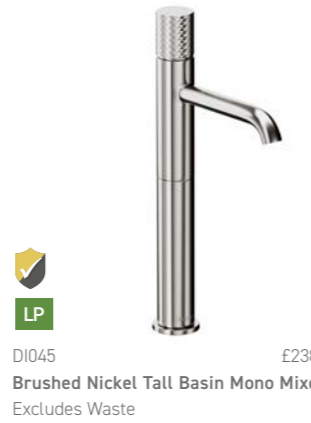

DIAMOND Brushed Nickel