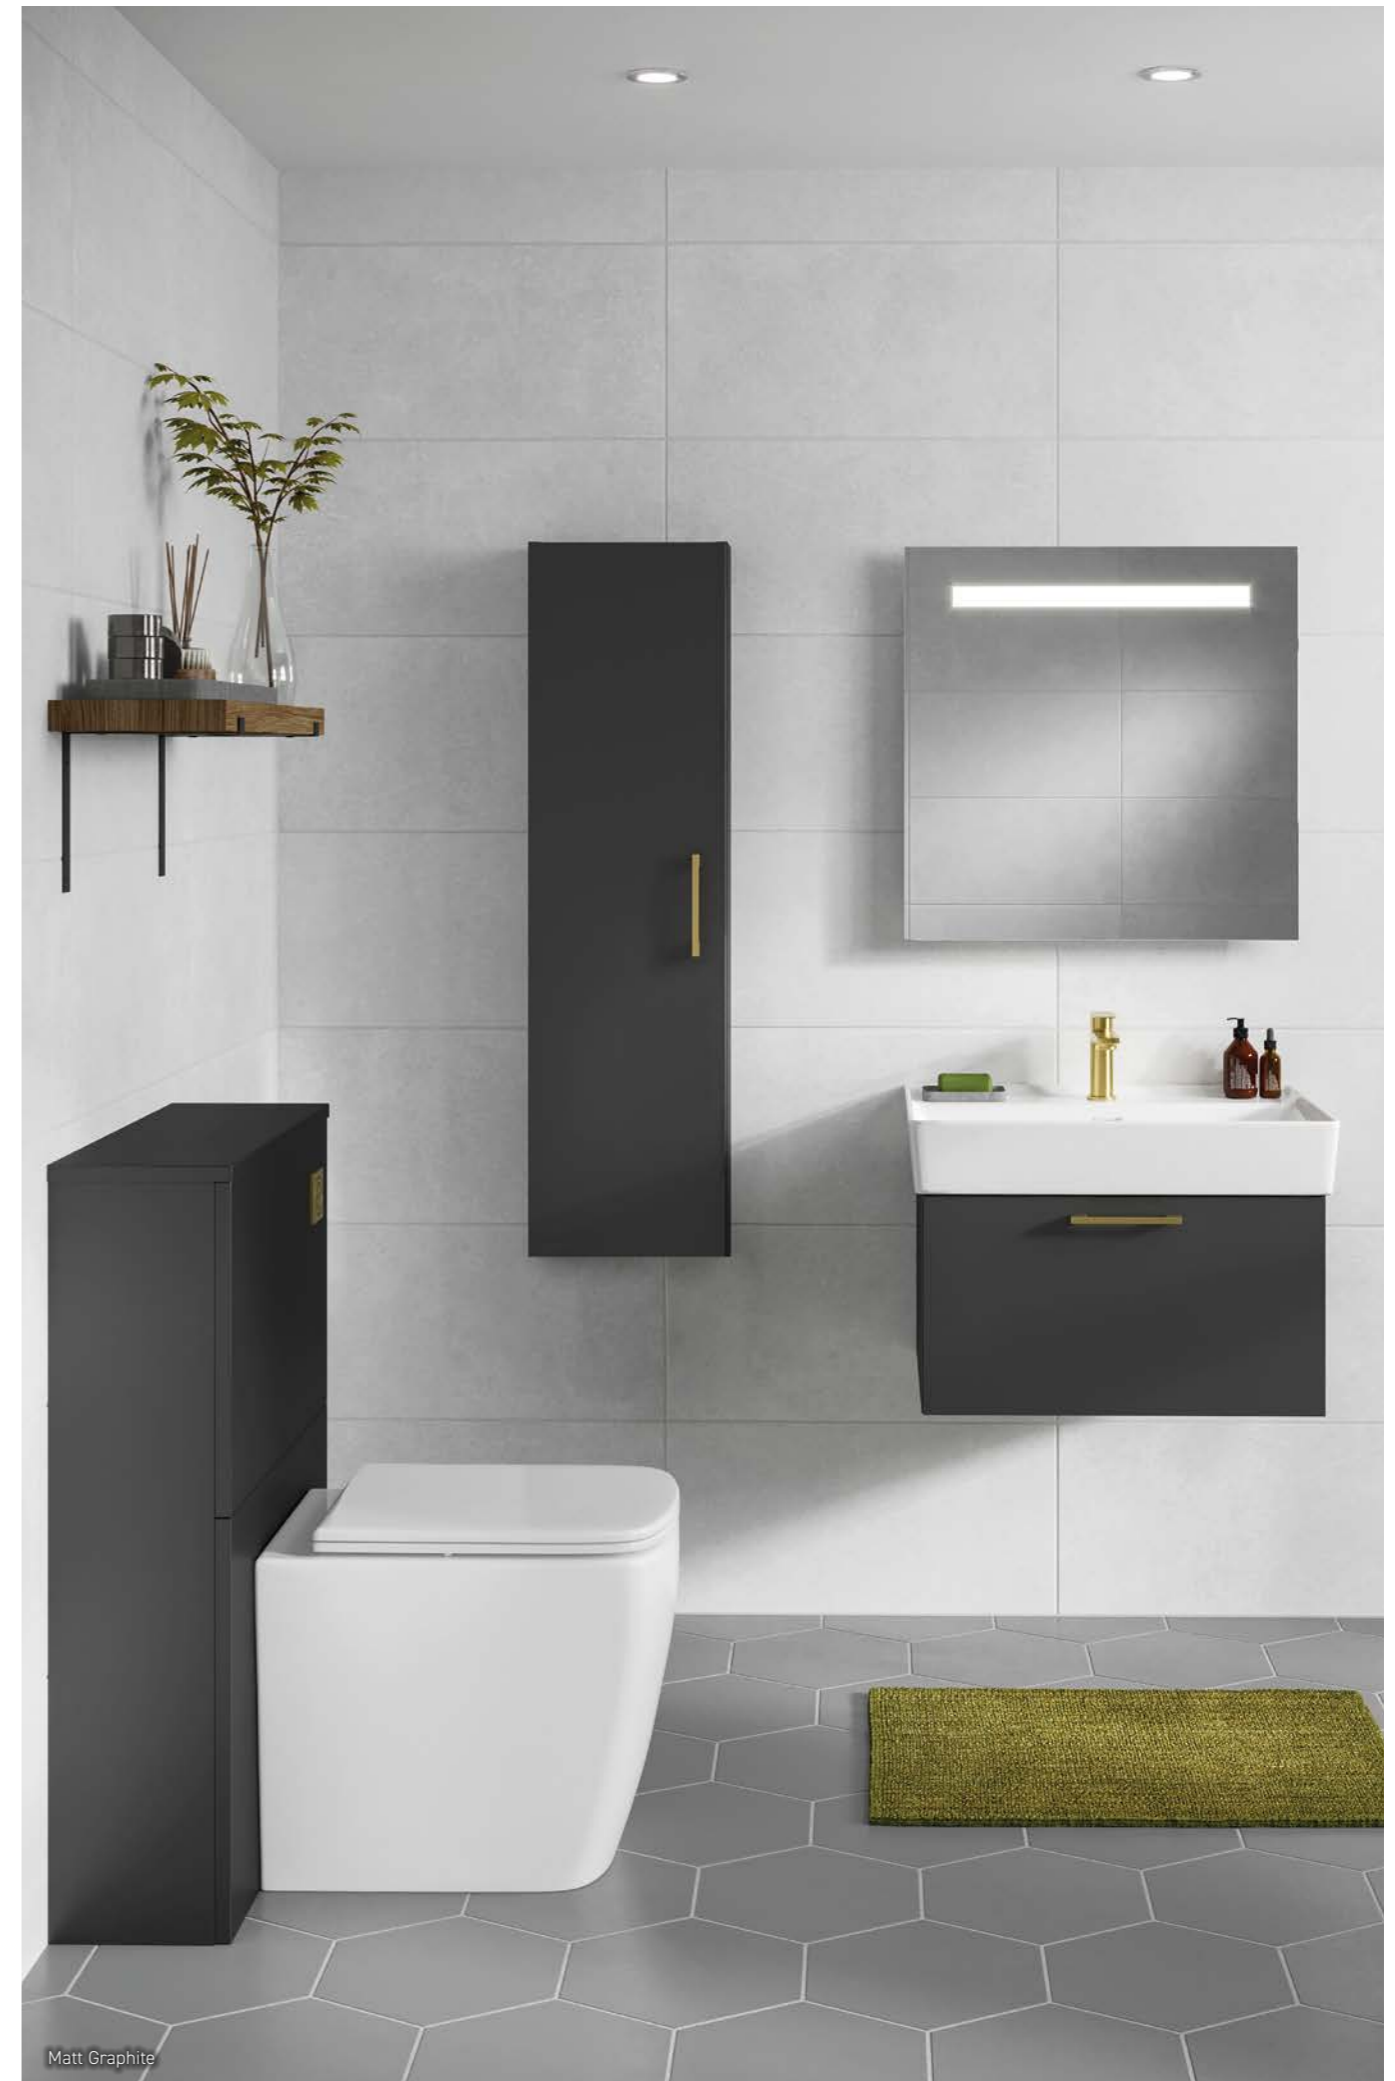

Back to Wall Unit, Cistern & I-Zone Rimless WC
W50 x H87 x D70

- 3/6L Flush Insulated Cistern
- Colour Co-ordinated Worktop
- Push Button - Chrome

NEW

Slim Sandwich Seat **Slim Wrapover Seat**

CWC50Z	WWC50Z	£757
--------	--------	------

Back to Wall Unit & Cistern
W50 x H87 x D21

- 3/6L Flush Insulated Cistern
- Colour Co-ordinated Worktop
- Push Button - Chrome

CWC50	£399
-------	------

SHARP

The crisp clean line of the Sharp furniture series is perfectly finished with the modern thin edge ceramic basin.

Available in 60 and 80cm widths, in both floor and wall mounted options, six unit colours and a range of handle options, you can create your perfect space.

SHARP

Size is never a problem

Available in 60 and 80cm widths, in both floor and wall mounted options and six unit colours, you can create your perfect space.