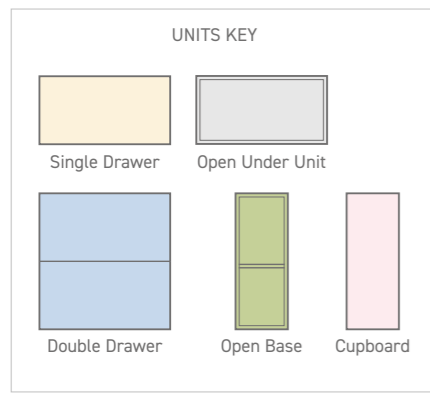

I-ZONE® Example Configurations

50CM OPTIONS   60CM OPTIONS   70CM OPTIONS   80CM OPTIONS   100CM OPTIONS

1 For use with handed Basin or Worktop

2 Not suitable for 100 Basin

I-ZONE® Example Configurations

120CM OPTIONS   160CM OPTIONS   180CM OPTIONS

3 Not suitable for 120 Basin