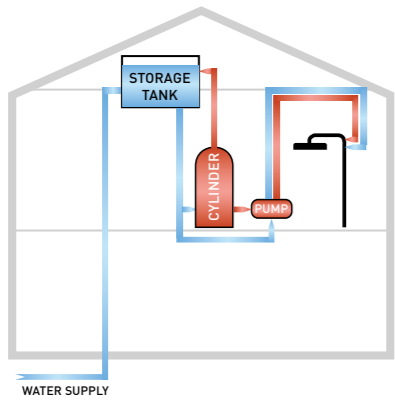

LP MP HP HP+

Boosted Gravity Fed (Low Pressure) System

- Cold water storage tank in the loft
- Hot water cylinder
- Booster pump