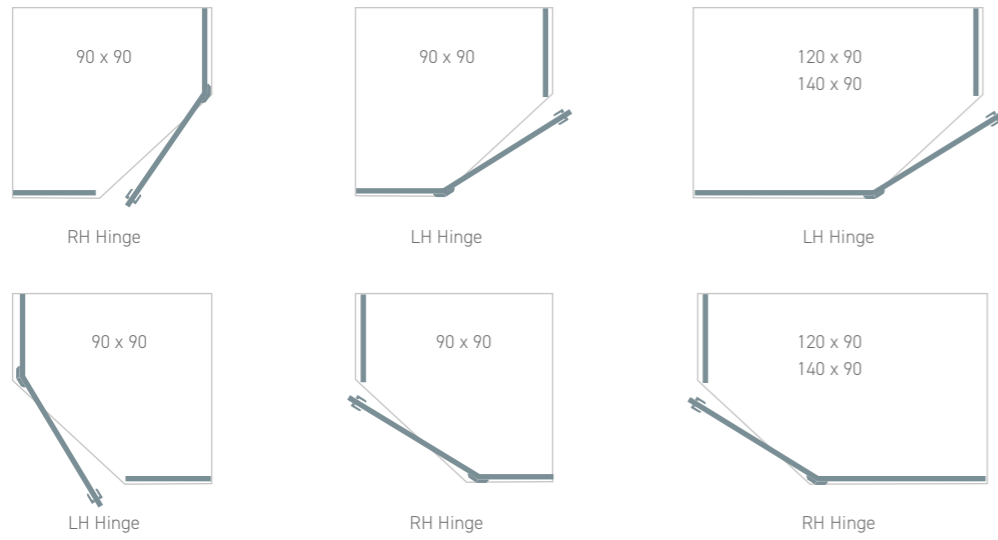

I-ZONE® Hinged Neo

8MM

- Rise/fall hinges
- Concealed fixings
- 20mm adjustment
- Magnetic door seal
- Tray or wetroom compatible
- Polished aluminium finish
- Polished chrome hardware
- Profile cover caps
- 8MM safety glass
- Easyclean protection
- Lifetime guarantee

Size	Adjustment	Door Opening	Height	Glass Thickness	Hinge Hand	Enclosure Only		Enclosure, Tray & Waste	
						Code	Price	Code	Price
90 x 90	86.5-88.5/	55	200	8mm	LH	EN009	£919	TE009	£1214
90 x 90	86.5-88.5		200	8mm	RH	EN010	£919	TE010	£1214
120 x 90	116.5-118.5/	55	200	8mm	LH	EN011	£999	TE011	£1524
120 x 90	86.5-88.5		200	8mm	RH	EN012	£999	TE012	£1524
140 x 90	136.5-138.5/	55	200	8mm	LH	EN013	£1079	TE013	£1616
140 x 90	86.5-88.5		200	8mm	RH	EN014	£1079	TE014	£1616