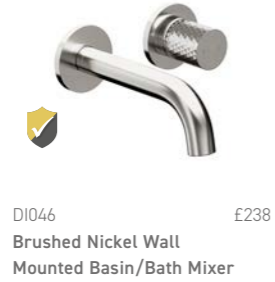

DIAMOND Brushed Nickel