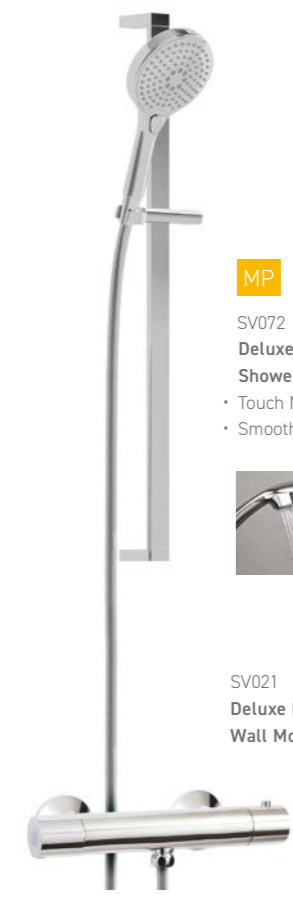

MP Vernet
SV071 £169
Square Exposed Thermostatic Shower Valve & Square Slide Rail
• Touch Multi Function Handset
• Smooth Flex Hose

SV020 £129
Square Exposed Thermostatic Wall Mounted Shower Valve

MP Vernet

SV071 £169
Square Exposed Thermostatic Shower Valve & Square Slide Rail
• Touch Multi Function Handset
• Smooth Flex Hose

SV020 £129
Square Exposed Thermostatic Wall Mounted Shower Valve

MP Vernet COLDTOUCH
SV072 £169
Deluxe Round Exposed Thermostatic Shower Valve & Round Slide Rail
• Touch Multi Function Handset
• Smooth Flex Hose