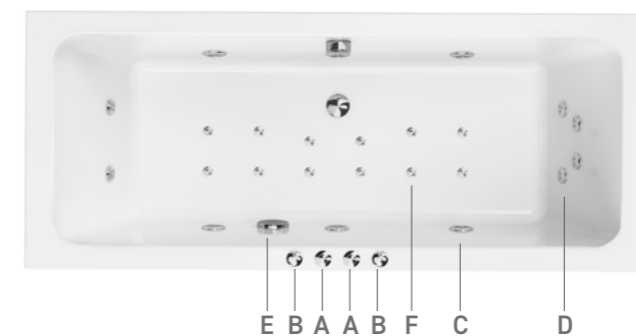

Optional Extras (Factory Fitted):

- I Inline Heater
- J Colour Kinetic Underwater Light
- K ELCB Protection

All system baths do not include brassware/tap/filler or waste.