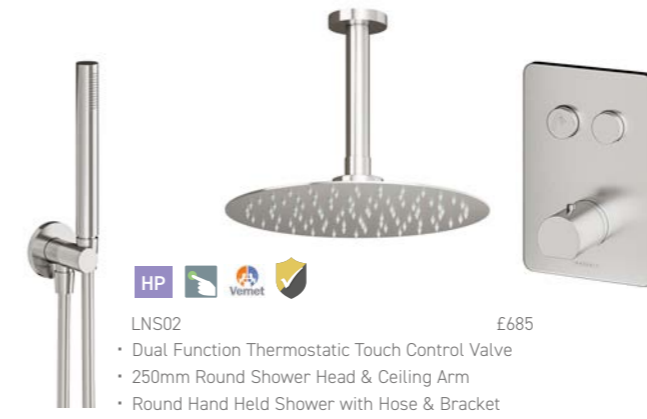

LIVELLO Brushed Nickel