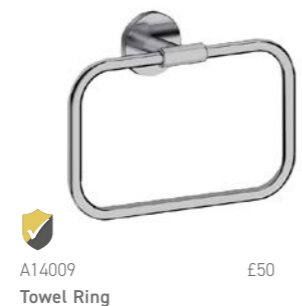

LIVELLO Brushed Nickel