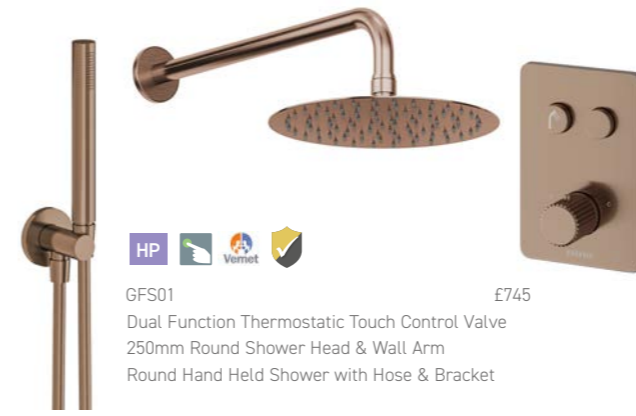

GF060 £799
Brushed Bronze Freestanding
Bath Shower Mixer

GFS01 £745
Dual Function Thermostatic Touch Control Valve
250mm Round Shower Head & Wall Arm
Round Hand Held Shower with Hose & Bracket

GFS03 £735
• Dual Function Thermostatic Touch Control Valve
• 250mm Round Shower Head & Wall Arm
• Round Overflow Filler