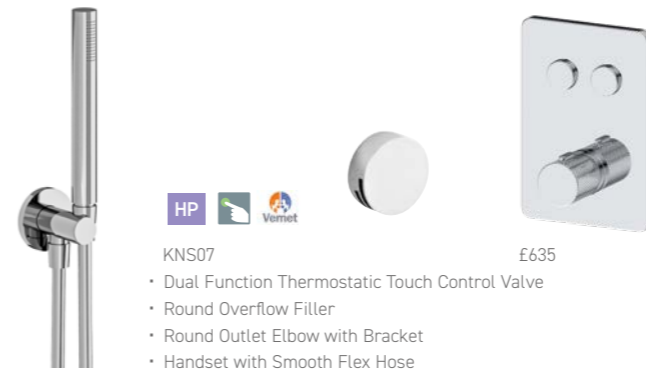

HP
KNS07 £635
• Dual Function Thermostatic Touch Control Valve
• Round Overflow Filler
• Round Outlet Elbow with Bracket
• Handset with Smooth Flex Hose