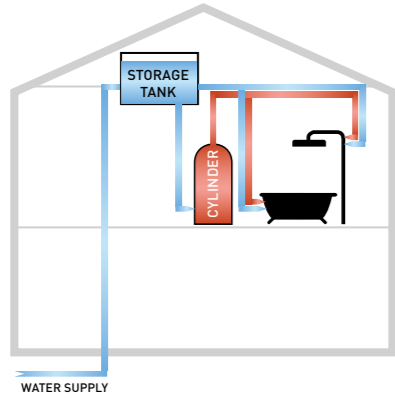

Home Pressure Diagrams

LP

Gravity Fed (Low Pressure) System

- Cold water storage tank in the loft
- Hot water cylinder