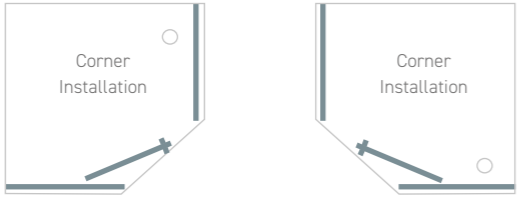

KONNEX Sliding Neo

8MM

- Quick, easy install
- 20mm adjustment
- Reversible design
  LH RH
- Smooth opening roller design
- Concealed fixings
- Magnetic door seal
- Quick release bottom roller
- Dedicated tray & waste
- Polished aluminium finish
- Polished chrome hardware
- Profile cover caps
- **8MM** safety glass
  EN12150
- Easyclean protection
- Lifetime guarantee

Includes dedicated Tray & Waste

Tray & Waste	Adjustment	Door Opening	Height	Glass Thickness	Enclosure, Dedicated Shower Tray & Waste Code	Price
92 x 92	87-89	50	200	8mm	EN085	£1017