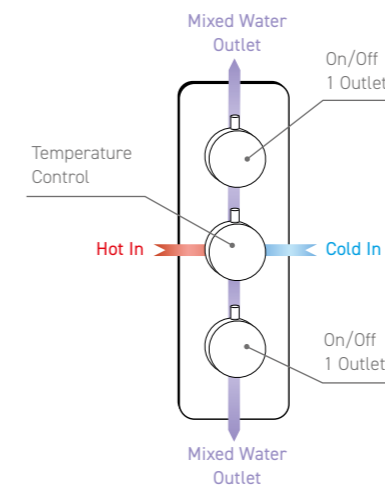

Dual Function

MP Vernet
SV003RO £354

MP Vernet
SV003SQ £354

Triple Function

* Cannot be used simultaneously

HP Vernet
SV004RO £364

HP Vernet
SV004SQ £364

SHOWER HEADS & HAND SHOWERS