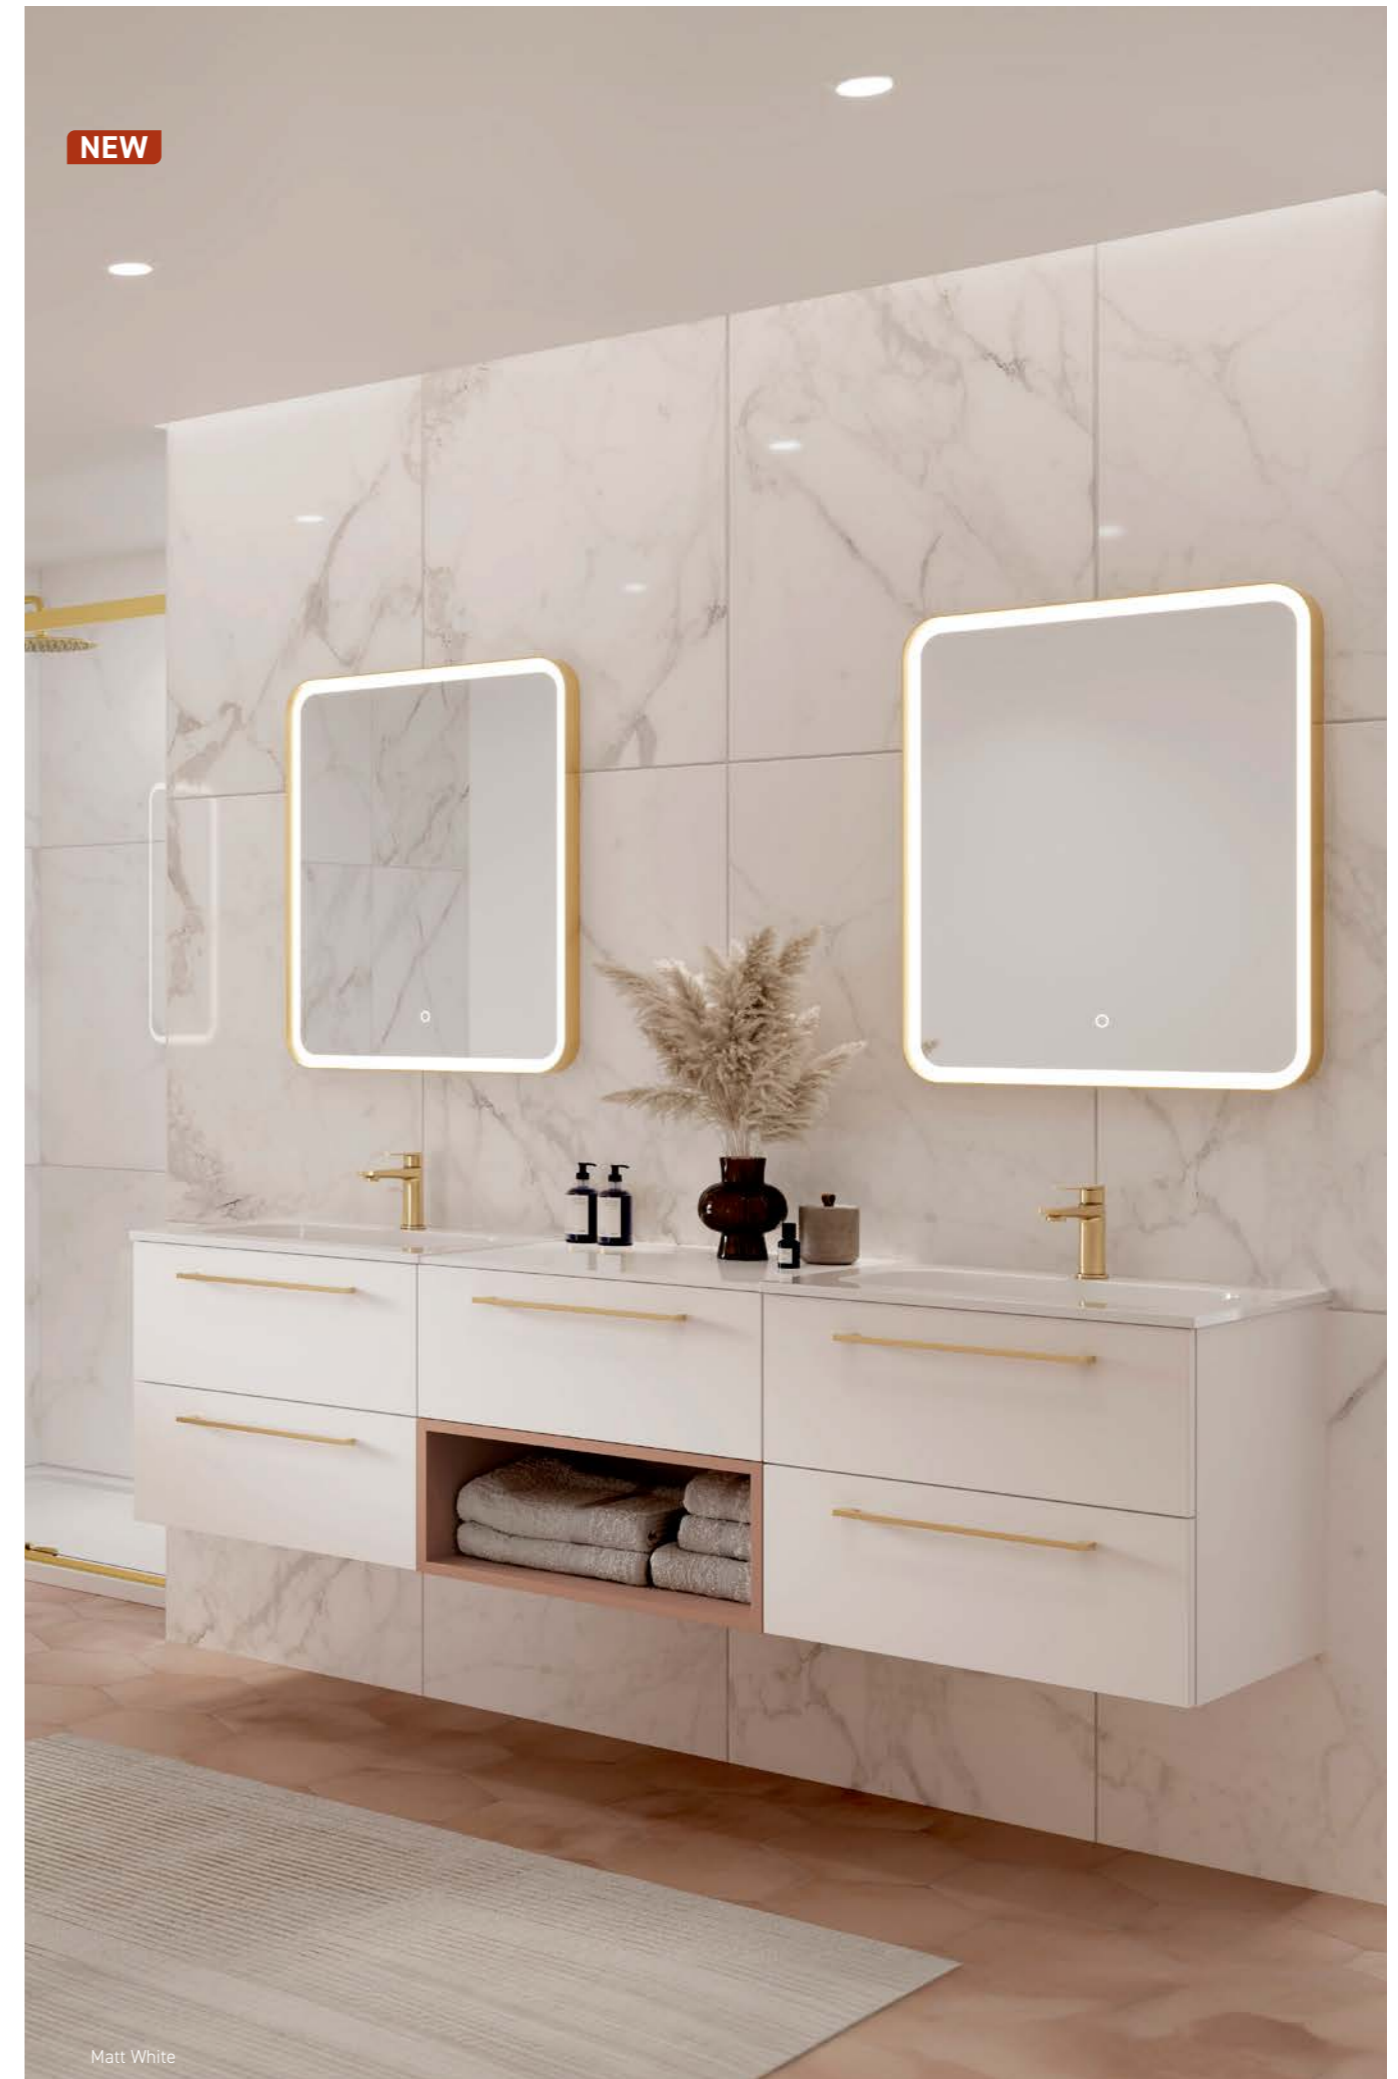

I-ZONE®

No two homes are precisely the same, which is why Phoenix have created the most versatile, multi-layer modular furniture collection available today.

Boasting fifteen stunning contemporary unit colours, ten worktop colours and multiple handle designs and colours, the Phoenix I-Zone® collection is truly unique.

True choice, true individuality, truly your I-Zone®.