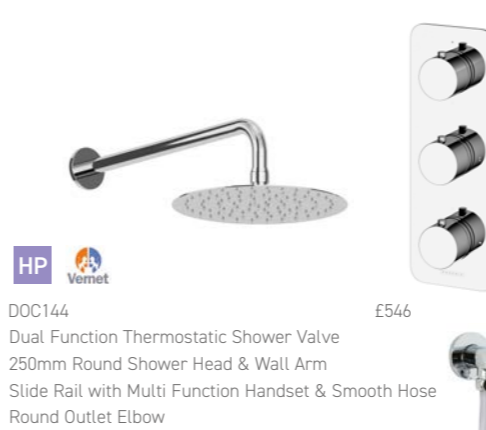

Exposed Thermostatic Valves & Bath Shower Mixer

LANCIO

DOC90 £319
Round Exposed Thermostatic Valve
• Round Rigid Riser
• Round Multi Function Handset
• 250mm Slimline Shower Head

SV070 £239
Deluxe Thermostatic Deck/Wall Mounted Bath Shower Mixer & Round Slide Rail
• Touch Multi Function Handset
• Smooth Flex Hose

SV022 £199
Deluxe Thermostatic Deck/Wall Mounted Bath Shower Mixer

SV072 £169
Deluxe Round Exposed Thermostatic Shower Valve & Round Slide Rail
• Touch Multi Function Handset
• Smooth Flex Hose

SV021 £129
Deluxe Round Exposed Thermostatic Wall Mounted Shower Valve