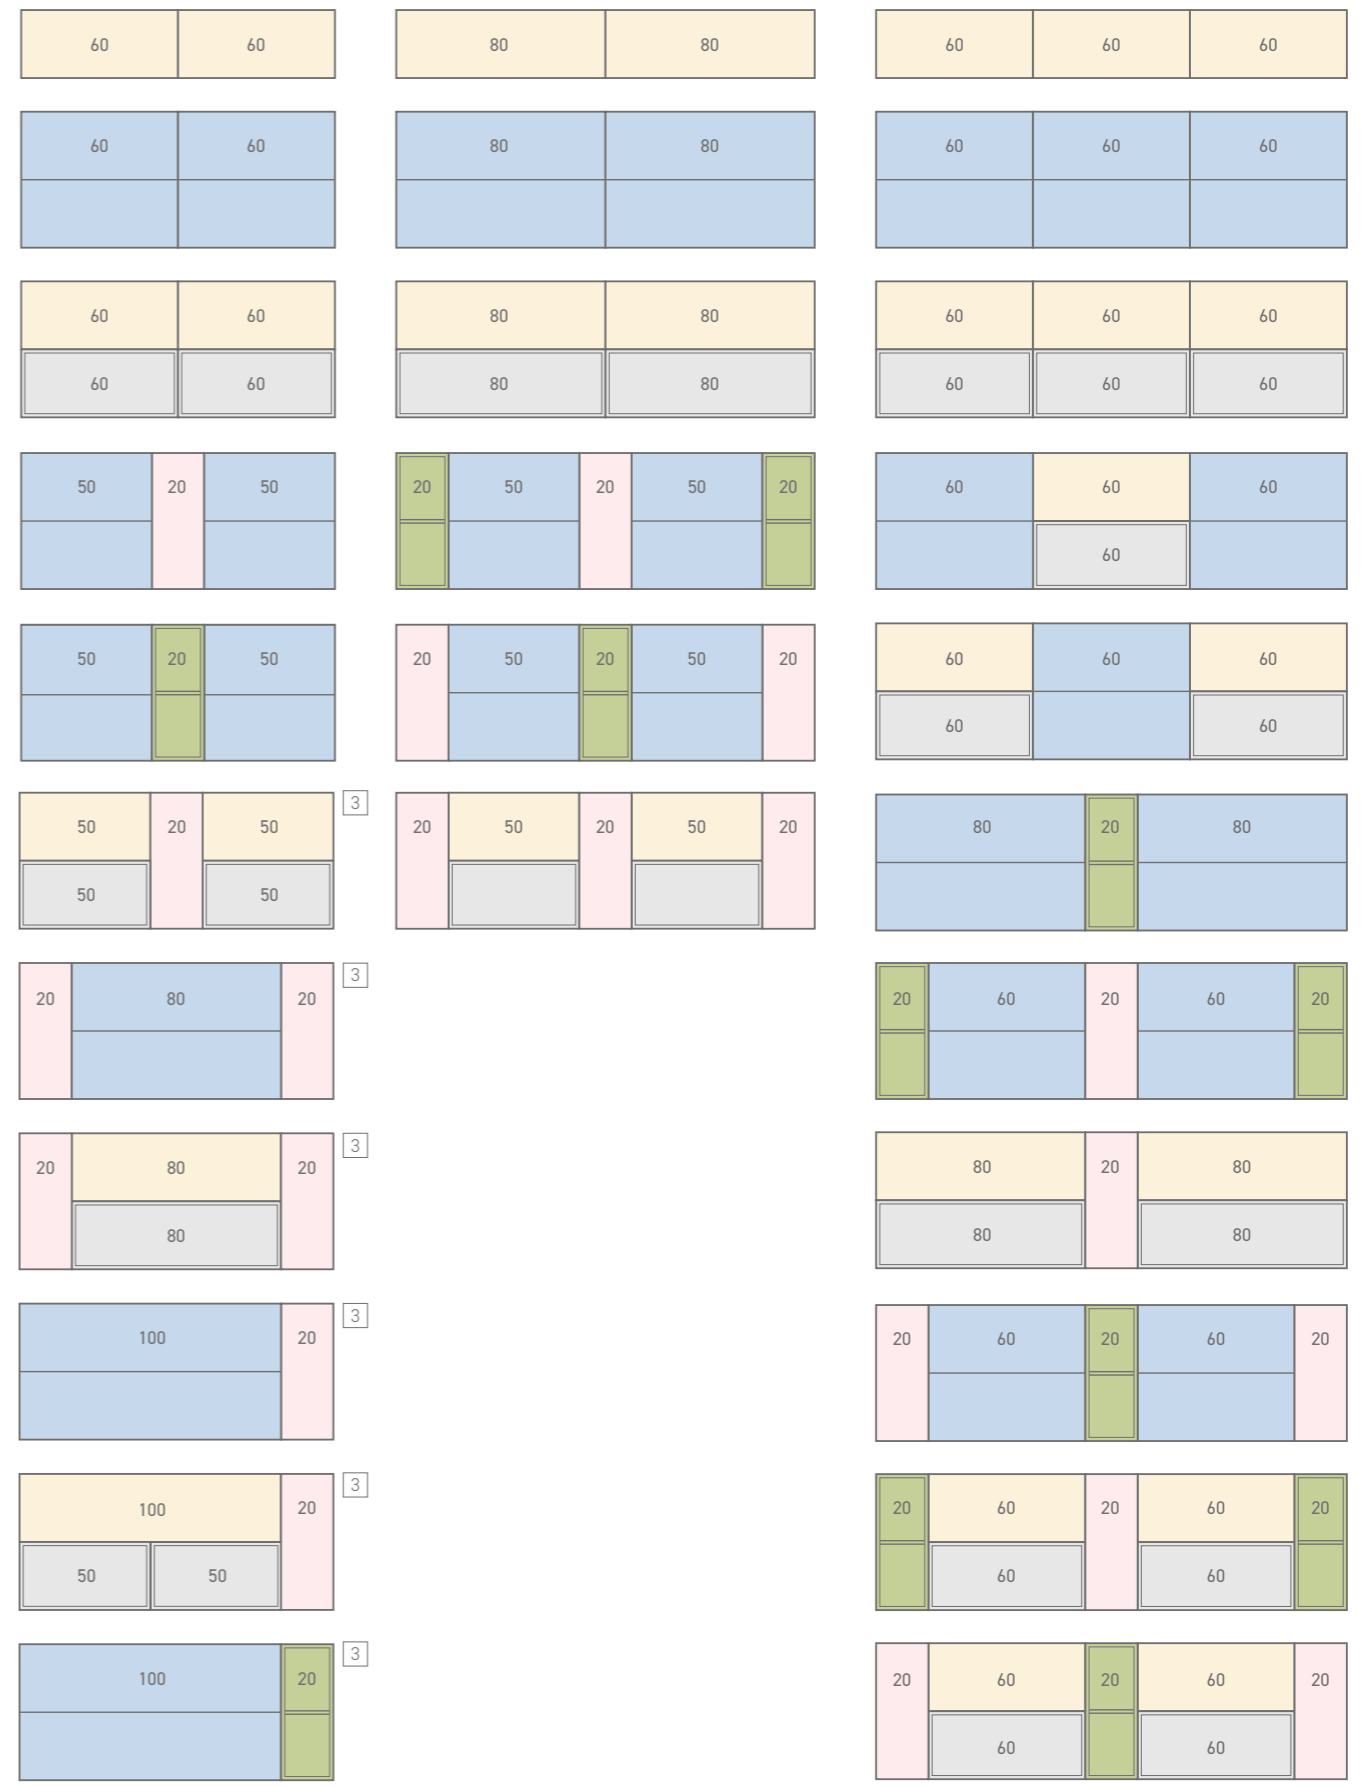

I-ZONE® Example Configurations

120CM OPTIONS   160CM OPTIONS   180CM OPTIONS

3 Not suitable for 120 Basin