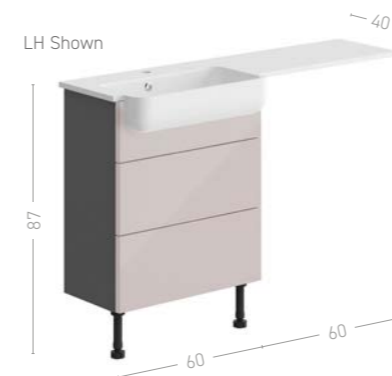

LIVELLO Winged Basin & Twin Drawer Base Unit

Width	Unit Depth	LH Code	RH Code	Level	Tewkesbury	Metropol
125	31	F043	F044	£1022	£1073	£1073