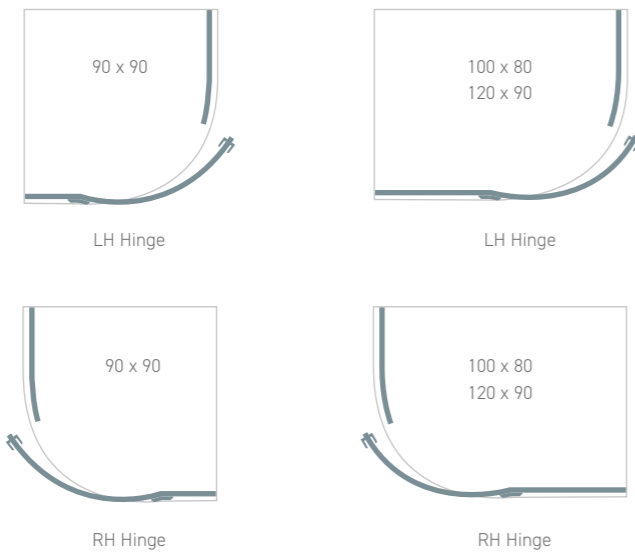

I-ZONE® Hinged Quadrant

8MM

Size	Adjustment	Door Opening	Height	Glass Thickness	Hinge Hand	Enclosure Only		Enclosure, Tray & Waste	
						Code	Price	Code	Price
90 x 90	86.5-88.5/ 86.5-88.5	60	200	8mm	LH	EN015	£989	TE015	£1214
90 x 90	86.5-88.5/ 86.5-88.5	60	200	8mm	RH	EN016	£989	TE016	£1214
100 x 80	96.5-98.5/ 86.5-88.5/	60	200	8mm	LH	EN017	£1049	TE017	£1327
100 x 80	96.5-98.5/ 86.5-88.5/	60	200	8mm	RH	EN018	£1049	TE018	£1327
120 x 90	116.5-118.5/ 86.5-88.5/	60	200	8mm	LH	EN019	£1149	TE019	£1477
120 x 90	116.5-118.5/ 86.5-88.5/	60	200	8mm	RH	EN020	£1149	TE020	£1477