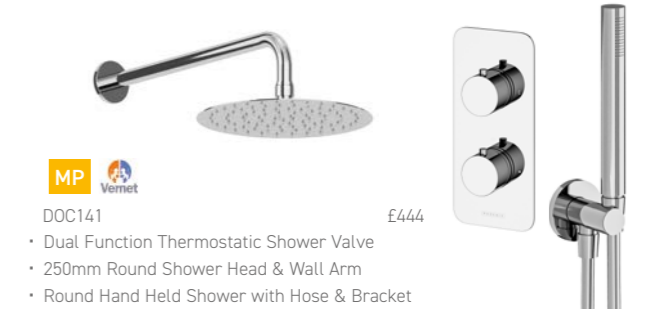

Exposed Thermostatic Valves & Bath Shower Mixer

LANCIO

DOC90 £319
Round Exposed Thermostatic Valve
• Round Rigid Riser
• Round Multi Function Handset
• 250mm Slimline Shower Head

SV070 £239
Deluxe Thermostatic Deck/Wall Mounted Bath Shower Mixer & Round Slide Rail
• Touch Multi Function Handset
• Smooth Flex Hose

SV022 £199
Deluxe Thermostatic Deck/Wall Mounted Bath Shower Mixer

SV072 £169
Deluxe Round Exposed Thermostatic Shower Valve & Round Slide Rail
• Touch Multi Function Handset
• Smooth Flex Hose

SV021 £129
Deluxe Round Exposed Thermostatic Wall Mounted Shower Valve