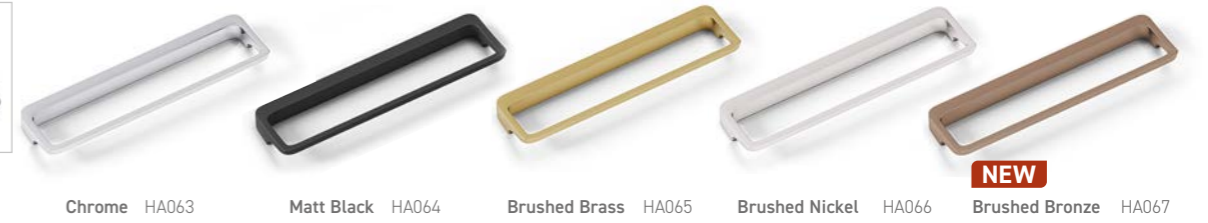

STEP 3 - Choose Your Handle

Handles

Slimline Bar 152mm
Included in unit price

Slimline Bar 190mm
Not included in unit price

Slimline Bar 355mm
Not included in unit price

Knurled 183mm
Included in unit price

Groove Knob 35mm
Included in unit price

Livello 128mm
Included in unit price

Laura 130mm (Metropol design only)
Included in unit price

Knob 30mm
Included in unit price

Traditional Cup 105mm
Included in unit price