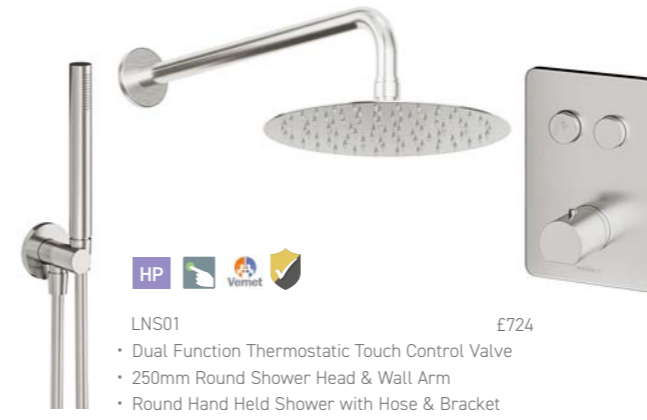

LIVELLO Brushed Nickel