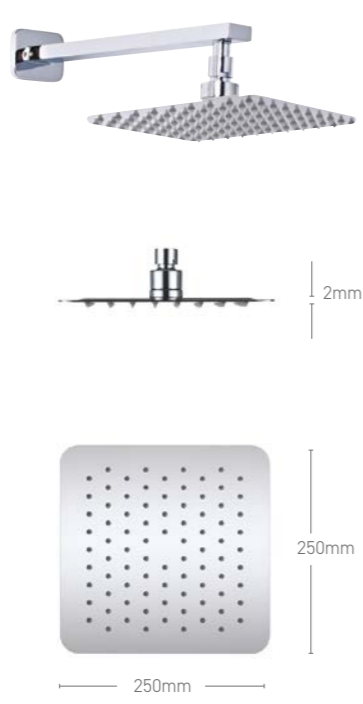

250mm Square