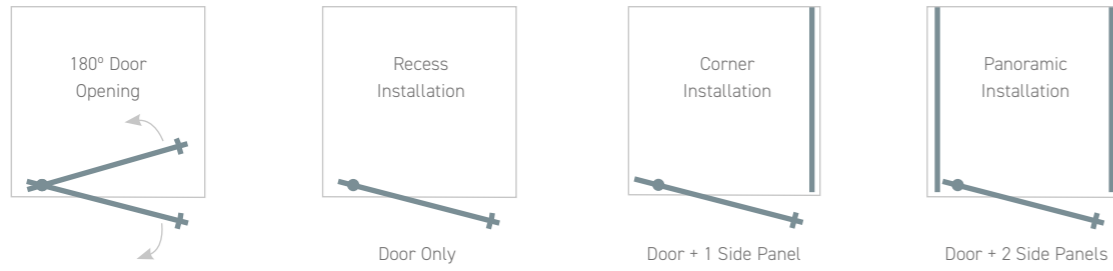

KONNEX Pivot & Side Panel

8MM

- Quick, easy install
- 20mm adjustment
- Reversible design
  LH RH
- Concealed fixings
- Magnetic door seal
- Easyclean protection
- Tray or wetroom compatible
- Polished aluminium finish
- Polished chrome hardware
- Profile cover caps
- 8MM safety glass
  EN12158
- Lifetime guarantee

Door Size	Adjustment	Door Opening	Height	Glass Thickness	Code	Price
76	72-76	54	200	8mm	EN072	£579
80	76-80	58	200	8mm	EN073	£599
90	86-90	68	200	8mm	EN074	£629
100	96-100	78	200	8mm	EN075	£669

Panel Size	Adjustment	Door Opening	Height	Glass Thickness	Code	Price
70	67-69	N/A	200	8mm	EN050	£351
76	73-75	N/A	200	8mm	EN051	£366
80	77-79	N/A	200	8mm	EN052	£377
90	87-89	N/A	200	8mm	EN053	£402
100	97-99	N/A	200	8mm	EN054	£427