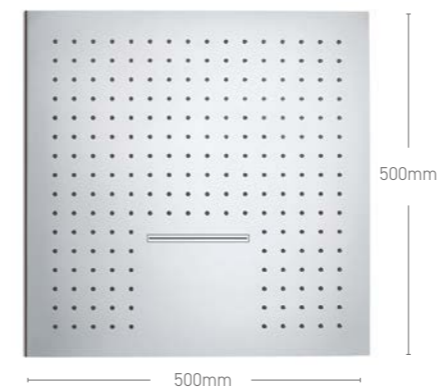

SH024 £777
Luxury Dual Function Ceiling Mounted Shower Head
Inc Hoses & Ceiling Mounts
500mm x 500mm