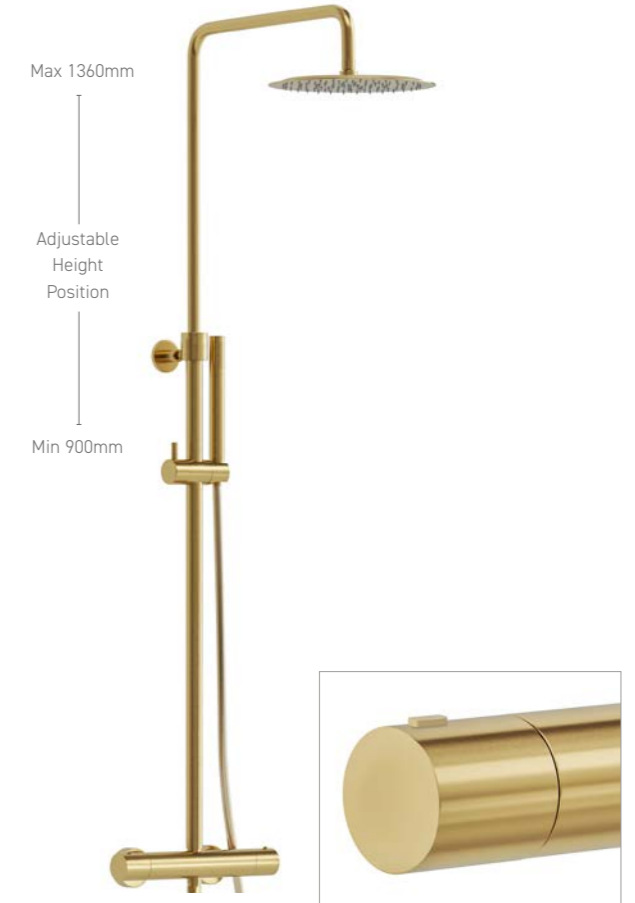

ET026 £227
Brushed Brass Basin Mono Mixer
 Including Klik Waste

ET027 £273
Brushed Brass Tall Basin Mono Mixer
 Excludes Waste

ET028 £751
Brushed Brass Freestanding Bath Shower Mixer

ETS03 £724
 • Dual Function Thermostatic Touch Control Valve
 • 250mm Round Shower Head & Wall Arm
 • Round Outlet Elbow with Bracket
 • Handset with Smooth Flex Hose

ETS04 £719
 • Dual Function Thermostatic Touch Control Valve
 • 250mm Round Shower Head & Wall Arm
 • Round Overflow Filler

ETS08 £732
 • Dual Function Thermostatic Touch Control Valve
 • Round Overflow Filler
 • Round Outlet Elbow with Bracket
 • Handset with Smooth Flex Hose

ETS10 £685
 • Dual Function Thermostatic Touch Control Valve
 • 250mm Round Shower Head & Ceiling Arm
 • Round Outlet Elbow with Bracket
 • Handset with Smooth Flex Hose

Max 1360mm
 Adjustable Height Position
 Min 900mm