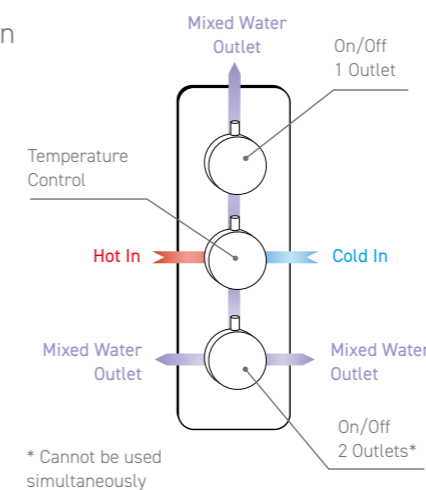

Dual Function

MP Vernet
SV003RO £354

MP Vernet
SV003SQ £354

Triple Function

* Cannot be used simultaneously

HP Vernet
SV004RO £364

HP Vernet
SV004SQ £364

SHOWER HEADS & HAND SHOWERS