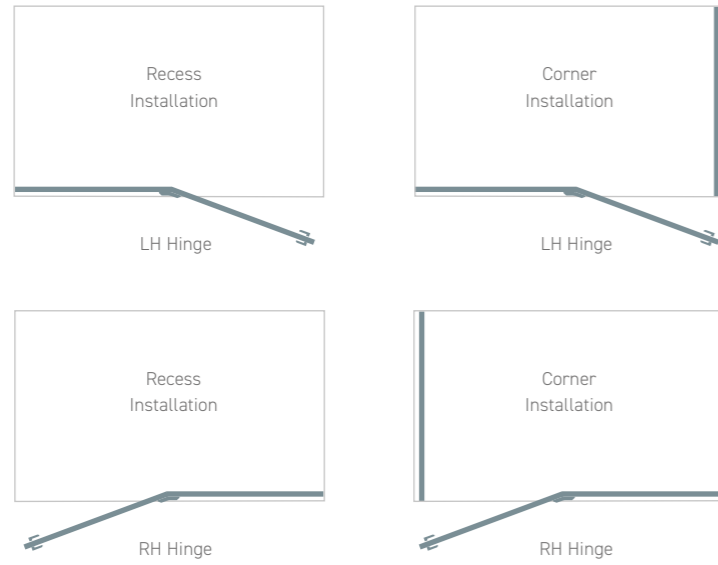

I-ZONE® Hinged Door & Side Panel

8MM

Door Size	Adjustment	Door Opening	Height	Glass Thickness	Hinge Hand	Code	Price
90	87-90	53	200	8mm	LH	EN021	£658
90	87-90	53	200	8mm	RH	EN022	£658
100	97-100	53	200	8mm	LH	EN023	£668
100	97-100	53	200	8mm	RH	EN024	£668
120	117-120	53	200	8mm	LH	EN025	£727
120	117-120	53	200	8mm	RH	EN026	£727

Panel Size	Adjustment	Door Opening	Height	Glass Thickness	Code	Price
80	77-79	N/A	200	8mm	EN027	£395
90	87-89	N/A	200	8mm	EN028	£424
100	97-99	N/A	200	8mm	EN029	£459