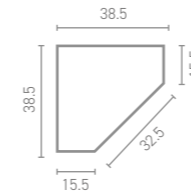

Gloss White
N090184TH £429