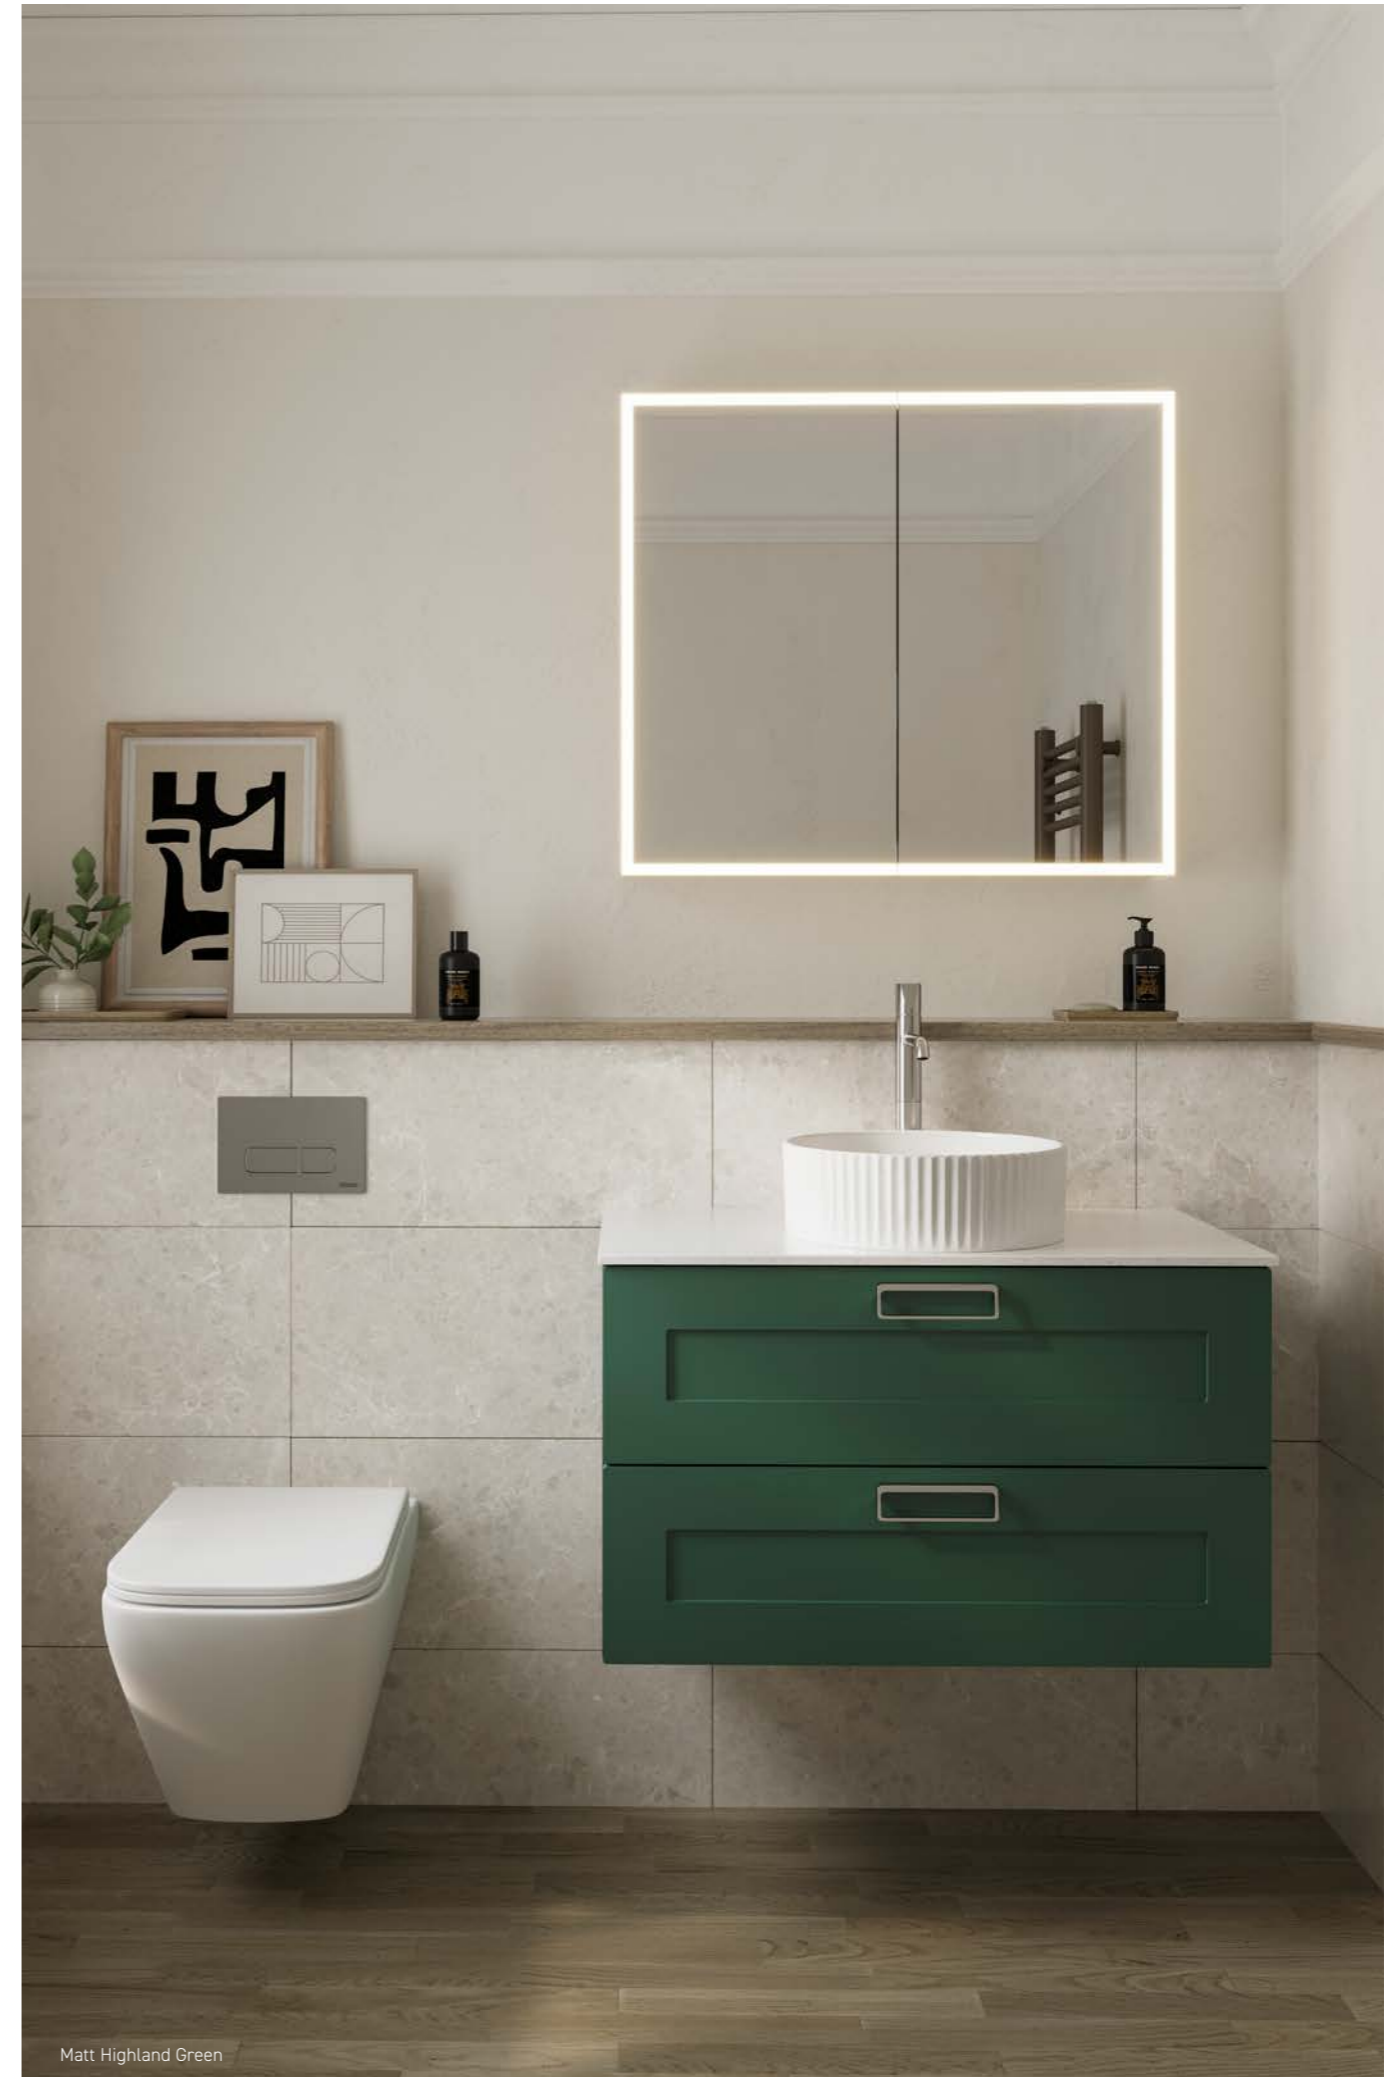

NEW

Slim Sandwich Seat Slim Wrapover Seat

CWC50L

WWC50L

£757

Back to Wall Unit & Cistern

W50 x H87 x D21

- 3/6L Flush Insulated Cistern
- Colour Co-ordinated Worktop
- Push Button - Chrome

CWC50 £399

Semi Column Universal Opening

W30 x H100 x D22

- 2 Shelves

SC30 £299

ELITE

The Phoenix Elite collection's Shaker styling is combined effortlessly with its modern functionality.

Topped with either a mineral cast basin, ceramic basin or solid surface worktop, it's available in 60, 80 and 120cm widths and five stunning matt colours bringing choice and true elegance to any bathroom design.

Groove Knob 35mm
Included in unit price

Sharp Handle 100mm
Included in unit price

Knurled Handle 183mm
Included in unit price

Slimline Bar Handle

Twin Drawer Wall Mounted Basin Unit
H48 x D46

Width	Code	
60	NE01	£499
80	NE02	£556
120	NE03	£998