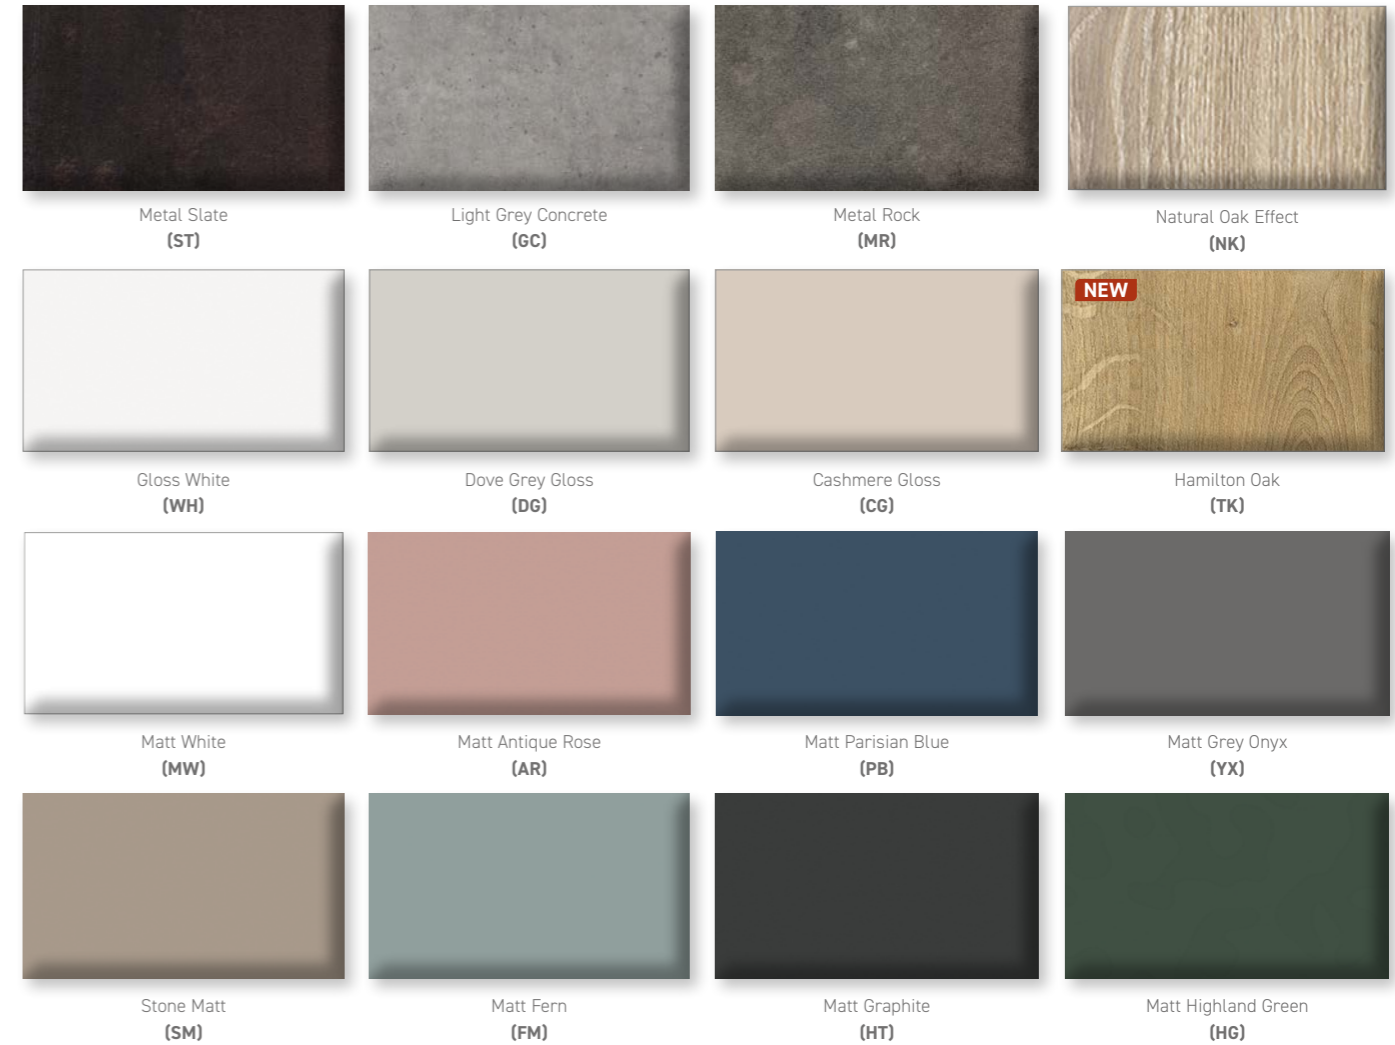

Capri inc Front Panel & Screen

Capacity 200 litres
L170 x W85 (W² 70) x H55 (Overall inc screen 205) x D40

	LH BH025	£699		RH BH024	£699
	LH BH025S1	£1198		RH BH024S1	£1198
	LH BH025S2	£1198		RH BH024S2	£1198
	LH BH025S3	£1697		RH BH024S3	£1697

Optional Extras

End Panel EPO024 £49

OPTIONAL EXTRAS (Factory Fitted)

WPC027
1.5Kw inline heater
For system 1 & 3 only

£129

WPC029
Colour kinetic underwater light
For system 1, 2 & 3

£179

WPC028
ELCB Protection
For system 1, 2 & 3

£36

Choose your panel size and add the colour code to the panel code
eg. **BP70 (LC)** = 70 Bath Panel in Light Stone Concrete

Bath Panels with Plinth
Height adjustment 400mm - 550mm

Qube L-Shaped Panels without Plinth
Height 500mm

Choose your panel size and add the colour code to the panel code
eg. **BP70 (WH)** = 70 Bath Panel in Gloss White

Bath Panels (Nominal Sizes)

Panel Size	Level/Metropol Code	Level/Metropol Price	Tewkesbury* Code	Tewkesbury* Price
70	BP70	£105	TP70	£110
75	BP75	£114	TP75	£120
80	BP80	£119	TP80	£125
90*	BP90	£120	TP90	£126
120*	BP120	£140	TP120	£147
140*	BP140	£149	TP140	£156
150*	BP150	£158	TP150	£166
160*	BP160	£167	TP160	£175
170	BP170	£197	TP170	£207
180	BP180	£212	TP180	£223
200*	BP200	£237	TP200	£249
Qube Front	QP170	£279	TQP170	£293
Qube End	QP70	£88	TQP70	£92

* Made to order