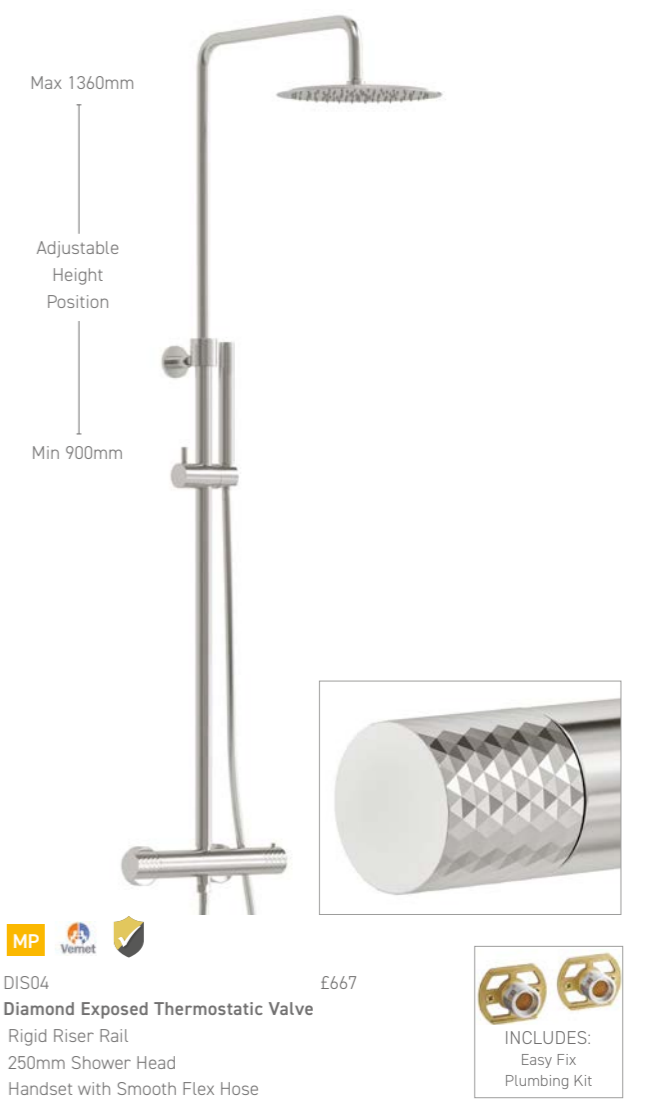

DIAMOND Brushed Nickel