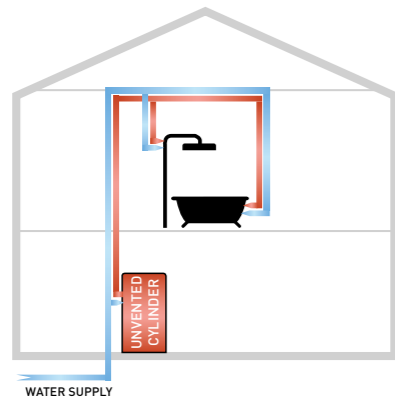

LP MP HP

Mains High Pressure System

- Unvented cylinder with expansion vessel