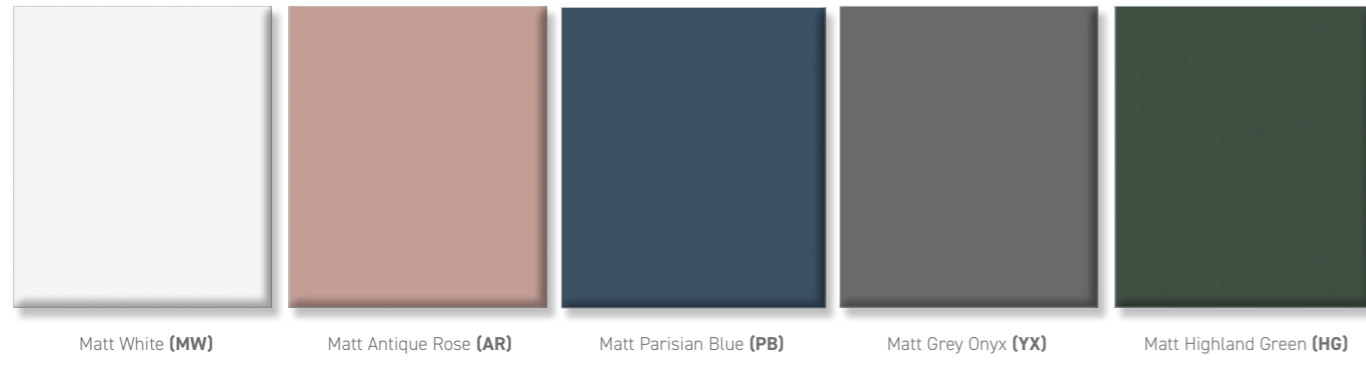

UNIT COLOUR

Add the **colour code** to the **unit code** eg. NT01 (MW) = 60 Wall Unit in Matt White

12MM WORKTOP/SPLASHBACK COLOURS

Add the **worktop colour code** to the **worktop code** eg. VB400 (SW) = 61 Worktop in Sparkling White